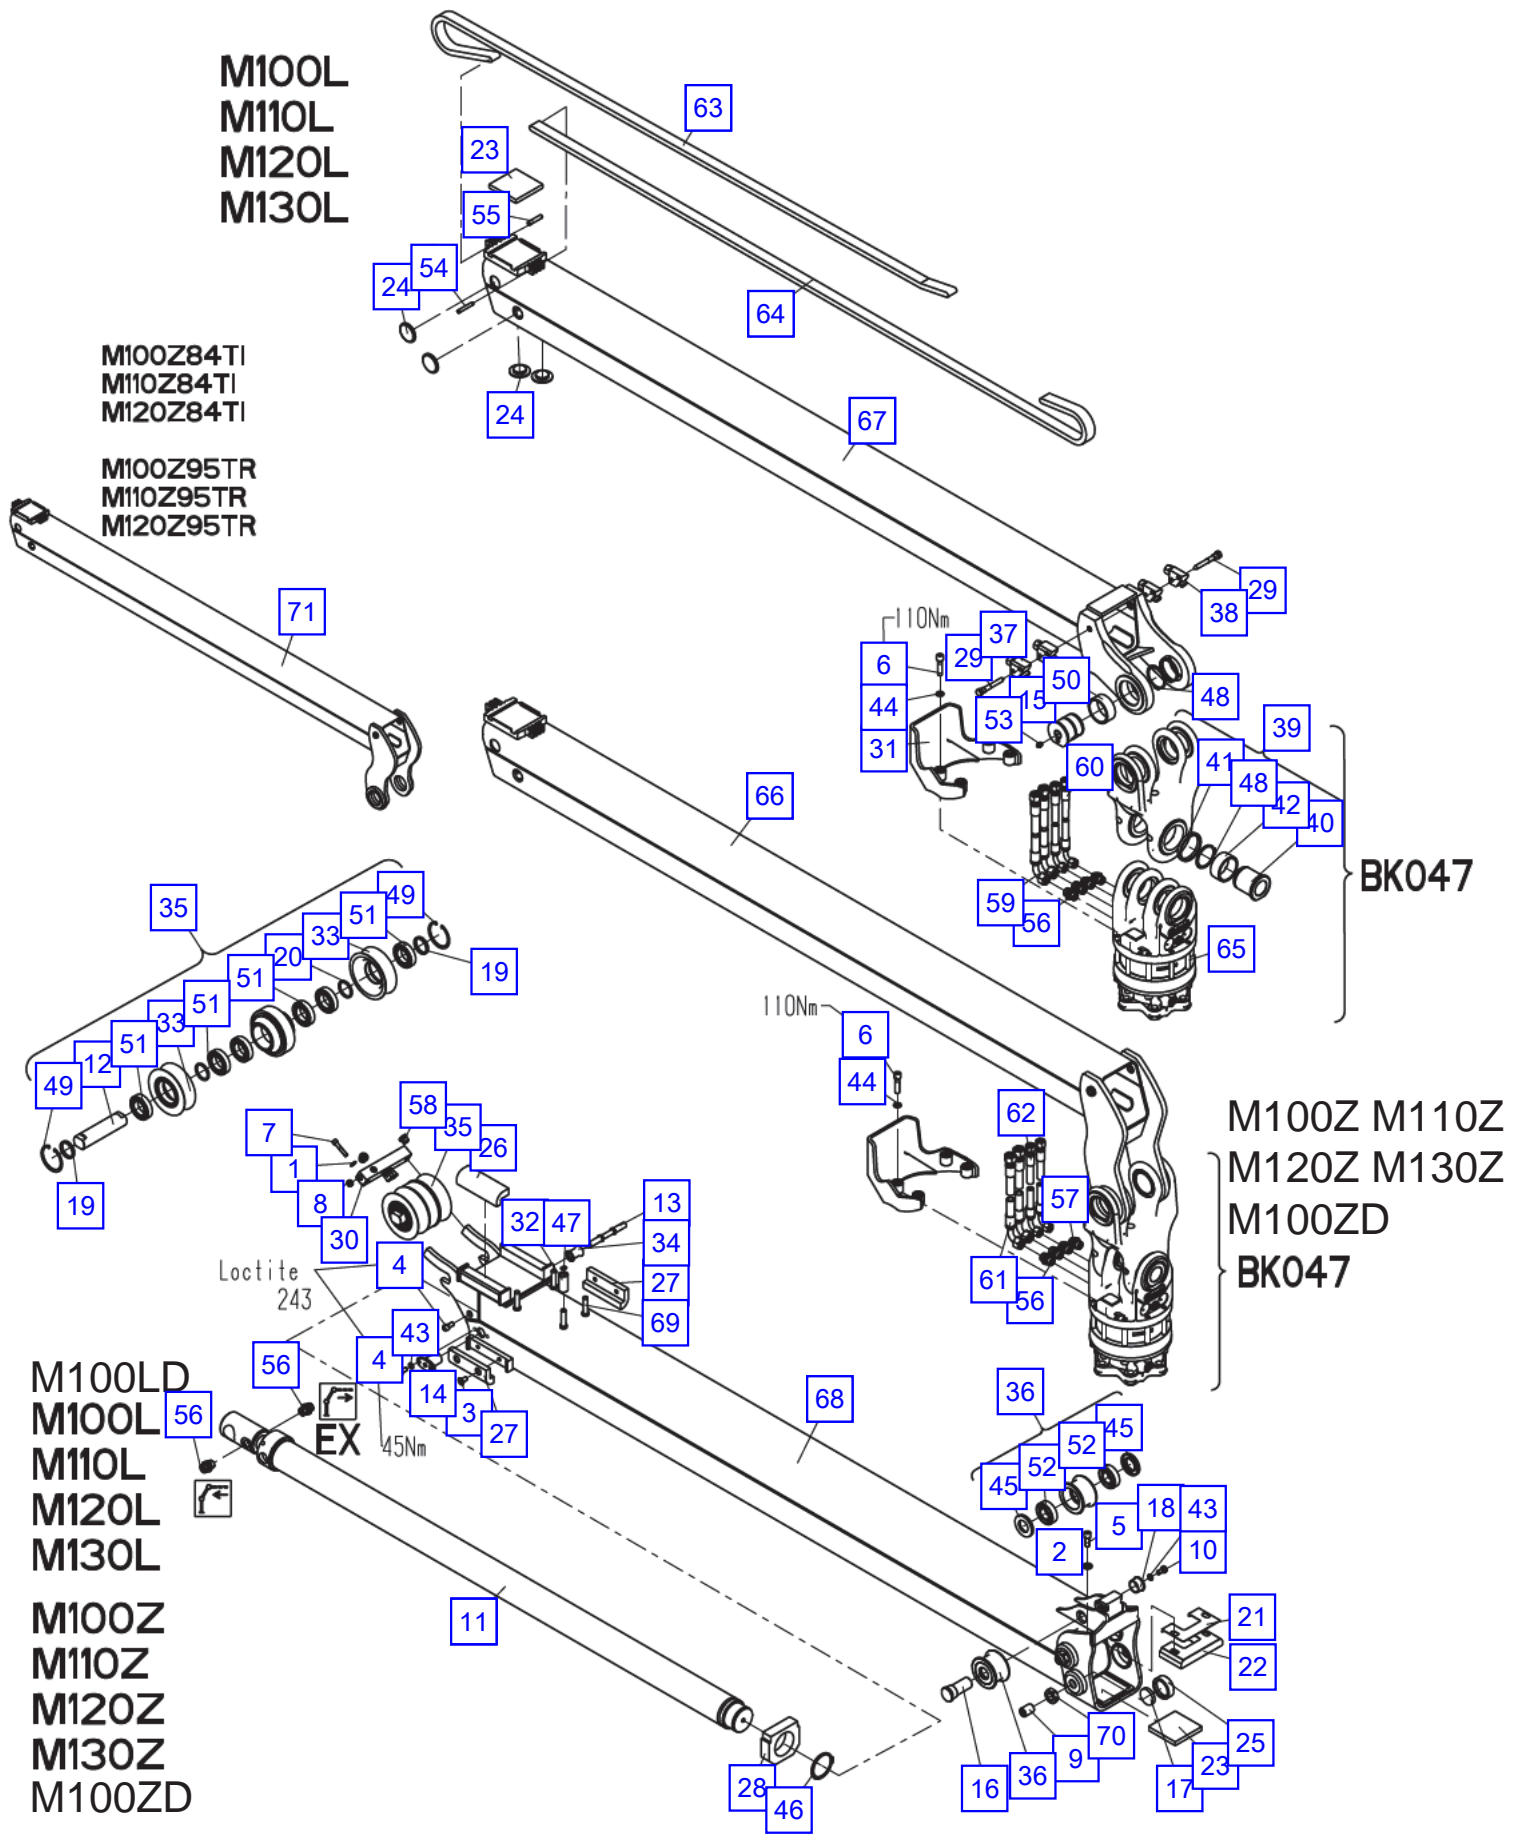

Telescopic boom

No.	Spare part	Qty.	Description	Dimension
1	YE53012	2	Washer	d=8,4 DIN125A
2	YE53009	2	Washer	d=13 DIN125A
3	YE51007	4	Screw	M10x20 DIN7991
4	YE50076	6	Cheese-head screw	M10x20 DIN912 8.8
5	YE50005	2	Cheese-head screw	M12x30 DIN912 8.8
6	YE50010	4	Cheese-head screw	M12x50 DIN912 10.9
7	YE50126	2	Cheese-head screw	M8x45 DIN912
8	YE51047	1	Set screw	M16x10 DIN913
9	YE51006A	4	Set screw	M24x35 DIN913
10	YE50012	1	Hexagon screw	M10x20 DIN933
11	YE01049A	1	Telescopic cylinder	min 1887
	YBD071A	1	Seal kit for M100L80V,M110L80V,M120L80V,M130L80V,M100L97 for M100LD97,M110L97,M120L97,M130L97,M100L95TR, for M110L95TR,M120L95TR,M100Z96,M110Z96,M120Z96 for M130Z96,M100Z84TI,M110Z84TI,M120Z84TI for M100Z95TR,M110Z95TR,M120Z95TR	
11	YBD071A	1	Seal kit	
11	YE01049B	1	Telescopic cylinder	min 1427
	YBD071A	1	Seal kit for M100L68,M110L68,M100L75,M110L75,M120L75,M130L75 for M100L83,M110L83,M120L83,M130L83, for M100L81TR,M110L81TR,M120L81TR for M120Z77,M130Z77,M100Z82,M110Z82,M120Z82,M130Z82 for M100Z87,M110Z87,M120Z87,M130Z87	
11	YBD071A	1	Seal kit	
12	YE10092	1	Pin	D=40 L=160
13	YE10093	1	Pin	D=14 L=131
14	YE10094	2	Pin	D=30 L=48.5
15	YE10095	2	Pin	D=62 L=66.5
16	YE10111	1	Pin	D=35 L=81
17	YE11007	4	Washer	D=47
18	YE11027	1	Pin locking	
19	YE13069	2	Spacer	d=42 D=48 B=6
20	YE13076	2	Spacer	d=41 D=48 B=3
21	YE13108	1	Spacer	
22	YE15052X	1	Guide block	
23	YE15053	2	Guide block	
24	YE15054	6	Guide block	
25	YE15055	4	Guide block	
26	YE15056A	2	Guide block	
27	YE15057	2	Guide block	
28	YE15062	1	Guide block	
29	YE17062	2	Pin	
30	YE17086X	1	Brush	
31	YE18041A	1	Protection	
32	YE20005	4	Hose roller	
33	YE20011	2	Hose roller	
34	YE20012A	2	Hose roller	
35	YE21013X	1	Chain roller	
			Position 19 are not included in the delivery.	
36	YE21014X	1	Chain roller	
37	YE22055	2	Fitting	
38	YE22056	2	Fitting	