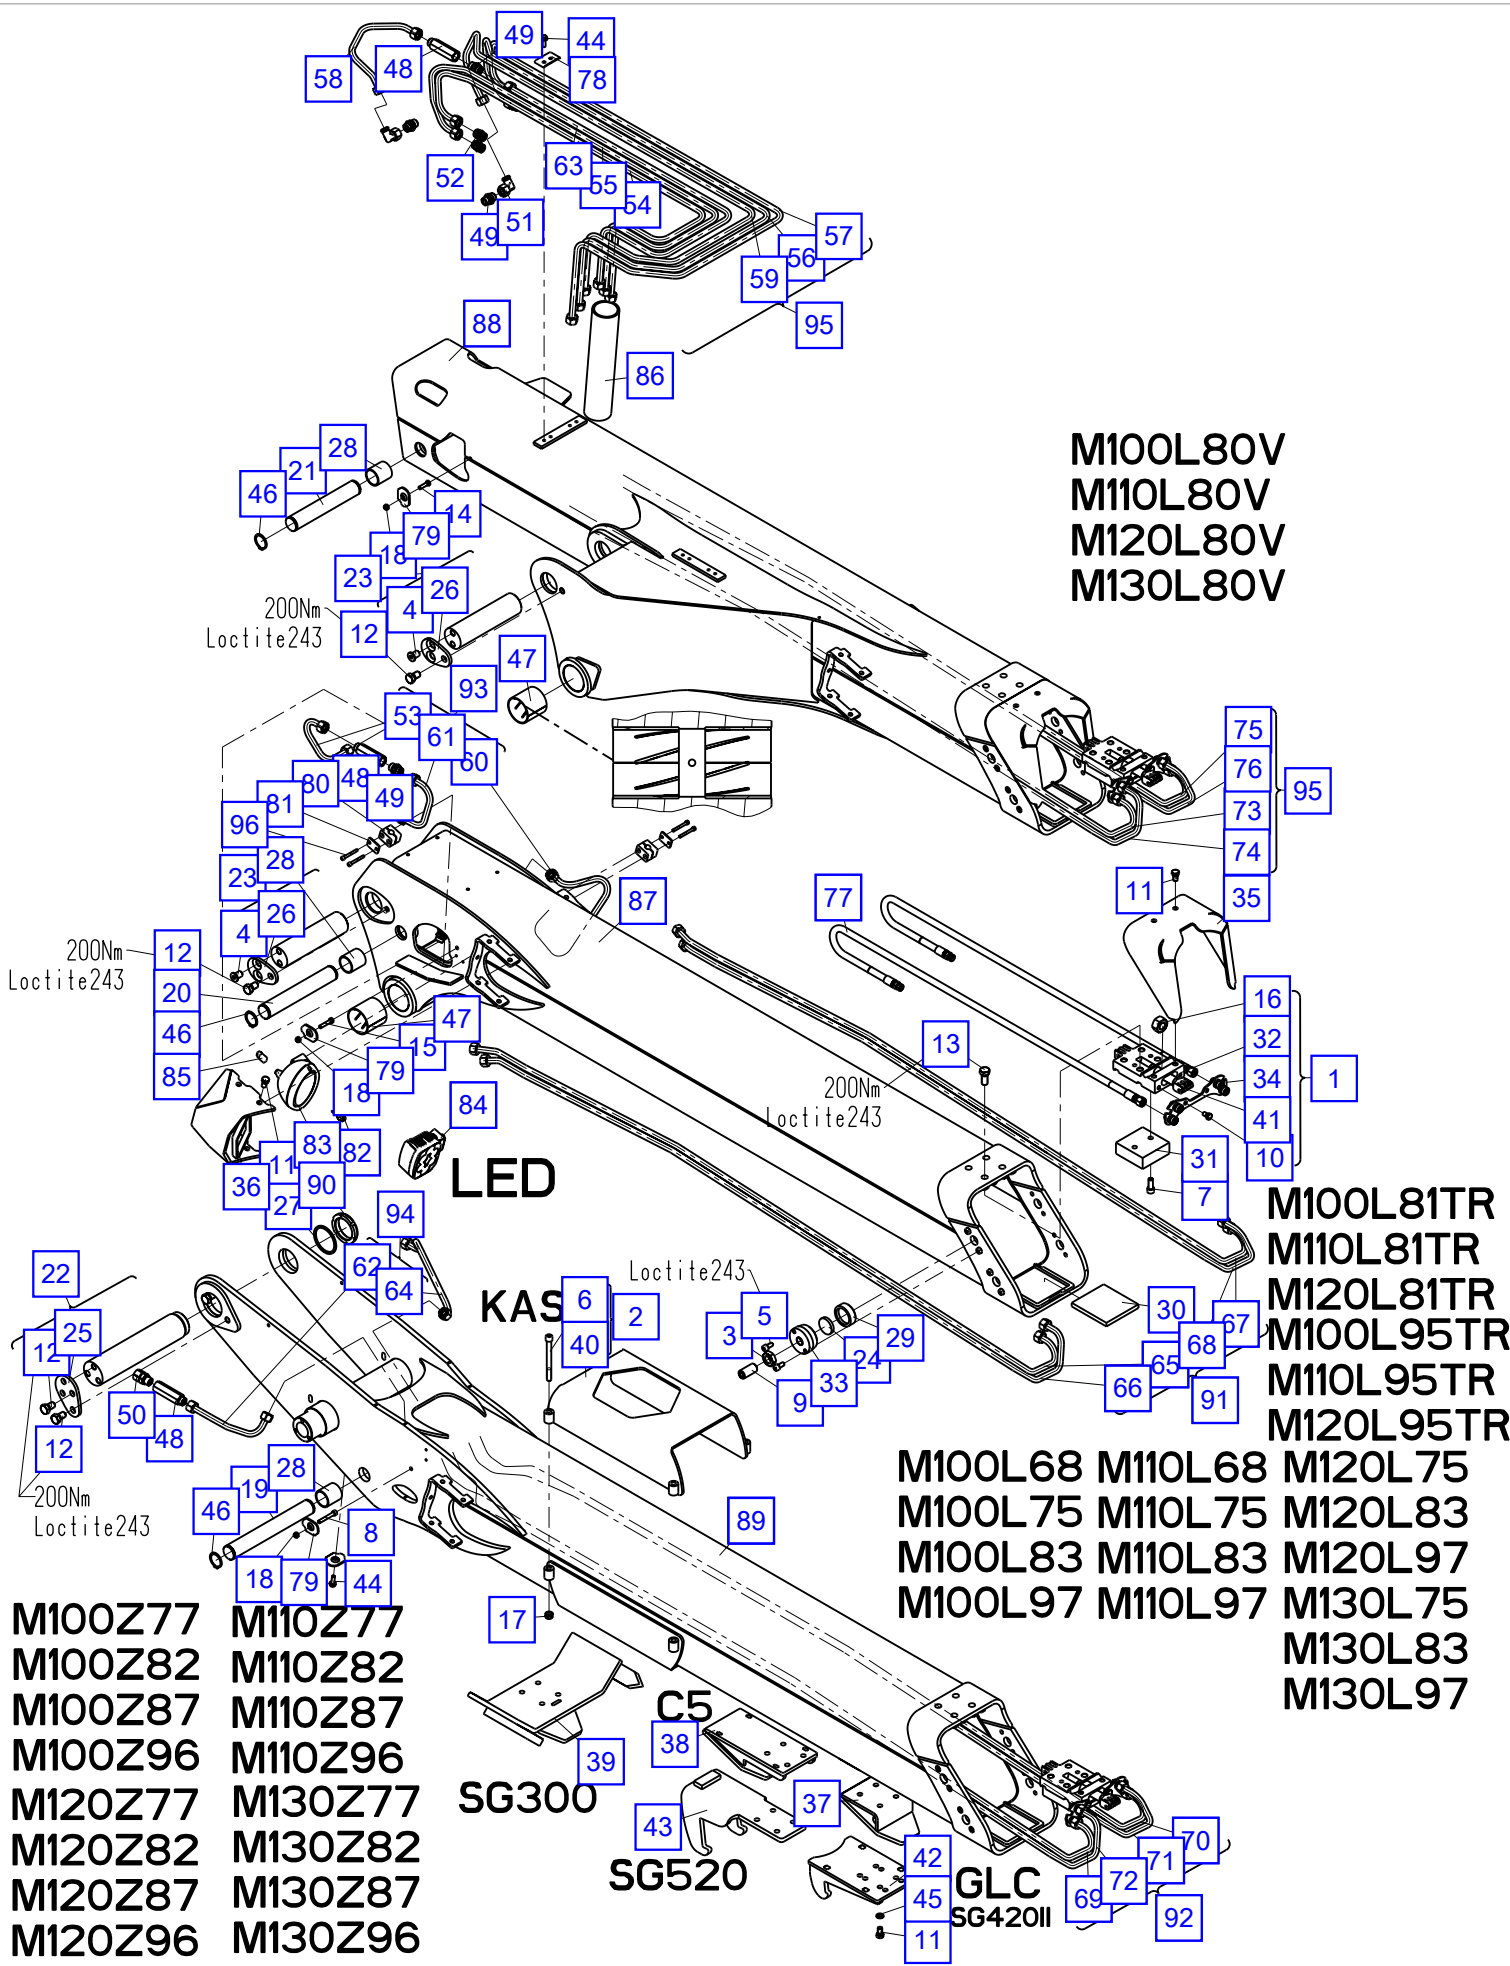

Outer boom

M100L80V
M110L80V
M120L80V
M130L80V

M100L81TR
M110L81TR
M120L81TR
M100L95TR
M110L95TR
M120L95TR

M100L68 M110L68 M120L75
M100L75 M110L75 M120L83
M100L83 M110L83 M120L97
M100L97 M110L97 M130L75
M130L83
M130L97

M100Z77 M110Z77
M100Z82 M110Z82
M100Z87 M110Z87
M100Z96 M110Z96
M120Z77 M130Z77
M120Z82 M130Z82
M120Z87 M130Z87
M120Z96 M130Z96