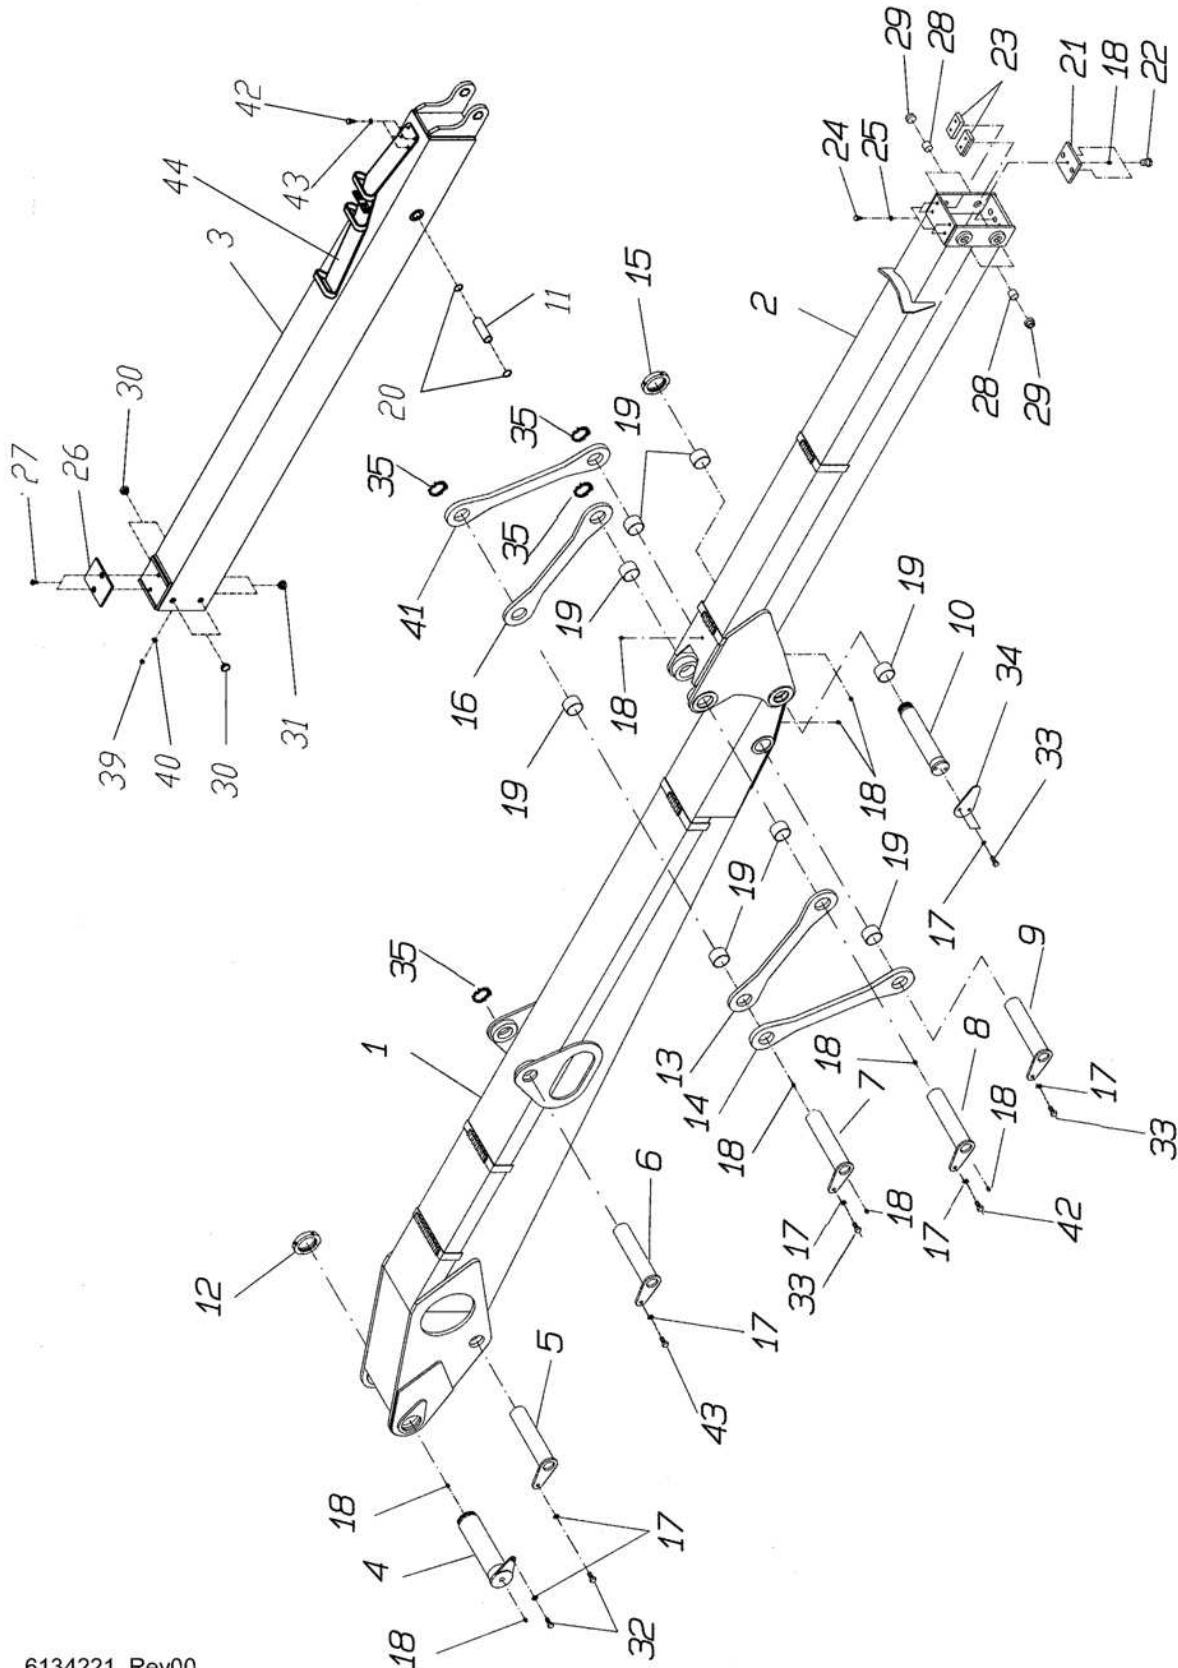

**Lastarmmontage / Load booms**  
10.79/10.81SH Schlauch oben / hoses at the top

6134221\_Rev00

Stahlbau  
Steelwork

SP\_60560-0601-01\_60560-0601-02\_Rev01.docx

**Lastarmmontage / Load booms**  
10.79/10.81SH Schlauch oben / hoses at the top