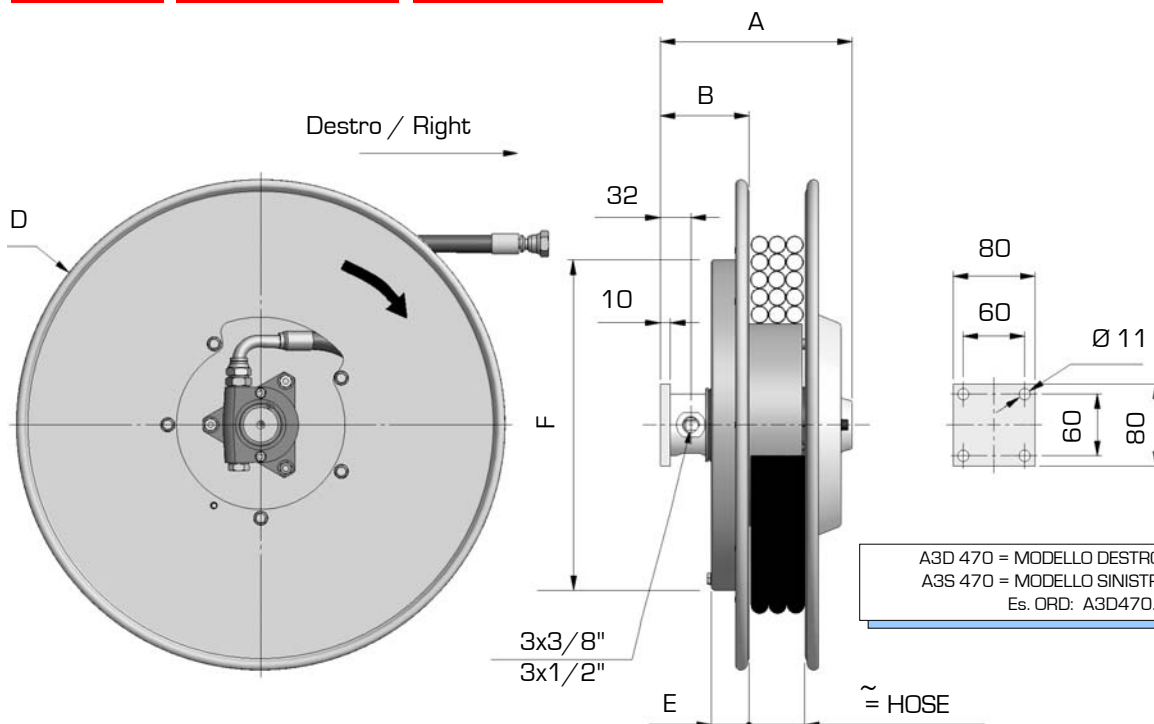

141.1
**MAX
40 l/min**
**W. P. 300 bar
Option 400 bar**
**MAX HOSE SPEED
30 m/min**

**DESTRO
RIGHT**

Modello destro Right model	A	B	D	E	F	Con tubo - with hose R7 - B1 - B3		
						Ø	Lungh.totale	Lung.utile
							Total length	Usable length
mm						m		
A3D470.06.XX	195	97	478	47	322	1/4"	11,5	11,0
A3D470.08.XX						5/16"	10,0	9,5
A3D470.10.XX						3/8"	9,5	9,0
A3D 470.12.XX	250	127				1/2"	7,5	7,0
A3D520.06.XX	195	97	520	47	322	1/4"	14,5	14,0
A3D520.08.XX						5/16"	12,5	12,0
A3D520.10.XX						3/8"	11,2	10,7
A3D520.12.XX	250	127				1/2"	9,0	8,5
A3D570.06.XX	195	97	570	57	422	1/4"	17,5	17,0
A3D570.08.XX						5/16"	15,5	15,0
A3D570.10.XX						3/8"	13,5	13,0
A3D570.12.XX	250	127				1/2"	10,7	10,2
A3D600.06.XX	195	97	620	57	422	1/4"	21,0	20,5
A3D600.08.XX						5/16"	17,0	16,5
A3D600.10.XX						3/8"	16,0	15,5
A3D600.12.XX	250	127				1/2"	12,5	12,0
A3D650.06.XX	195	97	650	57	422	1/4"	22,5	22,0
A3D650.08.XX						5/16"	19,5	19,0
A3D650.10.XX						3/8"	17,5	17,0
A3D650.12.XX	250	127				1/2"	14,5	14,0
A3D700.06.XX	195	97	720	57	422	1/4"	27,0	26,5
A3D700.08.XX						5/16"	22,0	21,5
A3D700.10.XX						3/8"	20,0	19,5
A3D700.12.XX	250	127				1/2"	16,0	15,5
A3D800.08.XX	195	97	820	57	532	5/16"	30,0	29,0
A3D800.10.XX						3/8"	26,0	25,0
A3D800.12.XX						1/2"	21,0	20,0
A3D900.08.XX	195	97	920	57	532	5/16"	38,0	37,0
A3D900.10.XX						3/8"	34,0	33,0
A3D900.12.XX						1/2"	28,0	27,0