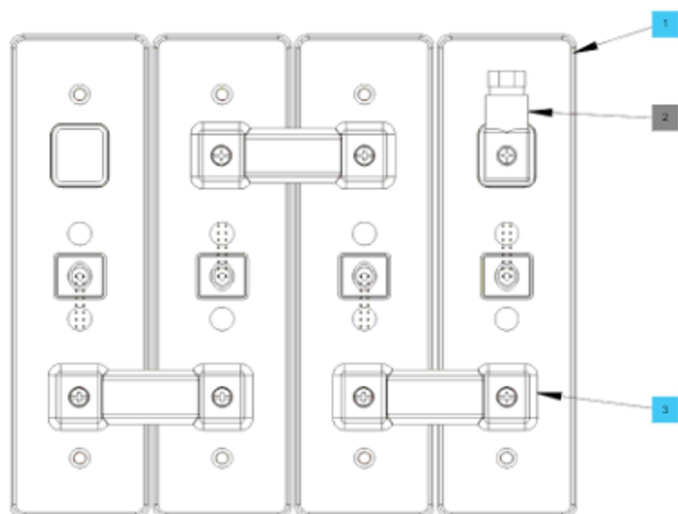

**Note:**

Take care of proper programming of a unit.

Copy the setting of the old unit if you  
replace an amplifier.

(Accessible behind a cover on the backside of the unit.)

372-6631A