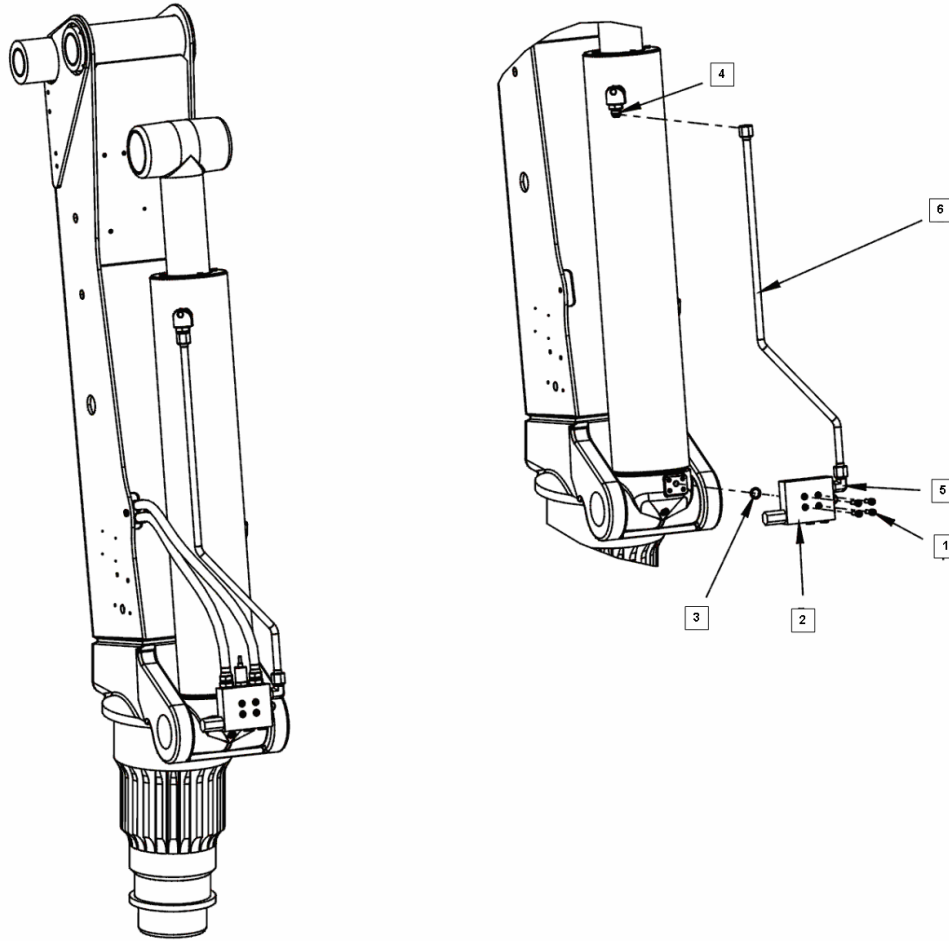

Model:175 EU
Chapter 2.2.1 361-3178 Column

3773604
Valve unit first boom cyl. V80

3773604 - Valve unit first boom cyl. V80

377-3604

Pos	Part No	Description	Quantity
1	9985697	SCREW	4
2	9852361	LOAD HOLDING VALVE	1
4	9991662	NIPPLE 7/8-1/2	1
5	9985379	ANGLE COUPLING	1
6	3761932	HYDRAULIC PIPEING	1
6	9933344	O-RING	1

Valve unit first boom cyl. V80 - 3773604