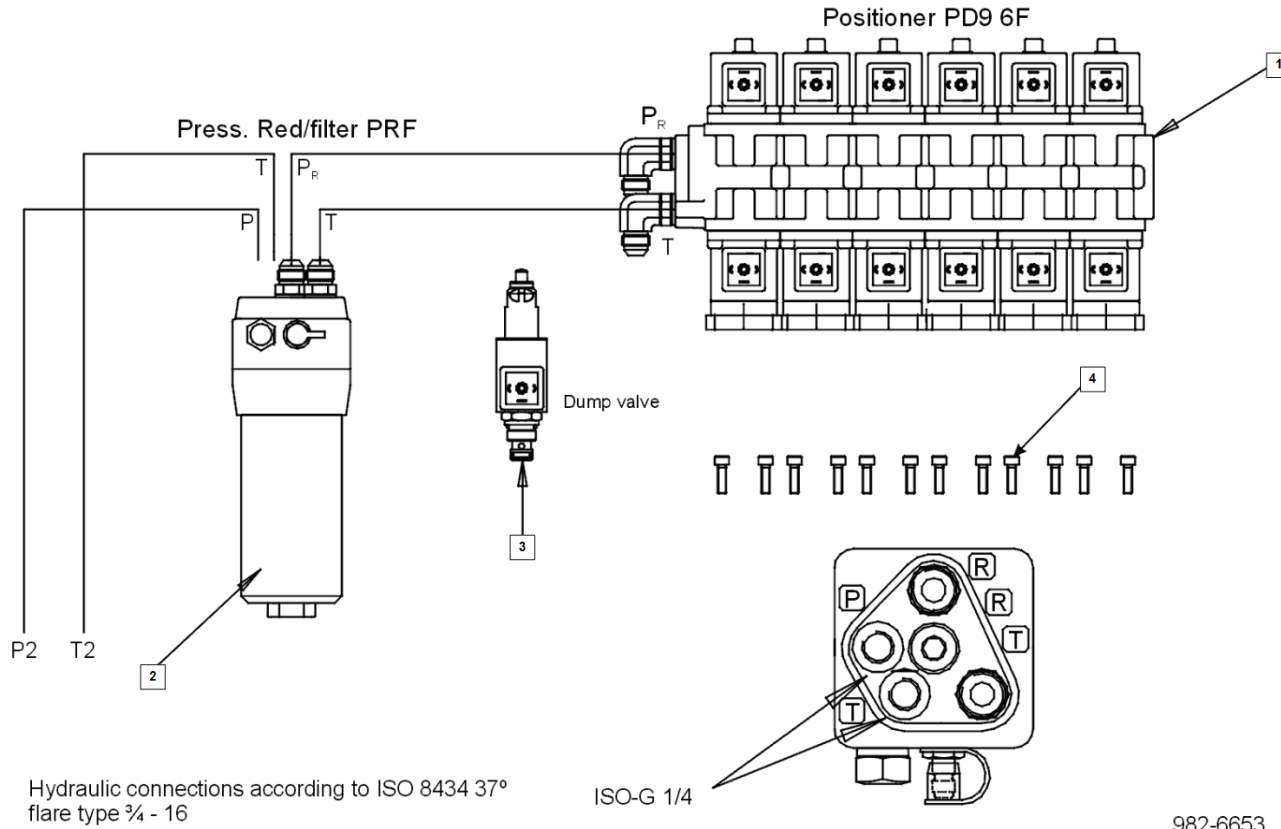

**Model:095**  
**Chapter 8.4.1.1.1.1 6F**

**9826653**  
**Servo kit**

9826653 - Servo kit

Pos	Part No	Description	Quantity
1	9826548	SERVO-CONTROL 6F	1
2	9826521	FILTER	1
3	9845127	VALVE	1
4	9922181	SCREW	12

**Model:095**  
**Chapter 8.4.1.1.1.1 Servo kit**

**9826548**  
**Servo control**

9826548 - Servo control

Pos	Part No	Description	Quantity
1	9826548	SERVO-CONTROL	1
<b>Kit 9826548 SERVO-CONTROL 6F:</b>			
3	9830103	COVER	1
4	9830146	HOOK	1
5	9830936	SCREW	4
6	9830766	PISTON ROD	1
7	9830758	PISTON ROD	1
8	9995544	O-RING	1
9	9979174	SCREW	8
10	9810323	SOLENOID VALVE	1
11	9821431	ANGLE COUPLING	1
12	9819231	NIPPLE	1

**Model:095**  
**Chapter 8.4.1.1.1.1 Servo kit**

**9826521**  
**Filter**

9826521 - Filter

PRESSURE REDUCER FILTER  
 982-6521

Pos	Part No	Description	Quantity
1	9826521	REDUCING VALVE INKL,FILTER	1
2	9830561	COVER	1
3	9830553	SPRING	1
4	9933310	O-RING	1
5	9830502	PISTON	1
6	9968725	MEASURING NIPPLE	1
7	9939334	SEAL WASHER	1
8	9950753	PLUG	1
9	9994106	O-RING	1
10	9830154	FILTER HOUSING	1
11	9828711	FILTER CARTRIDGE	1
12	9821368	NIPPLE	1