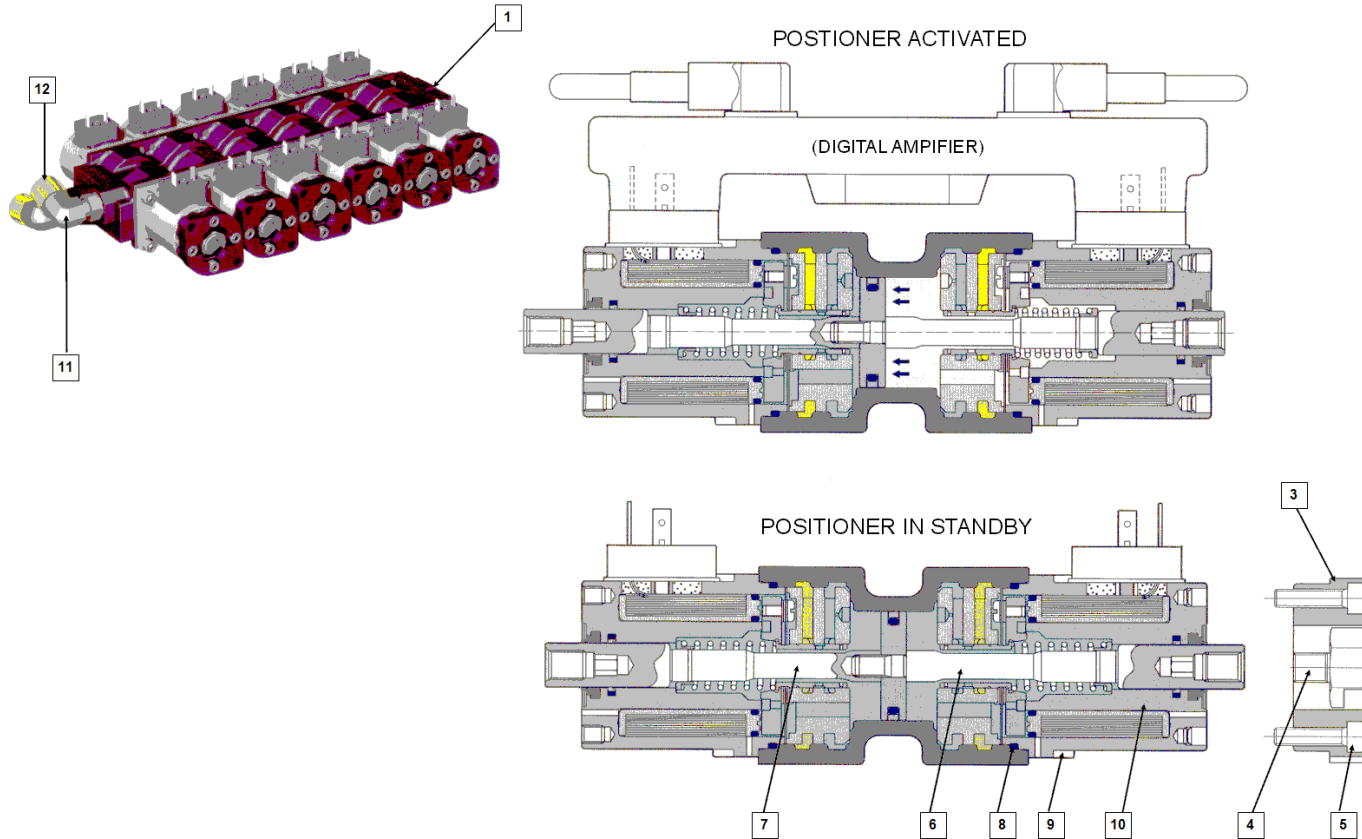

**Model:095**  
**Chapter 8.4.1.1.1.1 6F**

**9826653**  
**Servo kit**

9826653 - Servo kit

Pos	Part No	Description	Quantity
1	9826548	SERVO-CONTROL 6F	1
2	9826521	FILTER	1
3	9845127	VALVE	1
4	9922181	SCREW	12

**Model:095**  
**Chapter 8.4.1.1.1.1 Servo kit**

**9826548**  
**Servo control**

9826548 - Servo control

Pos	Part No	Description	Quantity
1	9826548	SERVO-CONTROL	1
<b>Kit 9826548 SERVO-CONTROL 6F:</b>			
3	9830103	COVER	1
4	9830146	HOOK	1
5	9830936	SCREW	4
6	9830766	PISTON ROD	1
7	9830758	PISTON ROD	1
8	9995544	O-RING	1
9	9979174	SCREW	8
10	9810323	SOLENOID VALVE	1
11	9821431	ANGLE COUPLING	1
12	9819231	NIPPLE	1

**Model:095**  
**Chapter 8.4.1.1.1.1 Servo kit**

**9826521**  
**Filter**

9826521 - Filter

PRESSURE REDUCER FILTER  
 982-6521

Pos	Part No	Description	Quantity
1	9826521	REDUCING VALVE INKL,FILTER	1
2	9830561	COVER	1
3	9830553	SPRING	1
4	9933310	O-RING	1
5	9830502	PISTON	1
6	9968725	MEASURING NIPPLE	1
7	9939334	SEAL WASHER	1
8	9950753	PLUG	1
9	9994106	O-RING	1
10	9830154	FILTER HOUSING	1
11	9828711	FILTER CARTRIDGE	1
12	9821368	NIPPLE	1