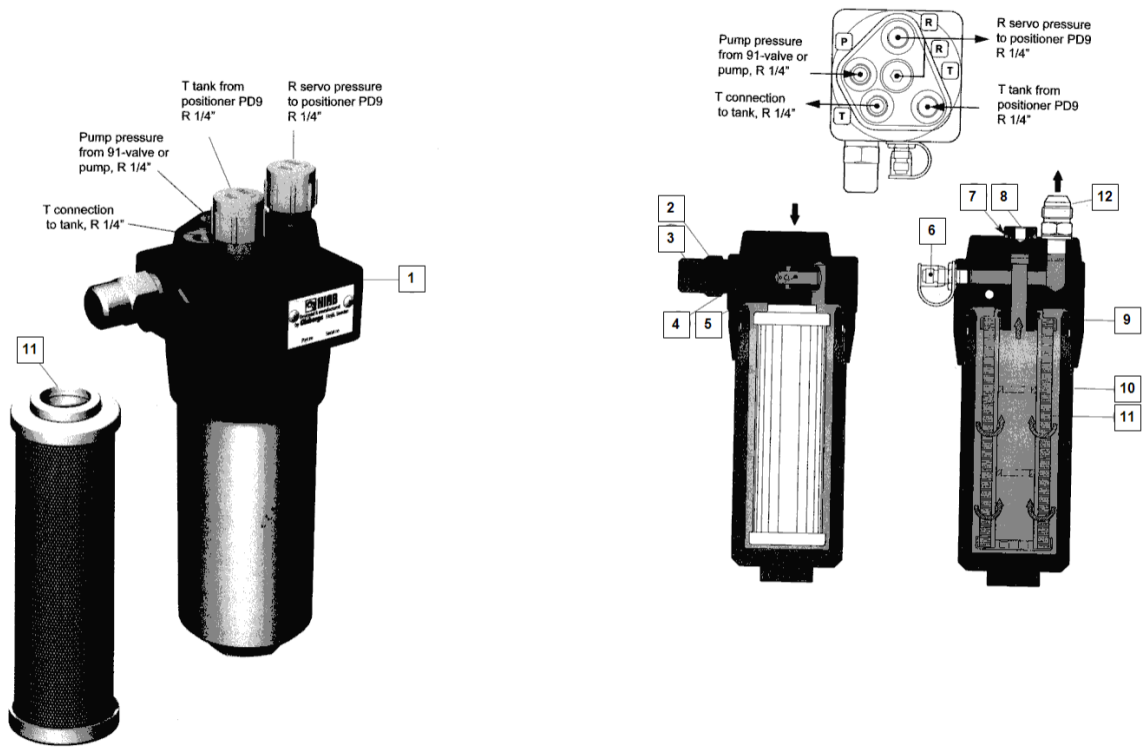

**Model:095**  
**Chapter 8.4.1.1.1.1 6F**

**9826653**  
**Servo kit**

9826653 - Servo kit

Pos	Part No	Description	Quantity
1	9826548	SERVO-CONTROL 6F	1
2	9826521	FILTER	1
3	9845127	VALVE	1
4	9922181	SCREW	12

**Model:095**  
**Chapter 8.4.1.1.1.1 Servo kit**

**9826548**  
**Servo control**

9826548 - Servo control

Pos	Part No	Description	Quantity
1	9826548	SERVO-CONTROL	1
<b>Kit 9826548 SERVO-CONTROL 6F:</b>			
3	9830103	COVER	1
4	9830146	HOOK	1
5	9830936	SCREW	4
6	9830766	PISTON ROD	1
7	9830758	PISTON ROD	1
8	9995544	O-RING	1
9	9979174	SCREW	8
10	9810323	SOLENOID VALVE	1
11	9821431	ANGLE COUPLING	1
12	9819231	NIPPLE	1

**Model:095**  
**Chapter 8.4.1.1.1.1 Servo kit**

**9826521**  
**Filter**

9826521 - Filter

PRESSURE REDUCER FILTER  
 982-6521

Pos	Part No	Description	Quantity
1	9826521	REDUCING VALVE INKL,FILTER	1
2	9830561	COVER	1
3	9830553	SPRING	1
4	9933310	O-RING	1
5	9830502	PISTON	1
6	9968725	MEASURING NIPPLE	1
7	9939334	SEAL WASHER	1
8	9950753	PLUG	1
9	9994106	O-RING	1
10	9830154	FILTER HOUSING	1
11	9828711	FILTER CARTRIDGE	1
12	9821368	NIPPLE	1