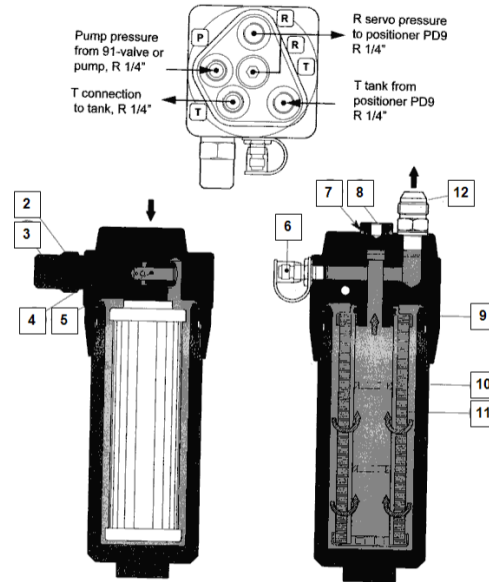

Model:255K
Chapter 5.2 Filters

9826521
Filter

9826521 - Filter

PRESSURE REDUCER FILTER
 982-6521

Pos	Part No	Description	Quantity
1	9826521	REDUCING VALVE INKL,FILTER	1
2	9830561	COVER	1
3	9830553	SPRING	1
4	9933310	O-RING	1
5	9830502	PISTON	1
6	9968725	MEASURING NIPPLE	1
7	9939334	SEAL WASHER	1
8	9950753	PLUG	1
9	9994106	O-RING	1
10	9830154	FILTER HOUSING	1
11	9828711	FILTER CARTRIDGE	1
12	9821368	NIPPLE	1