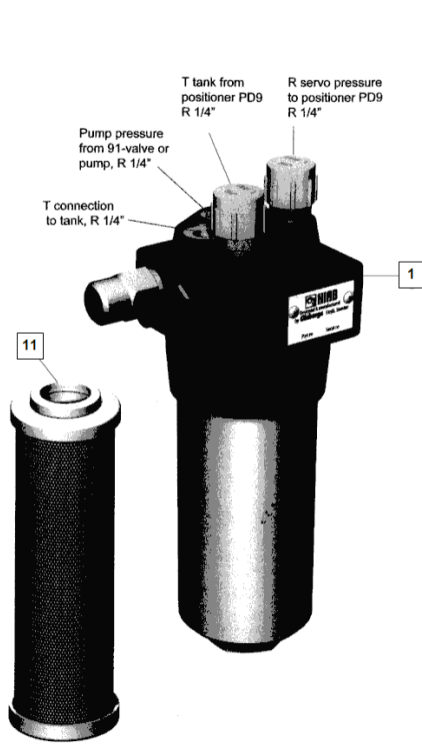

Model:255K
Chapter 5.2 Filters

9826521
Filter

9826521 - Filter

PRESSURE REDUCER FILTER
 982-6521

Pos	Part No	Description	Quantity
1	9826521	REDUCING VALVE INKL,FILTER	1
2	9830561	COVER	1
3	9830553	SPRING	1
4	9933310	O-RING	1
5	9830502	PISTON	1
6	9968725	MEASURING NIPPLE	1
7	9939334	SEAL WASHER	1
8	9950753	PLUG	1
9	9994106	O-RING	1
10	9830154	FILTER HOUSING	1
11	9828711	FILTER CARTRIDGE	1
12	9821368	NIPPLE	1