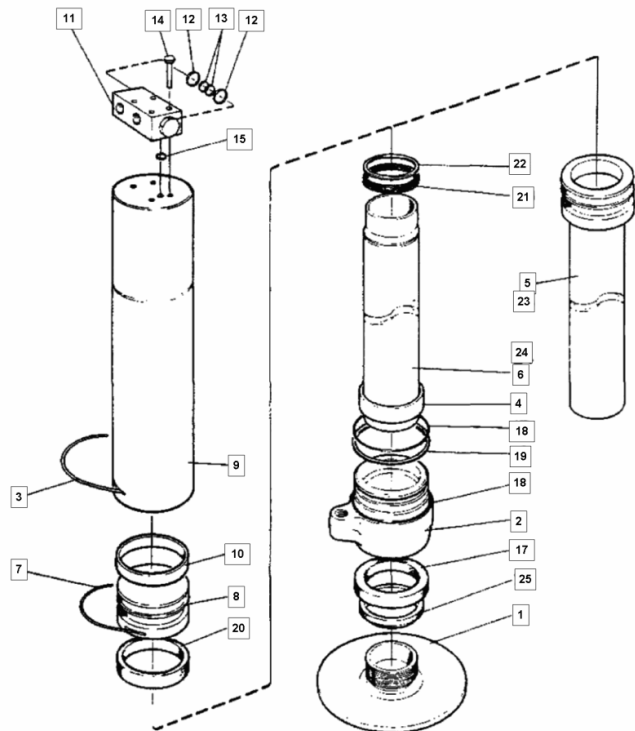

Model:166 L/DL/DLS
Chapter 3.3 Stabilizer kit 808mm

3594769
Stabilizer leg

3594769 - Stabilizer leg

Pos	Part No	Description	Quantity
1	3491528	SUPPORT PLATE	1
2	3491544	CYLINDER HEAD	1
3	3491552	LOCKING WIRE	1
4	3491561	SPACER	1
5	3563901	PISTON (FRICTION WELDED)	1
6	3491579	PISTON (locking wire locked)	1
7	3491617	LOCKING WIRE	1
8	3491625	ROD	1
9	3502350	LEG CYLINDER	1
10	9968059	GUIDE RING	1
11	9825461	PILOT CHECK VALVE	1
14	9924078	SCREW	4
15	9818367	O-RING	1
17	9804188	SEAL	1
18	9910948	O-RING	2
19	9938826	SUPPORT RING	1
20	9804129	SEAL	1
21	9968059	GUIDE	1
22	9818367	O-RING	1
23	3576647	PISTON FRICTION WELDED	1
24	3531007	PISTON LOCKING WIRE LOCKE	1
25	9808523	SCRAPER	1
Kit 3301028 PACKING SET:			
17	9804188	SEAL	1
18	9910948	O-RING	2
19	9938826	SUPPORT RING	1
20	9804129	SEAL	1
21	9968059	GUIDE	1
22	9818367	O-RING	1
25	9808523	SCRAPER	1
Kit 9825461 PILOT CHECK VALVE:			
12	9812229	O-RING	2
13	9803327	O-RING	2

359-4769

Stabilizer leg - 3594769