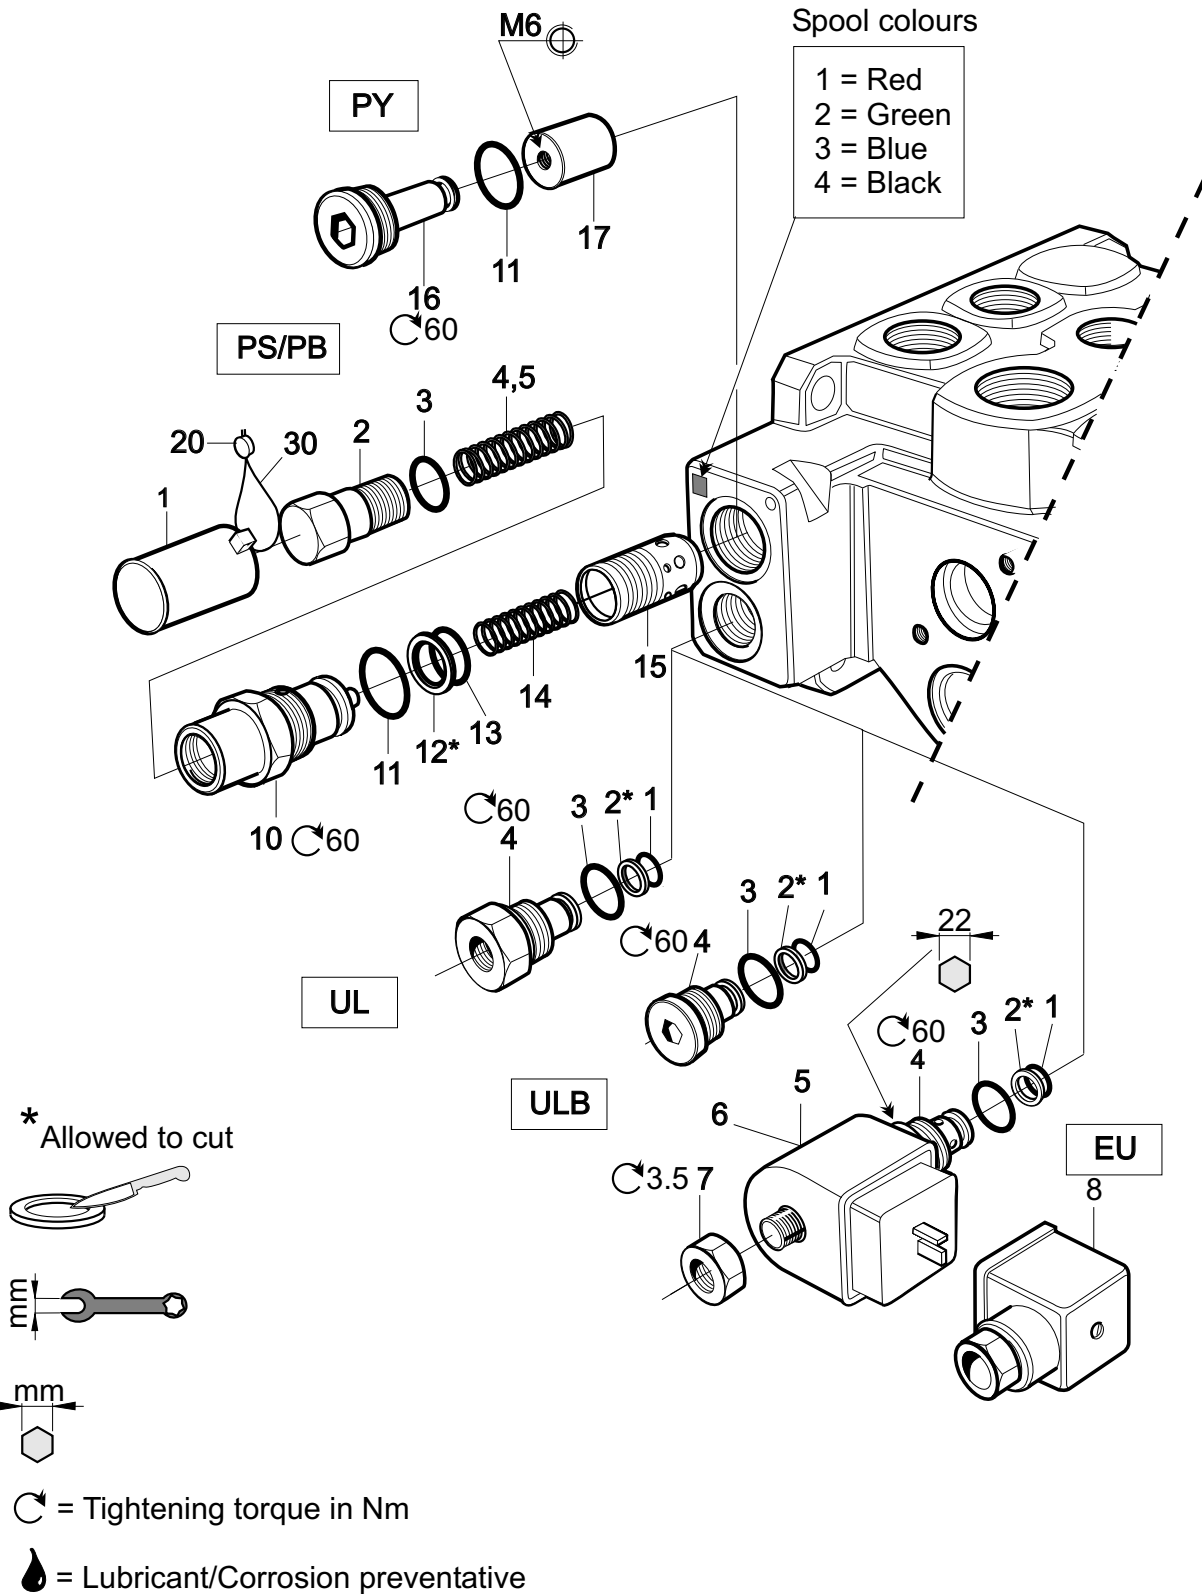

**Inlet, outlet functions**

Different options, PS, PB, PY, UL, EU etc.

<b>Code</b>	<b>Part#</b>	<b>Description</b>	<b>Remarks</b>
<b>PS</b>	9120091001	Main relief, adjustable 100-250 bar	Items 10(2, 3, 4, 11, 12, 13), 14
<b>PS</b>	9120091002	Main relief, adjustable 251-320 bar	Items 10(2, 3, 5, 11, 12, 13), 14
<b>PB</b>	9120091003	Main relief, adj. sealed, 100-250 bar	Items 1, 10(2, 3, 4, 11, 12, 13), 14, 20, 30
<b>PB</b>	9120091004	Main relief, adj. sealed, 251-320 bar	Items 1, 10(2, 3, 5, 11, 12, 13), 14, 20, 30
<b>PS/PB</b>	9120091091	Main relief, pilot part 100-250 bar	Items 10(2, 3, 4, 11, 12, 13)
<b>PS/PB</b>	9120091094	Main relief, pilot part 251-320 bar	Items 10(2, 3, 5, 11, 12, 13)
<b>PS/PB</b>	9126443201	Main spool size 'Red'	Item 15
<b>PS/PB</b>	9126443202	Main spool size 'Green'	Item 15
<b>PS/PB</b>	9126443203	Main spool size 'Blue'	Item 15
<b>PS/PB</b>	9126443204	Main spool size 'Black'	Item 15
<b>PS/PB</b>	9120100006	Standard by pass spring	Item 14
<b>A25</b>	9120091083	By pass spring, 3 bar	Item 14
<b>PS/PB</b>	9120091031	Seal kit PS/PB	Items 3, 9, 11, 12, 13
<b>PY</b>	9120091005	Main relief cavity plugged	Items 1, 16, 17
<b>UL</b>	9120091007	Ext. pump unloading, inlet open, BSP	Item 4(1, 2, 3)
<b>UL</b>	9120091065	Ext. pump unloading, inlet open, UNF	Item 4(1, 2, 3)
<b>ULB</b>	9120091008	Ext. pump unloading, inlet plugged	Item 4(1, 2, 3)
<b>EU</b>	8231600338	Solenoid operated pump unloading	Item 1, 2, 3, 4, 7
<b>EU12</b>	8231112750	Coil, 12 VDC	Item 5
<b>EU24</b>	8231112751	Coil, 24 VDC	Item 6
<b>EU12/24</b>	1088015001	Connector	Item 8
<b>UL/ULB/EU</b>	9120091009	Seal kit UL/ULB/EU	Items 1, 2, 3