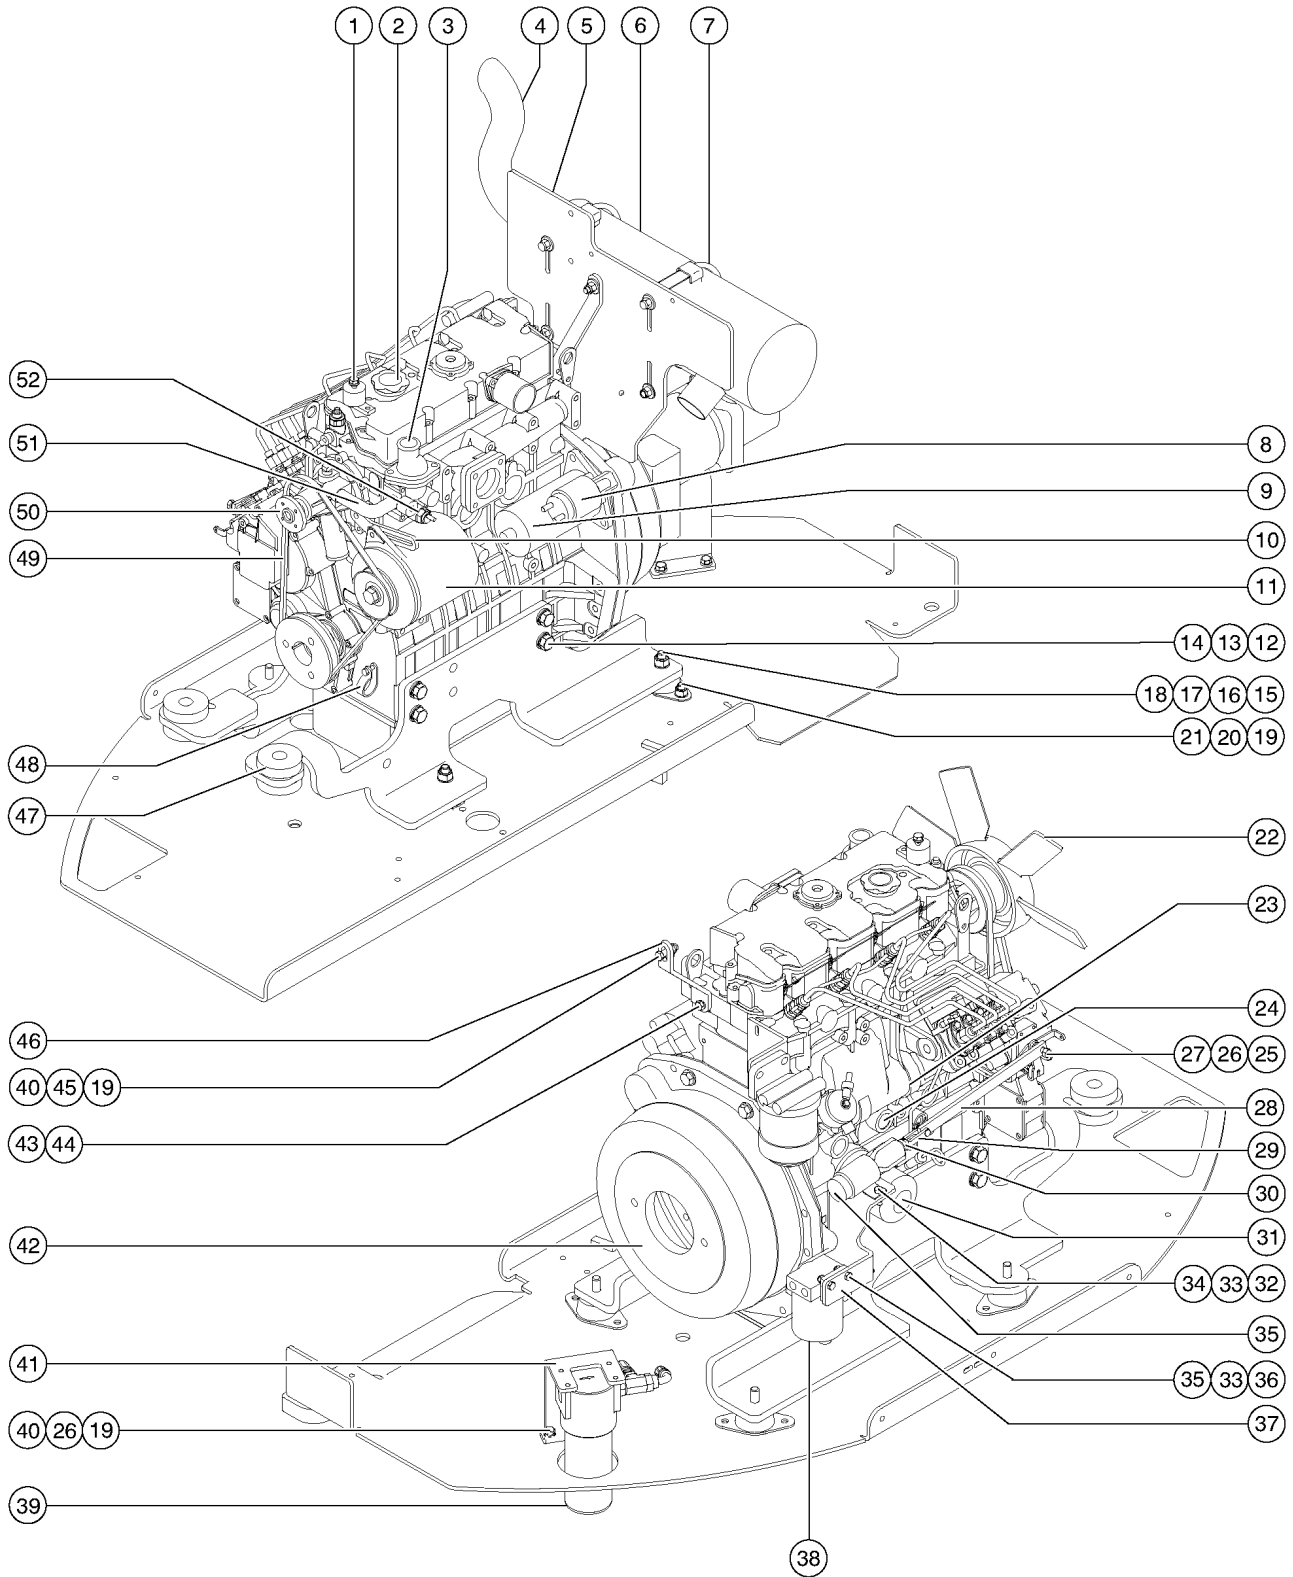

402.1 Perkins 404-22 Engine - View 2

Item	Part No.	Description	Qty.
25	13002GT	SCREW,HHC,5/16-18 X 1 GR5	
26	5397GT	WASHER,FLAT,USS,5/16",Y	
27	6002GT	NUT, LP NYLOCK, 5/16-18	
28	89953GT	FLATBAR,ALUM,THROTTLE LINKAGE	1
29	21130GT	CLEVIS YOKE-1/4-28,PLTD W/PIN	1
30	21496GT	NUT,HEX,1/4-28	
31	94762GT	OIL FILTER - PERKINS	1
32	6888GT	SCREW,HHC,1/4-20 X 1	
33	6638GT	WASHER, FLAT, USS, 1/4"Y	
34	6091GT	NUT, NYLOCK, 1/4-20	
35	77402GT	SOLENOID,THROTTLE ACTUATOR DSL	1
36	8915GT	SCREW,HHC,1/4-20 X 1.25	
37	94378PGT	FORMING,SOLENOID MOUNT PAINTED	1
38	75020GT	SEPRTR/FLTR,FUEL DSL,15GPH,.30	1
38-	62433GT	FILTER,ELEMENT,30 MIC,75020	
39		FILTER ASY,M PRESS,SAE8,WOIND* (77139) component no longer available	1
39-	60857GT	FILTER,ELEMENT,BETA(5)=1000 for 77139	
39A	1267807GT	ASSEMBLY, MED. PRESS. FILTER, SAE8	
39A-	1268229GT	ELEMENT-5 MIC, PAPER, W/ BYPASS for 1267807	
40	6019GT	SCREW,HHC,3/8-16 X 1.25 GRD 5	
41	102100PGT	FORMING,FILTER BRACKET,PAINTED	1
42	54573GT	PUMP MOUNT KIT,PERKINS DSL (includes housing)	1
42-	89771GT	HOUSING,PUMP MOUNT (54573) (sold with pump mount kit)	
42-	29749GT	COUPLER,SMALL METAL,15T,*** (sold seperately)	
42-	89772GT	FLEX PLATE (54573)*** (sold seperately)	
42-	89773GT	KIT, HARDWARE (54573)	
42-	128022GT	KIT,FBA STYLE COUPLER,PERKINS includes 15-tooth coupler (128003), fastener kit (1263209) and grease	
43	23057GT	SCREW,HHC,M8 X 20MM