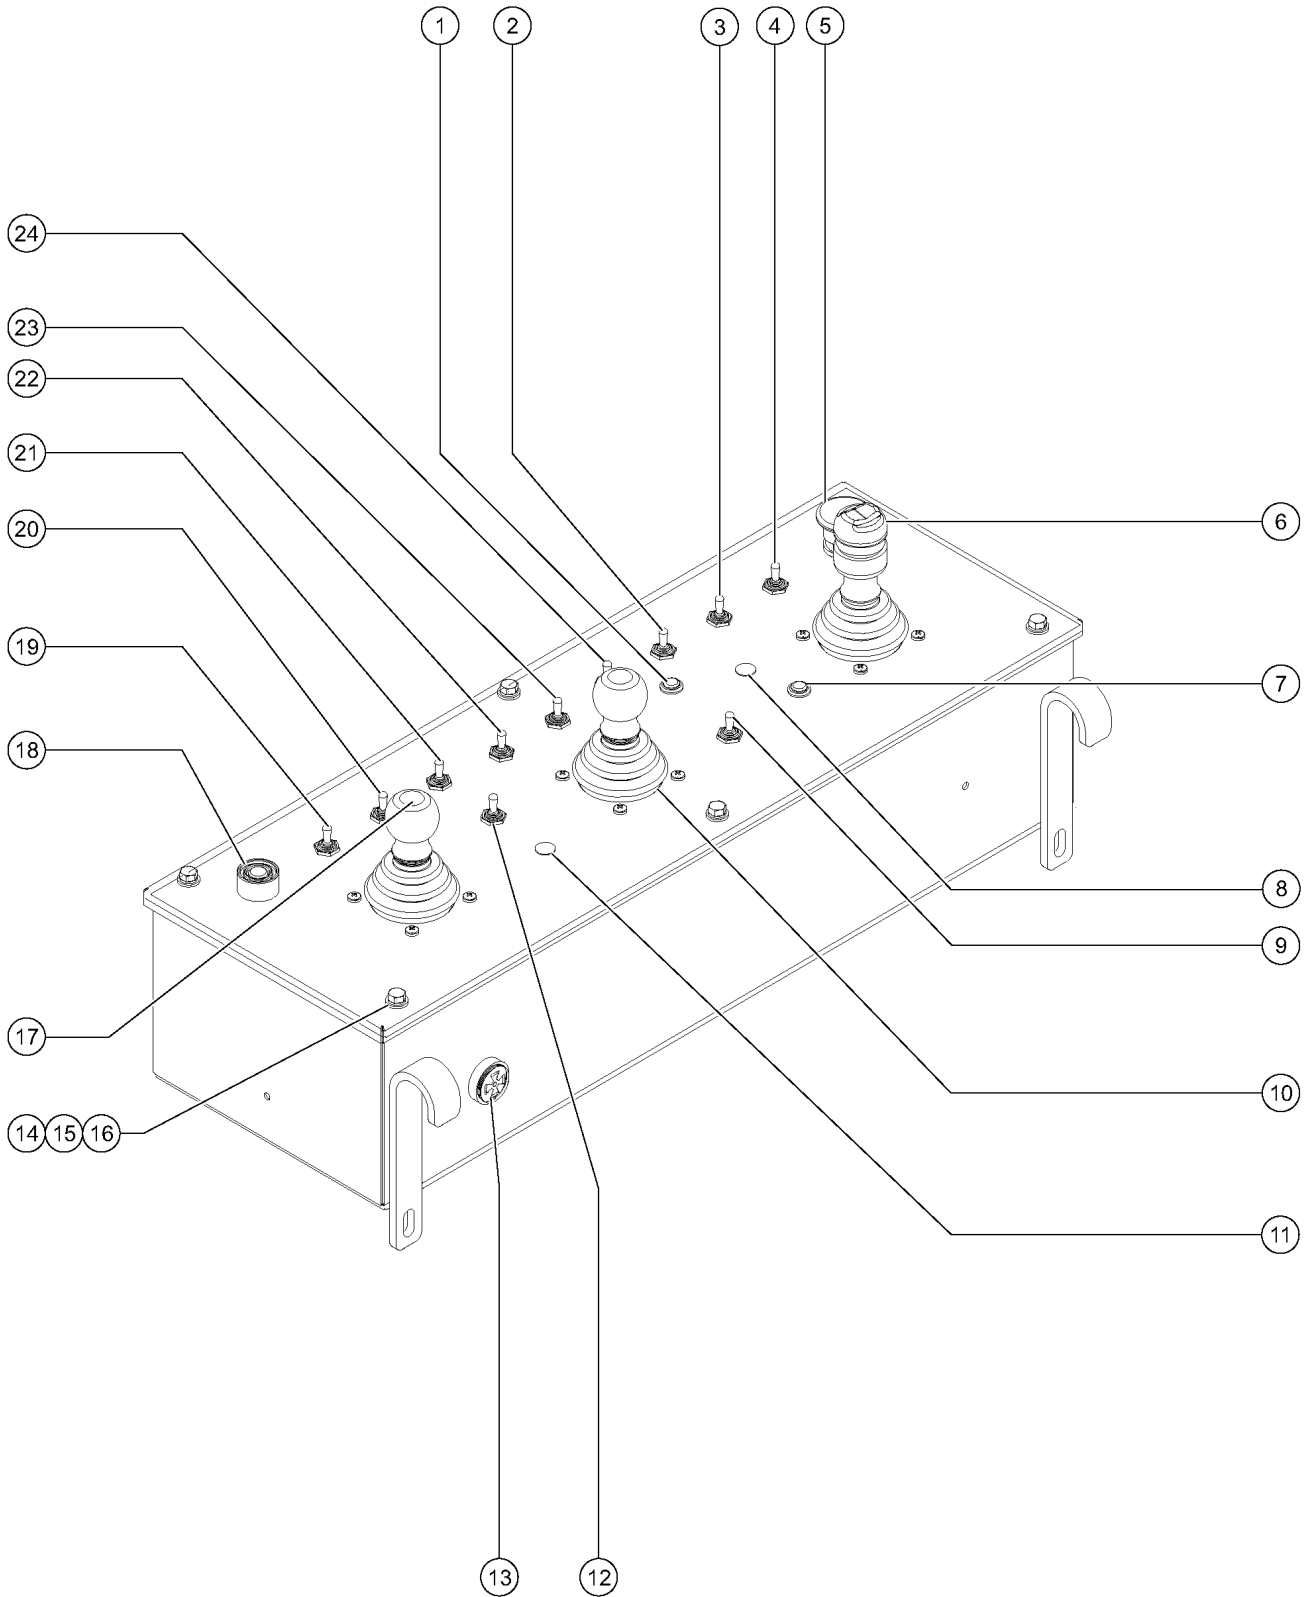

604.2 Platform Controls - View 2 (from SN 4334)

Item	Part No.	Description	Qty.
	27246GT	BOOT,TOGGLE SWITCH,SHORT*	
	128578GT	SCREW T-SWITCH PH/PH 6-32X1/4	
1	824879GT	LIGHT,LED IND. RED 12V NH (Complete LED light assembly)	
2	128200GT	SWITCH TOGGLE ASSY SPDT 3P MOM	1
3	128204GT	SWITCH TOGGLE ASSY SPDT 2P MNT	1
4	128204GT	SWITCH TOGGLE ASSY SPDT 2P MNT	1
4-	229567GT	PLUG,SANTOPRENE .5 BLACK DOME	
5	66812GT	BUTTON,PUSH,RED MUSHROOM HEAD	
5-	94506GT	BASE,W/3 NC CONTACTS	
5-	66818GT	CONTACT,NC	
5-	146478GT	BOOT(BELLOWS),E-STOP,BLACK	
6		JOYSTICK	1
		refer to 605.2	
7	824879GT	LIGHT,LED IND. RED 12V NH (Complete LED light assembly)	1
7-	229567GT	PLUG,SANTOPRENE .5 BLACK DOME	
8	824879GT	LIGHT,LED IND. RED 12V NH (Complete LED light assembly)	1
8-	229567GT	PLUG,SANTOPRENE .5 BLACK DOME	
9	128200GT	SWITCH TOGGLE ASSY SPDT 3P MOM	1
10		JOYSTICK	1
		refer to 605.2	
11	229567GT	PLUG,SANTOPRENE .5 BLACK DOME	1
11-	128205GT	SWITCH TOGGLE ASSY DPDT 2P MNT	
12	128200GT	SWITCH TOGGLE ASSY SPDT 3P MOM	1
13	45383GT	ALARM,WARBLE TONE 5-30 VDC*** (does not include 72326 nut)	1
13-	72326GT	NUT - PLASTIC,RING FOR ALARMS	
14	8914GT	SCREW,HHC,1/4-20 X .625	
15	6356GT	WASHER,LOCK,.25	
16	6638GT	WASHER, FLAT, USS, 1/4"Y	
17		JOYSTICK	1
		refer to 605.2	
18	66813GT	BUTTON,PUSH,BLACK W/SEAL***	1