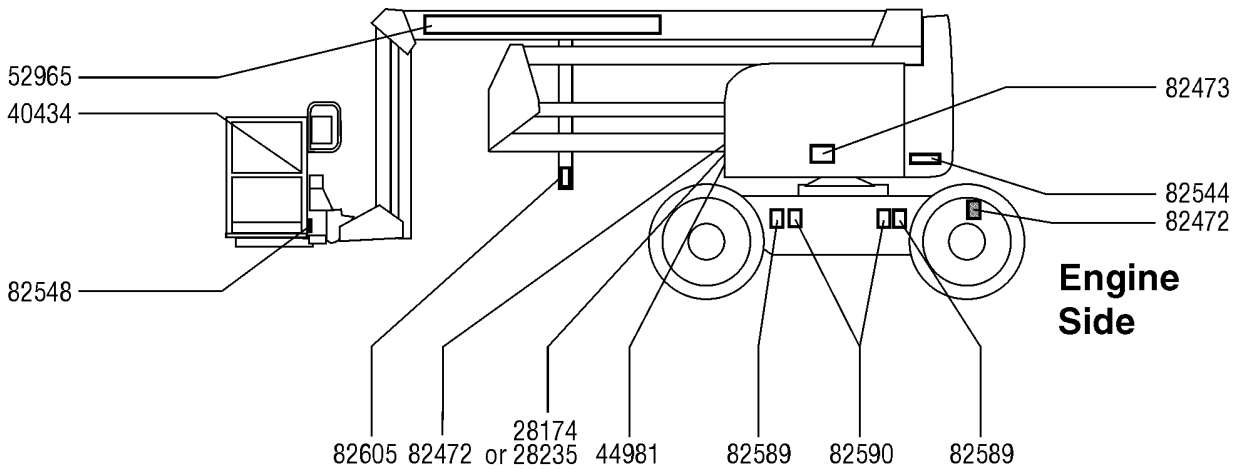

102.1 Decals with Symbols

102.1 Decals with Symbols

<i>Item</i>	<i>Part No.</i>	<i>Description</i>	<i>Qty.</i>
23	82544GT	DECAL,DANGER,ELEC.HAZ.STAY CLR	2
24	82545GT	DECAL,DANGER,MAX LOAD 227 KG**	1
25	82548GT	DECAL,WARN,CRUSH HAZARD PLAT	2
26	82673GT	DECAL,GND CONT PNL,Z60	1
		from SN 4336	
27	82589GT	DECAL,LABEL,TIRE PRESSURE,Z60	4
28	82590GT	DECAL,LABEL,WHEEL LOAD Z-60	4
29	82602GT	DECAL,DANGER,MAX SIDE FRC,667N	1
		Asia/South America	
30	82604GT	DECAL,DANGER,SIDE FRC 400N	1
		Europe	
31	82605GT	DECAL,WARNING,COLLISION HAZARD	2
32	82606GT	DECAL,WARNING,SHEAR POINT	2
33	82646GT	DECAL,DRIVE ENABLE PATCH	1
34	82924GT	DECAL,CAUTION,SHUTOFF VALVES**	1
35	97815GT	DECAL,LABEL,LOWER MIDRAIL	1