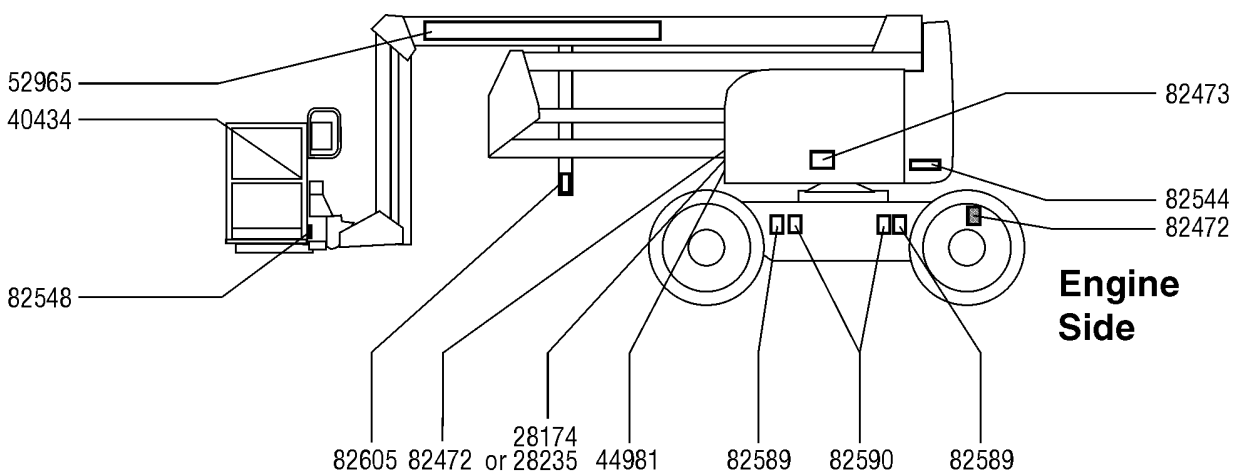

102.1 Decals with Symbols

Item	Part No.	Description	Qty.
A	102942GT	Z60 DECAL KIT W/SYMBOLS ..... includes items 1-10, 20-35	
B	826811GT	DECAL KIT,Z60,PLAT,SYM,CE/ANSI ..... platform kit from SN 4001 to 4550	
	82926GT	DECAL,LABEL,ALC BOARD 89353	
1	27204GT	DECAL,ARROW BLUE	1
2	27205GT	DECAL,ARROW YELLOW LRG 9"	1
3	27206GT	DECAL,TRIANGLE,BLUE	2
4	27207GT	DECAL,TRIANGLE,YELLOW	2
5	28158GT	DECAL,LABEL,UNLEADED GAS ONLY	1
6	28159GT	DECAL,DIESEL	1
7	28160GT	DECAL,LABEL,LIQUID PROPANE	2
8	28171GT	DECAL,DANGER,NO SMOKING ***	1
9	28174GT	DECAL, POWER TO PLATFORM 230V**	2
10	28235GT	DECAL, POWER TO PLATFORM 115V**	2
11	133518GT	DECAL, PATCH, GEN,ALC-500	1
12	40434GT	DECAL,LANYARD ANCHORAGE POINT	3
13	44981GT	DECAL LABEL AIRLINE 110PSI	2
14	52965GT	DECAL,COSMETIC,GENIE Z-60/34	1
15	52966GT	DECAL,COSMETIC,4 X 2	1
16	52967GT	DECAL,COSMETIC,4 X 4	1
17	52968GT	DECAL,COSMETIC,GENIE BOOM,VERT	1
18	72867GT	DECAL,LABEL,LIGHTS***	1
19	82238GT	DECAL,PLATFORM CONTROL PANEL	1
19-	82244GT	DECAL,PROTECTOR,CLEAR***	
19-	82646GT	DECAL,DRIVE ENABLE PATCH	
19-	49927GT	DECAL,OPTION GLOW PLUGS*** ..... Deutz models; to SN 4335	
20	82472GT	DECAL,WARNING,CRUSHING HAZARD	3
21	82473GT	DECAL,SYMBOL-COMP ACCESS	1
22	82487GT	DECAL,SYMBOL-READ THE MANUAL	2