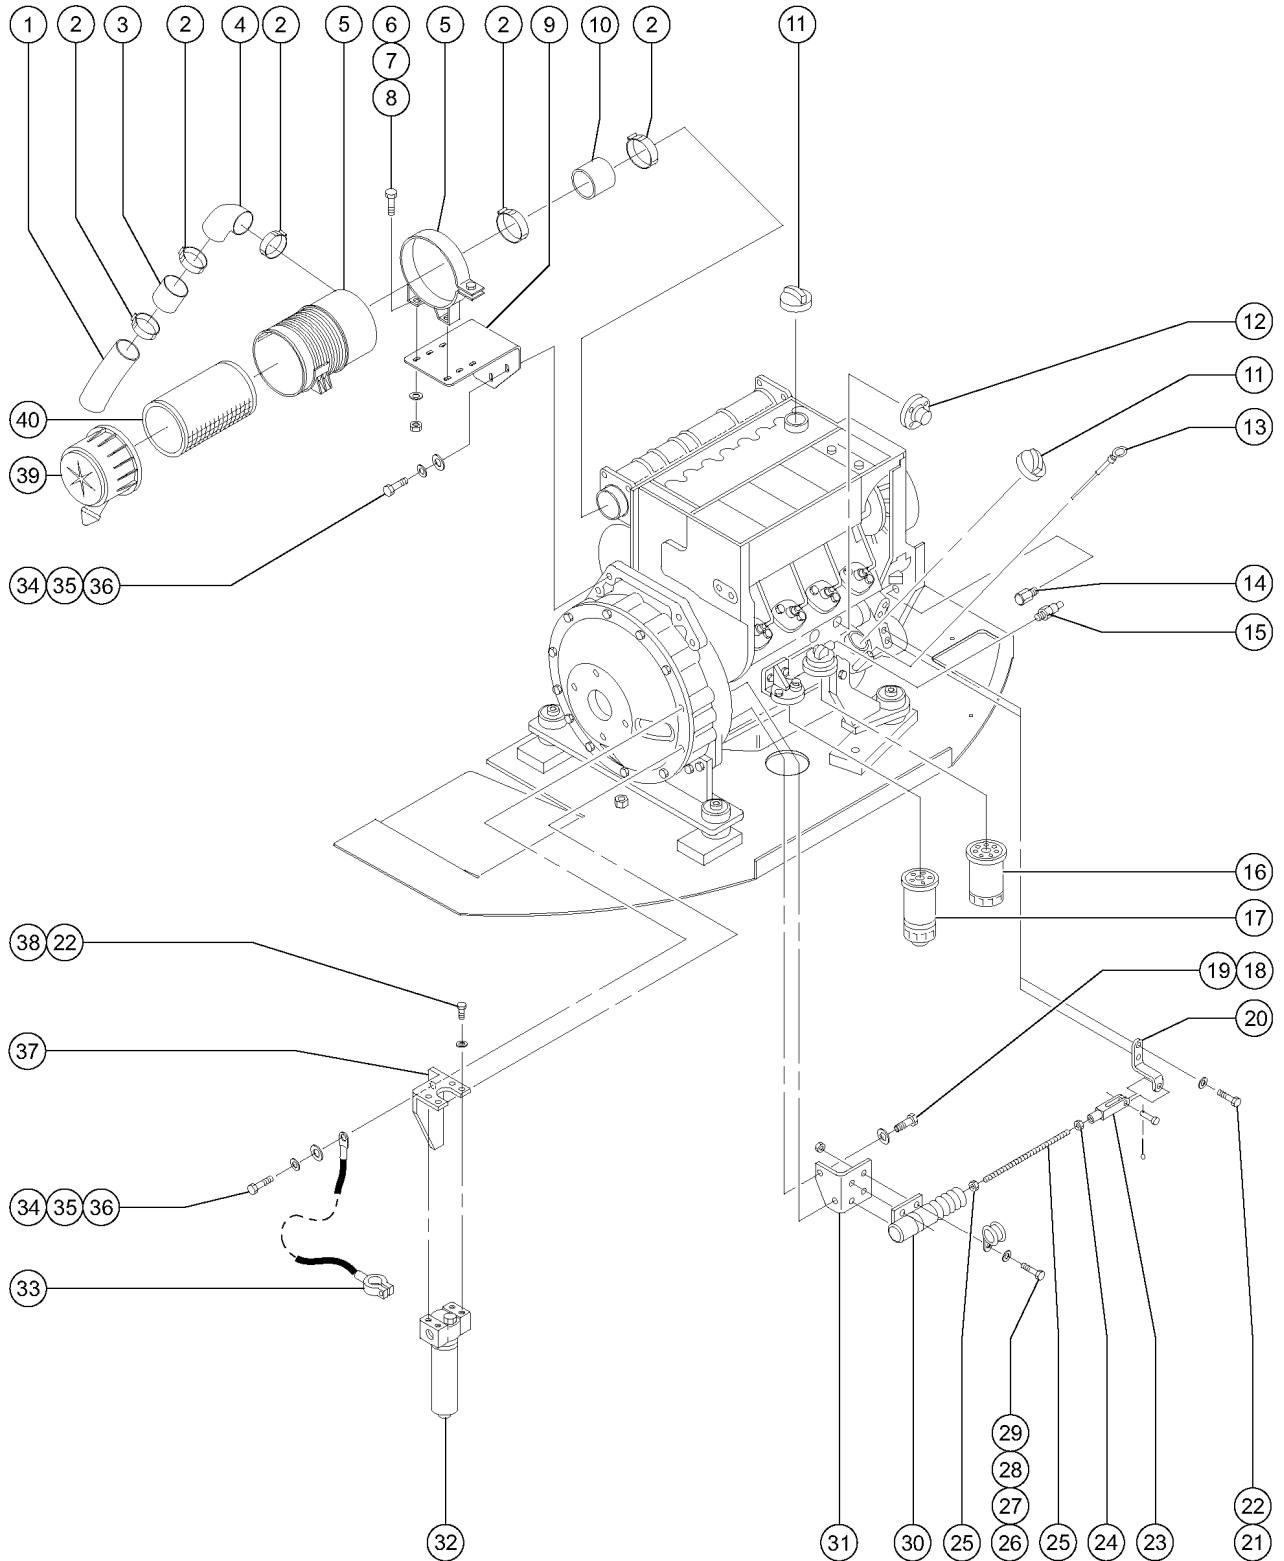

405.1 Deutz F4L 1011F Engine - View 3

Item	Part No.	Description	Qty.
A-	139624GT	SWITCH, OIL PRESSURE 1.5 BAR ..... (replaced 65765)	1
B-	139666GT	KIT,OP SWITCH,DEUTZ (oil pressure kit for models with ALC-500 control system. replaces 65765. includes item 139624 and instructions)	1
1	34162-1900GT	HOSE,AIR INTAKE,2.50IDX19.00"	1
2	45435GT	CLAMP,HOSE,2.50"	5
3	35067GT	TUBE,RD,ALUM 2.5 X .083	2
4	34164GT	ELBOW,90 DEGR,RUBBER,2.5"I.D.*	1
5	63463GT	AIR CLEANER,NELSON*** plastic housing (includes item 40)	1
5-	58415GT	CLIP,AIR CLEANER END CAP*** end cap not available separately	
5-	65810GT	BAFFLE, AIR CLEANER (27915)**	
5-	52866GT	EVACUATOR VALVE-AIR CLEANER	
5-	53952GT	BRKT,AIR CLEANER ORIENTATION**	1
6	6175GT	SCREW,HHC,3/8-16 X 1	
7	6097GT	WASHER,FLAT,USS,3/8",Y	
8	7713GT	NUT, LP NYLOCK, 3/8-16	
9	30769P-SGT	BRACKET,AIR CLEANER MTG.PAINT	1
10	30967GT	HOSE,AIR INTAKE 2.75" I.D.***	1
11	29557GT	CAP,OIL FILLER,DEUTZ,DIESEL ***	2
12	49923GT	PUMP, FUEL LIFT, F4L1011F	1
13	49922GT	DIPSTICK - DEUTZ F4L1011F	1
14	T114678GT	SHUTDOWN SOLENOID,12V, DEUTZ (must order cable assembly, 58256, if replacing 32752) (includes o-ring)	1
14-	58256GT	SOLENOID CABLE ASSY***	
14-	72255GT	CONNECTOR, DEUTZ FUEL SHUTOFF* (does not include diode, 45782)	
14-	56445GT	DIODE,6 AMP 200 PIV,REEL	
15	102686GT	OIL TEMP SENSOR, DEUTZ F4L2011	1
16	49924GT	FILTER,OIL,DEUTZ Genie Genuine Part. See PN 1255653 for compatible aftermarket replacement.	1
16-	1255653GT	FILTER,OIL,DEUTZ,REPLACEMENT Genie Aftermarket Part. Compatible with Genie Genuine Part 49924.	1
17	29560GT	FILTER,FUEL/WTR SEP, DTZ 1008 Genie Genuine Part. See PN 1254826 for compatible aftermarket replacement.	1
17-	1254826GT	FUEL FILTER W/SEP,DEUTZ,1008 Genie Aftermarket Part. Filter for Deutz F3L 1011F Engine.	1