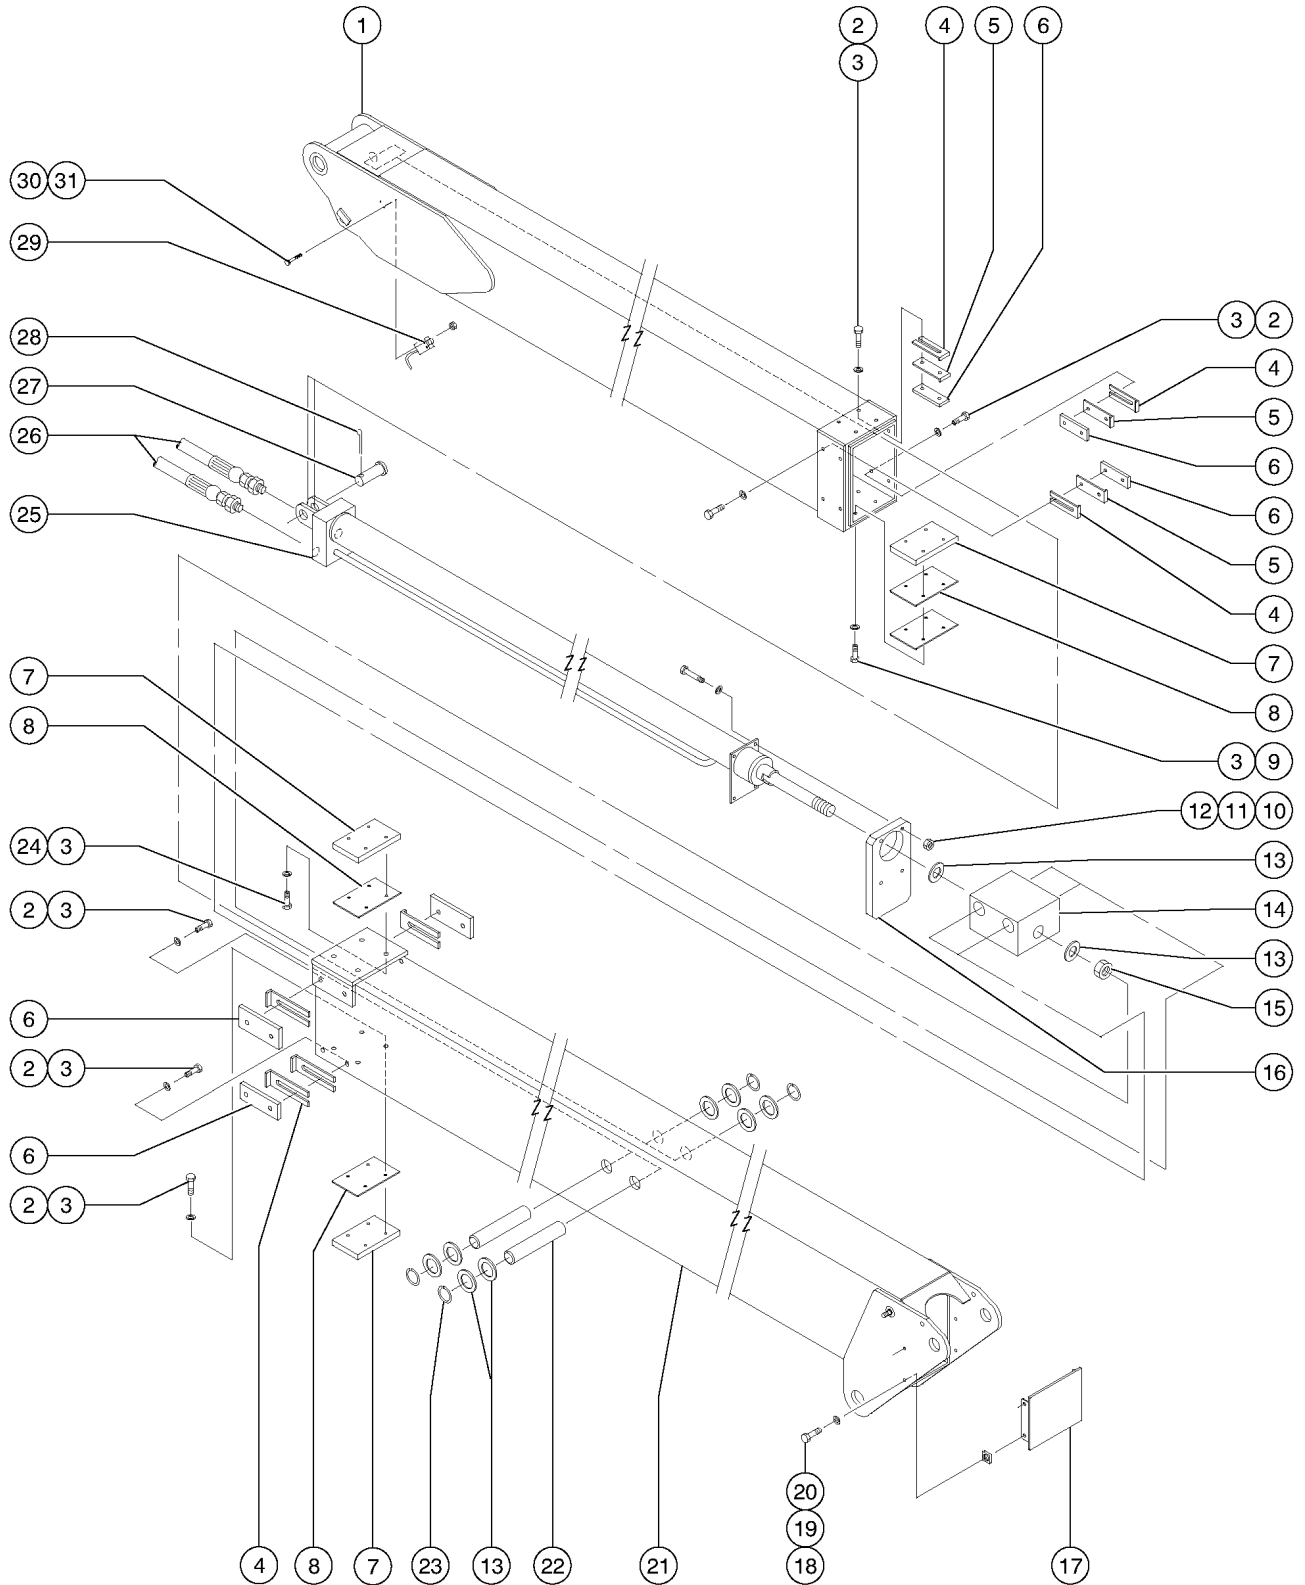

505.1 Primary and Extension Booms

Item	Part No.	Description	Qty.
1	102986GT	PRI BOOM TUBE ASSY W/WORD DECA	1
1-	102987GT	PRI BOOM TUBE ASSY W/SYM DECAL	
2	6175GT	SCREW,HHC,3/8-16 X 1	
3	6021GT	WASHER,LOCK,.375	
4	29080GT	SHIM,WEAR PAD,5X 1.5 16GA	
5	38620GT	SHIM,WEAR PAD,5 X 1.5,14GA	
6	30137GT	WEAR PAD,5 X 1.5 X .50 W/NUTS	9
7	30139GT	WEAR PAD,6.5 X 5 X.625 W/INSER	3
8	30472GT	SHIM,PRIMARY BOOM,.064 THK.	
9	6019GT	SCREW,HHC,3/8-16 X 1.25 GRD 5	
10	6091GT	NUT, NYLOCK, 1/4-20	
11	6638GT	WASHER, FLAT, USS, 1/4"Y	
12	8179GT	SCREW,HHC,1/4-20 X 2.25	
13	30255GT	WASHER,SHIM,1.27 X 2.13 X .062	
14	30116GT	CYLINDER MOUNT BAR	1
15	45303GT	NUT,NYLOCK,1.125-12	
16	30272GT	PAD,EXTENSION CYLINDER	1
17	30021GT	EXTENSION TUBE END CAP	1
18	6888GT	SCREW,HHC,1/4-20 X 1	
19	6356GT	WASHER,LOCK,.25	
20	56912GT	SPRING CLIP,1/4-20,.025-.15X.54,ZAG	
21	31086GT	EXTENSION BOOM TUBE ASSY,Z60	1
21-	30434GT	BEARING,1.25IDX1.50ODX0.88L	
22	30186GT	PIN,1.25DIAX6.67LG,2RING	2
23	824164GT	SNAP RING, EXTERNAL,1.25, ZAG	4
24	8255GT	SCREW,HHC,3/8-16 X .75	
25	111177GT	CYL,EXT 2.5 X 112.25,Z60 replaces older cylinder 89060	1
25A-	36648GT	VALVE,COUNTERBALANCE 2500 PSI* use with cylinder 111177 (extend)	

505.1 Primary and Extension Booms