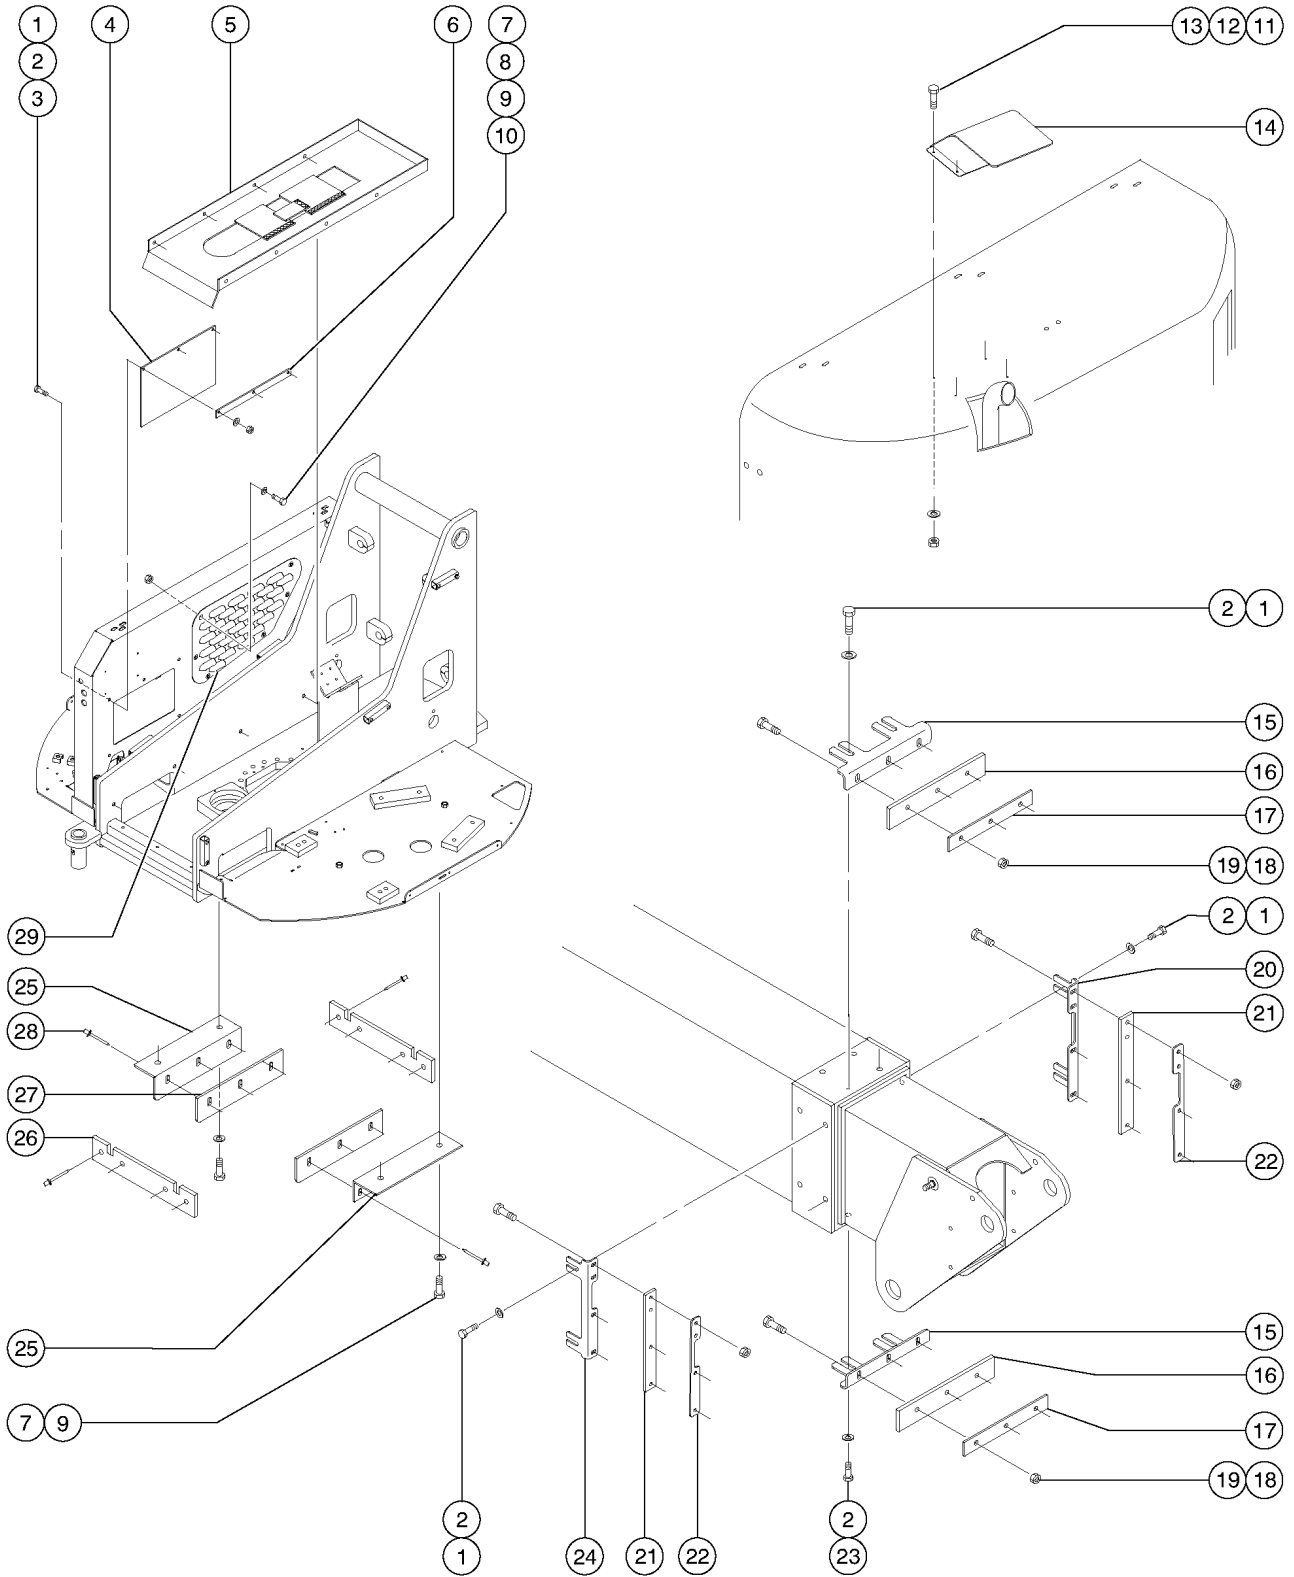

818.1 Hostile Environment Package - View 2

Item	Part No.	Description	Qty.
	34965GT	Z60 STD.HOSTILE ENVIRONMNT PKG	
	34964-SGT	Z60 DLX, HOSTILE ENVIRONMENT	
1	6019GT	SCREW,HHC,3/8-16 X 1.25 GRD 5	
2	5397GT	WASHER,FLAT,USS,5/16",Y	
3	4828GT	NUT,NYLOCK,3/8-16	
4	34902GT	RUBBER FLAP	1
5	34850GT	COVER,PROTECTIVE,SWING CHASSIS	1
6	34901PGT	PLATE,BLUE	1
7	6090GT	SCREW, HHC, 1/4-20 X .75	
8	6356GT	WASHER,LOCK,.25	
9	6638GT	WASHER, FLAT, USS, 1/4"Y	
10	6091GT	NUT, NYLOCK, 1/4-20	
11	6145GT	SCREW,HHC,1/4-20 X 1.5	
12	6638GT	WASHER, FLAT, USS, 1/4"Y	
13	6091GT	NUT, NYLOCK, 1/4-20	
14	34359-SGT	EXHAUST HOOD WELDMENT	1
15	63145PGT	WIPER BRACKET, PAINTED	2
16	63146GT	WIPER	2
17	63163PGT	BACKING PLATE, PAINTED	2
18	6889GT	NUT,LP NYLOCK,1/4-20	
19	6878GT	BOLT,CARRIAGE,1/4-20 X .75,G2	
20	63183PGT	WIPER BRACKET, PAINTED	1
21	63165GT	WIPER	2
22	63166PGT	BACKING PLATE, PAINTED	2
23	8516GT	SCREW, HCC, 3/8-16 X 1.50	
24	63140PGT	WIPER BRACKET, PAINTED	1
25	35452PGT	ANGLE,RING GEAR BLUE	2
26	35450GT	RUBBER GUARD,RING GEAR	2