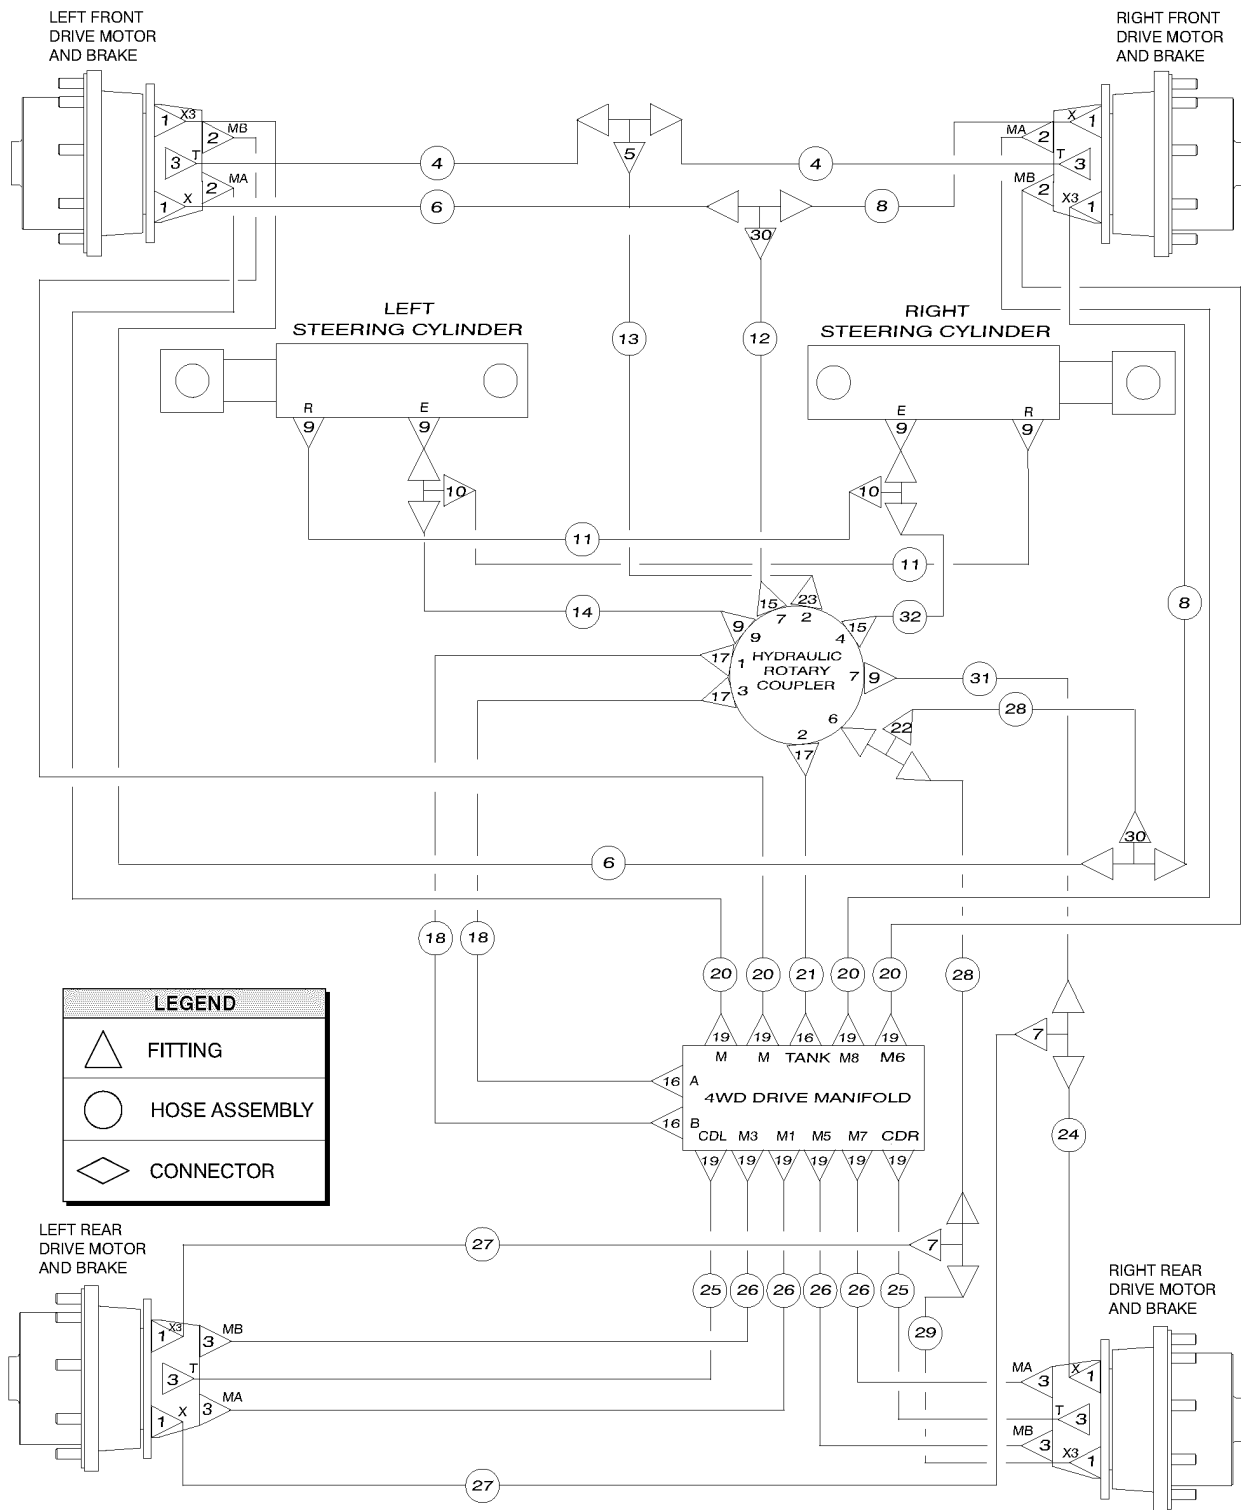

712.1 4WD Drive System (to SN 4385)

Item	Part No.	Description	Qty.
	49613GT	PLUG AND CAP KIT-SERVICE,ORFS*	
	49612GT	O-RING KIT (ORFS FITTINGS)	
1	48905GT	CONN,520120-4***	4
2	54283GT	ELBOW,90D,520220-8-10	4
3	48946GT	CONN,520120-8-10	8
4	49183-5863GT	HOSE ASSY,1/2,STR FEM,STR FEM	2
5	48939GT	TEE,BRANCH,520433-8	1
6	49117-6119GT	HOSE ASSY,1/4,90 FEM,STR FEM**	1
7	48909GT	TEE,BULKHEAD,RUN,520958-4	2
8	49117-5919GT	HOSE ASSY,1/4,90 FEM,STR FEM	2
9	48915GT	ELBOW,90D,520220-6	2
10	48918GT	TEE,RUN,520428-6	2
11	49130-2582GT	HOSE ASSY 3/8, STR FEM,STR FEM	2
12	89553-4476GT	HOSE ASSY, 1/4" STR M,STR FM	1
13	89555-3708GT	HOSE ASSY, 1/2" STR M,STR FM	1
14	49130-5582GT	HOSE ASSY 3/8, STR FEM,STR FEM	1
15	48920GT	ELBOW,45D,520320-6	2
16	48960GT	CONN,520120-4-6***	3
17	48963GT	FITTING,ELBOW,45D,520320-12***	3
18	49156-2756GT	HOSE ASSY,3/4,90 FEM,STR FEM	2
19	48933GT	CONN,520120-8***	10
20	81812-11192GT	ASSY, HOSE, HYD, 4250, -8, STR, STR	4
21	61074-2072GT	HOSE ASSEMBLY 3/4" STR-STR	1
22	48919GT	TEE,BRANCH,520429-6	1
23	48937GT	ELBOW,45D,520320-8	1
24	49119-3278GT	HOSE ASSY,1/4,STR FEM,STR FEM	1
25	75278-4579GT	HOSE ASSY,1/2,90 FEM,STR FEM	1
26	81812-4628GT	ASSY, HOSE, HYD, -8, 4250, STR, STR	4