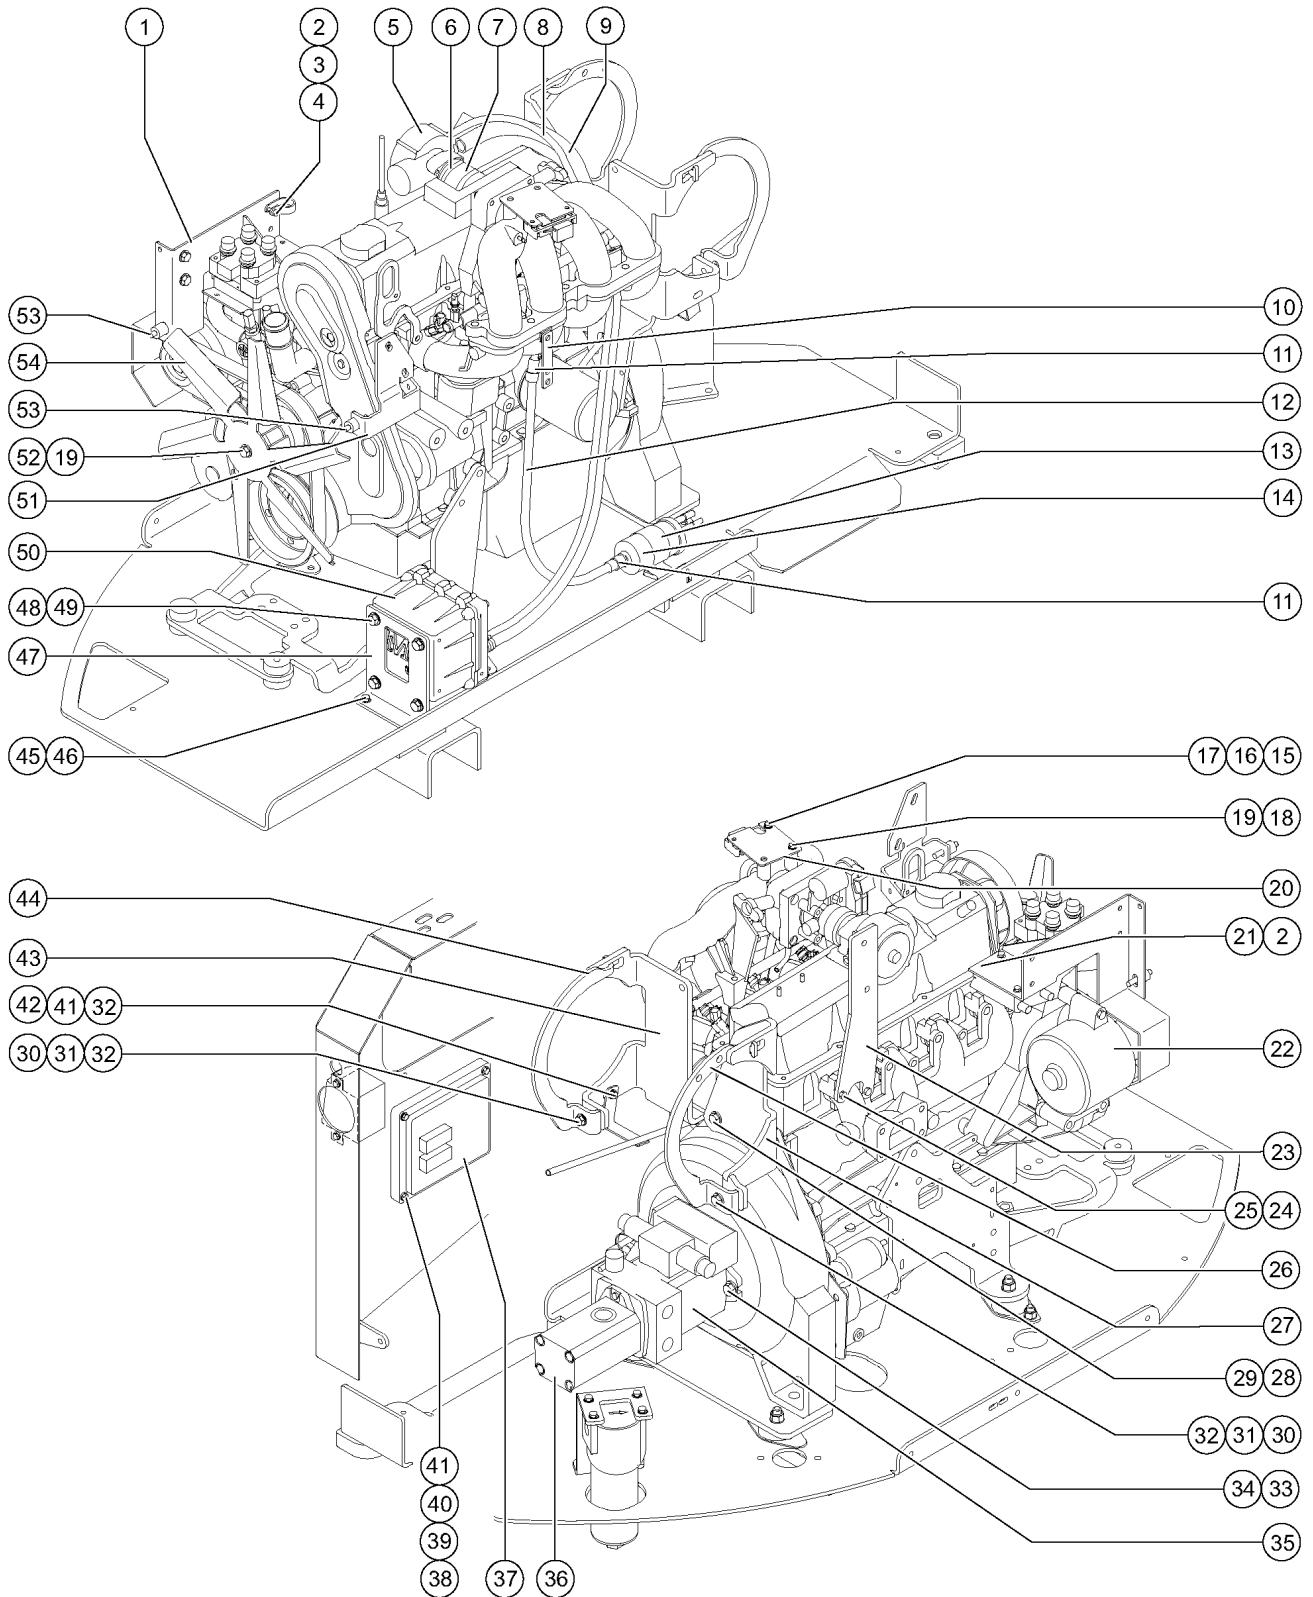

410.1 Ford LRG-425 EFI Engine - View 2 (from SN 4546)

Item	Part No.	Description	Qty.
	65770GT	BELT,TIMING,FORD LRG423/425EFI	
1	89921GT	WELDMENT,COOLANT BOTTLE MOUNT	1
2	67537GT	SCREW,HHC,M5 X 12MM	
3	49413GT	WASHER,FLAT, M5 YELLOW ZINC	
4	6833GT	CLAMP,0.50,#8 X 1/4,RUB CUSH	1
5	106485GT	MIXER,AIR VALVE,TIER II FORD**	1
6	35434GT	CLAMP, HOSE, 1.56-2.5"	2
7	102117GT	HOSE,2.0 ID X 2.0" LG	1
8	102128GT	HOSE,VAC 3/16 FORD TIER II	1
9	102119GT	HOSE,3/4,LP from regulator to mixer	8
10	102065PGT	BAR,HARNESS CONNECTOR MOUNT	1
11	65892GT	CONN. ASSY,7.9 TUBE X6.35 HOSE	1
12	71909GT	HOSE,FUEL,5/16 HIGH PRESSURE**	1
13	65453GT	BRACKET-FUEL FILTER (52567)	1
14	58967GT	FUEL PRESSURE REG,425EFI***	1
15	49817GT	SCREW,PHILLIPS,PHM,10-32 X1.25	
16	6146GT	WASHER,FLAT,MS,#10,Y	
17	6178GT	NUT, NYLOCK, 10-32	
18	23057GT	SCREW,HHC,M8 X 20MM	
19	49408GT	WASHER, LOCK, M8	
20	53821PGT	BRACKET,MAP SENSOR,PAINTED	1
21	49407GT	WASHER,LOCK,M6	
22	33960GT	ALTERNATOR,LRG-423 RE-BUILT*	1
23	89917PGT	PLATE,AIR FILTER MOUNT,FORD	1
24	10107GT	SCREW,HHC,5/16-18 X .75	
25	6782GT	NUT, NYLOCK, 5/16-18	
26	106271PGT	CLAMP,FORD MUFFLER,PAINTED	1
27	101126PGT	FORMING,RH MUFFLER SUP PAINTED	1