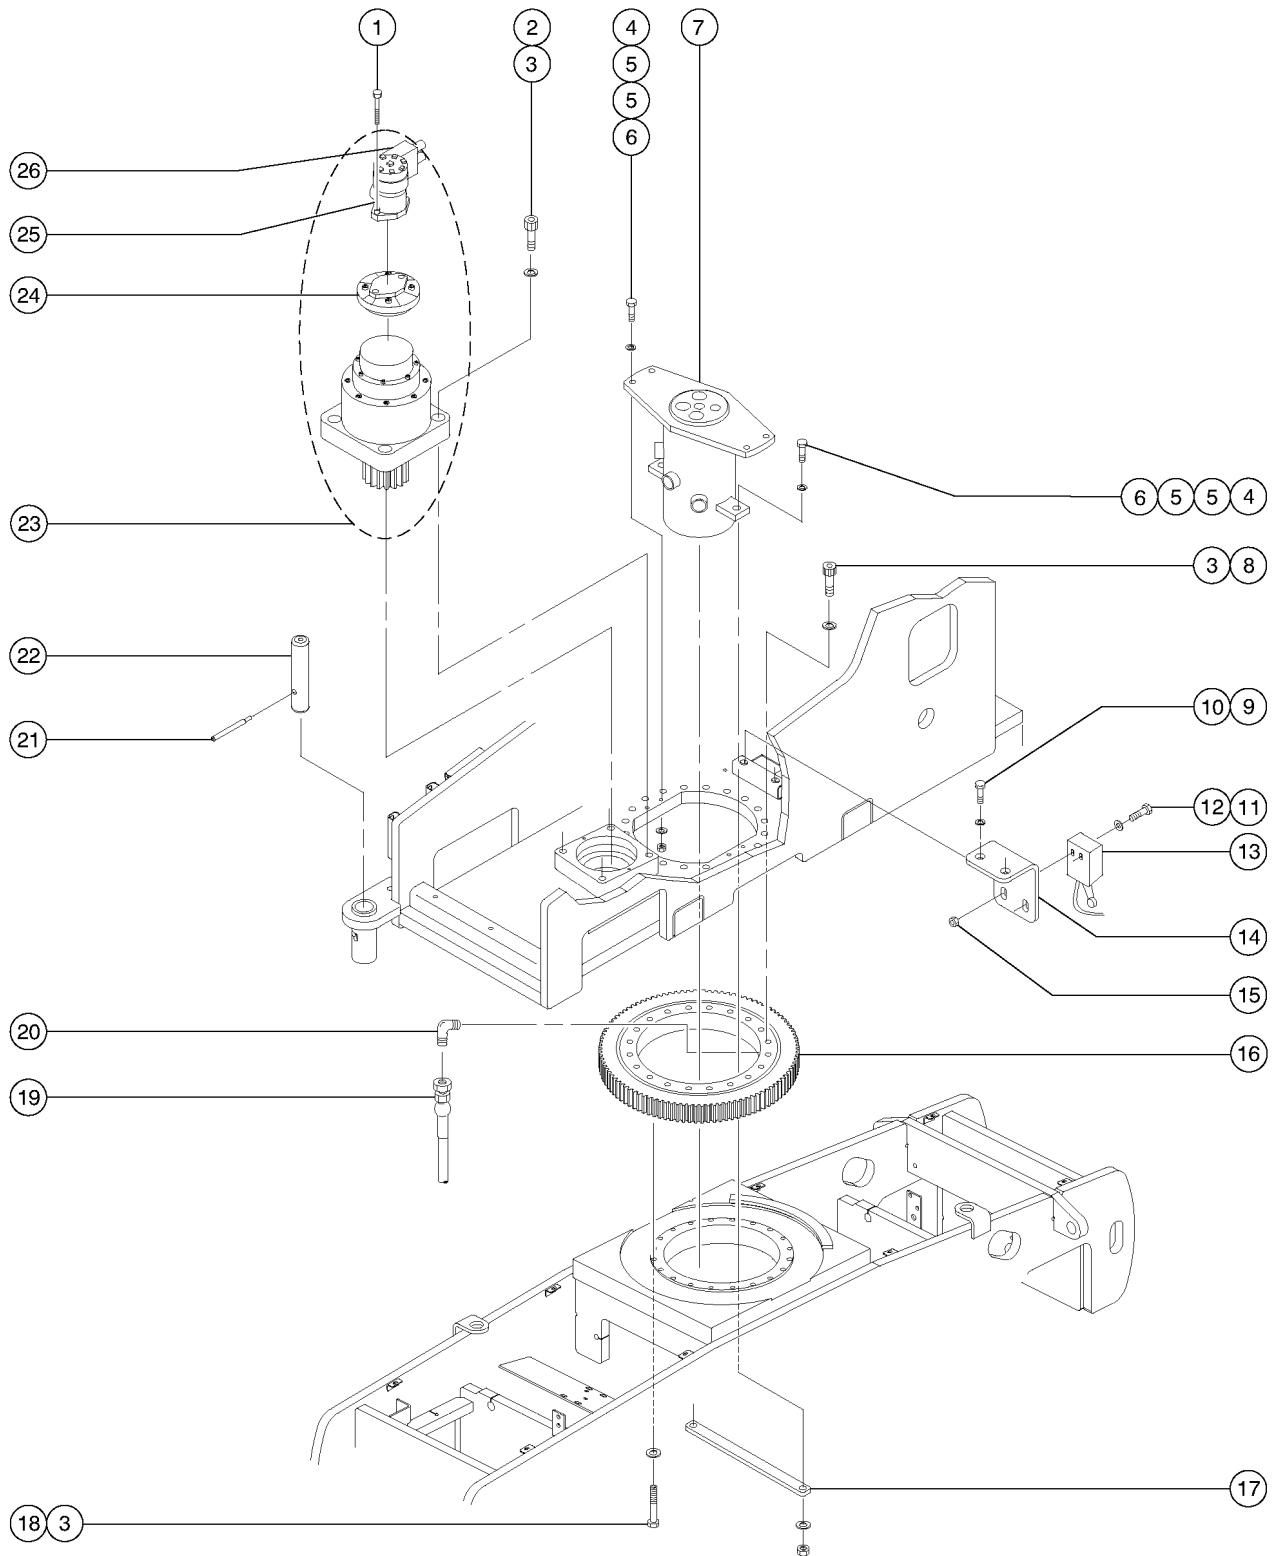

304.1 Turntable Rotation and Hydraulic Rotary Coupler Installation

304.1 Turntable Rotation and Hydraulic Rotary Coupler Installation

Item	Part No.	Description	Qty.
1	56843GT	SCREW,SHC,1/2-13 X 1.50,A574 .....	
2	81110GT	SCREW,HHC,5/8-11 X 2 GRD.8 .....	4
3	13064GT	WASHER,FLAT,.625 HARDENED .....	44
4	13918GT	SCREW,HHC,3/8-16 X 1.75,GRD.8 .....	6
5	5397GT	WASHER,FLAT,USS,5/16",Y .....	
6	4828GT	NUT,NYLOCK,3/8-16 .....	
7	48541GT	HYD.SWIV.,9PORT S60,Z60 .....	1
		to SN 4385	
7A-	49528GT	SEAL KIT,SWIVEL (48541) .....	
		use with 48541	
7B-	89571GT	SWIVEL,HYD 8 PORT*** .....	
		from SN 4386	
7C-	94937GT	SEAL KIT,8-PORT SWIVEL .....	
		use with 89571	
7D-	T106954GT	SEAL, O-RING LIP .....	
		use with 48541 and 89571	
7E-	T106955GT	SEAL, POLY, CHAMFER .....	
		use with 48541 and 89571	
7F-	T106957GT	SEAL, CAP, NOTCHED .....	
		use with 89571	
7G-	T106961GT	SEAL, O-RING ENERGIZER .....	
		use with 89571	
7H-	T106962GT	SEAL, CAP, NOTCHED .....	
		use with 89571	
7I-	T106956GT	SEAL,O-RING,SQUARE .....	
		use with 48541	
7J-	T106958GT	SEAL, CAP .....	
		use with 48541	
7K-	T106959GT	SEAL, CROWN, 2 PART .....	
		use with 48541	
7L-	T106960GT	SEAL, CAP .....	
		use with 48541	
7M-	216248GT	THRUST RING*** .....	
		use with 48541	
7N-	216249GT	RETAINING RING*** .....	
		use with 48541	
7O-	216248GT	THRUST RING*** .....	
		use with 48541	
7P-	216249GT	RETAINING RING*** .....	
		use with 48541	
8	45066GT	SCREW,SHC,5/8-11 X 2.25 .....	20
9	7339GT	SCREW,HHC,1/4-20 X .5 .....	
10	6356GT	WASHER,LOCK,.25 .....	
11	22541GT	SCREW,RHM,10-32 X 1.5 .....	
12	6146GT	WASHER,FLAT,MS,#10,Y .....	