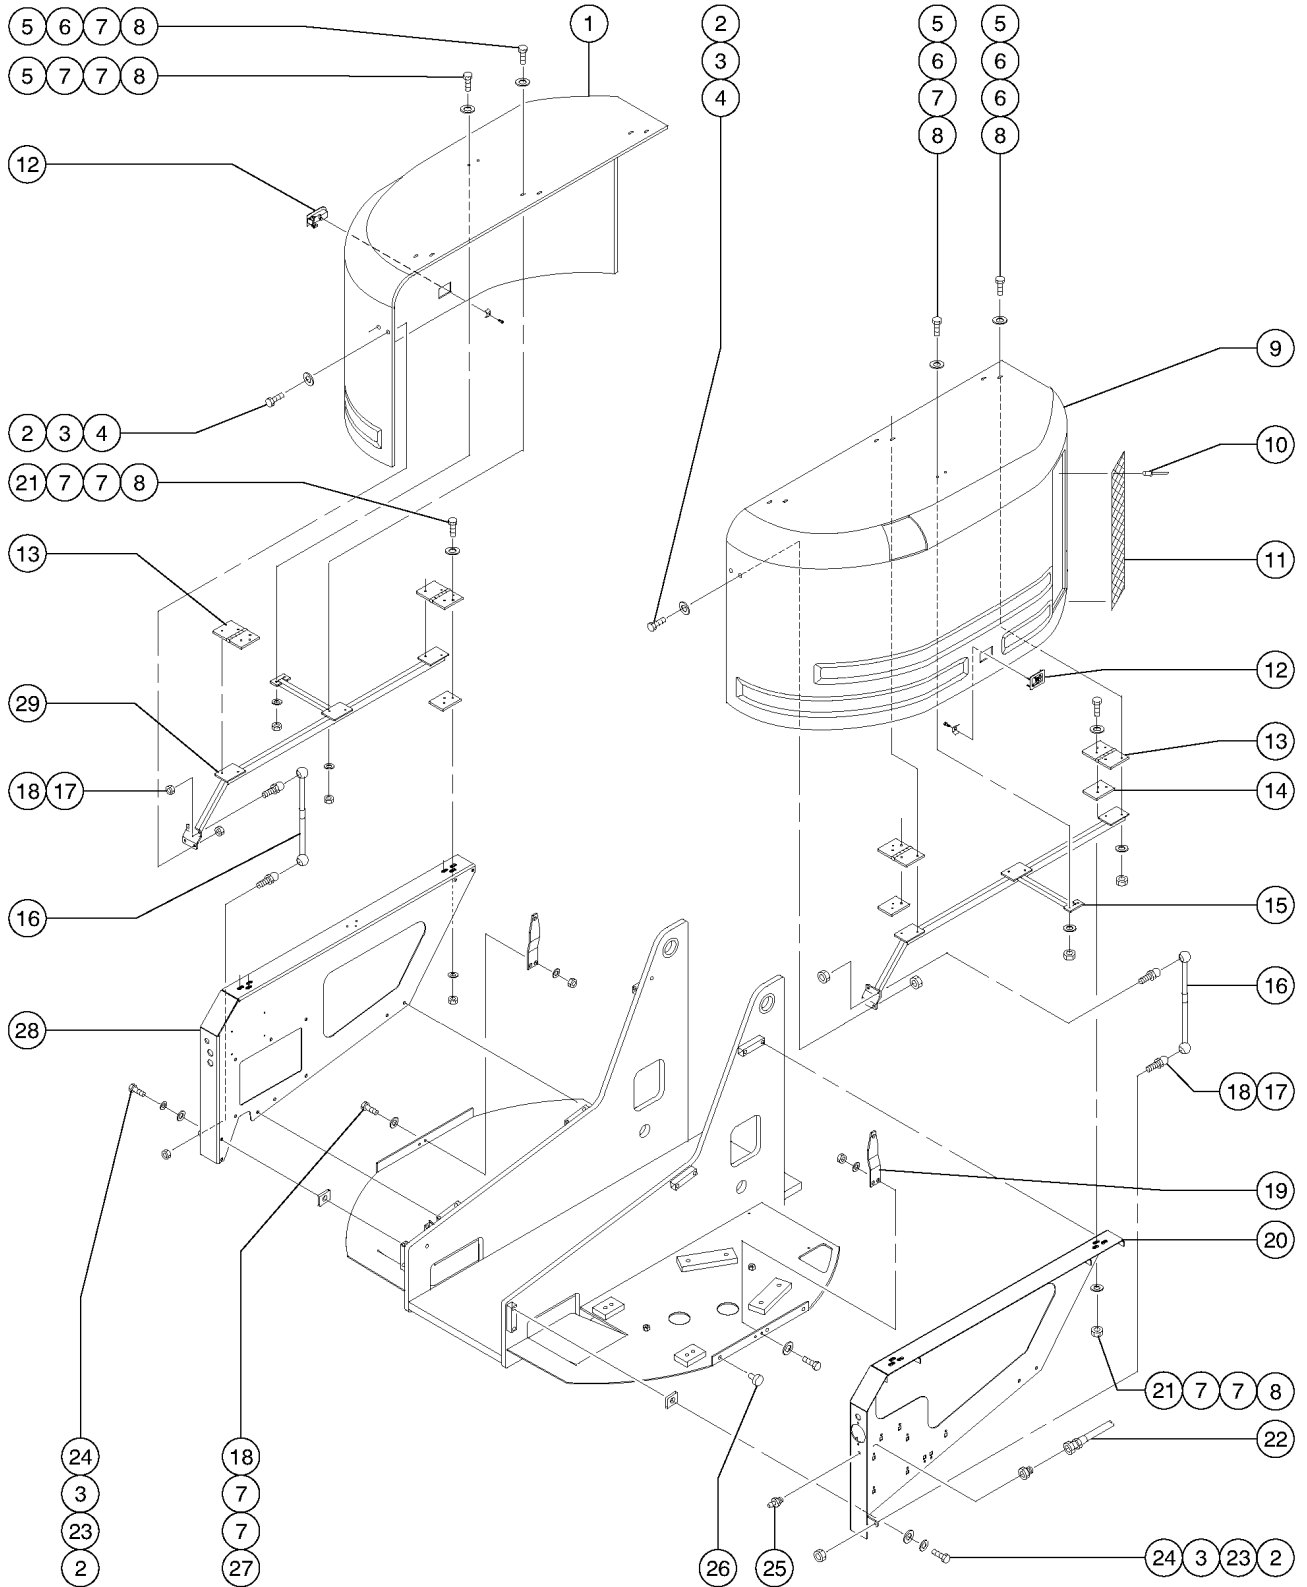

308.1 Turntable Covers

308.1 Turntable Covers

<i>Item</i>	<i>Part No.</i>	<i>Description</i>	<i>Qty.</i>
22		Ref. Bearing Lubrication Hose Assembly (refer to 304.1)	
23	6021GT	WASHER,LOCK,.375	
24	29868GT	SPRING CLIP,3/8-16,.05-.20X.73,ZAG	
25	28646GT	ZERK,GREASE,1/8 NPT	1
25	30430GT	BULKHEAD,FEMALE X 4	
26	34619GT	BUMPER,RUBBER***	6
27	13002GT	SCREW,HHC,5/16-18 X 1 GR5	
28	89629GT	WELDMENT,BULKHEAD,LEFT SIDE	1
29	53524-SGT	COVER REINFORCEMENT, L.H.	1