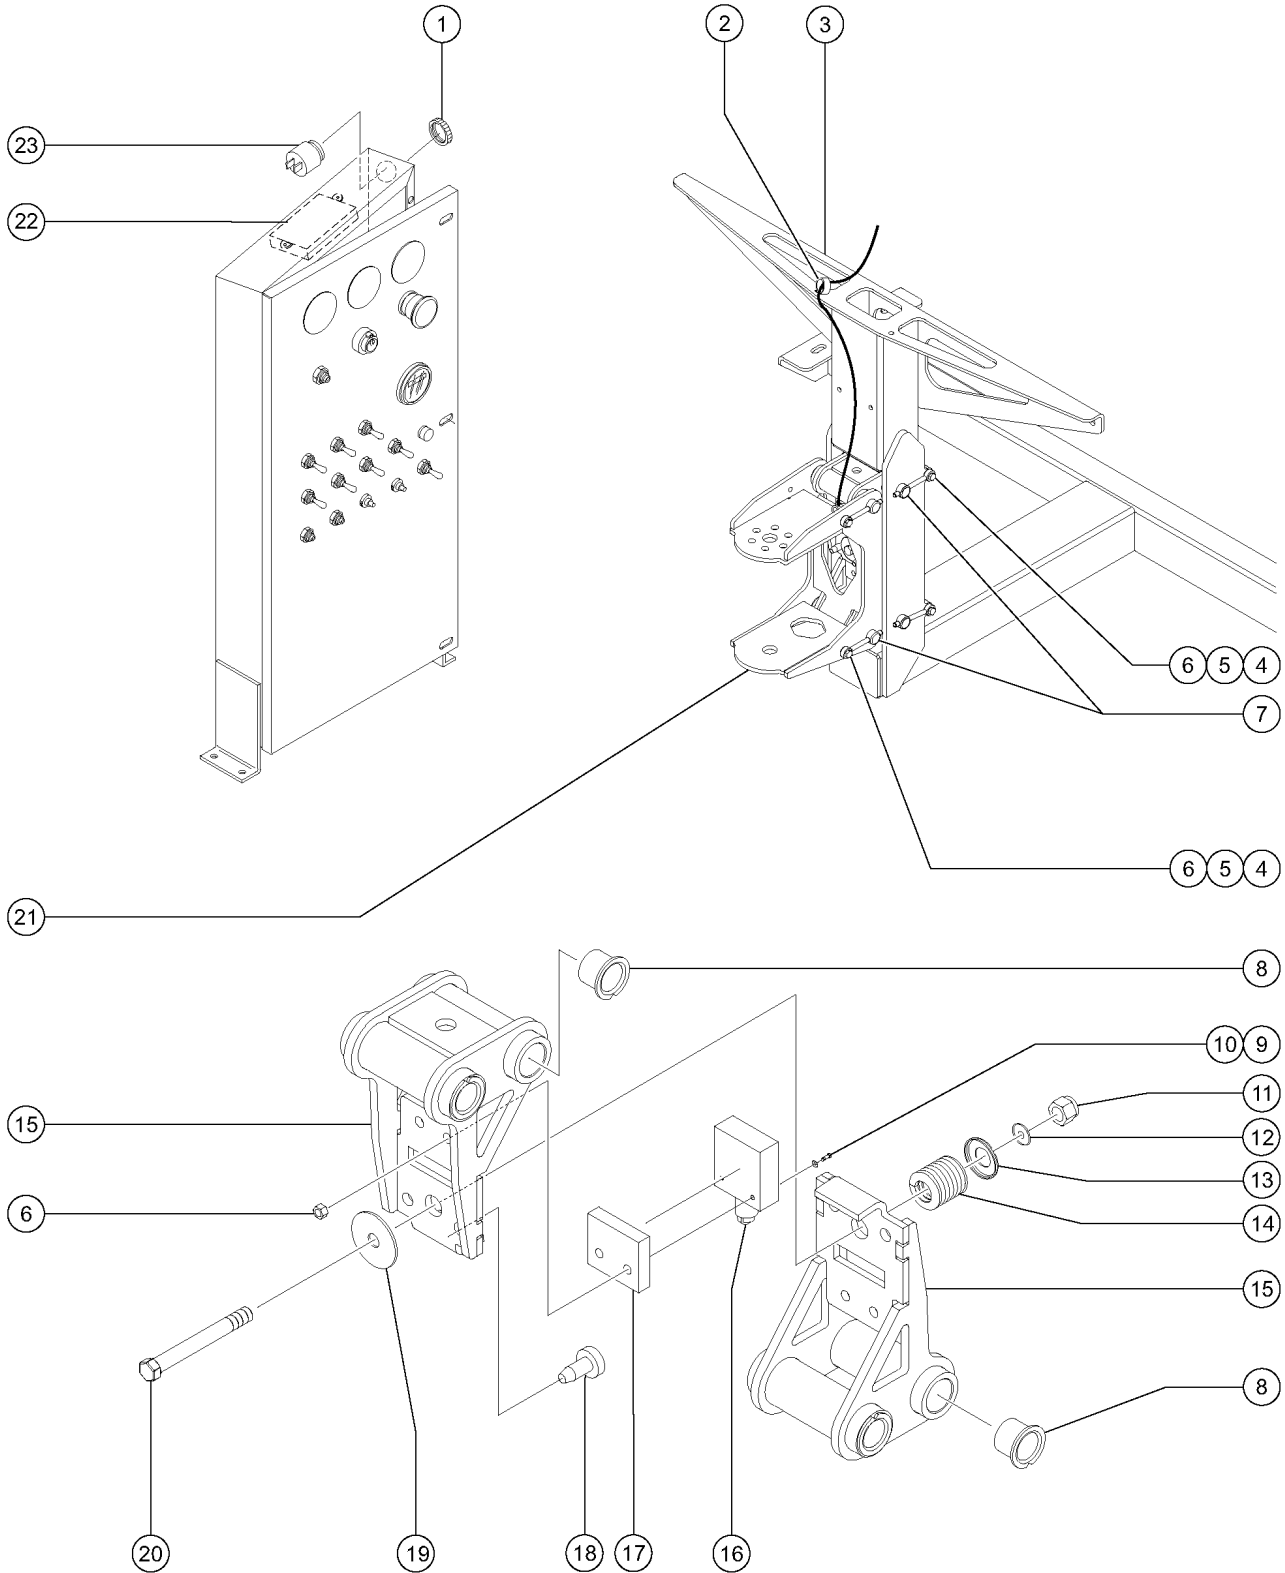

804.1 Platform Overload - European Models

804.1 Platform Overload - European Models

<i>Item</i>	<i>Part No.</i>	<i>Description</i>	<i>Qty.</i>
21	101845GT	ROTATOR MOUNT KIT	1
22	128045GT	MODULE,LOAD SENSE 2007	1
23	45383GT	ALARM,WARBLE TONE 5-30 VDC*** order 72326 retainer nut separately	1