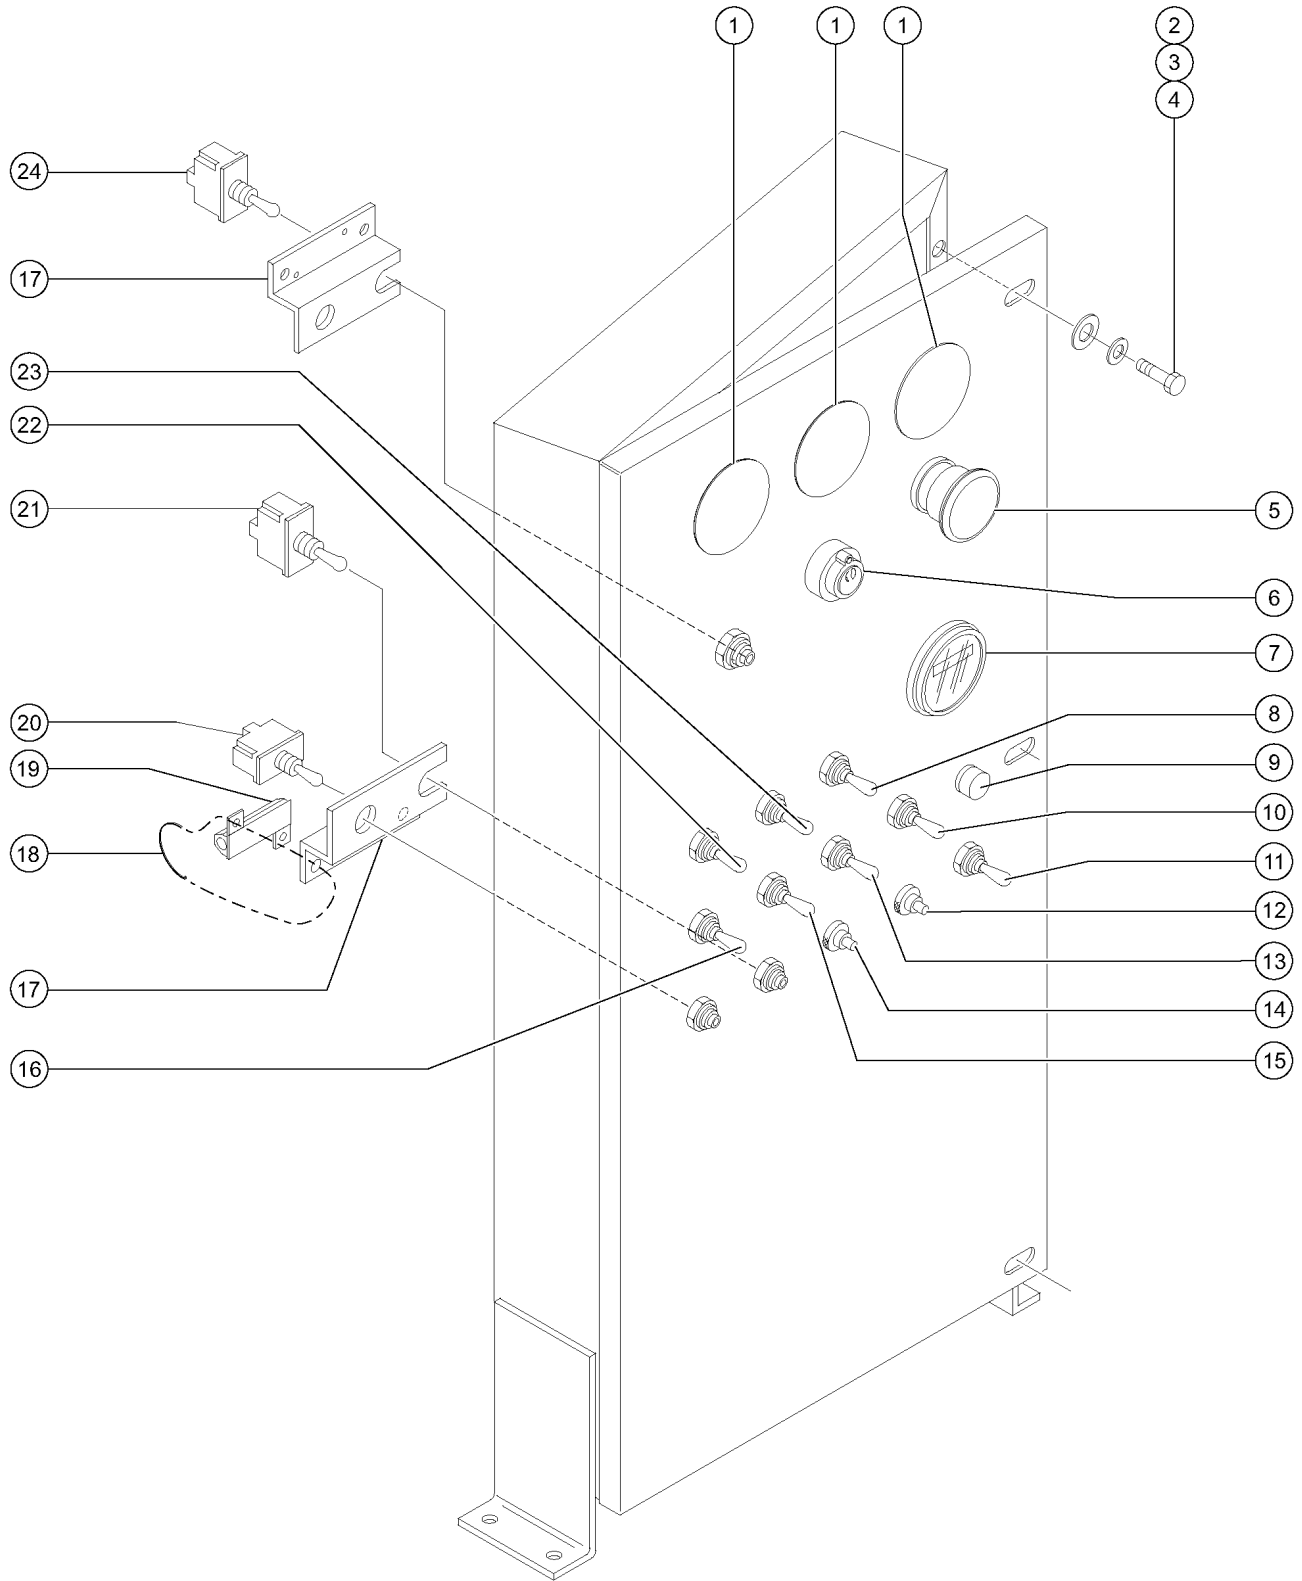

305.1 Ground Controls - View 1 (to SN 4333)

Item	Part No.	Description	Qty.
	30740PGT	CONTROL BOX, GROUND,PAINTED ..... parts listed below are not included	
	27246GT	BOOT,TOGGLE SWITCH,SHORT*	
	128578GT	SCREW T-SWITCH PH/PH 6-32X1/4	
1	81900GT	PLUG,NYLON 2.093 BLACK DOMED	3
2	6090GT	SCREW, HHC, 1/4-20 X .75	
3	6356GT	WASHER,LOCK,,25	
4	6638GT	WASHER, FLAT, USS, 1/4"Y	
5	66812GT	BUTTON,PUSH,RED MUSHROOM HEAD	1
5-	66817GT	BASE WITH 1 NC CONTACT, E-STOP ..... includes N.C. contacts	
5-	66818GT	CONTACT,NC	
5-	146478GT	BOOT(BELLOWS),E-STOP,BLACK	
6	66811GT	KEYSWITCH,3POS.MNTND.DR WKEY** ..... includes keyswitch and two keys, not included: base and contacts.	1
6-	21982GT	KEY,SINGLE***	
6-	37947GT	KEYS,10 PACK***	
6-	66814GT	CONTACT,N.O.*** ..... includes N.O. contacts	
6-	66816GT	CONTACT,N.O.***	
7	19506GT	HOUR METER, 10-80 VOLTS*** ..... includes mounting bracket	1
8	128202GT	SWITCH TOGGLE ASSY DPDT 3P MOM	1
9	824879GT	LIGHT,LED IND. RED 12V NH ..... Ford models (Complete LED light assembly)	1
9-	229567GT	PLUG,SANTOPRENE .5 BLACK DOME ..... Deutz models	
9-	128200GT	SWITCH TOGGLE ASSY SPDT 3P MOM ..... Deutz models	
10	128200GT	SWITCH TOGGLE ASSY SPDT 3P MOM	1
11	128200GT	SWITCH TOGGLE ASSY SPDT 3P MOM	1
12	147094GT	ASSY, CIRCUIT BREAKER 15A	1
13	128205GT	SWITCH TOGGLE ASSY DPDT 2P MNT ..... Ford models	1
13-	229567GT	PLUG,SANTOPRENE .5 BLACK DOME ..... Deutz models	
14	147094GT	ASSY, CIRCUIT BREAKER 15A	1
15	128200GT	SWITCH TOGGLE ASSY SPDT 3P MOM	1