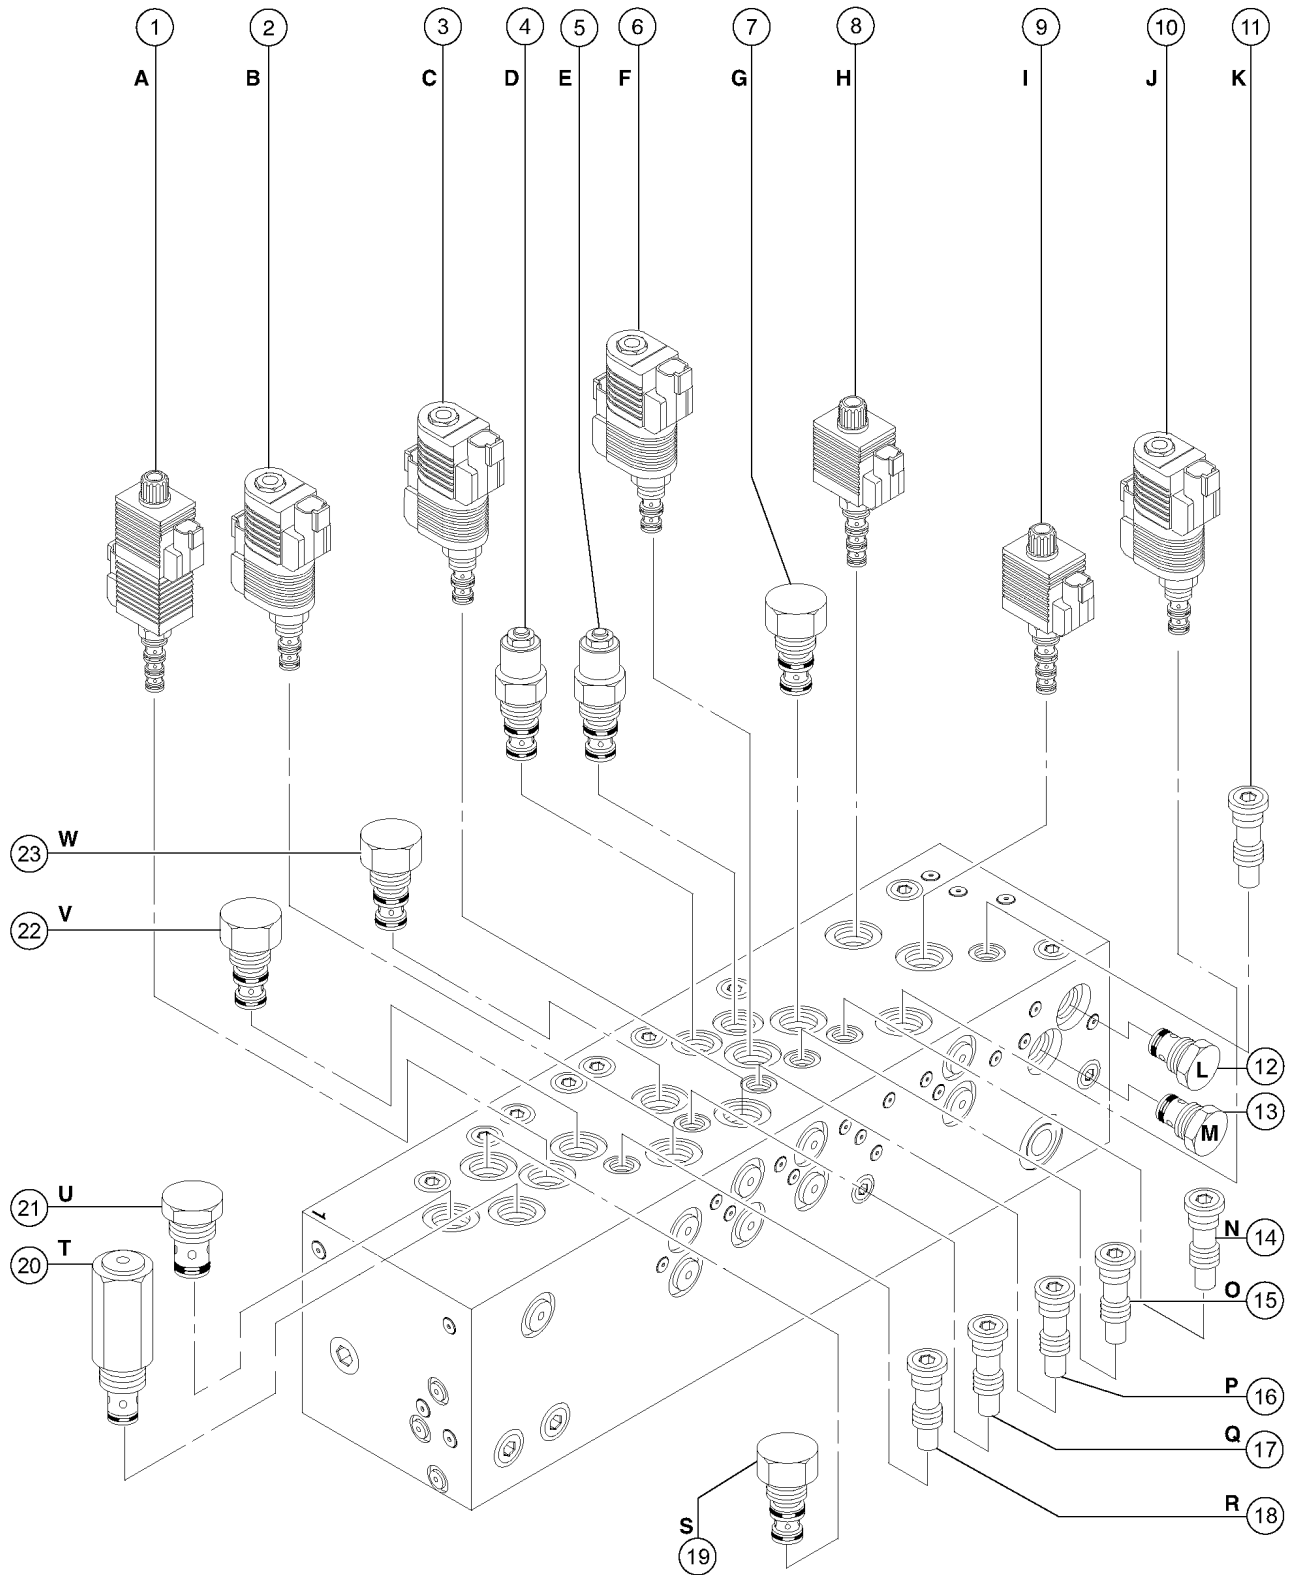

Item	Part No.	Description	Qty.
6-	89311GT	SPACER, DUAL COIL SIZE #8	
7	27802GT	VALVE,DIFFERENTIAL SENSING*** G, Turntable rotate left/right	
8	89309GT	VALVE - SOLENOID 2POSITION 3WA H, Boom extend	
8-	89310GT	SEAL KIT, SOLENOID VALVE	
8-	45912GT	NUT,SOLENOID VALVE 2P3W	
8-	89306GT	COIL, SOLENOID VALVE	
9	89309GT	VALVE - SOLENOID 2POSITION 3WA I, Boom retract	
9-	89310GT	SEAL KIT, SOLENOID VALVE	
9-	45912GT	NUT,SOLENOID VALVE 2P3W	
9-	89306GT	COIL, SOLENOID VALVE	
10	89307GT	VALVE,SOLENOID 3POS 4WAY* J, Turntable rotate left/right	
10-	62273GT	COIL,GREEN W/ 2 PIN CONNECTOR*	
10-	72047GT	SEAL KIT, SOLENOID VALVE	
10-	52943GT	NUT, SOLENOID VALVE COIL	
10-	89311GT	SPACER, DUAL COIL SIZE #8	
11	43599GT	VALVE,CHECK K, Boom extend	
11-	110200GT	SEAL KIT, VALVE, #4	
12	62257GT	VALVE,CHECK, 30 PSI L, Jib boom select	
13	32975GT	VALVE,FLOW REGULATOR 0.1 GPM M, Flow control	
14	43599GT	VALVE,CHECK N, Turntable rotate left/right	
15	43599GT	VALVE,CHECK O, Platform level up	
16	43599GT	VALVE,CHECK P, Platform level down	
17	43599GT	VALVE,CHECK Q, Primary boom up/down	
18	43599GT	VALVE,CHECK R, Secondary boom up/down	
19	111705GT	VALVE,FLOW REGULATOR 3.5 GPM** S, Steer left/right	
20	31529GT	VALVE,RELIEF 2400 PSI*** T, System relief	
21	27836GT	VALVE,CHECK,5 PSI U, Pressure in from drive pump	
22	27802GT	VALVE,DIFFERENTIAL SENSING*** V, Secondary boom up/down	

704.1 Function Manifold - View 1 (to SN 4460)