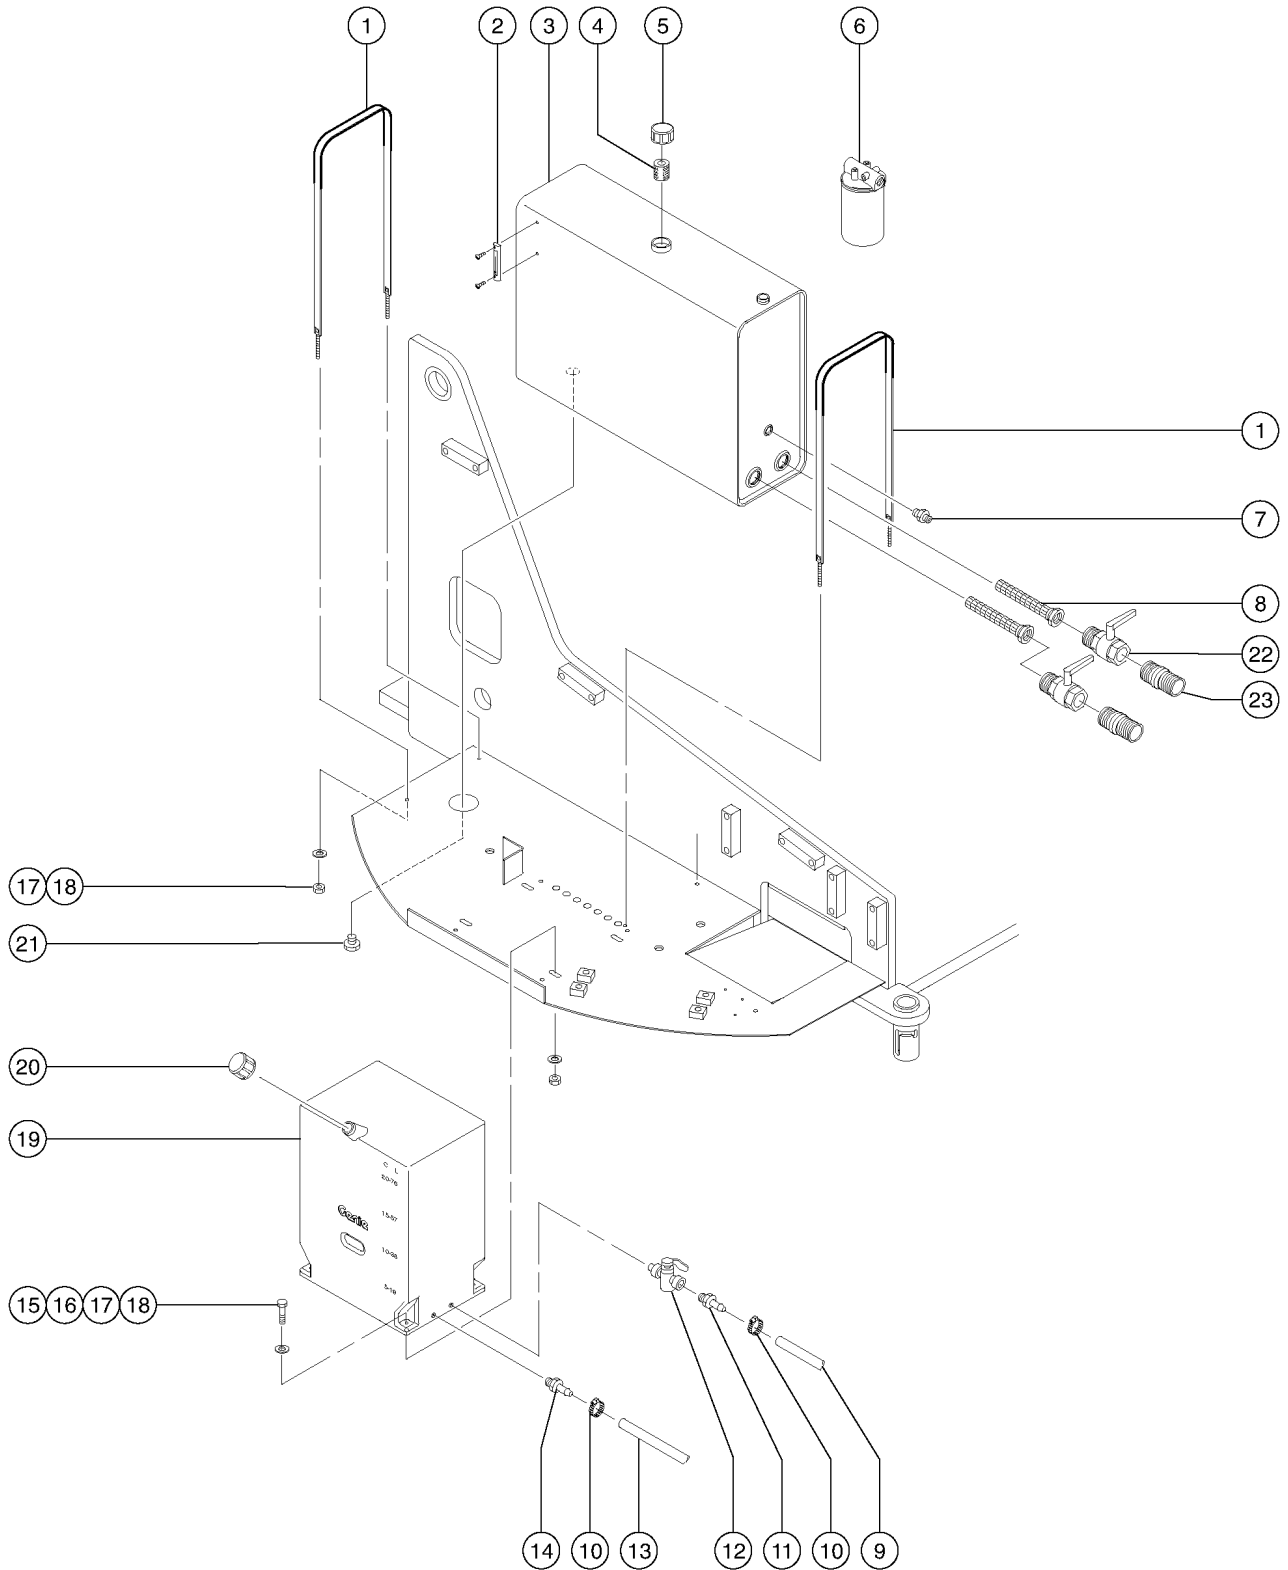

302.1 Hydraulic and Fuel Tanks - Diesel Models

302.1 Hydraulic and Fuel Tanks - Diesel Models

Item	Part No.	Description	Qty.
1	31524GT	STRAP ASSY,TANK, 66 INCH	2
1-	31658GT	EXTRUSION,RUBBER BUMPER STRIP	40
2	21141GT	GAUGE-SIGHT,LHA-LGTB***	1
3	102988GT	HYDRAULIC TANK ASSY W/WORD DEC	1
		includes items 2, 4, 5, 7, 8 and 21	
3-	102989GT	HYDRAULIC TANK ASSY W/SYMB DEC	
		includes items 2, 4, 5, 7, 8 and 21	
4	31506GT	STRAINER,FILLER NECK	1
5	53527GT	CAP,FILLER BREATHER,3 MICRON**	1
6	48470GT	FILTER ASSEMBLY W/IND L,PAPER	1
6-	58930GT	INDICATOR,29908,20279,48470	
6-	46014GT	FILTER,ELEMENT,BETA(6)=200	
7	48922GT	CONN,520102-6-6	1
8	45161GT	STRAINER ASSEMBLY,1.5" NPT	1
9	27089GT	HOSE,5/16 FUEL,SAE 30R7	
10	21465GT	CLAMP,HOSE, .25" TO .63" X .3125"	2
11	53023GT	FITTING,1/4 MPT 5/16 BARB	1
12	19487GT	VALVE, FUEL LOCK	1
13	30490GT	HOSE,1/4 FUEL LINE,SAE 30R7	
14	29137GT	HOSE END,MALE.25 X .25 MPT***	1
15	8178GT	SCREW,HHC,3/8-16 X 2.5	
16	6097GT	WASHER,FLAT,USS,3/8",Y	
17	5397GT	WASHER,FLAT,USS,5/16",Y	
18	4828GT	NUT,NYLOCK,3/8-16	
19	65611-SGT	FUEL TANK ASSY W/CAP, 20 GAL**	1
		includes item 20	
19-	54325GT	FITTING,BULKHEAD,1/4NPT,FUELTK	
20	101726GT	CAP,FUEL,DIESEL,1/8"VENT(GRN)	1
		no longer available, (replaced by 1316635)	
20B	1316635GT	CAP, FUEL, DIESEL, 0.08 IN HOLE (BLACK)	1
21	31507GT	PLUG,SQUARE HEAD,3/4 MPT	1
22	48994GT	VALVE,BALL,16 MPT-16 FPT***	2