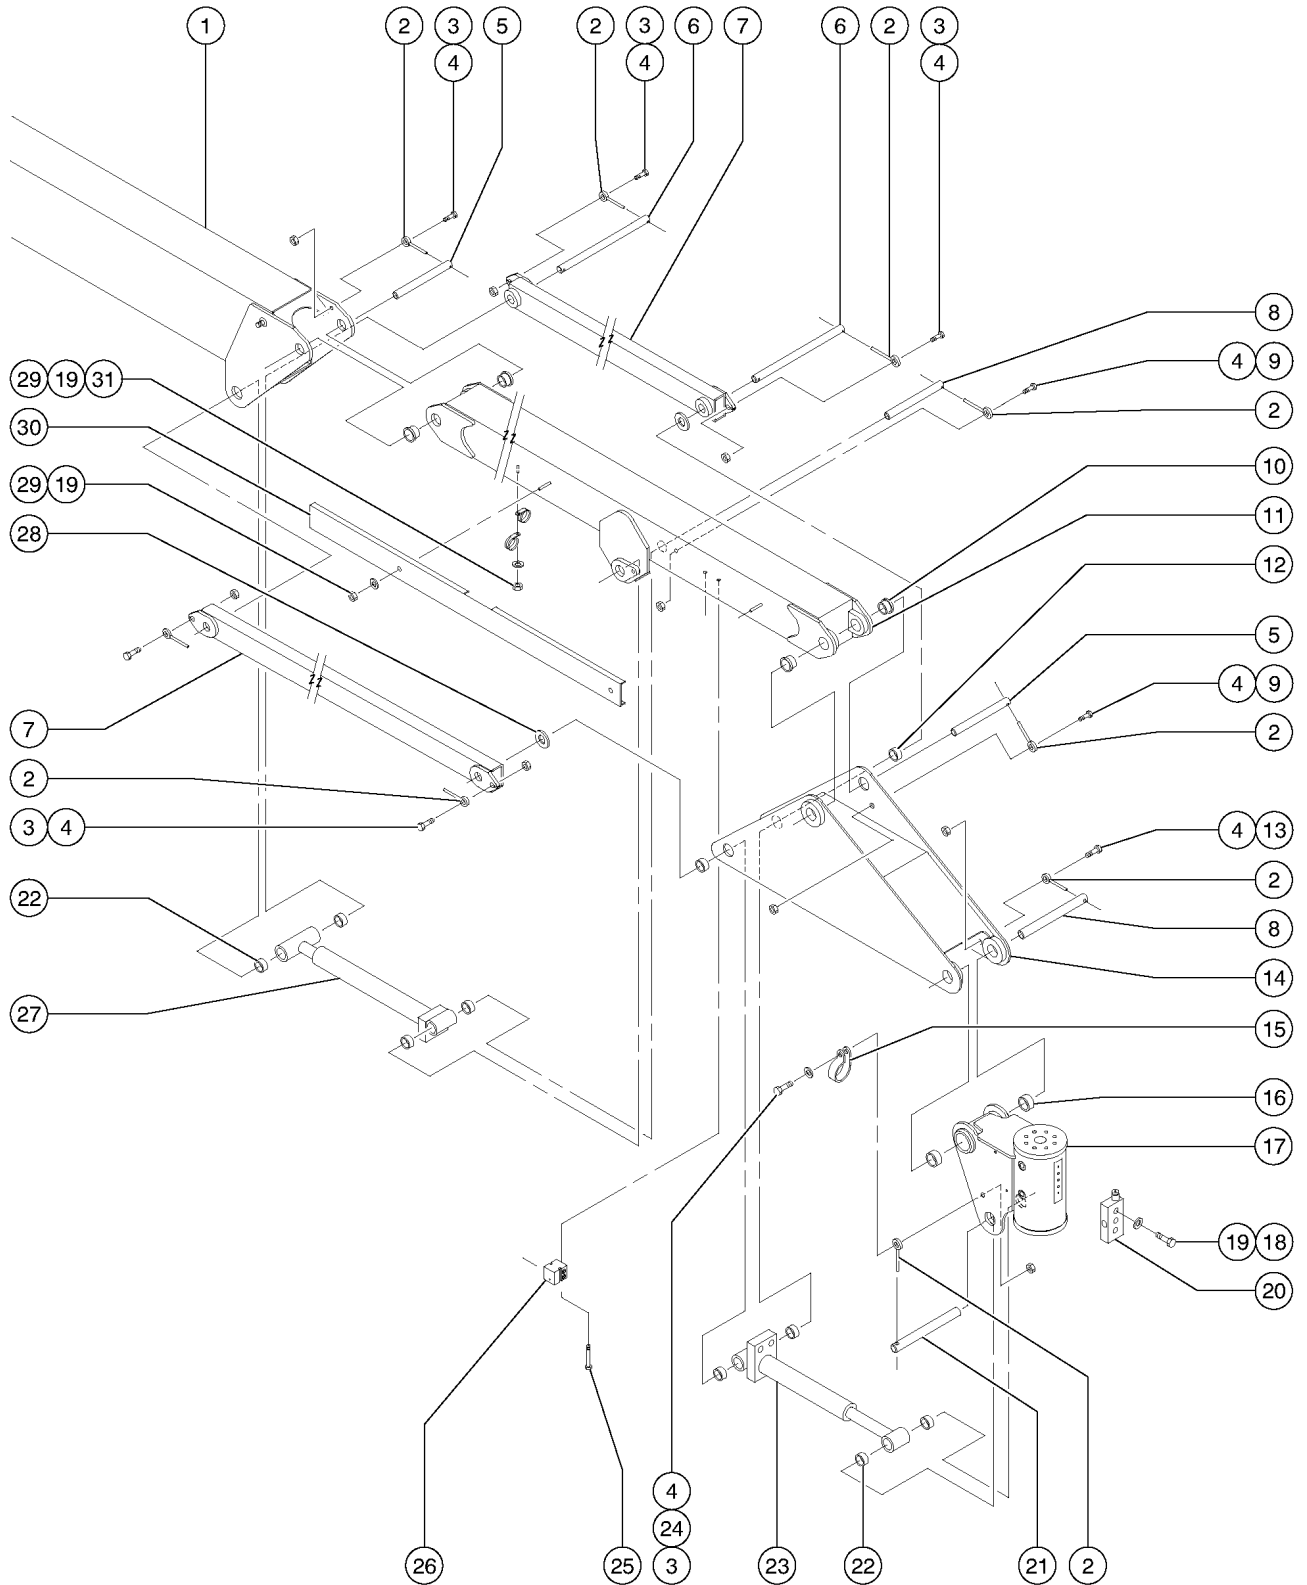

507.1 Jib Boom and Platform Rotator

507.1 Jib Boom and Platform Rotator

Item	Part No.	Description	Qty.
22	47377GT	BEARING,1.25 ID X 1.5 OD X .75	8
23	226537GT	CYLINDER,SLAVE replaces previous cylinder 63212 (no longer available), includes item 22	1
23-	63352GT	SEAL KIT CYL.Z60(63212) use with cylinder 63212 or 226537	
23-	29083GT	VALVE,COUNTERBALANCE,2500 PSI* use with cylinder 63212	
23-	74872GT	VALVE,COUNTERBALANCE 3000 PSI* use with cylinder 226537	
24	5397GT	WASHER,FLAT,USS,5/16",Y	
25	21604GT	SCREW,HHC,3/8-16 X 3.25	
26		Ref. Jib Boom/Platform Rotate Manifold (refer to 707.1)	
27	63214GT	CYLINDER,JIB,Z60	1
		includes item 22	
27-	63354GT	SEAL KIT CYL.Z60(63214)	
27-	31106GT	VALVE,CNTERBAL,CBBB-LHN@3000**	
28	30255GT	WASHER,SHIM,1.27 X 2.13 X .062	
29	6091GT	NUT, NYLOCK, 1/4-20	
30	30411-SGT	COVER,CABLE,JIB PAINTED	1
31	18666GT	CLAMP,1.00,#16 X 1/4,RUB CUSH	2