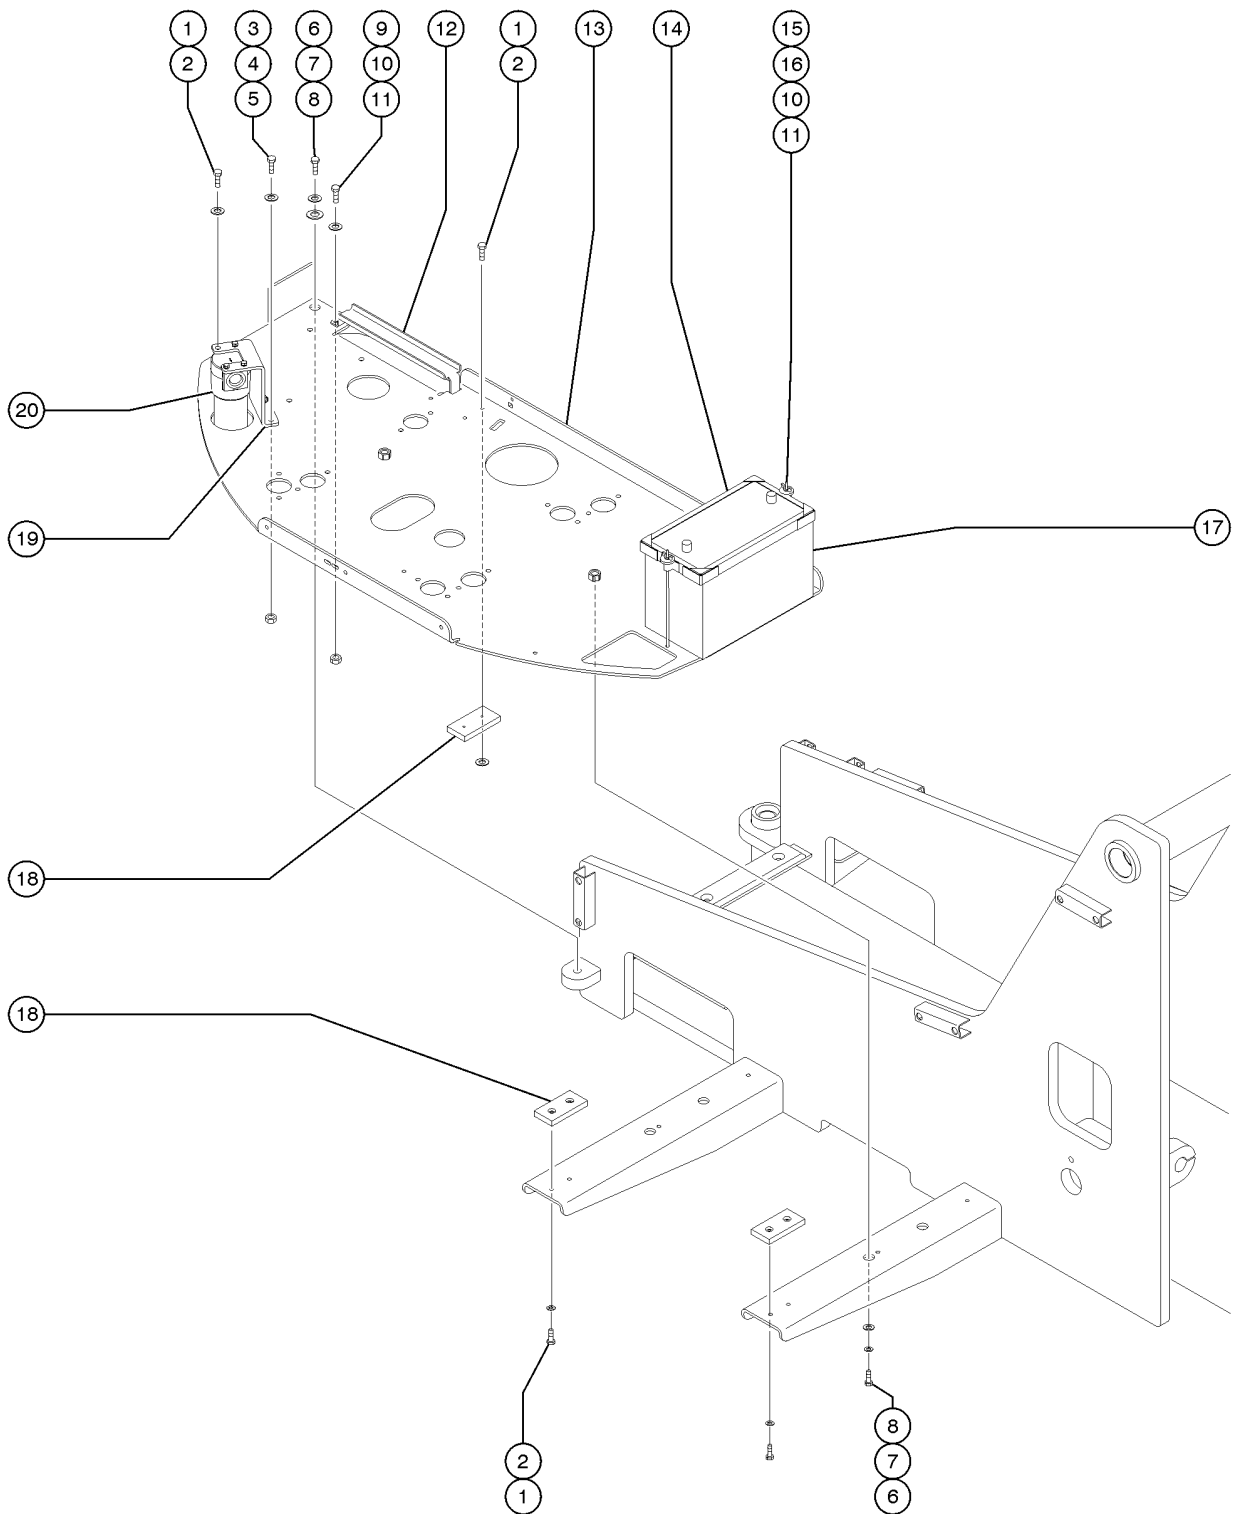

412.1 Engine Tray and Battery

Item	Part No.	Description	Qty.
1	6090GT	SCREW, HHC, 1/4-20 X .75	
2	6356GT	WASHER, LOCK, .25	
3	6019GT	SCREW, HHC, 3/8-16 X 1.25 GRD 5	
4	5397GT	WASHER, FLAT, USS, 5/16", Y	
5	4828GT	NUT, NYLOCK, 3/8-16	
6	29883GT	SCREW, HHC, 5/8-11 X 1.75 GRD.8	3
7	6036GT	WASHER, LOCK, .625 PLTD	
8	13064GT	WASHER, FLAT, .625 HARDENED	3
9	6888GT	SCREW, HHC, 1/4-20 X 1	
10	6638GT	WASHER, FLAT, USS, 1/4"Y	
11	6091GT	NUT, NYLOCK, 1/4-20	
12	89672PGT	FORMING, HYD. HOSE RESTRAINT	1
13	75650-SGT	WELDMENT PLATE ENGINE TANK Deutz and Perkins Models	1
13-	89954GT	WELDMENT, ENGINE TRAY, Z60 Ford Models	
14	30144GT	BATTERY HOLD DOWN, GROUP 31	1
15	30784-975GT	THREADED ROD, (1/4-20), 9.75	2
16	8170GT	NUT, WING, 1/4-20	
17	1303581GT	BATTERY, 12V, 950CCA, FLA	1
17-	49869GT	CORROSION INHIBITOR COATING	
17-	122057GT	BATTERY CABLE, 1/0 GA, BLK 48" Perkins Models	
17-	122056GT	BATTERY CABLE, 1/0 GA, RED 45" Perkins Models	
17-	122058GT	BATTERY CABLE, 1/0 GA, BLK 30" Deutz Models	
17-	89651GT	BATTERY CABLE, 2/0, POS. RED, 45" Ford Models	
17-	81563GT	BATT. CABLE, 2/0, BLACK, 48" Ford Models	
18	30271GT	PAD, ENGINE SLIDE	2
19	30230P-SGT	FILTER MOUNT BRACKET	1
20		FILTER ASY, M PRESS, SAE8, WOIND* (77139) component no longer available	1
20-	60857GT	FILTER, ELEMENT, BETA(5)=1000 for 77139	

412.1 Engine Tray and Battery