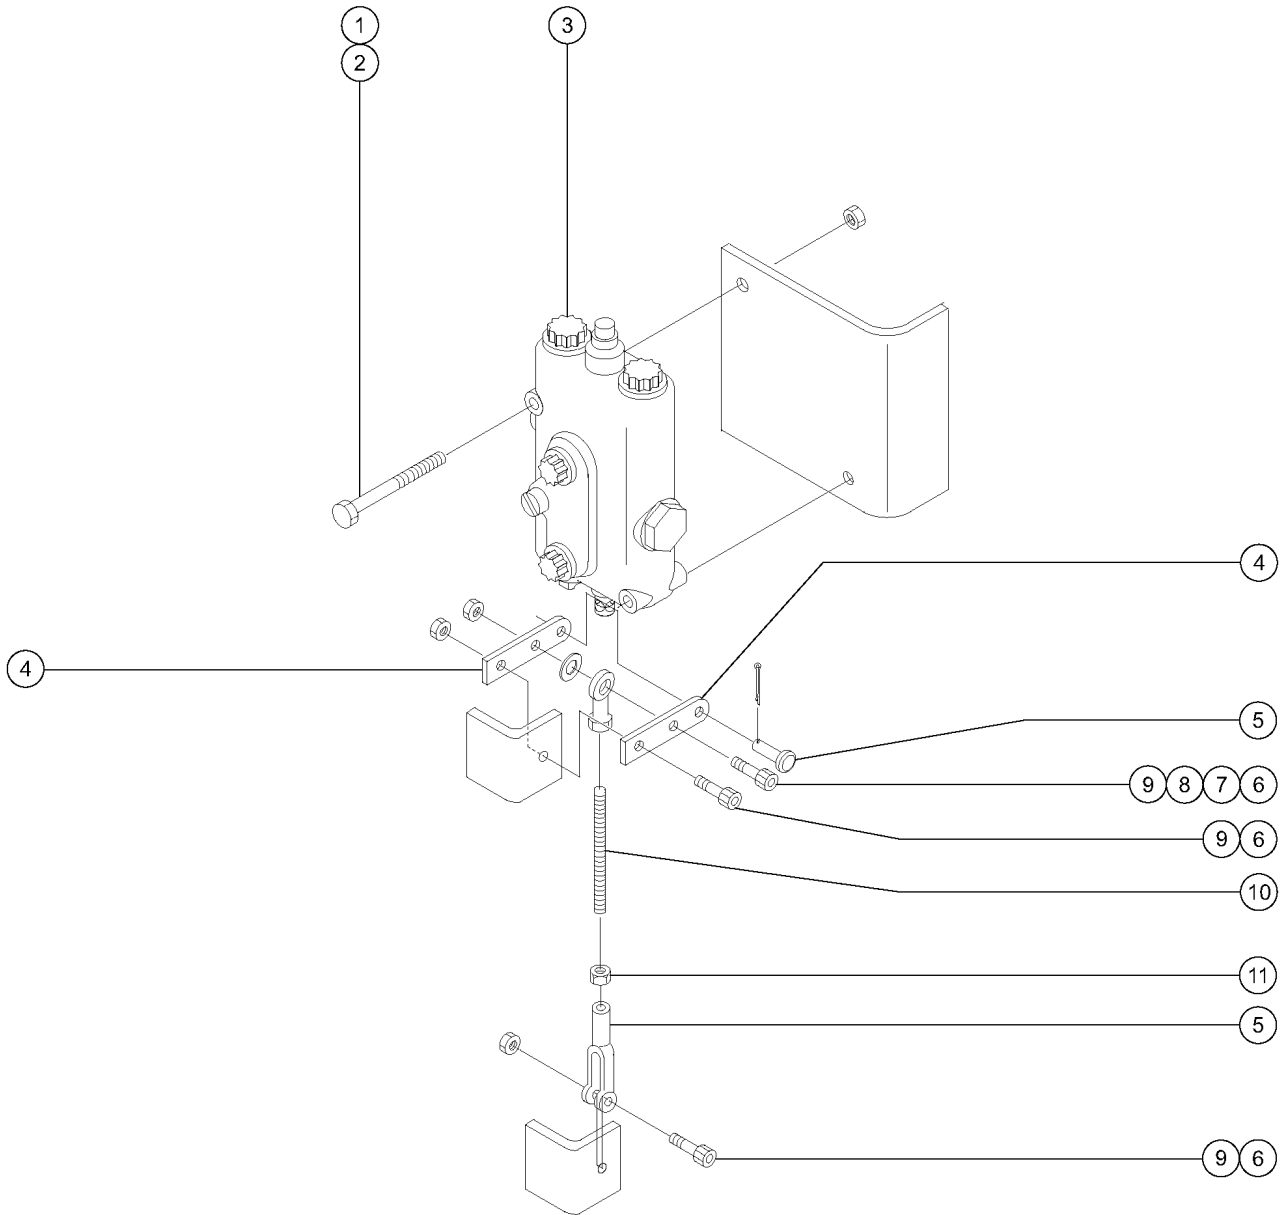

709.1 Oscillate Control Valve

709.1 Oscillate Control Valve

Item	Part No.	Description	Qty.
	49613GT	PLUG AND CAP KIT-SERVICE,ORFS*	
	49612GT	O-RING KIT (ORFS FITTINGS)	
1	4266GT	SCREW,HHC,1/4-20 X 2	
2	6091GT	NUT, NYLOCK, 1/4-20	
3	89520GT	VALVE,MANUAL,700 PSI	1
		no longer available	
3-	32681GT	SEAL KIT,CONTROL VALVE	
4	30884GT	OSCILLATE VALVE LINKAGE	2
5	21130GT	CLEVIS YOKE-1/4-28,PLTD W/PIN	1
		includes clevis pin and cotter pin	
6	6584GT	SCREW,SHS,10-24 X .625	
7	89431GT	ROD END,1/4-28 SPHERICAL	1
8	20980GT	WASHER,NYLON,.434 X.263X.049	
9	6178GT	NUT, NYLOCK, 10-32	
10	30785-275GT	THREADED ROD,1/4-28 X 2.75IN**	1
11	21496GT	NUT,HEX,1/4-28