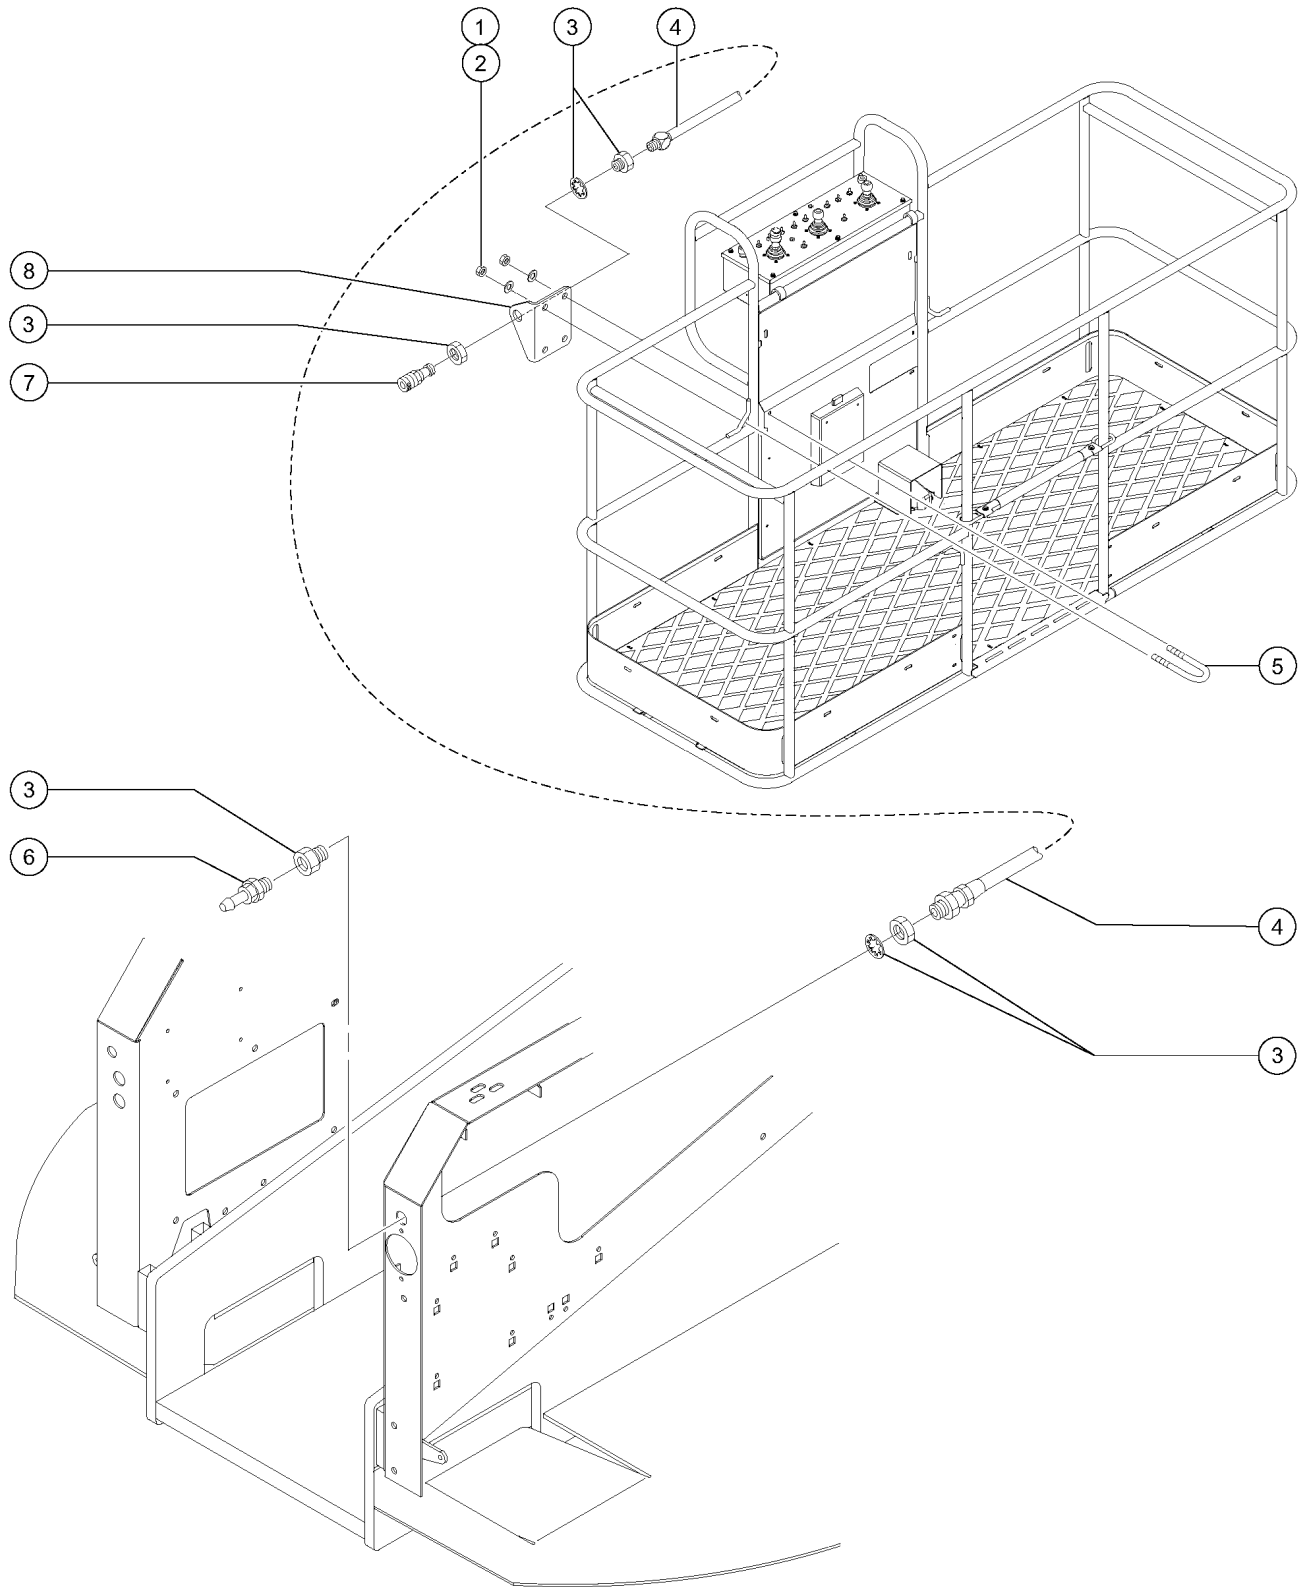

806.1 Air Line to Platform

806.1 Air Line to Platform

Item	Part No.	Description	Qty.
	30505GT	Z60 AIRLINE TO PLATFORM ..... includes items 3, 4, 6-8	
	44981GT	DECAL LABEL AIRLINE 110PSI	
	18666GT	CLAMP,1.00,#16 X 1/4,RUB CUSH	
1	4828GT	NUT,NYLOCK,3/8-16	
2	5397GT	WASHER,FLAT,USS,5/16",Y	
3	49212GT	FEMALE BULKHEAD CONNECTOR-8	2
4	49190-94800GT	HOSE ASSEMBLY,1/2"	1
5	6550GT	U-BOLT,3/8 X 1 YZ	2
6	49214GT	MALE PIPE THD,1/4" SER,3/8"X18	1
7	49215GT	MPT,CPLR,1/4"SER,3/8"X18	1
8	60886PGT	BRACKET,AIRLINE TO PLATFORM	1