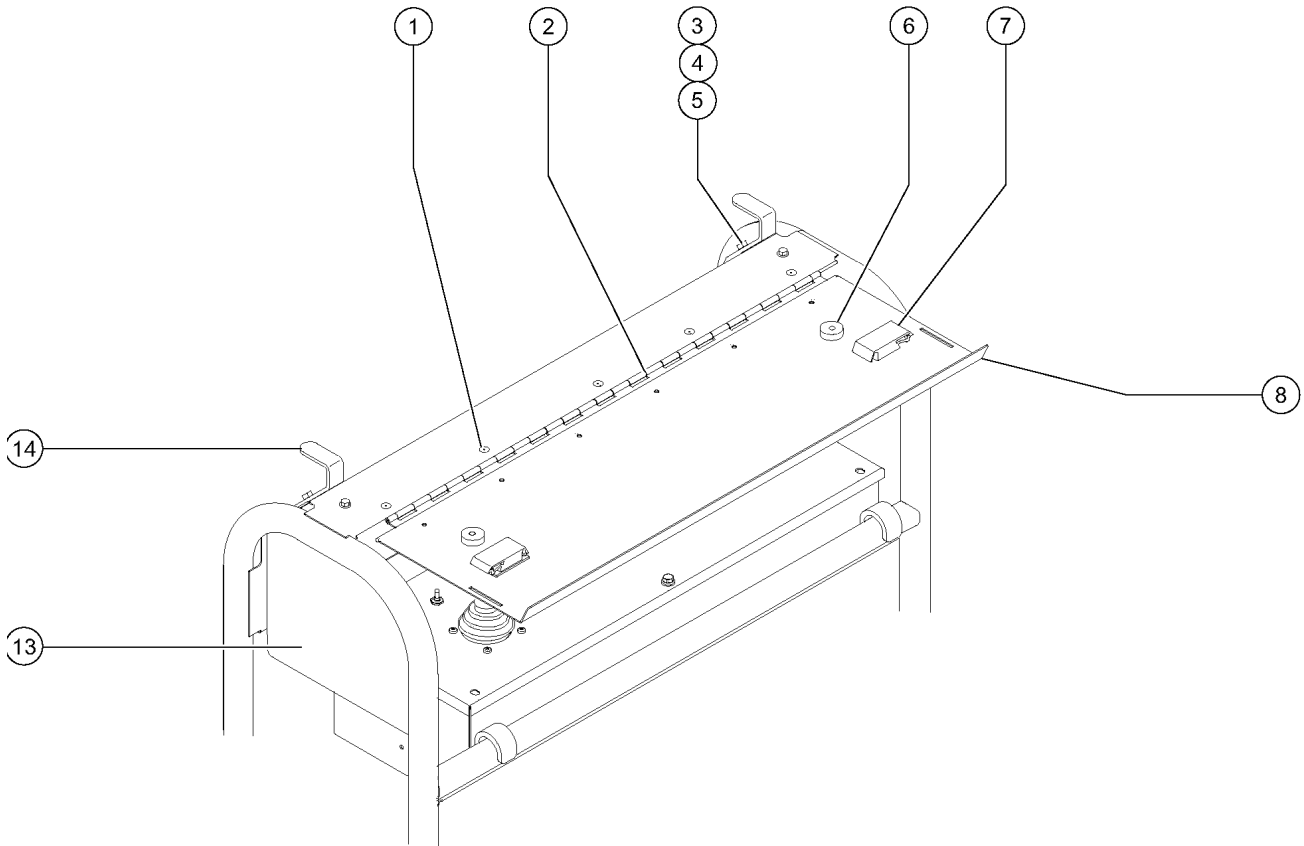

803.1 Ground and Platform Control Box Covers

803.1 Ground and Platform Control Box Covers

Item	Part No.	Description	Qty.
	88609-SGT	CONTROL BOX COVER ASSY***	
	89883-SGT	CONTROL BOX COVERS,OPTION,Z60	
1	54486GT	RIVET,ALUM,ALUM,3/16BUTTONHEAD	11
2	111526GT	HINGE,PLAT CONTROL BOX COVER	1
3	6889GT	NUT,LP NYLOCK,1/4-20	
4	6638GT	WASHER, FLAT, USS, 1/4"Y	
5	6888GT	SCREW,HHC,1/4-20 X 1	
6	43392GT	BUMPER,BATTERY BOX & RAILS	2
7	30468GT	LATCH,SLIDE, FLUSH MOUNT STYLE	2
8	102676GT	LID ASSY,CONTROL BOX COVER PLT	1
		includes items 1, 3-9 and 14	
8-	102785PGT	CONTROL BOX COVER,LID,PTD	
9	49534GT	DOOR LATCH,BASE CONTROL BOX	1
10	53189GT	RIVET,ALUM,ALUM,P,.25X.375	7
11	89723GT	COVER ASSEMBLY BASE CONTROL BO	1
		includes items 10, 11 and 13	
12	30468GT	LATCH,SLIDE, FLUSH MOUNT STYLE	1
13	88607PGT	COVER,CONTROL BOX LEFT SIDE***	1
13-	88606PGT	COVER,CONTROL BOX RIGHT SIDE**	
14	102786PGT	FORMING,LATCH,CTRL BOX LID PTD	2