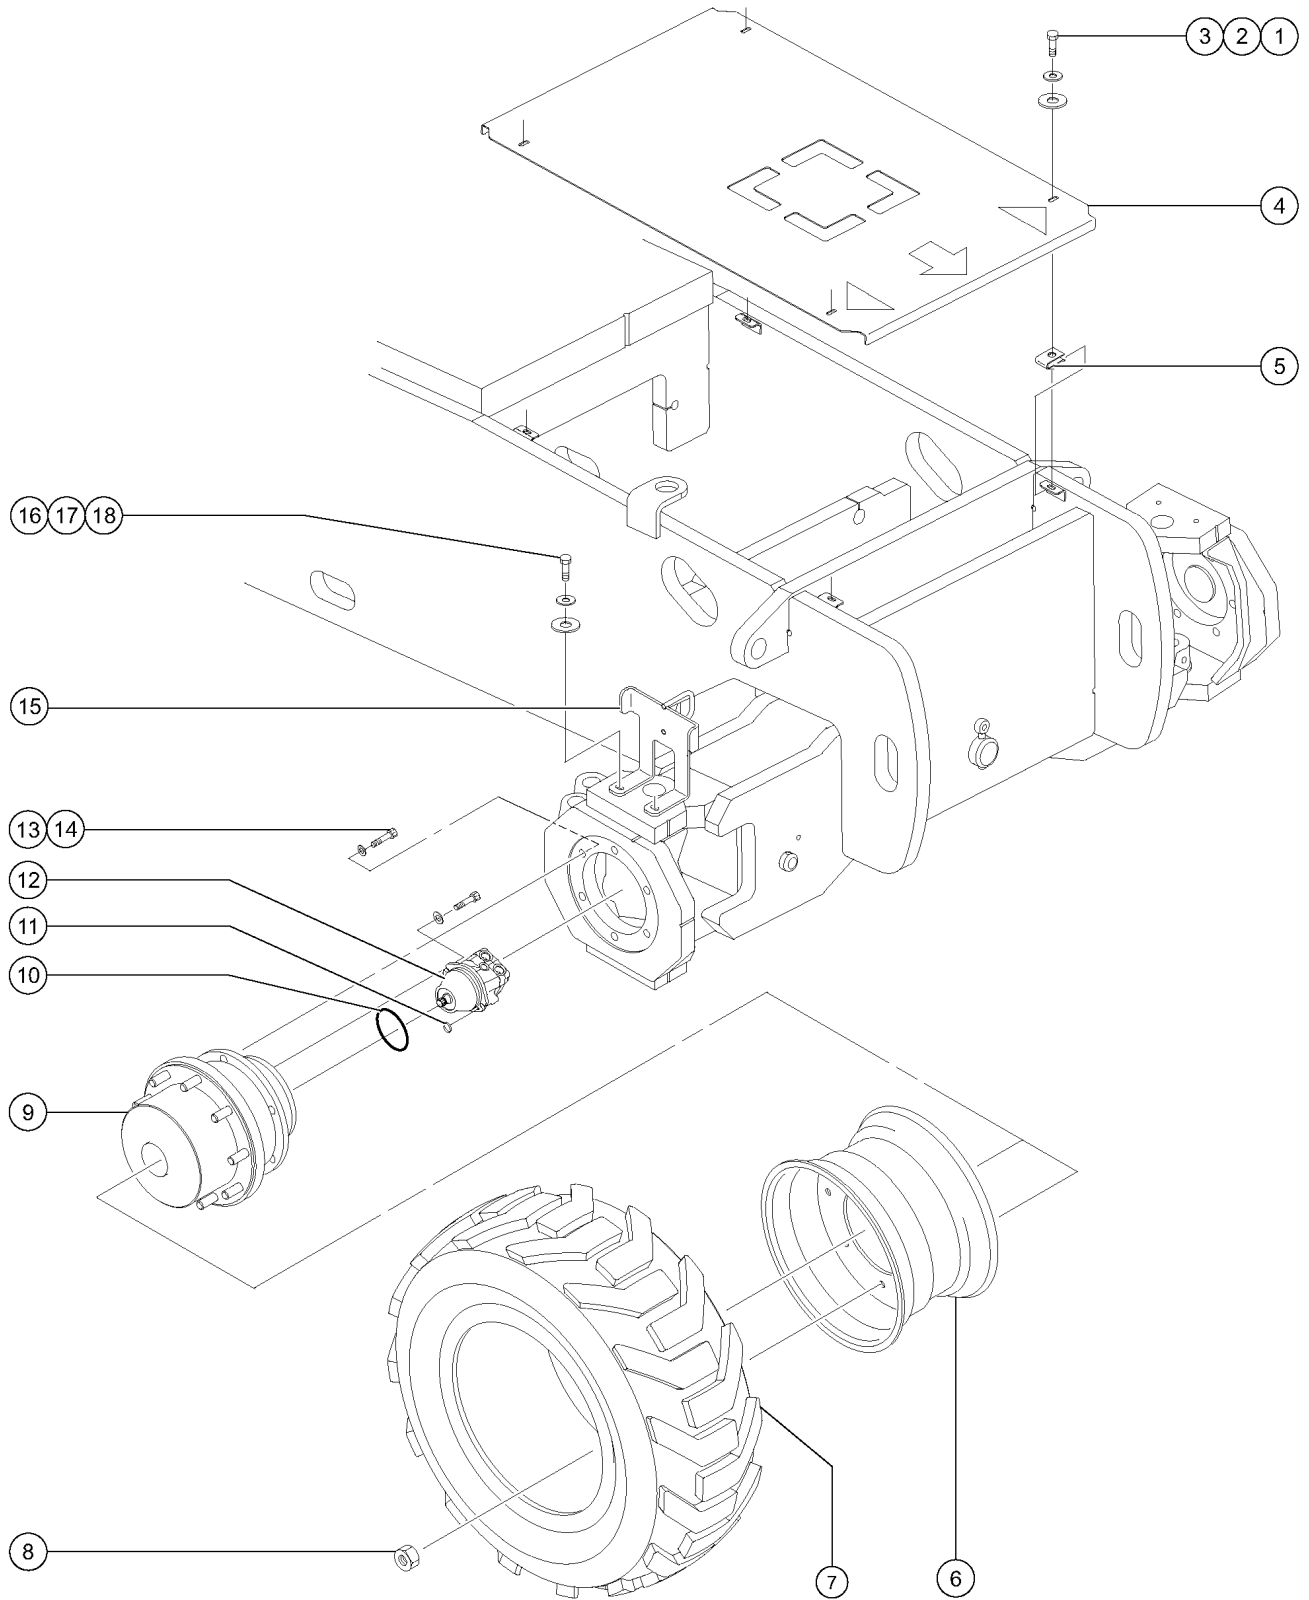

206.1 4WD Steer Axle - Wheels and Hubs

206.1 4WD Steer Axle - Wheels and Hubs

Item	Part No.	Description	Qty.
1	6090GT	SCREW, HHC, 1/4-20 X .75	
2	6356GT	WASHER, LOCK, .25	
3	6638GT	WASHER, FLAT, USS, 1/4"Y	
4	75863GT	COVER ASSEMBLY W/DECALS-STEER	1
5	56912GT	SPRING CLIP, 1/4-20, .025-.15X.54, ZAG	
6		Ref. Wheel (refer to 204.1)	2
7		Ref. Tire (refer to 204.1)	
8	54627GT	NUT, LUG, 5/8-18 X 90 DEGREE, Z45	18
9		Ref. Drive Hub, 51:1 (refer to 204.1)	
10	102158GT	O-RING, .103 X 4.737, VITON, 75D	2
11	102157GT	O-RING, .070 X .239, VITON 75D	2
12		Ref. Drive Motor (refer to 204.1)	
13	81110GT	SCREW, HHC, 5/8-11 X 2 GRD.8	12
14	89682GT	WASHER, FLAT, HARDENED.656X1.313	12
15	89237GT	WELDMENT, GUIDE BRACKET	2
16	6019GT	SCREW, HHC, 3/8-16 X 1.25 GRD 5	
17	6021GT	WASHER, LOCK, .375	
18	57201GT	WASHER, FLAT, 313, HARDENED	2