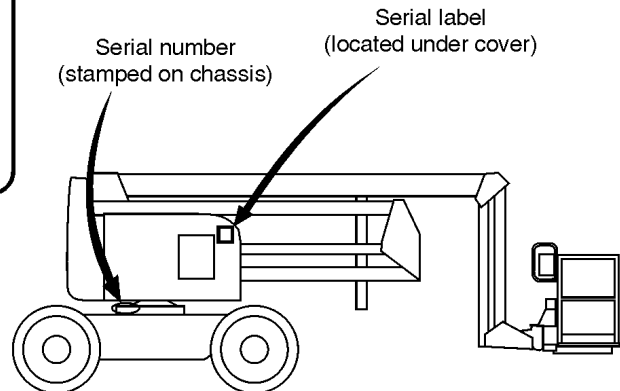

A TEREX BRAND

Model: Z-60/34
Serial number: Z6006-12345
Model year: 2006 **Manufacture date:** 01/05/06
Electrical schematic number: ES0423
Machine unladen weight:

Rated work load (including occupants): 500 lb / 227 kg
Maximum number of platform occupants: 2
Maximum allowable side force : 150 lb / 670 N
Maximum allowable inclination of the chassis:
0 deg
Maximum wind speed : 28 mph / 12.5 m/s
Maximum platform height : 60 ft 4 in / 18.3 m
Maximum platform reach : 34 ft / 10.4 m
Gradeability: N/A
Country of manufacture: USA
This machine complies with:
ANSI A92.5
CAN B.354.4

Terex South Dakota, Inc.
18340 NE 76th Street
Redmond, WA 98052
USA

000000000000