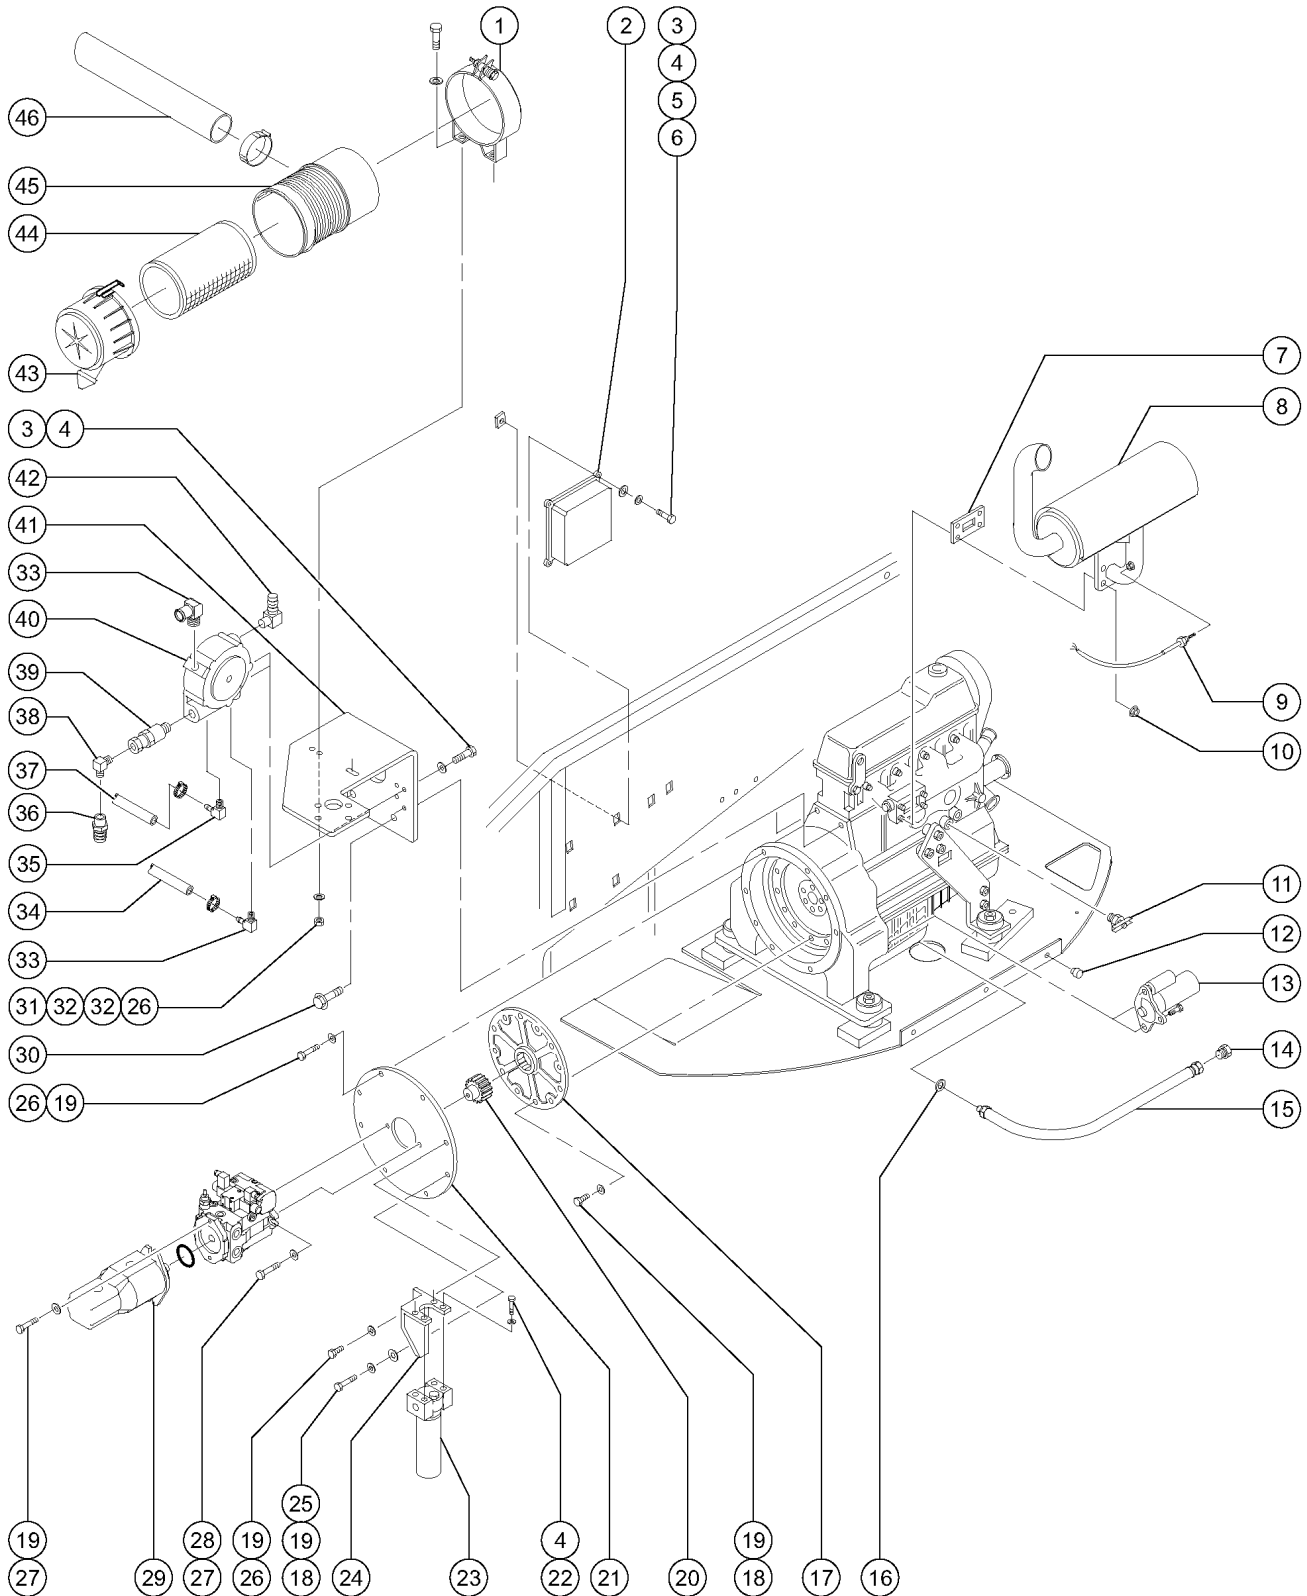

407.2 Ford LRG-425 EFI Engine - View 2 (from SN 4163 to 4545)

Item	Part No.	Description	Qty.
	60334GT	FILTER ASSY,HIGH PRESS SAE-12*	
	60857GT	FILTER,ELEMENT,BETA(5)=1000	
	58222GT	O-RING,FILTER ASSY (60334)***	
	58223GT	SEAL,FILTER ASSY (60334)***	
	58380GT	FILTER INDICATOR-(60334)	
1	53952GT	BRKT,AIR CLEANER ORIENTATION**	1
2		ENGINE PERFORMANCE MODULE T1** no longer available	1
3	6888GT	SCREW,HHC,1/4-20 X 1	
4	6356GT	WASHER,LOCK,.25	
5	6638GT	WASHER, FLAT, USS, 1/4"Y	
6	56912GT	SPRING CLIP,1/4-20,.025-.15X.54,ZAG	7
7	27142GT	GASKET,EXHAUST***	1
8	77885GT	MUFFLER,FORD LRG S40-60-80***	1
9	88450GT	SENSOR,OXYGEN LRG425EFI	1
10	65460GT	NUT-FLANGE,7/16-14	
11	28717GT	VALVE,DRAIN,FORD,BLOCK,RAD.	1
12	34619GT	BUMPER,RUBBER***	3
13	29616GT	STARTER,ENGINE,FORD LSG/LRG***	1
13	29606GT	RING GEAR,FORD***	1
14	63426GT	PLUG,070109-8	1
15	63427GT	HOSE ASSY,FORD OIL DRAIN 1/2"	1
16	53910GT	GASKET, FORD OIL DRAIN	1
17	33024GT	FLYWHEEL FLANGE,GREEN PLASTIC	1
18	6019GT	SCREW,HHC,3/8-16 X 1.25 GRD 5	
19	6021GT	WASHER,LOCK,.375	
20	37002GT	COUPLER,HUB,15 TOOTH 7/16BOLT*	1
21	25571P-SGT	PLATE,PUMP MOUNT,FORD,PAINTED	1
22	6090GT	SCREW, HHC, 1/4-20 X .75