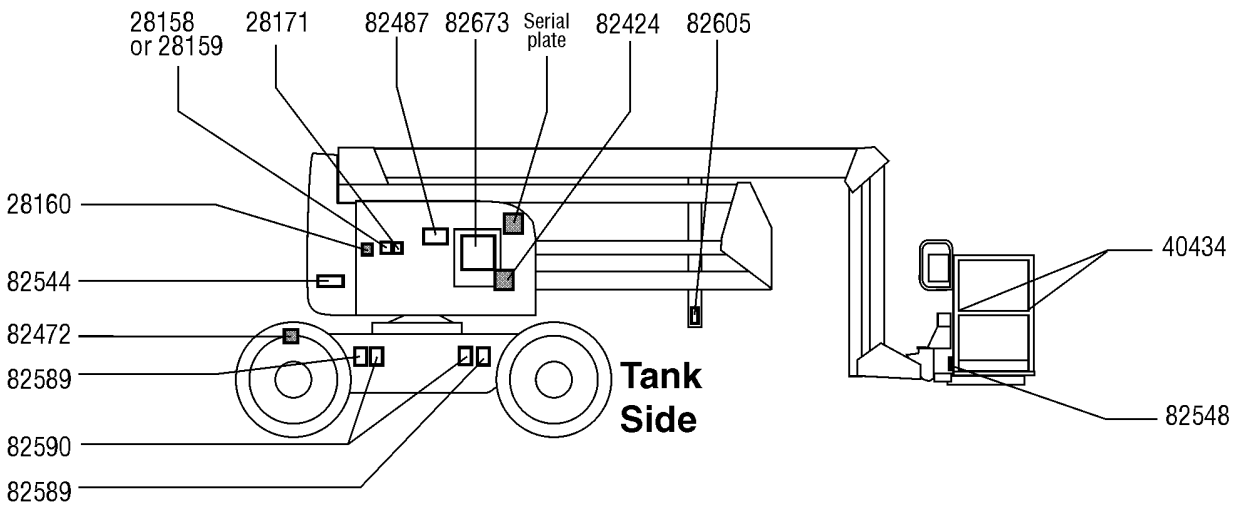

102.1 Decals with Symbols

Item	Part No.	Description	Qty.
A	102942GT	Z60 DECAL KIT W/SYMBOLS ..... includes items 1-10, 20-35	
B	826811GT	DECAL KIT,Z60,PLAT,SYM,CE/ANSI ..... platform kit from SN 4001 to 4550	
	82926GT	DECAL,LABEL,ALC BOARD 89353	
1	27204GT	DECAL,ARROW BLUE	1
2	27205GT	DECAL,ARROW YELLOW LRG 9"	1
3	27206GT	DECAL,TRIANGLE,BLUE	2
4	27207GT	DECAL,TRIANGLE,YELLOW	2
5	28158GT	DECAL,LABEL,UNLEADED GAS ONLY	1
6	28159GT	DECAL,DIESEL	1
7	28160GT	DECAL,LABEL,LIQUID PROPANE	2
8	28171GT	DECAL,DANGER,NO SMOKING ***	1
9	28174GT	DECAL, POWER TO PLATFORM 230V**	2
10	28235GT	DECAL, POWER TO PLATFORM 115V**	2
11	133518GT	DECAL, PATCH, GEN,ALC-500	1
12	40434GT	DECAL,LANYARD ANCHORAGE POINT	3
13	44981GT	DECAL LABEL AIRLINE 110PSI	2
14	52965GT	DECAL,COSMETIC,GENIE Z-60/34	1
15	52966GT	DECAL,COSMETIC,4 X 2	1
16	52967GT	DECAL,COSMETIC,4 X 4	1
17	52968GT	DECAL,COSMETIC,GENIE BOOM,VERT	1
18	72867GT	DECAL,LABEL,LIGHTS***	1
19	82238GT	DECAL,PLATFORM CONTROL PANEL	1
19-	82244GT	DECAL,PROTECTOR,CLEAR***	
19-	82646GT	DECAL,DRIVE ENABLE PATCH	
19-	49927GT	DECAL,OPTION GLOW PLUGS*** ..... Deutz models; to SN 4335	
20	82472GT	DECAL,WARNING,CRUSHING HAZARD	3
21	82473GT	DECAL,SYMBOL-COMP ACCESS	1
22	82487GT	DECAL,SYMBOL-READ THE MANUAL	2