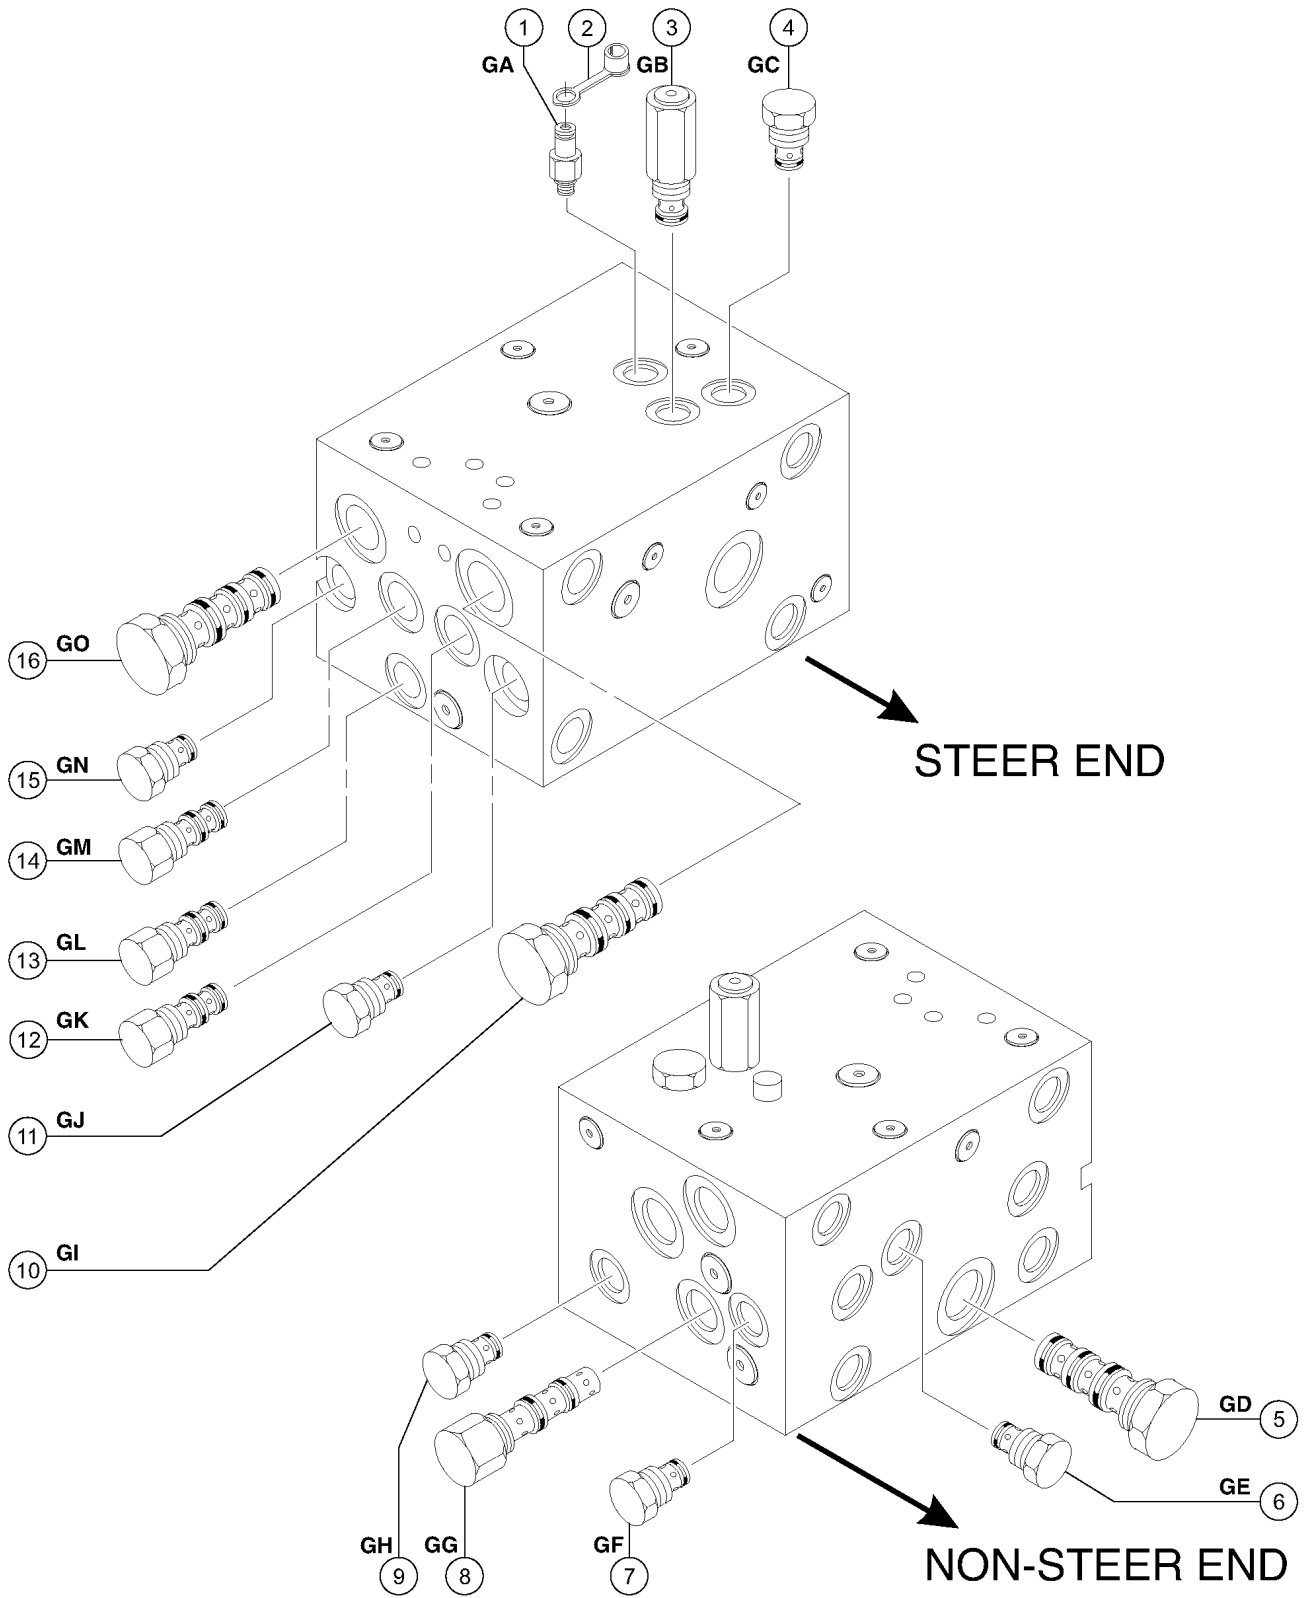

Item	Part No.	Description	Qty.
	75894GT	MANIFOLD,DRIVE,2WD ..... includes items 1-3, 5-11	
	28750GT	O-RING KIT,FIELD SVC,ALL PROD*	
	49612GT	O-RING KIT (ORFS FITTINGS)	
	33994GT	PLUG AND CAP KIT-SERVICE,37 **	
	49613GT	PLUG AND CAP KIT-SERVICE,ORFS*	
1	27836GT	VALVE,CHECK,5 PSI ..... FA, Divider bypass circuit	
2	27836GT	VALVE,CHECK,5 PSI ..... FB, Divider bypass circuit	
3	89316GT	VALVE, FLOW DIVIDER/COMBINER ..... FC, Controls flow to drive motors in forward and reverse	
4	89317GT	PLUG, ORIFICE Z45 ROTATOR ..... FD, Drive motor anti-cavitation	
5	89317GT	PLUG, ORIFICE Z45 ROTATOR ..... FE, Drive motor anti-cavitation	
6	84130GT	VALVE,RELIEF,300 PSI ..... FF, Charge pressure circuit that gets hot oil out of low pressure side of drive pump	
7	48997GT	NIPPLE,DIAGNOSTIC,#4 ..... FG, Testing	
7-	20224GT	DIAGNOSTIC FEMALE Q-DSCNT	
8	48880GT	CAP,DIAGNOSTIC NIPPLE	
9	43596GT	VALVE,SHUTTLE ..... FH, Change pressure, hot oil shuttle	
10	48997GT	NIPPLE,DIAGNOSTIC,#4 ..... FI, Testing	
10-	20224GT	DIAGNOSTIC FEMALE Q-DSCNT	
11	48880GT	CAP,DIAGNOSTIC NIPPLE	

702.1 4WD Traction Manifold - View 1