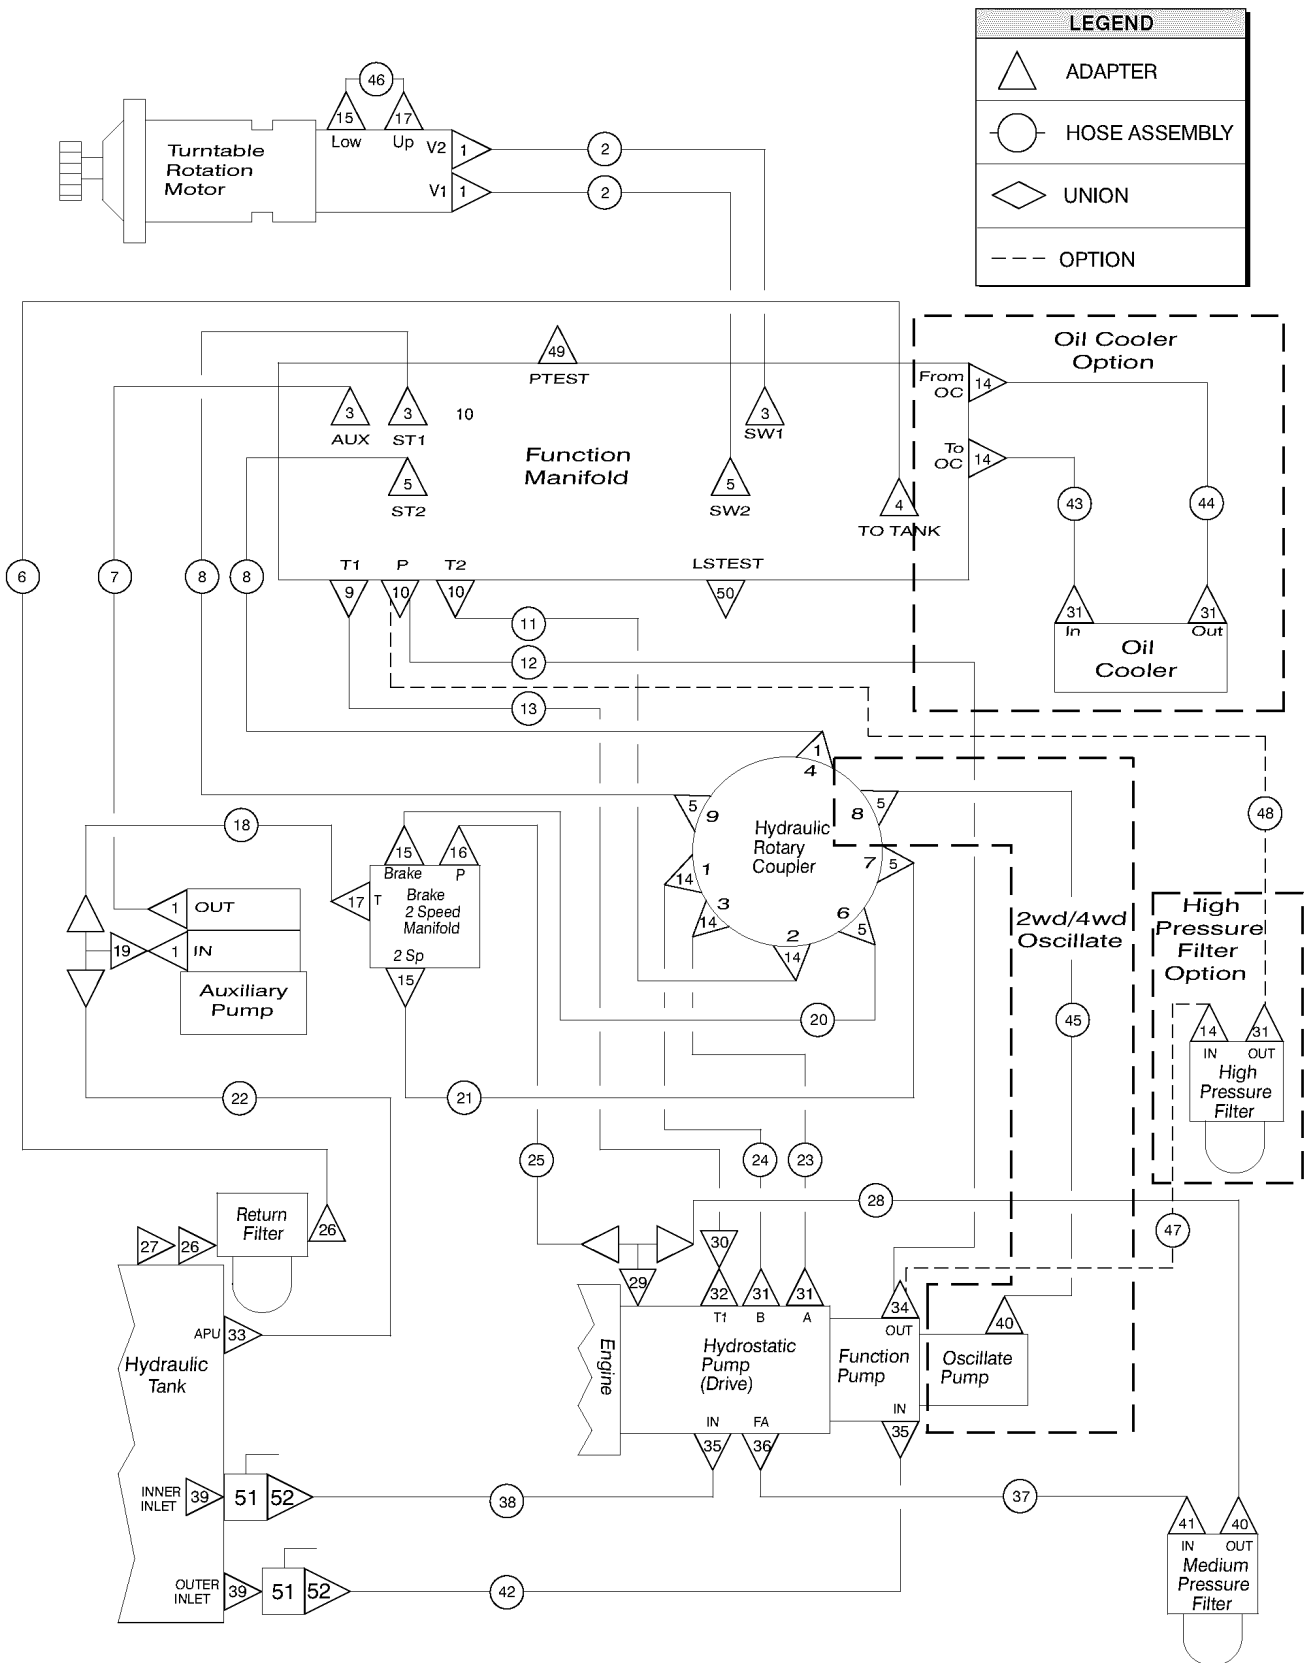

714.1 Hydraulic Hoses and Fittings - Turntable (to SN 4385)

714.1 Hydraulic Hoses and Fittings - Turntable (to SN 4385)

Item	Part No.	Description	Qty.
	49613GT	PLUG AND CAP KIT-SERVICE,ORFS*	
	49612GT	O-RING KIT (ORFS FITTINGS)	
1	48915GT	ELBOW,90D,520220-6	5
2	49114-4346GT	HOSE ASSY,1/4",90 FEM,STR FEM	2
3	48917GT	CONN,LONG,520122-6	3
4	48984GT	CONN, 520120-16	1
5	48916GT	CONN, 520120-6	6
6	49159-2618GT	HOSE ASSY.,1", 90° FEM,STR FEM	1
7	49128-2109GT	HOSE ASSEMBLY,3/8"	1
8	49114-4546GT	HOSE ASSY,1/4",90 FEM,STR FEM	2
9	48947GT	ELBOW,90D,520220-8-12	1
10	48963GT	FITTING,ELBOW,45D,520320-12***	2
11	61073-5430GT	HOSE ASSY.,3/4",90°FEM,STR FEM	1
12	1296390-10786GT	HOSE ASSY,5/8" HYD,ST FEM-ST FEM, 107.86"LG	1
13	49141-6963GT	HOSE ASSY,1/2,45 FEM,STR FEM**	1
14	48960GT	CONN,520120-4-6***	5
15	48905GT	CONN,520120-4***	3
16	48926GT	FITTING,ELBOW,90D,520220-6-4	1
17	48904GT	ELBOW, 90D, 520220-4	2
18	49118-4708GT	HOSE ASSEMBLY,1/4",90 FEM,STR	1
19	48875GT	TEE,RUN,SWIVEL,520432-6	1
20	49118-4508GT	OSE ASSEMBLY,1/4",90 FEM,STR	1
21	49118-3208GT	HOSE ASSEMBLY,1/4",90 FEM,STR	1
22	49126-1933GT	HOSE ASSY,3/8,45 FEM,STR FEM	1
23		HOSE ASSY.,3/4",90 FEM,STR FEM	1
		Part is no longer available	
24		HOSE ASSY.,3/4",90 FEM,STR FEM	1
		Part is no longer available	
25	49133-1840GT	HOSE ASSY,3/8,45ø FEM,STR FEM	1
26	49513GT	ADAPTER,PIPE NIPPLE	2