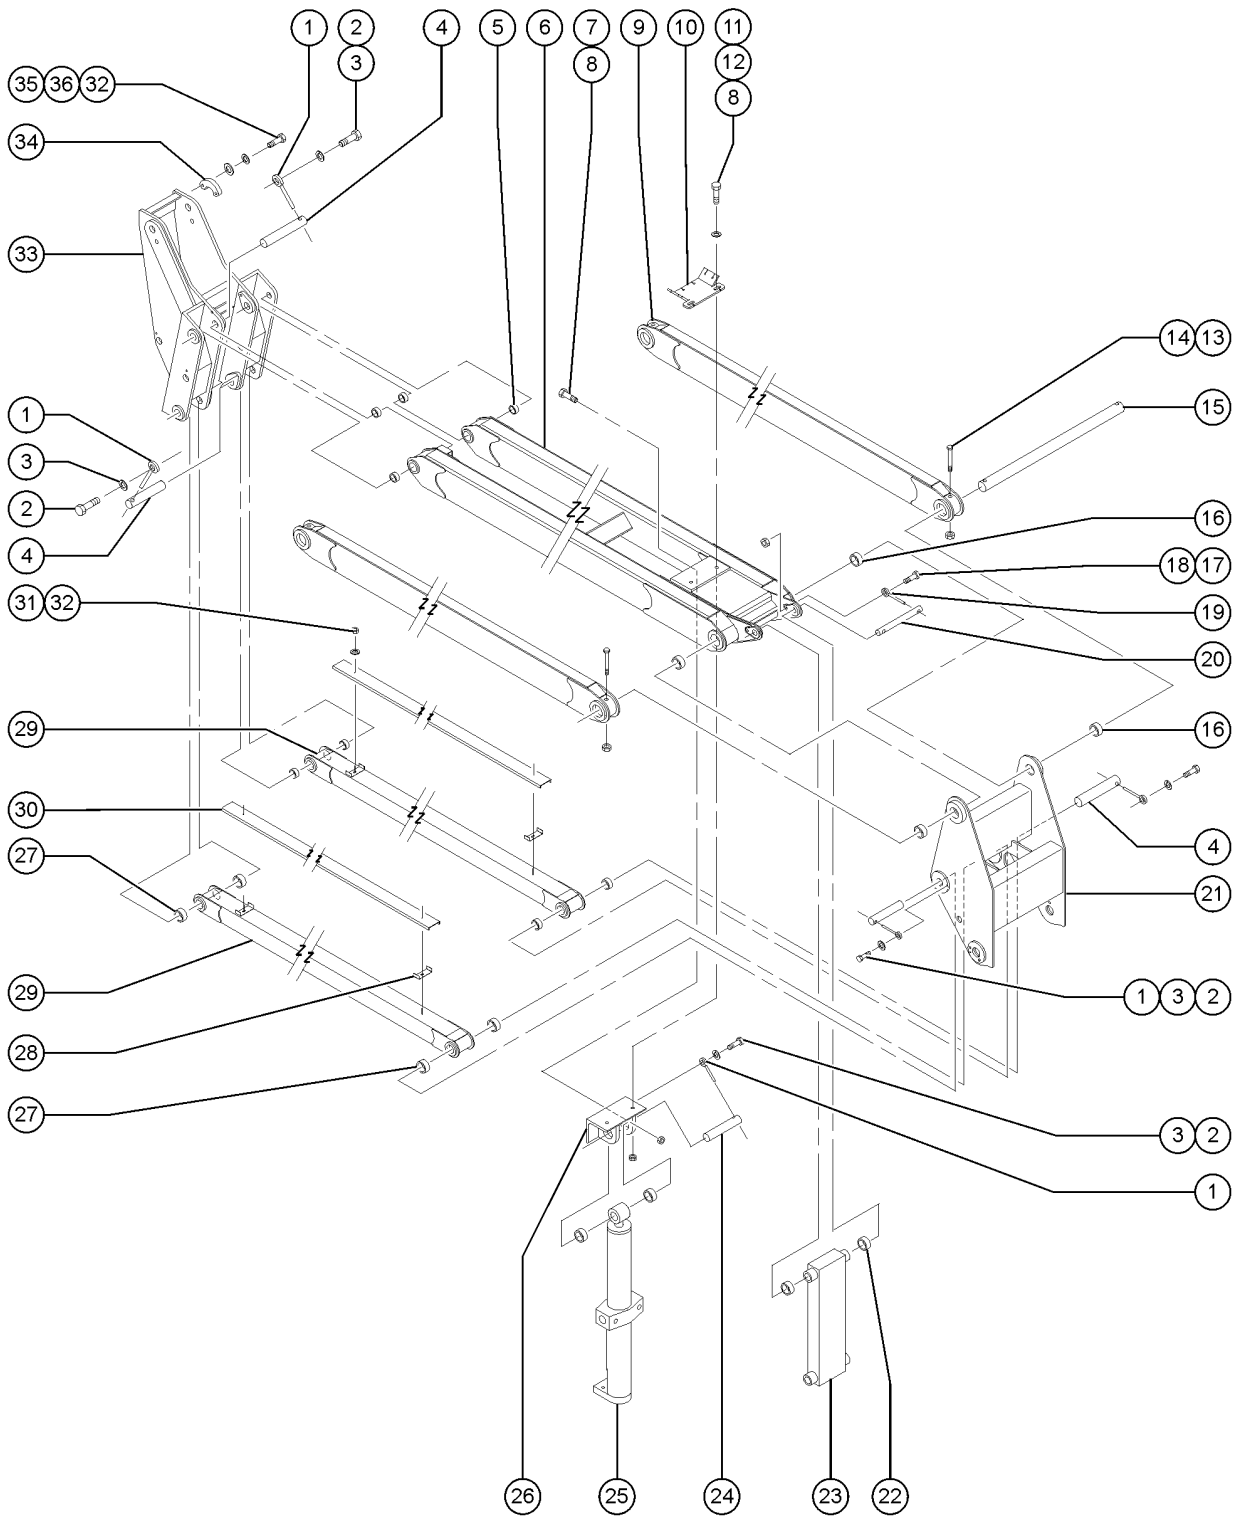

502.1 Secondary Boom - View 2

502.1 Secondary Boom - View 2

Item	Part No.	Description	Qty.
1	1256267GT	ROD END,.5 X 3.75,ZAG	5
2	10597GT	SCREW,HHC,1/2-13 X 1.25 GR5	
3	6033GT	WASHER,LOCK,0.5"	
4	30193GT	PIN,1.75DIAX8.50LG,1HOLE	5
5	119620GT	BEARING,1.75IDX2.00ODX1.50L	12
6	111373GT	Z60 UPPER SECONDARY BOOM ASSY	
		(includes items 5 and 16)	
7	29883GT	SCREW,HHC,5/8-11 X 1.75 GRD.8	
8	6024GT	NUT,NYLOCK,5/8-11	
9	30050-SGT	LOWER TENSION MEMBER WELDMENT	2
10		Ref. Primary Boom Rest	
		(refer to 504.1)	
11	13003GT	SCREW,HHC,5/8-11 X 3.5 GRD.8	
12	13064GT	WASHER,FLAT,.625 HARDENED	2
13	5387GT	SCREW,HHC,3/8-16 X 4	
14	7713GT	NUT, LP NYLOCK, 3/8-16	
15	30198GT	PIN,2.25DIAX31.75LG,2HOLE	2
16	18722GT	BEARING,2.25IDX2.50ODX1.50L***	4
17	13918GT	SCREW,HHC,3/8-16 X 1.75,GRD.8	1
18	4828GT	NUT,NYLOCK,3/8-16	
19	825019GT	ROD END, .375X3.69, ZAG	1
20	30202GT	PIN,1.25DIAX14.12LG,1HOLE	1
21	31309GT	LOWER MIDPIVOT ASSY,Z60	1
		(includes item 16)	
22	30222GT	BEARING,FL,1.25IDX1.41ODX1.50L	4
23	31306GT	CONNECTING LINK ASSY	1
		(includes item 22)	
24	30328GT	PIN,1.75DIAX6.00LG,1HOLE	1
25		Ref. Secondary Boom Lift Cylinder	
		(refer to 501.1)	
26		WELDMENT, CYLINDER MOUNTING	1
		no longer available	
27	119620GT	BEARING,1.75IDX2.00ODX1.50L	12
28	102776PGT	CABLE COVER CLIP,PNTD	14