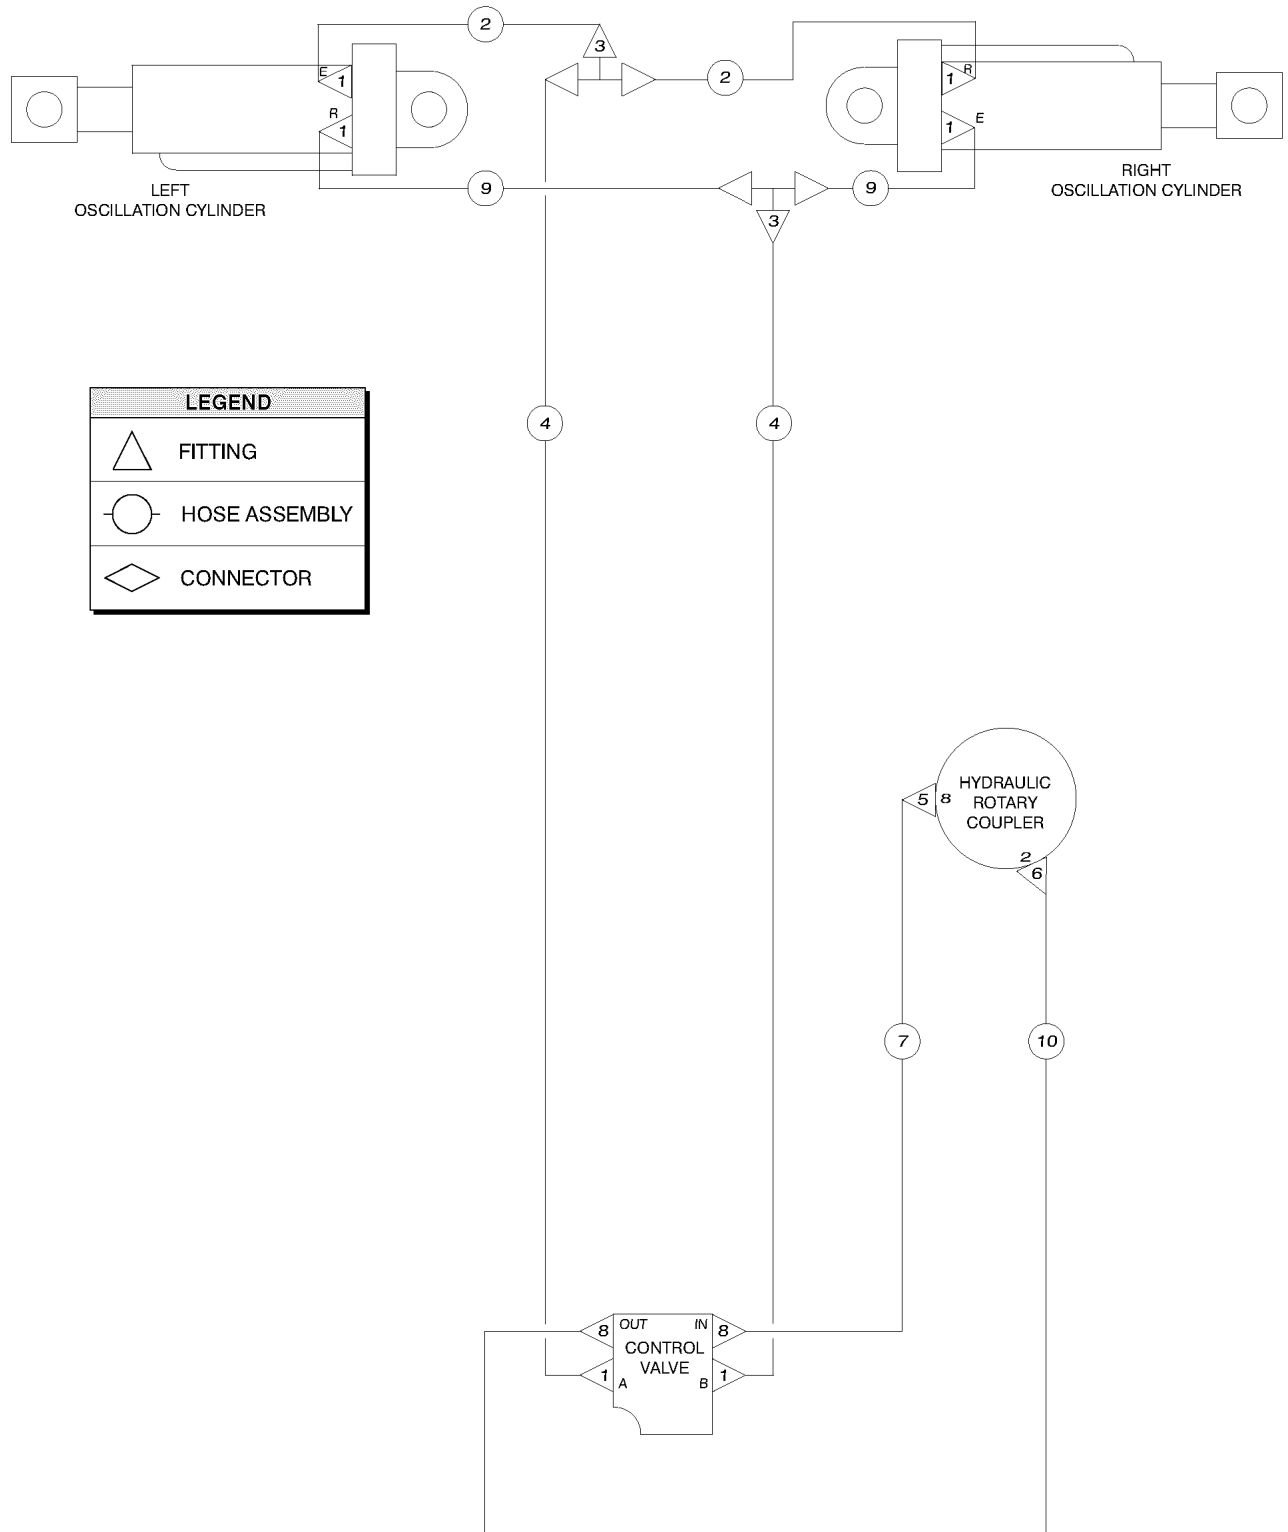

713.2 4WD Drive Oscillate System (from SN 4386)

713.2 4WD Drive Oscillate System (from SN 4386)

<i>Item</i>	<i>Part No.</i>	<i>Description</i>	<i>Qty.</i>
	49613GT	PLUG AND CAP KIT-SERVICE,ORFS*	
	49612GT	O-RING KIT (ORFS FITTINGS)	
1	48916GT	CONN, 520120-6	6
2	49128-3409GT	HOSE ASEMBLY HOSE ASSEMBLY 3/8	2
3	53980GT	TEE,BRANCH,520433-6	2
4	89554-10313GT	HOSE ASSY, 3/8" STR M,90 FM	2
5	48942GT	ELBOW, 90, 24 C5OLO-S	1
6	48937GT	ELBOW,45D,520320-8	1
7	49117-6191GT	HOSE ASSY,1/4,90 FEM,STR FEM	1
8	48932GT	FITTING,ELBOW,90D,520220-8***	2
9	49128-3209GT	HOSE ASEMBLY HOSE ASSEMBLY 3/8	2
10	49143-5429GT	HOSE ASSY,1/2,90 FEM,STR FEM	1