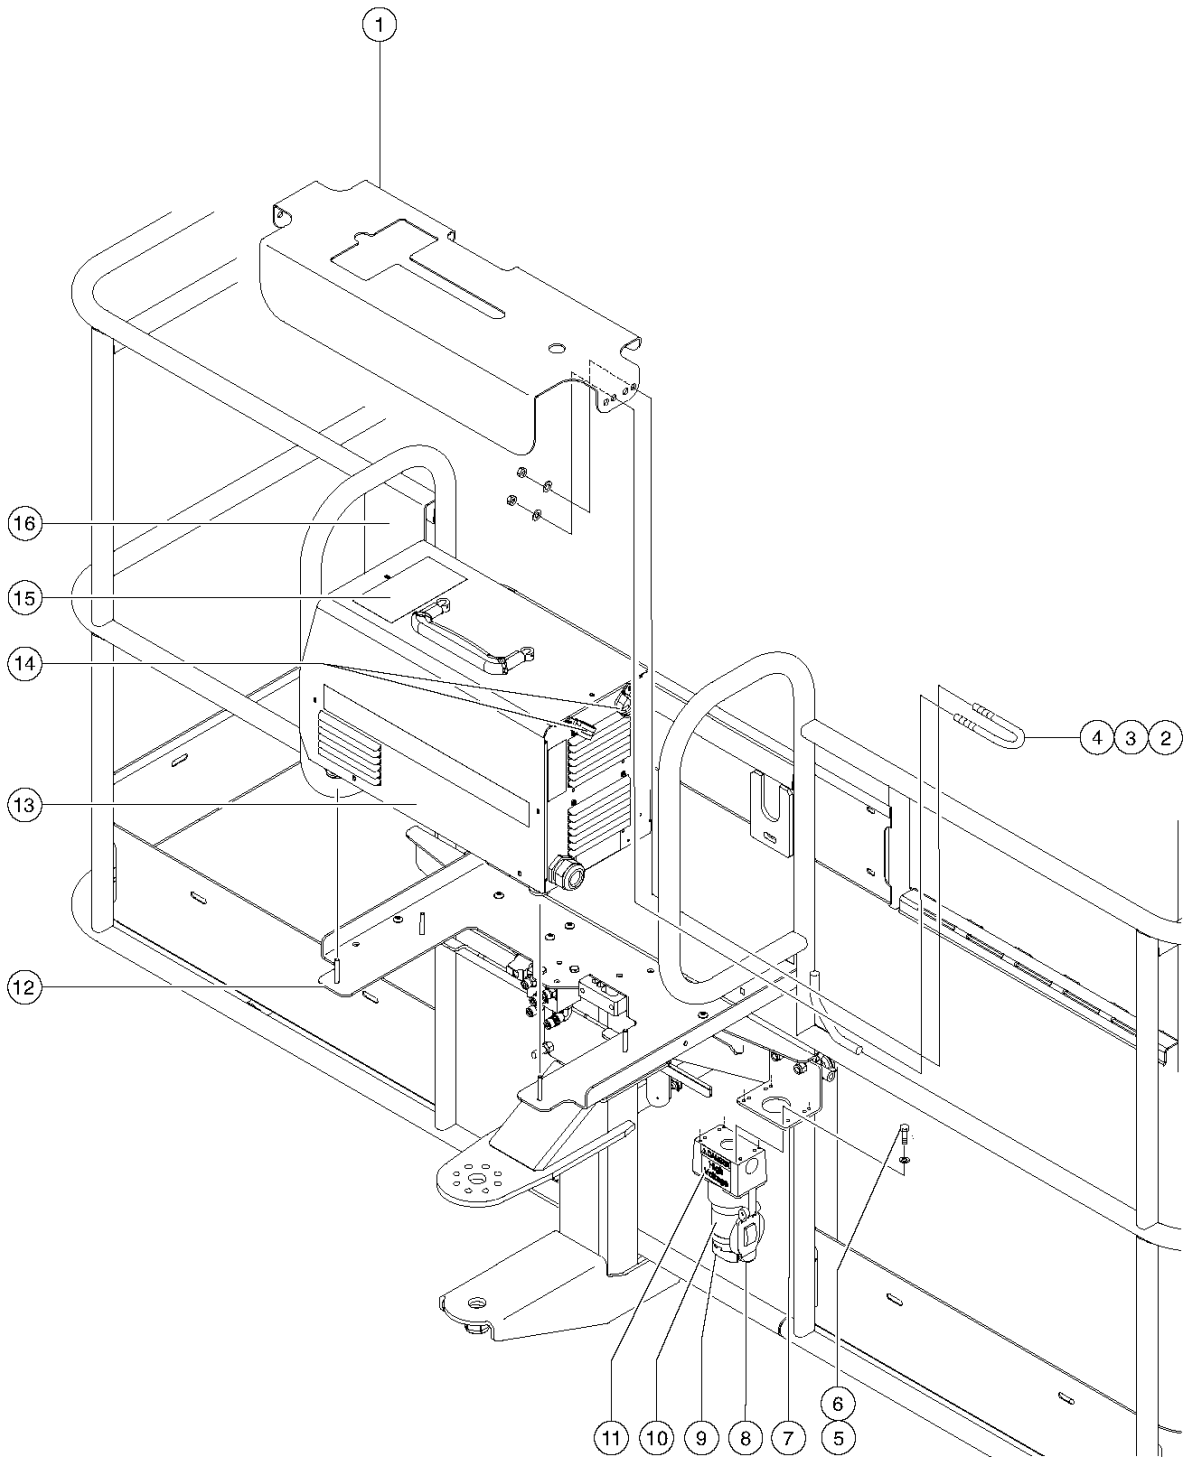

813.1 Welder Option, Chassis Components

Item	Part No.	Description	Qty.
14-	102746GT	VALVE,PILOT OPER DIRECTIONAL	
14-	106394GT	ORIFICE DISC,.030,CONE	
15	146285GT	CONN, SAE#4-1/4" NPT	1
16	146284GT	SWITCH,PRESS,#4NPT,200PSIF	
17	106420PGT	BRKT,WELDER DIV.MANIFOLD,P	1
18	10107GT	SCREW,HHC,5/16-18 X .75	
19	6886GT	WASHER,LOCK,.313	
20	57072GT	SCREW,BHHS,3/8-16 X 1.25	
21	106416GT	BRKT,WELDER GEN BASE,L	1
21-	106417GT	BRKT,WELDER GEN BASE,R	
22	106655GT	FORMING,HOSE TRAY	1
23	1291283GT	ASSY,ENCLOSURE W/DECAL,WELDER,GEN includes items 1-7, 24, 29 and 30	1
24	82237GT	DECAL,DANGER,HIGH VOLTAGE	1
25	106415GT	BRKT,WELDER GEN MNT BOTTOM	1
26	106184GT	MOTOR,HYD 12.5KW GEN,21CC***	1
26-	162006GT	SEAL KIT,HYD MOTOR(106184)	
27	106479GT	WELDMENT,WELDER GEN COVER	1
28	106113GT	GENERATOR,HYDRO-12KEP-21-3	1
		includes item 26	
28-	106274GT	GENERATOR,12.5 KW,W/O MOTOR***	
28-	122300GT	COVER,WELDER GENERATOR	
28-	T113655GT	COUPLING, 28MM (106113)	
28-	T114022GT	SPIDER (106113)	
28-	T114023GT	COUPLING (106113)	
29	106477GT	GFI/CIRCUIT BREAKER ASSEMBLY	1
29-	227425GT	CIRCUIT BREAKER, 35A 3PH	
29-	106375GT	GFCI,50A, 3PH	
30	106140PGT	BRACKET,1K OHM 10-TURN POT,PNT	1
30-	102357GT	POTENTIOMETER ASSY, WELDER	

814.1 Welder Option, Platform Components