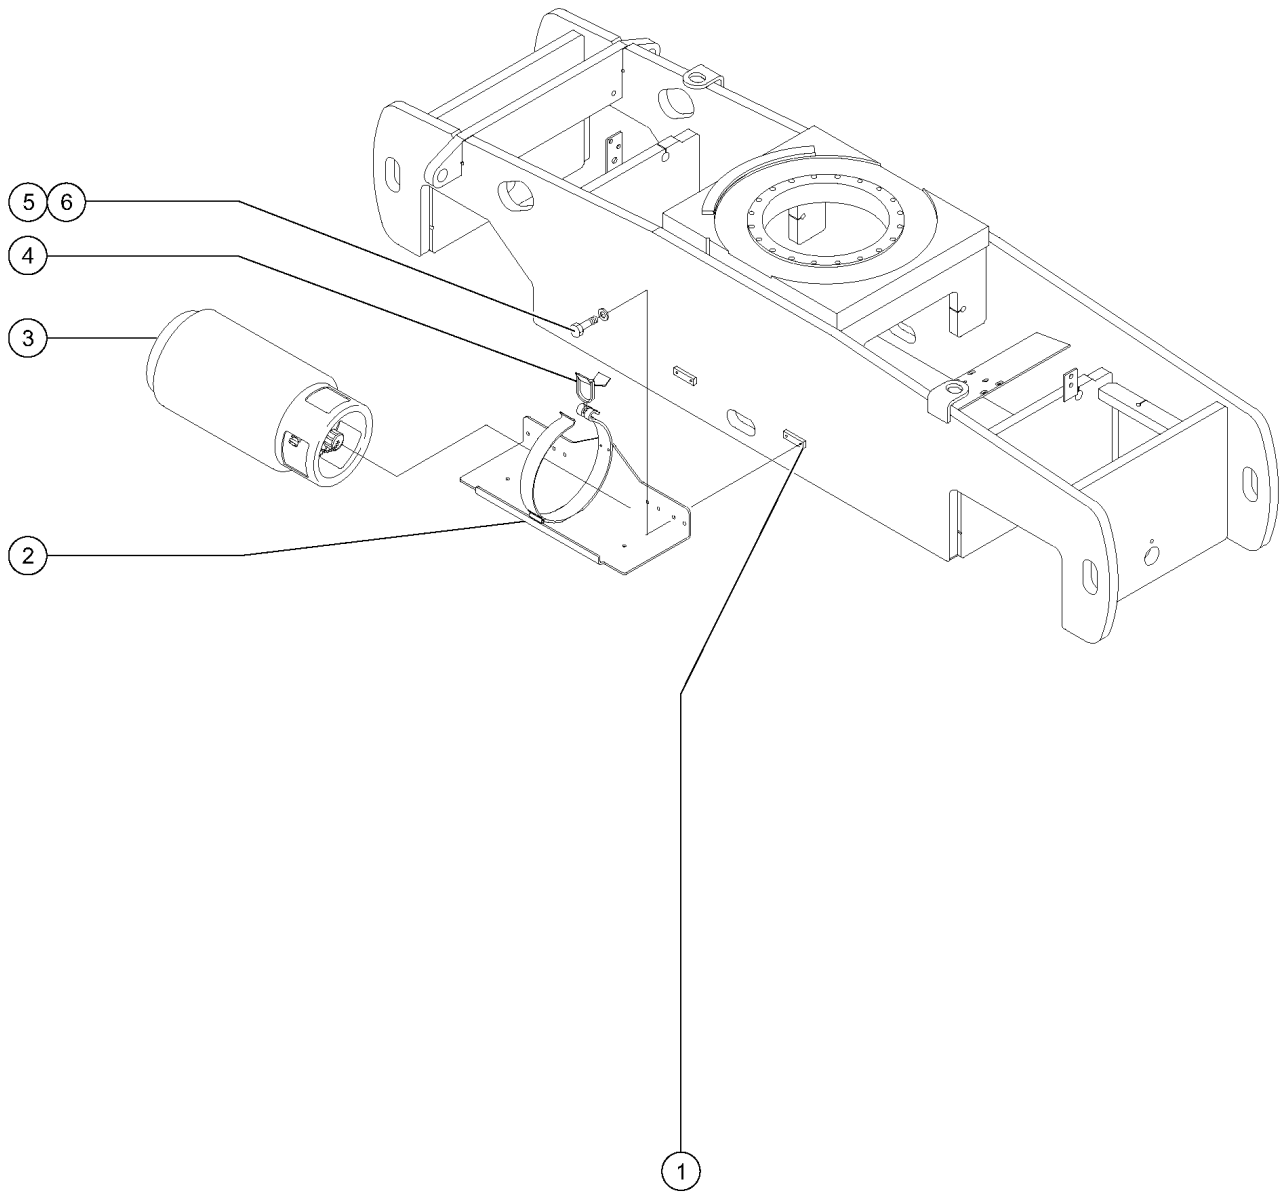

820.1 Spare LPG Tank Carrier Option

820.1 Spare LPG Tank Carrier Option

<i>Item</i>	<i>Part No.</i>	<i>Description</i>	<i>Qty.</i>
	89469GT	OPTION,LP TANK 2ND,Z60 .....	
1	60752GT	TAP BLOCK,BULKHEAD MNT. MACH. ....	2
2	60143-SGT	WELD, LPG TANK MOUNT .....	1
3	53605GT	TANK, 7 GAL/33.5 POUND, LP .....	1
4	49000GT	L.P.TANK LATCH .....	1
5	8255GT	SCREW,HHC,3/8-16 X .75 .....	
6	6021GT	WASHER,LOCK,.375 .....	