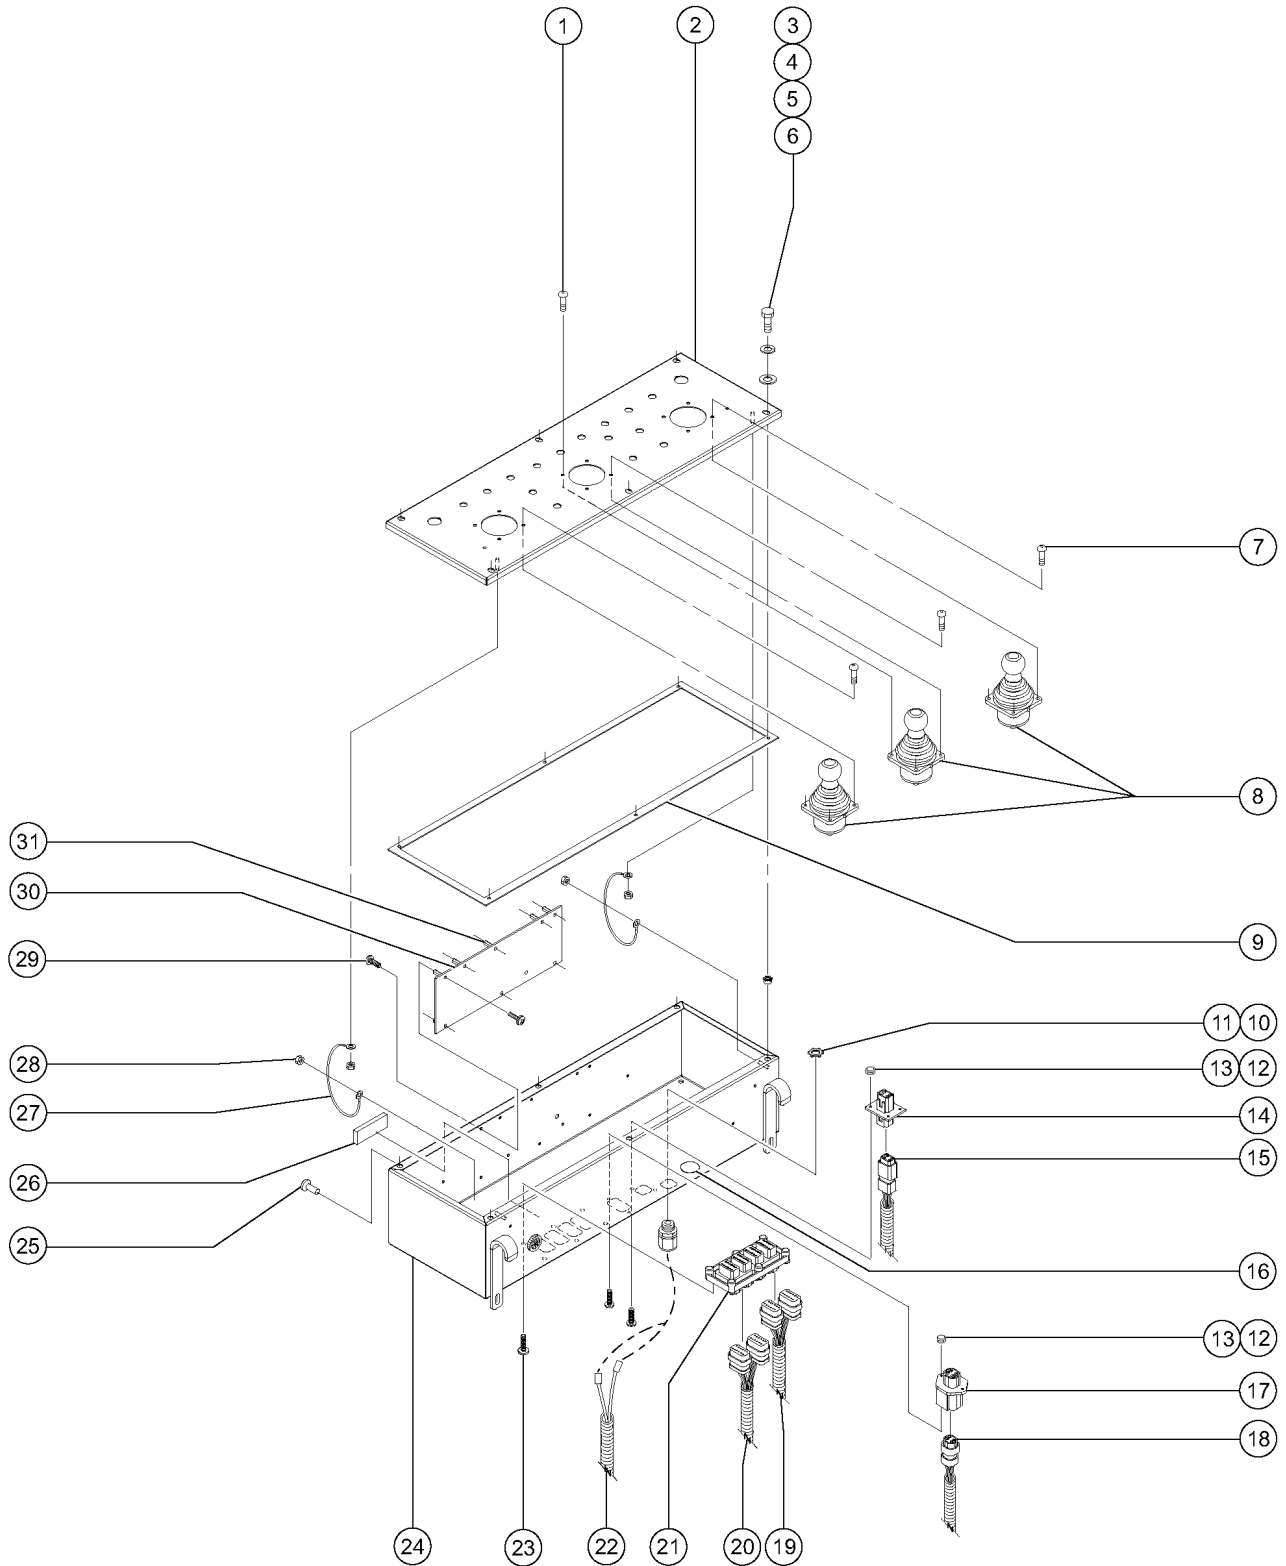

603.1 Platform Controls - View 1