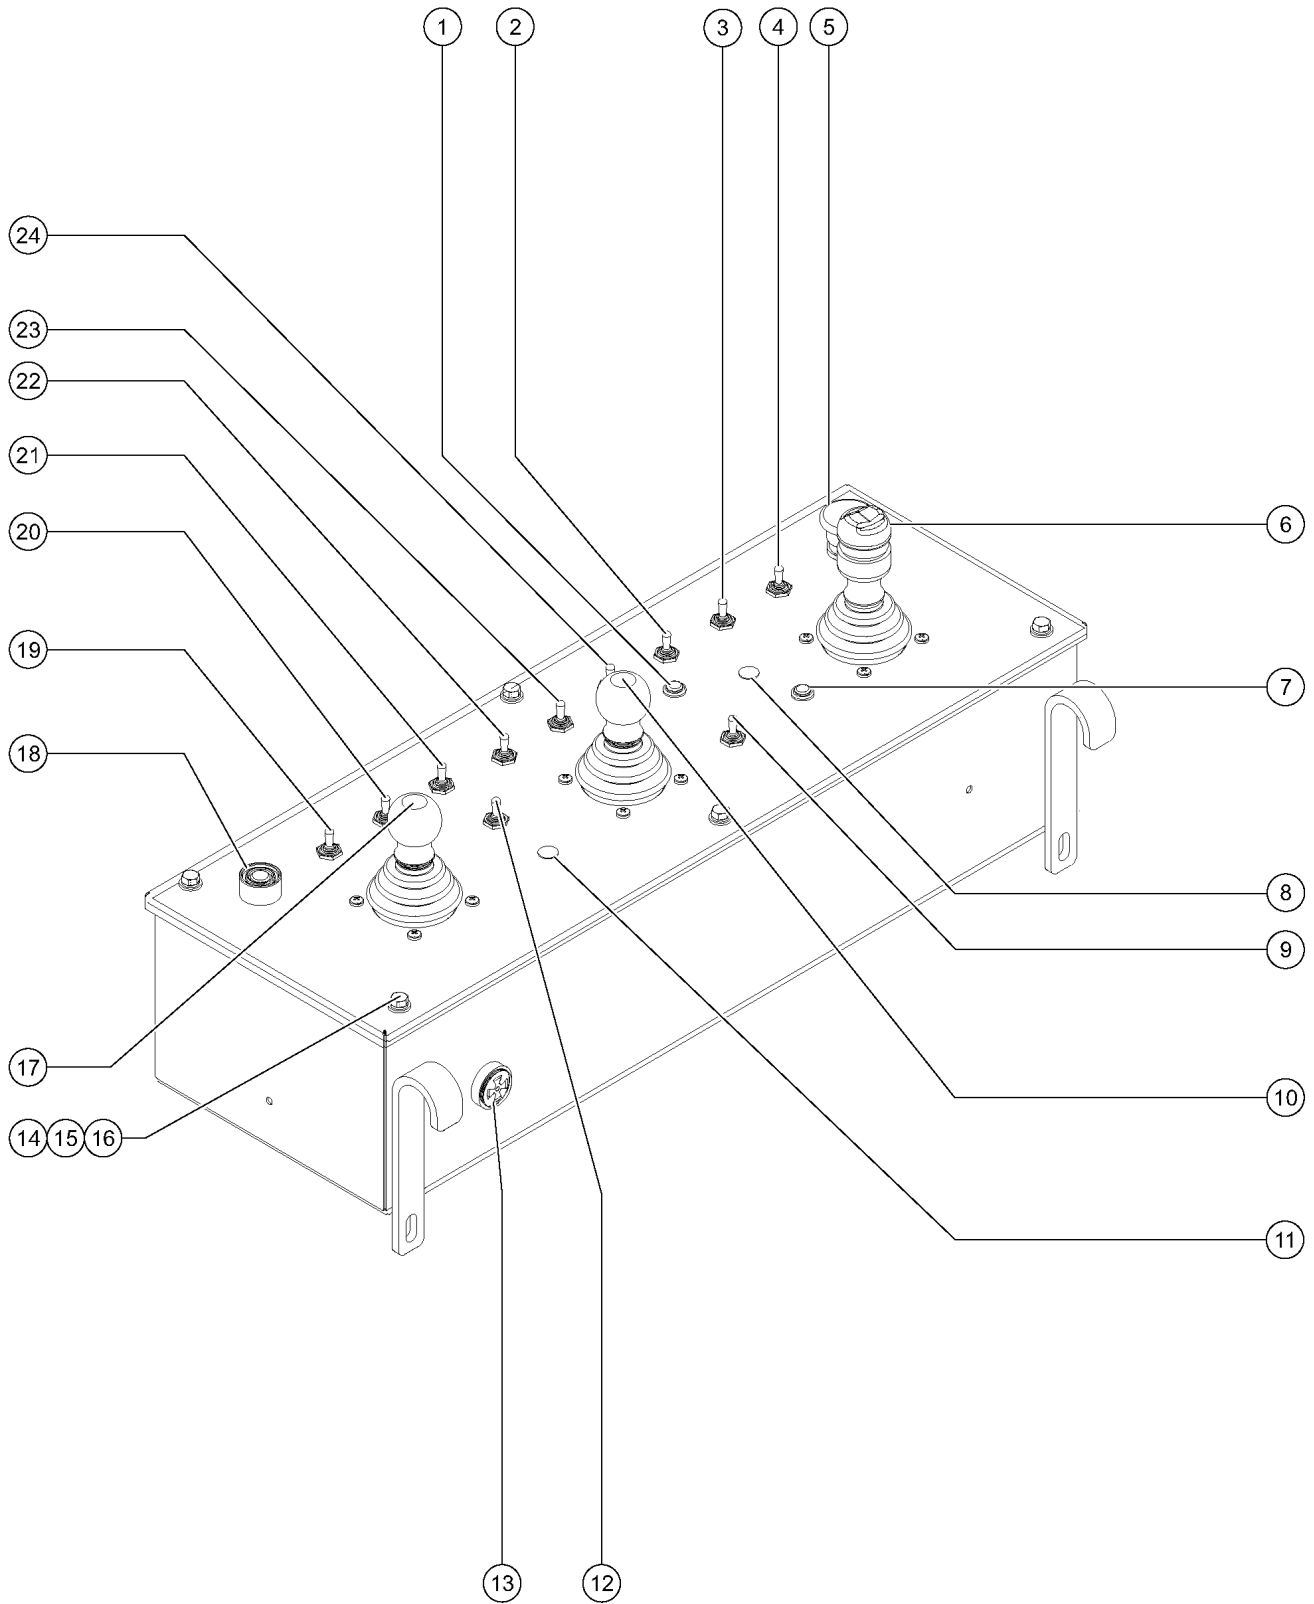

604.1 Platform Controls - View 2 (to SN 4333)