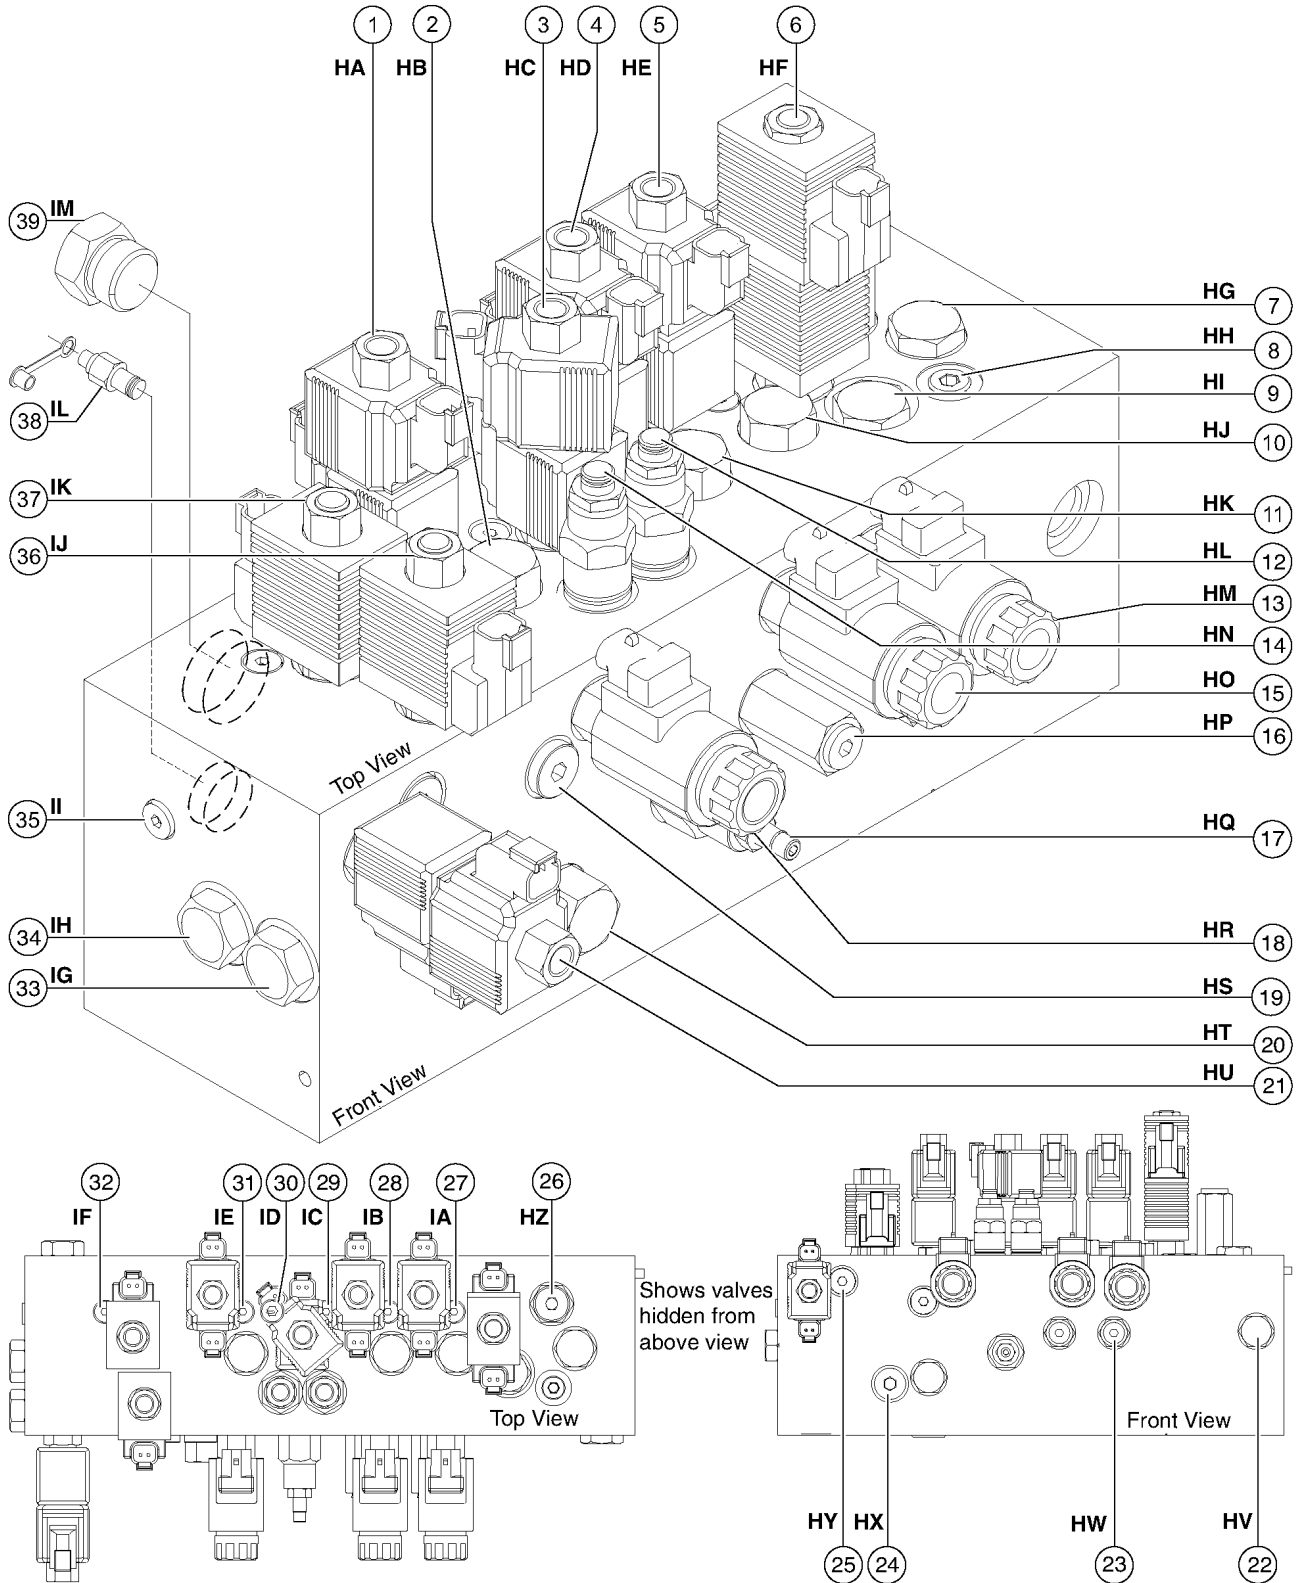

Item	Part No.	Description	Qty.
15-	102526GT	O-RING, PROPORTIONAL VALVE	
16	31527GT	VALVE,RELIEF 1800 PSI HP, Primary boom up/down; from SN 4461	
17	62258GT	VALVE,NEEDLE*** HQ, Platform level; from SN 4461	
18	102527GT	VALVE,PROPORTIONAL HR, Turntable rotate left/right; from SN 4461	
18-	89312GT	SEAL KIT, SOLENOID VALVE	
18-	89738GT	NUT, PROPORTIONAL VALVE	
18-	89737GT	COIL, PROPORTIONAL VALVE***	
18-	102526GT	O-RING, PROPORTIONAL VALVE	
19	89728GT	VALVE, FLOW CONTROL HS, Load sense circuit; from SN 4461	
20	27804GT	VALVE,DIFFERENTIAL SENSING*** HT, Function pressure control; from SN 4461	
21	89726GT	VALVE KIT, SOLENOID, 3POS 4WAY HU, Jib up/down and platform rotate left/right; from SN 4461	
21-	102531GT	VALVE,SOLENOID (89726)	
21-	89733GT	COIL SOLENOID VALVE***	
21-	89734GT	SEAL KIT,SOLENOID VALVE	
21-	102940GT	NUT,SOLENOID VALVE	
22	62259GT	VALVE,CHECK 30 PSI HV, Tank return circuit	
23	102530GT	VALVE, RELIEF 1600 PSI HW, Secondary boom up/down	
24	89729GT	VALVE, FLOW CONTROL HX, Boom extend retract	
25	89730GT	VALVE, FLOW CONTROL HY, Jib select	
26	102617GT	VALVE,RELIEF 2600 PSI HZ, System relief	
27	27807GT	VALVE,CHECK*** IA, Secondary boom up/down	
27-	110200GT	SEAL KIT, VALVE, #4	
28	27807GT	VALVE,CHECK*** IB, Primary boom up/down	
28	110200GT	SEAL KIT, VALVE, #4	
29	27807GT	VALVE,CHECK*** IC, Platform level down	
29-	110200GT	SEAL KIT, VALVE, #4	
30	27807GT	VALVE,CHECK*** ID, Platform level up	
30-	110200GT	SEAL KIT, VALVE, #4	

706.1 Function Manifold (from SN 4461)