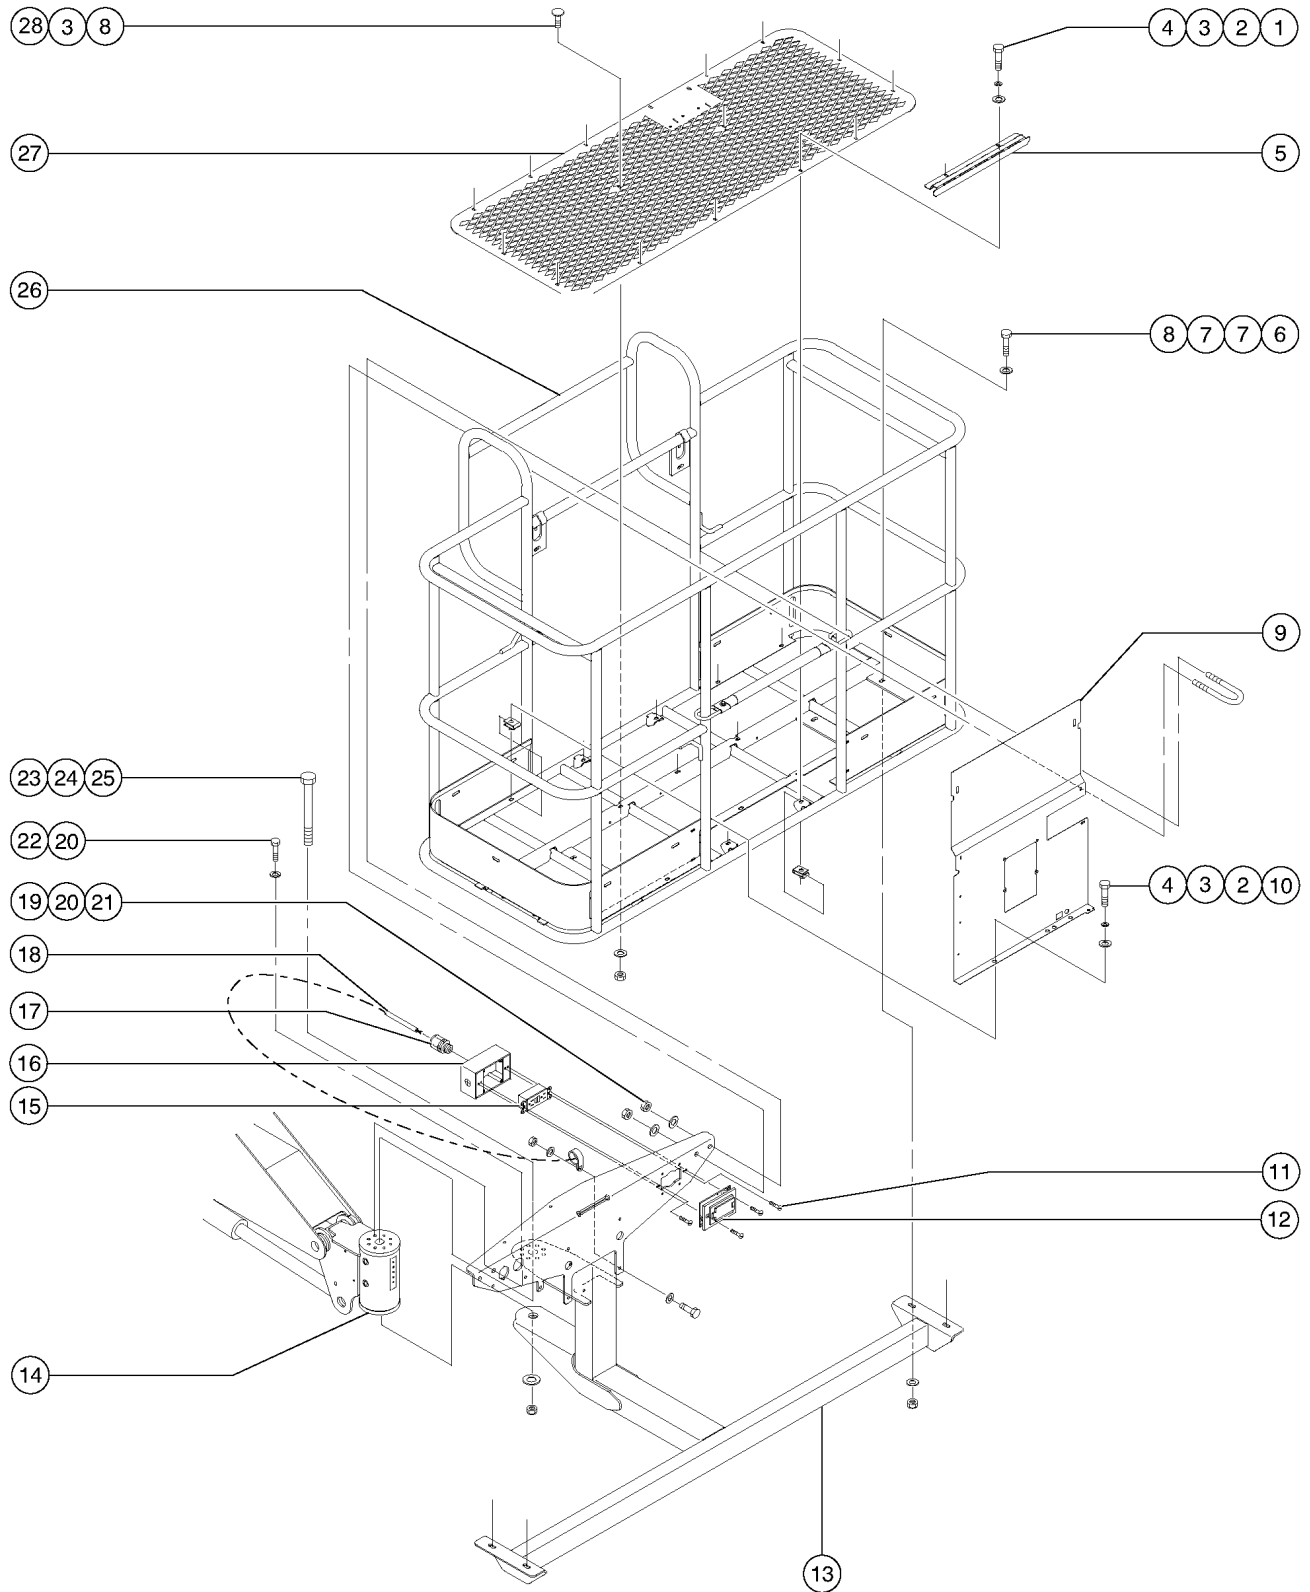

Item	Part No.	Description	Qty.
12	74006GT	COVER,GFCI,HORIZONTAL,WEATHER ..... includes mounting fasteners	1
13	102679GT	OPTION,PLAT SUPPORT,4/5FT SRV	1
13-	94390-SGT	OPTION,PLAT SUPPORT,STD,LRG BM ..... ANSI models	
13-		Ref. WELDMNT,PLATFORM SUPPORT,CE ..... CE models (refer to 804.1)	
14		Ref. Platform Rotator (refer to 507.1)	
15	13585GT	OUTLET 110V	1
15-	33629GT	PLATE,UK POWER TO PLATFORM	
15-	33724GT	KIT,GASKET,UK POWER TO PLAT	
15-	T112563GT	SVC KIT,UK RECEPT.REPLACEMENT	
16	10775GT	T-BOX,2.75 X 4.5 X 2.0	1
17	7056GT	CONN, SQZ, 1/2NPT, 0.38-0.50,SM	1
18	43955GT	WIRE CABLE,12/3 CON.TPE JKT	996
19	4828GT	NUT,NYLOCK,3/8-16	
20	57201GT	WASHER,FLAT,313, HARDENED	
21	6550GT	U-BOLT,3/8 X 1 YZ	2
22	77692GT	SCREW,HHC,3/8-16 X 1 GRD 8	8
23	73928GT	SCREW,HHC,1-8 X 11,GRD 5***	
24	122079GT	WASHER,FLAT,1.000,HARDENED	1
25	29764GT	NUT,NYLOCK,1-8	
26	77840GT	WELDMNT W/DECALS,5FT,500LB AN ..... USA and Canada;	
26	73900GT	WELDMNT,6 FT PLATFORM ..... USA and Canada; no decals	
26	73976GT	PLATFORM RAIL ASSY, 8FT, ANSI ..... USA and Canada;	
26A	60042-SGT	PLATFORM WELDMNT,4 FT ..... Australia	
26A-	101377GT	PLAT ASSEMBLY,5FT,AUSTRALIA*** ..... Australia	
26A-	73900GT	WELDMNT,6 FT PLATFORM ..... Australia; no decals	
26A-	101383GT	PLAT RAIL ASSY,8FT,AUSTRALIA** ..... Australia	
26B	101373GT	PLATFORM ASSEMBLY,4FT,CE/UK ..... Europe	
26B-	101376GT	PLATFORM ASSEMBLY,5FT,CE/UK ..... Europe	

601.1 Platform Installation - View 1