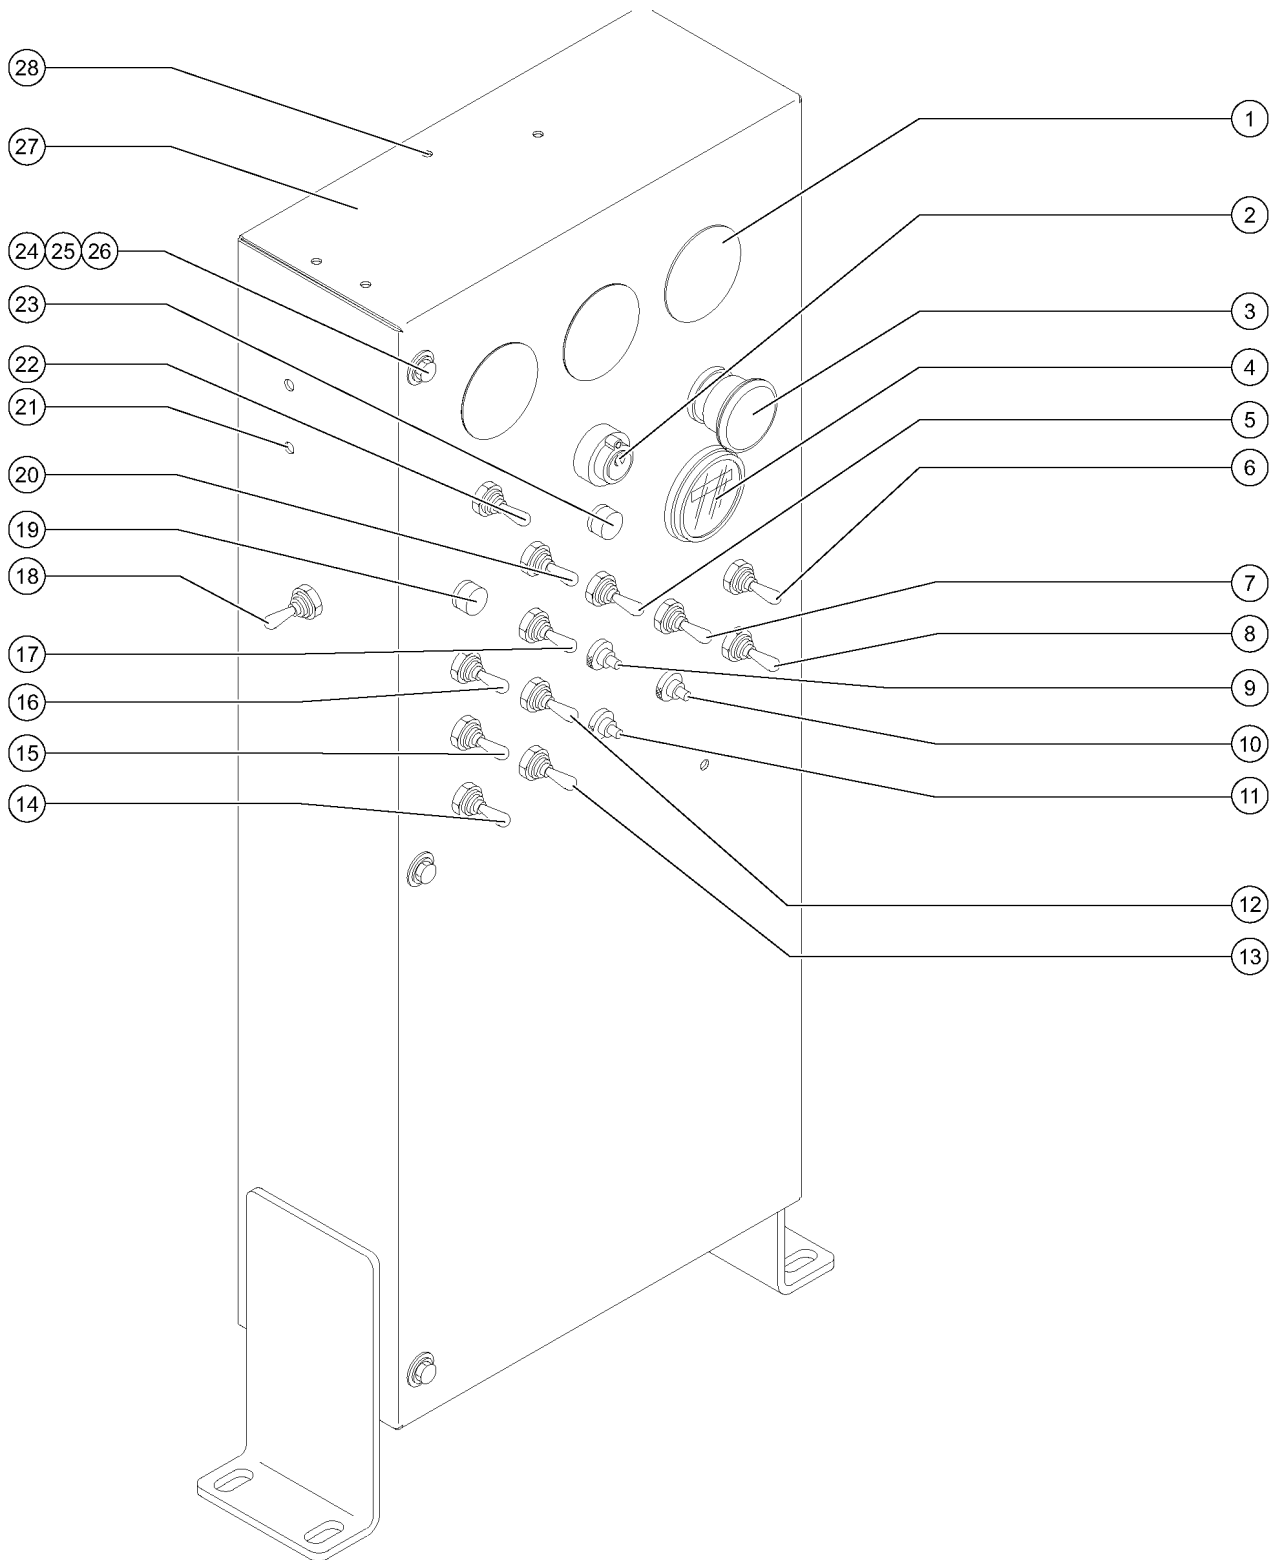

305.2 Ground Controls - View 1 (from SN 4334)

Item	Part No.	Description	Qty.
		Ref. Platform Overload Module (refer to 804.1)	
	27246GT	BOOT,TOGGLE SWITCH,SHORT*	
	128578GT	SCREW T-SWITCH PH/PH 6-32X1/4	
	106637GT	MODULE,TIME DELAY ON BREAK 4S welder option	
1	81900GT	PLUG,NYLON 2.093 BLACK DOMED	3
2	96008-SGT	KEYSWITCH,3 POS. W/KEYS*** includes 1 pair of keys; from SN 4334	1
2-	83093GT	KEY SINGLE***	
2-	37947GT	KEYS,10 PACK***	
3	66812GT	BUTTON,PUSH,RED MUSHROOM HEAD	1
3-	73805GT	BASE,W/2 NC CONTACTS*** includes N.C. contacts; from SN 4334	
3-	66818GT	CONTACT,NC	
3-	146478GT	BOOT(BELLOWS),E-STOP,BLACK	
4	19506GT	HOUR METER, 10-80 VOLTS*** includes mounting bracket; from SN 4334	1
5	128202GT	SWITCH TOGGLE ASSY DPDT 3P MOM	1
6	128200GT	SWITCH TOGGLE ASSY SPDT 3P MOM diesel models; from SN 4334	1
6-	229567GT	PLUG,SANTOPRENE .5 BLACK DOME Ford models; from SN 4334	
7	128200GT	SWITCH TOGGLE ASSY SPDT 3P MOM	1
8	128200GT	SWITCH TOGGLE ASSY SPDT 3P MOM	1
9	147095GT	ASSY, CIRCUIT BREAKER 20A	1
10	147094GT	ASSY, CIRCUIT BREAKER 15A	1
11	147094GT	ASSY, CIRCUIT BREAKER 15A	1
12	128200GT	SWITCH TOGGLE ASSY SPDT 3P MOM	1
13	128200GT	SWITCH TOGGLE ASSY SPDT 3P MOM	1
14	128202GT	SWITCH TOGGLE ASSY DPDT 3P MOM	1
15	128202GT	SWITCH TOGGLE ASSY DPDT 3P MOM	1
16	128202GT	SWITCH TOGGLE ASSY DPDT 3P MOM	1
17	128200GT	SWITCH TOGGLE ASSY SPDT 3P MOM	1
18	128203GT	SWITCH TOGGLE ASSY SPDT 2P MOM Ford models	1