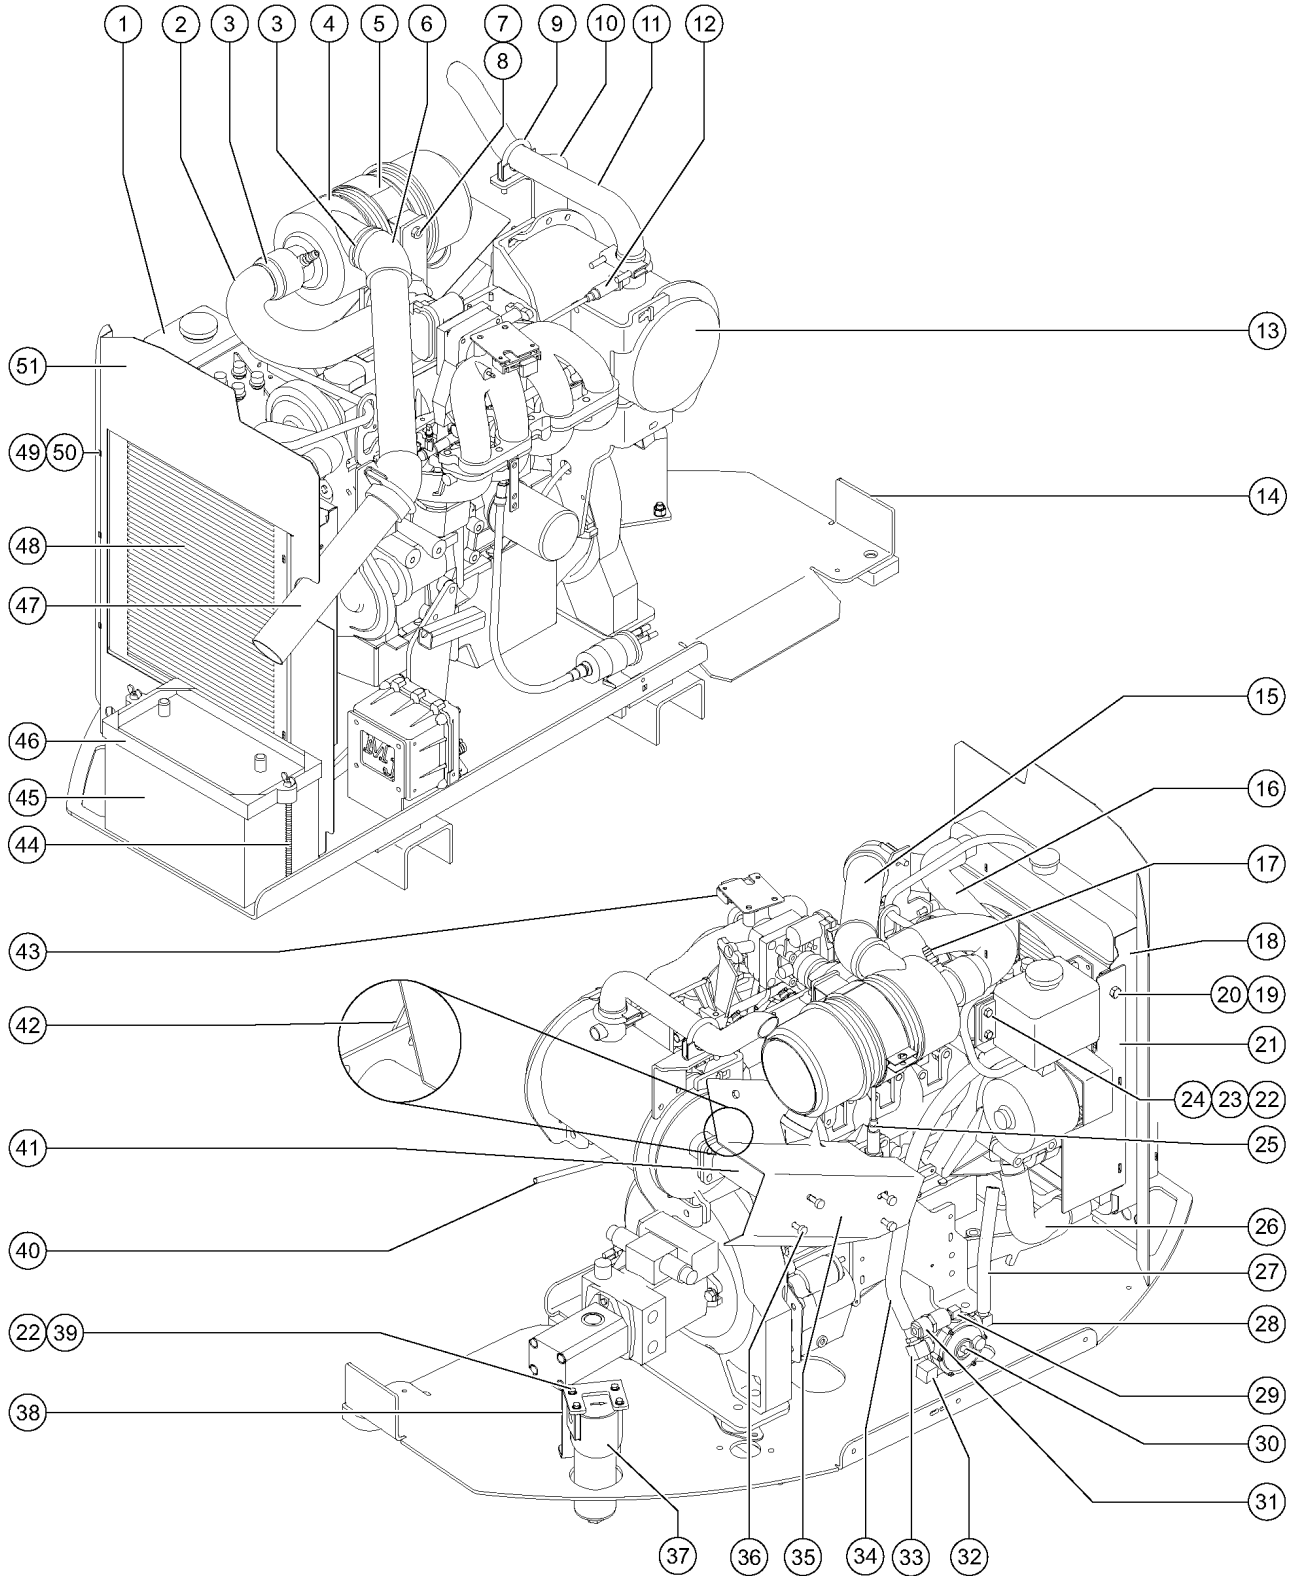

409.1 Ford LRG-425 EFI Engine - View 1 (from SN 4546)

<i>Item</i>	<i>Part No.</i>	<i>Description</i>	<i>Qty.</i>
38	102100PGT	FORMING,FILTER BRACKET,PAINTED	1
39	6356GT	WASHER,LOCK,.25	
40	70419GT	DIP STICK TUBE,FORD GAS	1
40-	52566GT	DIPSTICK, OIL LEVEL,LRG425 EFI	
41	89973GT	EXHAUST PIPE ASSEMBLY, FORD	1
41-	102134GT	GASKET,EXHAUST FORD TIER II	
41-	72343GT	GASKET,EXH FLANGE-FORD/PERKINS	
42	102779PGT	FORMING,HEAT SHLD SUPPORT,PTD	1
42-	8255GT	SCREW,HHC,3/8-16 X .75	
42-	6021GT	WASHER,LOCK,.375	
42-	4828GT	NUT,NYLOCK,3/8-16	
43	49898GT	MAP SENSOR, EFI	1
44	45708GT	HOOK,BATT HOLD DOWN,10"	2
45	1303581GT	BATTERY, 12V, 950CCA, FLA	1
45-	89631GT	CABLE,#2GA.,NEG.,BLACK,57",S40	
45-	89650GT	BATTERY CABLE,2/0,POS.RED,19"	
45-	49869GT	CORROSION INHIBITOR COATING	
46	30144GT	BATTERY HOLD DOWN,GROUP 31	1
47	102103GT	TUBE,INTAKE,2.50 OD X 13"	1
48-	110304GT	RADIATOR,FORD/PERKINS***	1
48-	65473GT	CAP,RADIATOR,PERKINS/FORD	
49	8255GT	SCREW,HHC,3/8-16 X .75	
50	6021GT	WASHER,LOCK,.375	
51	102350PGT	FORMING,RAD.SHROUD,FORDZ60,PTD	1