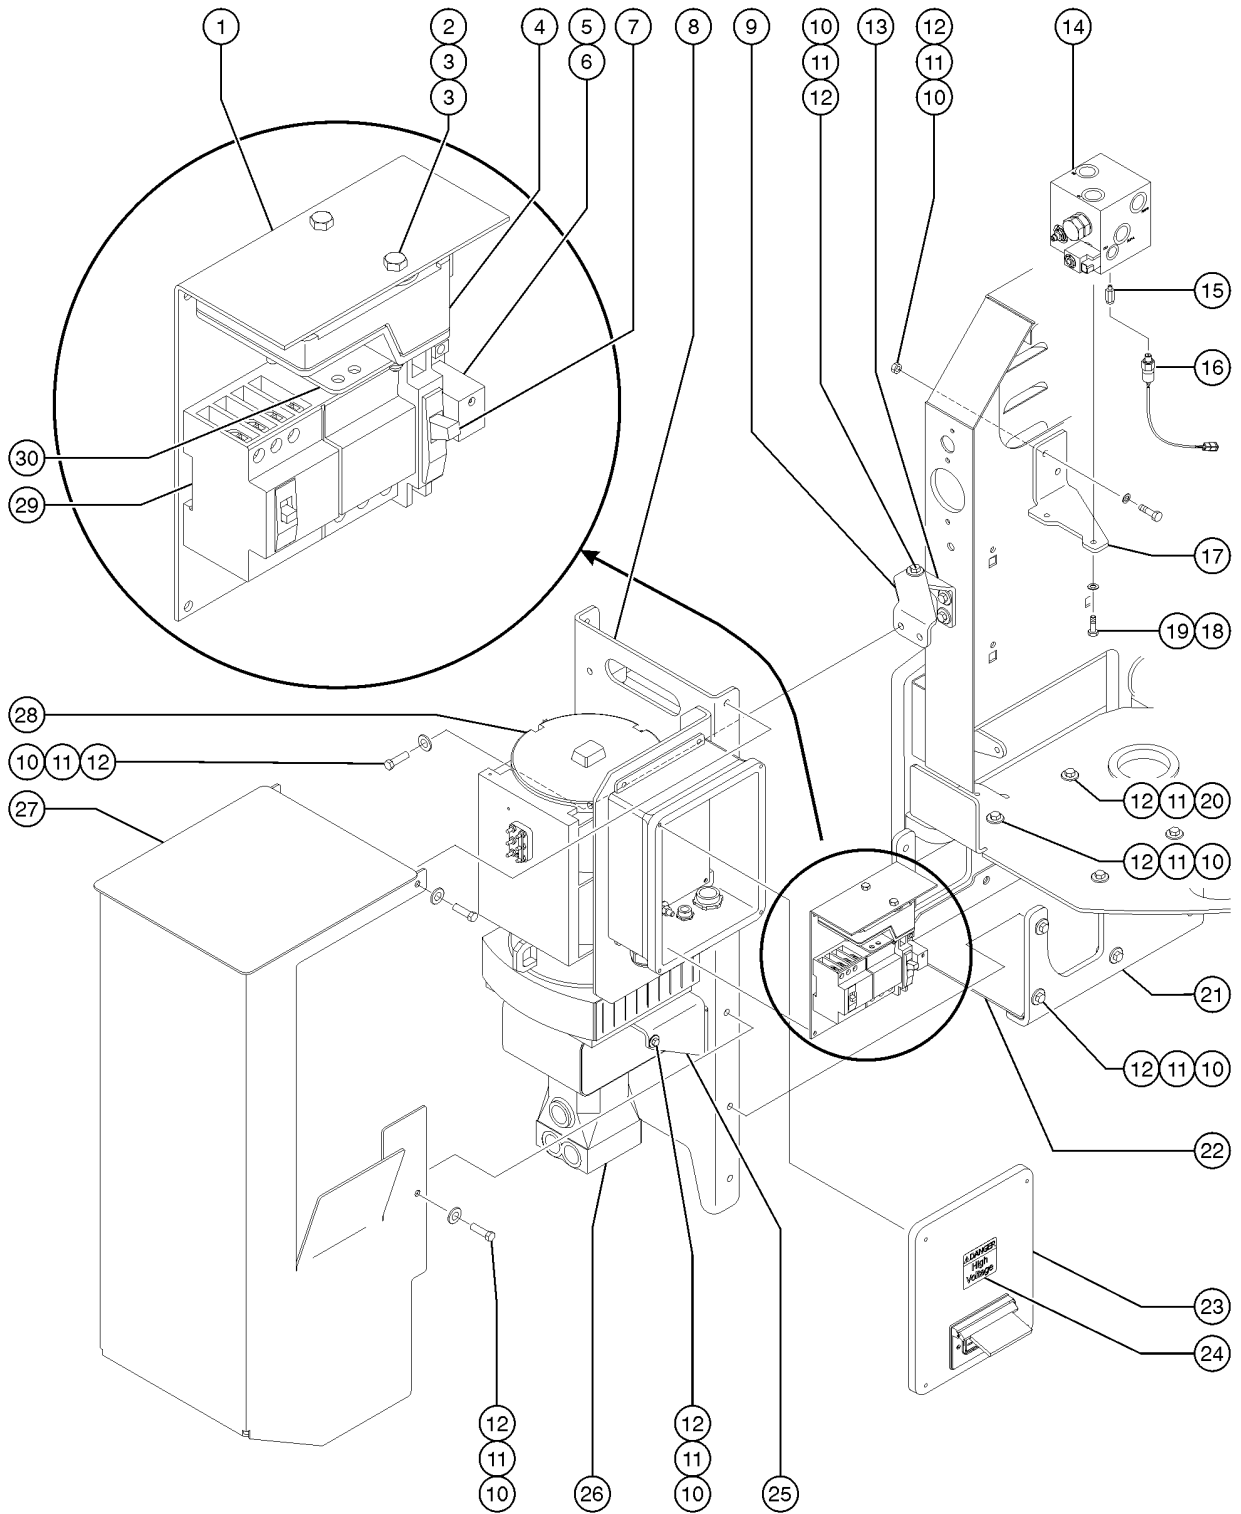

813.1 Welder Option, Chassis Components

813.1 Welder Option, Chassis Components

Item	Part No.	Description	Qty.
14-	102746GT	VALVE,PILOT OPER DIRECTIONAL	
14-	106394GT	ORIFICE DISC,.030,CONE	
15	146285GT	CONN, SAE#4-1/4" NPT	1
16	146284GT	SWITCH,PRESS,#4NPT,200PSIF	
17	106420PGT	BRKT,WELDER DIV.MANIFOLD,P	1
18	10107GT	SCREW,HHC,5/16-18 X .75	
19	6886GT	WASHER,LOCK,.313	
20	57072GT	SCREW,BHHS,3/8-16 X 1.25	
21	106416GT	BRKT,WELDER GEN BASE,L	1
21-	106417GT	BRKT,WELDER GEN BASE,R	
22	106655GT	FORMING,HOSE TRAY	1
23	1291283GT	ASSY,ENCLOSURE W/DECAL,WELDER,GEN includes items 1-7, 24, 29 and 30	1
24	82237GT	DECAL,DANGER,HIGH VOLTAGE	1
25	106415GT	BRKT,WELDER GEN MNT BOTTOM	1
26	106184GT	MOTOR,HYD 12.5KW GEN,21CC***	1
26-	162006GT	SEAL KIT,HYD MOTOR(106184)	
27	106479GT	WELDMENT,WELDER GEN COVER	1
28	106113GT	GENERATOR,HYDRO-12KEP-21-3	1
		includes item 26	
28-	106274GT	GENERATOR,12.5 KW,W/O MOTOR***	
28-	122300GT	COVER,WELDER GENERATOR	
28-	T113655GT	COUPLING, 28MM (106113)	
28-	T114022GT	SPIDER (106113)	
28-	T114023GT	COUPLING (106113)	
29	106477GT	GFI/CIRCUIT BREAKER ASSEMBLY	1
29-	227425GT	CIRCUIT BREAKER, 35A 3PH	
29-	106375GT	GFCI,50A, 3PH	
30	106140PGT	BRACKET,1K OHM 10-TURN POT,PNT	1
30-	102357GT	POTENTIOMETER ASSY, WELDER