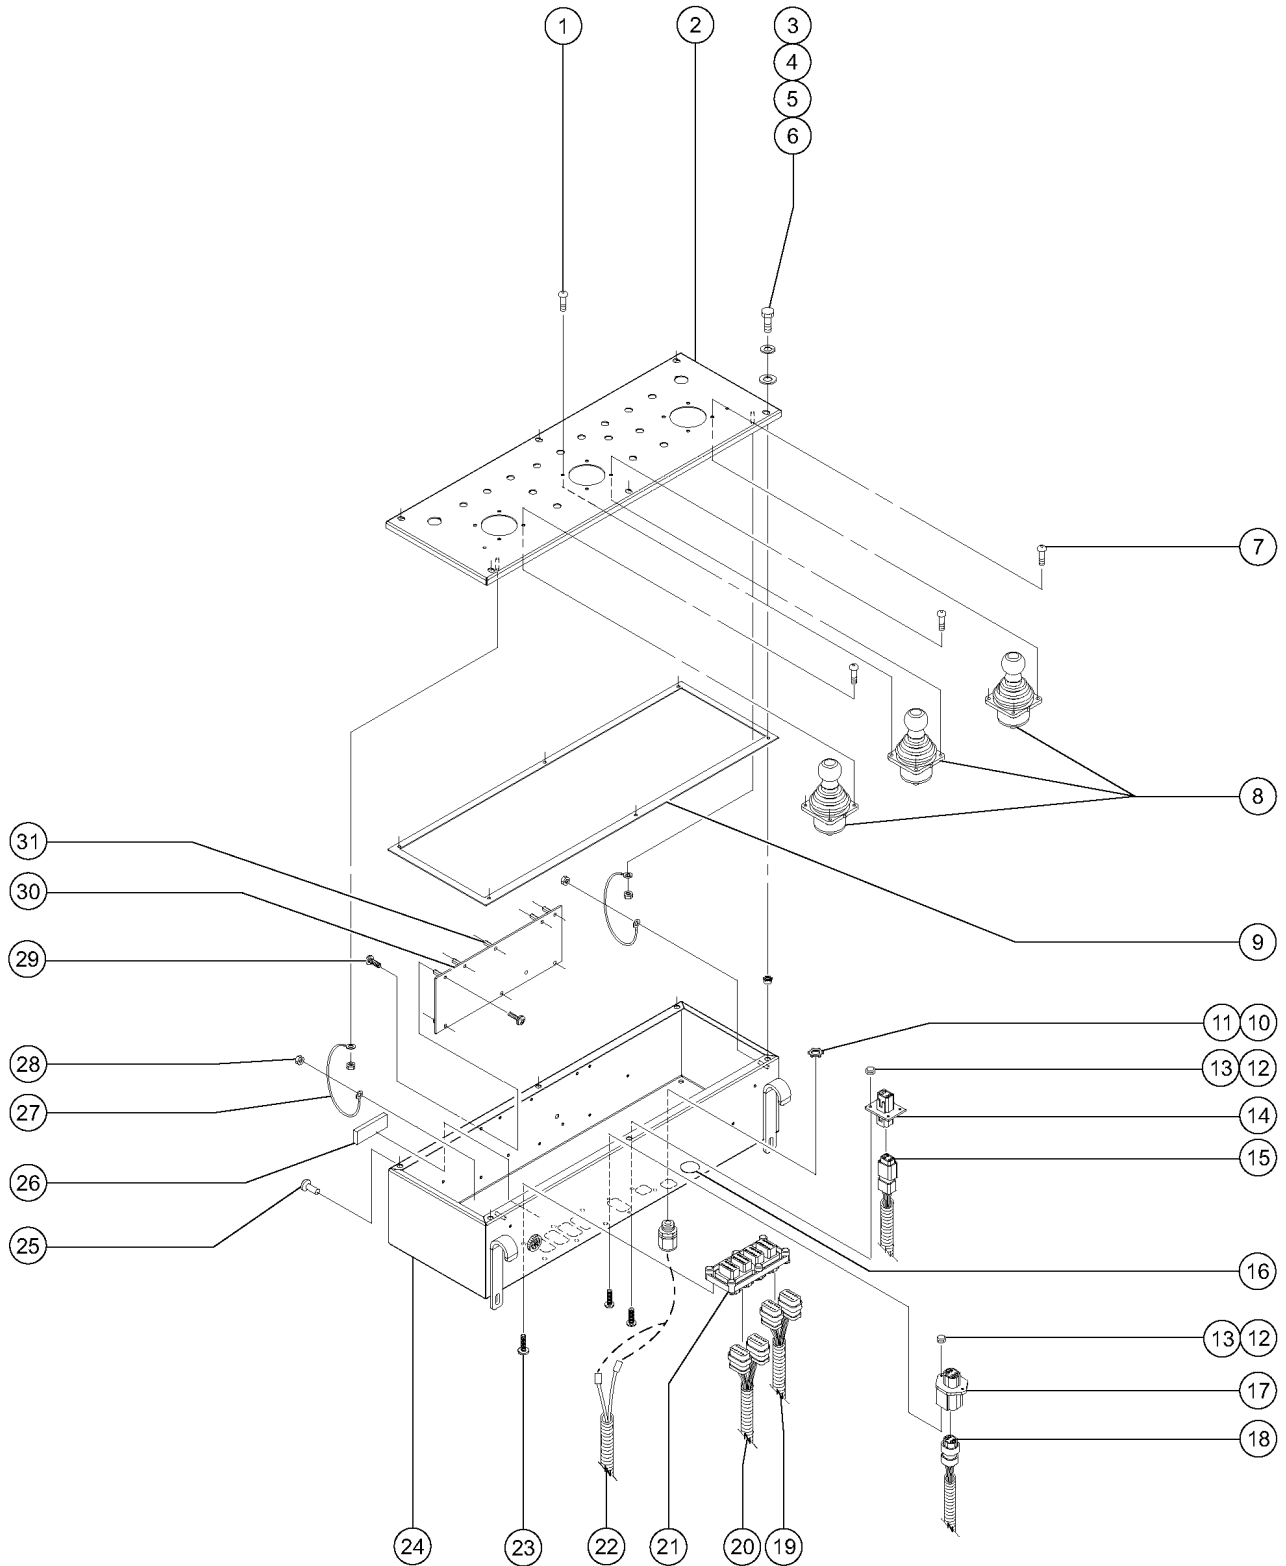

Item	Part No.	Description	Qty.
A-	110388GT	PLAT. CONTROL BOX W/DECAL*** includes items 6 and 11	
B-	102724GT	WIRE,MOUNT ADHESIVE BACK	
C-	122215GT	HARNESS,SERVICE,PBOX J1 requires qty 3 of adapter 122125	
D-	122125GT	ADAPTER CABLE, JS100 JOYSTICK	
E-	122124GT	SERVICE KIT,S80 PBOX J1 HARN required for first time replacement, contains PBOX J1 harness and qty 3 of adapter 122125	
F-	89666GT	HARNESS,JIB KIT	
G-	89673GT	HARNESS,PBOX,S40,S45,Z60***	
H-	89925GT	HARNESS,PBOX,LOAD SENSE	
1	49816GT	SCREW,PHILLIPS,PHM,10-32 X .75	
2	81484PGT	PLATFORM CONTROL BOX LID,PAINT	1
3	8914GT	SCREW,HHC,1/4-20 X .625	
4	6356GT	WASHER,LOCK,.25	
5	6638GT	WASHER, FLAT, USS, 1/4"Y	
6	23404GT	NUTSERT,1/4-20,STEEL CAD PLTD	6
7	77047GT	SCREW,PHM,10-32X.50,ST TYPE F	
8		Ref. Joystick Controller (refer to 604.1)	
9	81488GT	GASKET,PLATFORM CONTROL BOX	1
10	6935GT	CONN, SQZ, 1/2NPT, LOCKNUT	1
11	7056GT	CONN, SQZ, 1/2NPT, 0.38-0.50,SM	1
12	12344GT	NUT,NYLOCK,6-32	
13	49820GT	SCREW,PHILLIPS,PHM,6-32 X .5	
14	73723GT	CONN RECEP,FLANGED	1
14-	60443GT	LOCK, RECEP 4WAY, 14-18GA	
15		Ref. ASSEMBLY,FOOT SWITCH refer to 602.1	1
15-	73739GT	BOOT,PLUG 4 WAY	
15-	75640GT	WIRE LOOM,3/4 DIA.	
16	229567GT	PLUG,SANTOPRENE .5 BLACK DOME	4
17	73717GT	CONN,RECEP 4 WAY,12-14GA FL***	1

603.1 Platform Controls - View 1