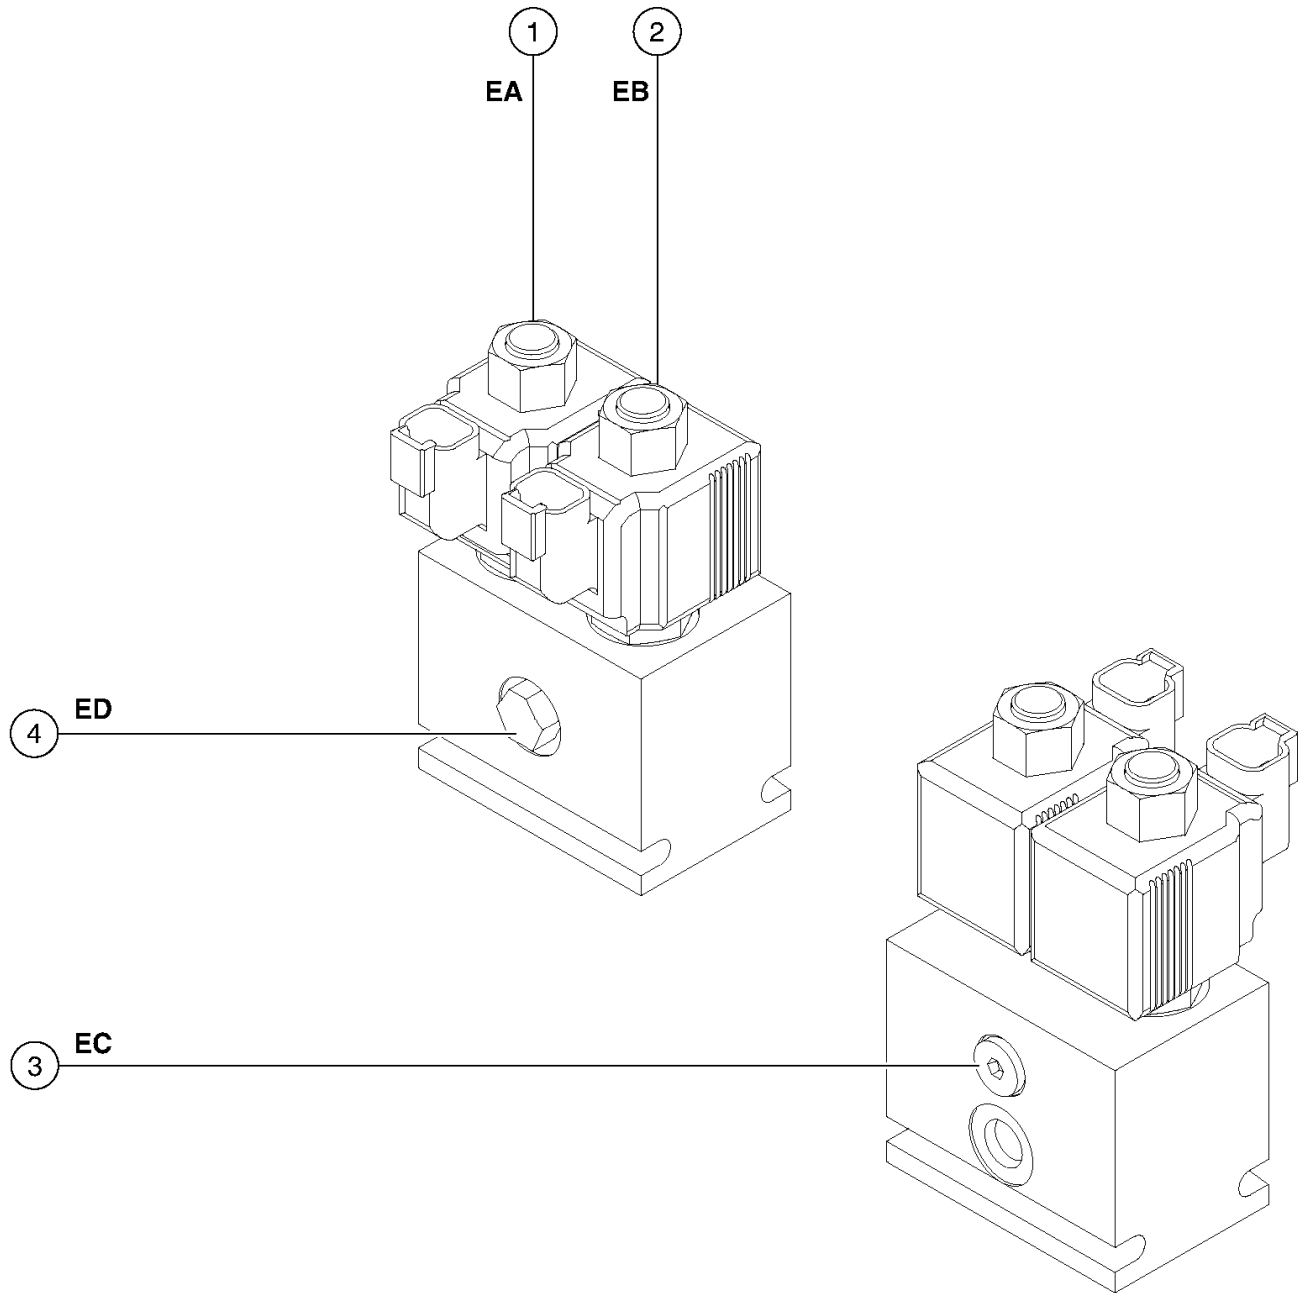

703.2 Two-Speed/Brake Manifold (from SN 4461)