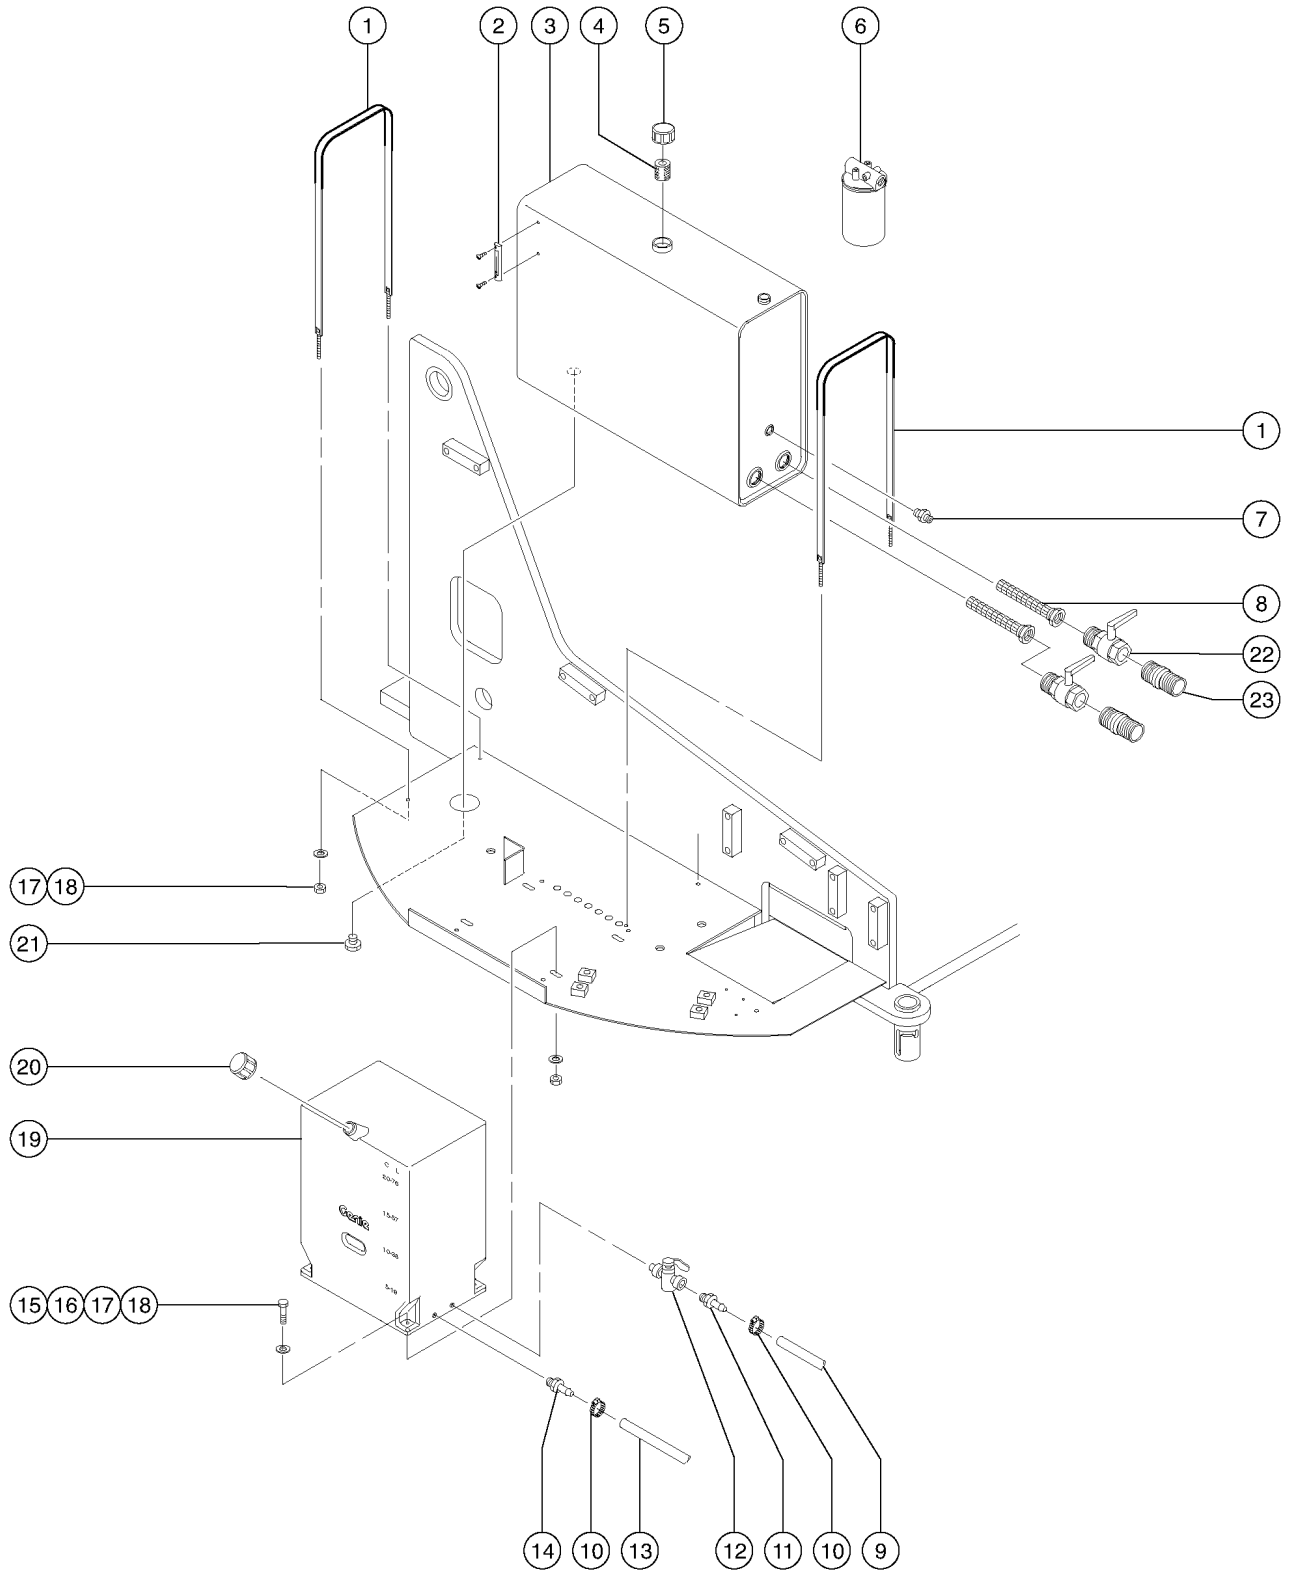

302.1 Hydraulic and Fuel Tanks - Diesel Models

Item	Part No.	Description	Qty.
1	31524GT	STRAP ASSY,TANK, 66 INCH	2
1-	31658GT	EXTRUSION,RUBBER BUMPER STRIP	40
2	21141GT	GAUGE-SIGHT,LHA-LGTB***	1
3	102988GT	HYDRAULIC TANK ASSY W/WORD DEC	1
		includes items 2, 4, 5, 7, 8 and 21	
3-	102989GT	HYDRAULIC TANK ASSY W/SYMB DEC	
		includes items 2, 4, 5, 7, 8 and 21	
4	31506GT	STRAINER,FILLER NECK	1
5	53527GT	CAP,FILLER BREATHER,3 MICRON**	1
6	48470GT	FILTER ASSEMBLY W/IND L,PAPER	1
6-	58930GT	INDICATOR,29908,20279,48470	
6-	46014GT	FILTER,ELEMENT,BETA(6)=200	
7	48922GT	CONN,520102-6-6	1
8	45161GT	STRAINER ASSEMBLY,1.5" NPT	1
9	27089GT	HOSE,5/16 FUEL,SAE 30R7	
10	21465GT	CLAMP,HOSE, .25" TO .63" X .3125"	2
11	53023GT	FITTING,1/4 MPT 5/16 BARB	1
12	19487GT	VALVE, FUEL LOCK	1
13	30490GT	HOSE,1/4 FUEL LINE,SAE 30R7	
14	29137GT	HOSE END,MALE.25 X .25 MPT***	1
15	8178GT	SCREW,HHC,3/8-16 X 2.5	
16	6097GT	WASHER,FLAT,USS,3/8",Y	
17	5397GT	WASHER,FLAT,USS,5/16",Y	
18	4828GT	NUT,NYLOCK,3/8-16	
19	65611-SGT	FUEL TANK ASSY W/CAP, 20 GAL**	1
		includes item 20	
19-	54325GT	FITTING,BULKHEAD,1/4NPT,FUELTK	
20	101726GT	CAP,FUEL,DIESEL,1/8"VENT(GRN)	1
		no longer available, (replaced by 1316635)	
20B	1316635GT	CAP, FUEL, DIESEL, 0.08 IN HOLE (BLACK)	1
21	31507GT	PLUG,SQUARE HEAD,3/4 MPT	1
22	48994GT	VALVE,BALL,16 MPT-16 FPT***	2

302.1 Hydraulic and Fuel Tanks - Diesel Models