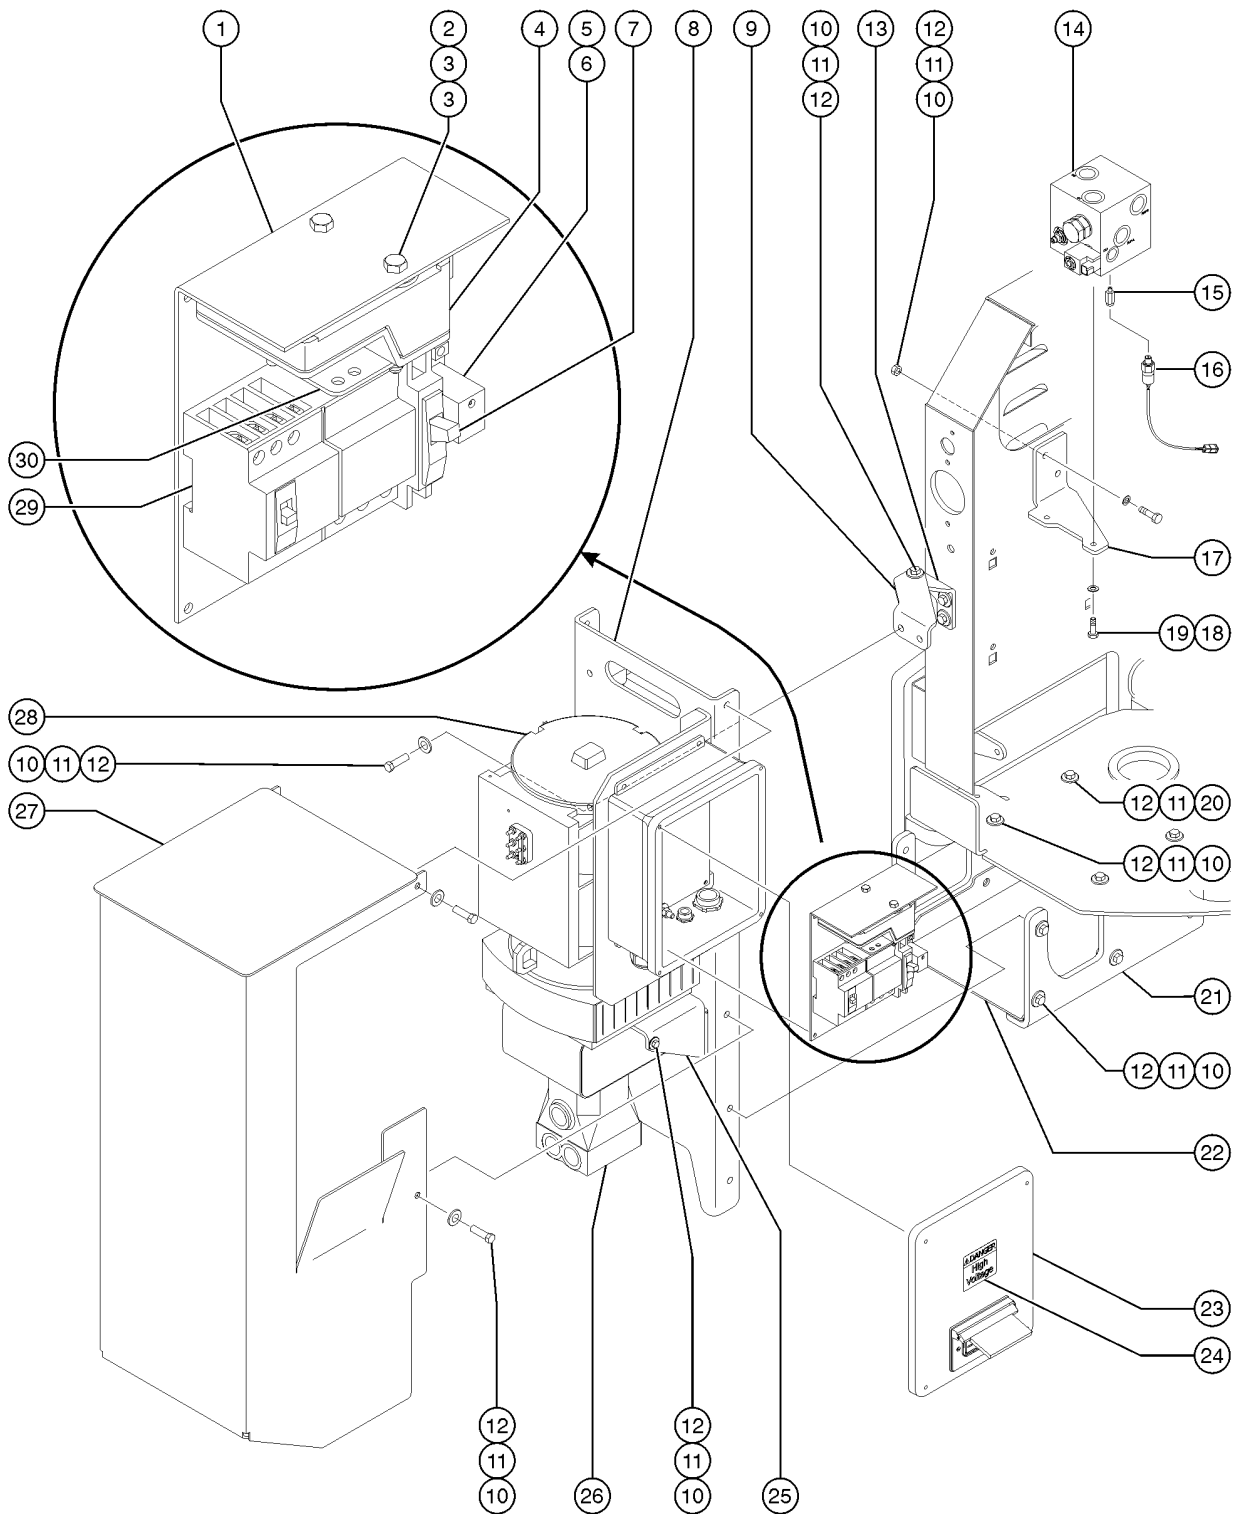

Item	Part No.	Description	Qty.
A-	77683GT	ACCESSORY,PANEL CRADLE,ANSI ..... (ANSI/CSA models)	
B-	94493-SGT	KIT,PANEL CRADLE,CE ..... (CE/AUS models)	
1	88377-1400GT	FOAM PAD***	2
2	77664GT	ADJUSTABLE STRAP ASSY	1
3	1274322GT	NUT,NYLOCK FLG,3/8-16,F,ZAG	8
4	5397GT	WASHER,FLAT,USS,5/16",Y ..... for machines before 2010	
5	228849GT	FORMING,SECONDARY SUPPORT ..... 77576P is no longer available. For machines before 2010, must install Qty 2 service kit 233992 (ANSI) or 233993 (CE) for initial replacement.	2
6	228848GT	FORMING PANEL CRADLE ..... 89724 is no longer available. For machines before 2010, must install Qty 2 service kit 233992 (ANSI) or 233993 (CE) for initial replacement.	2
6-	233992GT	KIT,PANEL CRADEL BRACKET,WORD ..... (ANSI models) (includes hook, panel support bracket and installation instructions)	1
6-	233993GT	KIT,PANEL CRADLE BRACKET,SYMBL ..... (CE models) (includes hook, panel support bracket and installation instructions)	1
7	56934GT	PAD,REST,1"THICK,FLANGED	4
7A	824038GT	NUT, TL JAM, 3/8-16, A, ZAG ..... for 56934	4
8	1251600GT	U-BOLT, FLATTENED, 1.5DIA. X 3/8 UNC,ZAG	2
9	73463-1175GT	TUBE,RD,ALUM 1.25 X .083	2
10	1256855	SCREW,HHF,1/4-20X.625,8,ZAG	1
11	6638GT	WASHER, FLAT, USS, 1/4"Y ..... for machines before 2010	
12	1277924GT	NUT,NYLOCK FLG,1/4-20,F,ZAG	1
13	56424GT	CLAMP,1.25X.5 RUBBER-CUSHION	1

813.1 Welder Option, Chassis Components