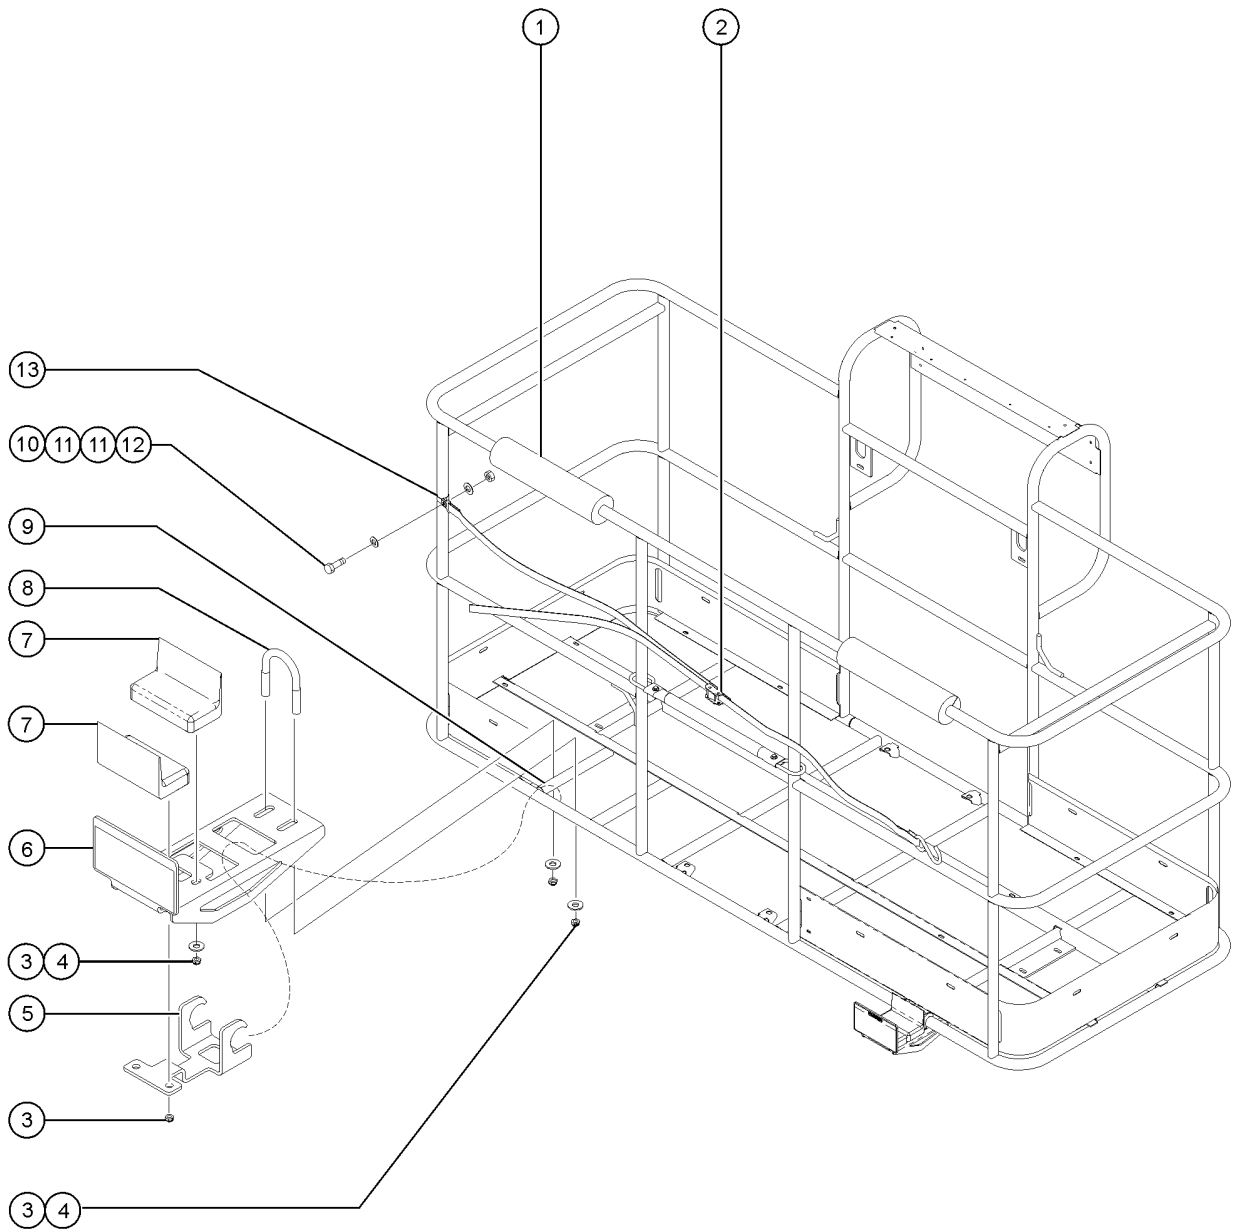

812.1 Panel Cradle Option

Item	Part No.	Description	Qty.
A-	77683GT	ACCESSORY,PANEL CRADLE,ANSI ..... (ANSI/CSA models)	
B-	94493-SGT	KIT,PANEL CRADLE,CE ..... (CE/AUS models)	
1	88377-1400GT	FOAM PAD***	2
2	77664GT	ADJUSTABLE STRAP ASSY	1
3	1274322GT	NUT,NYLOCK FLG,3/8-16,F,ZAG	8
4	5397GT	WASHER,FLAT,USS,5/16",Y ..... for machines before 2010	
5	228849GT	FORMING,SECONDARY SUPPORT ..... 77576P is no longer available. For machines before 2010, must install Qty 2 service kit 233992 (ANSI) or 233993 (CE) for initial replacement.	2
6	228848GT	FORMING PANEL CRADLE ..... 89724 is no longer available. For machines before 2010, must install Qty 2 service kit 233992 (ANSI) or 233993 (CE) for initial replacement.	2
6-	233992GT	KIT,PANEL CRADEL BRACKET,WORD ..... (ANSI models) (includes hook, panel support bracket and installation instructions)	1
6-	233993GT	KIT,PANEL CRADLE BRACKET,SYMBL ..... (CE models) (includes hook, panel support bracket and installation instructions)	1
7	56934GT	PAD,REST,1"THICK,FLANGED	4
7A	824038GT	NUT, TL JAM, 3/8-16, A, ZAG ..... for 56934	4
8	1251600GT	U-BOLT, FLATTENED, 1.5DIA. X 3/8 UNC,ZAG	2
9	73463-1175GT	TUBE,RD,ALUM 1.25 X .083	2
10	1256855	SCREW,HHF,1/4-20X.625,8,ZAG	1
11	6638GT	WASHER, FLAT, USS, 1/4"Y ..... for machines before 2010	
12	1277924GT	NUT,NYLOCK FLG,1/4-20,F,ZAG	1
13	56424GT	CLAMP,1.25X.5 RUBBER-CUSHION	1