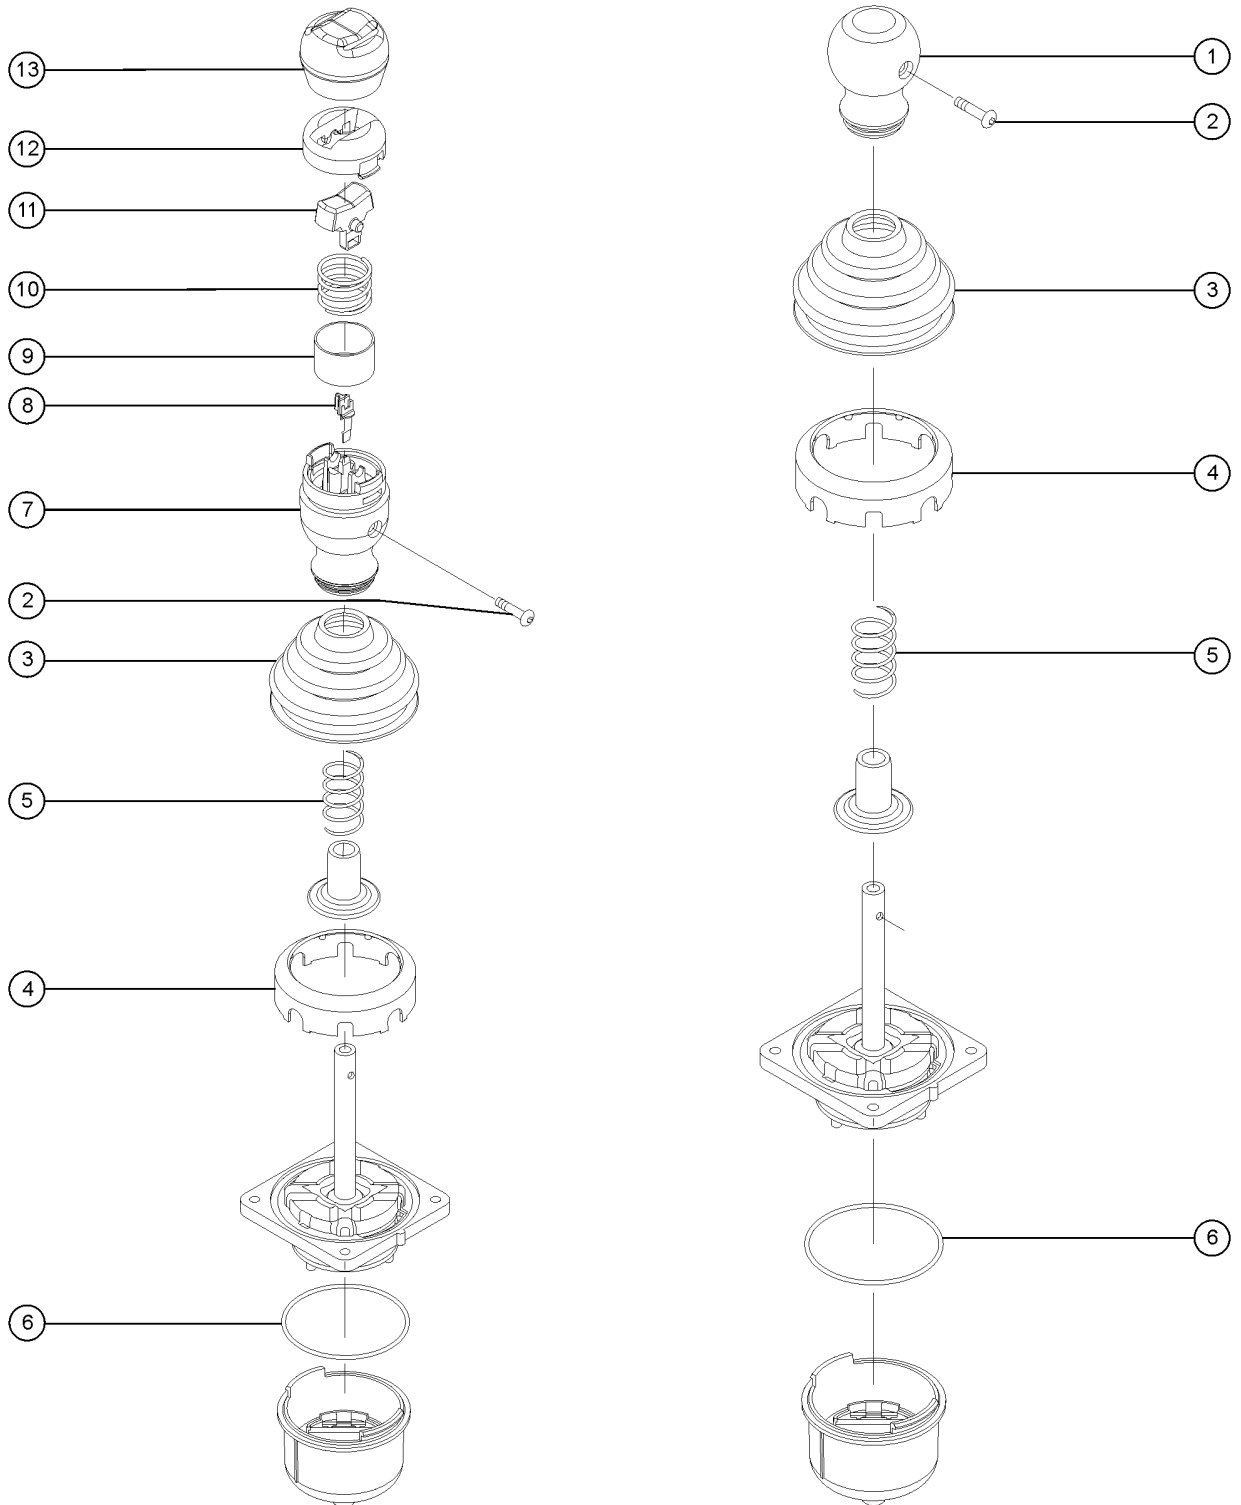

605.1 Joysticks (to SN 4333)

605.1 Joysticks (to SN 4333)

Item	Part No.	Description	Qty.
A-	111417GT	JOYSTICK W/HARN ADPTR, 2 AXIS this kit converts joystick to Deutsch style connection (OEM joystick); after first time replacement, refer to section 605.2	.....
C-	111415GT	JOYSTICK W/HARN ADPTR, 1 AXIS this kit converts joystick to Deutsch style connection (OEM joystick); after first time replacement, refer to section 605.2	.....
E-	111416GT	JOYSTICK W/HARN ADPTR KIT RCKR this kit converts joystick to Deutsch style connection (OEM joystick); after first time replacement, refer to section 605.2	.....
G-	83098GT	TERM,AMP MTE,SOC,22-26 GA BULK	
H-	119613GT	HARN JOYSTICK ADAPTOR JS100	
		for first time replacement only	
Z	1269501GT	KIT, ISOLATION, 3 JOYSTICK	
1	62392GT	KNOB,JOYSTICK, 62390/62391	1
2	T112626GT	SCREW, PHM, #6-32 X .625 ZINC	1
3	139598GT	BOOT,JOYSTICK	1
4	75143GT	BOOT GUARD, JOYSTICK 62390/91	1
5		SPRING,JOYSTK CENTR,62390/91	1
		no longer available from supplier	
6		O-RING,JOYSTICK, 62390/62391	1
		no longer available from supplier	
7	75449GT	KNOB,ROCKER JOYSTICK 75565	1
8	75448GT	SUPPORT,SENSOR,JOYSTICK	1
9	75447GT	SWITCH SHIELD,ROCK JOYSTK75565	1
10	75446GT	SPRING,SWITCH CENTERING,75565	1
11	75445GT	ROCKER ASSY.,MAGNETIC 75565	1
12	75444GT	ROCKER,RETAINER, 75565	1
13	75443GT	BOOT, ROCKER JOYSTICK 75565	1