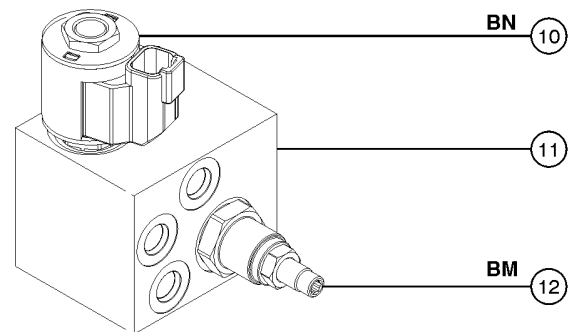

707.1 Jib Select and Platform Rotate Manifolds

Jib Manifold

Jib Manifold

Jib Manifold

Jib Manifold

Jib Manifold

707.1 Jib Select and Platform Rotate Manifolds

Item	Part No.	Description	Qty.
1	62262GT	VALVE,SOLENOID N/O (LONG)*** BA, Platform rotate	
1-	89297GT	SEAL KIT, SOLENOID VALVE	
1-	62273GT	COIL, GREEN W/ 2 PIN CONNECTOR*	
1-	45912GT	NUT,SOLENOID VALVE 2P3W	
2	62267GT	VALVE,SOLENOID N/C (SHORT)*** BB, Jib boom up/down	
2-	89297GT	SEAL KIT, SOLENOID VALVE	
2-	62273GT	COIL, GREEN W/ 2 PIN CONNECTOR*	
2-	52943GT	NUT, SOLENOID VALVE COIL	
3	89178GT	MANIFOLD,JIB,Z60***	
4	102496GT	ORIFICE,PLUG 0.030 BC, Platform rotate circuit	
5	102496GT	ORIFICE,PLUG 0.030 BD, Platform rotate circuit	
6	89769GT	VALVE - SOLENOID 2 POS 2 WAY BE, Jib boom/platform rotate select	
6-	89770GT	SEAL KIT, SOLENOID VALVE	
6-	89733GT	COIL SOLENOID VALVE***	
6-	89735GT	NUT ASSY (89769)*** includes coil nut	
7		MANIFOLD,JIB,Z60 previous manifold 102029 is no longer available, order newer manifold part 215545; from SN 4461	
8	102496GT	ORIFICE,PLUG 0.030 BF, Platform rotate circuit	
9	102496GT	ORIFICE,PLUG 0.030 BG, Platform rotate circuit	
10	89862GT	VALVE-SOLENOID,2POS 3WAY,JIB** BN, Jib boom/platform rotate select	
10-	228866GT	COIL,SOLENOID VALVE	
10-	89864GT	SEAL KIT,SOLENOID VALVE, SV07	
10-	44174GT	NUT-COIL SHORT	
11		JIB MANIFOLD COMBINATION VALVE previous manifold T112471 is no longer available, order newer manifold part 215545; from SN 4461	
12	T112464GT	VALVE FLOW REGULATOR0.4GPM ADJ BM, Platform rotate regulator	
12-	62337GT	SEAL KIT, VALVE	
13	52907GT	VALVE-CHECK, #4 SAE, 5 PSI* BS, One way flow	
14	52370GT	VALVE,SHUTTLE,GS68 BT, Controls direction of flow	