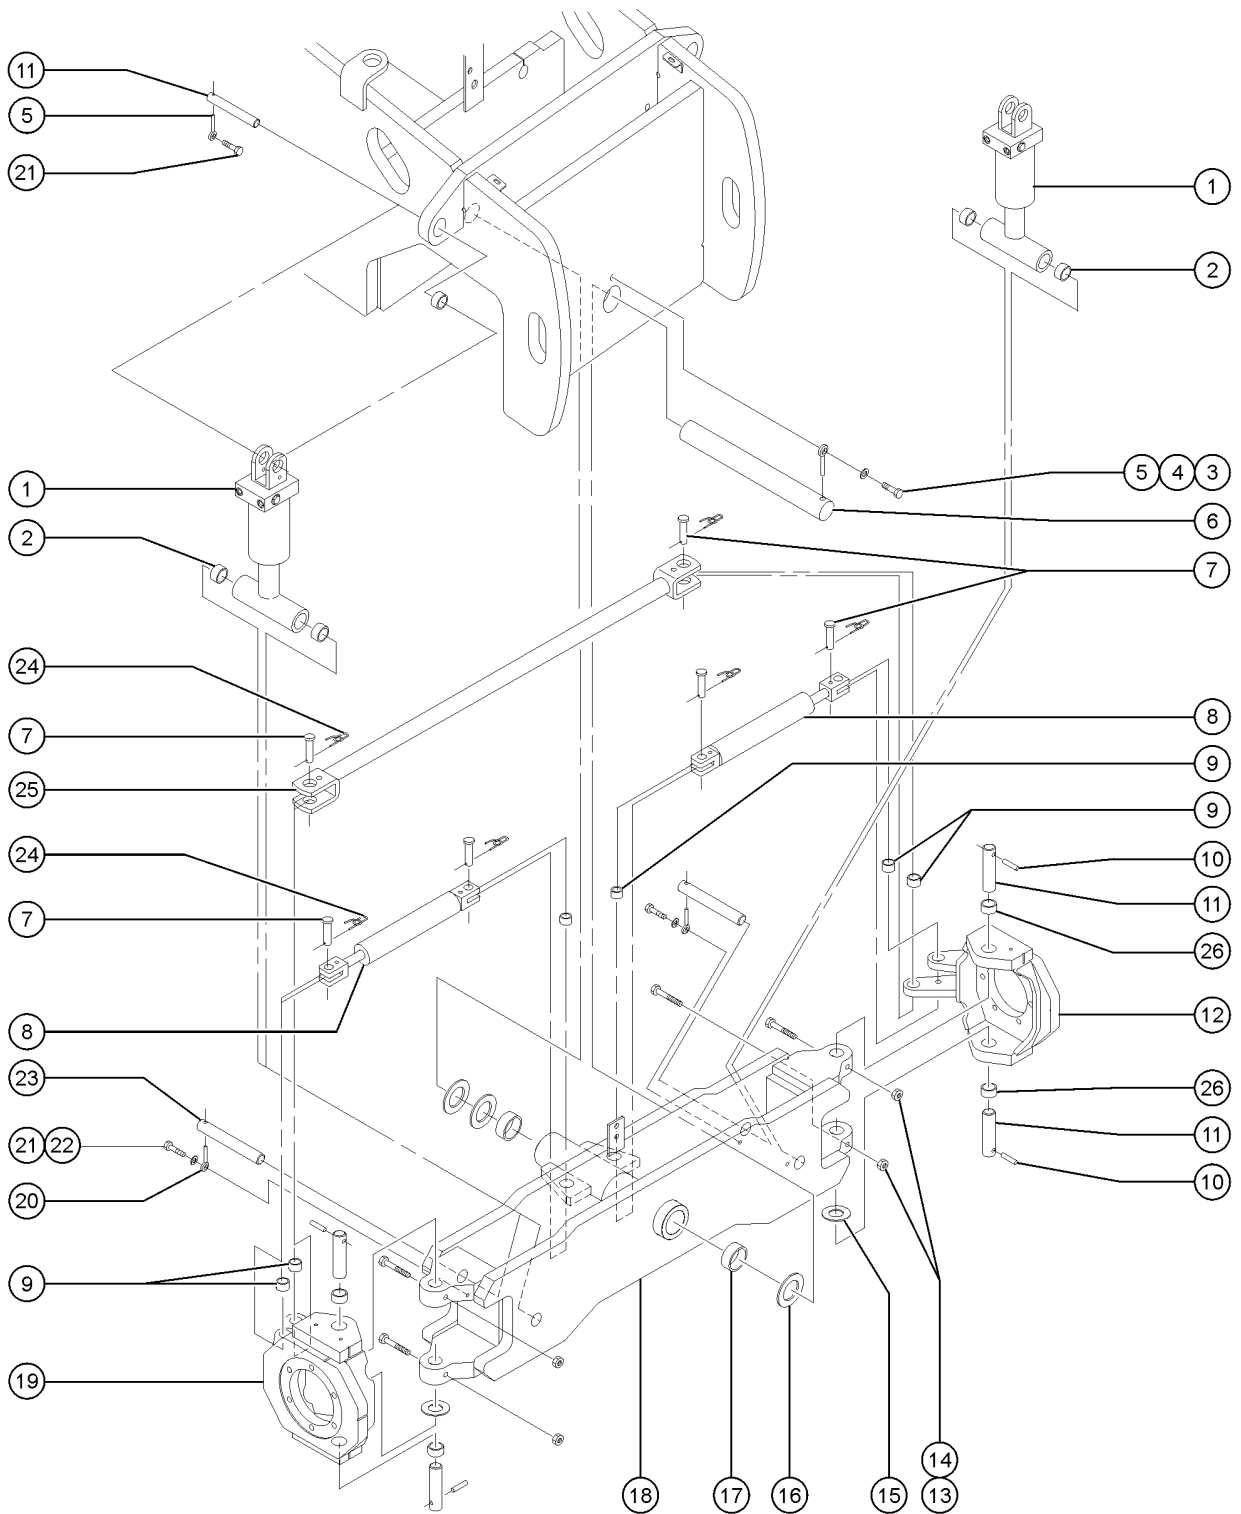

202.1 4WD Steer Axle Linkage, Oscillate Models

202.1 4WD Steer Axle Linkage, Oscillate Models

Item	Part No.	Description	Qty.
1	89675GT	CYLINDER, OSCILLATE*** includes item 2	2
1-	89295GT	SEAL KIT,CYLINDER (63189)	
1-	32722GT	VALVE,COUNTERBAL.CBCG-LJN@3000	
2	45071GT	BEARING,1.5IDX1.75ODX1.5L	8
3	8177GT	SCREW,HHC,1/2-13 X 1.5	
4	6033GT	WASHER,LOCK,0.5"	
5	1256267GT	ROD END,.5 X 3.75,ZAG	3
6	73766GT	PIN,2.5 DIA X 23.88 LG	1
7	19440GT	PIN,CLEVIS,1 X 2.5 LG	6
8	59460GT	CYLINDER,STEERING***	2
8-	89294GT	SEAL KIT CYLINDER (59460)	
9	53452GT	BEARING,1.00IDX1.50ODX1.00L	6
10	14815GT	PIN,ROLL,SST,.25 X 2.25	
11	53081GT	PIN,1.50DIAX4.76LG,2HOLE	6
12	89328GT	YOKE PIVOT ASSEMBLY, GROUND CO includes items 9 and 26	1
13	6086GT	NUT,LP NYLOCK,1/2-13	
14	8220GT	SCREW,HHC,1/2-13 X 4	
15	45074GT	WASHER,THRUST,1.5 X 3.5 X .187	
16	29746GT	WASHER,FLAT,2.5 X 4 X .062	
17	27698GT	BEARING,2.50IDX2.75ODX2.00L	2
18	89329GT	STEER AXLE ASSEMBLY includes items 9 and 17	1
19	89330GT	YOKE PIVOT ASSEMBLY, TANK SID includes items 9 and 26	1
20	825019GT	ROD END, .375X3.69, ZAG	2
21	6175GT	SCREW,HHC,3/8-16 X 1	
22	6021GT	WASHER,LOCK,.375	
23	34641GT	PIN,OSC. AXLE/DRIVE CHASSIS	2
24	74389GT	RUE RING 1.00	6
25	63155GT	WELDMENT,TIE ROD	1