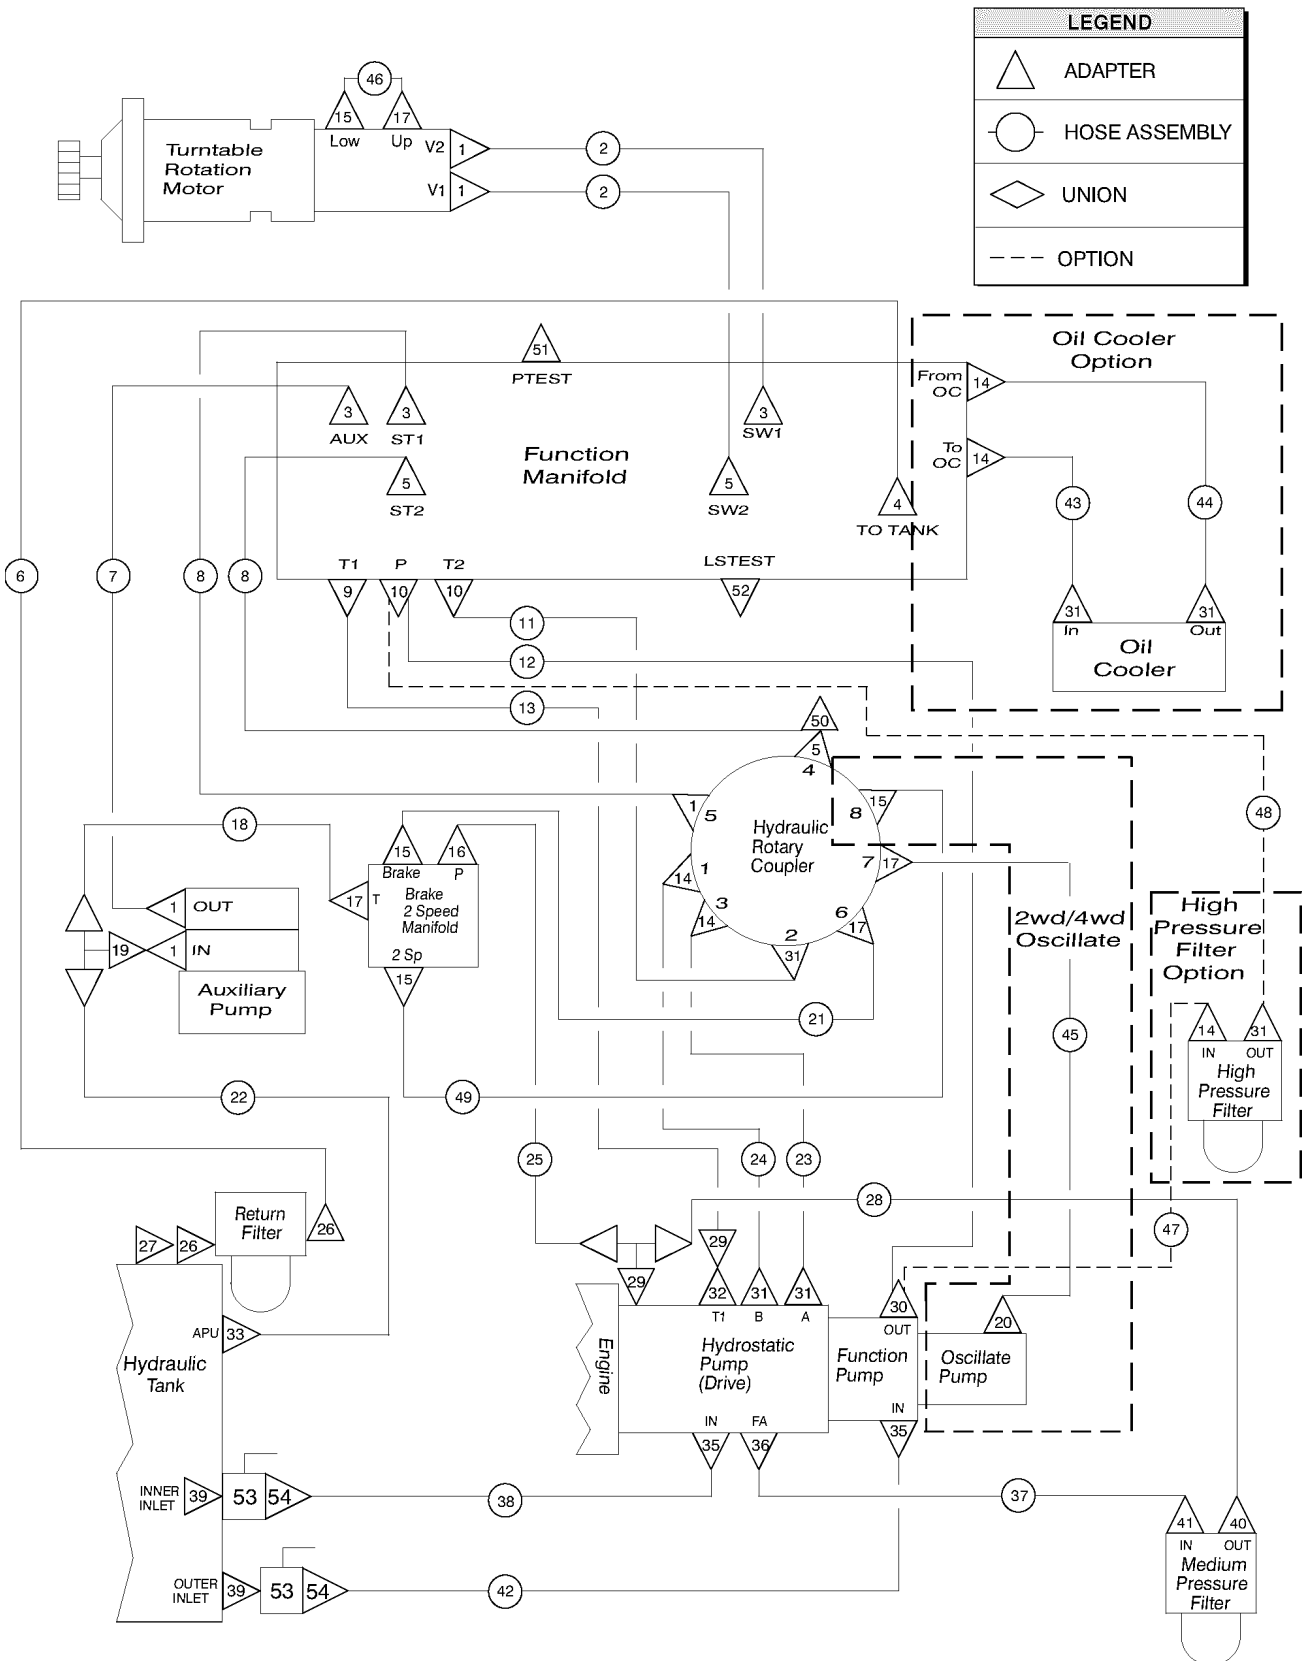

714.2 Hydraulic Hoses and Fittings - Turntable (from SN 4386)

714.2 Hydraulic Hoses and Fittings -Turntable (from SN 4386)

Item	Part No.	Description	Qty.
	49613GT	PLUG AND CAP KIT-SERVICE,ORFS*	
	49612GT	O-RING KIT (ORFS FITTINGS)	
1	48915GT	ELBOW,90D,520220-6	5
2	49114-4346GT	HOSE ASSY,1/4",90 FEM,STR FEM	2
3	48917GT	CONN,LONG,520122-6	3
4	48984GT	CONN, 520120-16	1
5	48916GT	CONN, 520120-6	3
6	49159-2618GT	HOSE ASSY.,1", 90° FEM,STR FEM	1
7	49128-2109GT	HOSE ASSEMBLY,3/8"	1
8	49114-4546GT	HOSE ASSY,1/4",90 FEM,STR FEM	2
9	48948GT	CONN,520120-8-12	1
10	48963GT	FITTING,ELBOW,45D,520320-12***	2
11	61073-5130GT	HOSE ASSY.,3/4",90øFEM,STR F	1
12	1296390-10786GT	HOSE ASSY,5/8" HYD,ST FEM-ST FEM, 107.86"LG	1
13	49141-6963GT	HOSE ASSY,1/2,45 FEM,STR FEM**	1
14	48960GT	CONN,520120-4-6***	5
15	48905GT	CONN,520120-4***	4
16	48926GT	FITTING,ELBOW,90D,520220-6-4	1
17	48904GT	ELBOW, 90D, 520220-4	4
18	49118-5408GT	HOSE ASSY,1/4",90 FEM,STR FEM	1
19	48875GT	TEE,RUN,SWIVEL,520432-6	1
20	48914GT	CONN,520120-4-8	1
21	49119-3778GT	HOSE ASSY,1/4,STR FEM,STR FEM	1
22	49126-1933GT	HOSE ASSY,3/8,45 FEM,STR FEM	1
23	89581-4830GT	HOSE ASSY.,3/4",90 FEM,STR F	1
24	89581-5030GT	HOSE ASSY.,3/4",90 FEM,STR F	1
25	49129-1725GT	HOSE ASSY 3/8, 90 FEM,STR FEM	1
26	49513GT	ADAPTER,PIPE NIPPLE	2