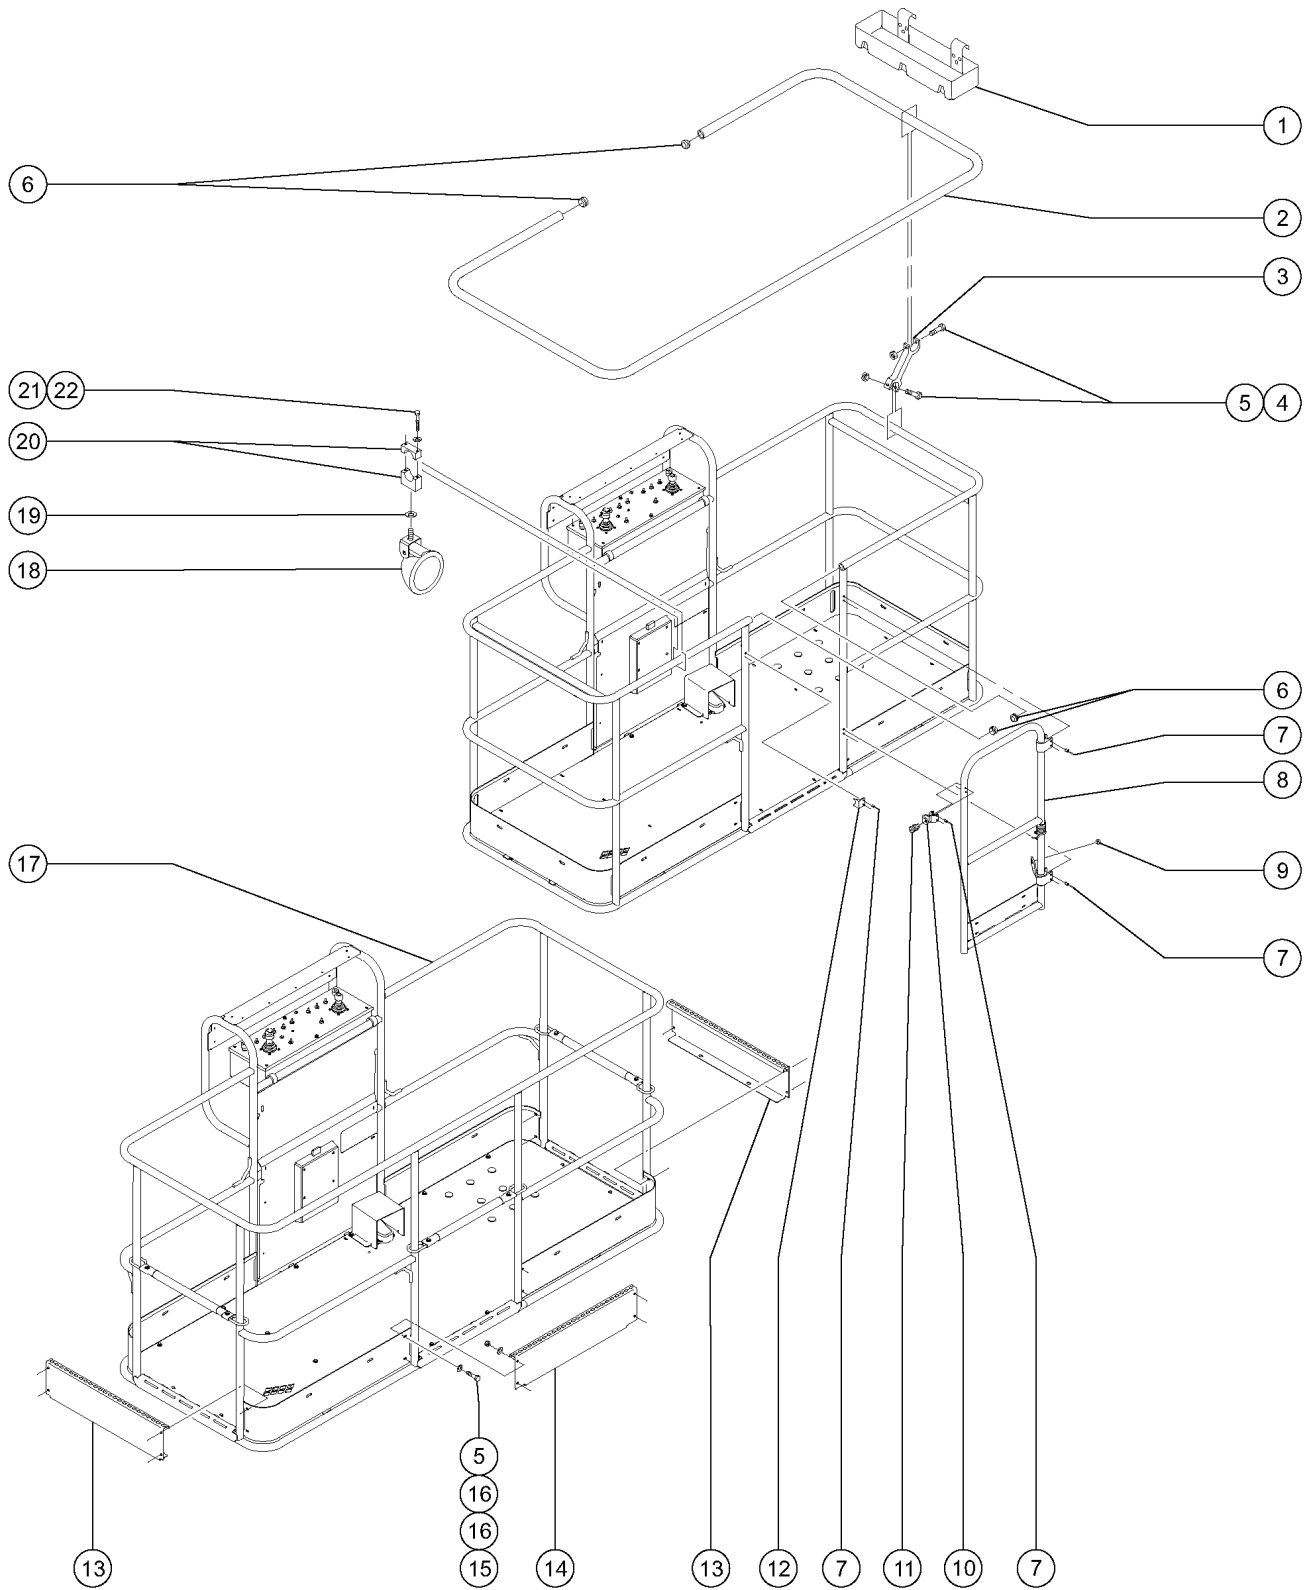

802.1 Platform Options