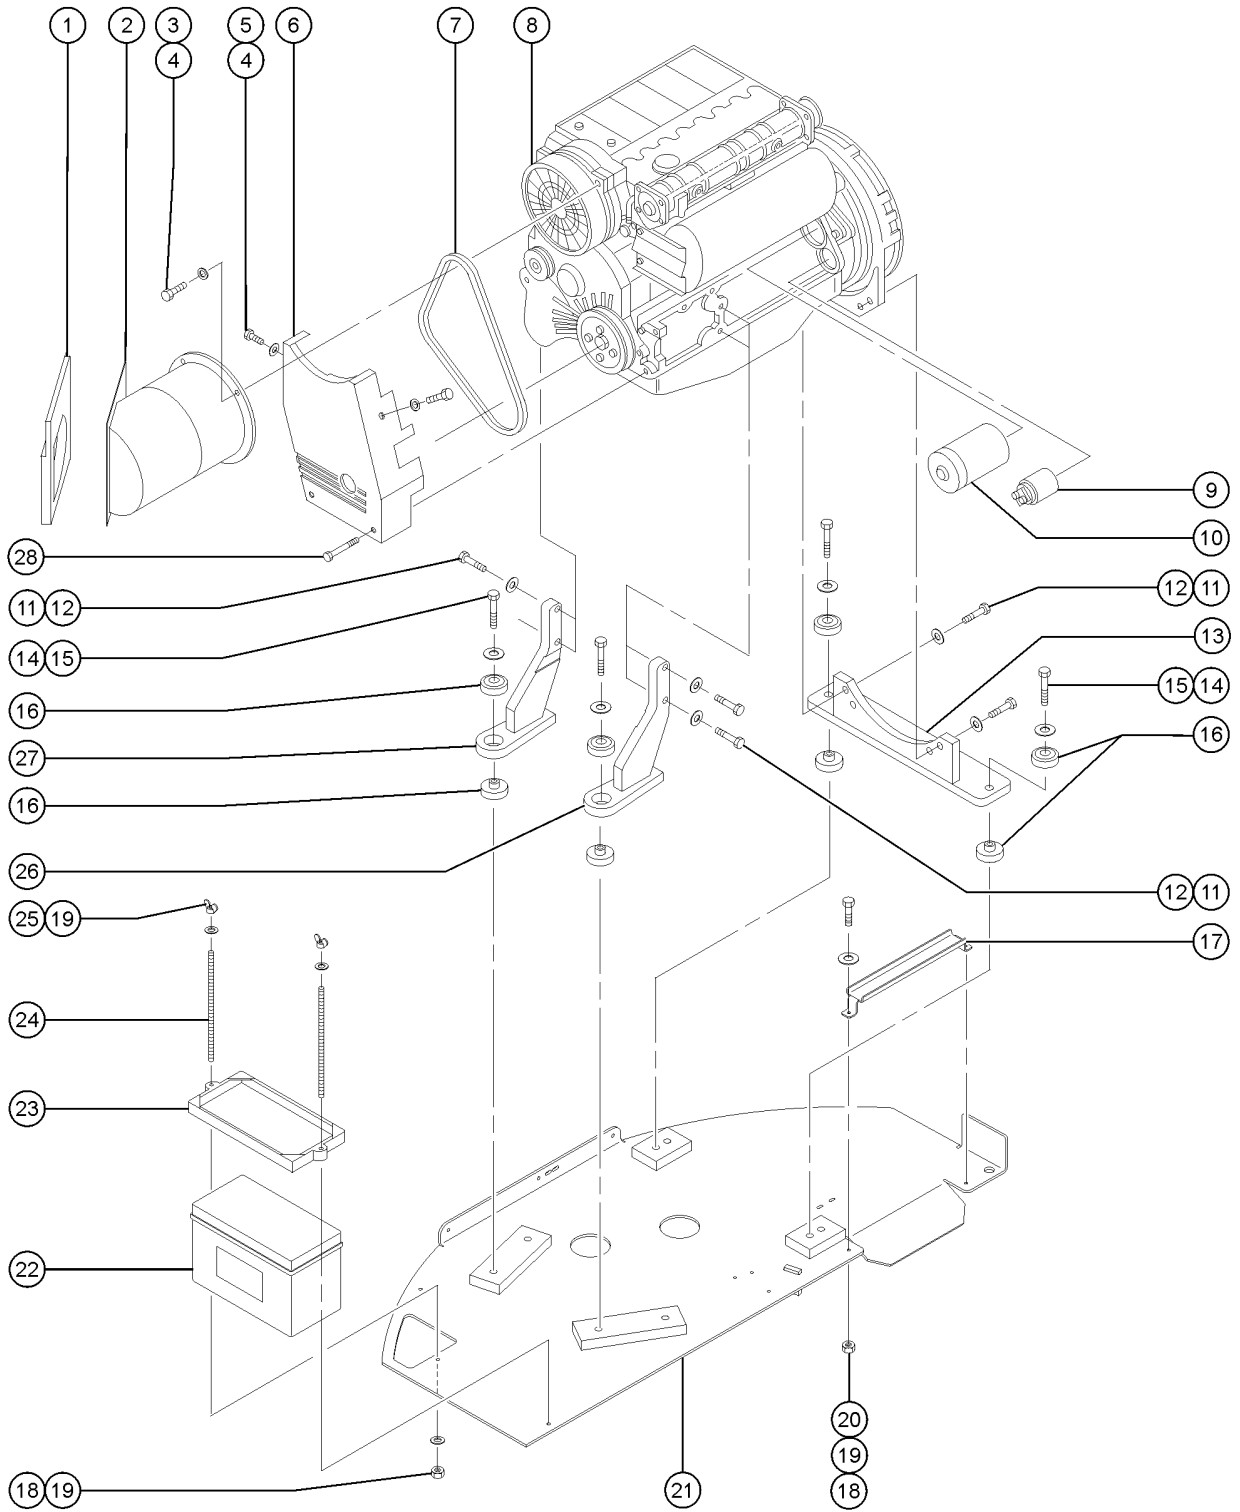

403.1 Deutz F4L 1011F Engine - View 1

Item	Part No.	Description	Qty.
A-	52229GT	MANUAL,DEUTZ WORKSHOP 1011F	
B-	89453GT	HARNESSE,ENGINE,DEUTZ,Z60,2002*	
1	53715GT	FOAM GASKET,AIR INTAKE	1
2	53716PGT	WELDMENT,AIR INTAKE TUBE,BLUE	1
3	32309GT	SCREW,HHC,M8 X 60MM X 1.25	
4	33277GT	WASHER,FLAT,M8,YELLOW ZINC	
5	23057GT	SCREW,HHC,M8 X 20MM	
6	29555GT	COVER,FRONT DEUTZ ENGINE includes 2 each index number 4, 5 and 28	1
7	32698GT	BELT,V, DEUTZ DIESEL ENGINE	1
8	35586GT	ALTERNATOR, DEUTZ F3L10/F4L10*	
9	49915GT	SOLENOID-STARTR DEUTZF4L1011F*	1
10	37950GT	STARTER,DEUTZ,F4L1011F/F3L1011 11 tooth; inspect old starter before ordering (includes item 9)	1
10-	139709GT	STARTER, 12V 9 tooth; inspect old starter before ordering (includes item 9)	
11	34265GT	SCREW,HHC,M14 X 55	
12	37505GT	WASHER,LOCK,M14	
13	29550GT	WELDMENT,DEUTZ ENGINE MOUNT	1
14	13003GT	SCREW,HHC,5/8-11 X 3.5 GRD.8	4
15	33418GT	WASHER,FLAT, .625 X 2.25 X.15	
16	28076GT	ISOLATOR,VIBRATION,LG,RD&WH***	4
17	89672PGT	FORMING,HYD. HOSE RESTRAINT	1
18	6091GT	NUT, NYLOCK, 1/4-20	
19	6638GT	WASHER, FLAT, USS, 1/4"Y	
20	6888GT	SCREW,HHC,1/4-20 X 1	
21	75650-SGT	WELDMENT PLATE ENGINE TANK	1
22	1303581GT	BATTERY, 12V, 950CCA, FLA	1
22-	49869GT	CORROSION INHIBITOR COATING	
23	30144GT	BATTERY HOLD DOWN,GROUP 31	1
24	30784-975GT	THREADED ROD,(1/4-20),9.75	2