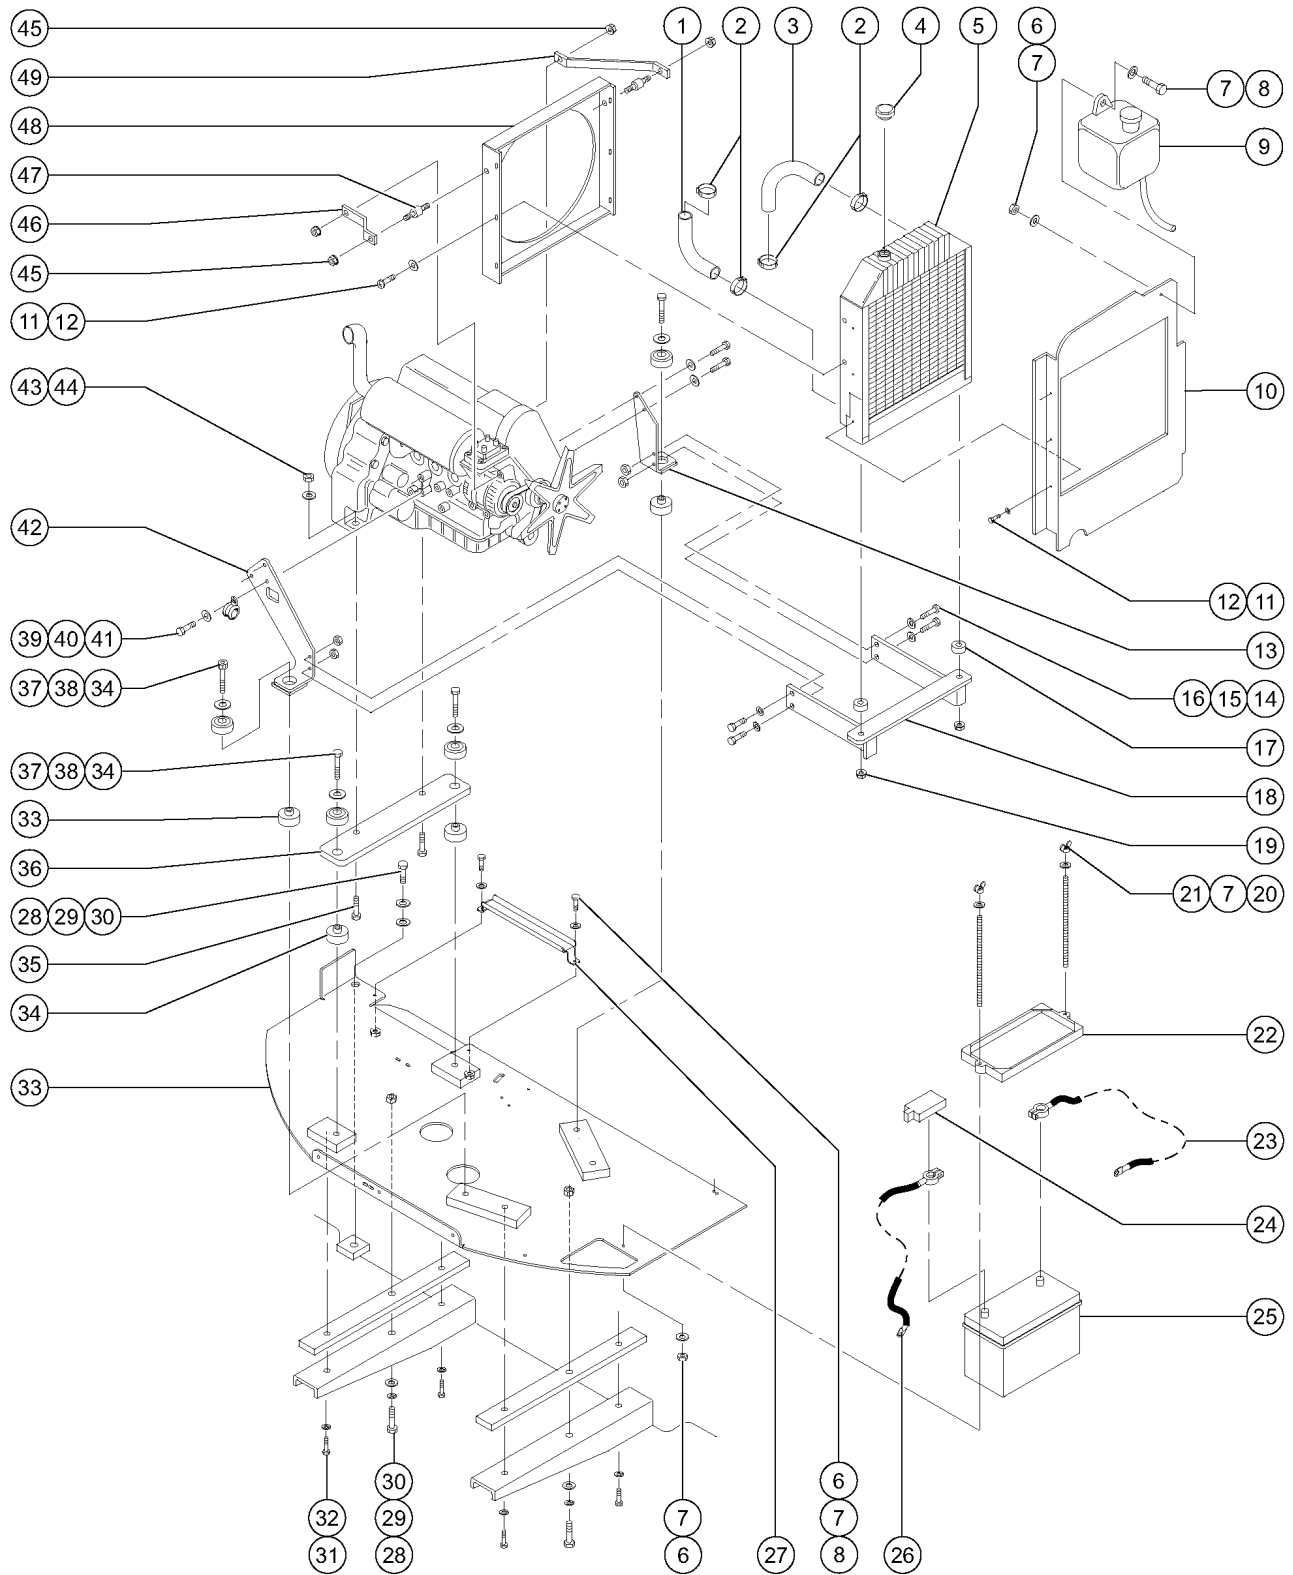

408.1 Ford LRG-425 EFI Engine - View 3 (to SN 4545)

Item	Part No.	Description	Qty.
1	77170GT	HOSE,LOWER RADIATOR,Z45	1
2	22672GT	CLAMP,HOSE,1.75	4
3	33965GT	HOSE, UPPER RADIATOR	1
4	27943GT	CAP,RADIATOR,FORD***	1
5	33969GT	RADIATOR,FORD,LRG	1
5	28717GT	VALVE,DRAIN,FORD,BLOCK,RAD.	
6	6091GT	NUT, NYLOCK, 1/4-20	
7	6638GT	WASHER, FLAT, USS, 1/4"Y	
8	6888GT	SCREW,HHC,1/4-20 X 1	
9	1279268GT	BOTTLE, COOLANT RECOVERY, 2QT	1
9-	72327GT	CAP, COOLANT RET SYS(54071)	
10	53528-SGT	SHROUD, FORD RADIATOR, BLUE	1
11	73612GT	SCREW,PHM,10-24X.50,SELF TAP	
12	73613GT	WASHER,STAR,#10,PLTD	
13	53425-SGT	WELDMENT,RH,ENGINE MOUNT	1
14	8516GT	SCREW, HCC, 3/8-16 X 1.50	
15	6097GT	WASHER,FLAT,USS,3/8",Y	
16	4828GT	NUT,NYLOCK,3/8-16	
17	24038GT	SHOCK MOUNT,SMALL	2
18	34929-SGT	WELDMENT,RADIATOR MOUNT LRG423	1
19	48425GT	NUT,FLG-LRG,3/8-16,YZ	
20	8170GT	NUT,WING,1/4-20	
21	30784-975GT	THREADED ROD,(1/4-20),9.75	2
22	30144GT	BATTERY HOLD DOWN,GROUP 31	1
23	T113653GT	CABLE ASSY,2/0,NEG,BLK,72	1
24	18189GT	BOOT,BATTERY TERMINAL,RED	1
25	1303581GT	BATTERY, 12V, 950CCA, FLA	1
25-	49869GT	CORROSION INHIBITOR COATING