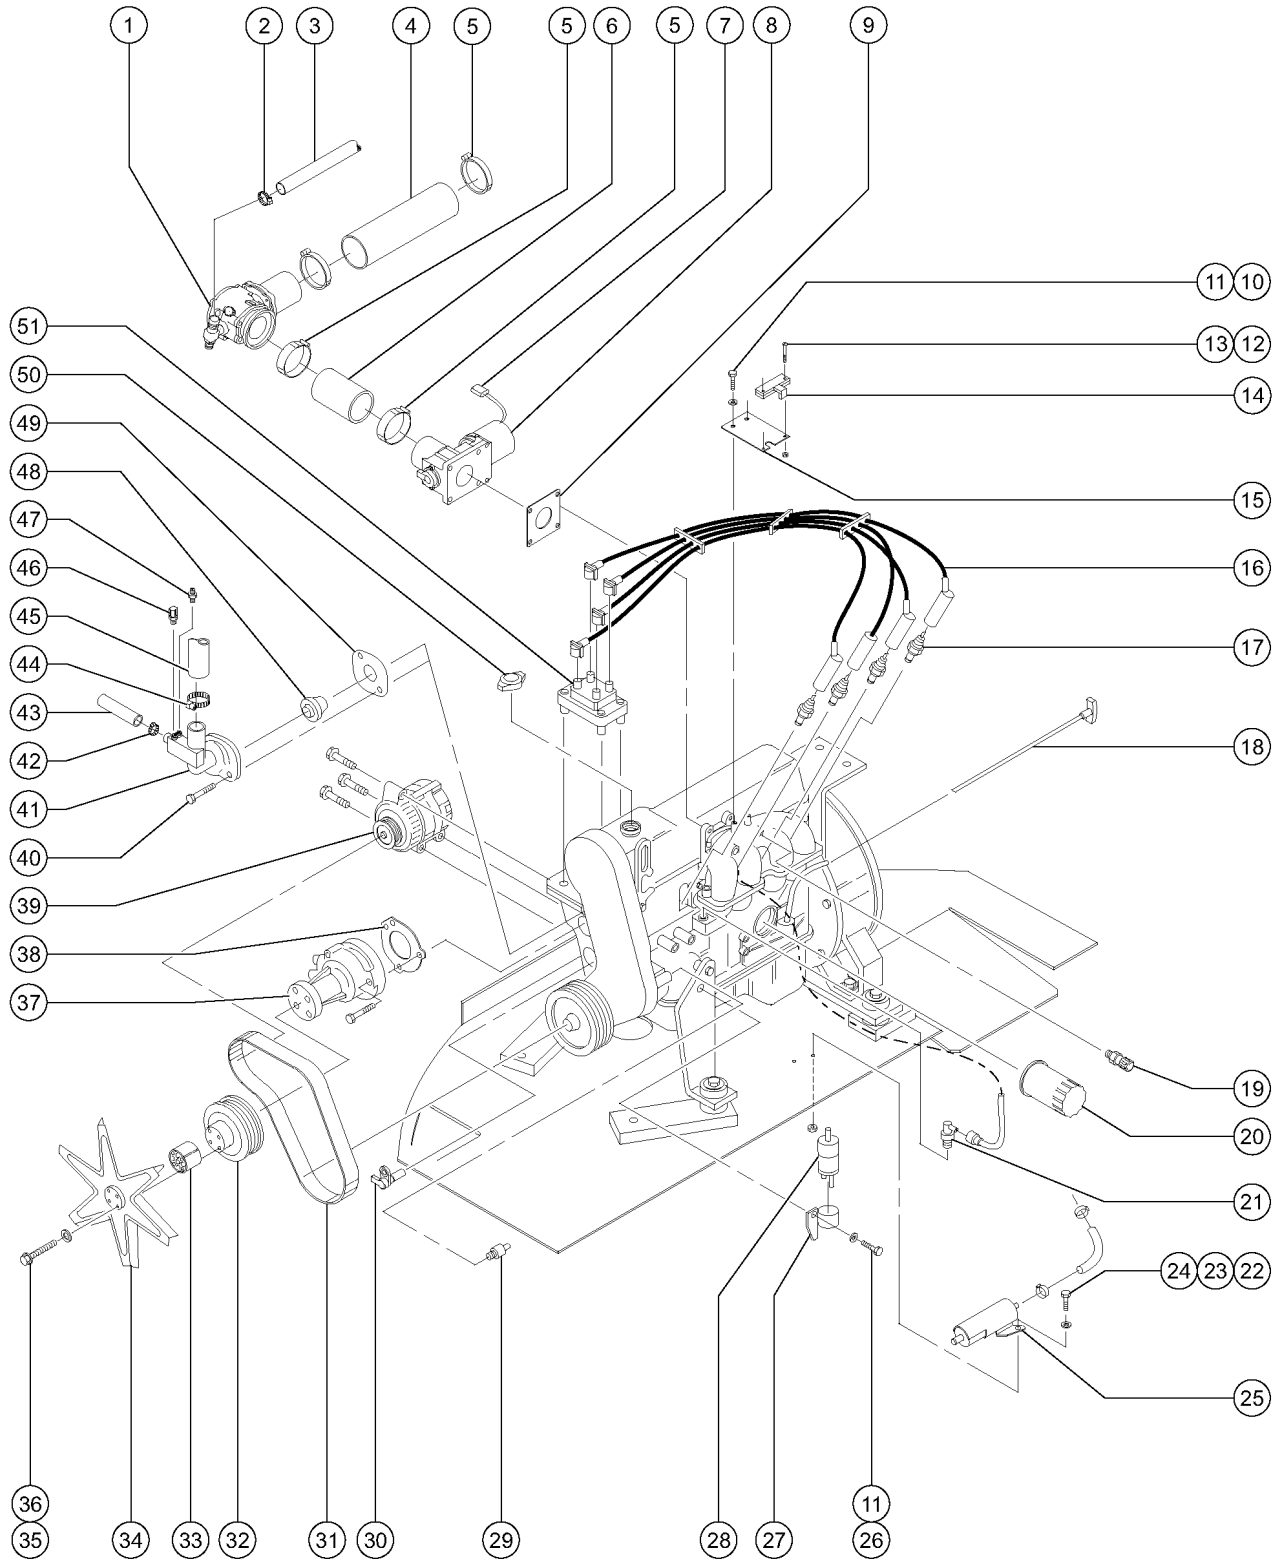

406.1 Ford LRG-425 EFI Engine - View 1 (to SN 4163)

Item	Part No.	Description	Qty.
18	52566GT	DIPSTICK, OIL LEVEL,LRG425 EFI	1
19	52652GT	SENSOR,AIR TEMP,LRG-425 EFI***	1
20	28656GT	FILTER,OIL,FORD	1
		Genie genuine part	
20-	1259054GT	FILTER, OIL, FORD	
		Genie aftermarket	
21	33957GT	VALVE,PCV-FORD LRG***	1
22	8915GT	SCREW,HHC,1/4-20 X 1.25	
23	6638GT	WASHER, FLAT, USS, 1/4"Y	
24	6091GT	NUT, NYLOCK, 1/4-20	
25	77219GT	PUMP, FUEL, LRG425, WALBRO	1
26	25930GT	SCREW,HHC,M6 X 55MM,GRD 8.8	
27	65453GT	BRACKET-FUEL FILTER (52567)	1
28	58967GT	FUEL PRESSURE REG,425EFI***	1
29	58900GT	SENSOR,CAM,EFI***	1
30	33968GT	SENSOR, CRANK POSITION	1
31	52580GT	BELT,SERPENTINE,LRG425 EFI***	1
32	52078GT	PULLEY,FORD ENGINE,LRG-423***	1
33	52077GT	SPACER,FAN TO WATERPUMP LRG423	1
34		FAN, LSG423/LRG425 (52076)	1
		component no longer available	
35	32309GT	SCREW,HHC,M8 X 60MM X 1.25	
36	49408GT	WASHER, LOCK, M8	
37	33963GT	PUMP, WATER, WITH GASKET	1
38	33964GT	GASKET, WATER PUMP	1
39	33960GT	ALTERNATOR,LRG-423 RE-BUILT*	1
40	65454GT	BOLT-FLANGE,M6 X 22MM(52573)	
41	52573GT	THERMOSTAT HOUSING, LRG425 EFI	1
42	36208GT	CLAMP,HOSE,1.25***	1
43	52762GT	HOSE,WATER INLET,LRG425 EFI	1
44	22672GT	CLAMP,HOSE,1.75	1