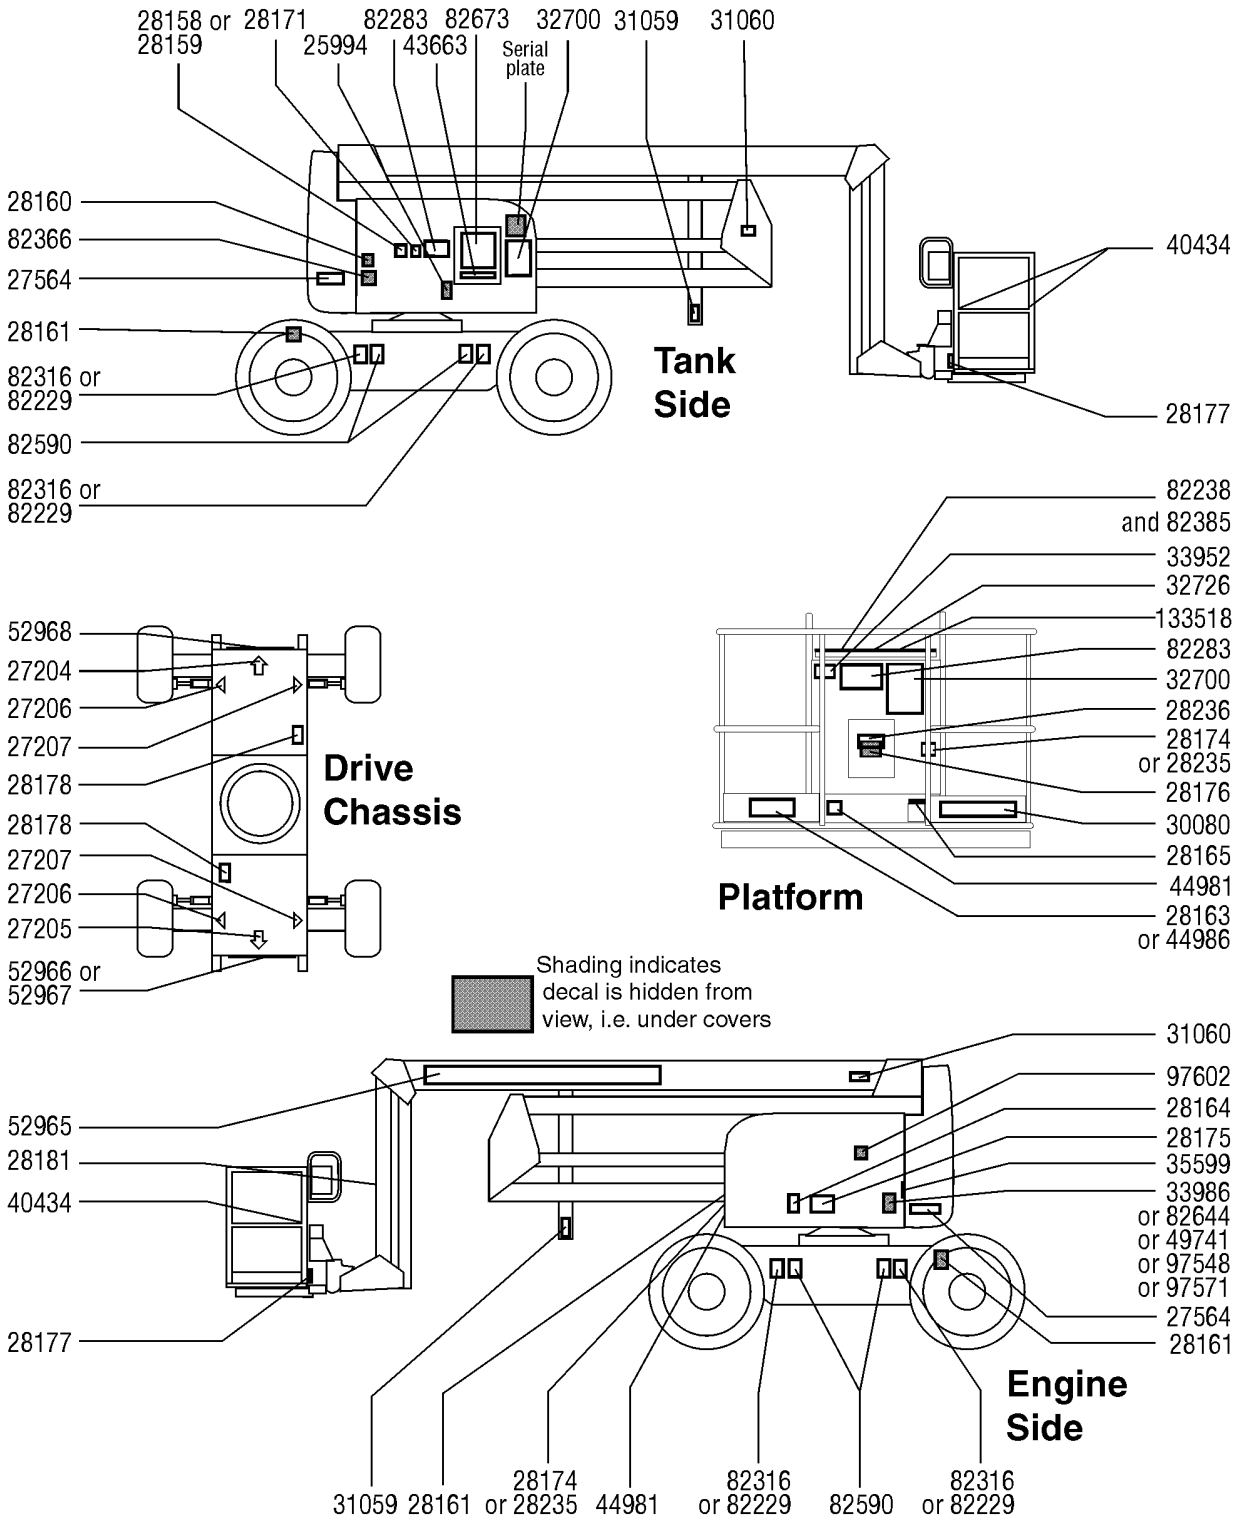

101.1 Decals with Words

101.1 Decals with Words

<i>Item</i>	<i>Part No.</i>	<i>Description</i>	<i>Qty.</i>
50	72161GT	DECAL,GND CONT PNL,Z60 ..... to SN 4335	1
50-	82673GT	DECAL,GND CONT PNL,Z60 ..... from SN 4336	
51	97548GT	DECAL,ENGINE SPEC,DEUTZ 2011	1
52	49741GT	DECAL,NOTICE,FORD EFI ENG SPEC ..... to SN 4545	1
52-	97571GT	DECAL,NOTICE,FORD ENG SPECS T2 ..... from SN 4546	
53	97602GT	DECAL,EXPLOSION HAZARD	1