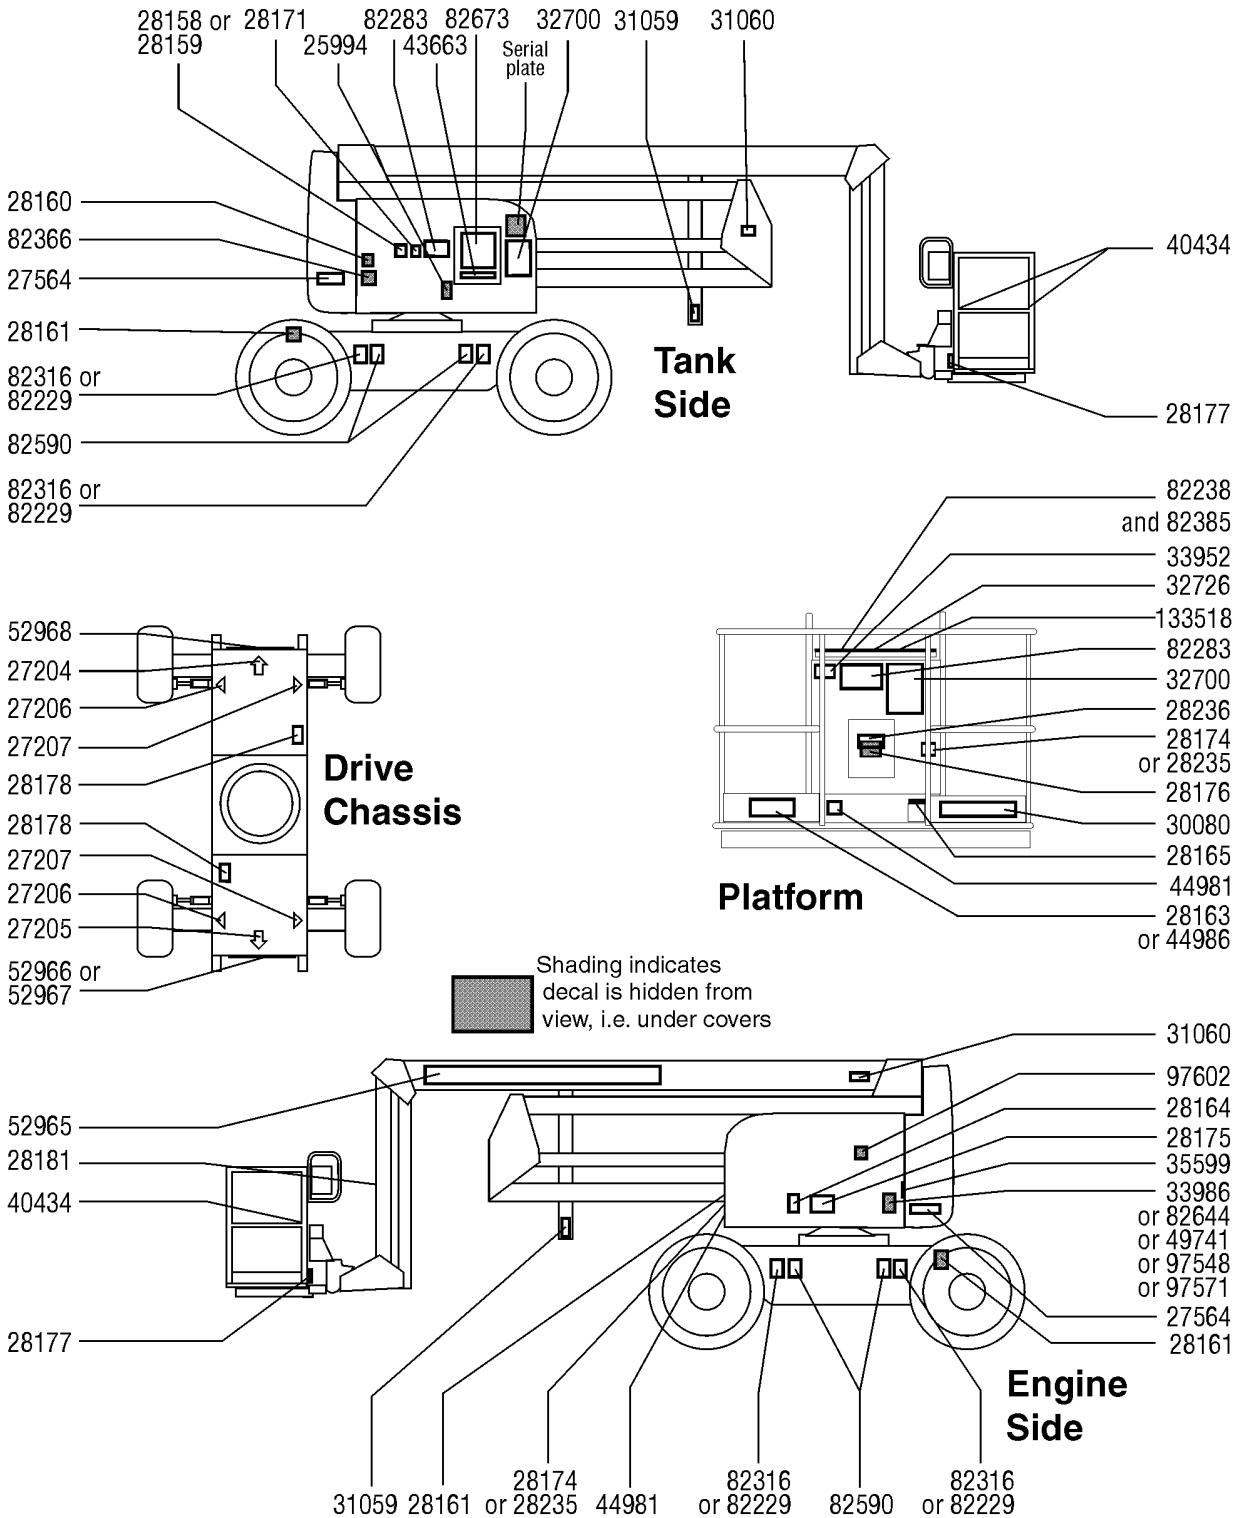

101.1 Decals with Words

Item	Part No.	Description	Qty.
A	102943GT	Z60 DECAL KIT W/WORDS includes items 1-10, 12-14, 16-20, 22-26, 29-33, 42-47, 50 and 51; to SN 4335	.....
B	102944GT	Z60 DECAL KIT W/WORDS includes items 1-10, 12-14, 16-20, 22-26, 28-32, 42, 44-53; from SN 4336	.....
B	826805GT	DECAL KIT,Z60,PLAT,WRD-1,ANSI/AUS platform kit from SN 4336 to 4550	.....
	82926GT	DECAL,LABEL,ALC BOARD 89353	.....
1	25994GT	DECAL,NOTICE,SHUTOFF VALVES	1
2	27204GT	DECAL,ARROW BLUE	1
3	27205GT	DECAL,ARROW YELLOW LRG 9"	1
4	27206GT	DECAL,TRIANGLE,BLUE	2
5	27207GT	DECAL,TRIANGLE,YELLOW	2
6	27564GT	DECAL,DANGER,ELEC.HAZ.STAY CLR	2
7	28158GT	DECAL,LABEL,UNLEADED GAS ONLY	1
8	28159GT	DECAL,DIESEL	1
9	28160GT	DECAL,LABEL,LIQUID PROPANE	2
10	28161GT	DECAL,WARN,CRUSH HAZARD HAND	3
11	97887GT	DECAL,INSTR,MAX SIDE FRC,ANSI USA / Canada models	1
12	28164GT	DECAL,NOTICE,HAZARDOUS MAT'LS*	1
13	28165GT	DECAL,INSTRUCT,FOOTSWITCH OPER	1
14	28171GT	DECAL,DANGER,NO SMOKING ***	1
15	28174GT	DECAL, POWER TO PLATFORM 230V**	2
16	28175GT	DECAL,WARNING-COMPART ACCESS	1
17	28176GT	DECAL,LABEL,MANUAL NOT HERE	1
18	28177GT	DECAL,WARN,CRUSH HAZARD PLAT	2
19	28178GT	DECAL,WARN,SHEAR TURNTABLE	2
20	28181GT	DECAL,WARN,FALL HAZARD	1
21	28235GT	DECAL, POWER TO PLATFORM 115V**	2
22	28236GT	DECAL,WARN,IMPROPER OPERATION	1
23	30080GT	DECAL,NOTICE,MAX LOAD 500 LBS	1
24	31059GT	DECAL,WARNING COLLISION HAZARD	2