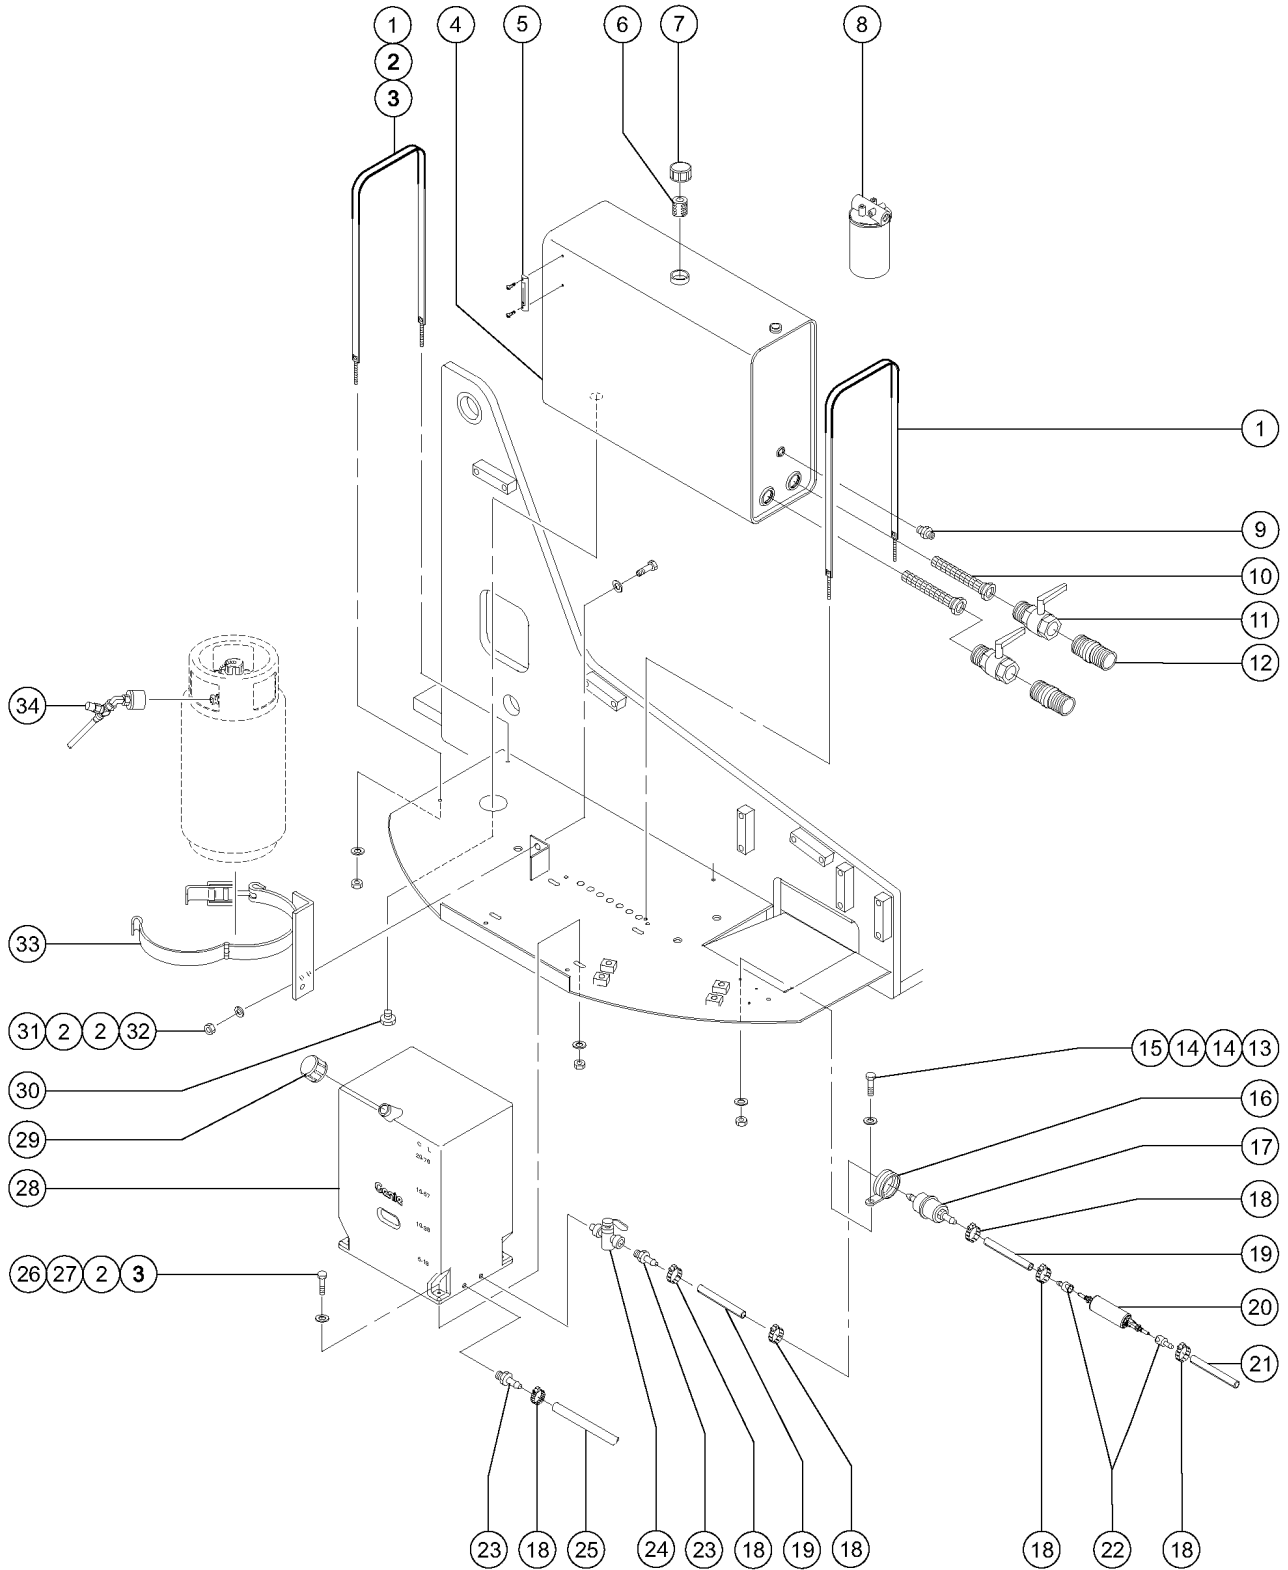

301.1 Hydraulic and Fuel Tanks - Gasoline/LPG Models

301.1 Hydraulic and Fuel Tanks - Gasoline/LPG Models

Item	Part No.	Description	Qty.
1	31524GT	STRAP ASSY,TANK, 66 INCH	2
1-	31658GT	EXTRUSION,RUBBER BUMPER STRIP	40
2	5397GT	WASHER,FLAT,USS,5/16",Y	
3	4828GT	NUT,NYLOCK,3/8-16	
4	102988GT	HYDRAULIC TANK ASSY W/WORD DEC	1
		includes items 5-7, 9, 10 and 30	
4-	102989GT	HYDRAULIC TANK ASSY W/SYMB DEC	
		includes items 5-7, 9, 10 and 30	
5	21141GT	GAUGE-SIGHT,LHA-LGTB***	1
6	31506GT	STRAINER,FILLER NECK	1
7	53527GT	CAP,FILLER BREATHER,3 MICRON**	1
8	48470GT	FILTER ASSEMBLY W/IND L,PAPER	1
8-	46014GT	FILTER,ELEMENT,BETA(6)=200	
9	48922GT	CONN,520102-6-6	1
10	45161GT	STRAINER ASSEMBLY,1.5" NPT	2
11	48994GT	VALVE,BALL,16 MPT-16 FPT***	2
12	48986GT	CONN,520102-16	2
13	6090GT	SCREW, HHC, 1/4-20 X .75	
14	6638GT	WASHER, FLAT, USS, 1/4"Y	
15	6889GT	NUT,LP NYLOCK,1/4-20	
16	45455GT	CLAMP,2.75,#44 X 1/4,RUB CUSH*	1
17	52179GT	FILTER, FUEL LRG 425/423 EFI	1
18	21465GT	CLAMP,HOSE, .25" TO .63" X .3125"	6
19	27089GT	HOSE,5/16 FUEL,SAE 30R7	
20	77219GT	PUMP, FUEL, LRG425, WALBRO	1
21	71909GT	HOSE,FUEL,5/16 HIGH PRESSURE**	
22	65892GT	CONN. ASSY,7.9 TUBE X6.35 HOSE	2
23	53023GT	FITTING,1/4 MPT 5/16 BARB	2
24	19487GT	VALVE, FUEL LOCK	1
25	27089GT	HOSE,5/16 FUEL,SAE 30R7