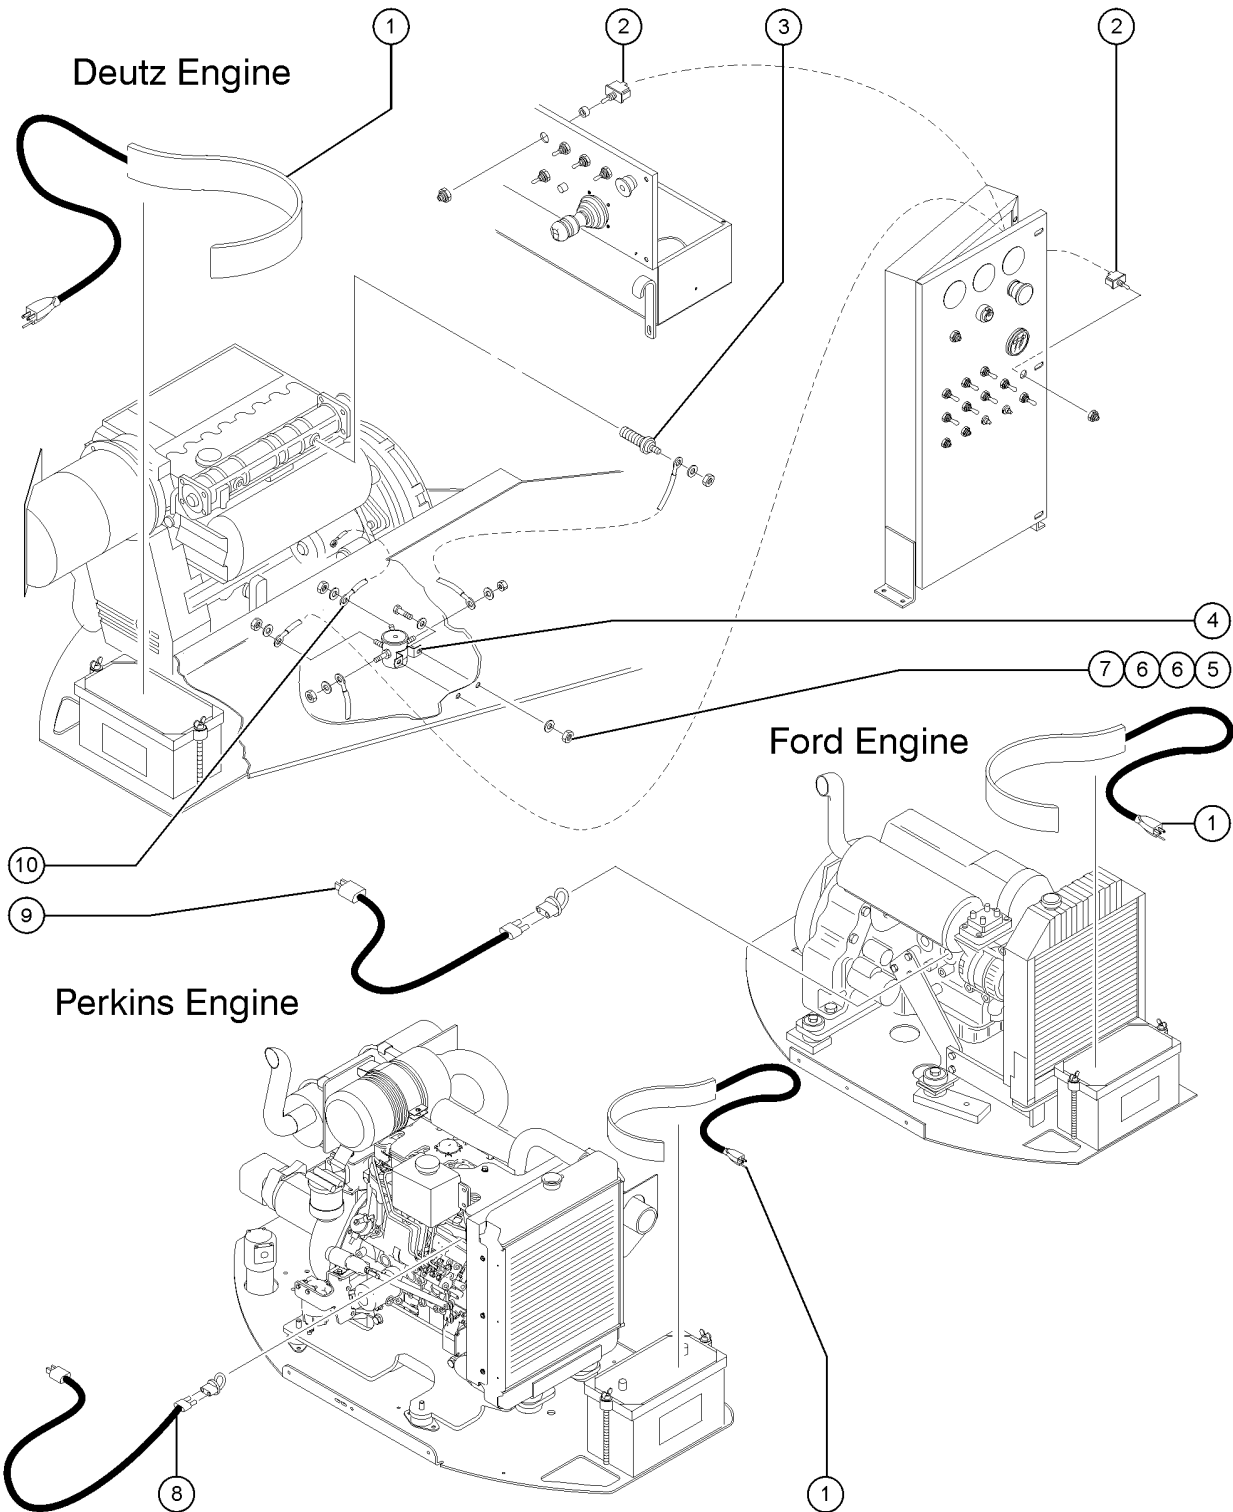

807.1 Cold Start Package

807.1 Cold Start Package

Item	Part No.	Description	Qty.
	81123GT	HARNESS,COLD START OPT,DUETZ ..... Deutz models	
	89464GT	OPT,COLD START,DEUTZ,Z60-2002 ..... Deutz models (includes items 1-7 and 10)	
	53156GT	COLD START,FORD, BIG BOOM ..... Ford models, (includes item 1 and 9)	
1	28853GT	BLANKET,BATTERY	1
2	128200GT	SWITCH TOGGLE ASSY SPDT 3P MOM ..... Deutz models, (glow plug)	1
3	31408GT	GLOW PLUG,L1011	1
4	27155GT	SOLENOID,12V CONTINUOUS***	1
5	27082GT	NUT,NYLOCK,M5X.80	
6	6638GT	WASHER, FLAT, USS, 1/4"Y	
7	6090GT	SCREW, HHC, 1/4-20 X .75	
8	77382GT	HEATER,FREEZE PLUG,PRKINS40422 ..... Perkins models	1
9	35610GT	HEATER,FREEZE PLUG,FORD LRG423 ..... Ford models	1
10	49463GT	BATT,CABLE,RED, 4 GAUGE ..... Deutz models	54