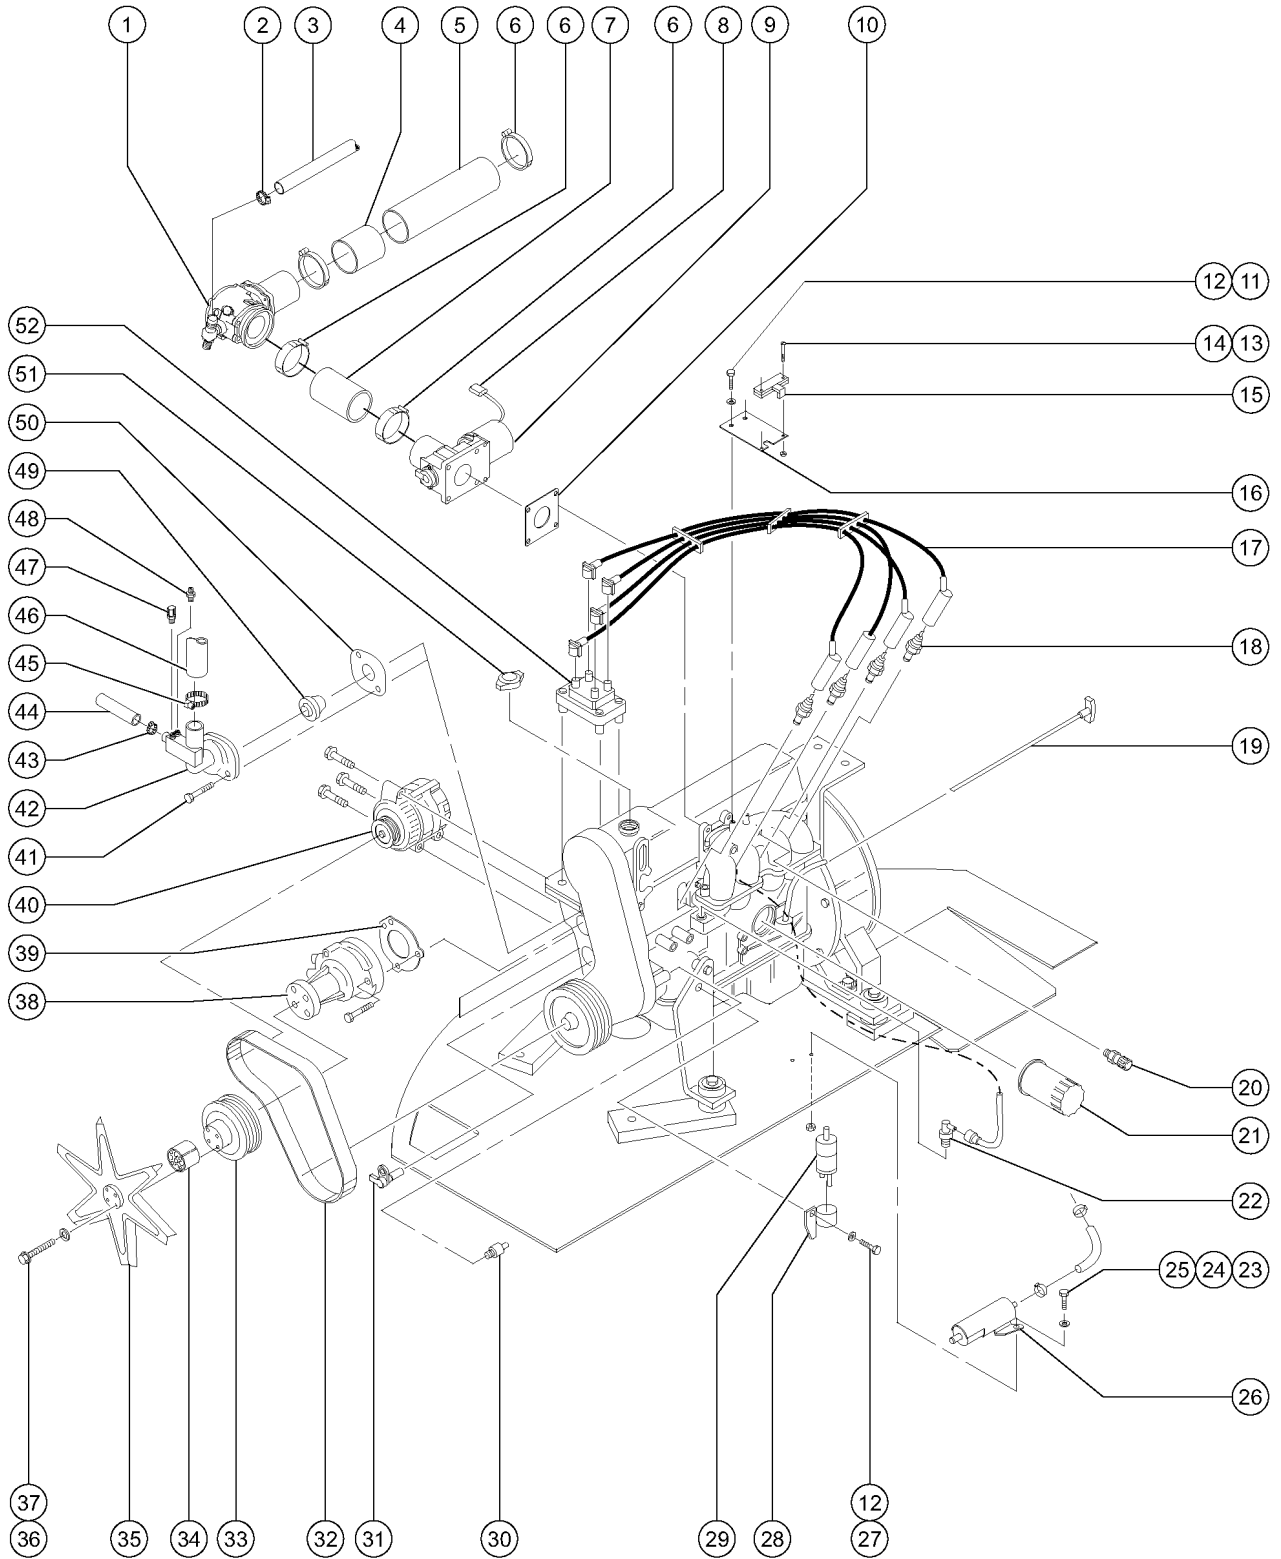

406.2 Ford LRG-425 EFI Engine - View 1 (from SN 4164 to 4545)

406.2 Ford LRG-425 EFI Engine - View 1 (from SN 4164 to 4545)

<i>Item</i>	<i>Part No.</i>	<i>Description</i>	<i>Qty.</i>
48	65456GT	SENDING UNIT-H20TMP LRG425EFI*	1
49	33966GT	THERMOSTAT, FORD LRG	1
50	52575GT	GASKET,THERM.HSNG O-RING	1
51	49881GT	OIL FILLER CAP FOR LRG ENGINE	1
52	33970GT	COIL, ELECTRONIC IGN., FORD	1