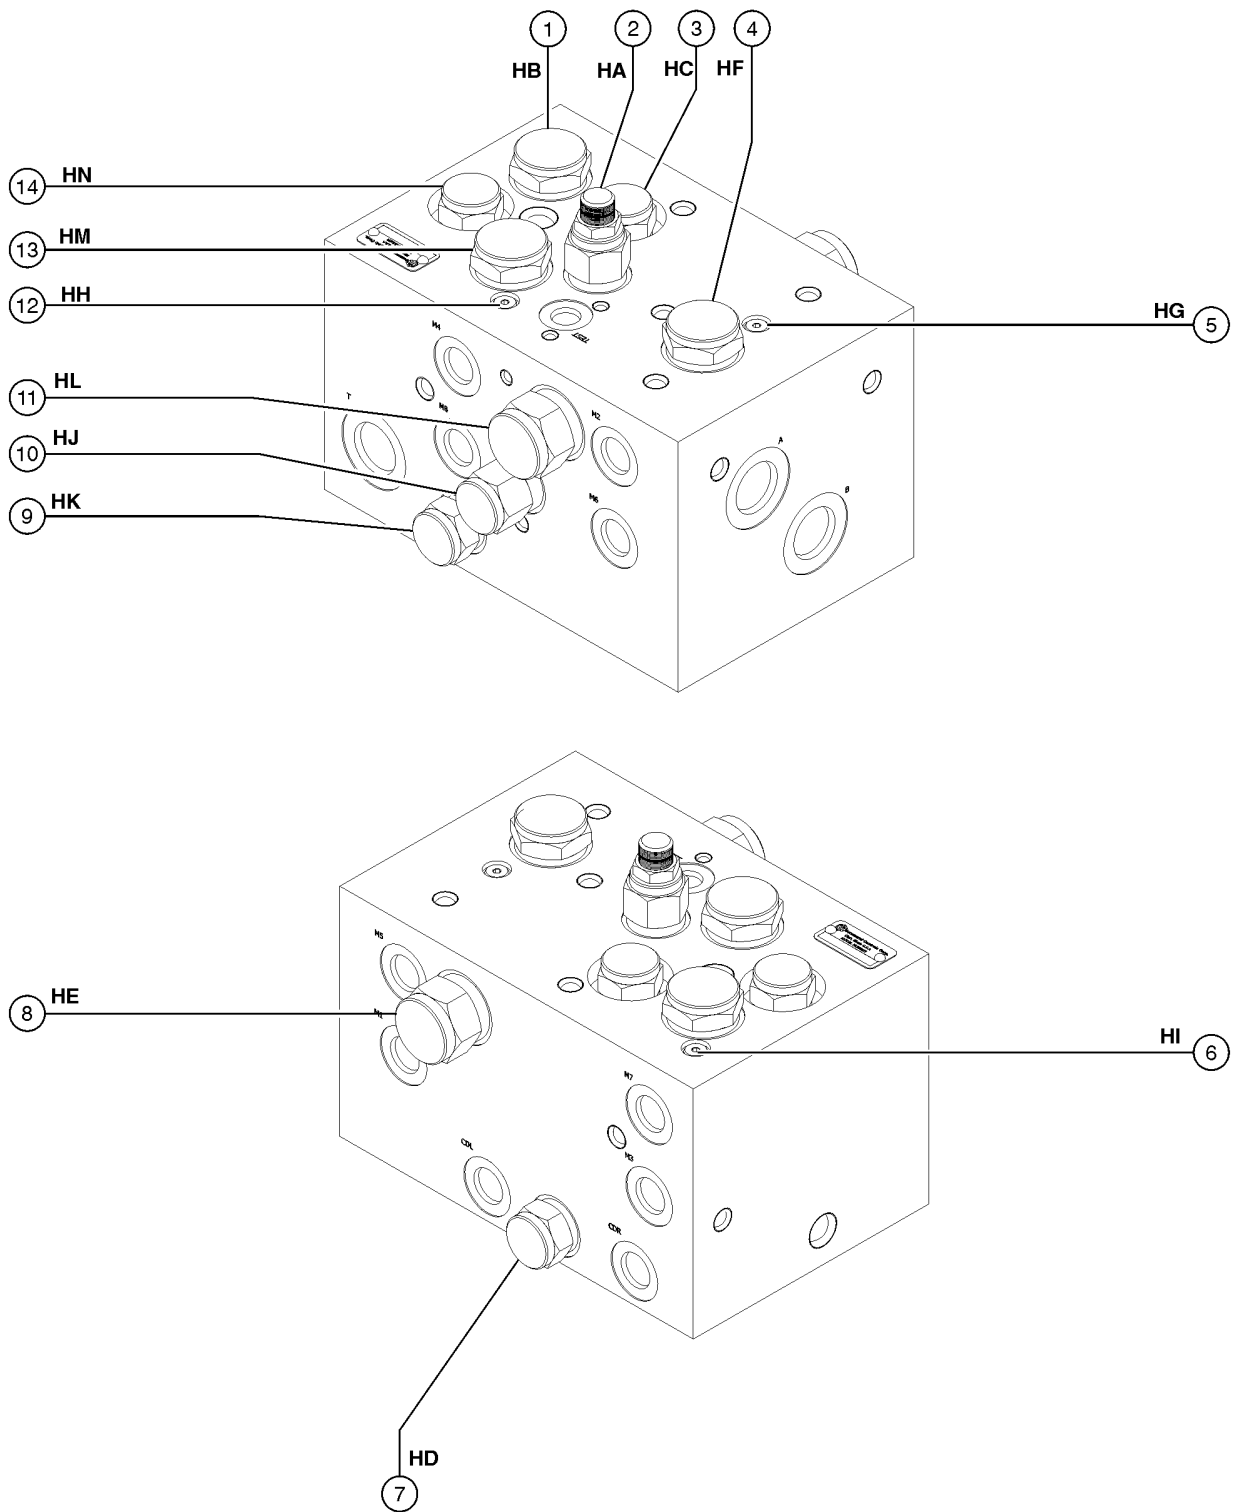

702.2 4WD Traction Manifold - View 2

Item	Part No.	Description	Qty.
A-	139712GT	MANIFOLD,TRACTION,4WD*** (complete) customers can order this manifold to replace previous manifold part 81055	.....
A-	1287434GT	PLUG,SAE #03 (139712) Plug for ORIFICE, 0.040"	.....
B-	28750GT	O-RING KIT,FIELD SVC,ALL PROD*	.....
C-	49612GT	O-RING KIT (ORFS FITTINGS)	.....
D-	33994GT	PLUG AND CAP KIT-SERVICE,37 **	.....
E-	49613GT	PLUG AND CAP KIT-SERVICE,ORFS*	.....
1	139717GT	VALVE, FLOW DIVIDE/COMB,24GPM HB, (controls flow to non-steer end drive motors in forward and reverse)	1
1-	139512GT	SEAL KIT, VALVE	.....
2	139718GT	VALVE, RELIEF, 280PSI HA, (charge pressure circuit)	1
2-	139528GT	SEAL KIT, VALVE	.....
3	139527GT	VALVE, CHECK, 5PSI HC, (steer end drive motor circuit)	1
4	139508GT	VALVE, FLOW DIVIDE/COMBINE 1:1 HF, (controls flow to flow divider/combiner valves 1 and 13)	1
5	139719GT	ORIFICE, 0.040" HG, (equalizes pressure on both sides of flow divider/combiner valve)	1
6	139719GT	ORIFICE, 0.040" HI, (equalizes pressure on both sides of flow divider/combiner valve)	1
7	139527GT	VALVE, CHECK, 5PSI HD, (non-steer end drive motor circuit)	1
8	139716GT	VALVE, CHECK HE, (non-steer end drive motor circuit)	1
8-	139727GT	SEAL KIT, VALVE	.....
9	139527GT	VALVE, CHECK, 5PSI HK, (steer end drive motor circuit)	1
10	139715GT	VALVE, SHUTTLE, FIXED HJ, (steer end drive motor circuit)	1
10-	139512GT	SEAL KIT, VALVE	.....
11	139716GT	VALVE, CHECK HL, (charge pressure circuit that directs hot oil out of low pressure side of drive pump)	1
12	139719GT	ORIFICE, 0.040" HH, (equalizes pressure on both sides of flow divider/combiner valve)	1
13	139717GT	VALVE, FLOW DIVIDE/COMB,24GPM HM, (controls flow to steer end drive motors in forward and reverse)	1
13-	139512GT	SEAL KIT, VALVE	.....
14	139527GT	VALVE, CHECK, 5PSI HN, (non-steer end drive motor circuit)	1