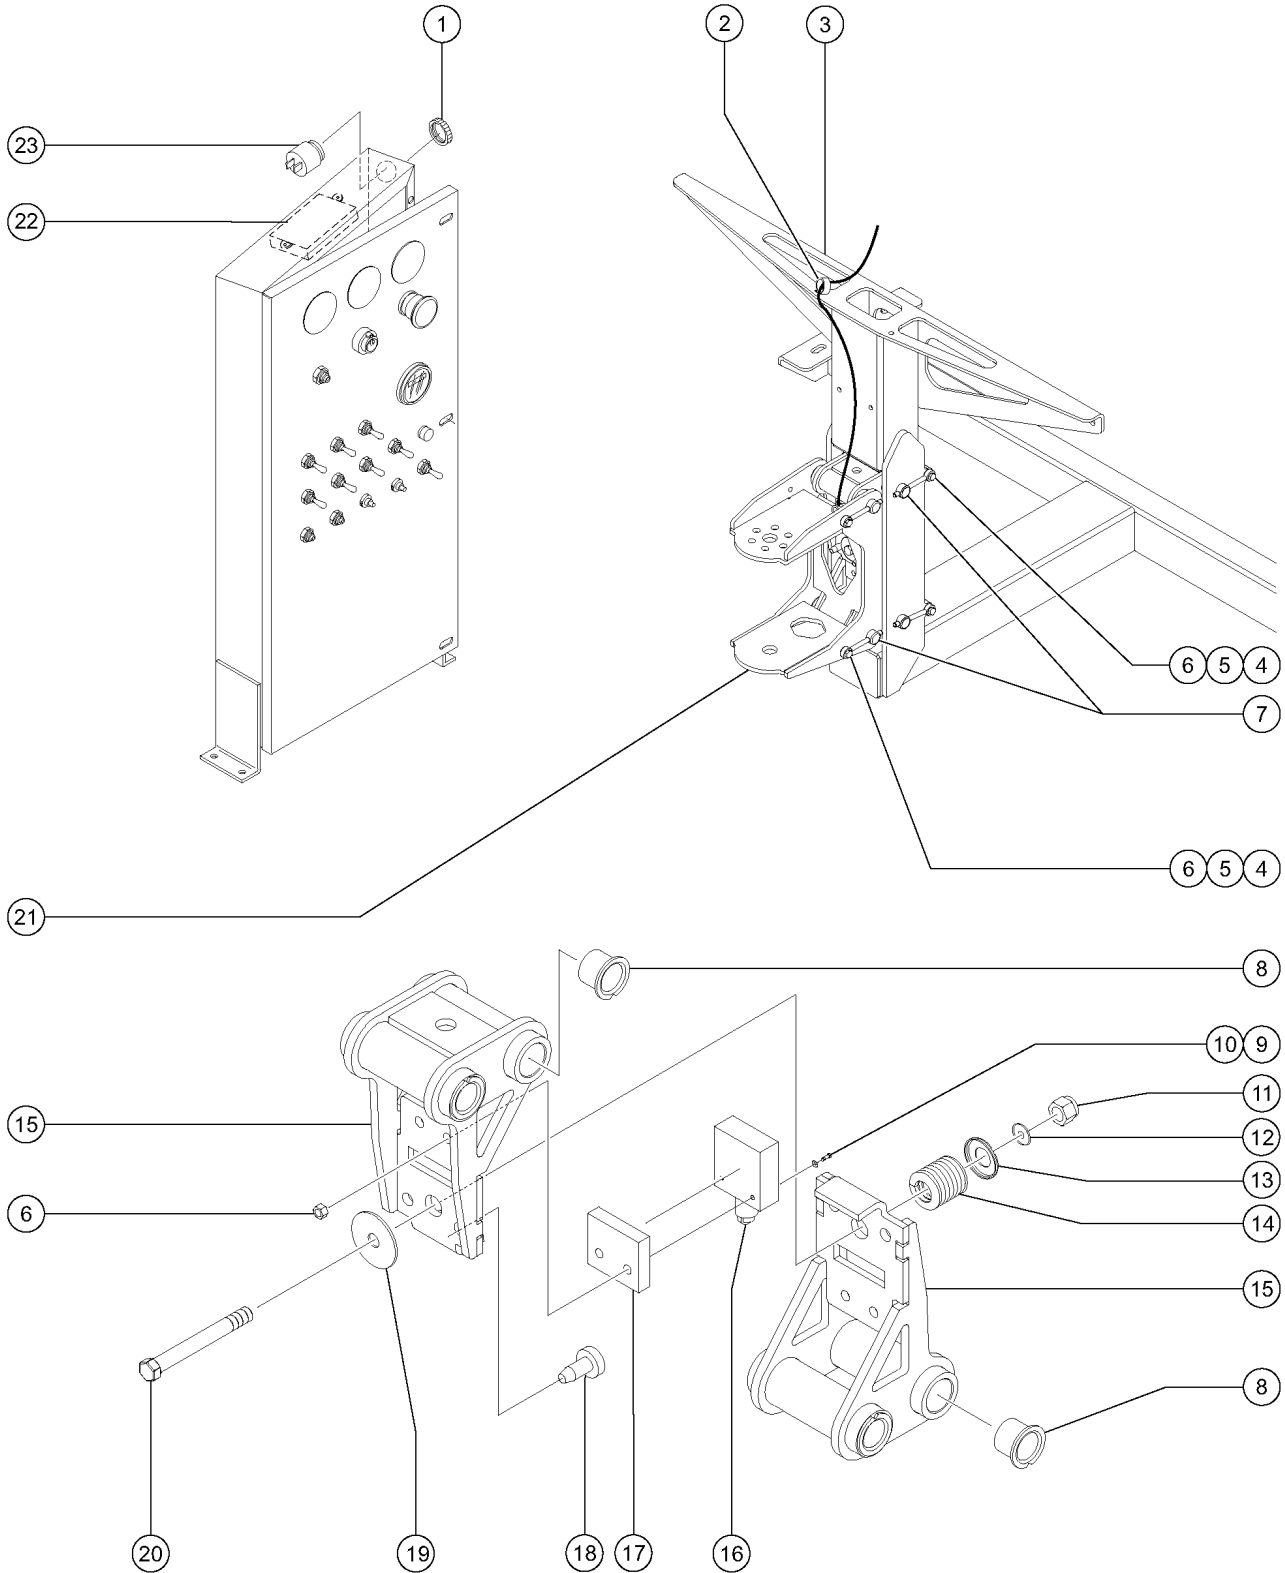

804.1 Platform Overload - European Models

804.1 Platform Overload - European Models

Item	Part No.	Description	Qty.
	102070GT	KIT,LOADSENSE,UPGRD,Z60 ..... to SN 4336	
	146034GT	OPT,PLAT LD SENSE Z60-2008 ..... from SN 4337	
	122098GT	HARNES, LIFT/DRIVE CUT-OUT	
	19274GT	RELAY,SPDT,12V(AUTO)**	
1	72326GT	NUT - PLASTIC,RING FOR ALARMS	1
2	6833GT	CLAMP,0.50,#8 X 1/4,RUB CUSH	1
2-	6090GT	SCREW, HHC, 1/4-20 X .75	
2-	6091GT	NUT, NYLOCK, 1/4-20	
3	61997GT	WELDMENT,PLATFORM SUPPORT,CE ..... European Models	1
4	6888GT	SCREW,HHC,1/4-20 X 1	
5	825020GT	ROD END, .25 X 2.75, ZAG	4
6	6091GT	NUT, NYLOCK, 1/4-20	
7	61726GT	PIN,0.75DIAX5.75LG,CHAMFER	4
7-	94643GT	ZERK,GREASE,5/16-24,STRAIT	
8	25685GT	BEARING,GARLOCK,12FDU12	8
9	49817GT	SCREW,PHILLIPS,PHM,10-32 X1.25	
10	6146GT	WASHER,FLAT,MS,#10,Y	
11	4828GT	NUT,NYLOCK,3/8-16	
12	6097GT	WASHER,FLAT,USS,3/8",Y	
13	61975GT	RETAINER,SPRING,1.21 X .375	1
14	61974GT	SPRING,COMP,1" OD,232 LB/IN	1
15	89755GT	LOAD SUPPORT W/BEARINGS ..... includes item 8	2
15-	110789GT	WASHER,SHIM .0151 THK.	
16	94549GT	SWITCH,LOAD LIMIT	1
17	61972GT	MOUNT,SWITCH	1
18	34619GT	BUMPER,RUBBER***	2
19	80605GT	WASHER,FLAT,3/8X1.5X.06	
20	21604GT	SCREW,HHC,3/8-16 X 3.25