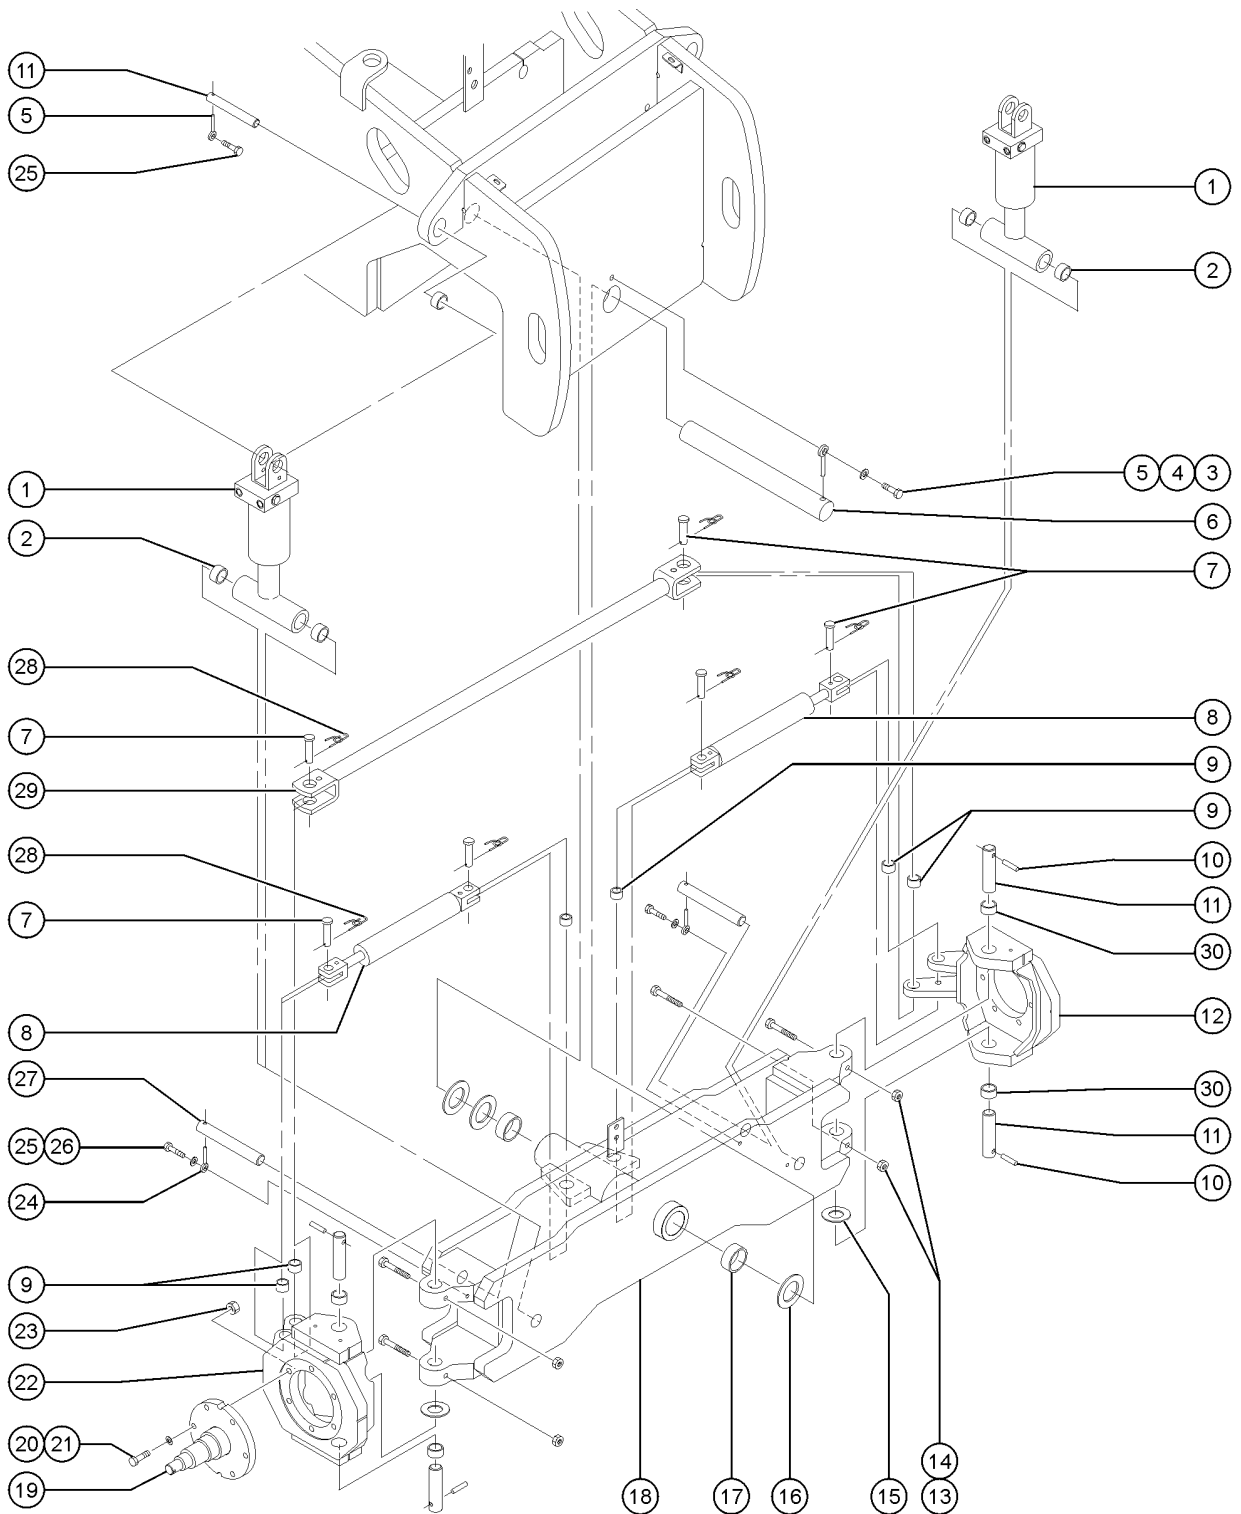

201.1 2WD Steer Axle Linkage, Oscillate Models

201.1 2WD Steer Axle Linkage, Oscillate Models

Item	Part No.	Description	Qty.
1	89675GT	CYLINDER, OSCILLATE*** includes item 2	2
1-	89295GT	SEAL KIT,CYLINDER (63189)	
1-	32722GT	VALVE,COUNTERBAL.CBCG-LJN@3000	
2	45071GT	BEARING,1.5IDX1.75ODX1.5L	8
3	8177GT	SCREW,HHC,1/2-13 X 1.5	
4	6033GT	WASHER,LOCK,0.5"	
5	1256267GT	ROD END,.5 X 3.75,ZAG	3
6	73766GT	PIN,2.5 DIA X 23.88 LG	1
7	19440GT	PIN,CLEVIS,1 X 2.5 LG	6
8	59460GT	CYLINDER,STEERING***	2
8-	89294GT	SEAL KIT CYLINDER (59460)	
9	53452GT	BEARING,1.00IDX1.50ODX1.00L	6
10	14815GT	PIN,ROLL,SST,.25 X 2.25	
11	53081GT	PIN,1.50DIAX4.76LG,2HOLE	6
12	89328GT	YOKE PIVOT ASSEMBLY, GROUND CO includes items 9 and 30	1
13	6086GT	NUT,LP NYLOCK,1/2-13	
14	8220GT	SCREW,HHC,1/2-13 X 4	
15	45074GT	WASHER,THRUST,1.5 X 3.5 X .187	
16	29746GT	WASHER,FLAT,2.5 X 4 X .062	
17	27698GT	BEARING,2.50IDX2.75ODX2.00L	2
18	89329GT	STEER AXLE ASSEMBLY includes items 9 and 17	1
19	89005GT	WELDMENT,SPINDLE	2
20	53909GT	SCREW,HHC,5/8-11 X 4.0 GR8	12
21	89682GT	WASHER,FLAT,HARDENED.656X1.313	
22	89330GT	YOKE PIVOT ASSEMBLY, TANK SID includes items 9 and 30	1
23	6024GT	NUT,NYLOCK,5/8-11	
24	825019GT	ROD END, .375X3.69, ZAG	2
25	6175GT	SCREW,HHC,3/8-16 X 1