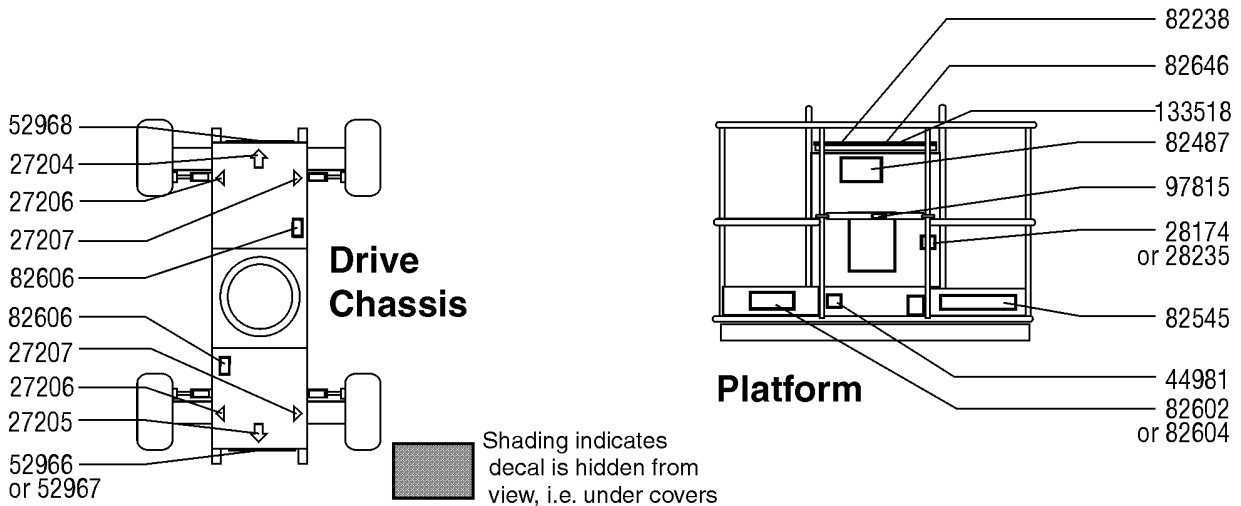

102.1 Decals with Symbols

102.1 Decals with Symbols

<i>Item</i>	<i>Part No.</i>	<i>Description</i>	<i>Qty.</i>
23	82544GT	DECAL,DANGER,ELEC.HAZ.STAY CLR	2
24	82545GT	DECAL,DANGER,MAX LOAD 227 KG**	1
25	82548GT	DECAL,WARN,CRUSH HAZARD PLAT	2
26	82673GT	DECAL,GND CONT PNL,Z60	1
		from SN 4336	
27	82589GT	DECAL,LABEL,TIRE PRESSURE,Z60	4
28	82590GT	DECAL,LABEL,WHEEL LOAD Z-60	4
29	82602GT	DECAL,DANGER,MAX SIDE FRC,667N	1
		Asia/South America	
30	82604GT	DECAL,DANGER,SIDE FRC 400N	1
		Europe	
31	82605GT	DECAL,WARNING,COLLISION HAZARD	2
32	82606GT	DECAL,WARNING,SHEAR POINT	2
33	82646GT	DECAL,DRIVE ENABLE PATCH	1
34	82924GT	DECAL,CAUTION,SHUTOFF VALVES**	1
35	97815GT	DECAL,LABEL,LOWER MIDRAIL	1