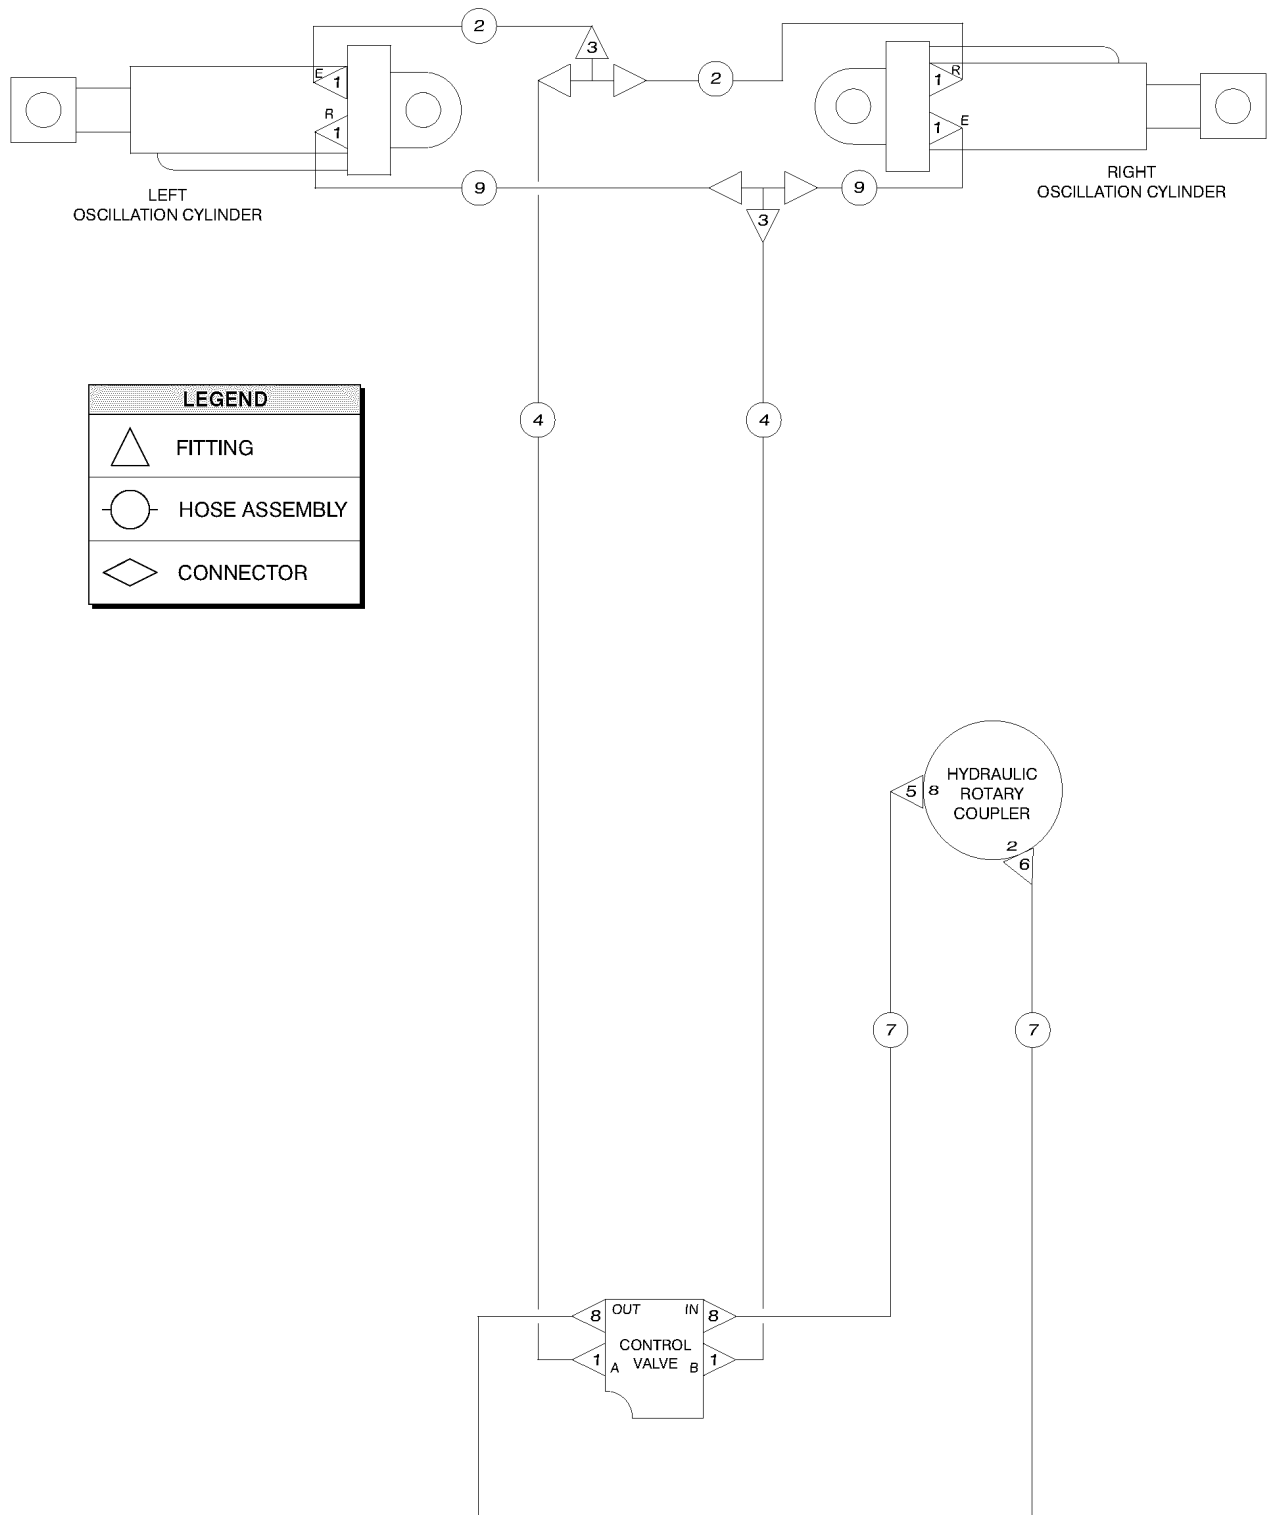

711.1 2WD Drive Oscillate System (to SN 4385)

711.1 2WD Drive Oscillate System (to SN 4385)

<i>Item</i>	<i>Part No.</i>	<i>Description</i>	<i>Qty.</i>
	49613GT	PLUG AND CAP KIT-SERVICE,ORFS*	
	49612GT	O-RING KIT (ORFS FITTINGS)	
1	48916GT	CONN, 520120-6	6
2	49128-3409GT	HOSE ASEMBLY HOSE ASSEMBLY 3/8	2
3	53980GT	TEE,BRANCH,520433-6	2
4	89554-10313GT	HOSE ASSY, 3/8" STR M,90 FM	2
5	48942GT	ELBOW, 90, 24 C5OLO-S	1
6	48937GT	ELBOW,45D,520320-8	1
7	49110-6992GT	HOSE ASSEMBLY,1/2"	2
8	48932GT	FITTING,ELBOW,90D,520220-8***	2
9	49128-3209GT	HOSE ASEMBLY HOSE ASSEMBLY 3/8	2