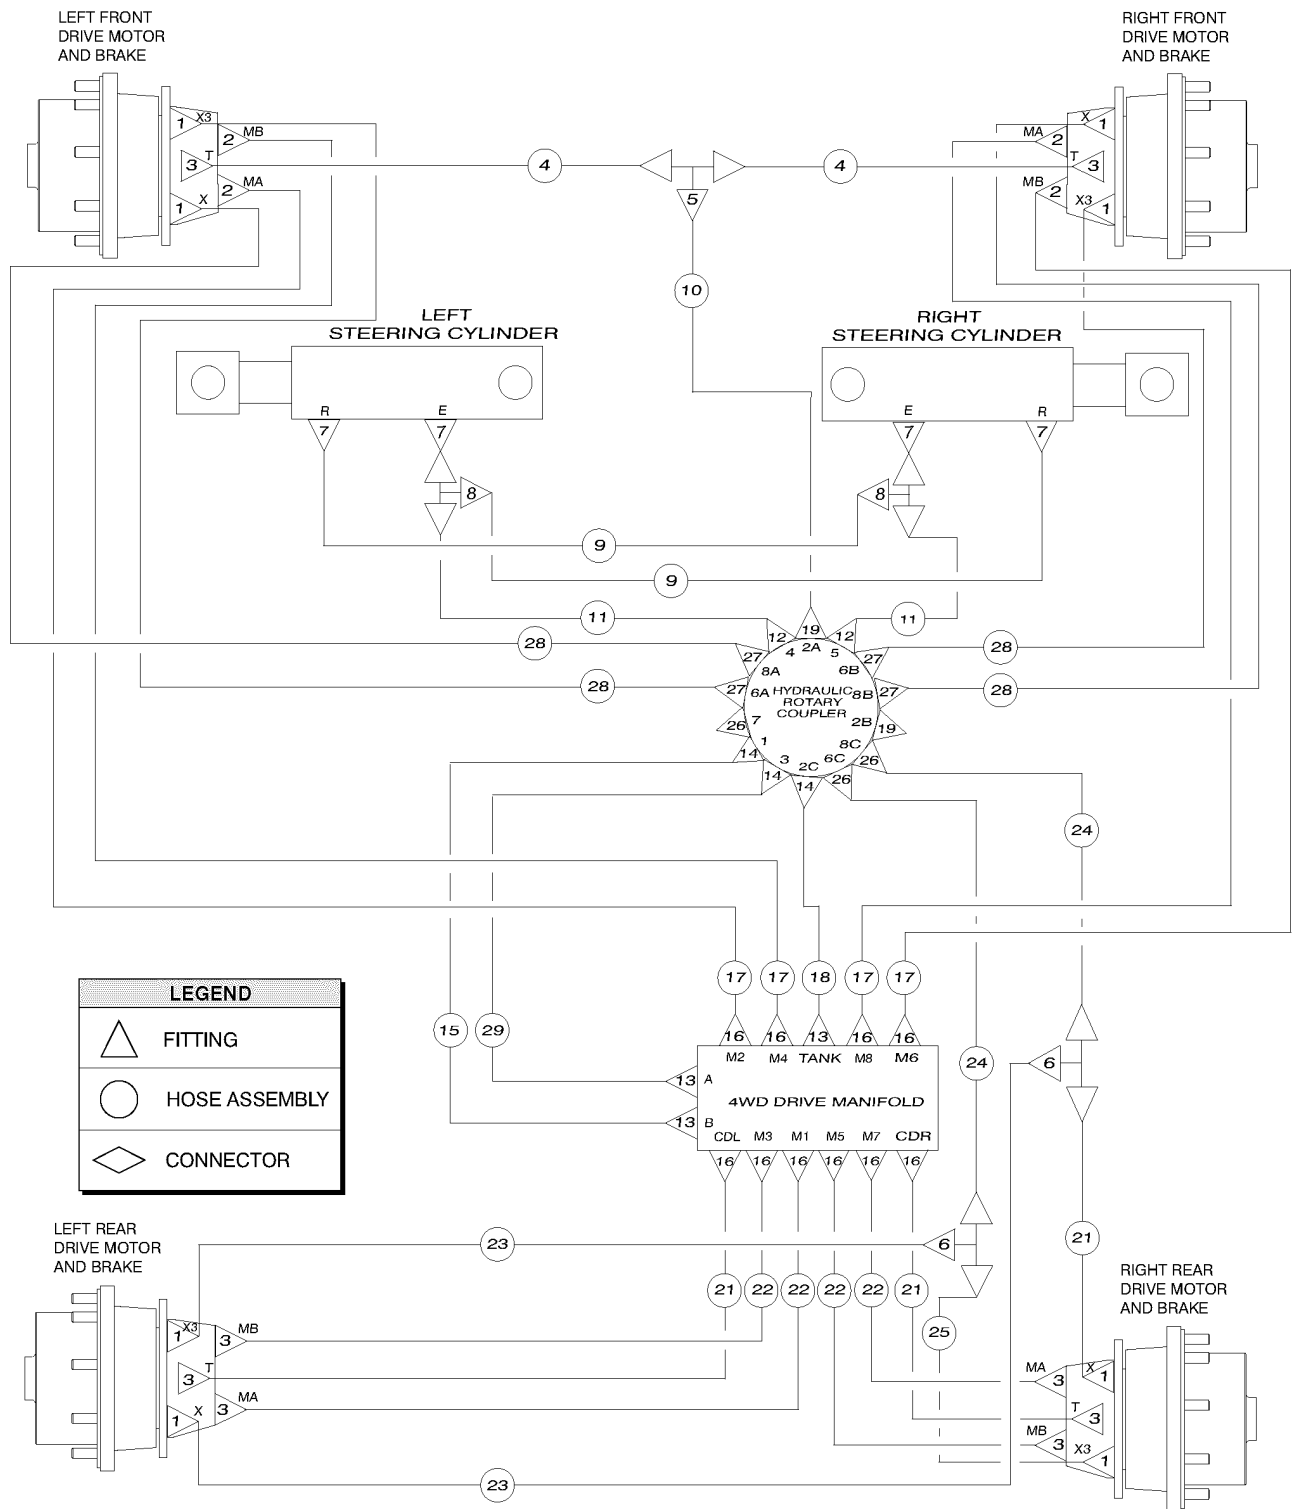

712.2 4WD Drive System (from SN 4386)

Item	Part No.	Description	Qty.
	49613GT	PLUG AND CAP KIT-SERVICE,ORFS*	
	49612GT	O-RING KIT (ORFS FITTINGS)	
1	48905GT	CONN,520120-4***	7
2	54283GT	ELBOW,90D,520220-8-10	4
3	48946GT	CONN,520120-8-10	8
4	49183-5863GT	HOSE ASSY,1/2,STR FEM,STR FEM	2
5	48939GT	TEE,BRANCH,520433-8	1
6	48909GT	TEE,BULKHEAD,RUN,520958-4	2
7	48915GT	ELBOW,90D,520220-6	4
8	48918GT	TEE,RUN,520428-6	2
9	49130-2582GT	HOSE ASSY 3/8, STR FEM,STR FEM	2
10	89555-3708GT	HOSE ASSY, 1/2" STR M,STR FM	1
11	49130-4982GT	HOSE ASSY 3/8, STR FEM,STR FEM	1
12	48920GT	ELBOW,45D,520320-6	2
13	48960GT	CONN,520120-4-6***	3
14	48963GT	FITTING,ELBOW,45D,520320-12***	3
15	94374-2430GT	HOSE ASSY,3/4,90 FEM,STR FEM	1
16	48933GT	CONN,520120-8***	10
17	81812-11192GT	ASSY, HOSE, HYD, 4250, -8, STR, STR	4
18	61074-2172GT	HOSE ASSEMBLY 3/4" STR-STR	1
19	48937GT	ELBOW,45D,520320-8	1
20	49119-3578GT	HOSE ASSY,1/4,STR FEM,STR FEM	1
21	75278-4579GT	HOSE ASSY,1/2,90 FEM,STR FEM	1
22	81812-4628GT	ASSY, HOSE, HYD, -8, 4250, STR, STR	4
23	49119-4578GT	HOSE ASSY,1/4,STR FEM,STR FEM	2
24	49119-3878GT	HOSE ASSY,1/4,STR FEM,STR FEM	1
25	49119-4178GT	HOSE ASSY,1/4,STR FEM,STR FEM	1
26	48904GT	ELBOW, 90D, 520220-4	1