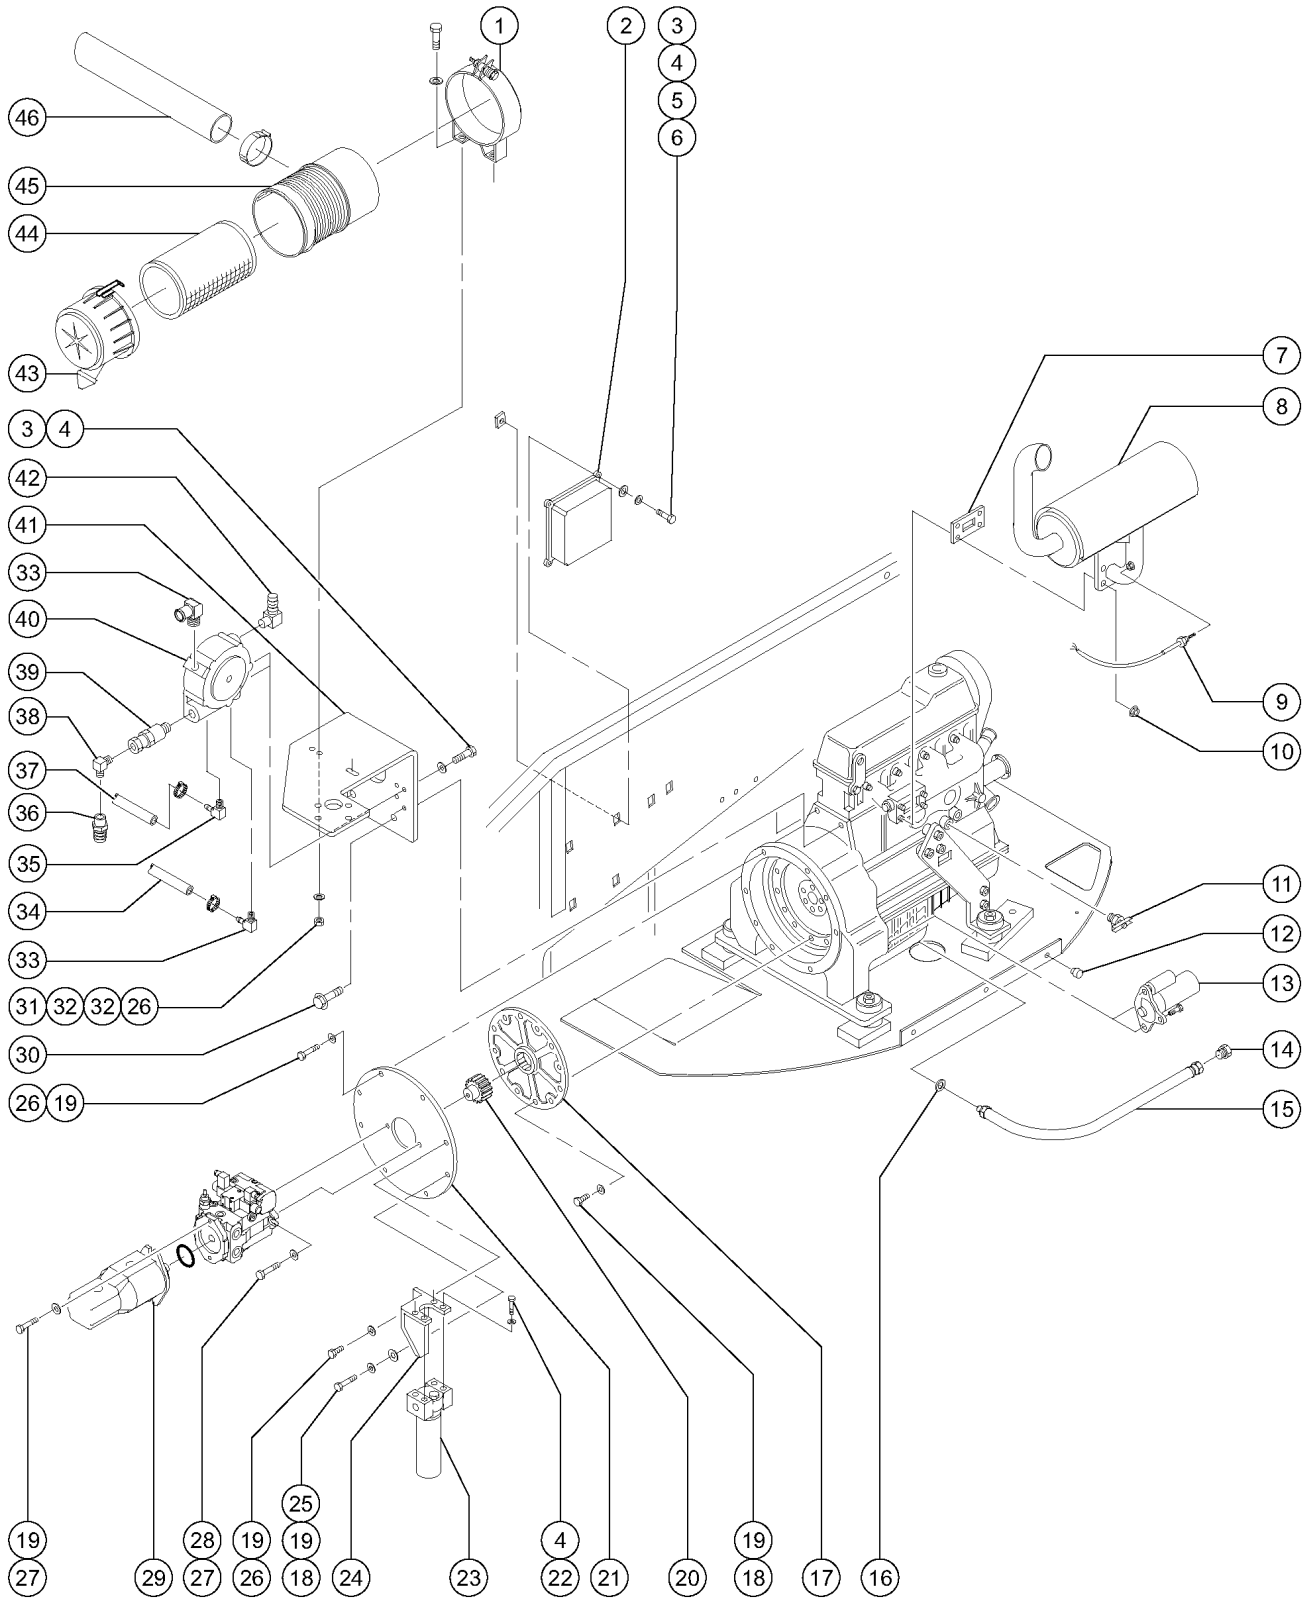

407.2 Ford LRG-425 EFI Engine - View 2 (from SN 4163 to 4545)

407.2 Ford LRG-425 EFI Engine - View 2 (from SN 4163 to 4545)

<i>Item</i>	<i>Part No.</i>	<i>Description</i>	<i>Qty.</i>
44-	52866GT	EVACUATOR VALVE-AIR CLEANER	
45		END CAP not available separately	1
46	53124GT	HOSE,AIR INT.2.5 IDX12" W/450	1