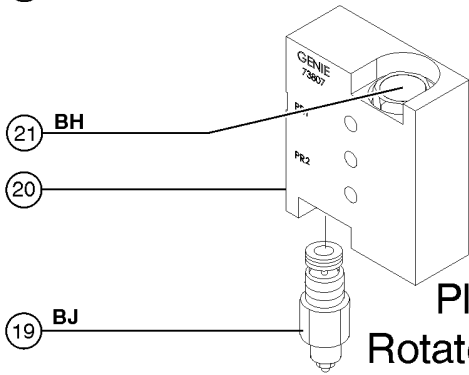

707.1 Jib Select and Platform Rotate Manifolds

Jib Manifold