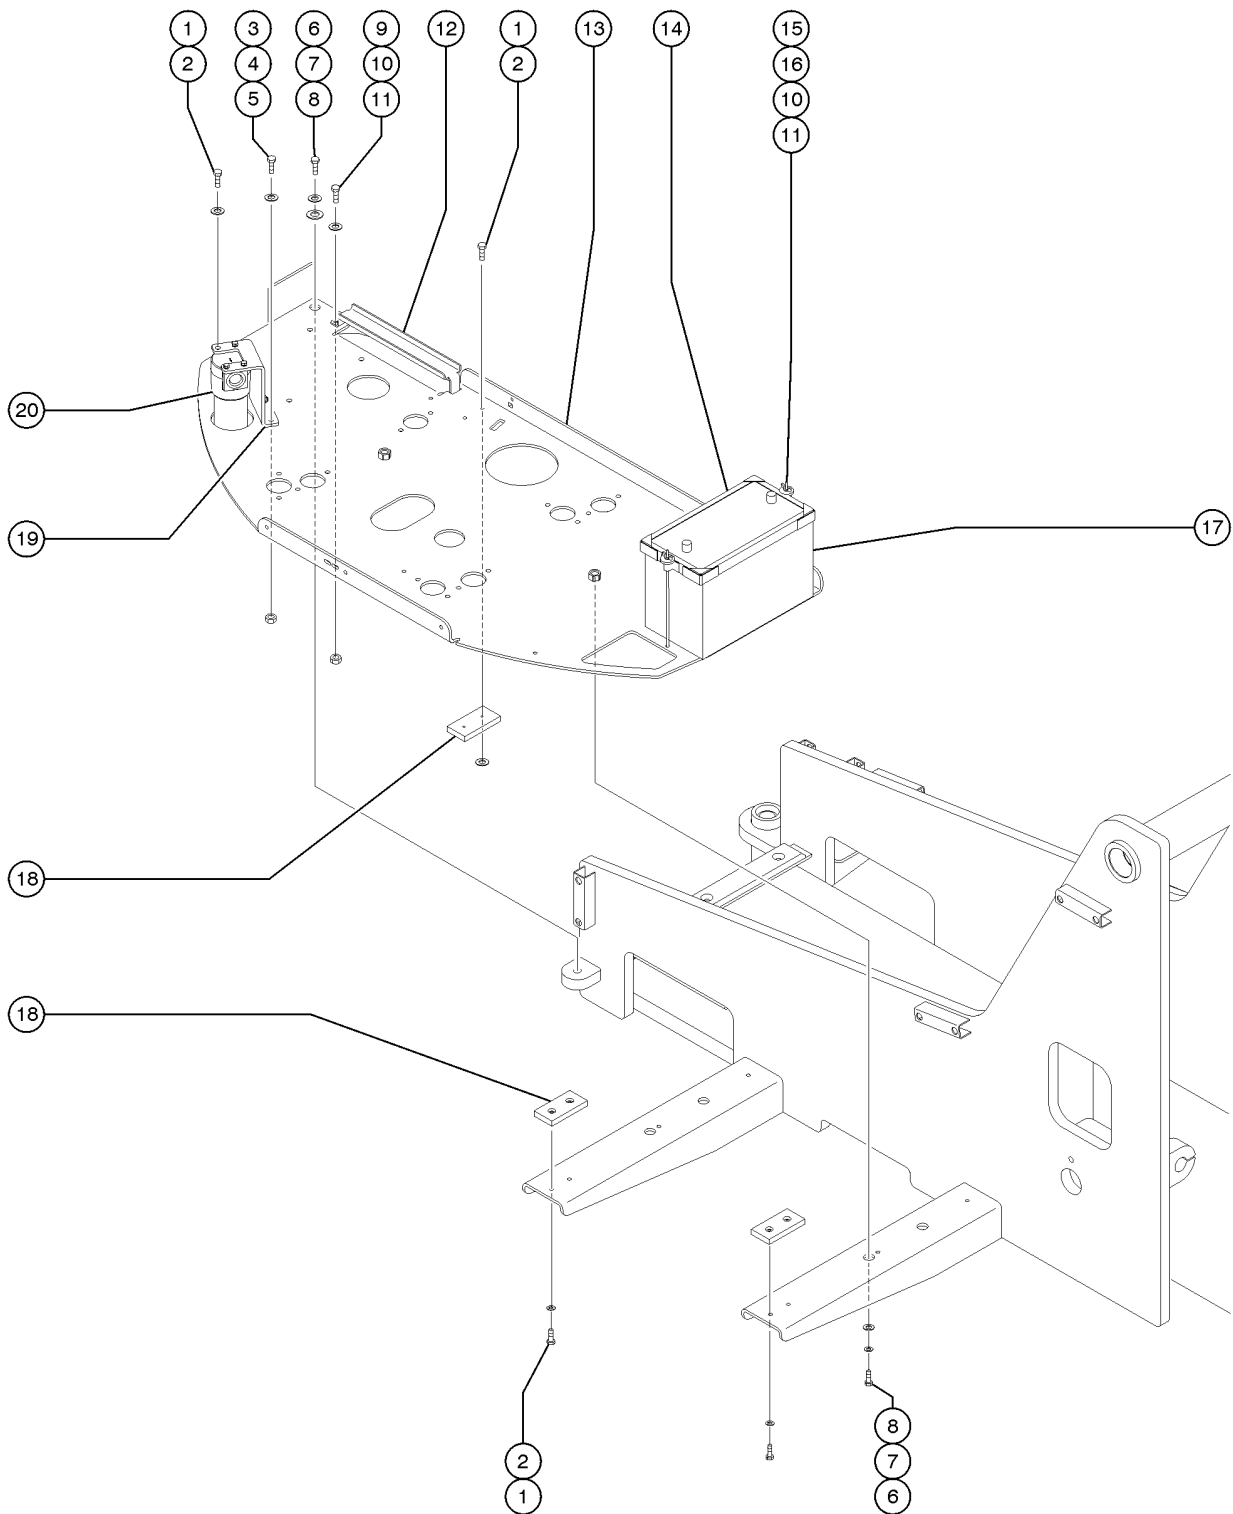

412.1 Engine Tray and Battery

412.1 Engine Tray and Battery

Item	Part No.	Description	Qty.
1	6090GT	SCREW, HHC, 1/4-20 X .75	
2	6356GT	WASHER, LOCK, .25	
3	6019GT	SCREW, HHC, 3/8-16 X 1.25 GRD 5	
4	5397GT	WASHER, FLAT, USS, 5/16", Y	
5	4828GT	NUT, NYLOCK, 3/8-16	
6	29883GT	SCREW, HHC, 5/8-11 X 1.75 GRD.8	3
7	6036GT	WASHER, LOCK, .625 PLTD	
8	13064GT	WASHER, FLAT, .625 HARDENED	3
9	6888GT	SCREW, HHC, 1/4-20 X 1	
10	6638GT	WASHER, FLAT, USS, 1/4"Y	
11	6091GT	NUT, NYLOCK, 1/4-20	
12	89672PGT	FORMING, HYD. HOSE RESTRAINT	1
13	75650-SGT	WELDMENT PLATE ENGINE TANK Deutz and Perkins Models	1
13-	89954GT	WELDMENT, ENGINE TRAY, Z60 Ford Models	
14	30144GT	BATTERY HOLD DOWN, GROUP 31	1
15	30784-975GT	THREADED ROD, (1/4-20), 9.75	2
16	8170GT	NUT, WING, 1/4-20	
17	1303581GT	BATTERY, 12V, 950CCA, FLA	1
17-	49869GT	CORROSION INHIBITOR COATING	
17-	122057GT	BATTERY CABLE, 1/0 GA, BLK 48" Perkins Models	
17-	122056GT	BATTERY CABLE, 1/0 GA, RED 45" Perkins Models	
17-	122058GT	BATTERY CABLE, 1/0 GA, BLK 30" Deutz Models	
17-	89651GT	BATTERY CABLE, 2/0, POS. RED, 45" Ford Models	
17-	81563GT	BATT. CABLE, 2/0, BLACK, 48" Ford Models	
18	30271GT	PAD, ENGINE SLIDE	2
19	30230P-SGT	FILTER MOUNT BRACKET	1
20		FILTER ASY, M PRESS, SAE8, WOIND* (77139) component no longer available	1
20-	60857GT	FILTER, ELEMENT, BETA(5)=1000 for 77139