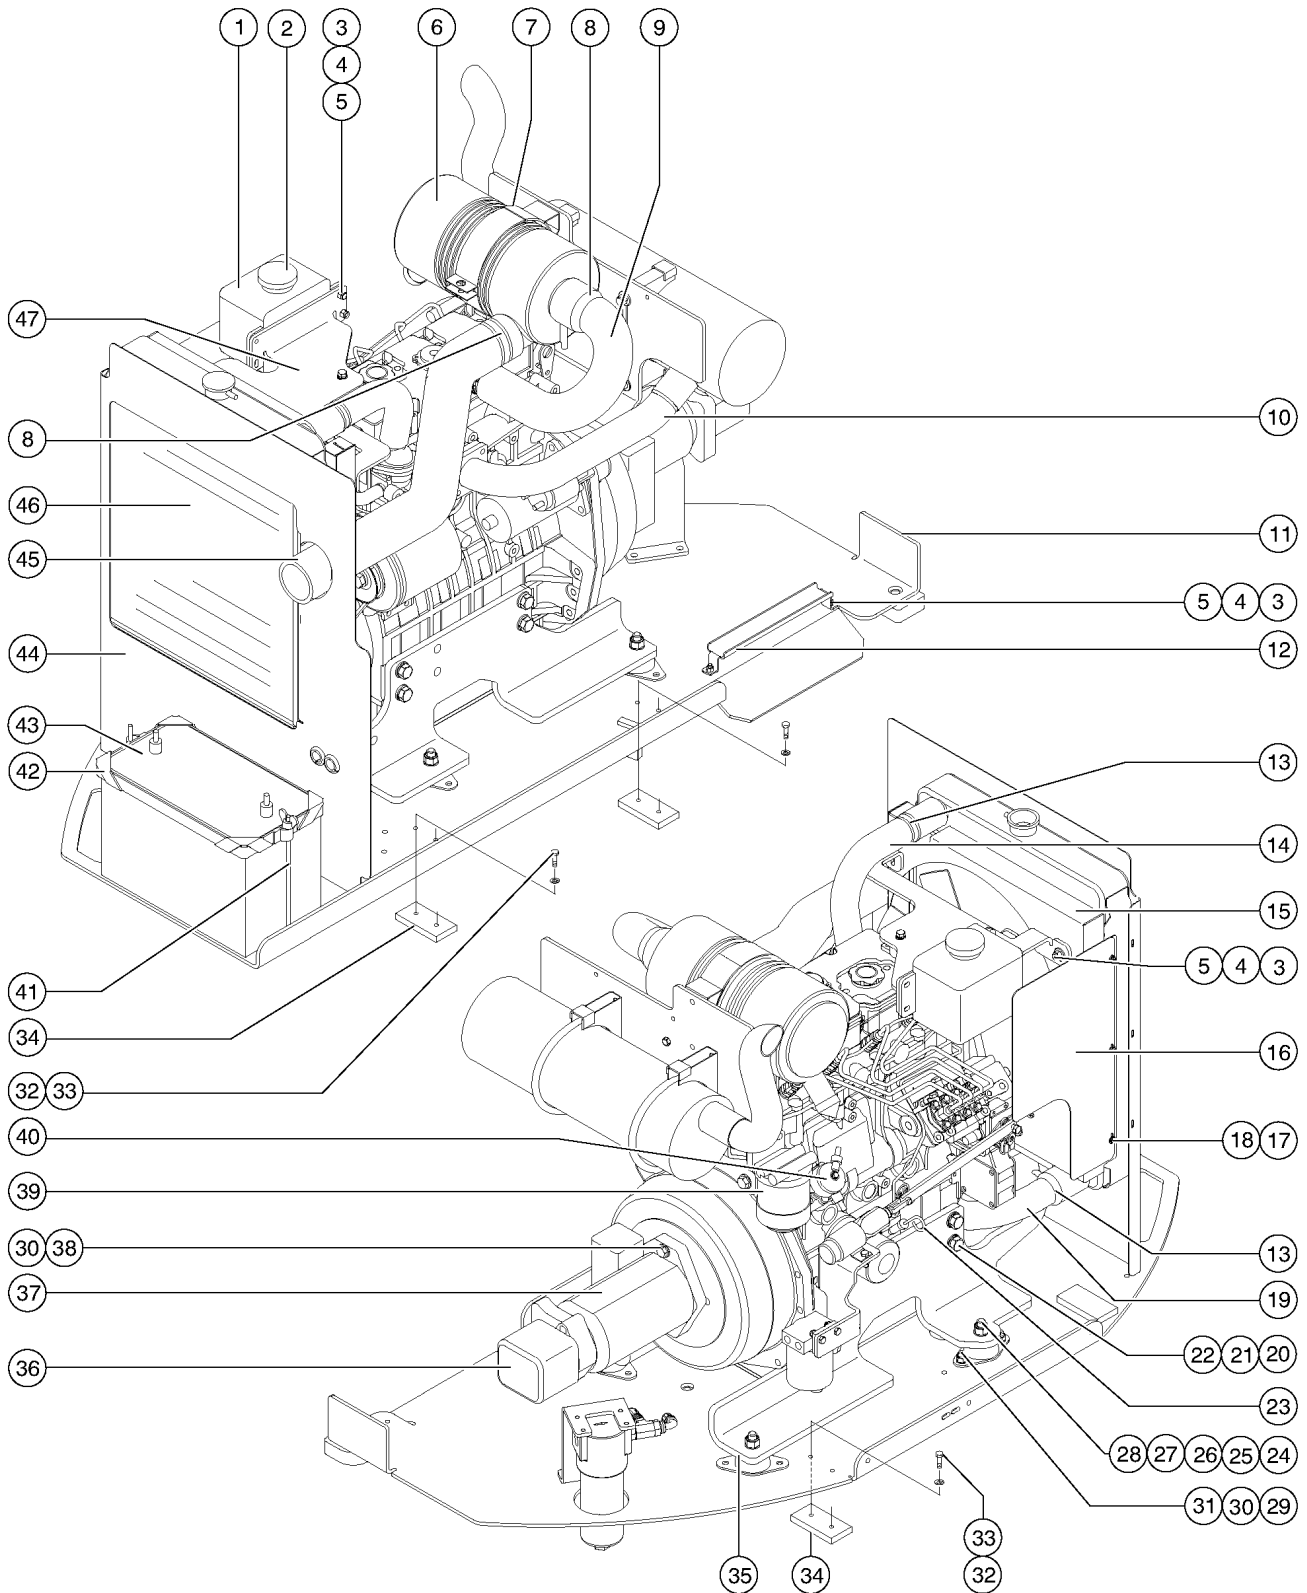

309.1 Turntable Counterweight

<i>Item</i>	<i>Part No.</i>	<i>Description</i>	<i>Qty.</i>
1	111371GT	Z60 CW ASSY W/WORD DECALS	1
1-	111372GT	Z60 CW ASSY W/SYMBOL DECALS	
2	228842GT	SCREW,HHC,1-8 X 16, GRD 2	
3	13775GT	WASHER,FLAT,1.063 X 2 X .134	
4	38859GT	WASHER,FLAT,USS,1",Y	
5	29605GT	WASHER,LOCK,1"	
6	33265GT	NUT,HEX,1-8	

401.1 Perkins 404-22 Engine - View 1