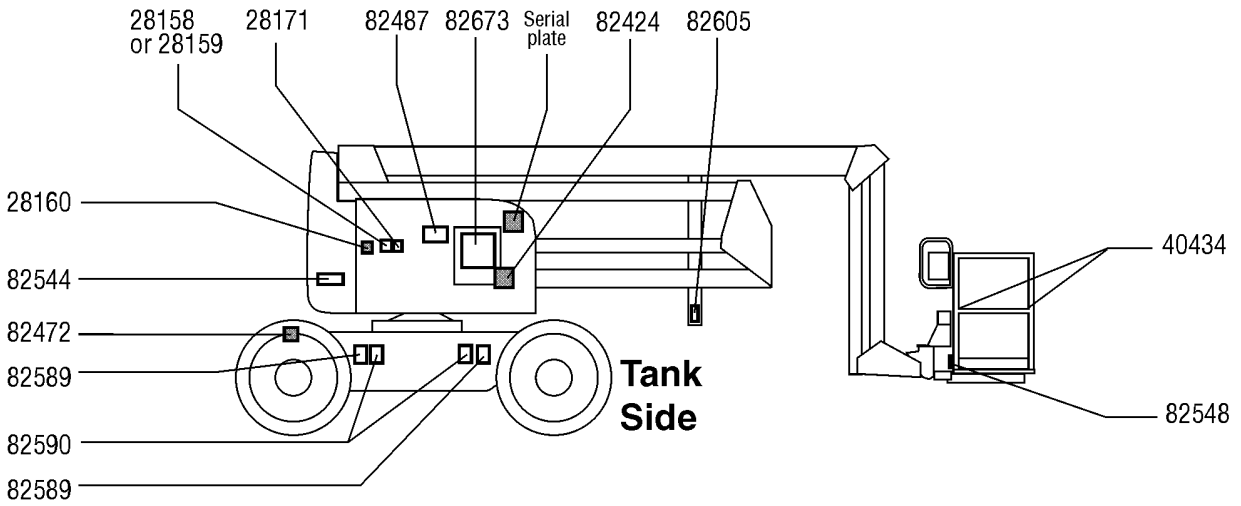

102.1 Decals with Symbols

102.1 Decals with Symbols

<i>Item</i>	<i>Part No.</i>	<i>Description</i>	<i>Qty.</i>
23	82544GT	DECAL,DANGER,ELEC.HAZ.STAY CLR	2
24	82545GT	DECAL,DANGER,MAX LOAD 227 KG**	1
25	82548GT	DECAL,WARN,CRUSH HAZARD PLAT	2
26	82673GT	DECAL,GND CONT PNL,Z60	1
		from SN 4336	
27	82589GT	DECAL,LABEL,TIRE PRESSURE,Z60	4
28	82590GT	DECAL,LABEL,WHEEL LOAD Z-60	4
29	82602GT	DECAL,DANGER,MAX SIDE FRC,667N	1
		Asia/South America	
30	82604GT	DECAL,DANGER,SIDE FRC 400N	1
		Europe	
31	82605GT	DECAL,WARNING,COLLISION HAZARD	2
32	82606GT	DECAL,WARNING,SHEAR POINT	2
33	82646GT	DECAL,DRIVE ENABLE PATCH	1
34	82924GT	DECAL,CAUTION,SHUTOFF VALVES**	1
35	97815GT	DECAL,LABEL,LOWER MIDRAIL	1