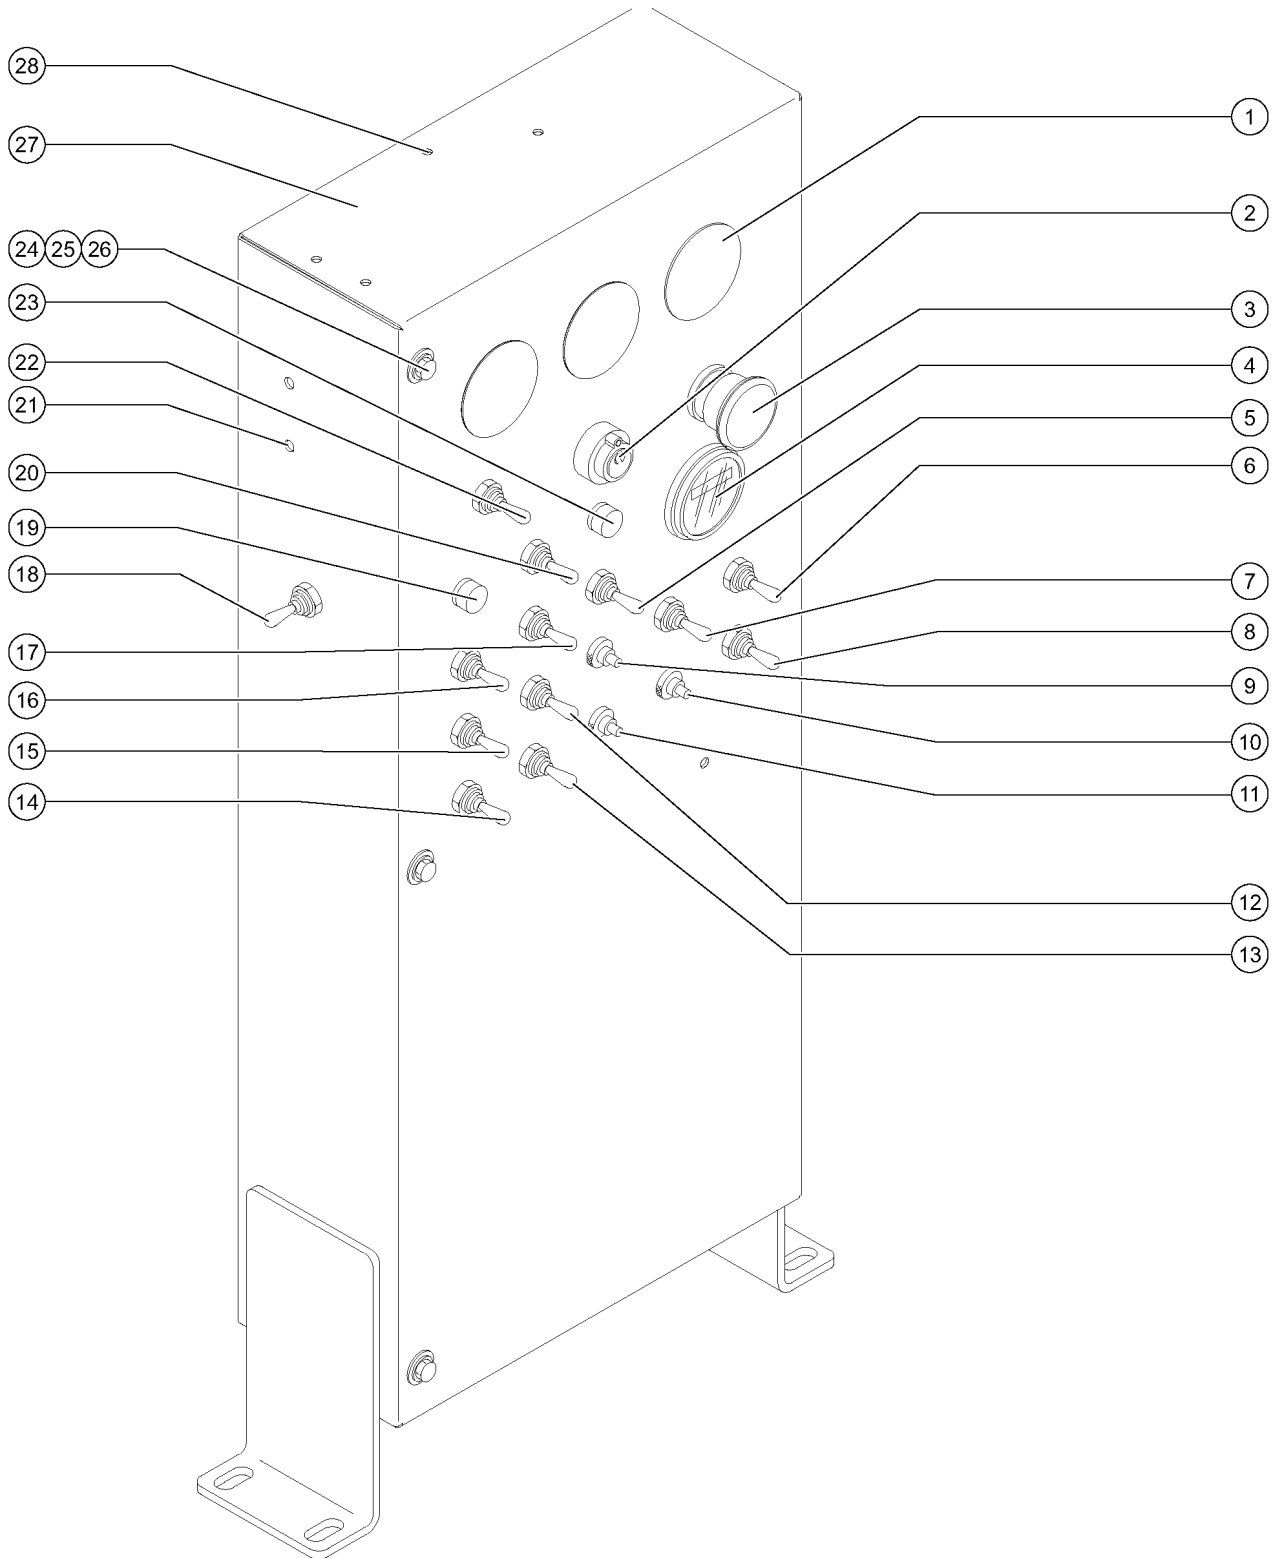

305.2 Ground Controls - View 1 (from SN 4334)

Item	Part No.	Description	Qty.
19	824879GT	LIGHT,LED IND. RED 12V NH (Complete LED light assembly)	1
19-	229567GT	PLUG,SANTOPRENE .5 BLACK DOME	
20	128204GT	SWITCH TOGGLE ASSY SPDT 2P MNT Ford models	1
21	42781GT	PLUG, NYLON .250 BLACK DOMED	2
22	128201GT	SWITCH TOGGLE ASSY DPDT 2P MOM	1
23	824882GT	LT.LAMP IND. AMBER 12V ENG.NH Ford models	1
23-	229567GT	PLUG,SANTOPRENE .5 BLACK DOME diesel models	
24	6090GT	SCREW, HHC, 1/4-20 X .75	
25	6356GT	WASHER,LOCK, .25	
26	6638GT	WASHER, FLAT, USS, 1/4"Y	
27	89739GT	CONTROL BOX W/LID& DECAL GRND to SN 4336	1
27-		CONTROL BOX W/LID & DECAL,GRND from SN 4337 to SN 4495 (no longer available)	
27-	102154GT	CONTROL BOX W/LID & DECAL GRND from SN 4496	
27-	121599GT	GASKET,GBOX,S80/85 2008	
27-	30997GT	CORROSION INHIBITOR,FOAM	
28	42288GT	PLUG,NYLON .188 BLACK DOMED	4