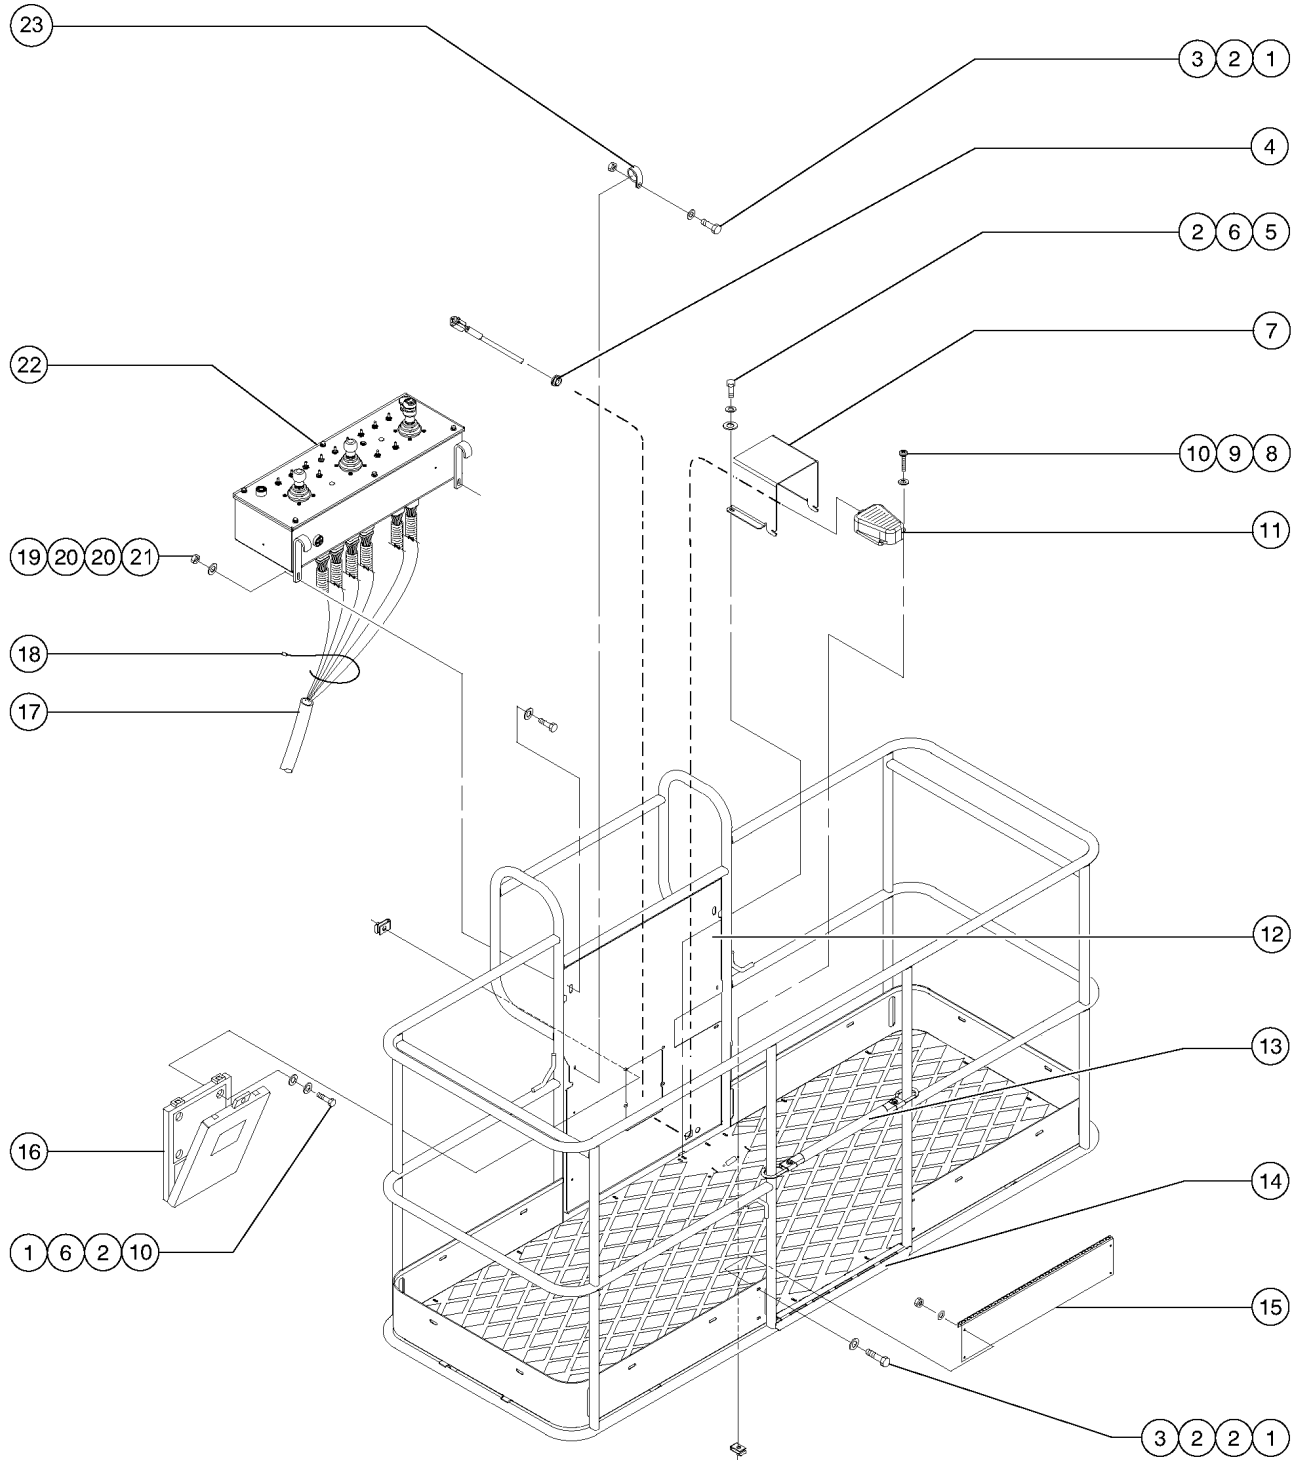

602.1 Platform Installation - View 2

<i>Item</i>	<i>Part No.</i>	<i>Description</i>	<i>Qty.</i>
16B	24514GT	BOX,INSTRUCTION STORAGE Europe/Asia/South America (decal required; refer to Section100)	
17	49219GT	SLEEVE,NYLON,2.19 ID,BULK	
18	28443GT	CABLE TIE, 11.5" BLACK	2
19	7713GT	NUT, LP NYLOCK, 3/8-16	
20	5397GT	WASHER,FLAT,USS,5/16",Y	
21	6019GT	SCREW,HHC,3/8-16 X 1.25 GRD 5	
22		Ref. Platform Control Box Assembly (refer to 603.1)	
23	56424GT	CLAMP,1.25X.5 RUBBER-CUSHION	1