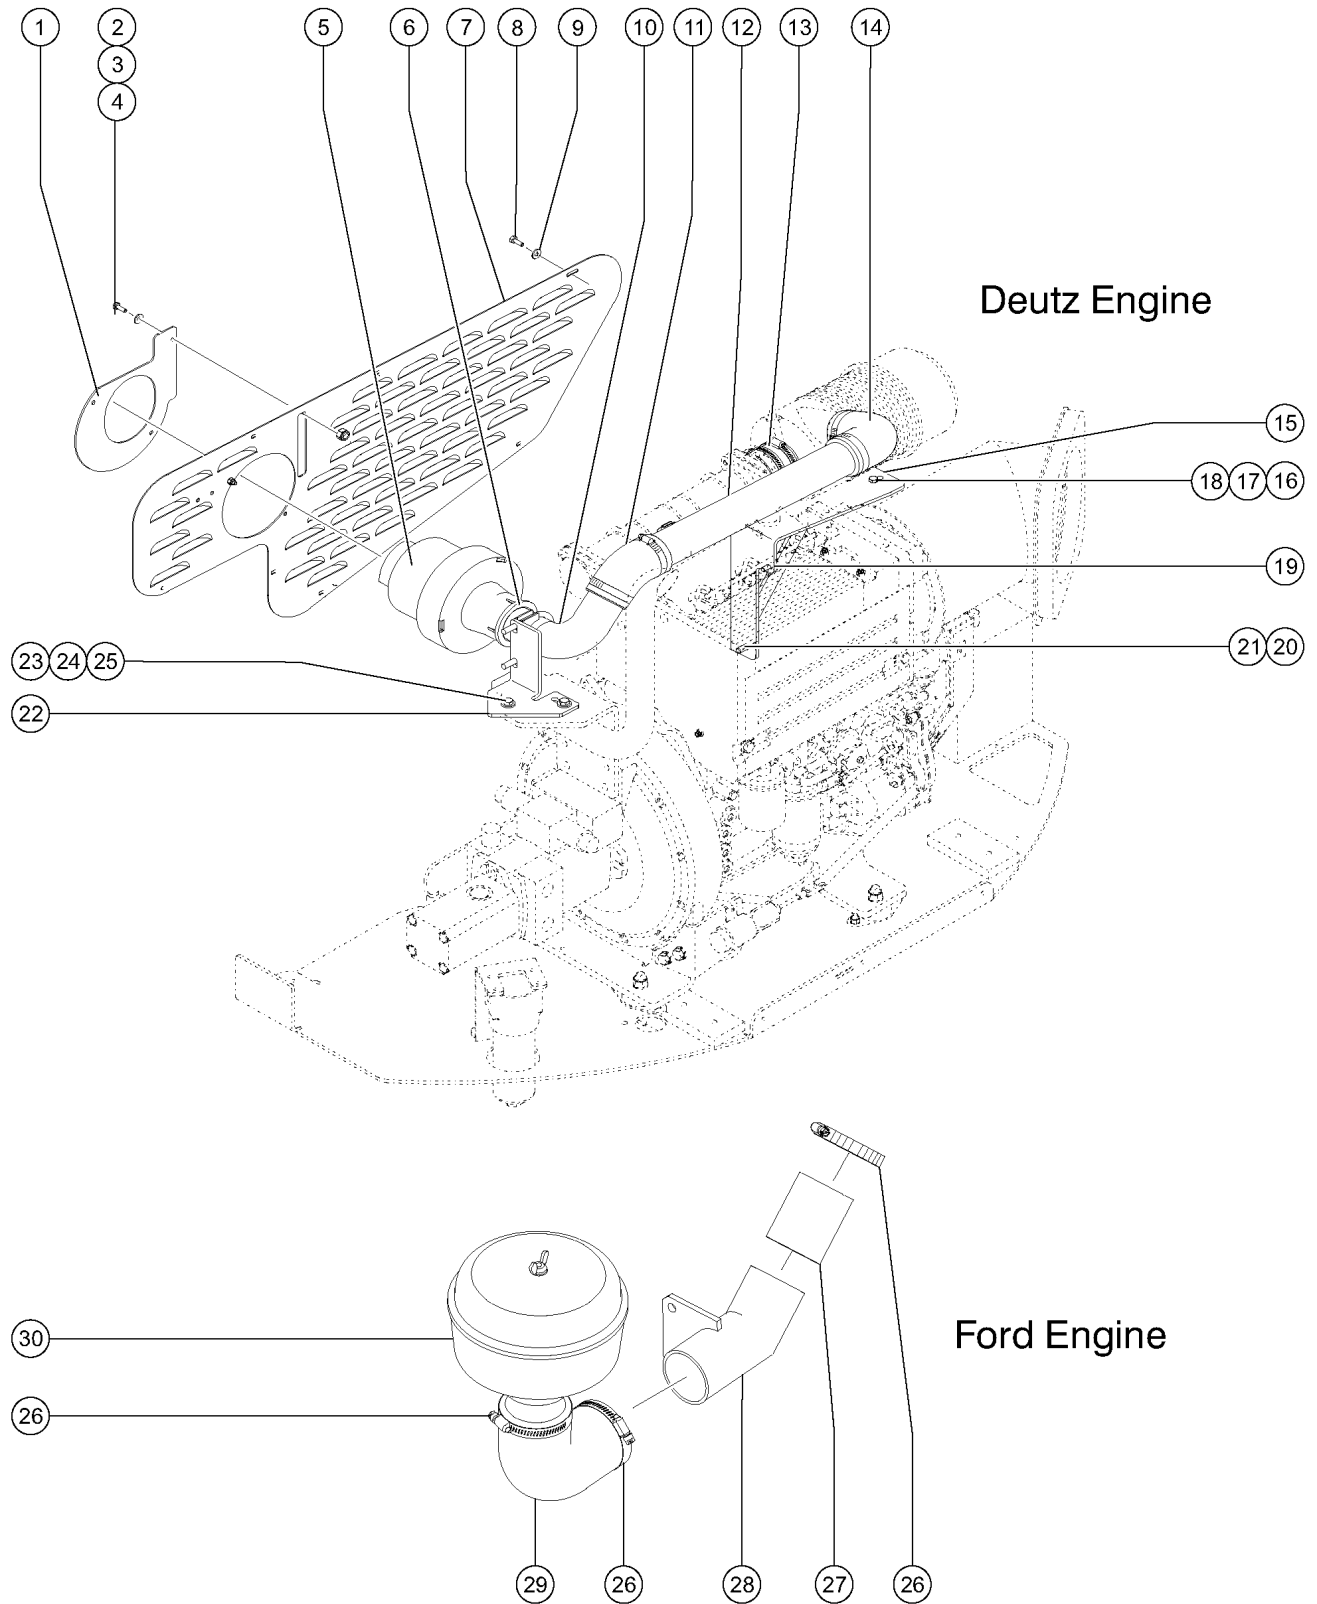

819.1 Hostile Environment - Engine Air Pre-cleaners

819.1 Hostile Environment - Engine Air Pre-cleaners

Item	Part No.	Description	Qty.
	34962GT	Z60 HOSTILE ENVIRONMENT DEUTZ ..... Deutz models; to SN 4607	
1	102937PGT	PLATE,LOUVER COVER,PTD	1
2	6090GT	SCREW, HHC, 1/4-20 X .75	
3	6638GT	WASHER, FLAT, USS, 1/4"Y	
4	6091GT	NUT, NYLOCK, 1/4-20	
5	89959GT	PRECLEANER,INLINE 3"	1
6	101640GT	REDUCER,RUBBER 3.0 - 2.5	1
7	102464PGT	PANEL,LOUVER,ENGINE SIDE,PTD	1
8	6090GT	SCREW, HHC, 1/4-20 X .75	
9	6638GT	WASHER, FLAT, USS, 1/4"Y	
10	102962GT	ELBOW,90 DEG,STL,2.5 OD	1
10-	45435GT	CLAMP,HOSE,2.50"	
11	33361GT	ELBOW,45 DEGR,RUBBER,2.5"I.D.	1
12	94324GT	TUBE,RD,STL,ALUMIZD,2.5 X .065	19
13	30967GT	HOSE,AIR INTAKE 2.75" I.D.***	1
13	53945GT	CLAMP,HOSE 2 5/16-3 1/4	
14	34164GT	ELBOW,90 DEGR,RUBBER,2.5"I.D.*	1
14	45435GT	CLAMP,HOSE,2.50"	
15	102929PGT	FORMING,AIR FILTER MOUNT,PTD	1
16	13002GT	SCREW,HHC,5/16-18 X 1 GR5	
17	5397GT	WASHER,FLAT,USS,5/16",Y	
18	6782GT	NUT, NYLOCK, 5/16-18	
19	23057GT	SCREW,HHC,M8 X 20MM	
20	27034GT	SCREW,HHC,M10 X 25MM,GR 8.8	
21	22700GT	WASHER,LOCK,M10	
22	102930PGT	FORMING,PRECLEANER MOUNT,PTD	1
22-	71911GT	CLAMP,MUFFLER, 2.50 INCH	
23	8516GT	SCREW, HCC, 3/8-16 X 1.50