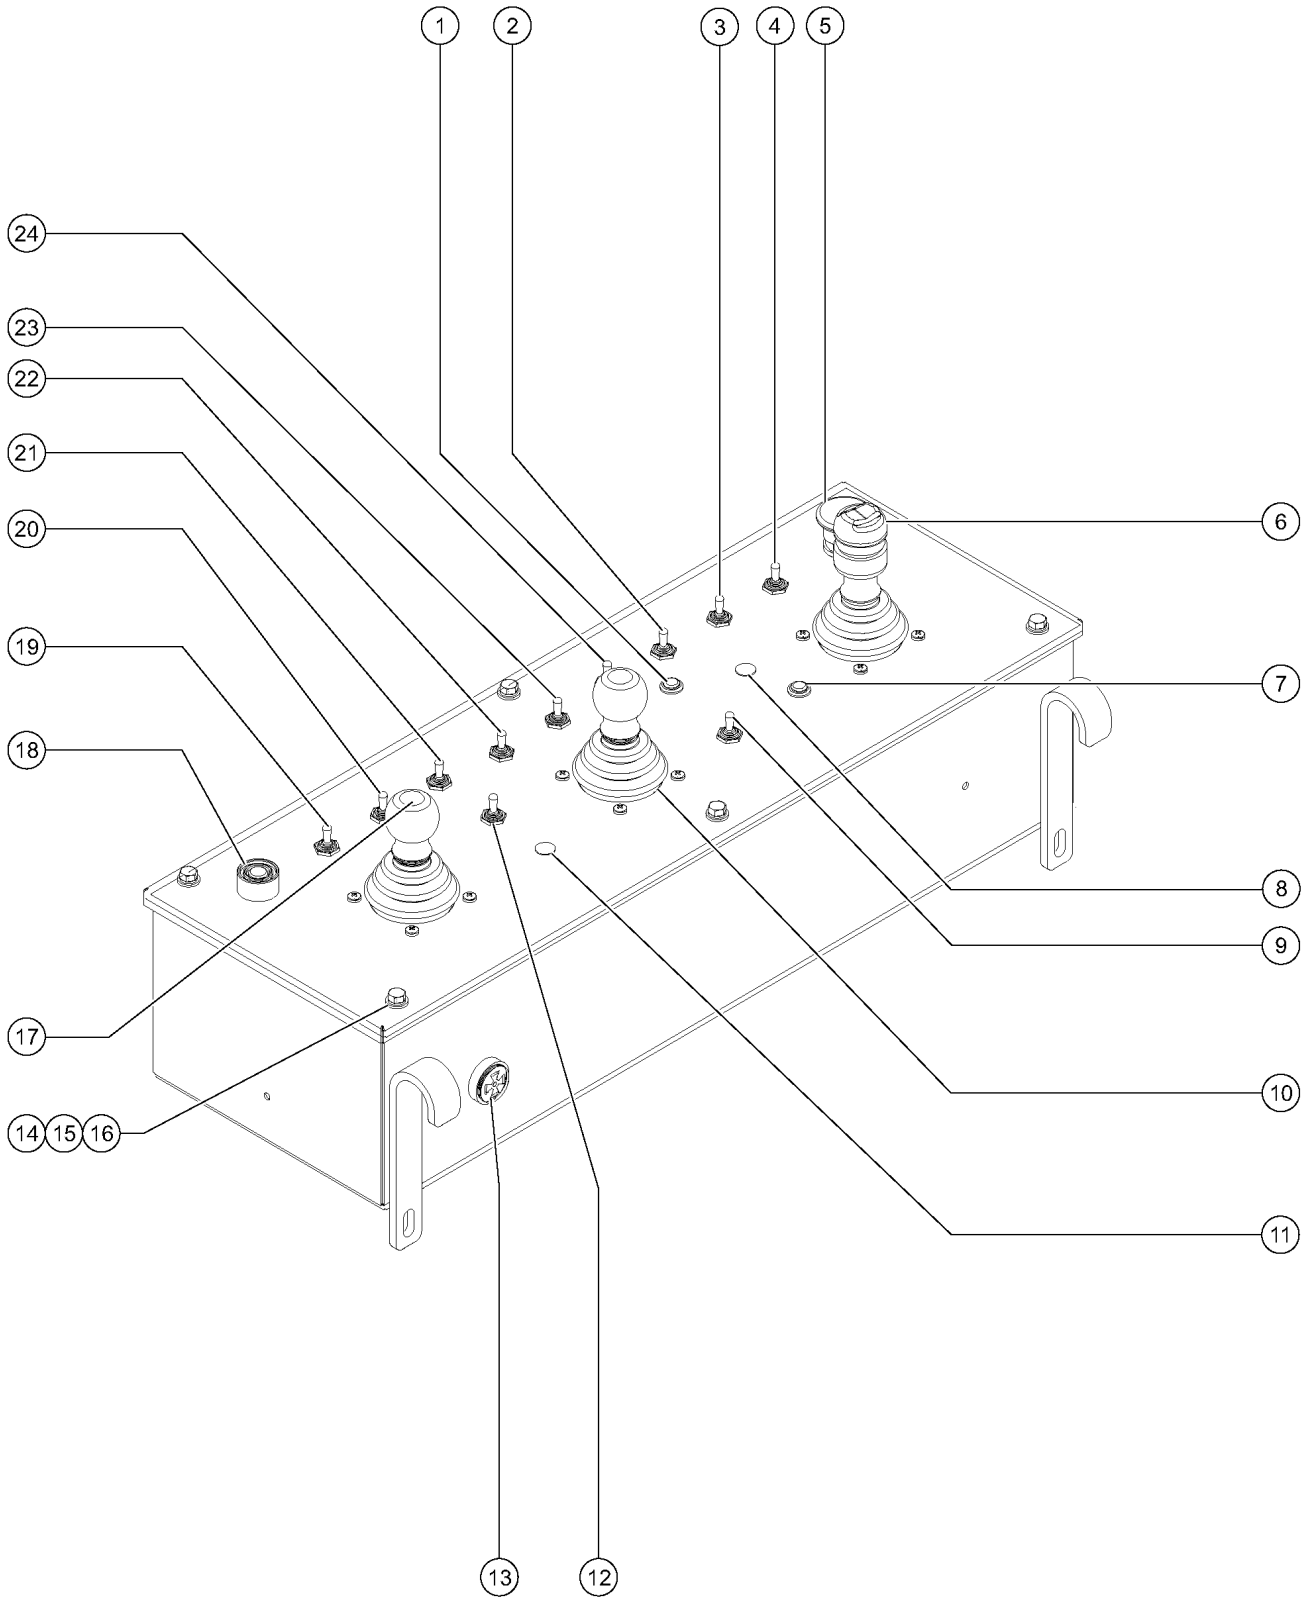

604.2 Platform Controls - View 2 (from SN 4334)

<i>Item</i>	<i>Part No.</i>	<i>Description</i>	<i>Qty.</i>
18-	66815GT	BASE, W/1 N.O. CONTACTS*** ..... includes 1 each N.O. contact	
18-	66816GT	CONTACT,N.O.***	
19	128200GT	SWITCH TOGGLE ASSY SPDT 3P MOM	1
20	128202GT	SWITCH TOGGLE ASSY DPDT 3P MOM	1
21	128200GT	SWITCH TOGGLE ASSY SPDT 3P MOM	1
22	128203GT	SWITCH TOGGLE ASSY SPDT 2P MOM	1
23	128204GT	SWITCH TOGGLE ASSY SPDT 2P MNT	1
24	128200GT	SWITCH TOGGLE ASSY SPDT 3P MOM	1
24-	229567GT	PLUG,SANTOPRENE .5 BLACK DOME ..... Ford models