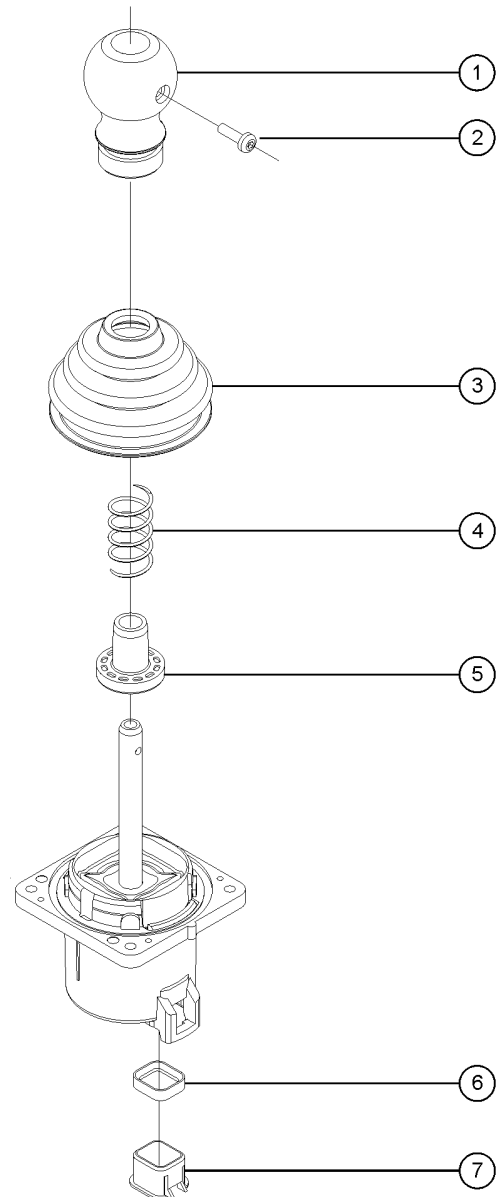

605.2 Joysticks (from SN 4334)

Item	Part No.	Description	Qty.
A-	101174GT	JOYSTICK,2 AXIS,DEUTSCH OEM joystick (calibration required after replacement)	
B-	101174HGT	JOYSTICK,DUAL AXIS W/KNOB aftermarket joystick (calibration required after replacement)	
C-	101175GT	JOYSTICK,1 AXIS,DEUTSCH OEM joystick (calibration required after replacement)	
D-	101175HGT	JOYSTICK,SINGLE AXIS W/KNOB aftermarket joystick (calibration required after replacement)	
E-	101005GT	JOYSTICK,1 AXIS ROCKER,DEUTSCH OEM joystick (calibration required after replacement)	
F-	101005HGT	JOYSTICK, SINGLE AXIS W/STEER aftermarket joystick (calibration required after replacement)	
G-	83098GT	TERM,AMP MTE,SOC,22-26 GA BULK	
H-	119613GT	HARN JOYSTICK ADAPTOR JS100 Used only on units prior to SN 4334	
Z	1269501GT	KIT, ISOLATION, 3 JOYSTICK	
1	62392GT	KNOB,JOYSTICK, 62390/62391	1
2	T112626GT	SCREW, PHM, #6-32 X .625 ZINC	1
3	139598GT	BOOT,JOYSTICK	1
4		SPRING,JOYSTK CENTR,62390/91 no longer available from supplier	1
5	119915GT	COLLAR,JOYSTICK,CENTER	1
6	128000GT	SEAL, CONNECTOR (DT JOYSTICKS)	1
7	128001GT	SLEEVE,CONNECTOR,DT JOYSTICKS	1
8	75449GT	KNOB,ROCKER JOYSTICK 75565	1
9	75448GT	SUPPORT,SENSOR,JOYSTICK	1
10	75447GT	SWITCH SHIELD,ROCK JOYSTK75565	1
11	75446GT	SPRING,SWITCH CENTERING,75565	1
12	75445GT	ROCKER ASSY.,MAGNETIC 75565	1
13	75444GT	ROCKER,RETAINER, 75565	1
14	75443GT	BOOT, ROCKER JOYSTICK 75565	1