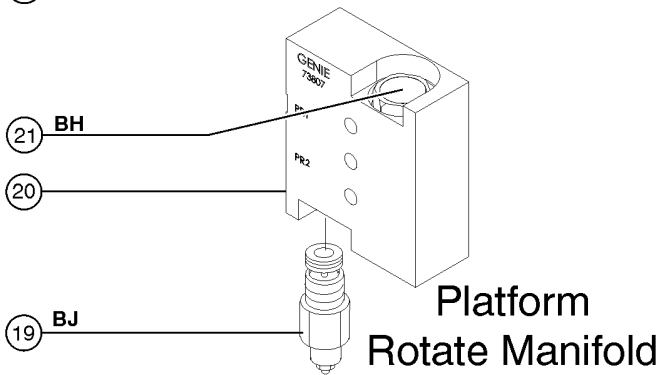

707.1 Jib Select and Platform Rotate Manifolds

Jib Manifold

Jib Manifold