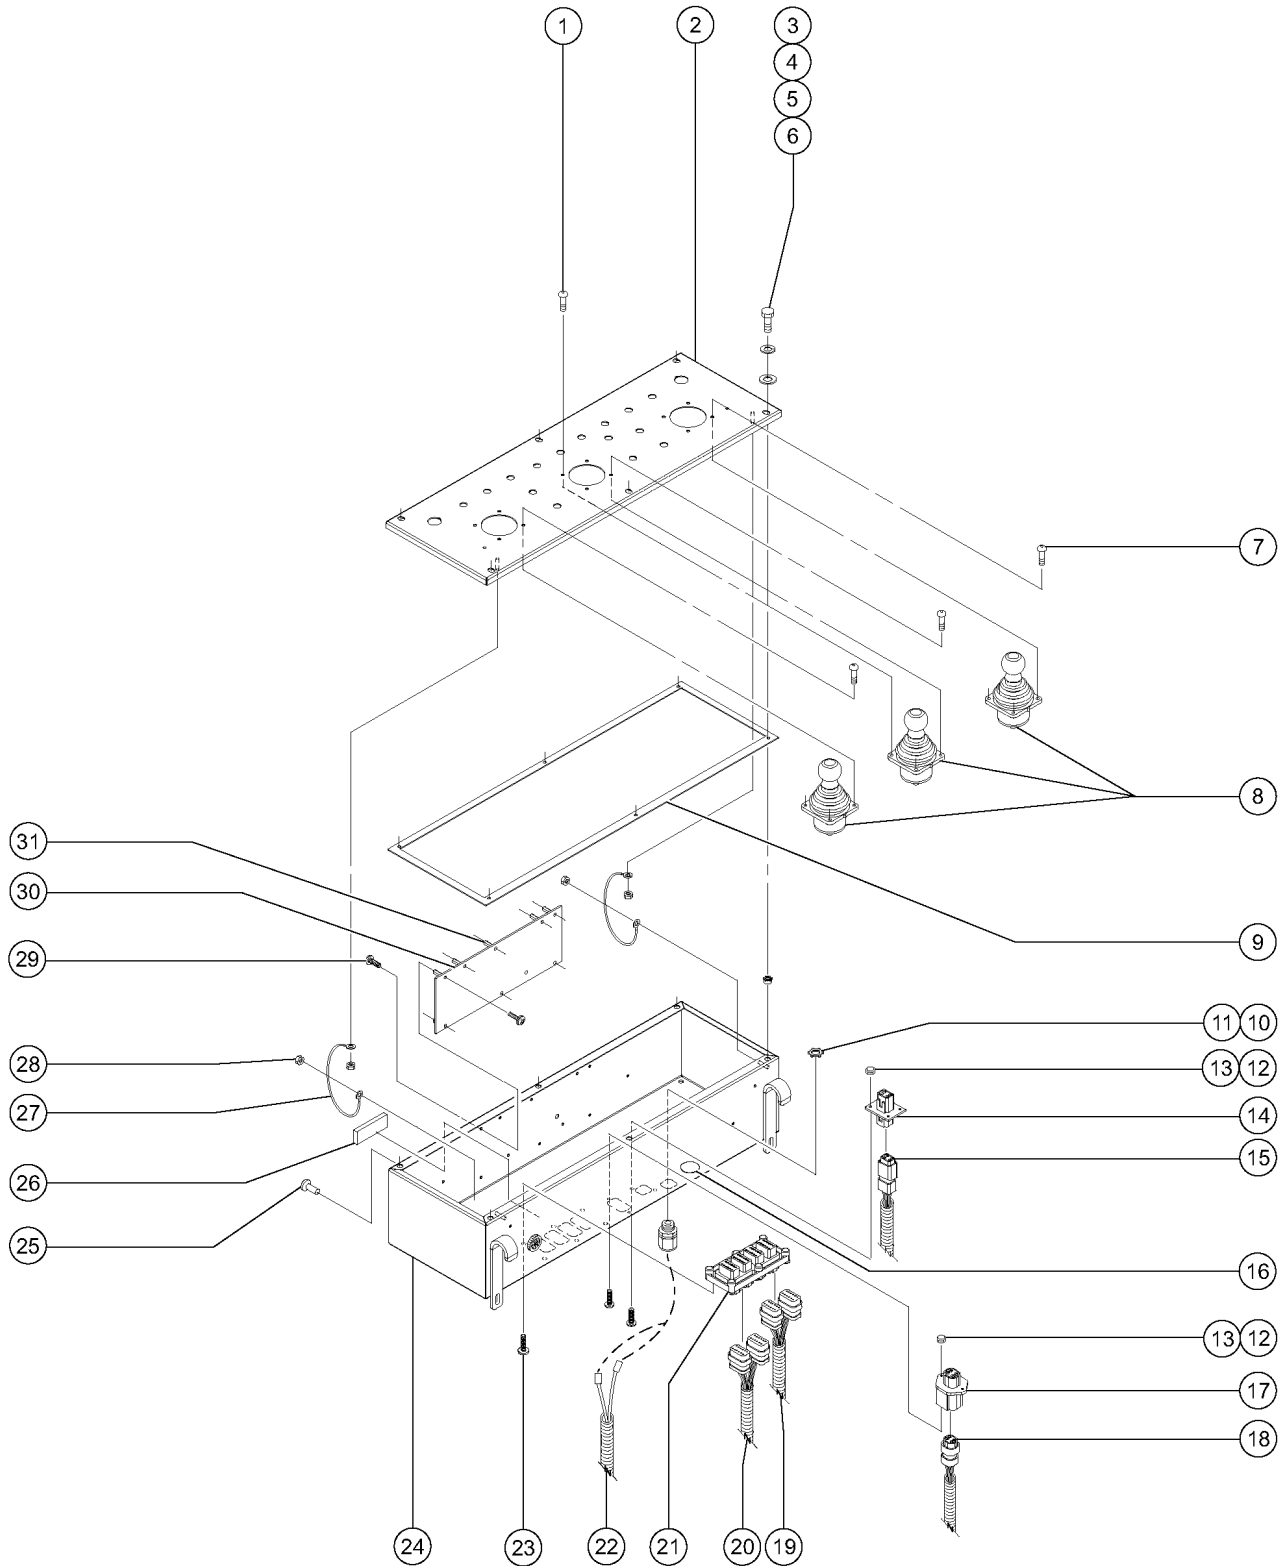

603.1 Platform Controls - View 1

Item	Part No.	Description	Qty.
A-	110388GT	PLAT. CONTROL BOX W/DECAL*** includes items 6 and 11	
B-	102724GT	WIRE,MOUNT ADHESIVE BACK	
C-	122215GT	HARNESS,SERVICE,PBOX J1 requires qty 3 of adapter 122125	
D-	122125GT	ADAPTER CABLE, JS100 JOYSTICK	
E-	122124GT	SERVICE KIT,S80 PBOX J1 HARN required for first time replacement, contains PBOX J1 harness and qty 3 of adapter 122125	
F-	89666GT	HARNESS,JIB KIT	
G-	89673GT	HARNESS,PBOX,S40,S45,Z60***	
H-	89925GT	HARNESS,PBOX,LOAD SENSE	
1	49816GT	SCREW,PHILLIPS,PHM,10-32 X .75	
2	81484PGT	PLATFORM CONTROL BOX LID,PAINT	1
3	8914GT	SCREW,HHC,1/4-20 X .625	
4	6356GT	WASHER,LOCK,.25	
5	6638GT	WASHER, FLAT, USS, 1/4"Y	
6	23404GT	NUTSERT,1/4-20,STEEL CAD PLTD	6
7	77047GT	SCREW,PHM,10-32X.50,ST TYPE F	
8		Ref. Joystick Controller (refer to 604.1)	
9	81488GT	GASKET,PLATFORM CONTROL BOX	1
10	6935GT	CONN, SQZ, 1/2NPT, LOCKNUT	1
11	7056GT	CONN, SQZ, 1/2NPT, 0.38-0.50,SM	1
12	12344GT	NUT,NYLOCK,6-32	
13	49820GT	SCREW,PHILLIPS,PHM,6-32 X .5	
14	73723GT	CONN RECEP,FLANGED	1
14-	60443GT	LOCK, RECEP 4WAY, 14-18GA	
15		Ref. ASSEMBLY,FOOT SWITCH refer to 602.1	1
15-	73739GT	BOOT,PLUG 4 WAY	
15-	75640GT	WIRE LOOM,3/4 DIA.	
16	229567GT	PLUG,SANTOPRENE .5 BLACK DOME	4
17	73717GT	CONN,RECEP 4 WAY,12-14GA FL***	1