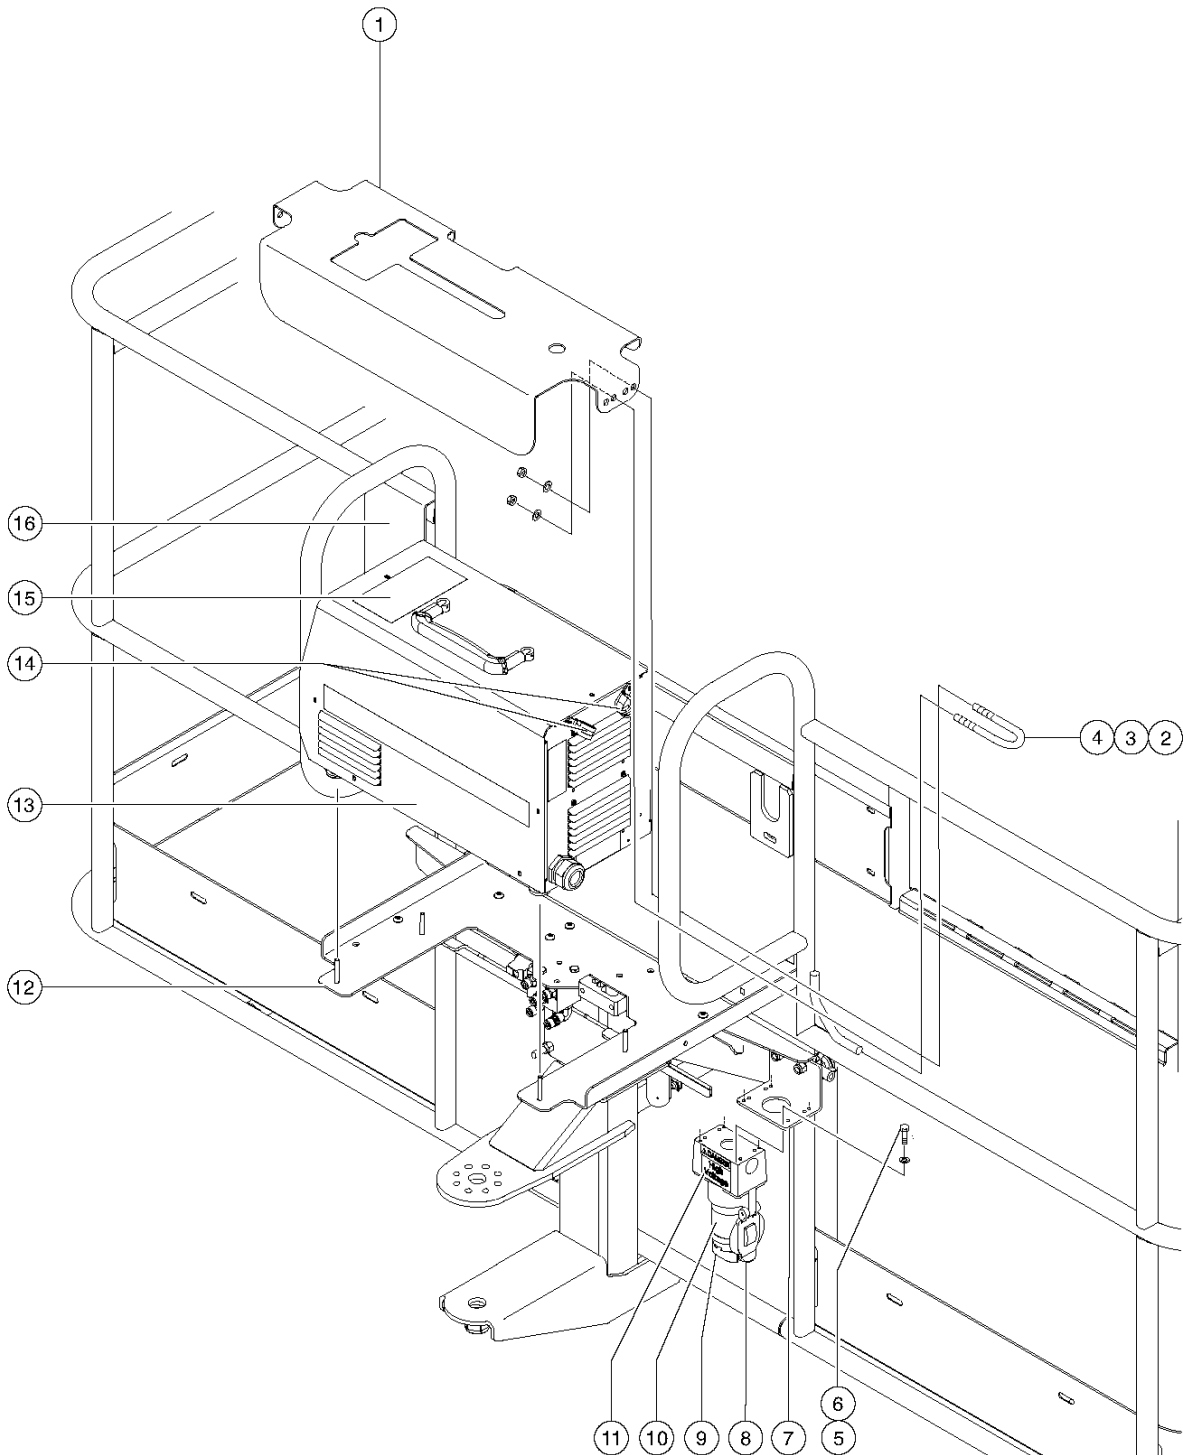

814.1 Welder Option, Platform Components

814.1 Welder Option, Platform Components

<i>Item</i>	<i>Part No.</i>	<i>Description</i>	<i>Qty.</i>
12-	5397GT	WASHER,FLAT,USS,5/16",Y .....	
12-	106043GT	SCREW,SECURITY,5/16-18X1.00 .....	
12-	6782GT	NUT, NYLOCK, 5/16-18 .....	
13	101525GT	WELDER,INVERTEC V275-S .....	1
13-	106275GT	KIT,WELD LEADS ASSY,V275S includes both cables .....	
13-	106183GT	FUSE,.6AMP,250V,WELDER,V275S .....	
13-	106141GT	SCREW,SECURITY,1/4-20 X 1.75LG .....	
14	18666GT	CLAMP,1.00,#16 X 1/4,RUB CUSH .....	2
15	110220GT	DECAL,WARNING,WELDER SAFETY .....	1
16	106204PGT	BRACKET,V275S WELD LEADS .....	1