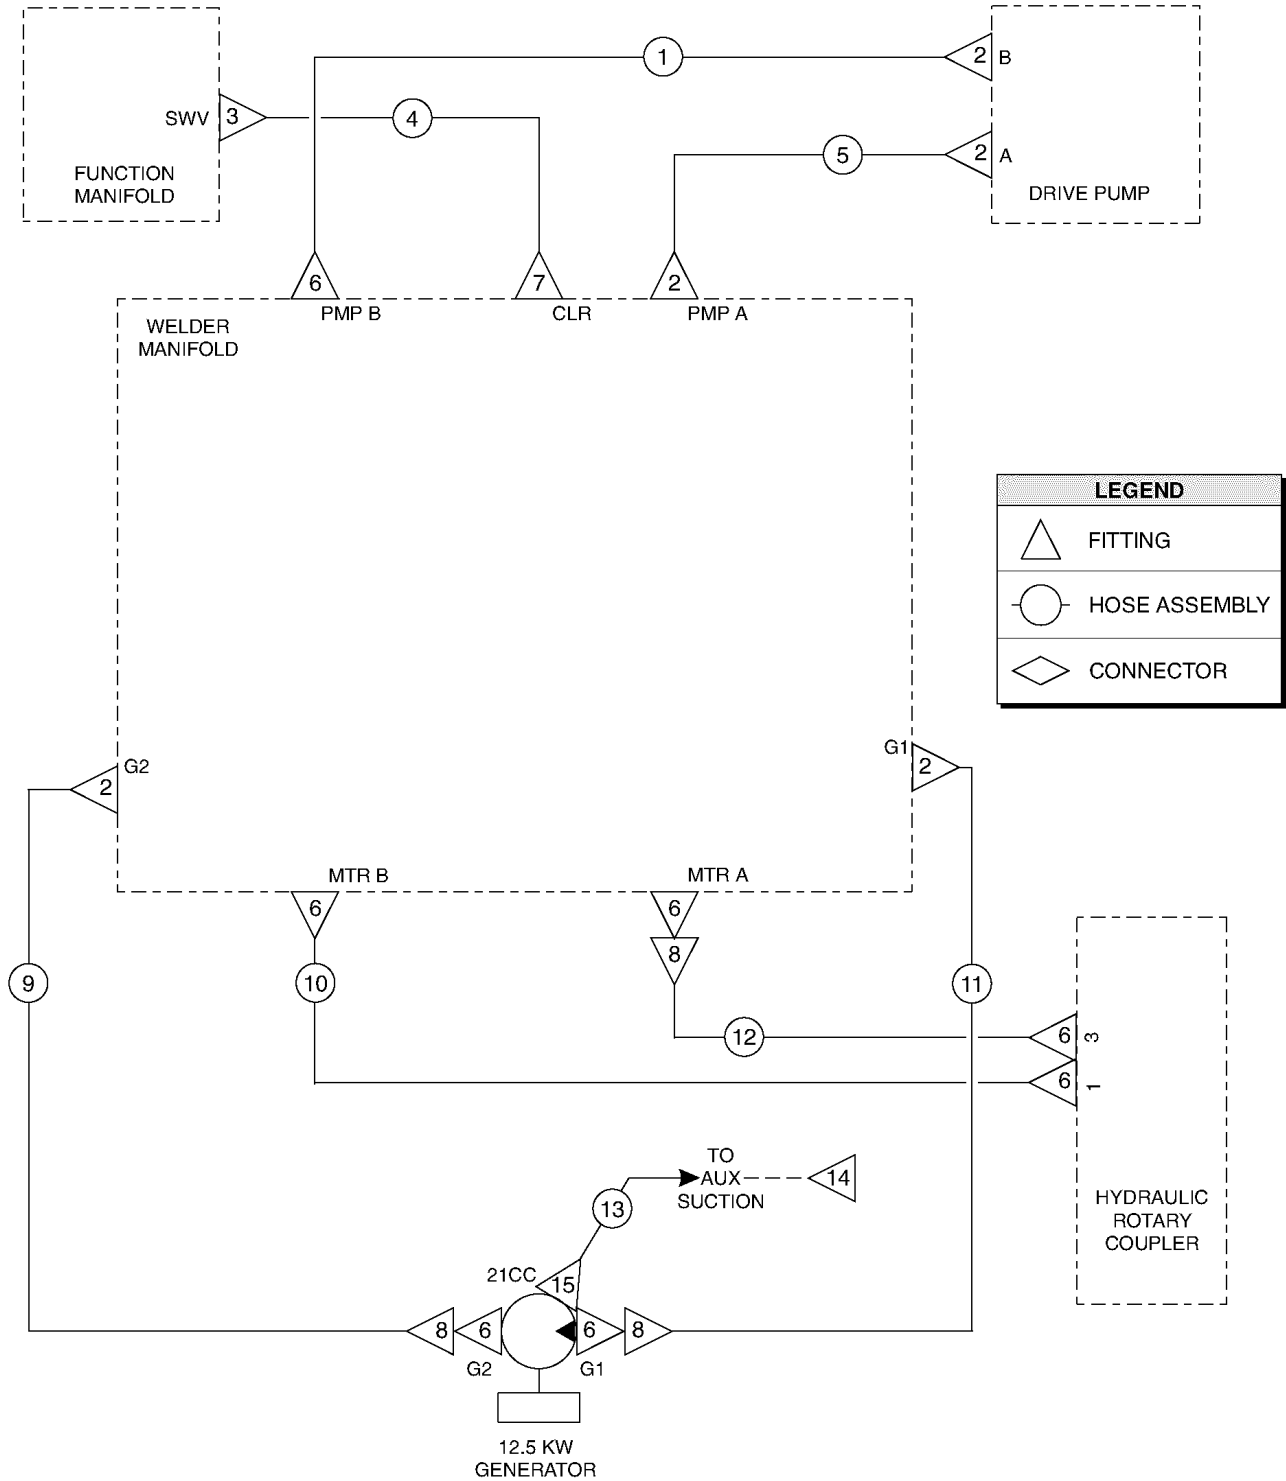

815.1 Welder Option, Hoses and Fittings

815.1 Welder Option, Hoses and Fittings

<i>Item</i>	<i>Part No.</i>	<i>Description</i>	<i>Qty.</i>
1	94374-4830GT	HOSE ASSY,3/4",90F,STR F	1
2	48959GT	CONN,520120-8-10	5
3	48964GT	TEE,RUN,SWIVEL,520432-12	1
4	49142-13762GT	HOSE ASSY,1/2"	1
5	89871-4848GT	HOSE ASSEMBLY,3/4" STR-STR	1
6	48960GT	CONN,520120-4-6***	7
7	48933GT	CONN,520120-8***	1
8	61262GT	ELBOW,SWIVEL 90D, 520221-12	3
9	106665-4929GT	HOSE,ASSY 3/4 90LG FEM,STR FEM	1
10	89581-5030GT	HOSE ASSY.,3/4",90 FEM,STR F	1
11	106665-5229GT	HOSE ASSY,3/4 90LG FEM,STR FEM	1
12	94374-4930GT	HOSE ASSY,3/4,90 FEM,STR FEM	1
13	106666-8446GT	HOSE ASSY,1/4,90 FEM,STR FEM	1
14	48875GT	TEE,RUN,SWIVEL,520432-6	1
15	48948GT	CONN,520120-8-12	1