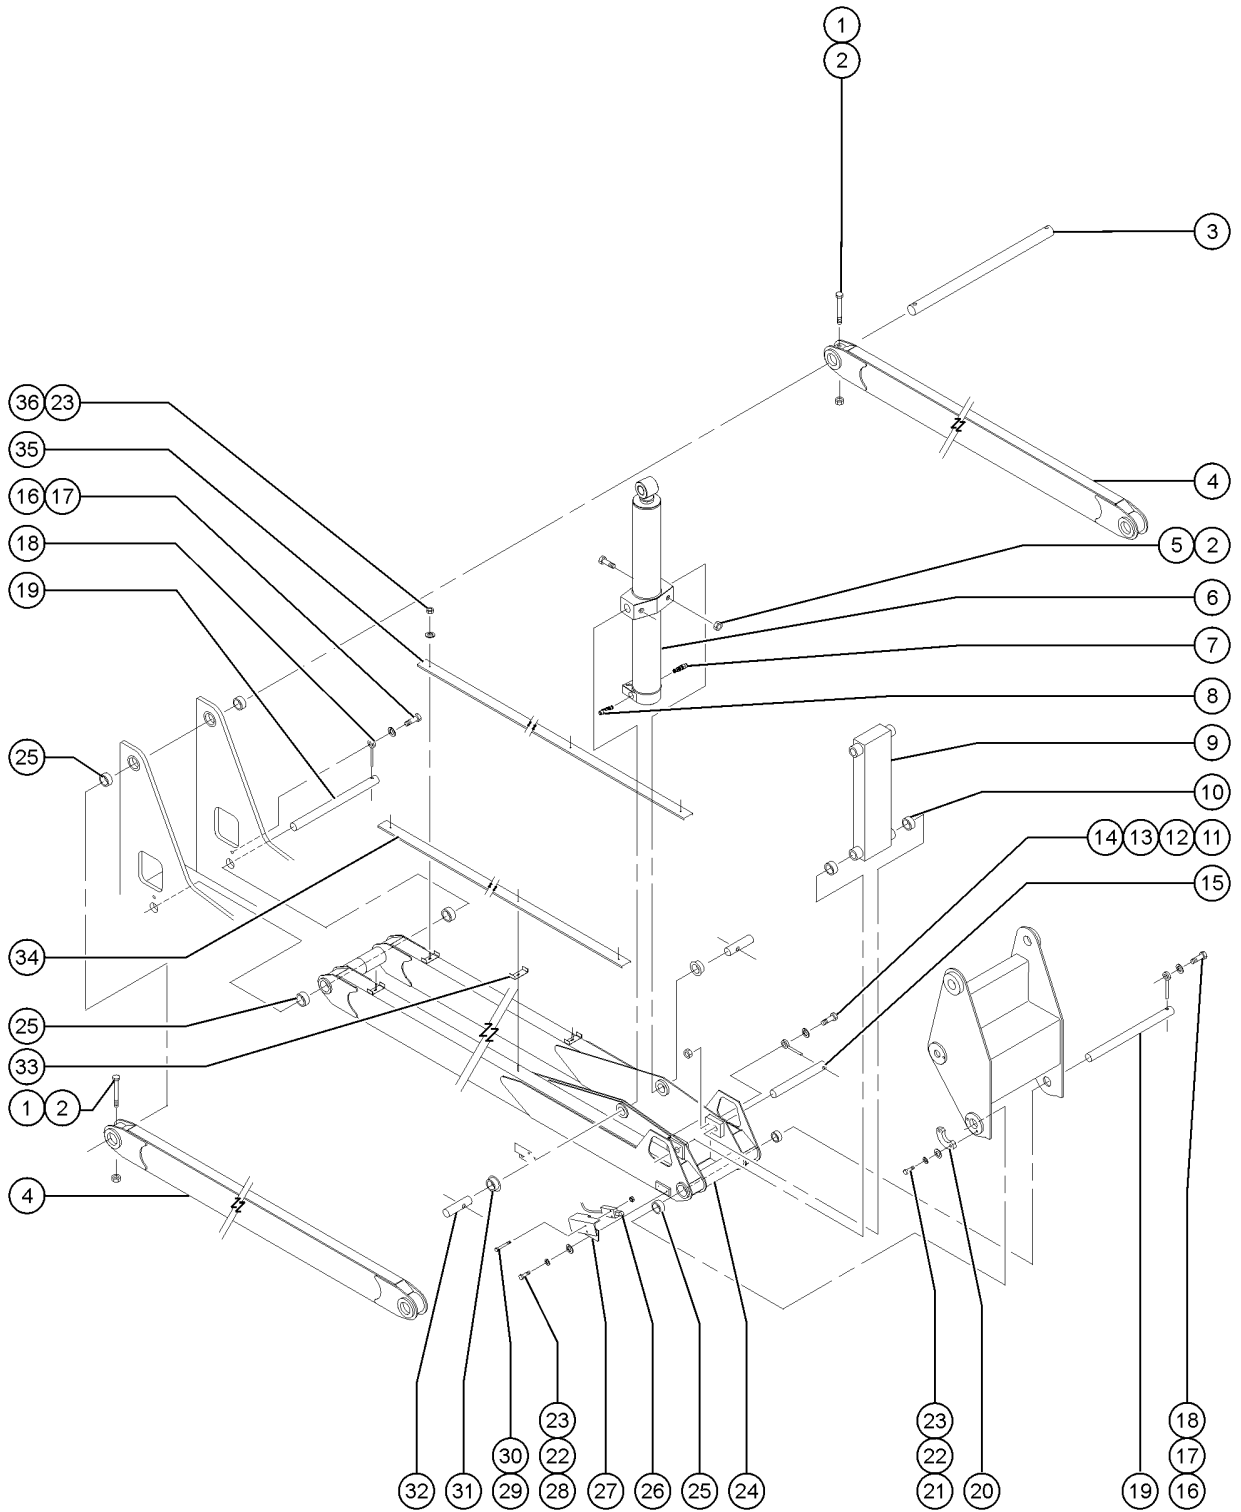

501.1 Secondary Boom - View 1

Item	Part No.	Description	Qty.
1	5387GT	SCREW,HHC,3/8-16 X 4	
2	7713GT	NUT, LP NYLOCK, 3/8-16	
3	30198GT	PIN,2.25DIAX31.75LG,2HOLE	2
4	30050-SGT	LOWER TENSION MEMBER WELDMENT	2
5	12981GT	SCREW,HHC,3/8-16 X 4.5	
6		CYLINDER, SECONDARY LIFT Z60 previous cylinders 63208 and 121854 are no longer available. For replacement order cylinder part 1264387	1
6A-	1264387GT	CYLINDER, SECONDARY LIFT Z60	
6B-	63348GT	SEAL KIT,CYL,Z60 (63208) used with cylinders 63208, 121854 and 126437	
6C-	31310GT	BEARING,GARLOCK,28DU24 used with cylinders 63208 and 121854	1
6D-	1262633GT	BUSHING,POLYGON,BM5120 used with cylinder 126437	
6E-	31106GT	VALVE,CNTERBAL,CBBB-LHN@3000** (not shown) use with cylinder part 63208	1
7	40405GT	VALVE,CNTERBAL.CBBB-LHN@3000** used with cylinder 121854 and 1264387 (Extend)	1
8	32722GT	VALVE,COUNTERBAL.CBCG-LJN@3000 used with cylinder 121854 and 1264387 (Retract)	1
9	31306GT	CONNECTING LINK ASSY includes item 10	
10	30222GT	BEARING,FL,1.25IDX1.41ODX1.50L	1
11	6326GT	SCREW,HHC,3/8-16 X 3	4
12	5397GT	WASHER,FLAT,USS,5/16",Y	
13	825019GT	ROD END, .375X3.69, ZAG	
14	4828GT	NUT,NYLOCK,3/8-16	1
15	30202GT	PIN,1.25DIAX14.12LG,1HOLE	2
16	10597GT	SCREW,HHC,1/2-13 X 1.25 GR5	
17	6033GT	WASHER,LOCK,0.5"	
18	1256267GT	ROD END,.5 X 3.75,ZAG	2
19	30201GT	PIN,2.25DIAX24.63LG,1HOLE	2
20	46005GT	LOWER LIMIT SWITCH CAM	1
21	6888GT	SCREW,HHC,1/4-20 X 1	
22	6356GT	WASHER,LOCK,.25	
23	6638GT	WASHER, FLAT, USS, 1/4"Y