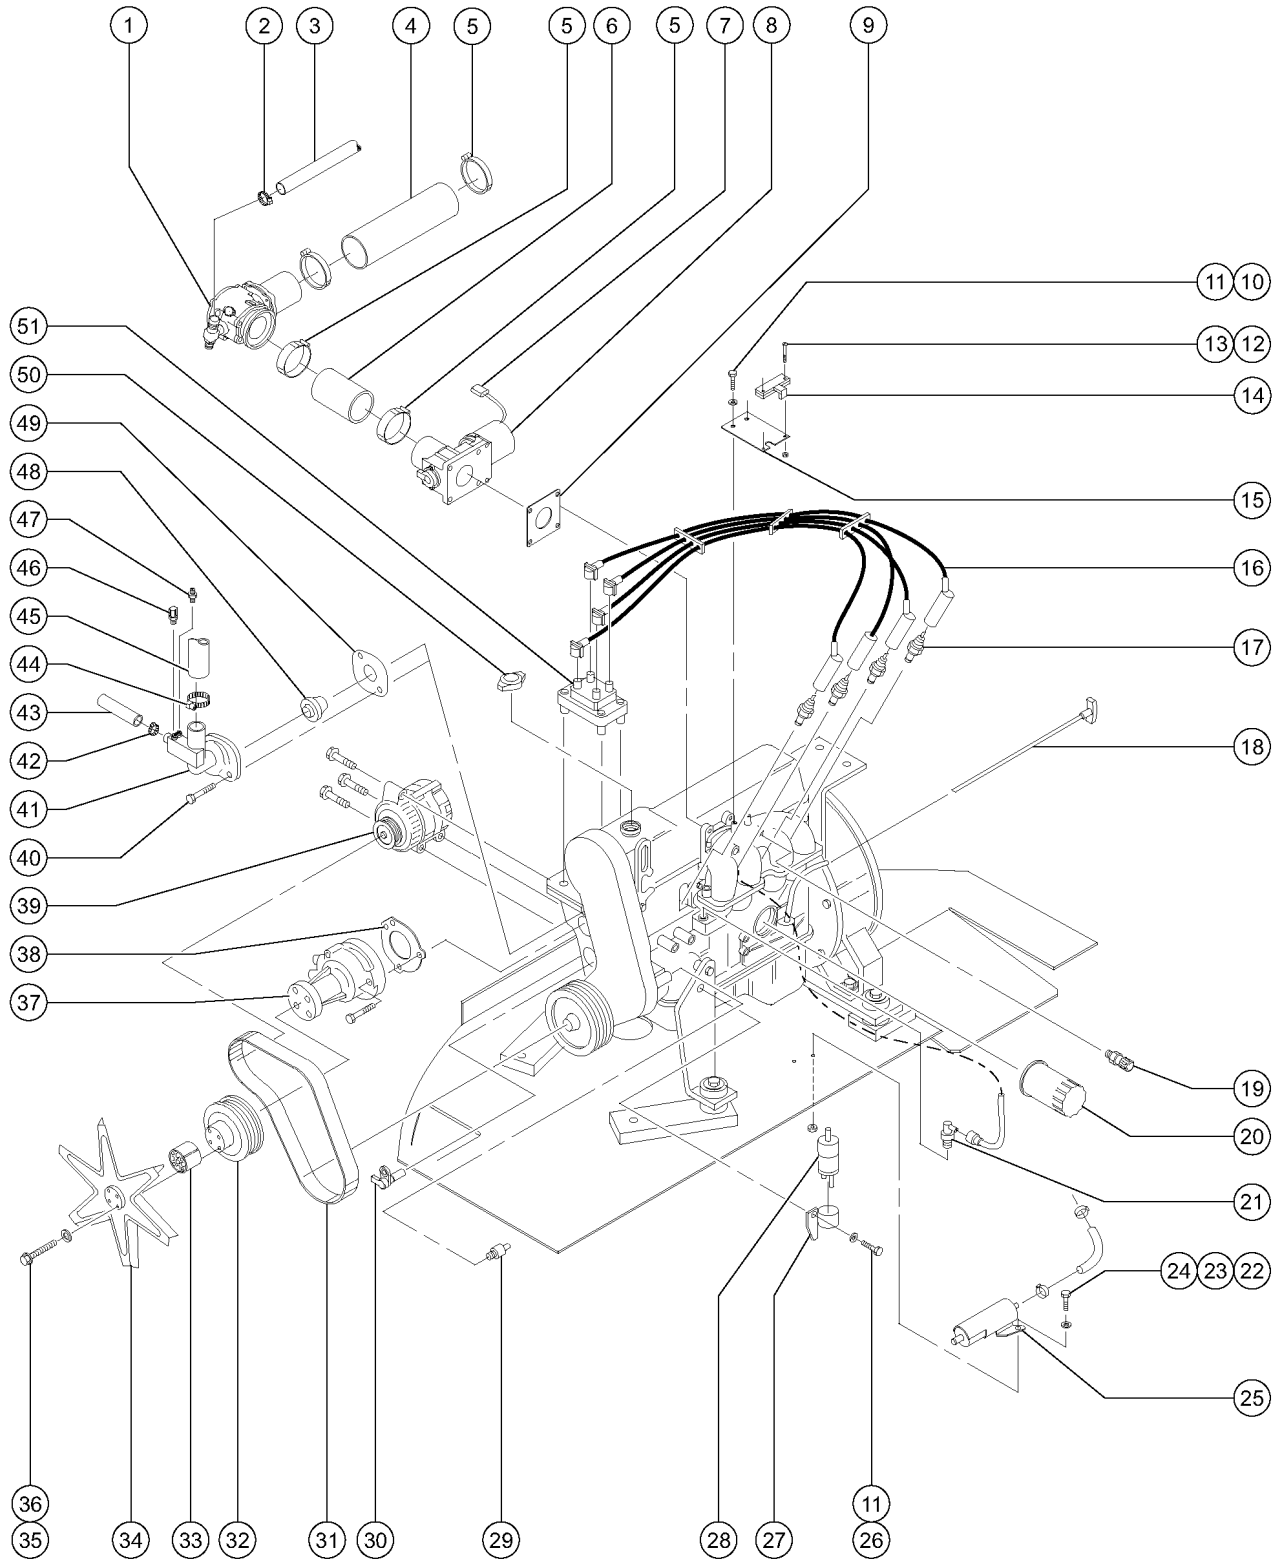

406.1 Ford LRG-425 EFI Engine - View 1 (to SN 4163)

Item	Part No.	Description	Qty.
	49735GT	ENGINE,FORD LRG 425,EFIZ45 (remanufactured long block only, does not include starter, alternator, radiator or fuel system)	.....
	52695GT	MANUAL,WORKSHOP FORD LRG425EFI	
	81629GT	AIR VALVE MIXER*** for units without E-controls; consult factory prior to ordering	
	88448GT	HARNES,FORD LRG 425 EFI*****	
	128903GT	JUMPER,THROTTLE BODY,FORD 2.5L	
	52656GT	FUEL INJECTOR, LRG-425 EFI	
1	58598GT	AIR VALVE MIXER for units upgraded to E-controls; consult factory prior to ordering	1
1-	58599GT	DIAPHRAGM,AIR VALVE MIXER for units upgraded to E-controls; consult factory prior to ordering	
1-	106144GT	AIR HORN,NOLFF MIXER,ALUMINUM*	
1-	119203GT	GASKET,NOLFF AIR HORN(106144)*	
2	46131GT	CLAMP,HOSE,.63"-1.0"X .5"	2
3	81631GT	HOSE,VAPOR,LP SPECIFIC	
4	30966-0575GT	HOSE,AIR INTAKE,2.25"IDX5.75"	1
5	30971GT	CLAMP,HOSE,3.00"	4
6	27211-0250GT	HOSE,AIR INTAKE,2.625"IDX2.50"	1
7	88455GT	ADAPTER,THROTTLE ACTUATOR***	1
8A		ACTUATOR, FORD EFI PRECISION component no longer available	1
8B	88451GT	THROTTLE ACTUATOR*(BOSCH) models with EFI update kit ONLY	
9	52579GT	GASKET,ADAPTER PLATE,425EFI***	1
10	23057GT	SCREW,HHC,M8 X 20MM	
11	49408GT	WASHER, LOCK, M8	
12	49817GT	SCREW,PHILLIPS,PHM,10-32 X1.25	
13	6178GT	NUT, NYLOCK, 10-32	
14	49898GT	MAP SENSOR, EFI	1
15	53821PGT	BRACKET,MAP SENSOR,PAINTED	1
16	52570GT	SPARK PLUG WIRE SET, LRG425EFI	1
17	28647GT	SPARK PLUG,FORD	4
17	52656GT	FUEL INJECTOR, LRG-425 EFI not shown	4