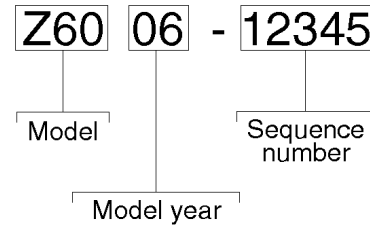

A TEREX BRAND

Model: Z-60/34
Serial number: Z6006-12345
Model year: 2006 **Manufacture date:** 01/05/06
Electrical schematic number: ES0423
Machine unladen weight:

Rated work load (including occupants): 500 lb / 227 kg
Maximum number of platform occupants: 2
Maximum allowable side force : 150 lb / 670 N
Maximum allowable inclination of the chassis:
0 deg
Maximum wind speed : 28 mph / 12.5 m/s
Maximum platform height : 60 ft 4 in / 18.3 m
Maximum platform reach : 34 ft / 10.4 m
Gradeability: N/A
Country of manufacture: USA
This machine complies with:
ANSI A92.5
CAN B.354.4

Terex South Dakota, Inc.
18340 NE 76th Street
Redmond, WA 98052
USA

000000000000