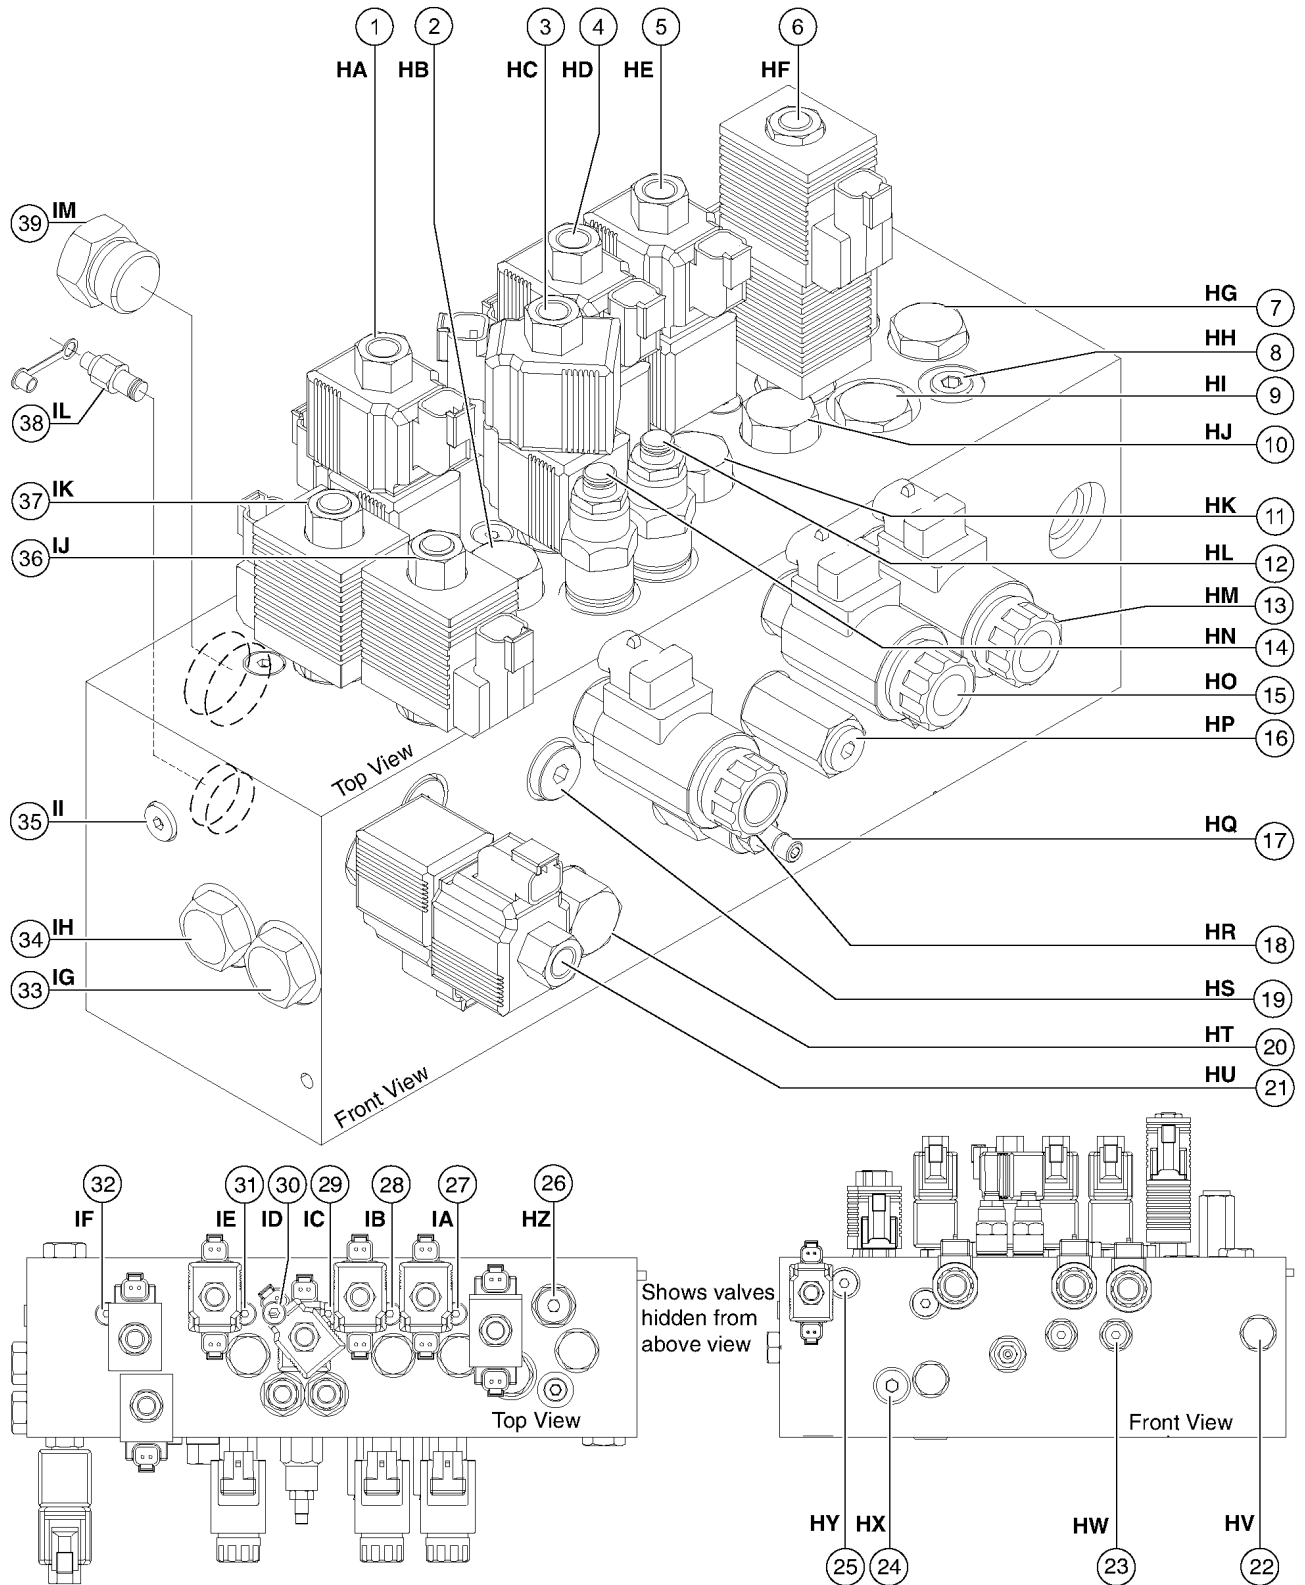

706.1 Function Manifold (from SN 4461)