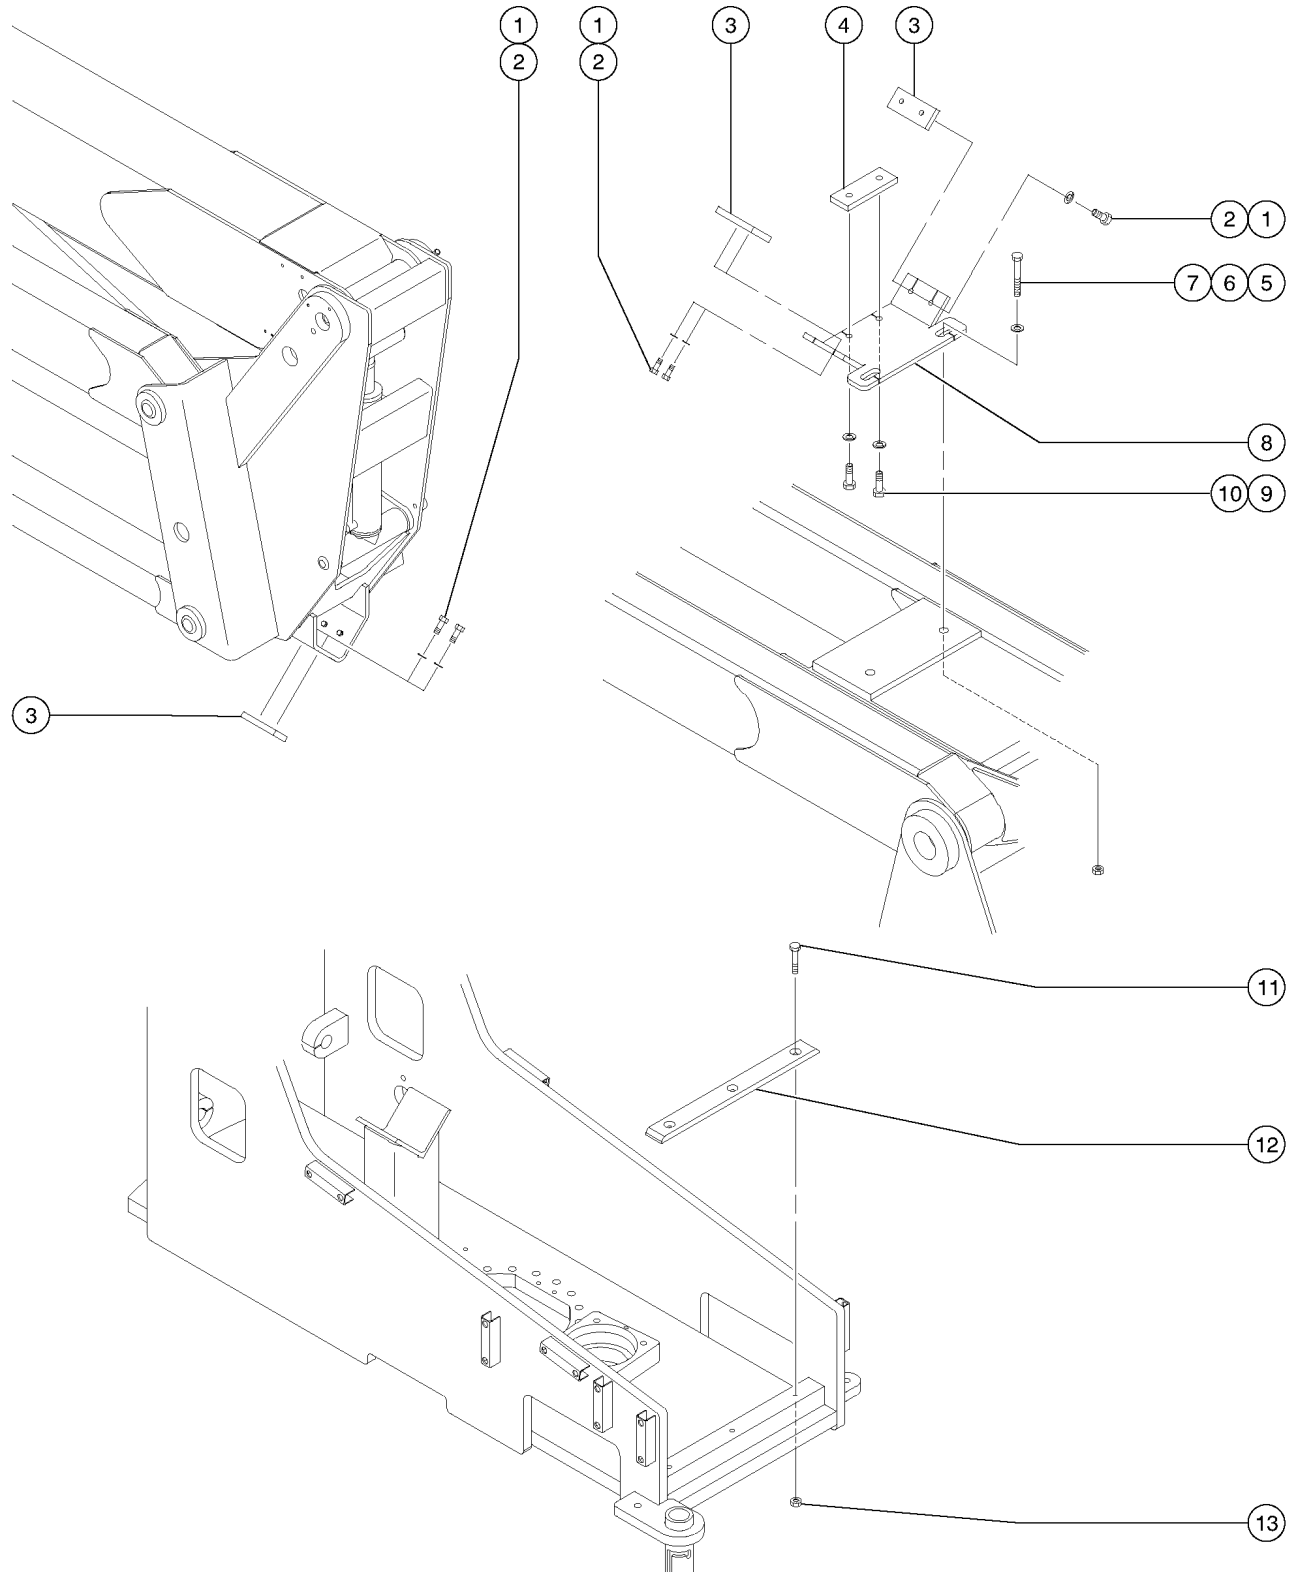

504.1 Upper Pivot and Primary Boom Rests

504.1 Upper Pivot and Primary Boom Rests

<i>Item</i>	<i>Part No.</i>	<i>Description</i>	<i>Qty.</i>
1	6090GT	SCREW, HHC, 1/4-20 X .75	
2	6356GT	WASHER, LOCK, .25	
3	45209GT	WEAR PAD, 4X2X.5 W/INSERT***	4
4	53811GT	WEAR PAD, 5X1.5X1 W/INSERTS	1
5	13003GT	SCREW, HHC, 5/8-11 X 3.5 GRD.8	2
6	13064GT	WASHER, FLAT, .625 HARDENED	2
7	6024GT	NUT, NYLOCK, 5/8-11	
8	30333PGT	PRIMARY BOOM REST, PAINTED	1
9	6175GT	SCREW, HHC, 3/8-16 X 1	
10	6021GT	WASHER, LOCK, .375	
11	17712GT	SCREW, FHS, 3/8-16 X 1.75	
12	63374GT	WEAR PAD, BOOM REST	1
13	4828GT	NUT, NYLOCK, 3/8-16