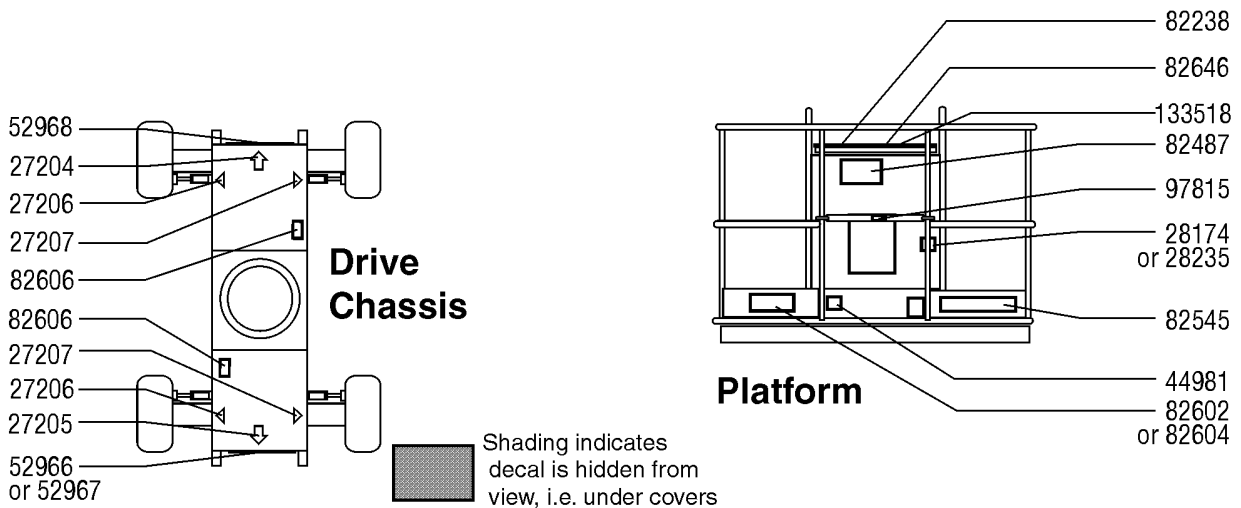

102.1 Decals with Symbols

Item	Part No.	Description	Qty.
A	102942GT	Z60 DECAL KIT W/SYMBOLS ..... includes items 1-10, 20-35	
B	826811GT	DECAL KIT,Z60,PLAT,SYM,CE/ANSI ..... platform kit from SN 4001 to 4550	
	82926GT	DECAL,LABEL,ALC BOARD 89353	
1	27204GT	DECAL,ARROW BLUE	1
2	27205GT	DECAL,ARROW YELLOW LRG 9"	1
3	27206GT	DECAL,TRIANGLE,BLUE	2
4	27207GT	DECAL,TRIANGLE,YELLOW	2
5	28158GT	DECAL,LABEL,UNLEADED GAS ONLY	1
6	28159GT	DECAL,DIESEL	1
7	28160GT	DECAL,LABEL,LIQUID PROPANE	2
8	28171GT	DECAL,DANGER,NO SMOKING ***	1
9	28174GT	DECAL, POWER TO PLATFORM 230V**	2
10	28235GT	DECAL, POWER TO PLATFORM 115V**	2
11	133518GT	DECAL, PATCH, GEN,ALC-500	1
12	40434GT	DECAL,LANYARD ANCHORAGE POINT	3
13	44981GT	DECAL LABEL AIRLINE 110PSI	2
14	52965GT	DECAL,COSMETIC,GENIE Z-60/34	1
15	52966GT	DECAL,COSMETIC,4 X 2	1
16	52967GT	DECAL,COSMETIC,4 X 4	1
17	52968GT	DECAL,COSMETIC,GENIE BOOM,VERT	1
18	72867GT	DECAL,LABEL,LIGHTS***	1
19	82238GT	DECAL,PLATFORM CONTROL PANEL	1
19-	82244GT	DECAL,PROTECTOR,CLEAR***	
19-	82646GT	DECAL,DRIVE ENABLE PATCH	
19-	49927GT	DECAL,OPTION GLOW PLUGS*** ..... Deutz models; to SN 4335	
20	82472GT	DECAL,WARNING,CRUSHING HAZARD	3
21	82473GT	DECAL,SYMBOL-COMP ACCESS	1
22	82487GT	DECAL,SYMBOL-READ THE MANUAL	2