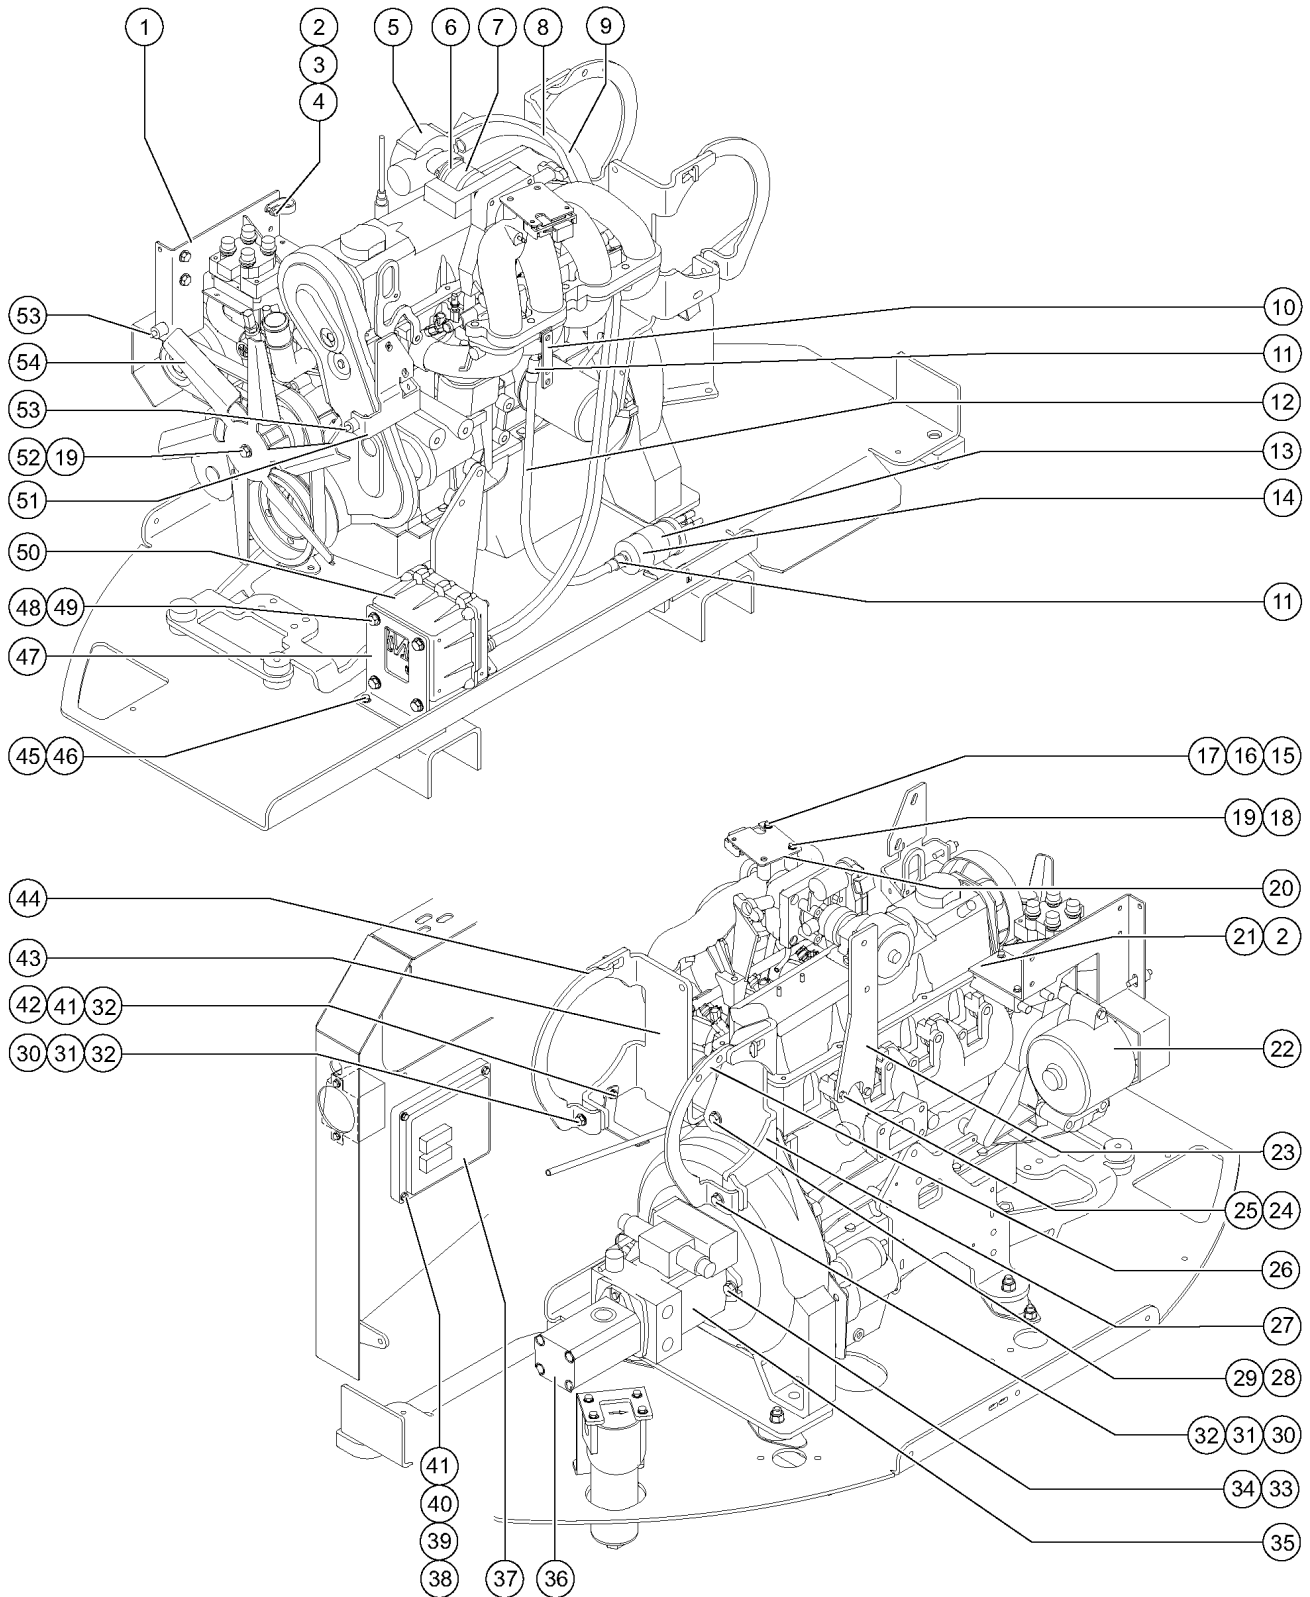

410.1 Ford LRG-425 EFI Engine - View 2 (from SN 4546)

Item	Part No.	Description	Qty.
28	25548GT	SCREW,HHC,M10 X 40MM,GRD8 .....	
29	22700GT	WASHER,LOCK,M10 .....	
30	14033GT	SCREW, HHC, 3/8-16 X 2.75 .....	
31	6097GT	WASHER,FLAT,USS,3/8",Y .....	
32	4828GT	NUT,NYLOCK,3/8-16 .....	
33	6021GT	WASHER,LOCK,,375 .....	
34	6175GT	SCREW,HHC,3/8-16 X 1 .....	
35		Ref. Drive Pump (refer to 708.1) .....	
36		Ref. Function Pump (refer to 708.1) .....	
37		ENGINE PERFORMANCE MODULE T2** (no longer available) .....	1
37-		HARNESSE,ENGINE W/RELAY BOX T2 no longer available .....	
37-	128903GT	JUMPER,THROTTLE BODY,FORD 2.5L .....	
38	6145GT	SCREW,HHC,1/4-20 X 1.5 .....	
39	6356GT	WASHER,LOCK,,25 .....	
40	6090GT	SCREW, HHC, 1/4-20 X .75 .....	
41	56912GT	SPRING CLIP,1/4-20,.025-.15X.54,ZAG .....	
42	6019GT	SCREW,HHC,3/8-16 X 1.25 GRD 5 .....	
43	101127PGT	FORMING,LH MUFFLER SUPPORT PNT .....	1
44	101128PGT	FORMING,MUFFLER CLAMP, PAINTED .....	1
45	6888GT	SCREW,HHC,1/4-20 X 1 .....	
46	6091GT	NUT, NYLOCK, 1/4-20 .....	
47	102068PGT	FORMING,MEGAJECTOR MOUNT,PNTD .....	1
48	49375GT	SCREW,HHC,M6 X 16 .....	
49	49407GT	WASHER,LOCK,M6 .....	
50	70527GT	MEGAJECTOR,FUEL KIT .....	1
50-	106491GT	HARNESSE,JUMPER,MEGAJECTOR .....	
51	102013PGT	FORMING,RADIATOR SUPPORT,LH .....	1
52	75185GT	SCREW,HHC,M8X1.25X 70MM,GR8.8 .....	