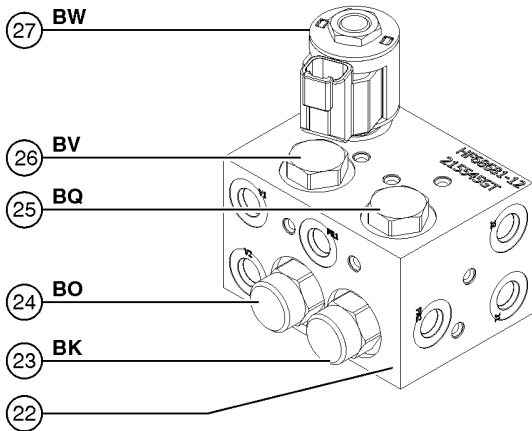

707.1 Jib Select and Platform Rotate Manifolds

Jib Manifold