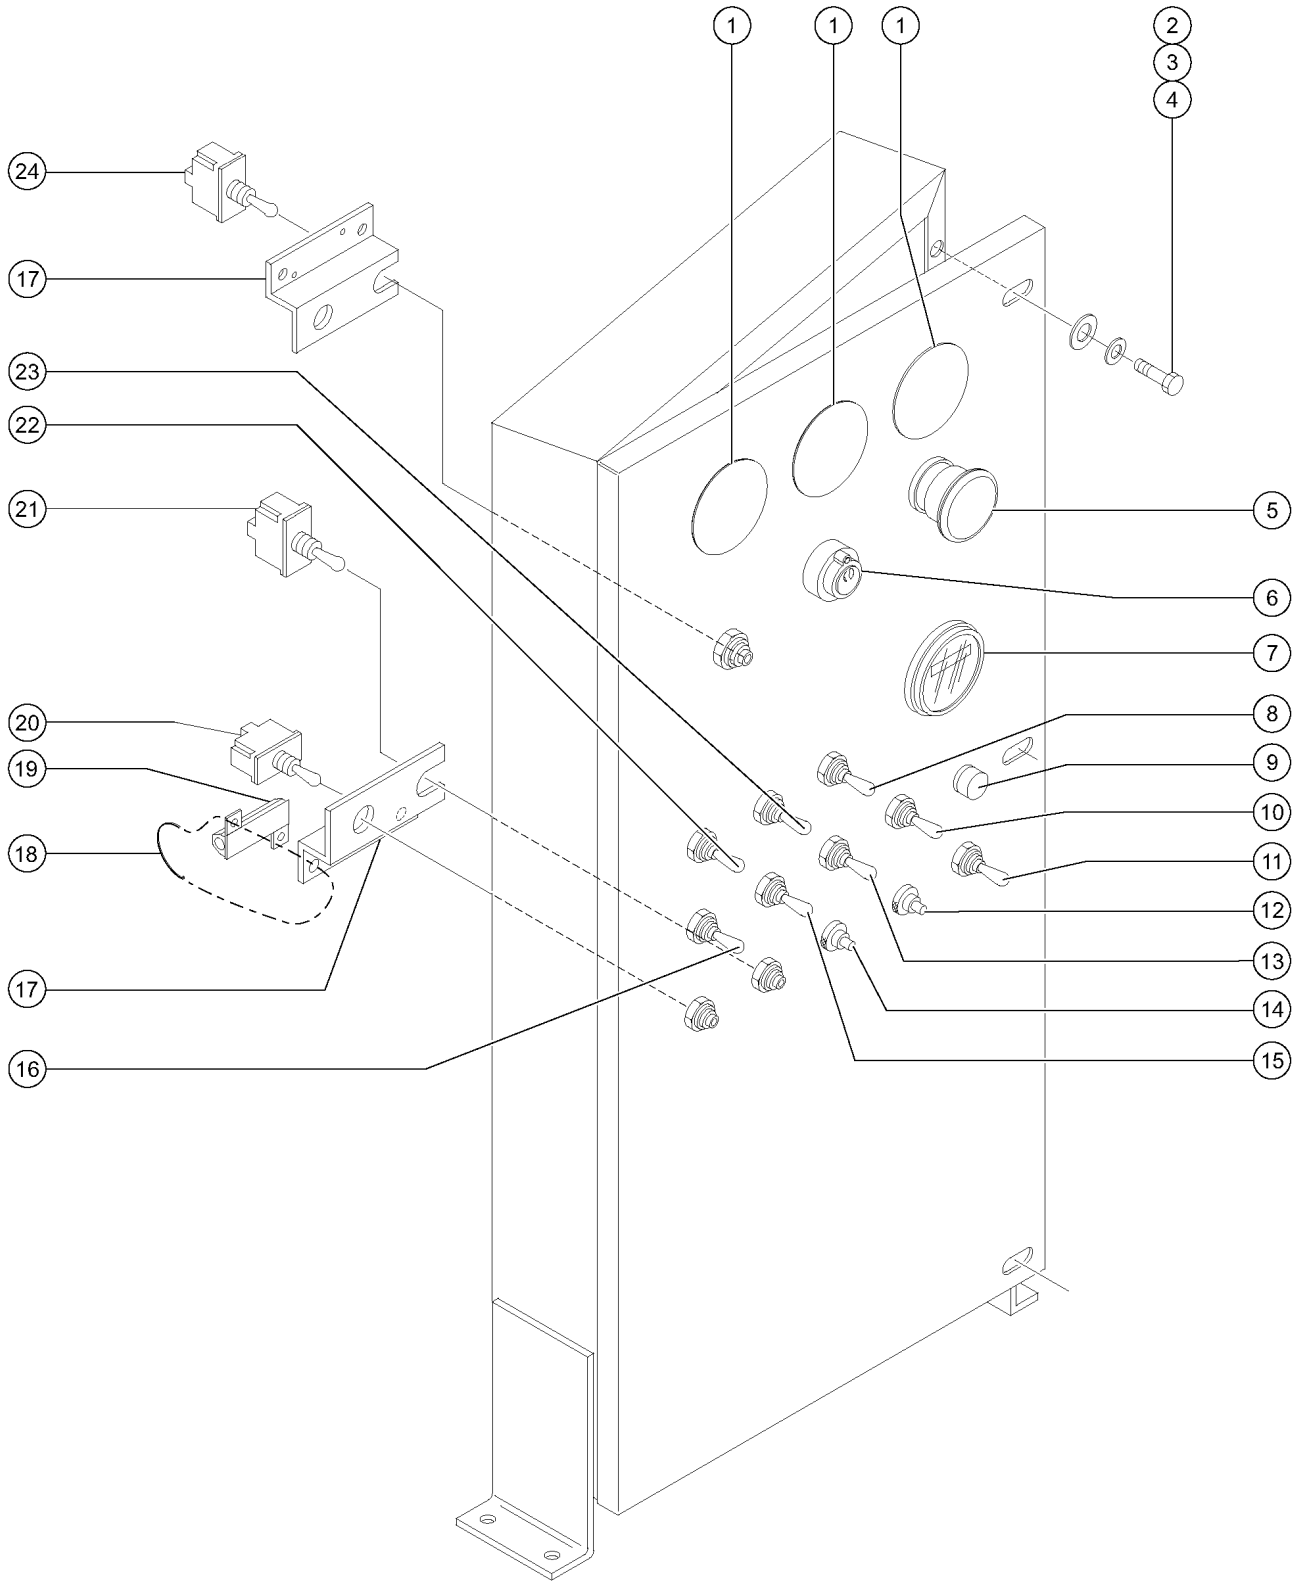

305.1 Ground Controls - View 1 (to SN 4333)

<i>Item</i>	<i>Part No.</i>	<i>Description</i>	<i>Qty.</i>
16	128202GT	SWITCH TOGGLE ASSY DPDT 3P MOM	1
17	53820GT	BRACKET, PANEL WIRE MOUNTING	2
18	21121GT	CABLE TIE, 4" BLK, HEAT RESISTANT	2
19	27287GT	RESISTOR,10 OHM,25 WATT	1
20	128202GT	SWITCH TOGGLE ASSY DPDT 3P MOM	1
21	128202GT	SWITCH TOGGLE ASSY DPDT 3P MOM	1
22	128202GT	SWITCH TOGGLE ASSY DPDT 3P MOM	1
23	128202GT	SWITCH TOGGLE ASSY DPDT 3P MOM	1
24	128201GT	SWITCH TOGGLE ASSY DPDT 2P MOM	1