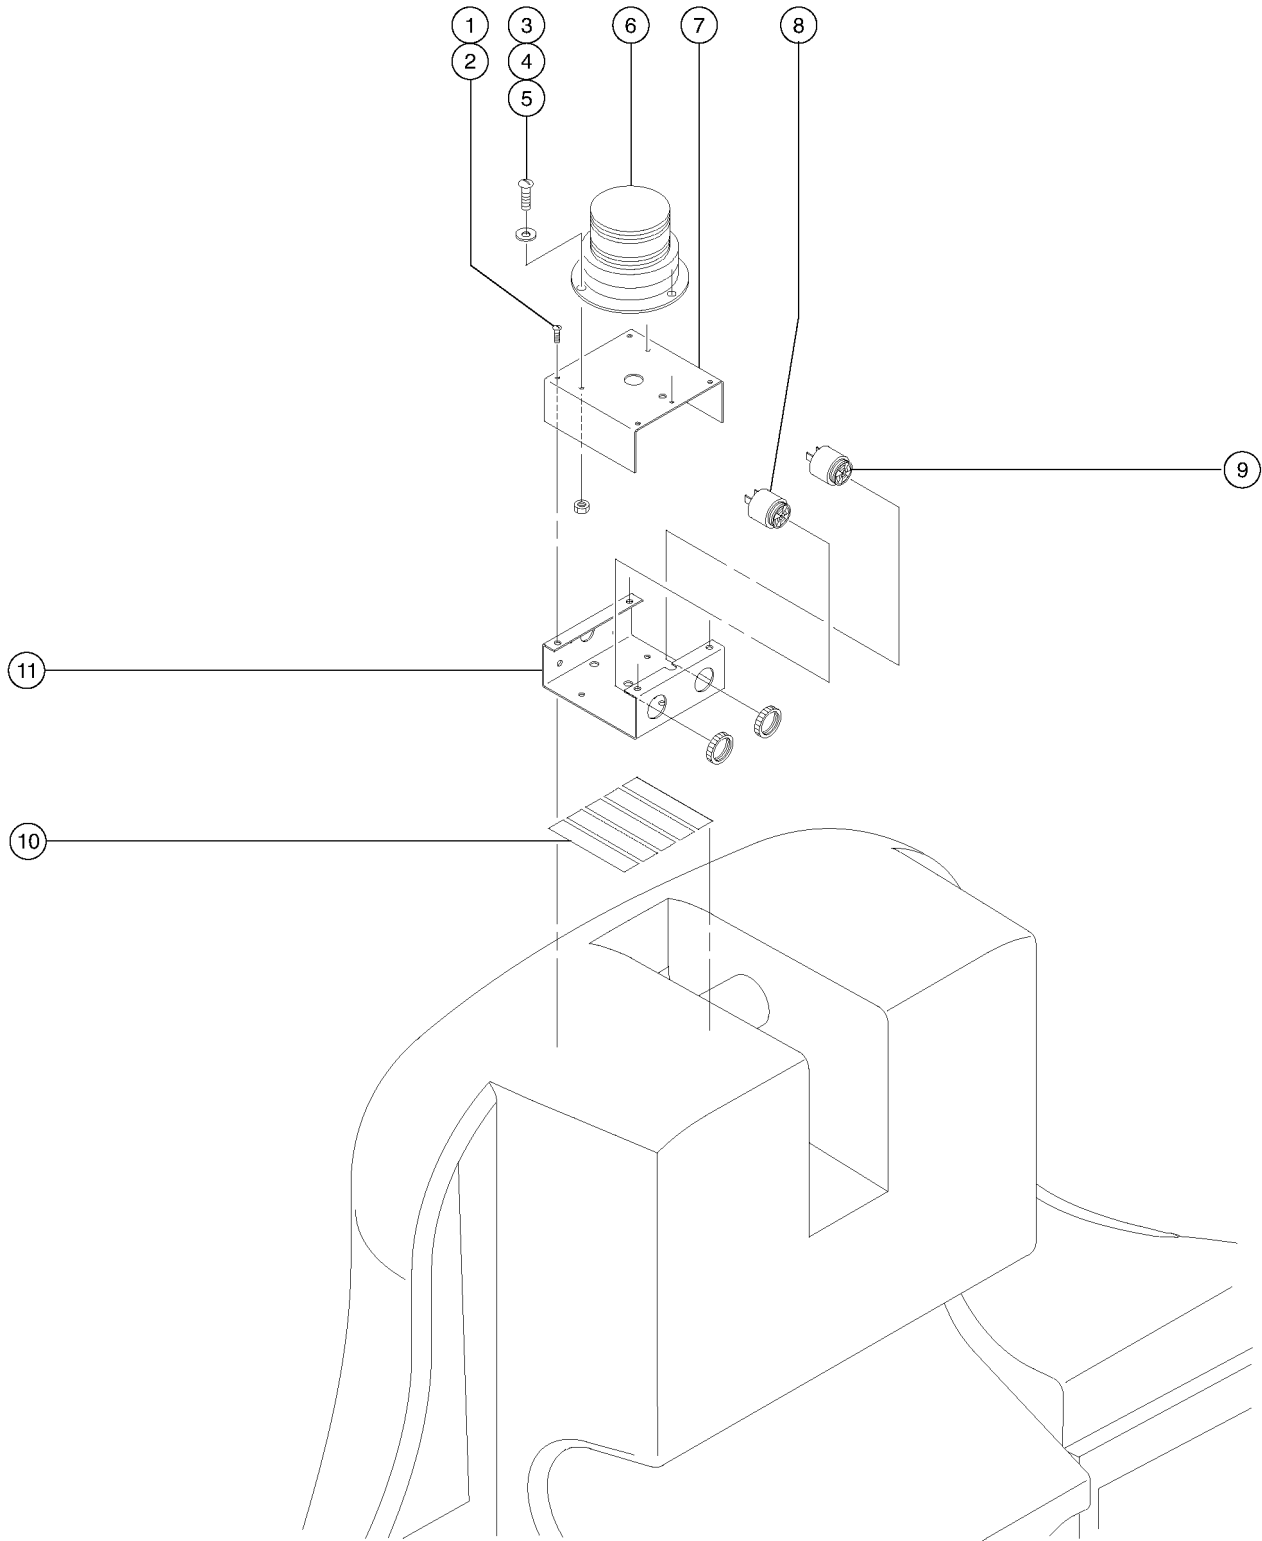

801.1 Alarm and Beacon Package (to SN 4172)

801.1 Alarm and Beacon Package (to SN 4172)

Item	Part No.	Description	Qty.
	48462-SGT	Z60 ALARM PACKAGE	
1	49819GT	SCREW,PHILLIPS,PHM,10-32 X .5	
2	23405GT	10-32 NUTSERT	
3	49816GT	SCREW,PHILLIPS,PHM,10-32 X .75	
4	6146GT	WASHER,FLAT,MS,#10,Y	
5	6178GT	NUT, NYLOCK, 10-32	
6	56704GT	STROBE,FIREBOLT,12-80VDC,AMB** (replaced 20189)	2
6-	72282GT	LENS,AMBER,STROBE,FIREBOLT	
6-	122019GT	FLASHTUBE,U SHAPED,360DEG,BULB	
6-	226393GT	FLASHTUBE,STRAIGHT,360DEG,BULB	
6-	43960GT	WIRE CABLE,16/4 CON.TPE JKT	150
6-	56445GT	DIODE,6 AMP 200 PIV,REEL	
7	89448PGT	FORMING,ALARM/BEACON	1
8	45462GT	ALARM,CHIME TONE 5-25VDC*** (does not include 72326 nut)	1
8-	72326GT	NUT - PLASTIC,RING FOR ALARMS	1
9	18963GT	ALARM,INTERMITTENT TONE 6-30V* (does not include 72326 nut)	1
9-	72326GT	NUT - PLASTIC,RING FOR ALARMS	1
10	32347GT	TAPE,DOUBLE BACKED ADHESIVE	25
11	27368P-SGT	BRACKET,ACCESSORY,PAINTED**	1