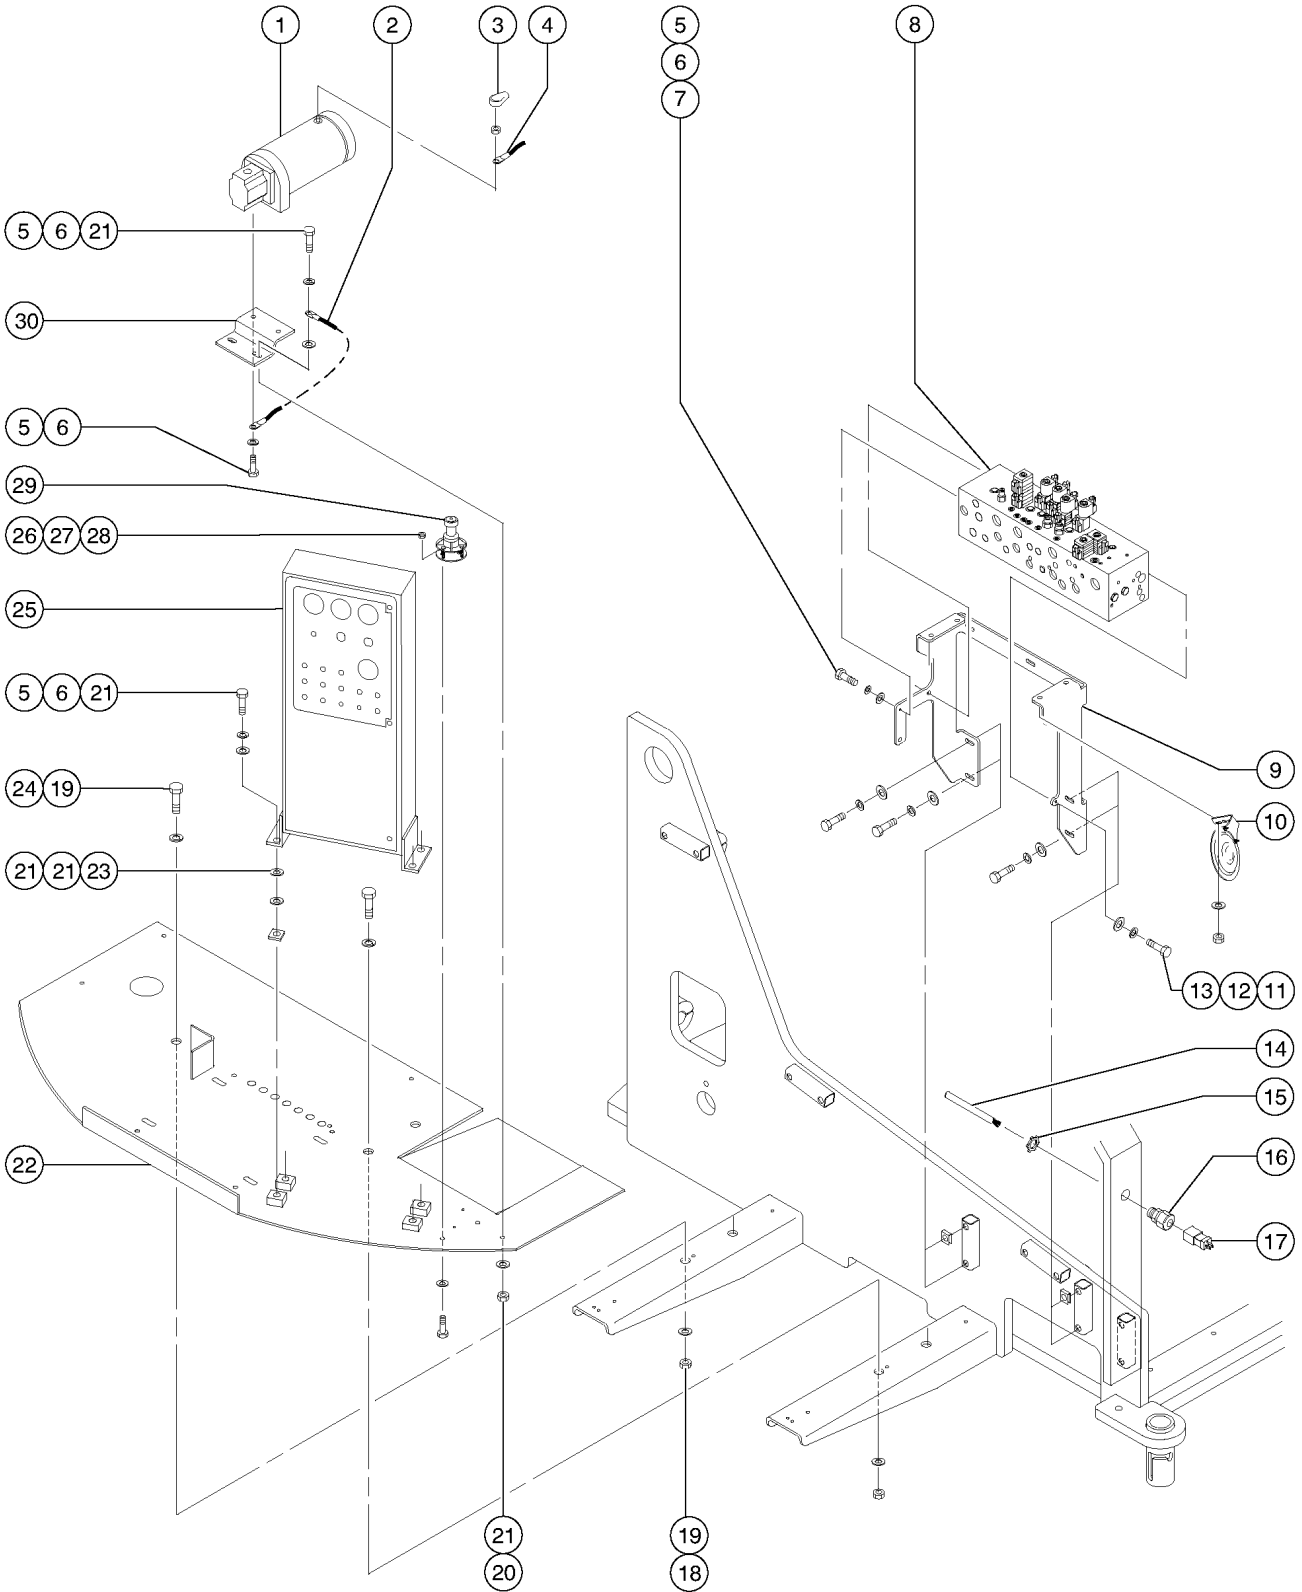

303.1 Function Manifold and Auxiliary Power Unit Installation

303.1 Function Manifold and Auxiliary Power Unit Installation

<i>Item</i>	<i>Part No.</i>	<i>Description</i>	<i>Qty.</i>
19	13064GT	WASHER,FLAT,.625 HARDENED	8
20	7713GT	NUT, LP NYLOCK, 3/8-16	
21	5397GT	WASHER,FLAT,USS,5/16",Y	
22	75649GT	WLDMNT,HYDRAULIC TANK MODULE	1
23	29868GT	SPRING CLIP,3/8-16,.05-.20X.73,ZAG	
24	29883GT	SCREW,HHC,5/8-11 X 1.75 GRD.8	3
25		Ref. Ground Controls (refer to 305.1 and 307.1)	
26	6889GT	NUT,LP NYLOCK,1/4-20	
27	6886GT	WASHER,LOCK,.313	
28	6090GT	SCREW, HHC, 1/4-20 X .75	
29A	94077GT	SENSOR,LEVEL,4.5 DEG USA/Canada/ Australia models	1
29B	110382GT	LEVEL SENSOR,LS60,YL,2.5X4.5 European models	
29C	1260218GT	HARNESS,TILT ALARM,12V for CSA models	1
29D	1261449GT	ASSY,RECEP,12V,CSA TILT For ANSI/CSA models with 6-pin wire harness connector, includes instructions	1
30	25855PGT	BRACKET,AUX PUMP MOUNT,PAINT	1