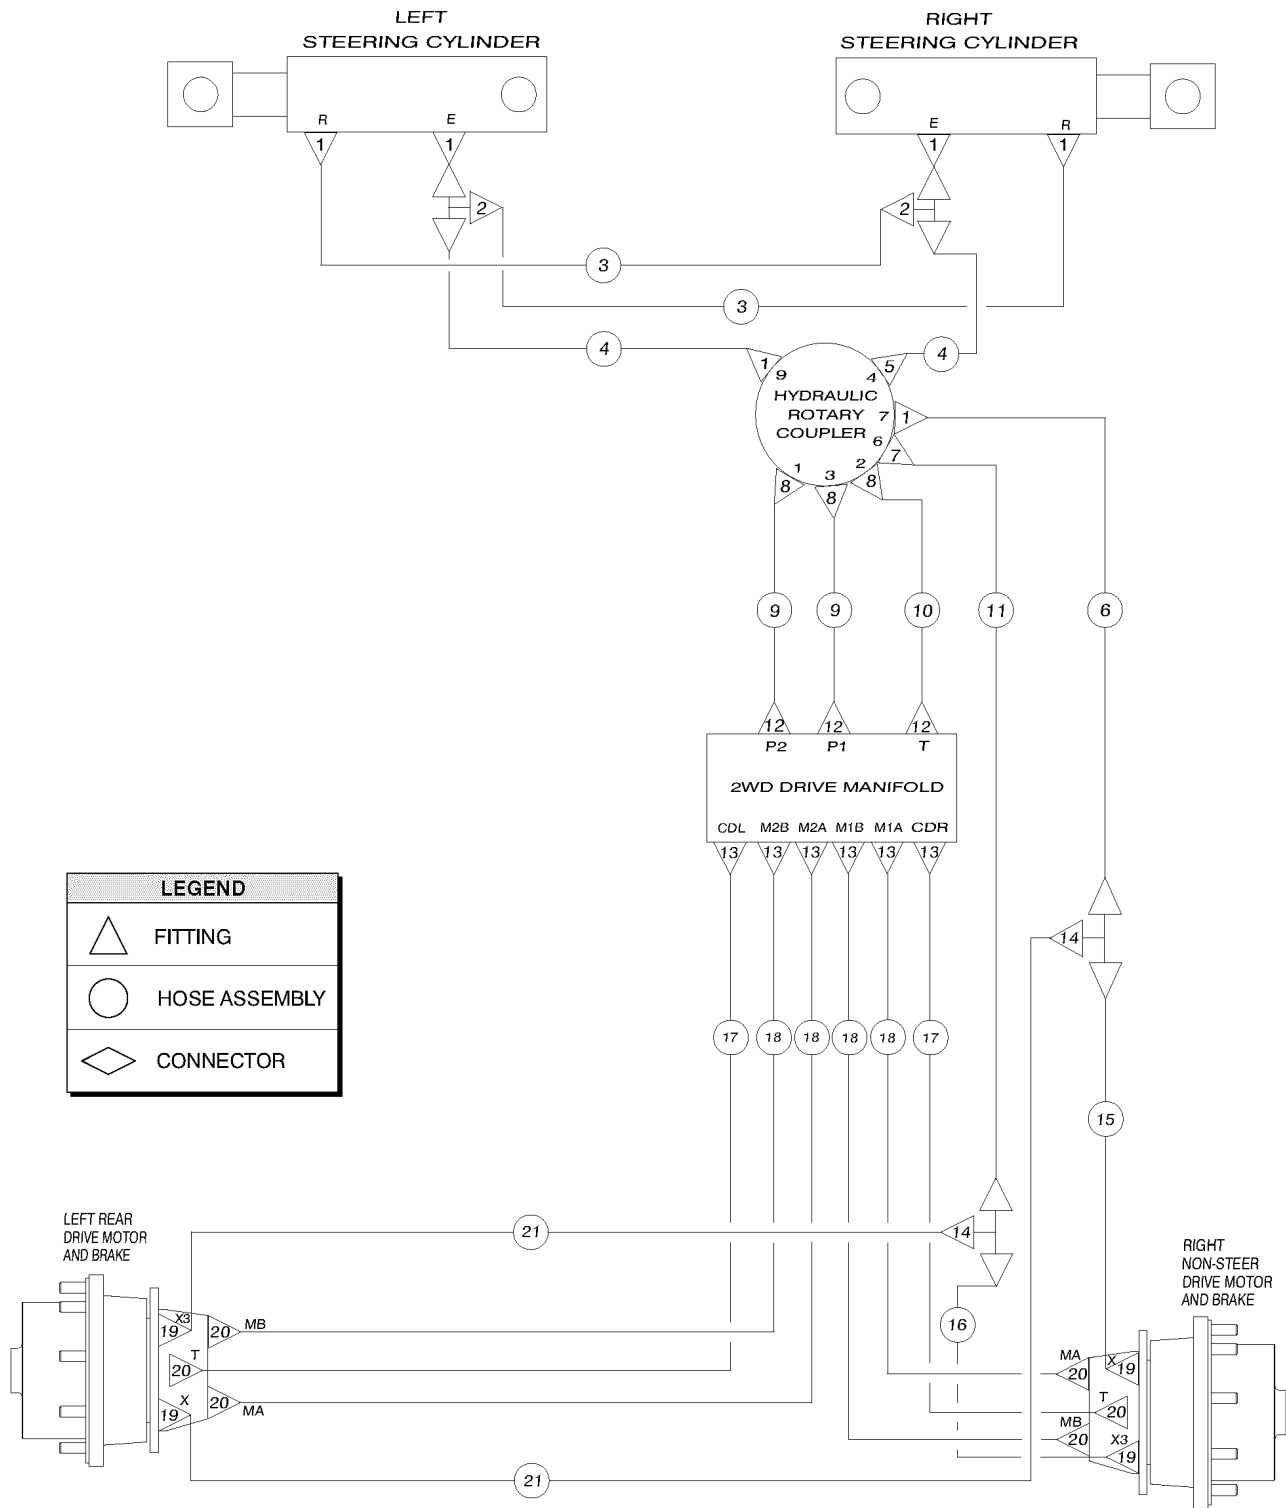

710.1 2WD Drive System (to SN 4385)

LEGEND	
	FITTING
	HOSE ASSEMBLY
	CONNECTOR