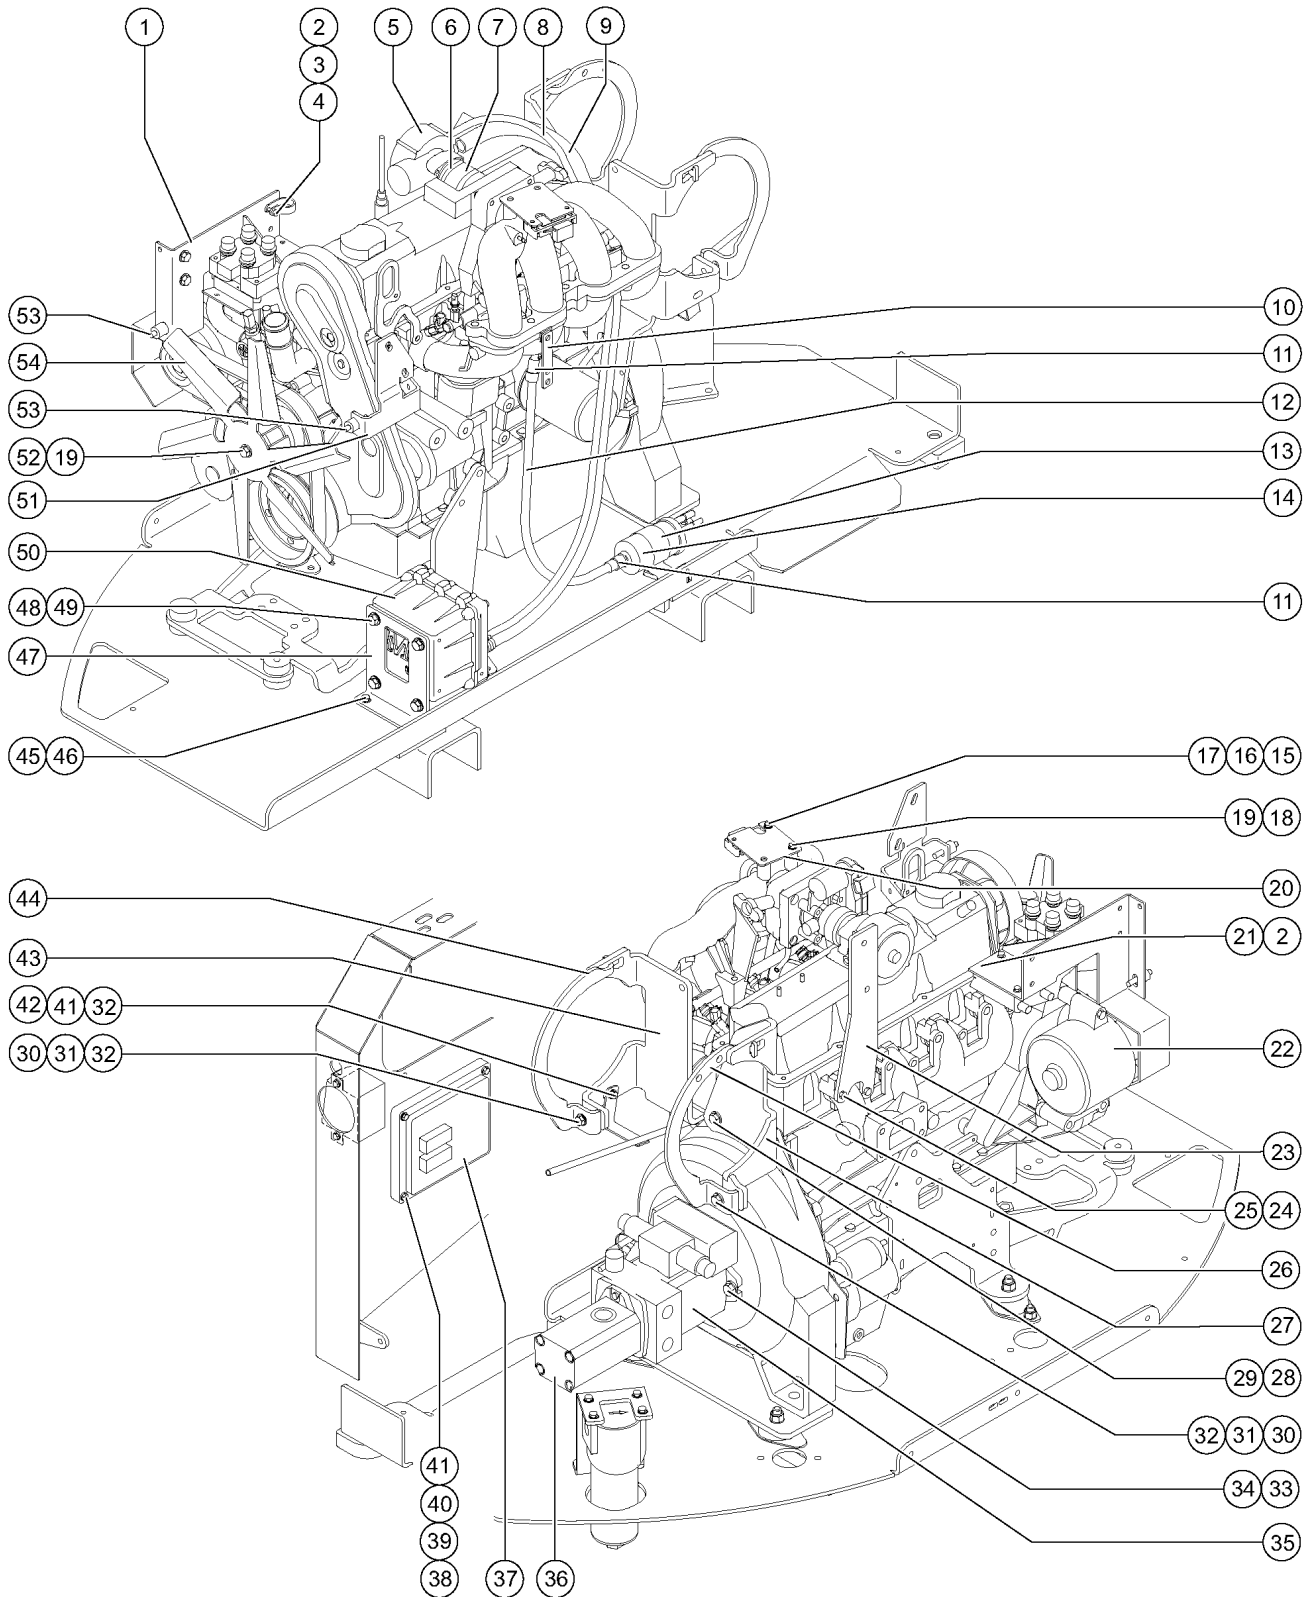

410.1 Ford LRG-425 EFI Engine - View 2 (from SN 4546)

410.1 Ford LRG-425 EFI Engine - View 2 (from SN 4546)

<i>Item</i>	<i>Part No.</i>	<i>Description</i>	<i>Qty.</i>
53	219437GT	ISOLATOR,VIBRATION	2
54		FAN, LSG423/LRG425 (52076) ..... component no longer available	1
54-	70489GT	SPACER,FAN TO WATERPUMP LRG425