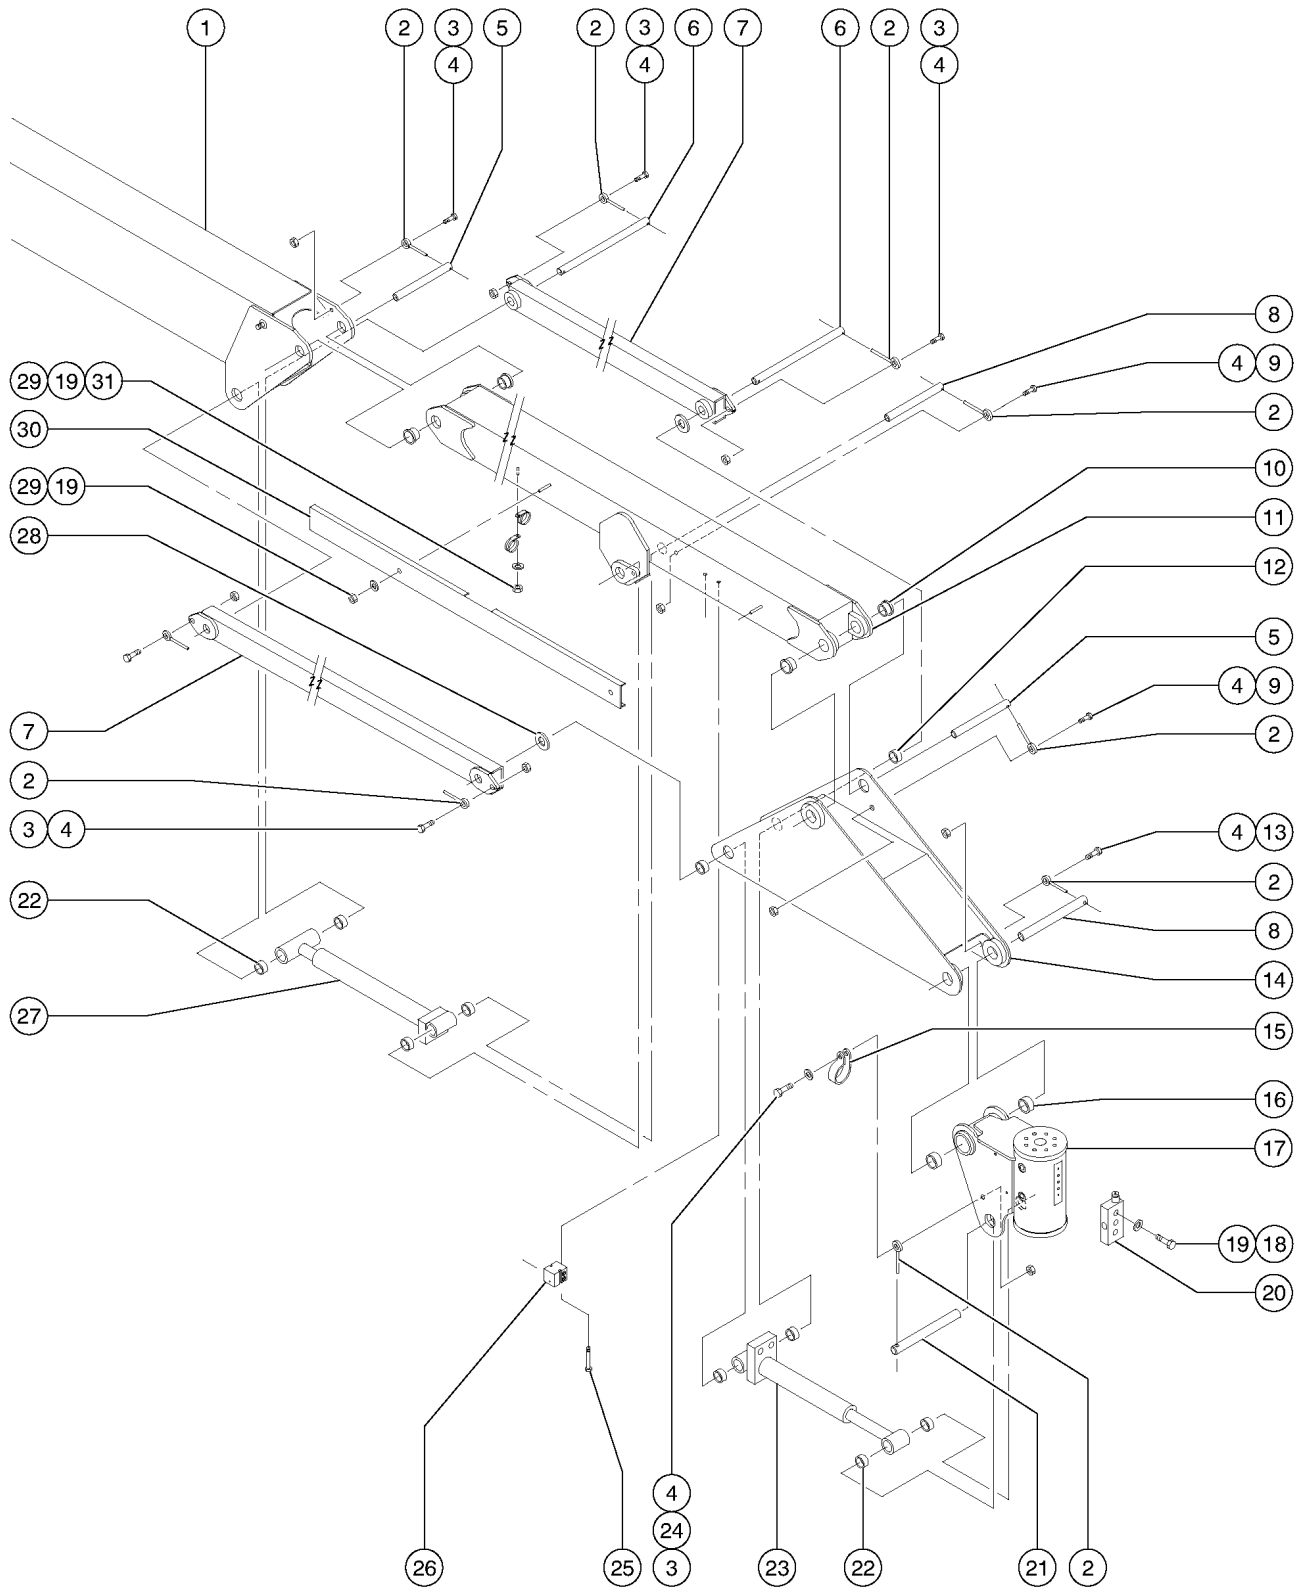

507.1 Jib Boom and Platform Rotator

507.1 Jib Boom and Platform Rotator

Item	Part No.	Description	Qty.
1	31086GT	EXTENSION BOOM TUBE ASSY,Z60	1
2	825019GT	ROD END, .375X3.69, ZAG	9
3	8516GT	SCREW, HCC, 3/8-16 X 1.50	
4	4828GT	NUT,NYLOCK,3/8-16	
5	30188GT	PIN,1.25DIAX8.50LG,1HOLE	2
6	30189GT	PIN,1.25DIAX13.75LG,2HOLE	2
7	53258GT	COMPRESSION MEMBER WELD,MACH.	2
8	27326GT	PIN,1.25 X 7.57 IN,1HOLE	2
9	13918GT	SCREW,HHC,3/8-16 X 1.75,GRD.8	2
10	30219GT	BEARING,FL,1.25ID X 1.41OD X 1	4
11	102990GT	JIB ASSY WITH WORD DECALS	1
		includes item 10; to SN 4460	
11-	30194GT	PIN,1.75DIAX5.25LG,1HOLE	
		includes item 10; to SN 4460	
11-	102991GT	JIB ASSY WITH WORD DECALS	
		includes item 10; from SN 4461	
11-	102532GT	Z60 JIB ASSY WITH SYM DECALS	
		includes item 10; from SN 4461	
12	30220GT	BEARING,1.25ID X 1.5OD X 0.69L	4
13	6019GT	SCREW,HHC,3/8-16 X 1.25 GRD 5	
14	31095GT	PLATFORM LEVELING ASSEMBLY	1
		includes item 12	
15	27497GT	CLAMP,RUBBER CUSHIONED-2 5/32	1
16	30370GT	BEARING,1.25IDX1.5ODX1.00L	2
17	94399GT	ROTATOR ASSMBLY	1
		includes item 16, previous rotator part 63509 is no longer available, order rotator 94399	
17-	75395GT	BEARING KIT,PLAT ROTATOR,SUPER	
		use with rotator 63509	
17-	62417GT	SEAL KIT,PLAT ROTATE***	
		use with rotator 63509	
17-	106421GT	SEAL KIT,ARCTIC,ROTATOR 8.2K**	
		use with rotator 63509	
17-	122944GT	SEAL KIT,8K ROTATOR***	
		use with rotator 94399	
18	6145GT	SCREW,HHC,1/4-20 X 1.5	
19	6638GT	WASHER, FLAT, USS, 1/4"Y	
20	106421GT	SEAL KIT,ARCTIC,ROTATOR 8.2K**	
21	T108075GT	PIN,1.25DIAX5.25LG,1HOLE	1