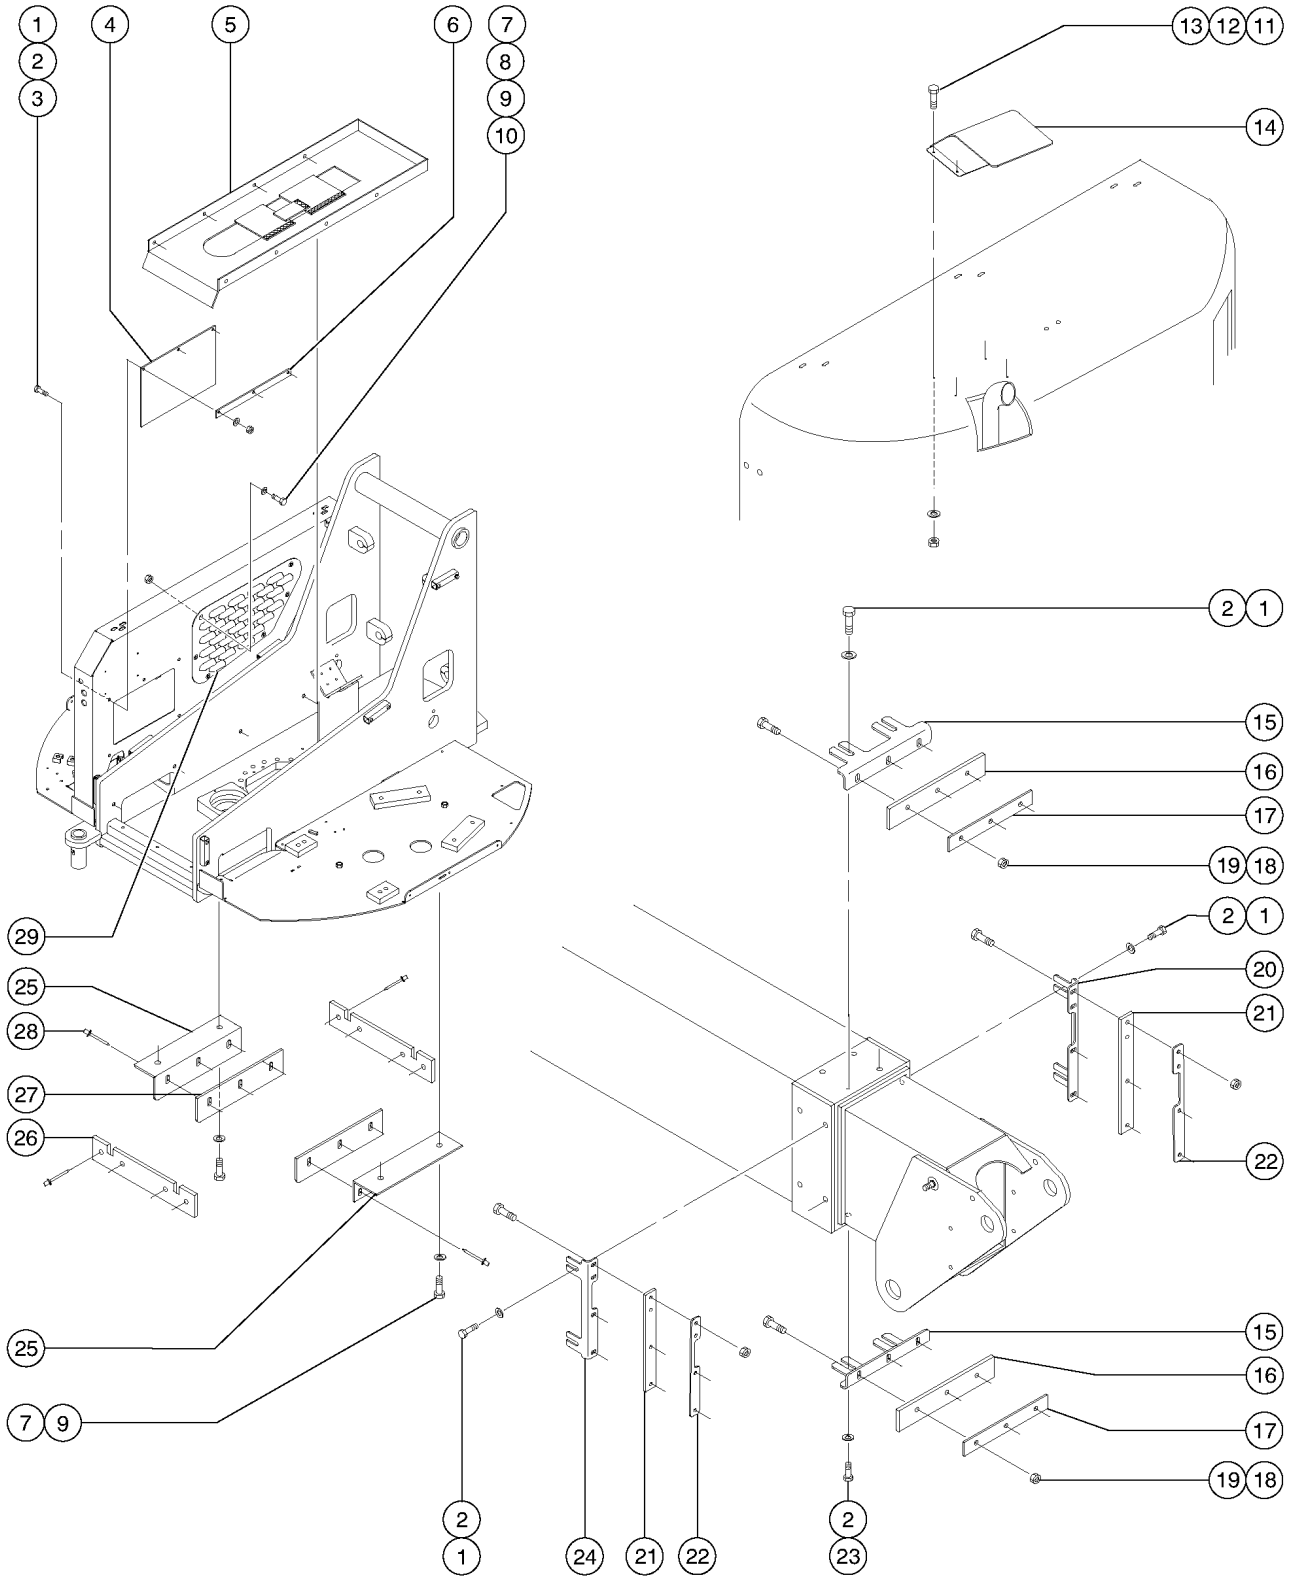

Item	Part No.	Description	Qty.
	34965GT	Z60 STD.HOSTILE ENVIRONMNT PKG	
	34964-SGT	Z60 DLX, HOSTILE ENVIRONMENT	
1	6019GT	SCREW,HHC,3/8-16 X 1.25 GRD 5	
2	5397GT	WASHER,FLAT,USS,5/16",Y	
3	4828GT	NUT,NYLOCK,3/8-16	
4	34902GT	RUBBER FLAP	1
5	34850GT	COVER,PROTECTIVE,SWING CHASSIS	1
6	34901PGT	PLATE,BLUE	1
7	6090GT	SCREW, HHC, 1/4-20 X .75	
8	6356GT	WASHER,LOCK,.25	
9	6638GT	WASHER, FLAT, USS, 1/4"Y	
10	6091GT	NUT, NYLOCK, 1/4-20	
11	6145GT	SCREW,HHC,1/4-20 X 1.5	
12	6638GT	WASHER, FLAT, USS, 1/4"Y	
13	6091GT	NUT, NYLOCK, 1/4-20	
14	34359-SGT	EXHAUST HOOD WELDMENT	1
15	63145PGT	WIPER BRACKET, PAINTED	2
16	63146GT	WIPER	2
17	63163PGT	BACKING PLATE, PAINTED	2
18	6889GT	NUT,LP NYLOCK,1/4-20	
19	6878GT	BOLT,CARRIAGE,1/4-20 X .75,G2	
20	63183PGT	WIPER BRACKET, PAINTED	1
21	63165GT	WIPER	2
22	63166PGT	BACKING PLATE, PAINTED	2
23	8516GT	SCREW, HCC, 3/8-16 X 1.50	
24	63140PGT	WIPER BRACKET, PAINTED	1
25	35452PGT	ANGLE,RING GEAR BLUE	2
26	35450GT	RUBBER GUARD,RING GEAR	2

818.1 Hostile Environment Package - View 2