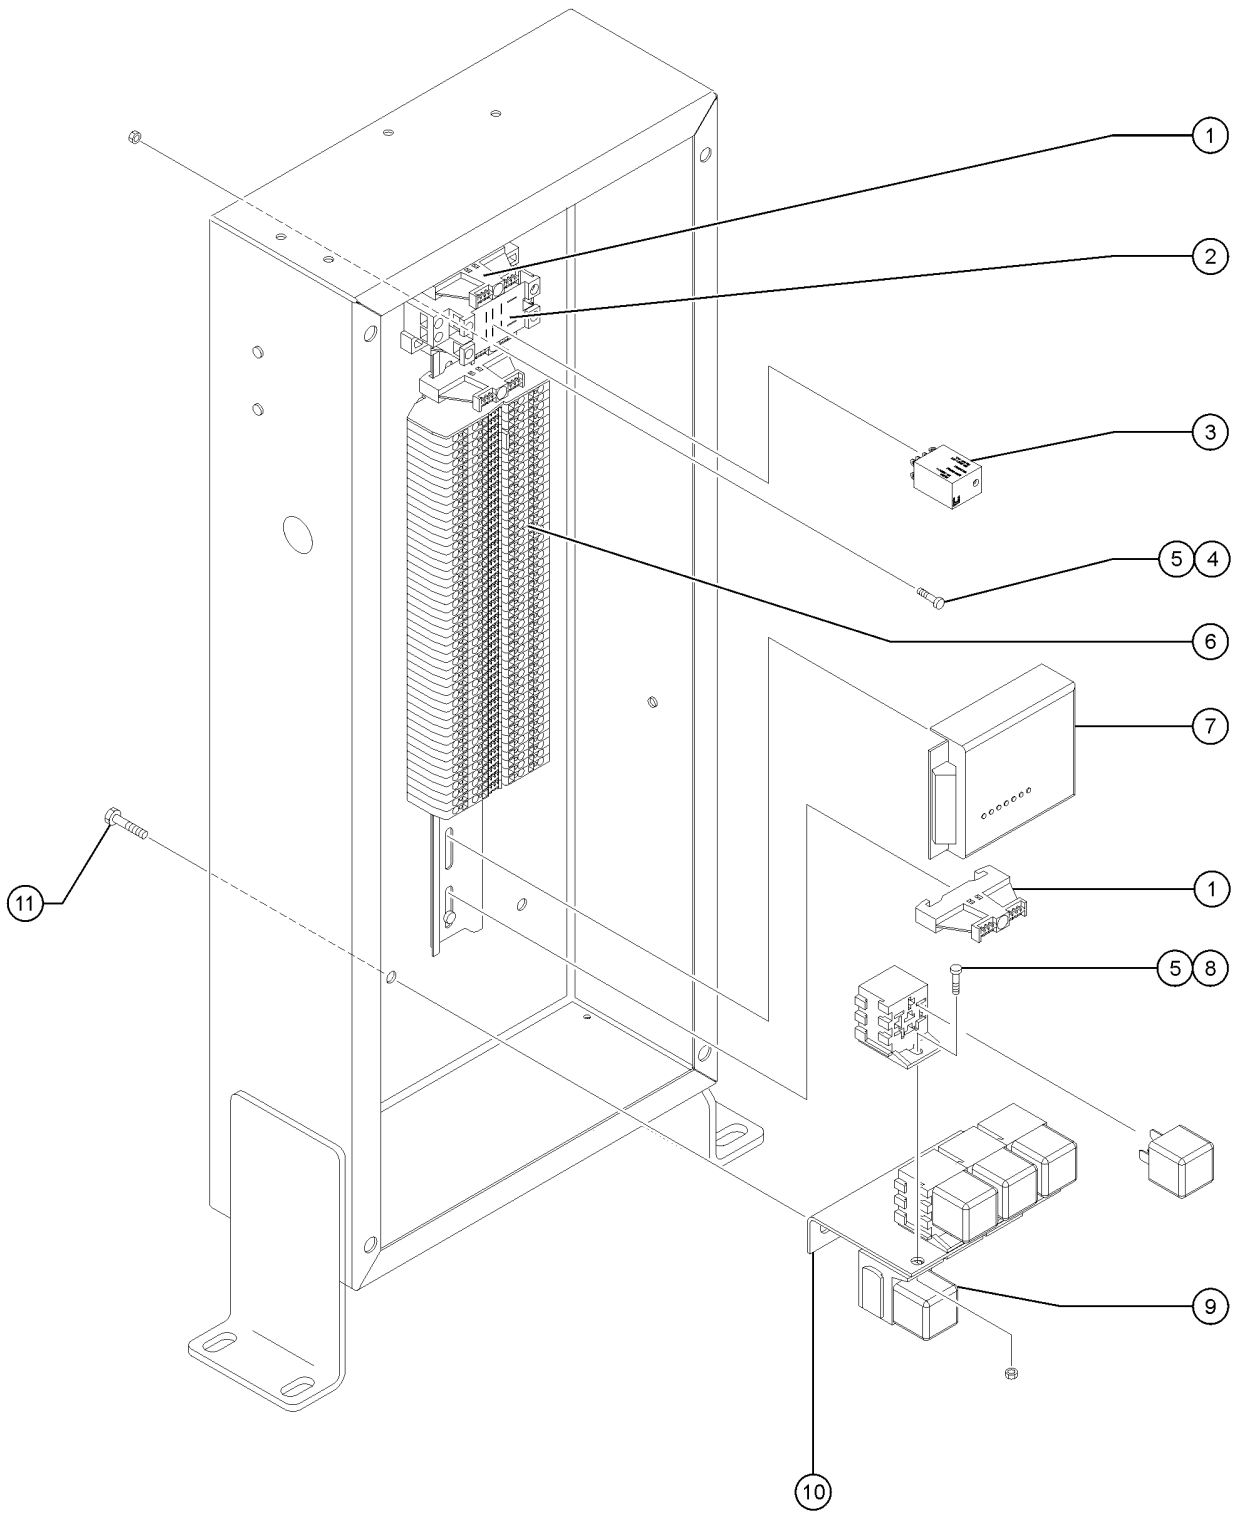

<i>Item</i>	<i>Part No.</i>	<i>Description</i>	<i>Qty.</i>
	53967GT	SOLENOID,12V CONTINOUS	
1	7056GT	CONN, SQZ, 1/2NPT, 0.38-0.50,SM	1
1	6935GT	CONN, SQZ, 1/2NPT, LOCKNUT	
2	73717GT	CONN,RECEP 4 WAY,12-14GA FL***	1
3	73736GT	CONN,RECEP 48 WAY,4 X 12	1
4	20776GT	CABLE SQUEEZE CONN.	1
5	73753GT	CONN,RECEP 24 WAY,W/FLANGE	1
6	15243GT	PLUG,NYLON .875 BLACK DOMED	1

307.1 Ground Controls - View 3