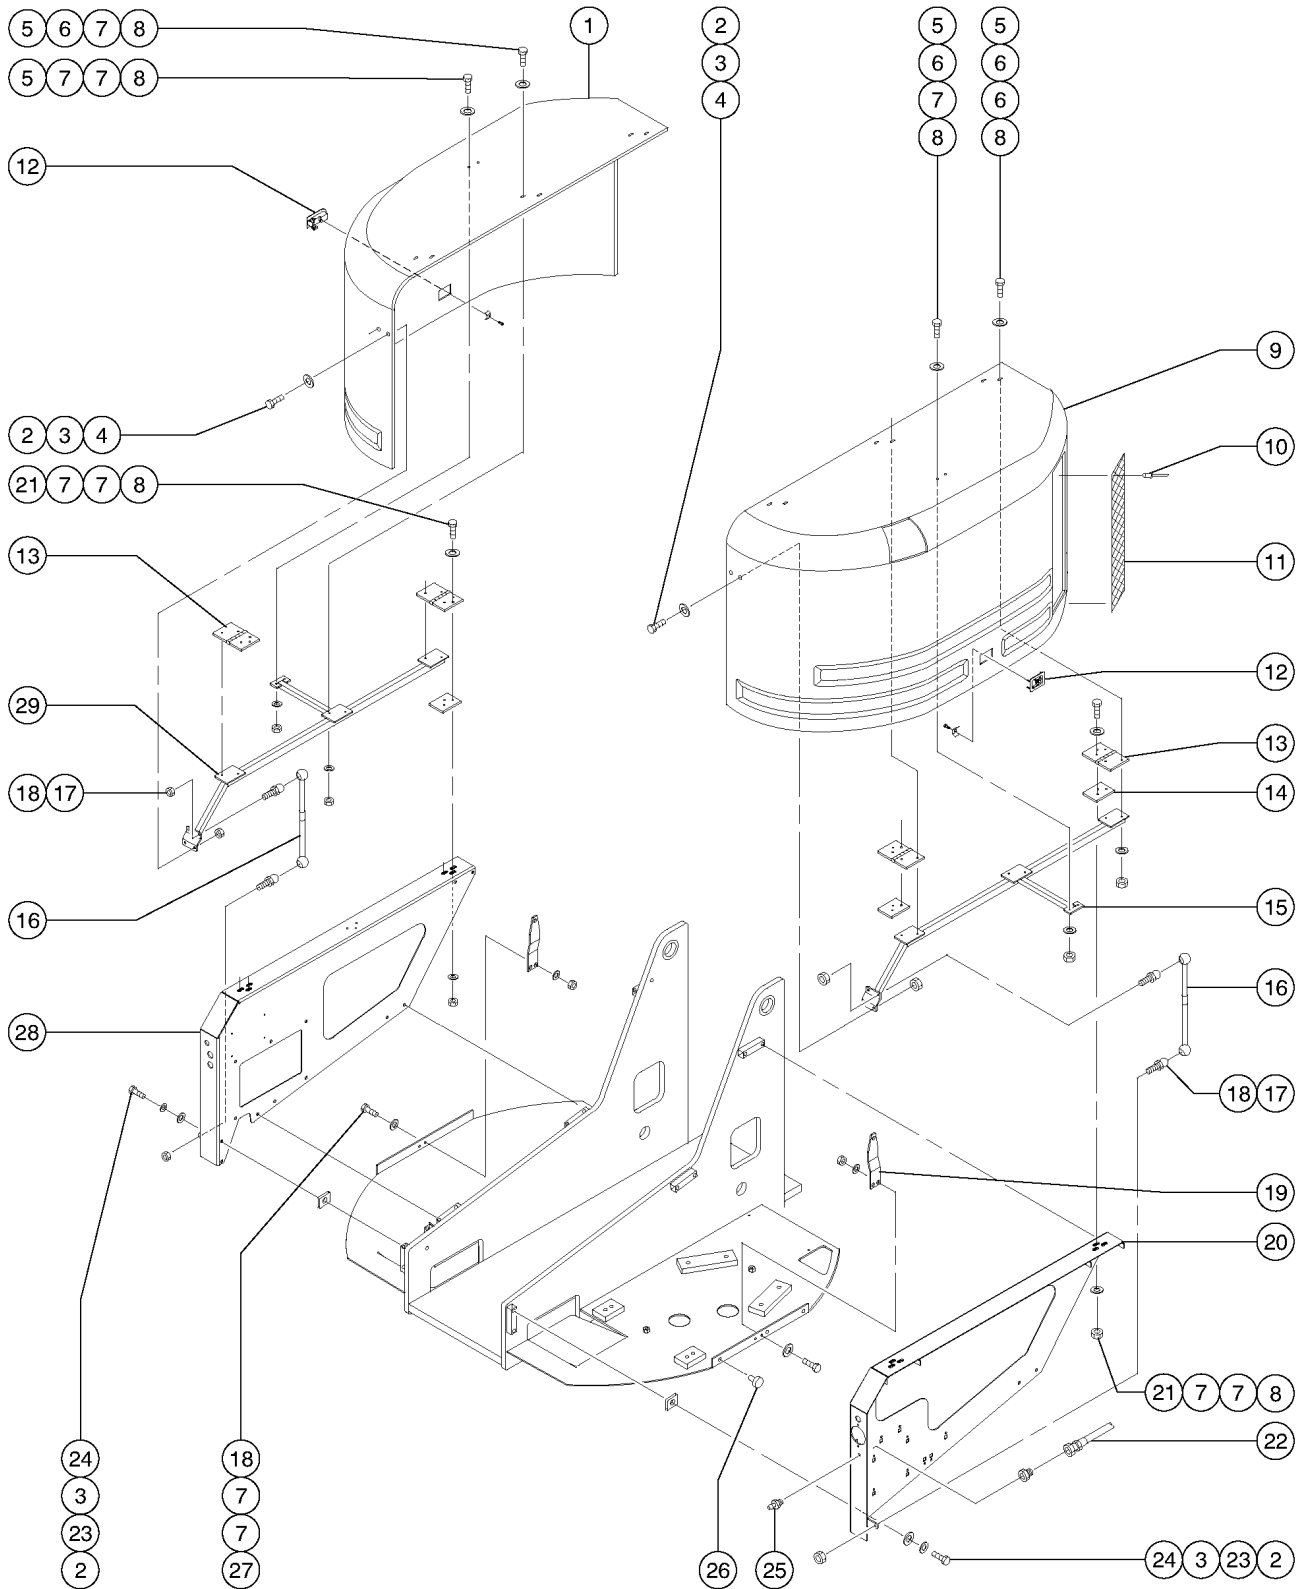

308.1 Turntable Covers

Item	Part No.	Description	Qty.
1	102519GT	TURNTABLE COVER ASSY W/DECALS ..... includes item 12	1
1-	102520GT	TURNTABLE COVER ASSY W/DECALS ..... includes item 12	
2	6019GT	SCREW,HHC,3/8-16 X 1.25 GRD 5	
3	5397GT	WASHER,FLAT,USS,5/16",Y	
4	4828GT	NUT,NYLOCK,3/8-16	
5	6888GT	SCREW,HHC,1/4-20 X 1	
6	12906GT	WASHER,FENDER,.25 X 1.25 X.062	
7	6638GT	WASHER, FLAT, USS, 1/4"Y	
8	6091GT	NUT, NYLOCK, 1/4-20	
9	58139GT	COVER ASSY, RH, ENGINE, Ford and Perkins models; includes items 10-12	1
9-	102151GT	TURNTABLE COVER ASSY,W/DECALS ..... Deutz models; includes items 10-12	
9-	102522GT	TURNTABLE COVER ASSY W/SYMBOLS ..... Ford and Perkins models; includes items 10-12	
9-	102523GT	TURNTABLE COVER ASSY W/SYMBOLS ..... Deutz models; includes items 10-12	
10	53189GT	RIVET,ALUM,ALUM,P,.25X.375	23
11	89904PGT	PLATE,AIR INTAKE PAINT ..... Deutz models	1
11-	49618-SGT	AIR INTAKE FRAME.GRAY ..... Ford and Perkins models	
12	53903GT	LATCH,T-HANDLE,5 SIDED W/KEYS* ..... includes mounting fasteners	2
12-	29314GT	KEY,LATCH, 1 PAIR (28125)	
13	75073GT	HINGE,.375X.120THK.,SLOTTED	4
14	53707GT	HINGE SPACER	4
15	53523-SGT	COVER REINFORCEMENT, R.H.	1
16	30391GT	GAS STRUT,200 LBS.FORCE	2
16-	27377GT	RETAINER,GAS SPRING***	
17	33555GT	BALL STUD**	4
18	6002GT	NUT, LP NYLOCK, 5/16-18	
19	49535PGT	PLATE,LATCH,BLUE,PAINTED ***	2
20	89625GT	WELDMENT,BULKHEAD,RT SIDE	1
21	6145GT	SCREW,HHC,1/4-20 X 1.5