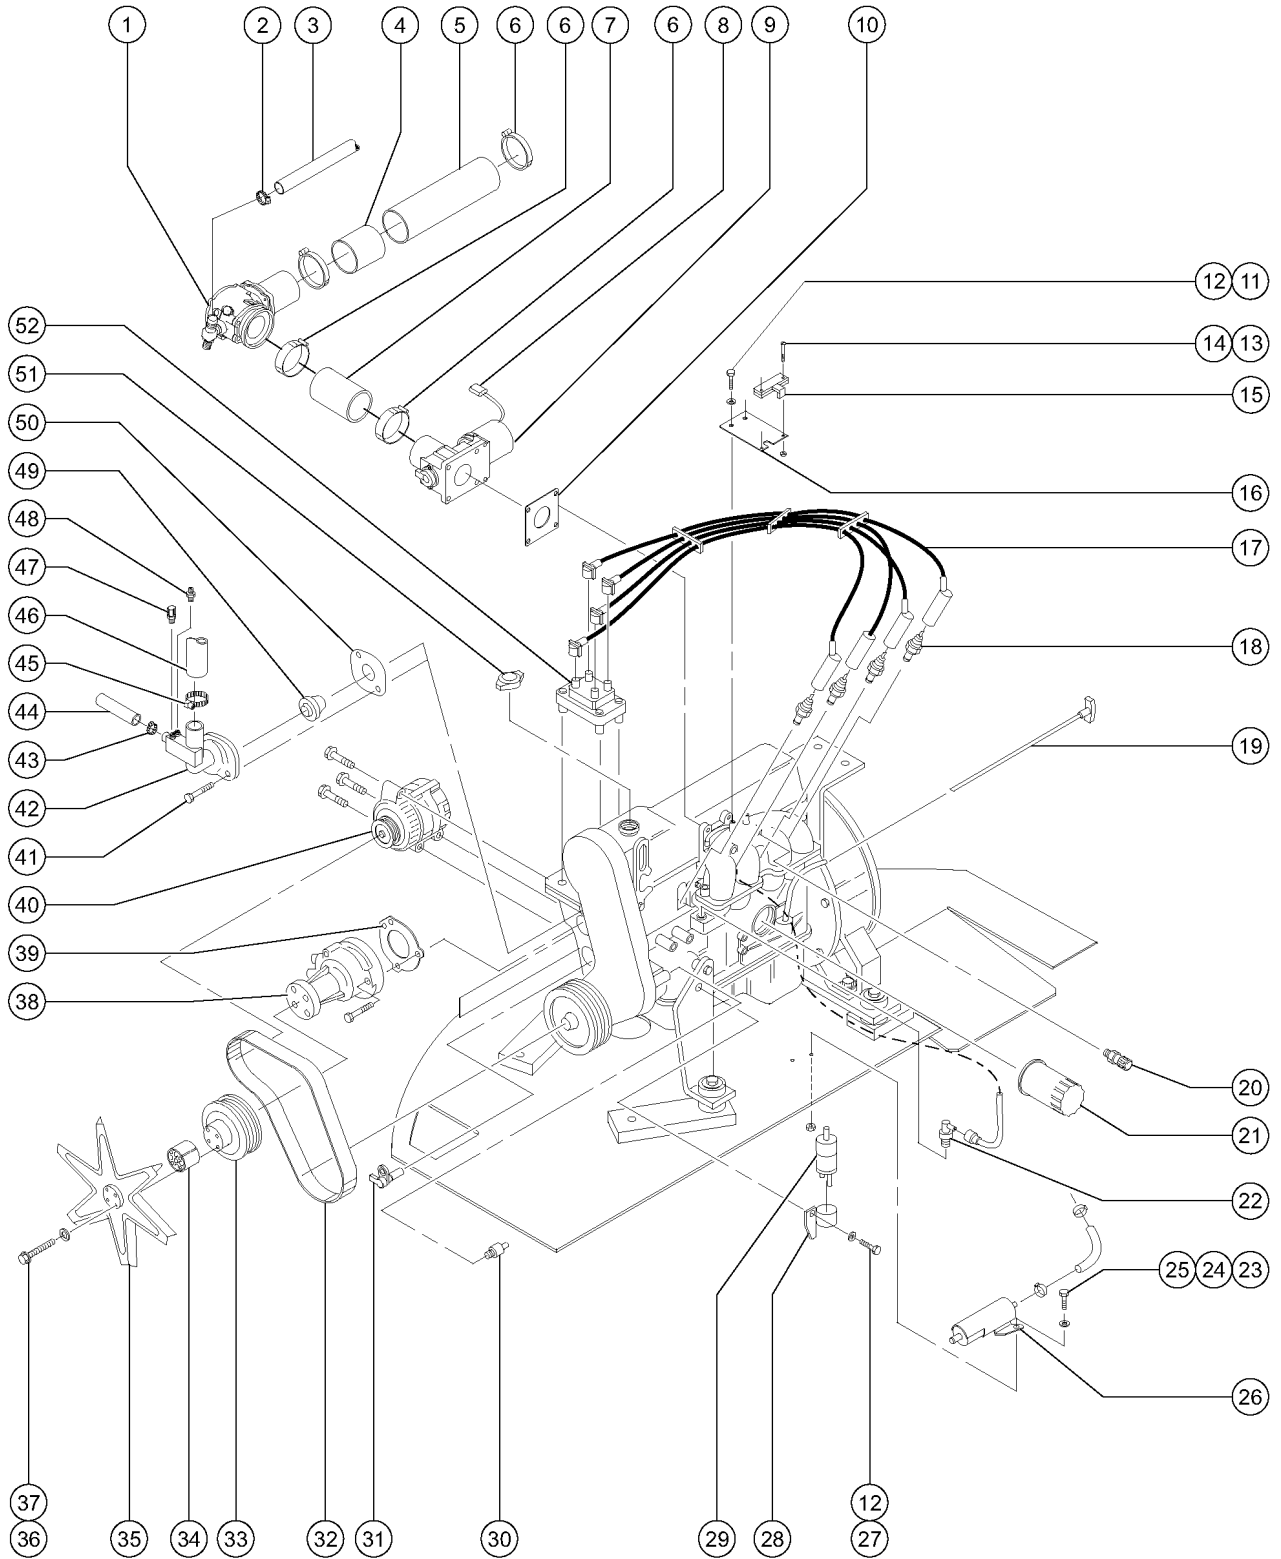

406.2 Ford LRG-425 EFI Engine - View 1 (from SN 4164 to 4545)

Item	Part No.	Description	Qty.
	49735GT	ENGINE,FORD LRG 425,EFIZ45 (remanufactured long block only, does not include starter, alternator, radiator or fuel system)	.....
	52695GT	MANUAL,WORKSHOP FORD LRG425EFI	.....
	81629GT	AIR VALVE MIXER*** for units without E-controls; consult factory prior to ordering	.....
	89618GT	HARNES,FORD ENGINE,EFI,Z60	.....
1	58598GT	AIR VALVE MIXER for units upgraded to E-controls; consult factory prior to ordering	1
1-	58599GT	DIAPHRAGM,AIR VALVE MIXER for units upgraded to E-controls; consult factory prior to ordering	.....
1-	106144GT	AIR HORN,NOLFF MIXER,ALUMINUM*	.....
2	46131GT	CLAMP,HOSE,.63"-1.0"X .5"	2
3	81631GT	HOSE,VAPOR,LP SPECIFIC	.....
4	30966-0150GT	HOSE,AIR INTAKE,2.25" ID	1
5	30966-0575GT	HOSE,AIR INTAKE,2.25"IDX5.75"	1
6	45435GT	CLAMP,HOSE,2.50"	4
7	27211-0250GT	HOSE,AIR INTAKE,2.625"IDX2.50"	1
8	88455GT	ADAPTER,THROTTLE ACTUATOR***	1
9		KIT,FORD EFI UPDATE,BASE*** no longer available	1
9-	48473P-SGT	BRACKET,AIR FILTER,FORD GAS PT	.....
10	52579GT	GASKET,ADAPTER PLATE,425EFI***	1
11	23057GT	SCREW,HHC,M8 X 20MM	.....
12	49408GT	WASHER, LOCK, M8	.....
13	49817GT	SCREW,PHILLIPS,PHM,10-32 X1.25	.....
14	6178GT	NUT, NYLOCK, 10-32	.....
15	49898GT	MAP SENSOR, EFI	1
16	53821PGT	BRACKET,MAP SENSOR,PAINTED	1
17	52570GT	SPARK PLUG WIRE SET, LRG425EFI	1
18	28647GT	SPARK PLUG,FORD	4
18	52656GT	FUEL INJECTOR, LRG-425 EFI not shown	4
19	52566GT	DIPSTICK, OIL LEVEL,LRG425 EFI	1
20	52652GT	SENSOR,AIR TEMP,LRG-425 EFI***	1