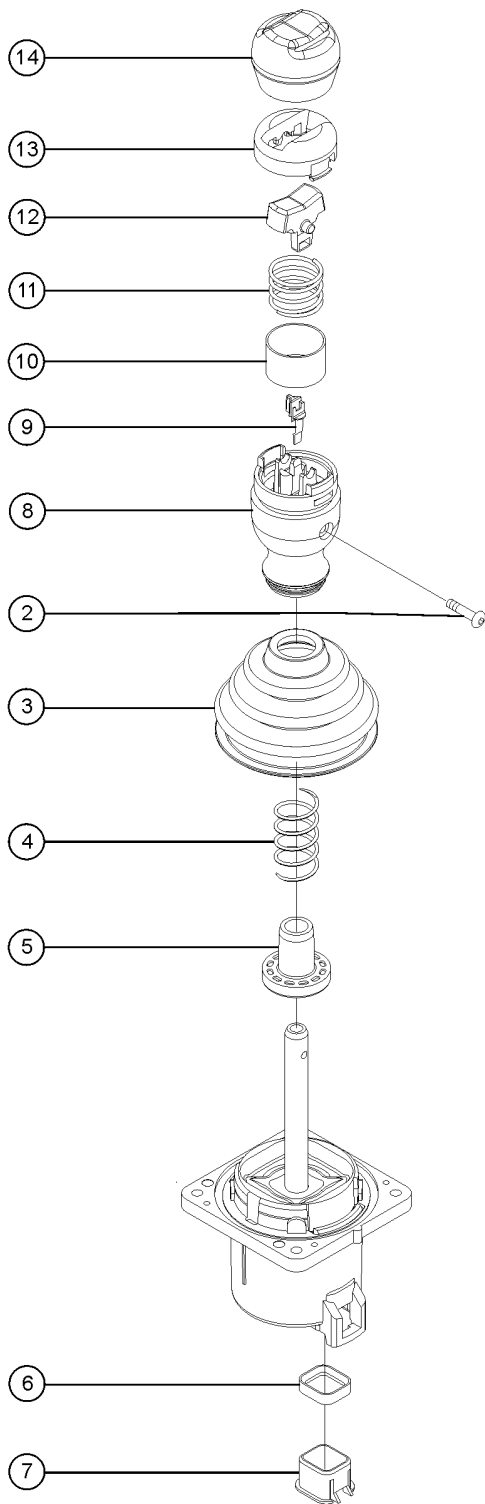

605.2 Joysticks (from SN 4334)

Item	Part No.	Description	Qty.
A-	101174GT	JOYSTICK,2 AXIS,DEUTSCH OEM joystick (calibration required after replacement)	
B-	101174HGT	JOYSTICK,DUAL AXIS W/KNOB aftermarket joystick (calibration required after replacement)	
C-	101175GT	JOYSTICK,1 AXIS,DEUTSCH OEM joystick (calibration required after replacement)	
D-	101175HGT	JOYSTICK,SINGLE AXIS W/KNOB aftermarket joystick (calibration required after replacement)	
E-	101005GT	JOYSTICK,1 AXIS ROCKER,DEUTSCH OEM joystick (calibration required after replacement)	
F-	101005HGT	JOYSTICK, SINGLE AXIS W/STEER aftermarket joystick (calibration required after replacement)	
G-	83098GT	TERM,AMP MTE,SOC,22-26 GA BULK	
H-	119613GT	HARN JOYSTICK ADAPTOR JS100 Used only on units prior to SN 4334	
Z	1269501GT	KIT, ISOLATION, 3 JOYSTICK	
1	62392GT	KNOB,JOYSTICK, 62390/62391	1
2	T112626GT	SCREW, PHM, #6-32 X .625 ZINC	1
3	139598GT	BOOT,JOYSTICK	1
4		SPRING,JOYSTK CENTR,62390/91 no longer available from supplier	1
5	119915GT	COLLAR,JOYSTICK,CENTER	1
6	128000GT	SEAL, CONNECTOR (DT JOYSTICKS)	1
7	128001GT	SLEEVE,CONNECTOR,DT JOYSTICKS	1
8	75449GT	KNOB,ROCKER JOYSTICK 75565	1
9	75448GT	SUPPORT,SENSOR,JOYSTICK	1
10	75447GT	SWITCH SHIELD,ROCK JOYSTK75565	1
11	75446GT	SPRING,SWITCH CENTERING,75565	1
12	75445GT	ROCKER ASSY.,MAGNETIC 75565	1
13	75444GT	ROCKER,RETAINER, 75565	1
14	75443GT	BOOT, ROCKER JOYSTICK 75565	1