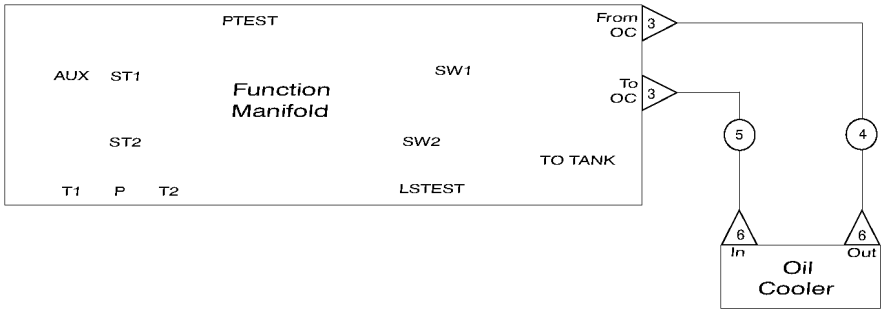

810.1 Hydraulic Oil Cooler

LEGEND	
	ADAPTER
	HOSE ASSEMBLY