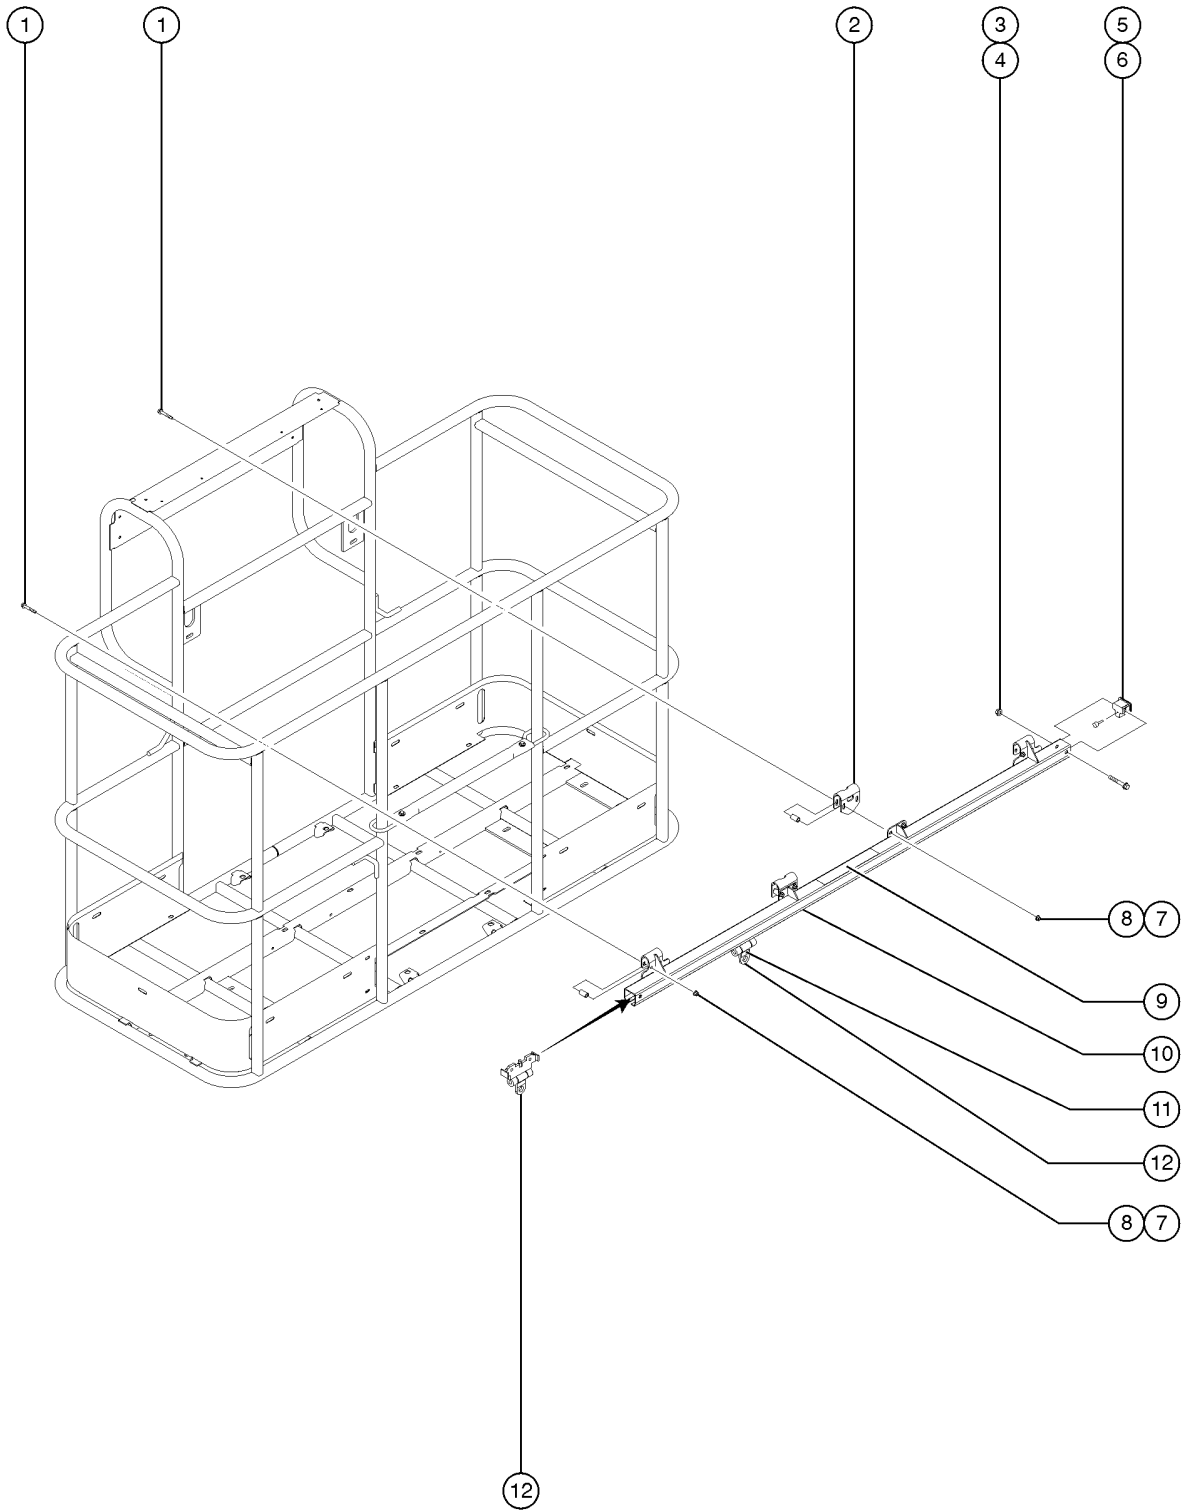

822.1 Fall Arrest Bar

Item	Part No.	Description	Qty.
1	1256856GT	SCREW,HHF,3/8-16X2.5,8,ZAG	4
2	1256389GT	FORMING,INNER HANGER	2
3	1251997GT	NUT,TL,FLG,1/2-13,G,ZAG	2
4	1256851GT	SCREW,HHF,1/2-13X3.5,8,ZAG	2
5	1260892GT	END STOP. TFAAS TRACK	2
6	36388GT	BUMPER,RUBBER,.75 X .50H,STUD	2
7	1274322GT	NUT,NYLOCK FLG,3/8-16,F,ZAG	8
8	1256481GT	SPACER, HANGER BRACKET	8
9A	1256400GT	DECAL,TFAAS TRACK,WORD	1
9B	1260910GT	DECAL,TFAAS TRACK,SYMBOL	1
9C	1256400FRGT	DECAL,TFAAS TRACK,WORD FR	1
10A	1256377GT	ACC,TFAAS FALL ARREST,8FT WORD includes instructions and decals	1
10A-	1256379GT	ASSY,TFAAS TRACK,8FT WORD includes decals	
10B	1261022GT	ACC,TFAAS FALL ARREST,8FT SYM includes instructions and decals	1
10B-	1261024GT	ASSY,TFAAS TRACK,8FT SYM includes decals	
10C	1261018GT	ACC,TFAAS FALL ARREST,8FT FR includes instructions and decals	1
10C-	1261020GT	ASSY,TFAAS TRACK,8FT FR includes decals	
10D	1256378GT	ACC,TFAAS FALL ARREST,6FT WORD includes instructions and decals	1
10D-	1256380GT	ASSY,TFAAS TRACK,6FT WORD includes decals	
10E	1261023GT	ACC,TFAAS FALL ARREST,6FT SYM includes instructions and decals	1
10E-	1261025GT	ASSY,TFAAS TRACK,6FT SYM includes decals	
10F	1261019GT	ACC,TFAAS FALL ARREST,6FT FR includes instructions and decals	1
10F-	1261021GT	ASSY,TFAAS TRACK,6FT FR includes decals	
11	40434GT	DECAL,LANYARD ANCHORAGE POINT	1
12	1256439GT	TROLLEY, TFAAS TRACK	1