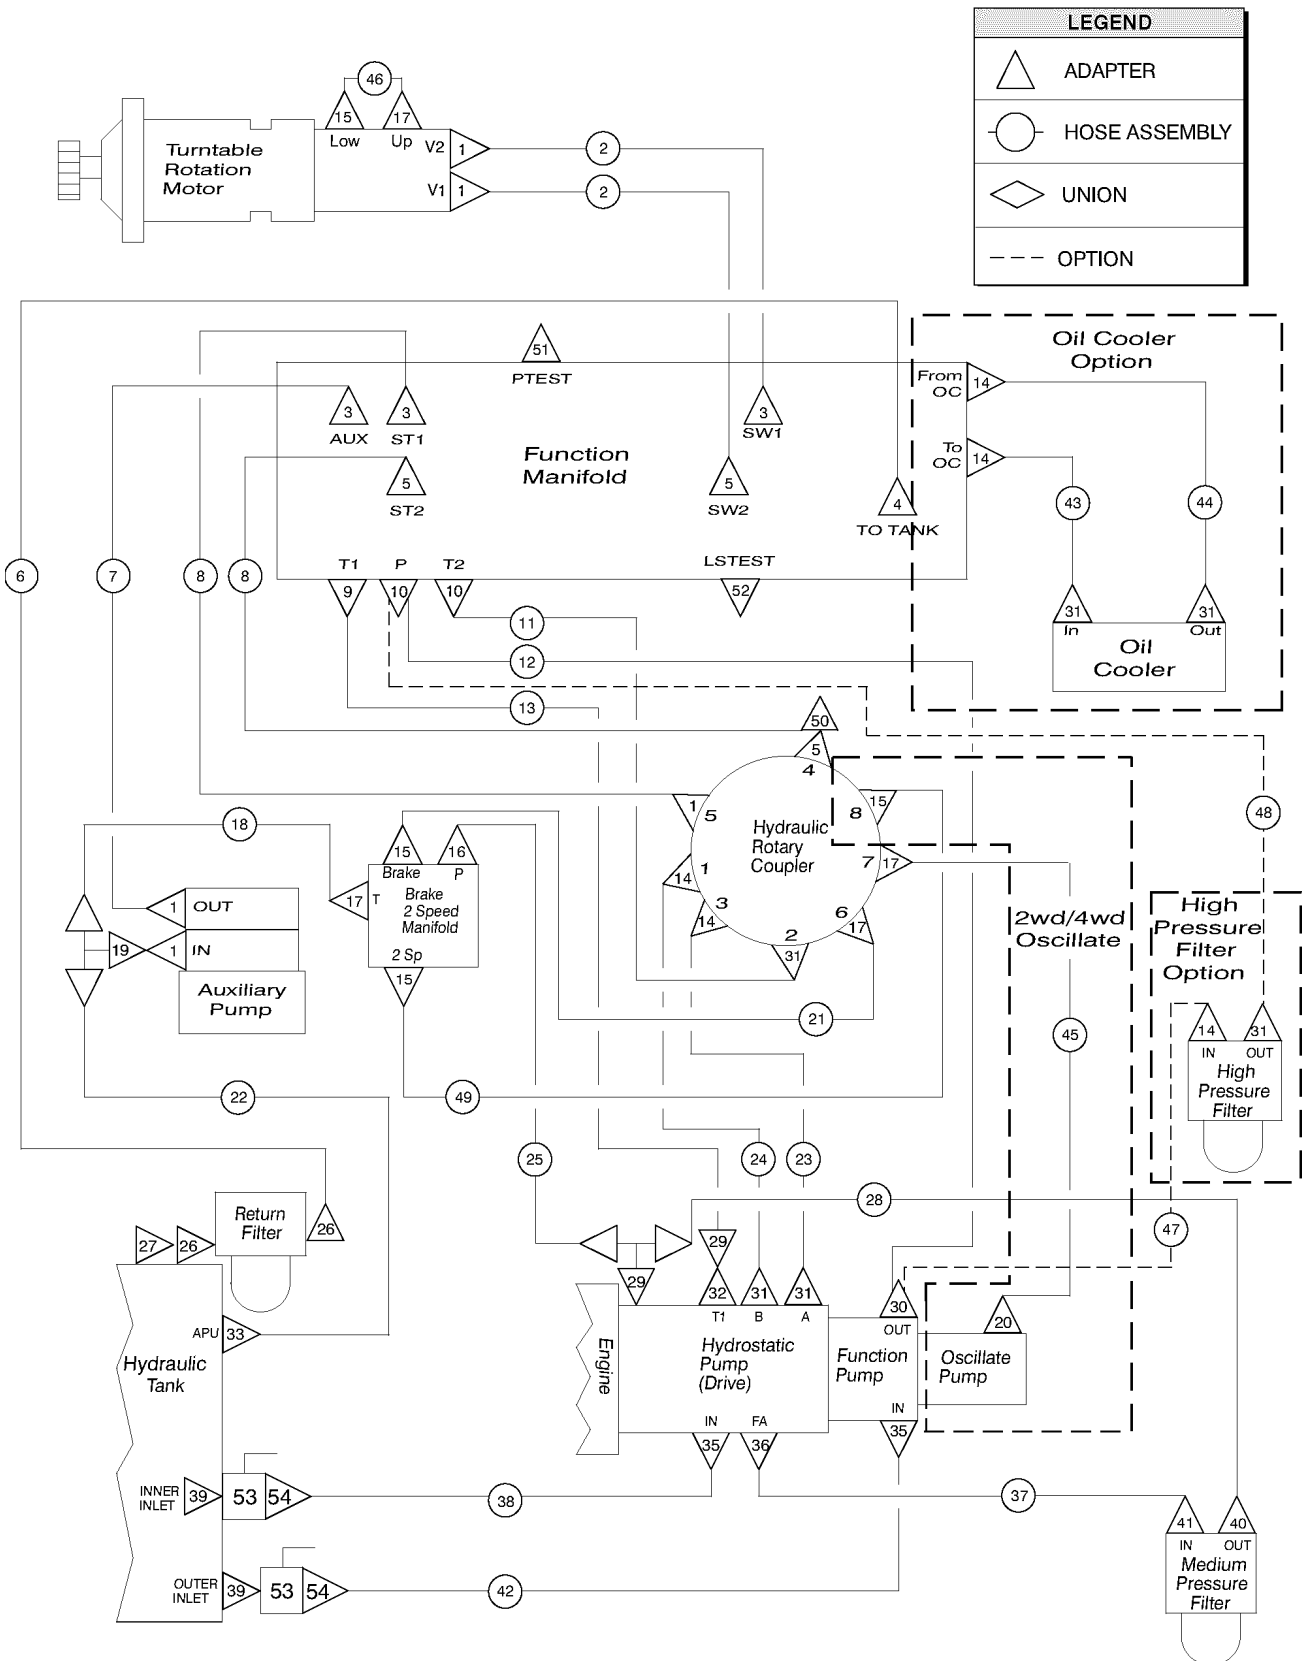

714.2 Hydraulic Hoses and Fittings -Turntable (from SN 4386)

Item	Part No.	Description	Qty.
27	49512GT	ELBOW,90DEG,FEM,1"NPT	1
28	49143-2929GT	HOSE ASSY,1/2,90 FEM,STR FEM**	1
29	48935GT	TEE,RUN, 520428-8	1
30	49201GT	ELBOW,45D,520320-10	1
31	48959GT	CONN,520120-8-10	2
32	48879GT	ELBOW,SWIVEL 90D, 520221-8	1
33	48922GT	CONN,520102-6-6	1
34	48952GT	FITTING,CONN,520120-10	1
35	48985GT	ELBOW,45D,520320-16	2
36	48933GT	CONN,520120-8***	2
37	49183-2692GT	HOSE ASSY,1/2,STR FEM,STR FEM*	1
38	49170-5404GT	HOSE ASSEMBLY 1"100R4,STR	1
39	45161GT	STRAINER ASSEMBLY,1.5" NPT	2
40	48932GT	FITTING,ELBOW,90D,520220-8***	1
41	48937GT	ELBOW,45D,520320-8	1
42	49170-5704GT	HOSE ASSEMBLY 1"100R4,STR	1
43	49151-8948GT	HOSE ASSY,3/4,STR FEM,STR FEM	1
44	49151-9248GT	HOSE ASSY,3/4 STR FEM	1
45	49117-6091GT	HOSE ASSY,1/4,90 FEM,STR FEM**	1
46	49117-1291GT	HOSE ASSY,1/4,90 FEM,STR FEM	1
47	1296384-2910GT	HOSE ASSY,5/8" HYD,90 FEM-ST FEM, 29.10"LG	
48	89871-6348GT	HOSE ASSY,3/4" STR-STR	1
49	49119-3478GT	HOSE ASSY,1/4,STR FEM,STR FEM	1
50	48892GT	ELBOW,SWIVEL 90D, 520221-6	2
51	48998GT	NIPPLE,DIAGNOSTIC,#6 PORT***	1
52	48997GT	NIPPLE,DIAGNOSTIC,#4	1
53	48994GT	VALVE,BALL,16 MPT-16 FPT***	2
55	48986GT	CONN,520102-16	2

714.2 Hydraulic Hoses and Fittings - Turntable (from SN 4386)