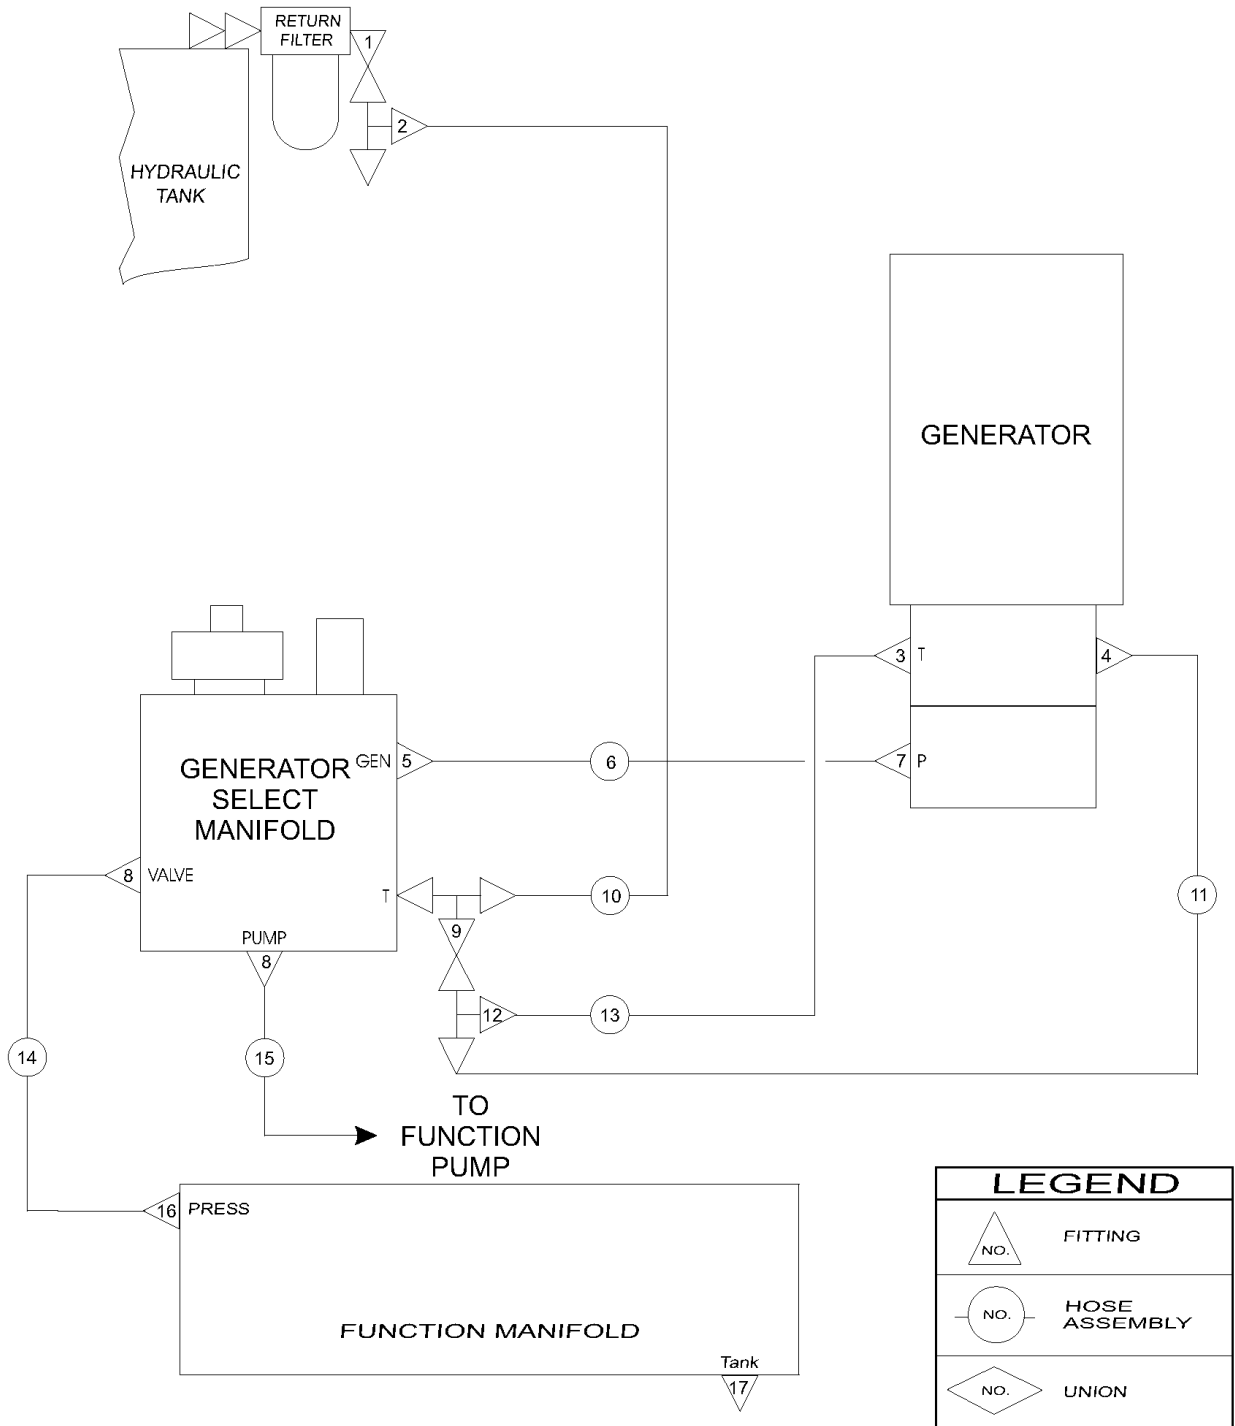

809.1 Generator Option - View 2

<i>Item</i>	<i>Part No.</i>	<i>Description</i>	<i>Qty.</i>
	49612GT	O-RING KIT (ORFS FITTINGS)	
	49613GT	PLUG AND CAP KIT-SERVICE,ORFS*	
1	49515GT	ELBOW,90D,520202-12-16	1
2	48964GT	TEE,RUN,SWIVEL,520432-12	1
3	48946GT	CONN,520120-8-10	1
4	48904GT	ELBOW, 90D, 520220-4	1
5	48933GT	CONN,520120-8***	1
6	75278-2229GT	HOSE ASSY,1/2,90 FEM,STR FEM	1
7	48932GT	FITTING,ELBOW,90D,520220-8***	1
8	48960GT	CONN,520120-4-6***	2
9	48935GT	TEE,RUN, 520428-8	1
10	94374-2130GT	HOSE ASSY,3/4,90 FEM,STR FEM	1
11	49164-1443GT	HOSE ASSY 1/4,90 DEG FEM,STR F	1
12	48938GT	FITTING,TEE,RUN,SWIVEL520432-8	1
13	49109-1529GT	HOSE ASSY,1/2,90 FEM,STR FEMM	1
14	94374-1980GT	HOSE ASSY,3/4,90 FEM,STR FEM	1
15	89871-9048GT	HOSE ASSY,3/4" STR-STR	1
16	48963GT	FITTING,ELBOW,45D,520320-12***	1
17	48977GT	CONN,520120-12-16	1