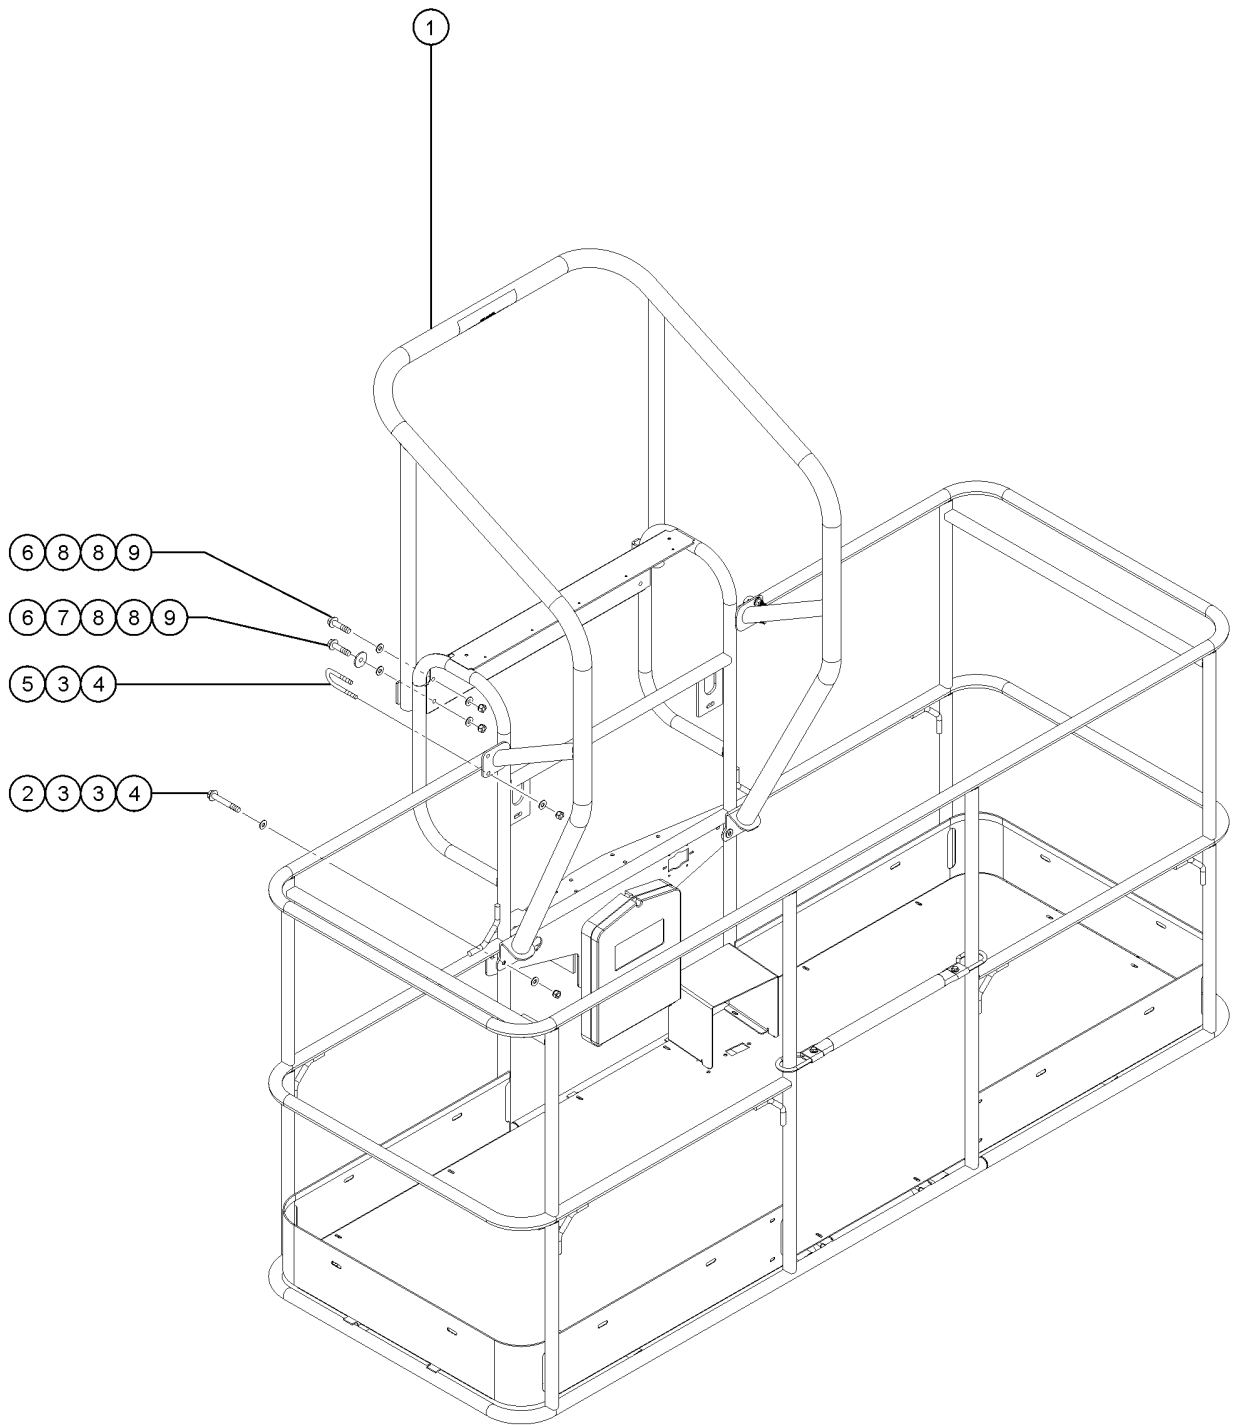

821.1 Operator Protection Structure (from SN 4260)

821.1 Operator Protection Structure (from SN 4260)

<i>Item</i>	<i>Part No.</i>	<i>Description</i>	<i>Qty.</i>
1	219158GT	ACCESSORY, OPERATOR PROT STRUCT (Complete) includes all fasteners	1
2	8178GT	SCREW, HHC, 3/8-16 X 2.5	4
3	6097GT	WASHER, FLAT, USS, 3/8", Y	12
4	4828GT	NUT, NYLOCK, 3/8-16	8
5	122755GT	UBOLT, FLATTENED, 1.5 DIA X 3/8 UNC	2
6	6888GT	SCREW, HHC, 1/4-20 X 1	4
7	15086GT	WASHER, FLAT, .375 X 1.5 X .125 Use only with the platform control box cover option	2
8	6638GT	WASHER, FLAT, USS, 1/4" Y	8
9	6091GT	NUT, NYLOCK, 1/4-20	4