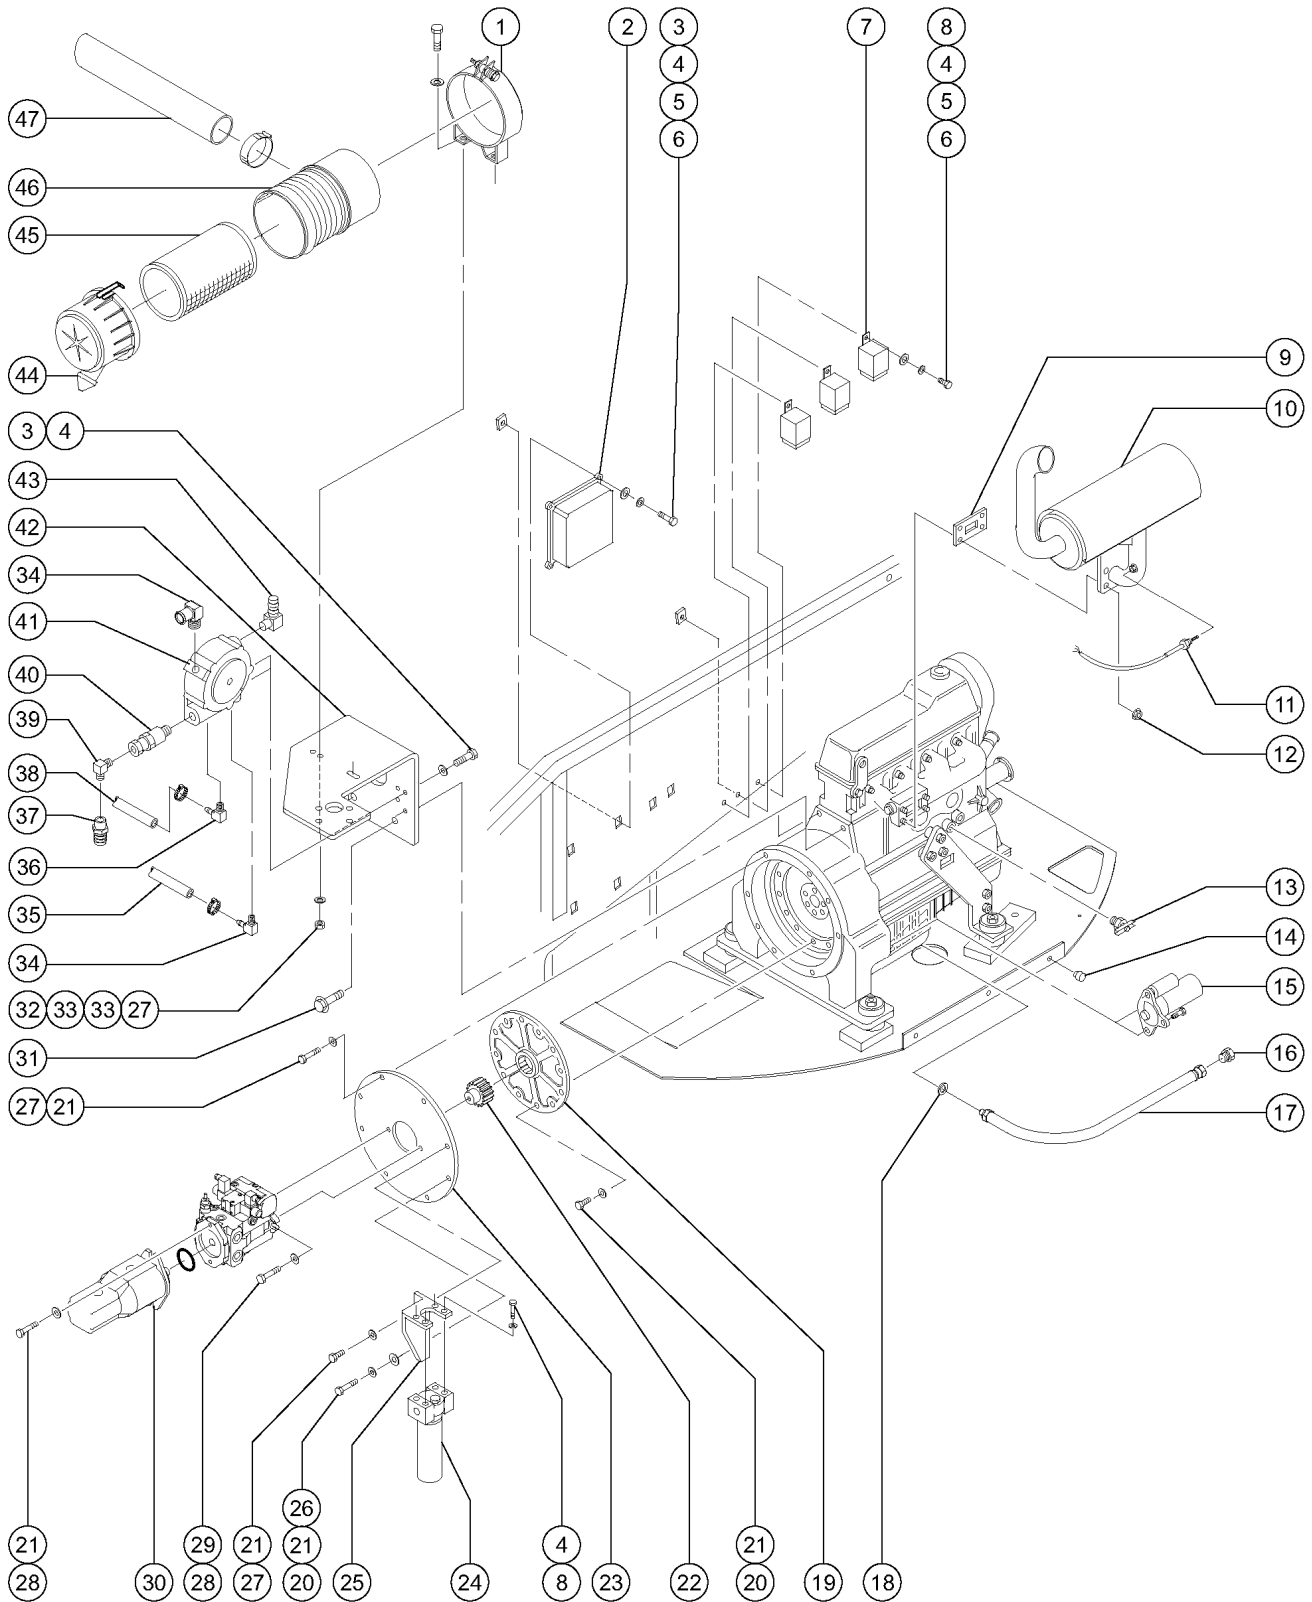

407.1 Ford LRG-425 EFI Engine - View 2 (to SN 4162)

Item	Part No.	Description	Qty.
	65770GT	BELT,TIMING,FORD LRG423/425EFI	
	63427GT	HOSE ASSY,FORD OIL DRAIN 1/2" includes items 16 and 17; to SN 4162	
	89812GT	SWITCH,OIL PRESSURE ASSY	
	60334GT	FILTER ASSY,HIGH PRESS SAE-12*	
	60857GT	FILTER,ELEMENT,BETA(5)=1000	
	58222GT	O-RING,FILTER ASSY (60334)***	
	58223GT	SEAL,FILTER ASSY (60334)***	
	58380GT	FILTER INDICATOR-(60334)	
1	53952GT	BRKT,AIR CLEANER ORIENTATION**	1
2		ENGINE PERFORMANCE MODULE T1** no longer available	1
2-		KIT,FORD EFI UPDATE,BASE*** no longer available	
3	6888GT	SCREW,HHC,1/4-20 X 1	
4	6356GT	WASHER,LOCK,.25	
5	6638GT	WASHER, FLAT, USS, 1/4"Y	
6	56912GT	SPRING CLIP,1/4-20,.025-.15X.54,ZAG	7
7	52592GT	RELAY - LRG425 EFI	3
8	6090GT	SCREW, HHC, 1/4-20 X .75	
9	27142GT	GASKET,EXHAUST***	1
10	77885GT	MUFFLER,FORD LRG S40-60-80***	1
11	52564GT	SENSOR,O2,LRG 425 EFI***	1
12	65460GT	NUT-FLANGE,7/16-14	
13	28717GT	VALVE,DRAIN,FORD,BLOCK,RAD.	1
14	34619GT	BUMPER,RUBBER***	3
15	29616GT	STARTER,ENGINE,FORD LSG/LRG***	1
15B	29606GT	RING GEAR,FORD***	
16	63426GT	PLUG,070109-8	1
17	39888GT	HOSE,1/2,LOW PRESSURE,801-8***	1
18	53910GT	GASKET, FORD OIL DRAIN	1