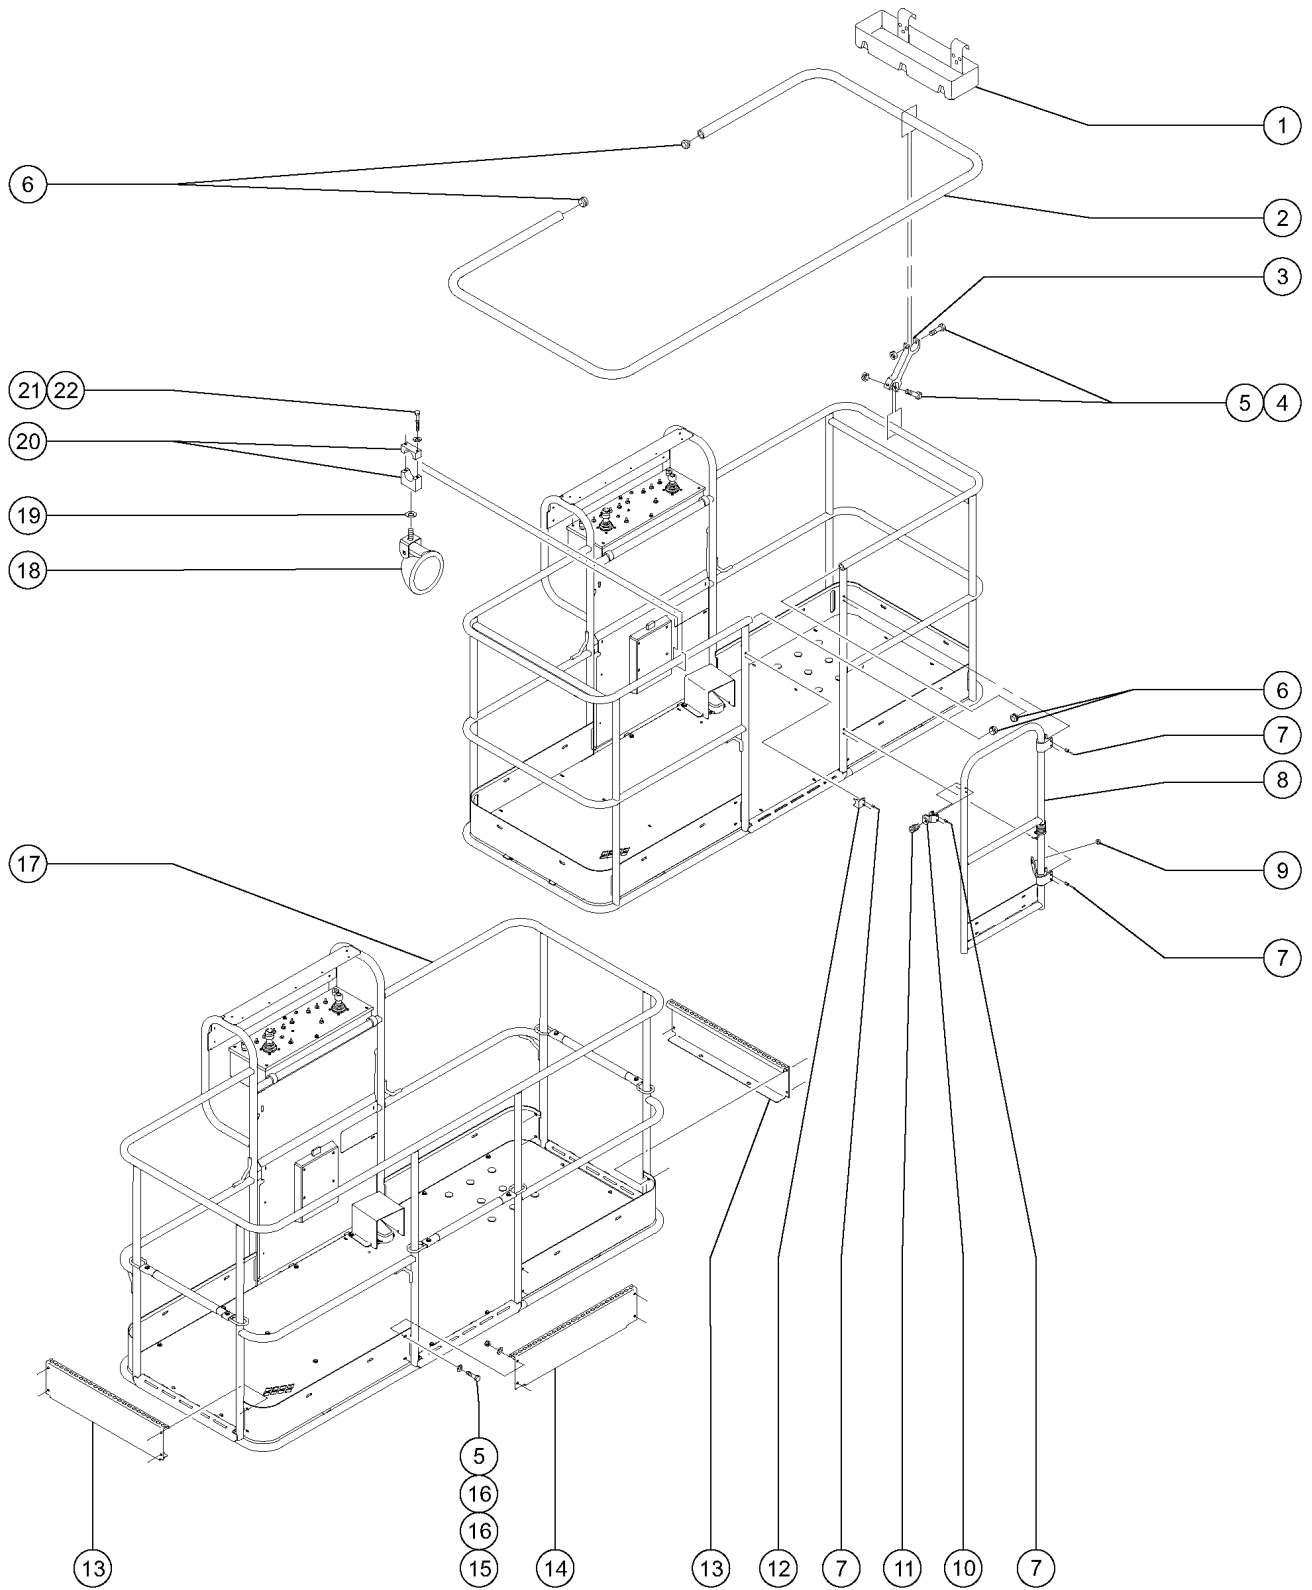

802.1 Platform Options

Item	Part No.	Description	Qty.
A-	53808-SGT	AUX TOP RAIL,6'(1.25")SERVICE .....	
B-	53807-SGT	AUX TOP RAIL,8'(1.25")SERVICE .....	
C-	101266GT	HT STAMPED 2X4X7" BLOCK .....	
D-	101267GT	HT STAMPED 2X4X9" BLOCK .....	
E-	34321GT	WORKLIGHT,12 VOLT .....	
F-	73480GT	HARNESS,WORKLIGHT ACC .....	
G-	102721PGT	TOEBOARD,8'TRI ENTRY .....	
		includes items 5, 13-16	
I-	102433GT	6' TRI-ENT ASSY W/DECALS ANSI .....	
		USA and Canada models	
J-	102437GT	8' TRI-ENT ASSY W/DECALS ANSI .....	
		USA and Canada models	
K-	102439GT	8' TRI-ENT ASSY W/DECALS CE .....	
		European models	
L-	102434GT	6' TRI-ENT ASSY W/DECALS AUSTR .....	
		Australian models	
M-	102438GT	8' TRI-ENT ASSY W/DECALS AUSTR .....	
		Australian models	
N-	102436GT	6' TRI-ENT ASSY W/DECALS A/SOA .....	
		Asia and South American models	
O-	102443GT	WORD DECAL KIT SERV S80/85 .....	
		Asia and South American models	
1	9599-SGT	TOOL TRAY ACCESSORY*** .....	1
2	1259704GT	PINCH GUARD RAIL,6' PLATFORM .....	1
		includes 55753 bumpers	
2-	52661GT	PINCH GUARD RAIL,8' PLATFORM** .....	
2-	111485PGT	AUX TOP RAIL,6FT,PTD .....	2
		for use with swing gate	
2-	111486PGT	AUX TOP RAIL,8FT,PTD .....	
		for use with swing gate	
3	139958GT	KIT, AUX TOP RAIL SUPPORT .....	10
4	4266GT	SCREW,HHC,1/4-20 X 2 .....	
4B	824227GT	SCREW, BHC, 1/4-20 X 1, ZAG .....	
5	824027GT	NUT, TL FLG, 1/4-20, G, ZAG .....	
5B	6091GT	NUT, NYLOCK, 1/4-20 .....	
6	55753GT	BUMPER, PLASTIC, 1.25 O.D. ....	4
7	7265GT	RIVET,STEEL,P, .25 X .375 .....	14
8	128368GT	KIT,SWING GATE W/SPRING .....	1
	1290135GT	KIT,HALF FRONT,SWING GATE .....	