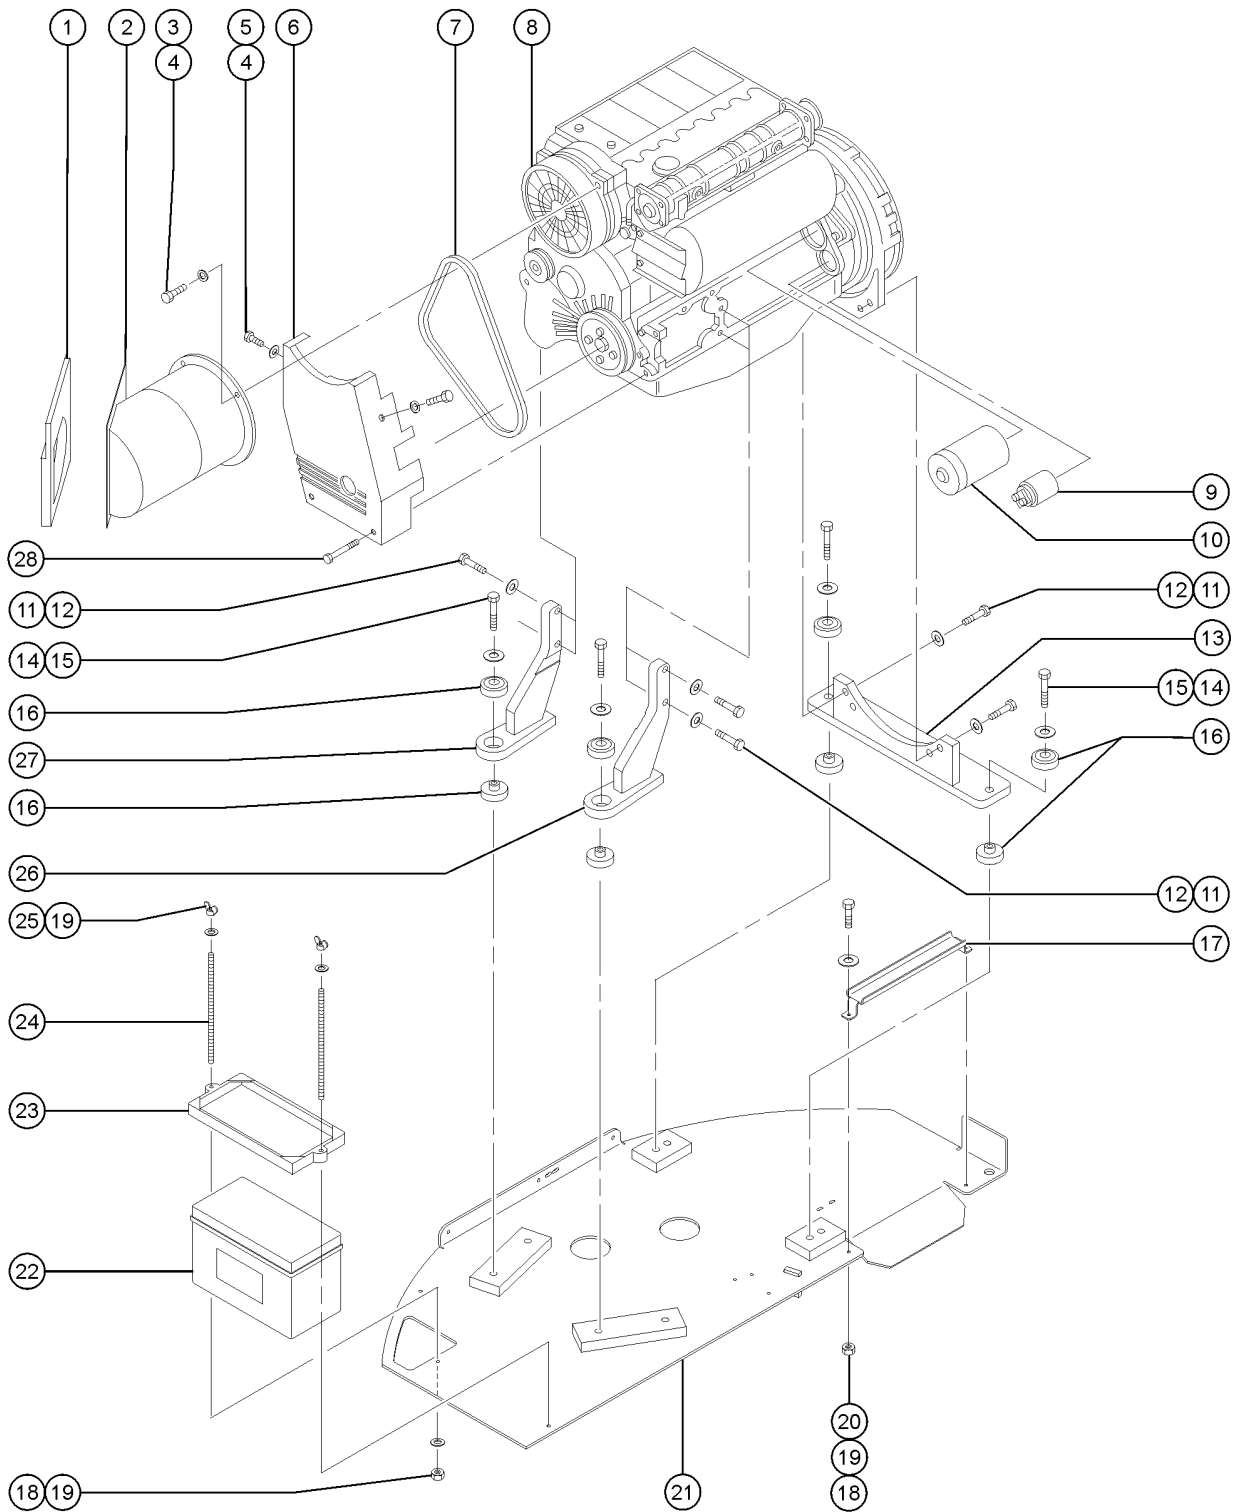

403.1 Deutz F4L 1011F Engine - View 1

<i>Item</i>	<i>Part No.</i>	<i>Description</i>	<i>Qty.</i>
25	8170GT	NUT,WING,1/4-20	
26	32748GT	WELMENT,DEUTZ ENGINE MOUNT	1
27	32749GT	WELDMENT,DEUTZ ENGINE MOUNT	1
28	49401GT	SCREW,HHC,M8 X 100