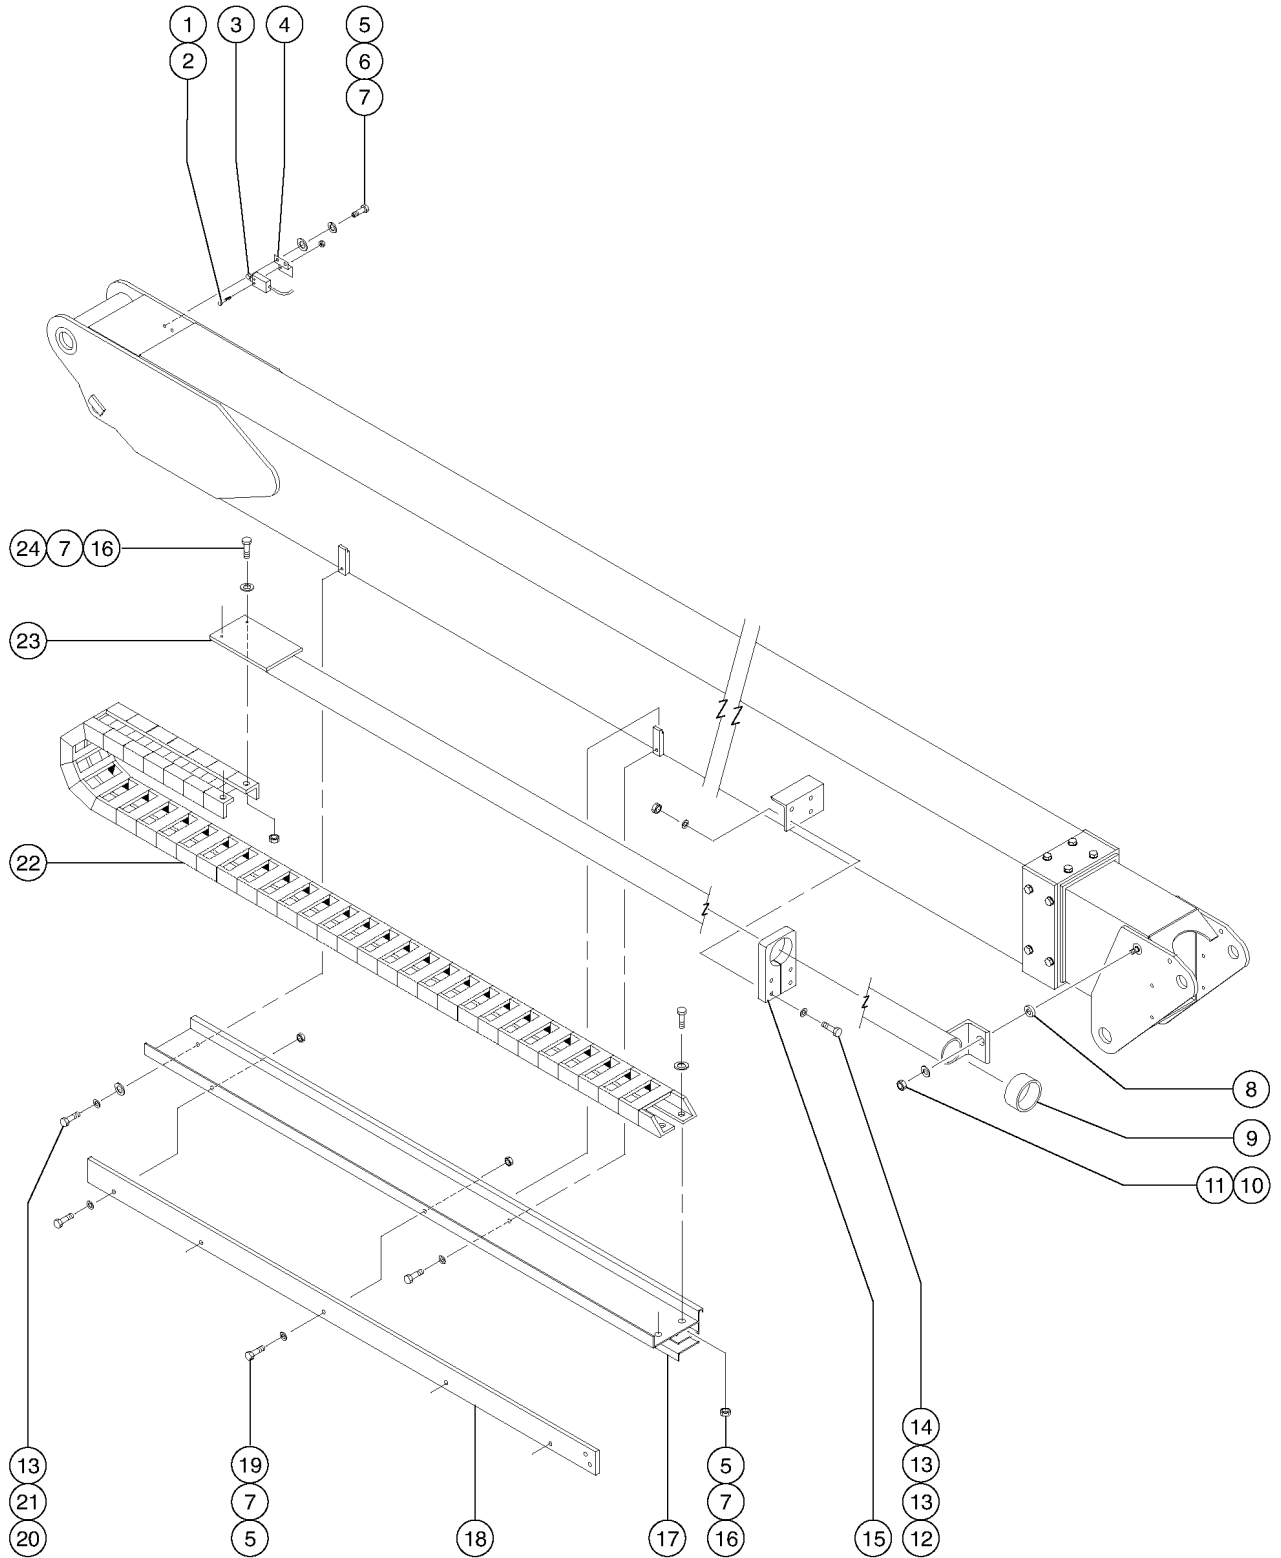

506.1 Cable Track

Item	Part No.	Description	Qty.
1	22541GT	SCREW,RHM,10-32 X 1.5	
2	6178GT	NUT, NYLOCK, 10-32	
3	89184GT	HARNESS,PRIMARY BOOM,STOW,Z60 to SN 4495	1
3-	102173GT	HARNESS,PRIMARY BOOM STOW,Z60 from SN 4496	
3-	88356-146R3GT	SWITCH,LIMIT,W/ROLLER ARM	
3-	19491GT	CONTACTOR,LIMIT SWITCH	
4	46002PGT	UPPR. LIMIT SWITCH BRKT.,BLUE	1
5	8914GT	SCREW,HHC,1/4-20 X .625	
6	6356GT	WASHER,LOCK, .25	
7	6638GT	WASHER, FLAT, USS, 1/4"Y	
8	30388GT	PIVOT TUBE/SPACER Z60	2
9	30387GT	CABLE PROTECTOR	1
10	6198GT	NUT, NYLOCK, 1/2-13	
11	6095GT	WASHER,FLAT,USS,1/2",Y	
12	13918GT	SCREW,HHC,3/8-16 X 1.75,GRD.8	4
13	5397GT	WASHER,FLAT,USS,5/16",Y	
14	7713GT	NUT, LP NYLOCK, 3/8-16	
15	30389GT	TRACK TUBE GUIDE	1
16	6091GT	NUT, NYLOCK, 1/4-20	
17	102529GT	CABLE TRACK CHANNEL ASSY,Z-60	1
17-	27258GT	TRIM,RUBBER EDGE,5/8 (BY INCH) order as needed	
18	102703GT	COVER,DRILLED***	1
19	6889GT	NUT,LP NYLOCK,1/4-20	
20	8255GT	SCREW,HHC,3/8-16 X .75	
21	6021GT	WASHER,LOCK,.375	
22	30377GT	TRACK,PLASTIC CABLE,43 LINKS	1
22-	58919GT	REPAIR LINK,7 LINKS***	
22-	58927GT	LINK,NYLATRAC KS6-5.4***	