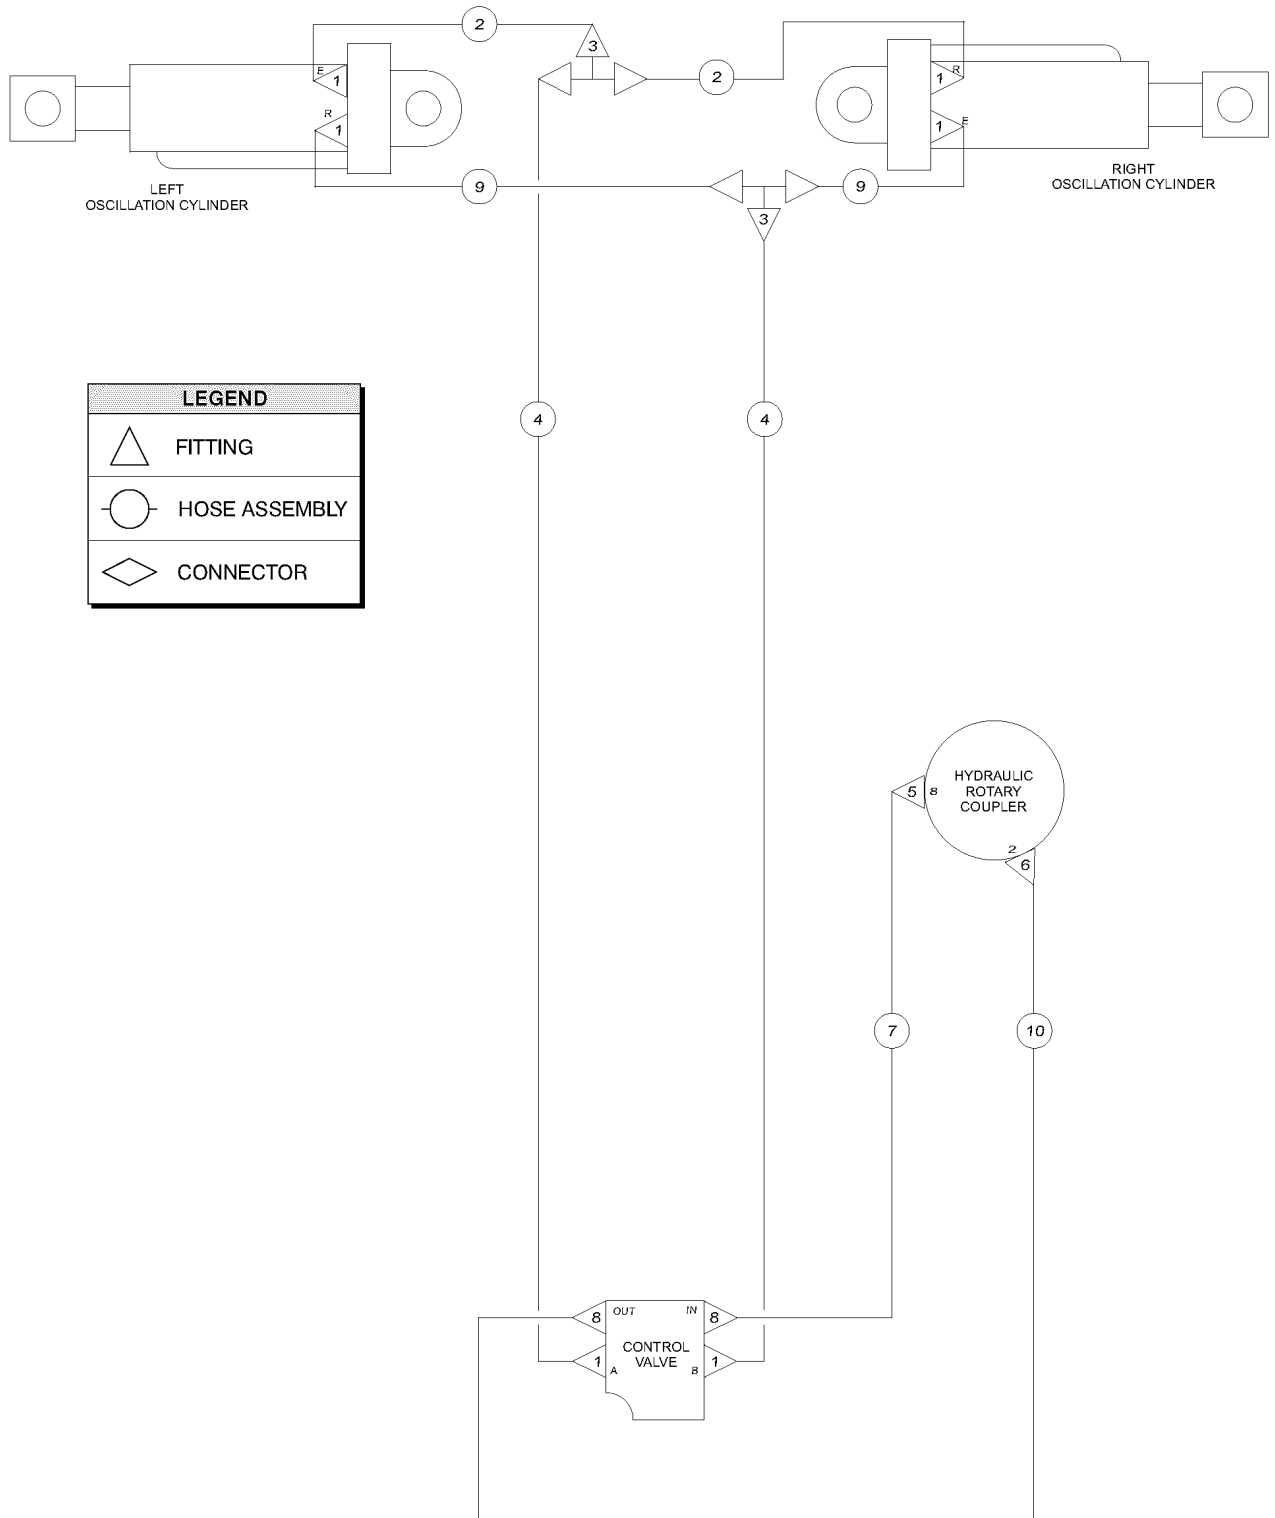

713.1 4WD Drive Oscillate System (to SN 4385)

713.1 4WD Drive Oscillate System (to SN 4385)

<i>Item</i>	<i>Part No.</i>	<i>Description</i>	<i>Qty.</i>
	49613GT	PLUG AND CAP KIT-SERVICE,ORFS*	
	49612GT	O-RING KIT (ORFS FITTINGS)	
1	48916GT	CONN, 520120-6	6
2	49128-3409GT	HOSE ASEMBLY HOSE ASSEMBLY 3/8	2
3	53980GT	TEE,BRANCH,520433-6	2
4	89554-10313GT	HOSE ASSY, 3/8" STR M,90 FM	2
5	48942GT	ELBOW, 90, 24 C5OLO-S	1
6	48937GT	ELBOW,45D,520320-8	1
7	49110-6992GT	HOSE ASSEMBLY,1/2"	1
8	48932GT	FITTING,ELBOW,90D,520220-8***	2
9	49128-3209GT	HOSE ASEMBLY HOSE ASSEMBLY 3/8	2
10	49110-6692GT	HOSE ASSEMBLY,1/2"	1