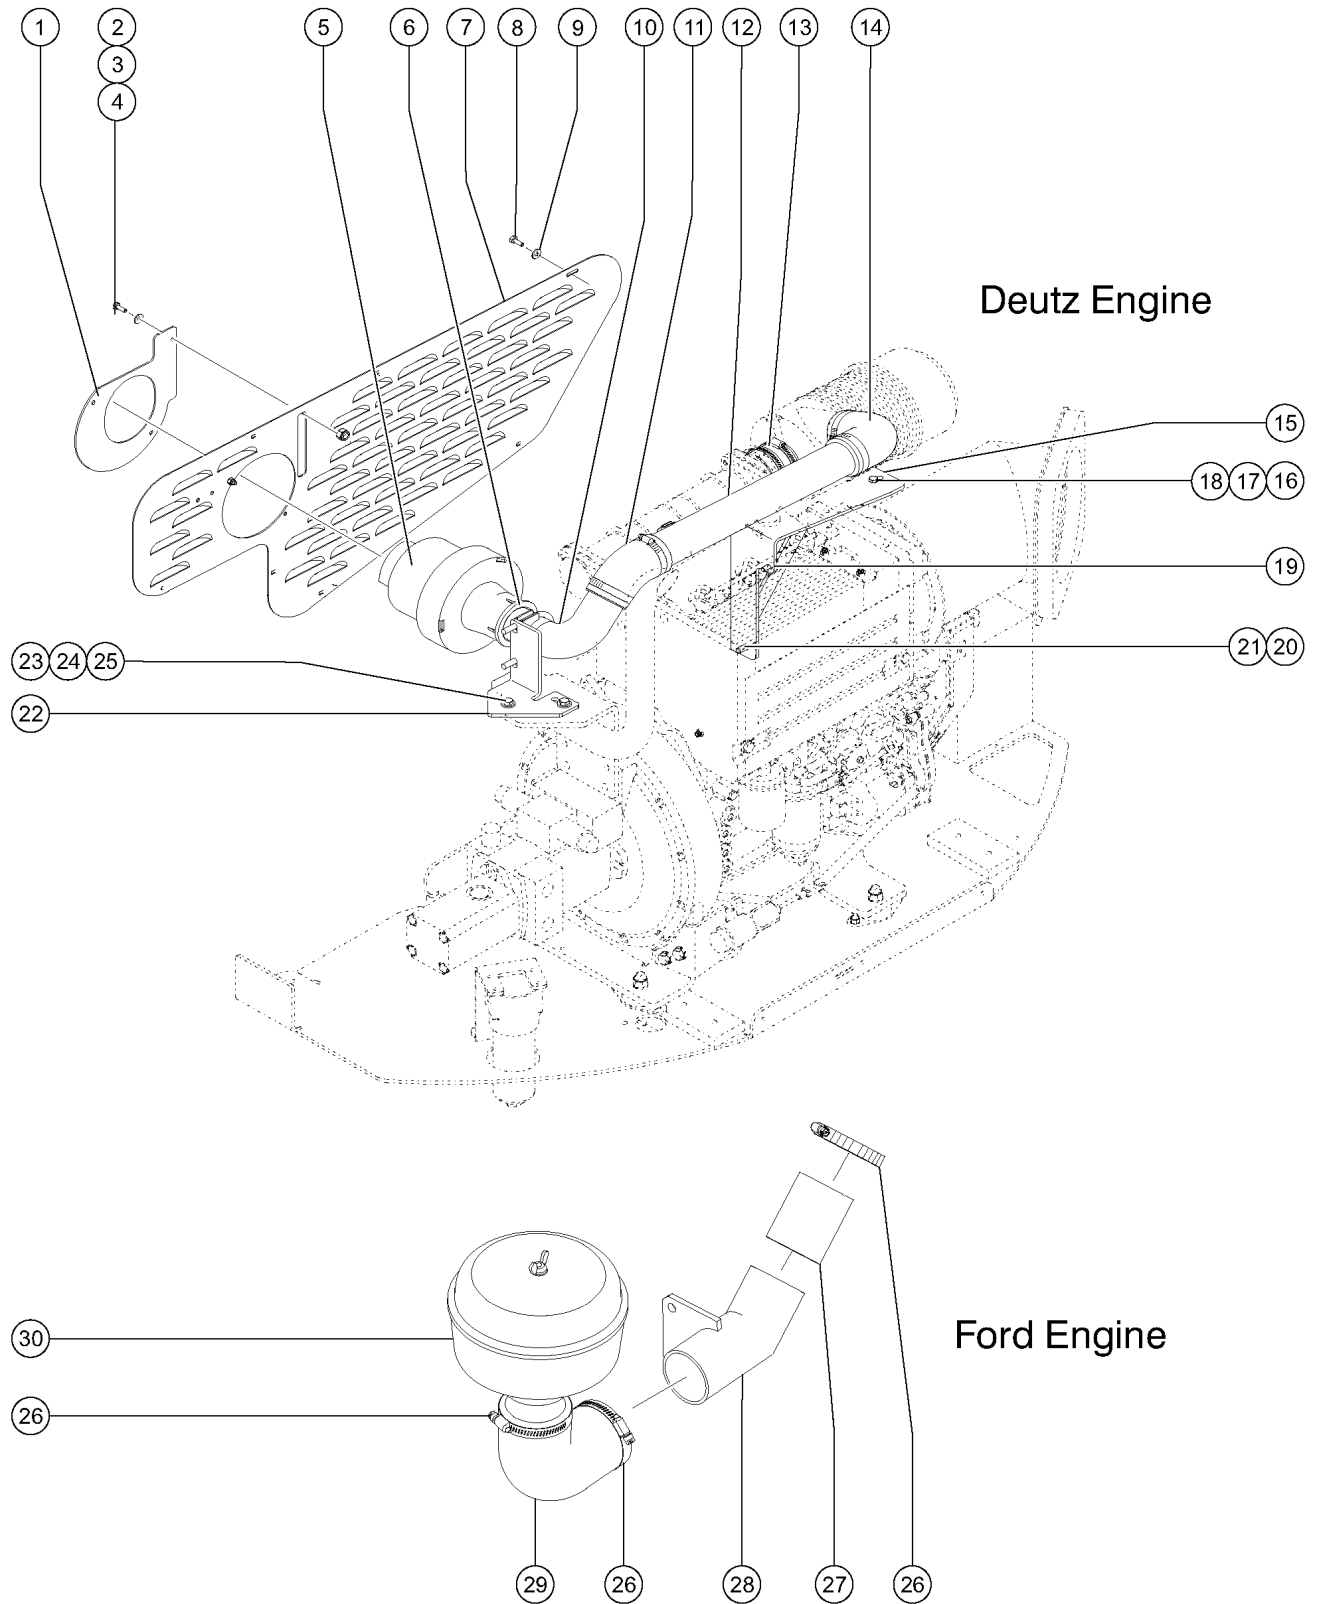

819.1 Hostile Environment - Engine Air Pre-cleaners

819.1 Hostile Environment - Engine Air Pre-cleaners

<i>Item</i>	<i>Part No.</i>	<i>Description</i>	<i>Qty.</i>
24	6097GT	WASHER,FLAT,USS,3/8",Y	
25	4828GT	NUT,NYLOCK,3/8-16	
26	30971GT	CLAMP,HOSE,3.00"	3
27	35067GT	TUBE,RD,ALUM 2.5 X .083	3
28	34894GT	WELDMENT,AIR CLEANER	
29	34164GT	ELBOW,90 DEGR,RUBBER,2.5" I.D.*	1
30	34959GT	PRECLEANER,AIR INTAKE***	1