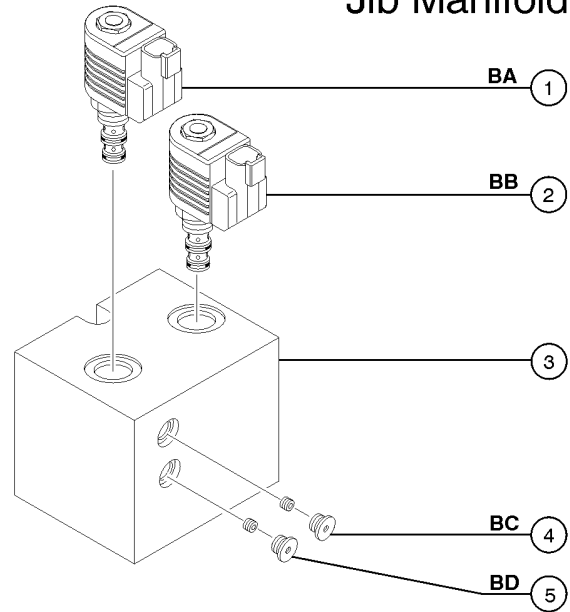

Jib Manifold