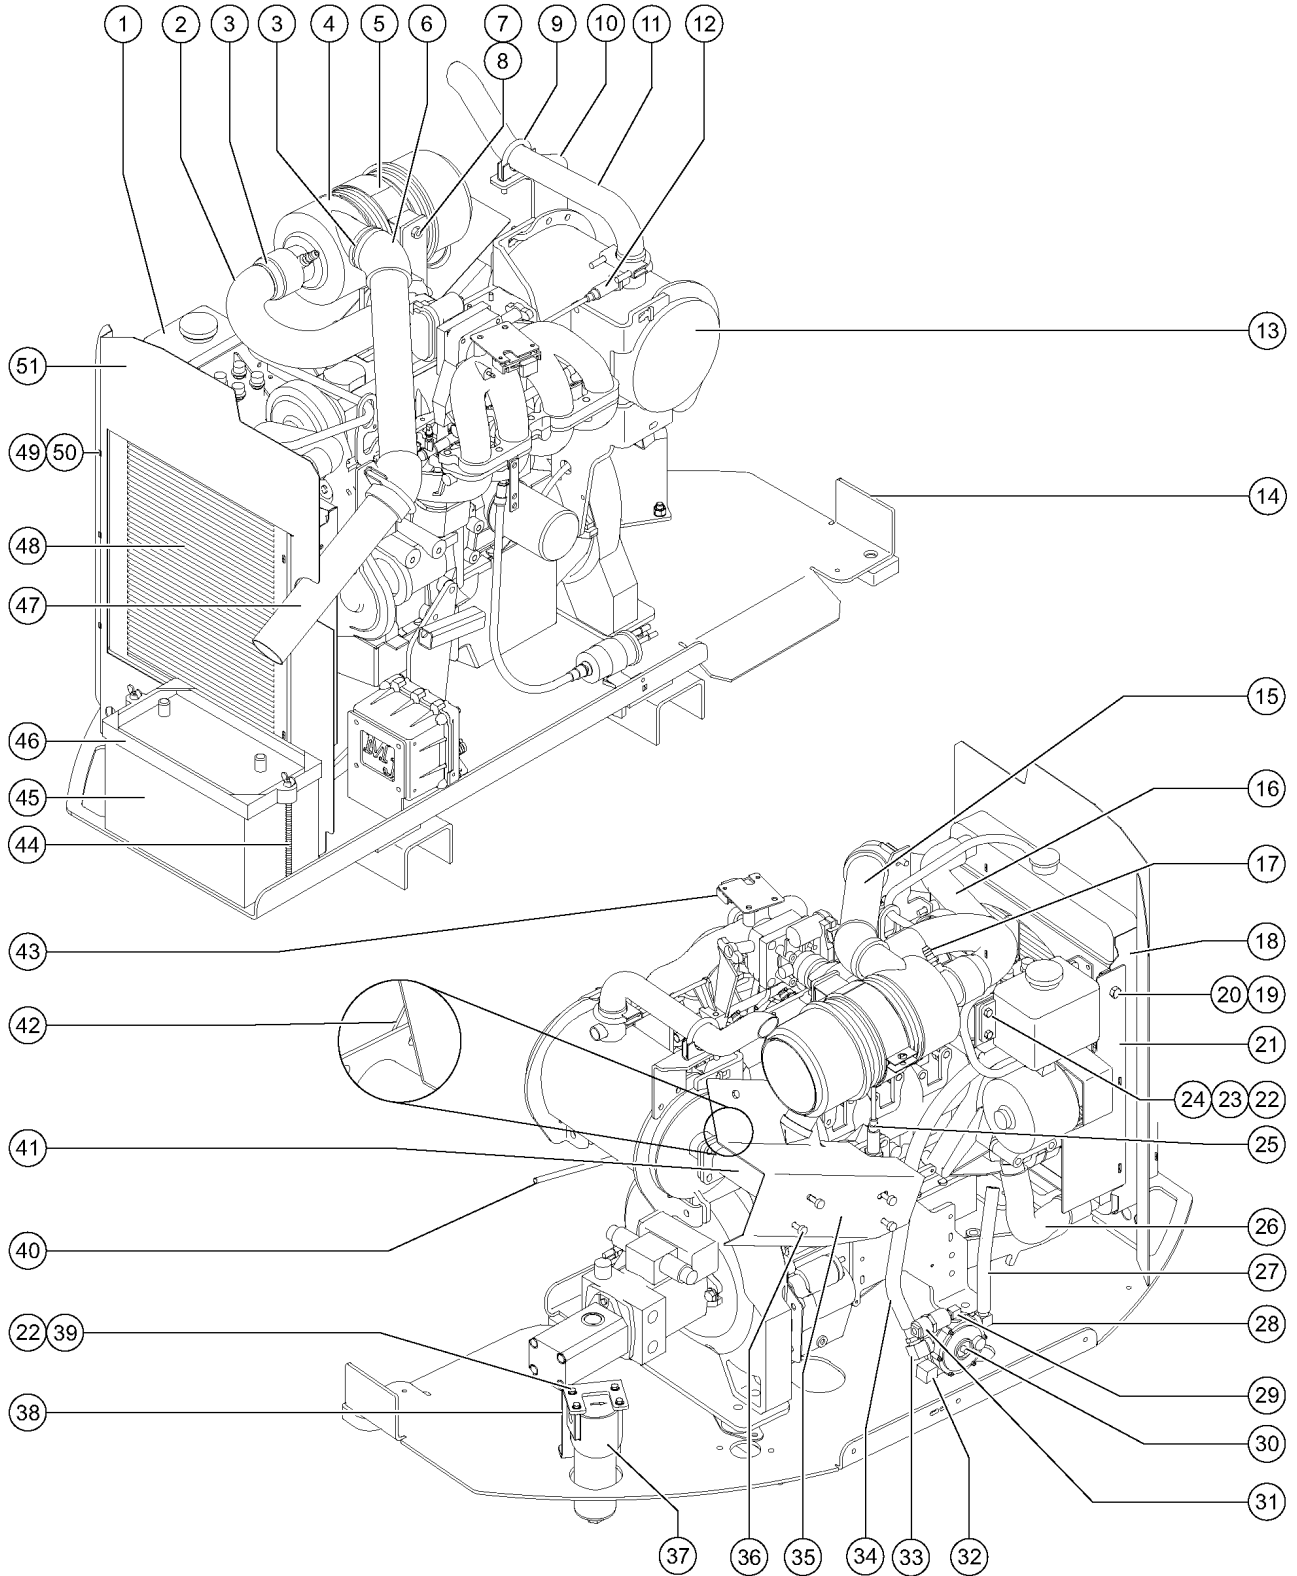

409.1 Ford LRG-425 EFI Engine - View 1 (from SN 4546)

Item	Part No.	Description	Qty.
	49735GT	ENGINE,FORD LRG 425,EFIZ45 (remanufactured long block only, does not include starter, alternator, radiator or fuel system)	.....
	102107GT	HARNESS,FORD EFI 2004	
	57767GT	SCRUBBER,EXHAUST,FORD,EFI	
	27412GT	PIVOT STOP BRACKET,AWP2 30/36	
	35817GT	STUD,EXHAUST MANIFOLD-FORD,LRG	
	35818GT	NUT,EXHAUST MANIFOLD-FORD,LRG	
1	1279268GT	BOTTLE, COOLANT RECOVERY, 2QT	1
1-	72327GT	CAP, COOLANT RET SYS(54071)	
1-	6833GT	CLAMP,0.50,#8 X 1/4,RUB CUSH	
2	88847GT	HOSE,AIR CLEANER TO INTAKE	1
3	45435GT	CLAMP,HOSE,2.50"	3
4	111634GT	AIR CLEANER,FORD,T3	1
4-	38922GT	ELBOW,90DEG.1/8MPT-5/16 BARB	
4-	227988GT	VACUATOR VALVE	
4-	77295GT	FILTER ELEMENT,AIR,NOLFF LPG	
4-	58247GT	AIR CLEANER CAP/ FORD/NOLFF***	
4-	1277991GT	CLIP,AIR CLEANER COVER (58247) for 58247	
5	53952GT	BRKT,AIR CLEANER ORIENTATION**	1
6	33361GT	ELBOW,45 DEGR,RUBBER,2.5" I.D.	2
7	6782GT	NUT, NYLOCK, 5/16-18	
8	10107GT	SCREW,HHC,5/16-18 X .75	
9	102121GT	CLAMP,MUFFLER,1-7/8 IN.	2
10	102109PGT	FORMING,MUFFLER SUPPORT,PNTD.	1
11	102009GT	TAILPIPE,FORD LRG 425, S40/S45	1
12	106486GT	SENSOR,AIR,CAT MONITOR***	1
13	106178GT	WELDMENT,MUFFLER,FORD TIER2	1
13	55030GT	MUFFLER,PURIS40,S&Z60,S80 FORD	
14	89954GT	WELDMENT,ENGINE TRAY,Z60	1