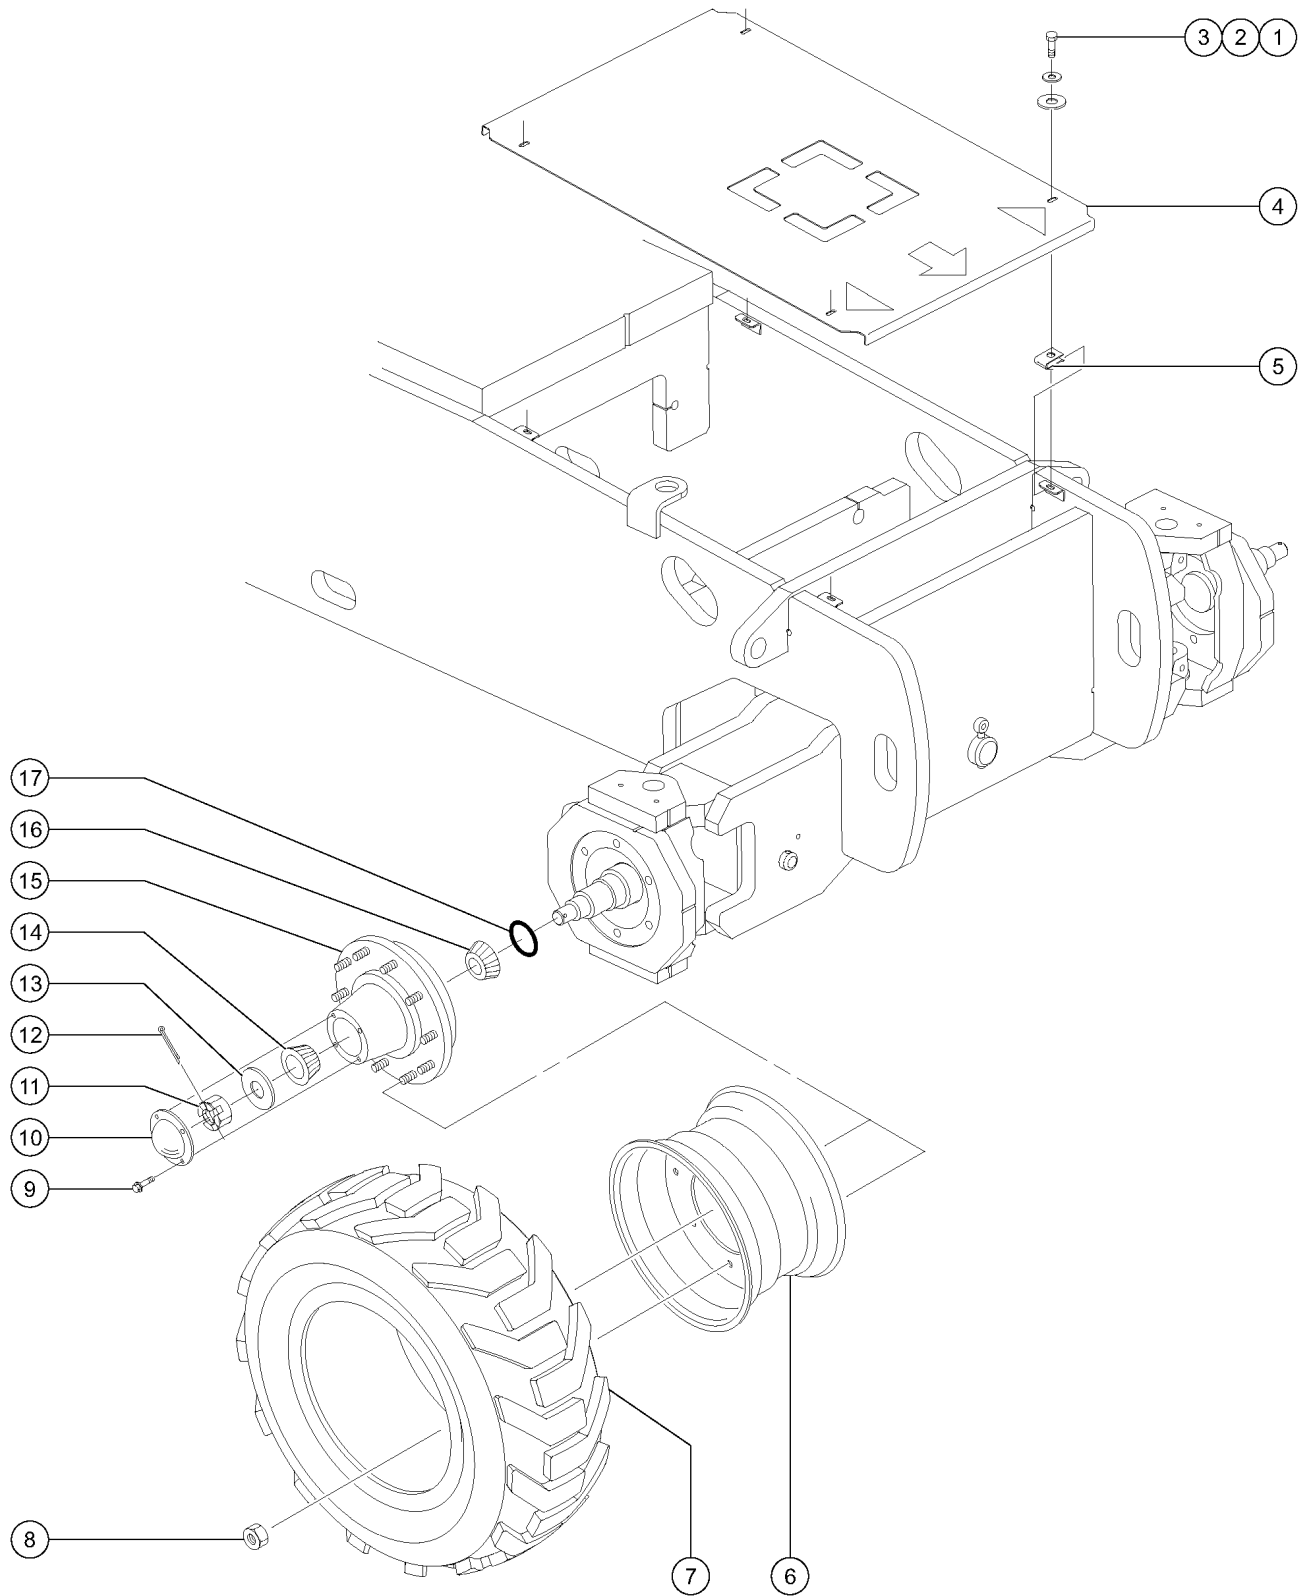

205.1 2WD Steer Axle - Wheels and Hubs

205.1 2WD Steer Axle - Wheels and Hubs

Item	Part No.	Description	Qty.
1	6090GT	SCREW, HHC, 1/4-20 X .75	
2	6356GT	WASHER, LOCK, .25	
3	6638GT	WASHER, FLAT, USS, 1/4"Y	
4	75863GT	COVER ASSEMBLY W/DECALS-STEER	1
5	56912GT	SPRING CLIP, 1/4-20, .025-.15X.54,ZAG	
6		Ref. Wheel (refer to 204.1)	
7	73258GT	TIRE & WHEEL ASSY: AIR right side	
7-	73257GT	TIRE & WHEEL ASSY: AIR left side	
7-	73261GT	TIRE & WHEEL ASSY,FOAM*** right side	
7-	73260GT	TIRE & WHEEL ASSY,FOAM*** left side	
8	54627GT	NUT,LUG,5/8-18 X 90 DEGREE,Z45	16
9	13002GT	SCREW,HHC,5/16-18 X 1 GR5	
10	53985GT	CAP, DUST	2
11	53989GT	NUT,CASTLE, 1-1/4 - 12 UNF	2
12	53990GT	PIN, COTTER, 732 DIA	2
13	53988GT	WASHER, PLATE	2
13-	53992GT	RUBBER GASKET	
14	53987GT	OUTER BEARING	2
15		Contact service department	2
15-	53994GT	STUD, HUB, 5/8-18 X 2 1/2	
15-	53993GT	KIT,BEARING, Z60	
16	53986GT	INNER BEARING	2
17	53991GT	SEAL, GREASE	2