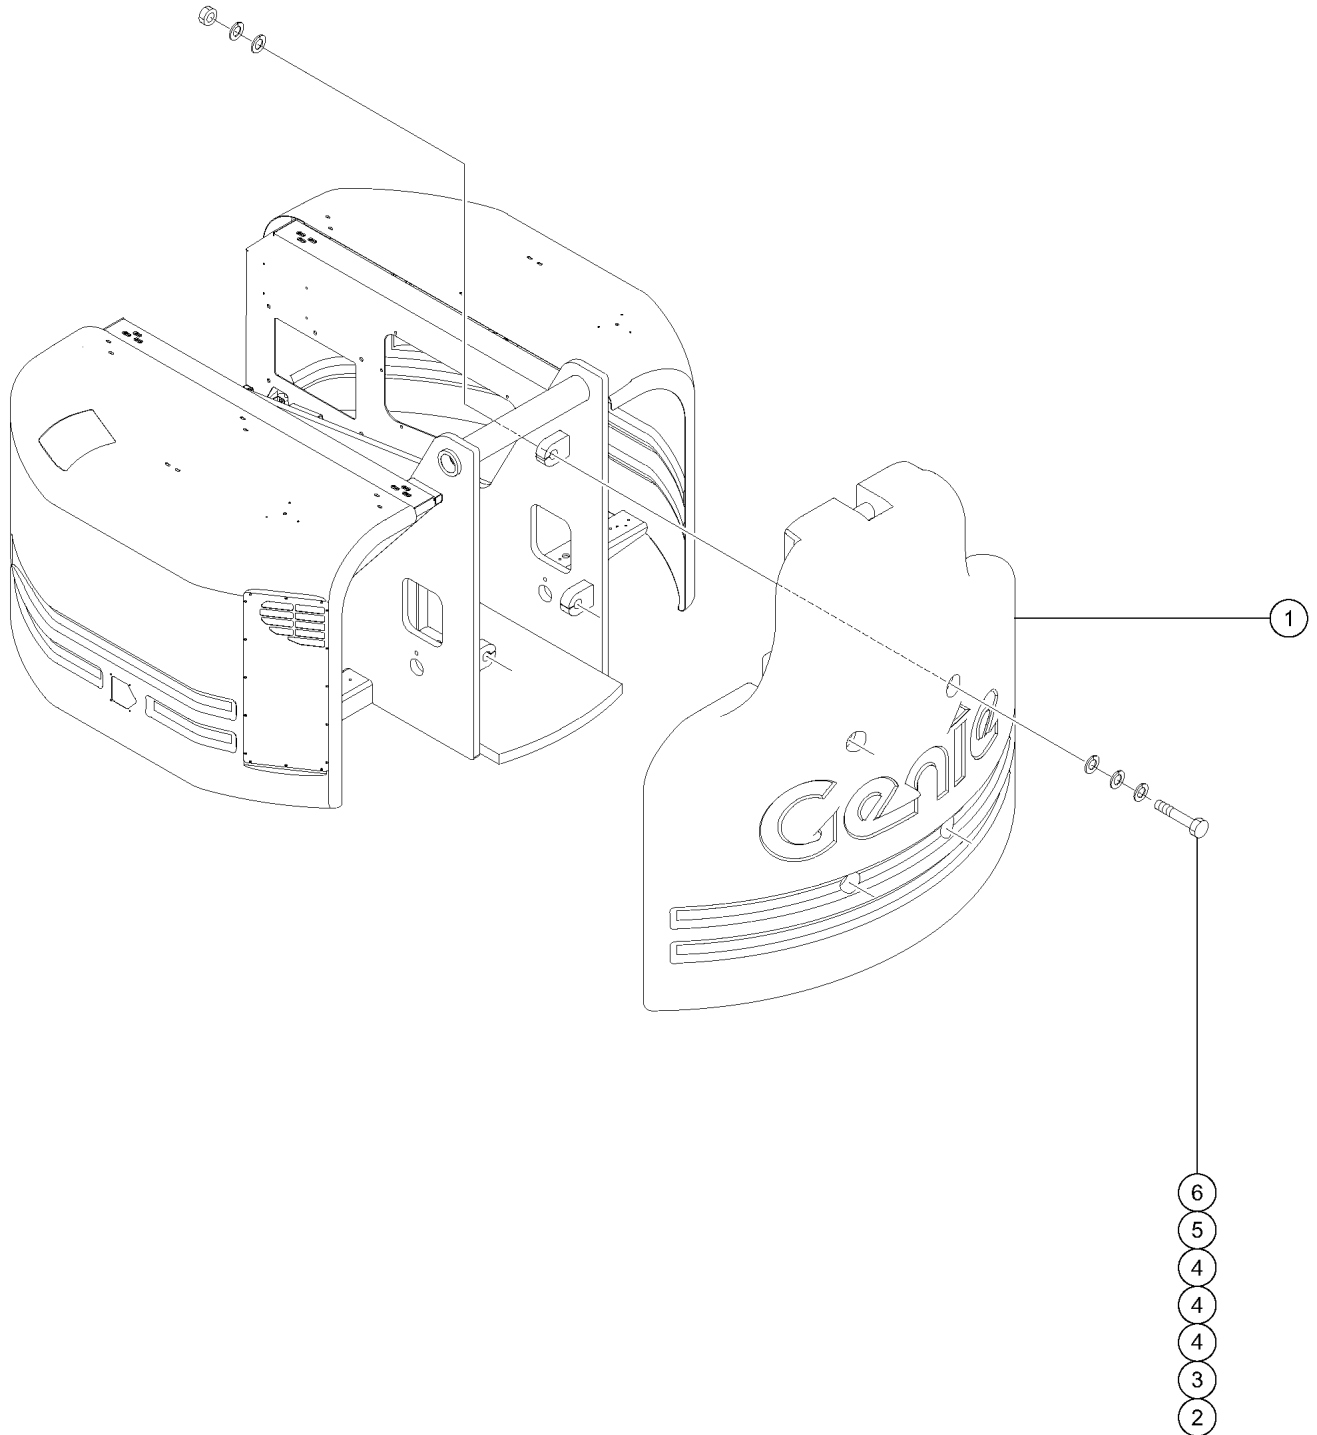

309.1 Turntable Counterweight

309.1 Turntable Counterweight

<i>Item</i>	<i>Part No.</i>	<i>Description</i>	<i>Qty.</i>
1	111371GT	Z60 CW ASSY W/WORD DECALS	1
1-	111372GT	Z60 CW ASSY W/SYMBOL DECALS	
2	228842GT	SCREW,HHC,1-8 X 16, GRD 2	
3	13775GT	WASHER,FLAT,1.063 X 2 X .134	
4	38859GT	WASHER,FLAT,USS,1",Y	
5	29605GT	WASHER,LOCK,1"	
6	33265GT	NUT,HEX,1-8