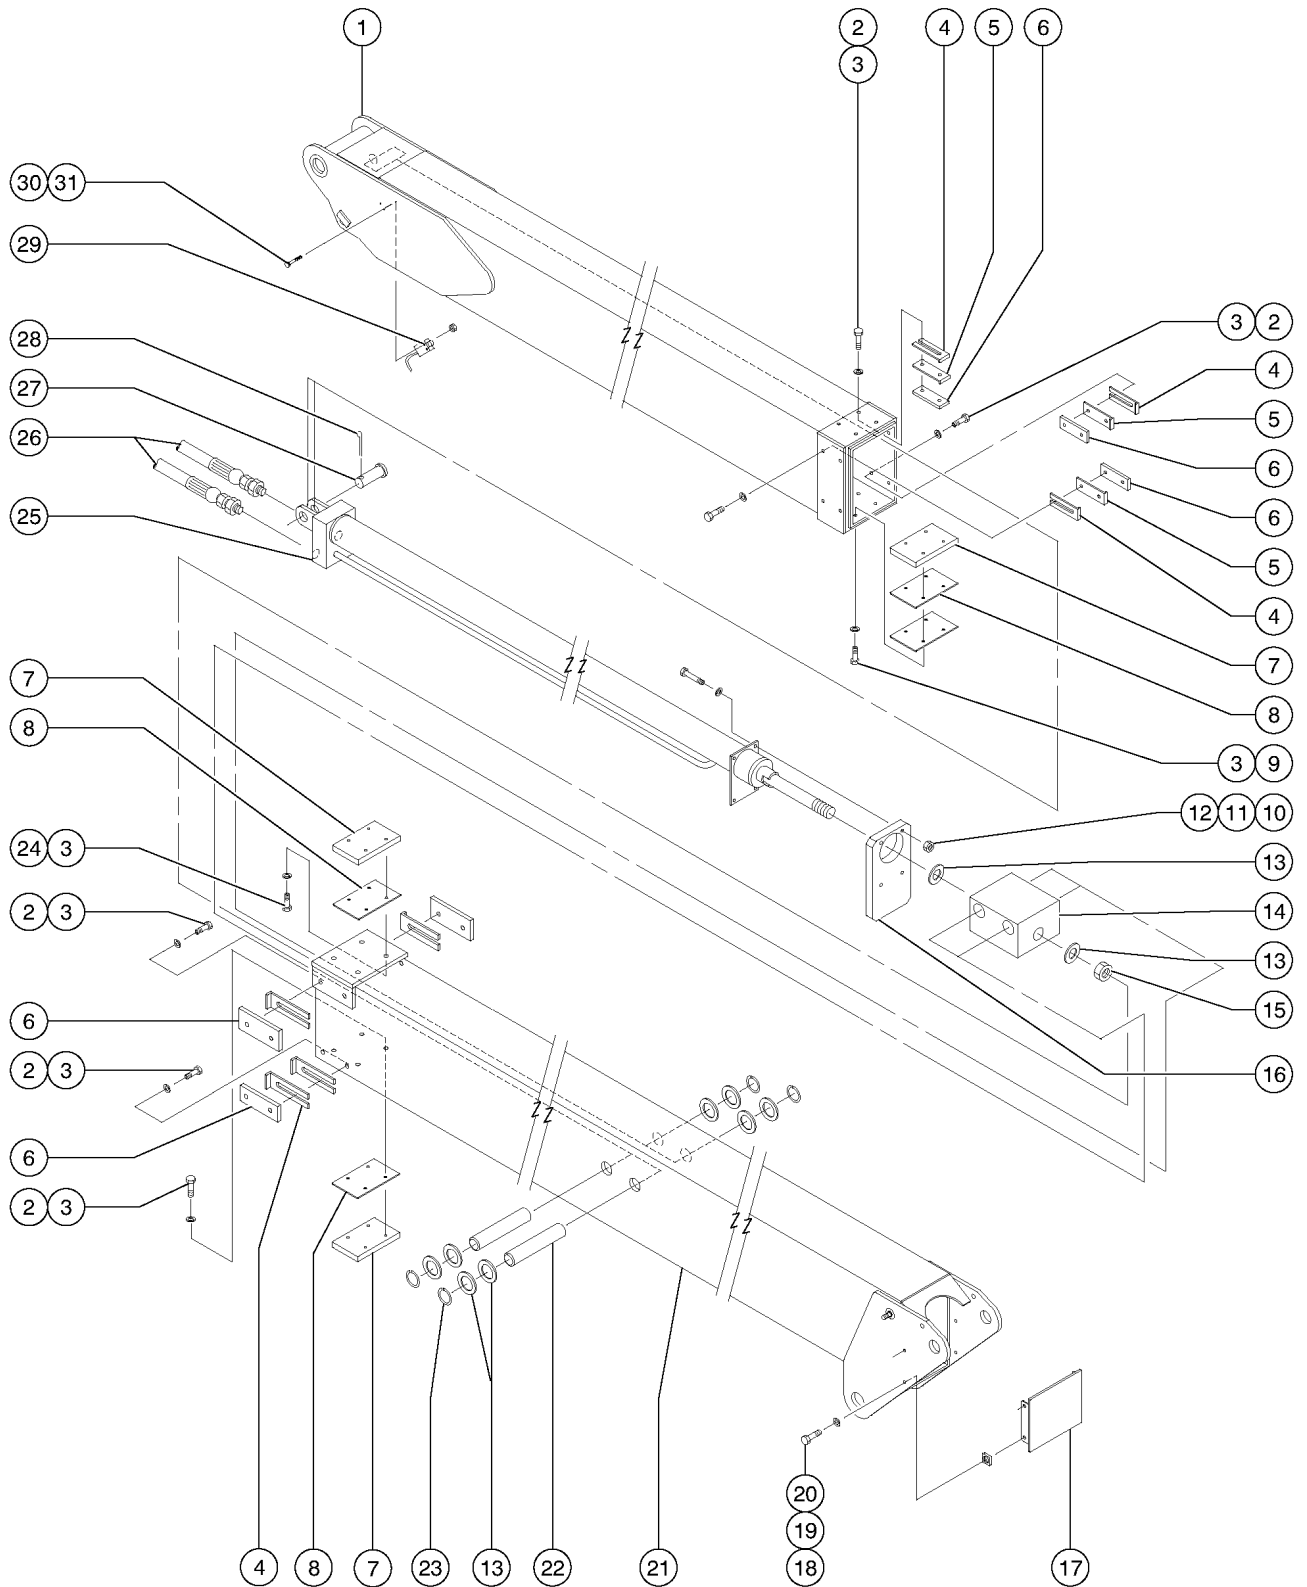

505.1 Primary and Extension Booms

505.1 Primary and Extension Booms

Item	Part No.	Description	Qty.
1	102986GT	PRI BOOM TUBE ASSY W/WORD DECA	1
1-	102987GT	PRI BOOM TUBE ASSY W/SYM DECAL	
2	6175GT	SCREW,HHC,3/8-16 X 1	
3	6021GT	WASHER,LOCK,.375	
4	29080GT	SHIM,WEAR PAD,5X 1.5 16GA	
5	38620GT	SHIM,WEAR PAD,5 X 1.5,14GA	
6	30137GT	WEAR PAD,5 X 1.5 X .50 W/NUTS	9
7	30139GT	WEAR PAD,6.5 X 5 X.625 W/INSER	3
8	30472GT	SHIM,PRIMARY BOOM,.064 THK.	
9	6019GT	SCREW,HHC,3/8-16 X 1.25 GRD 5	
10	6091GT	NUT, NYLOCK, 1/4-20	
11	6638GT	WASHER, FLAT, USS, 1/4"Y	
12	8179GT	SCREW,HHC,1/4-20 X 2.25	
13	30255GT	WASHER,SHIM,1.27 X 2.13 X .062	
14	30116GT	CYLINDER MOUNT BAR	1
15	45303GT	NUT,NYLOCK,1.125-12	
16	30272GT	PAD,EXTENSION CYLINDER	1
17	30021GT	EXTENSION TUBE END CAP	1
18	6888GT	SCREW,HHC,1/4-20 X 1	
19	6356GT	WASHER,LOCK,.25	
20	56912GT	SPRING CLIP,1/4-20,.025-.15X.54,ZAG	
21	31086GT	EXTENSION BOOM TUBE ASSY,Z60	1
21-	30434GT	BEARING,1.25IDX1.50ODX0.88L	
22	30186GT	PIN,1.25DIAX6.67LG,2RING	2
23	824164GT	SNAP RING, EXTERNAL,1.25, ZAG	4
24	8255GT	SCREW,HHC,3/8-16 X .75	
25	111177GT	CYL,EXT 2.5 X 112.25,Z60 replaces older cylinder 89060	1
25A-	36648GT	VALVE,COUNTERBALANCE 2500 PSI* use with cylinder 111177 (extend)