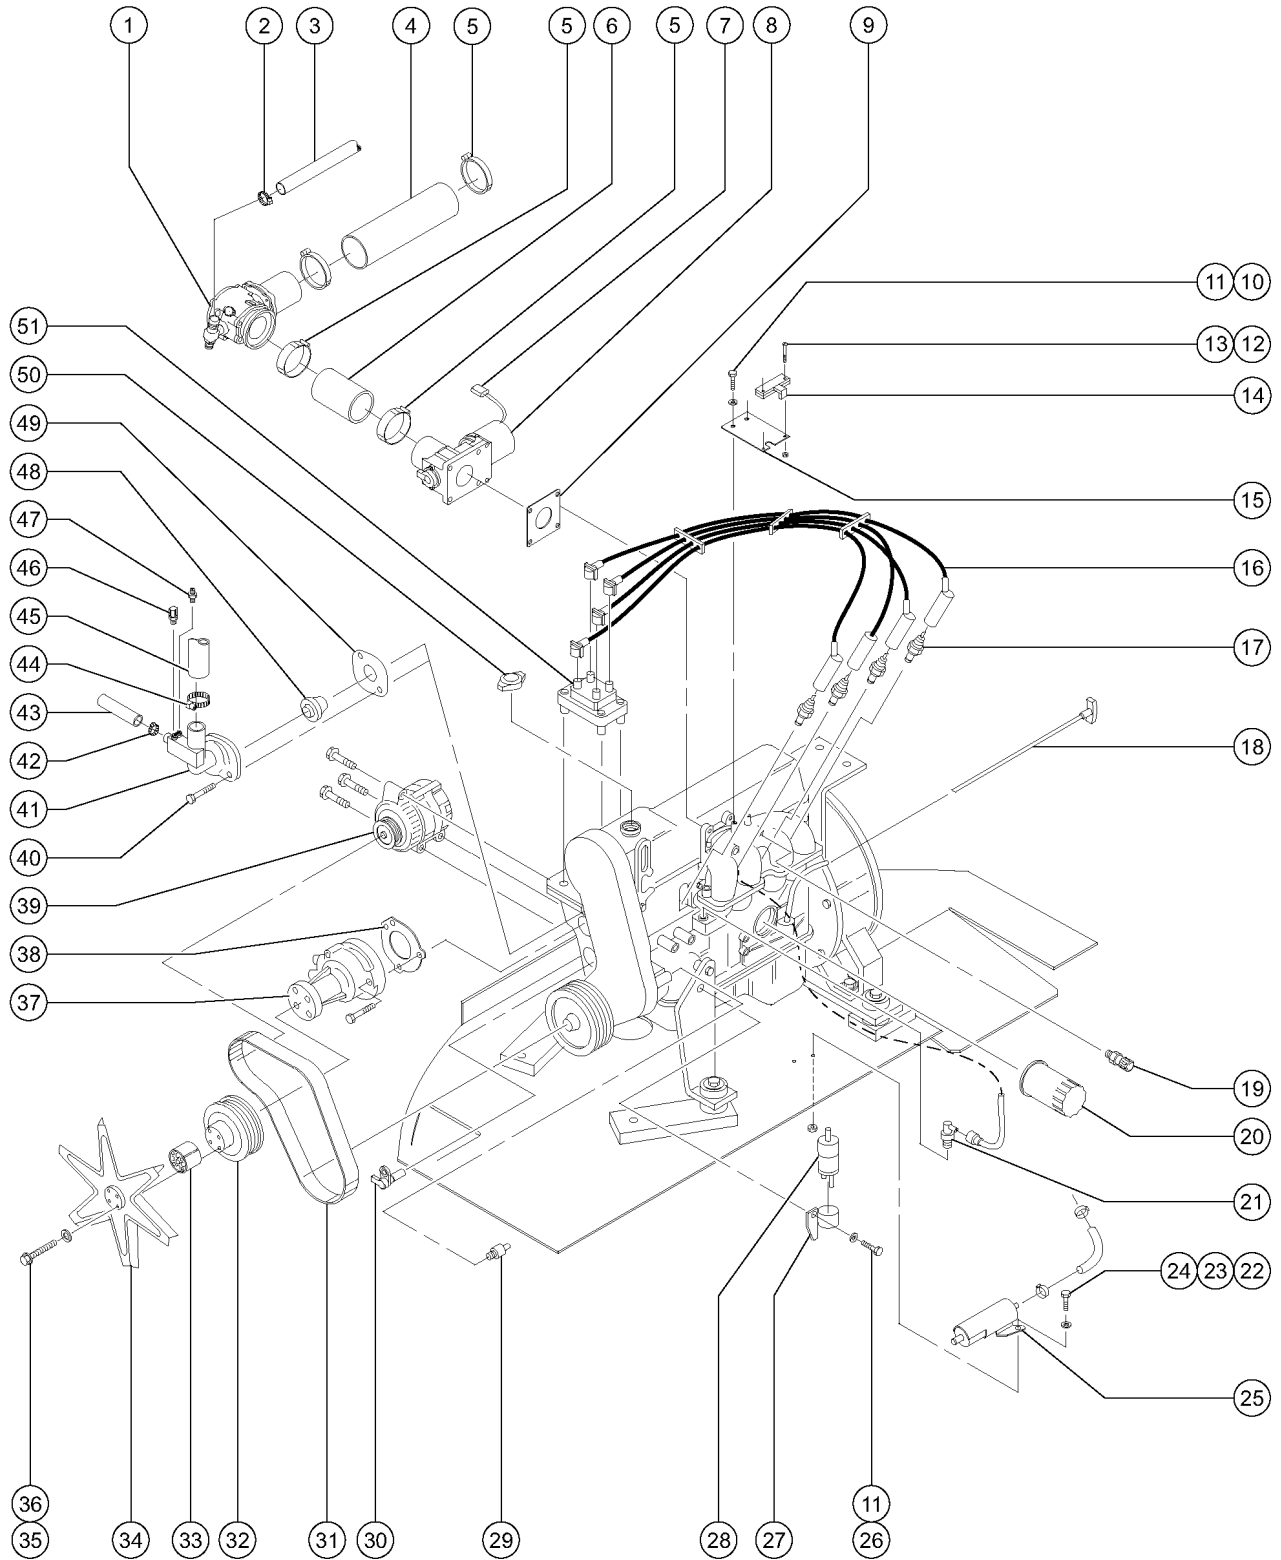

406.1 Ford LRG-425 EFI Engine - View 1 (to SN 4163)

406.1 Ford LRG-425 EFI Engine - View 1 (to SN 4163)

<i>Item</i>	<i>Part No.</i>	<i>Description</i>	<i>Qty.</i>
45	54862GT	HOSE,UPPER RADIATOR,Z45	1
46	33972GT	SENSOR,COOLANT TEMP*	1
47	65456GT	SENDING UNIT-H20TMP LRG425EFI*	1
48	33966GT	THERMOSTAT, FORD LRG	1
49	52575GT	GASKET,THERM.HSNG O-RING	1
50	49881GT	OIL FILLER CAP FOR LRG ENGINE	1
51	33970GT	COIL, ELECTRONIC IGN., FORD	1