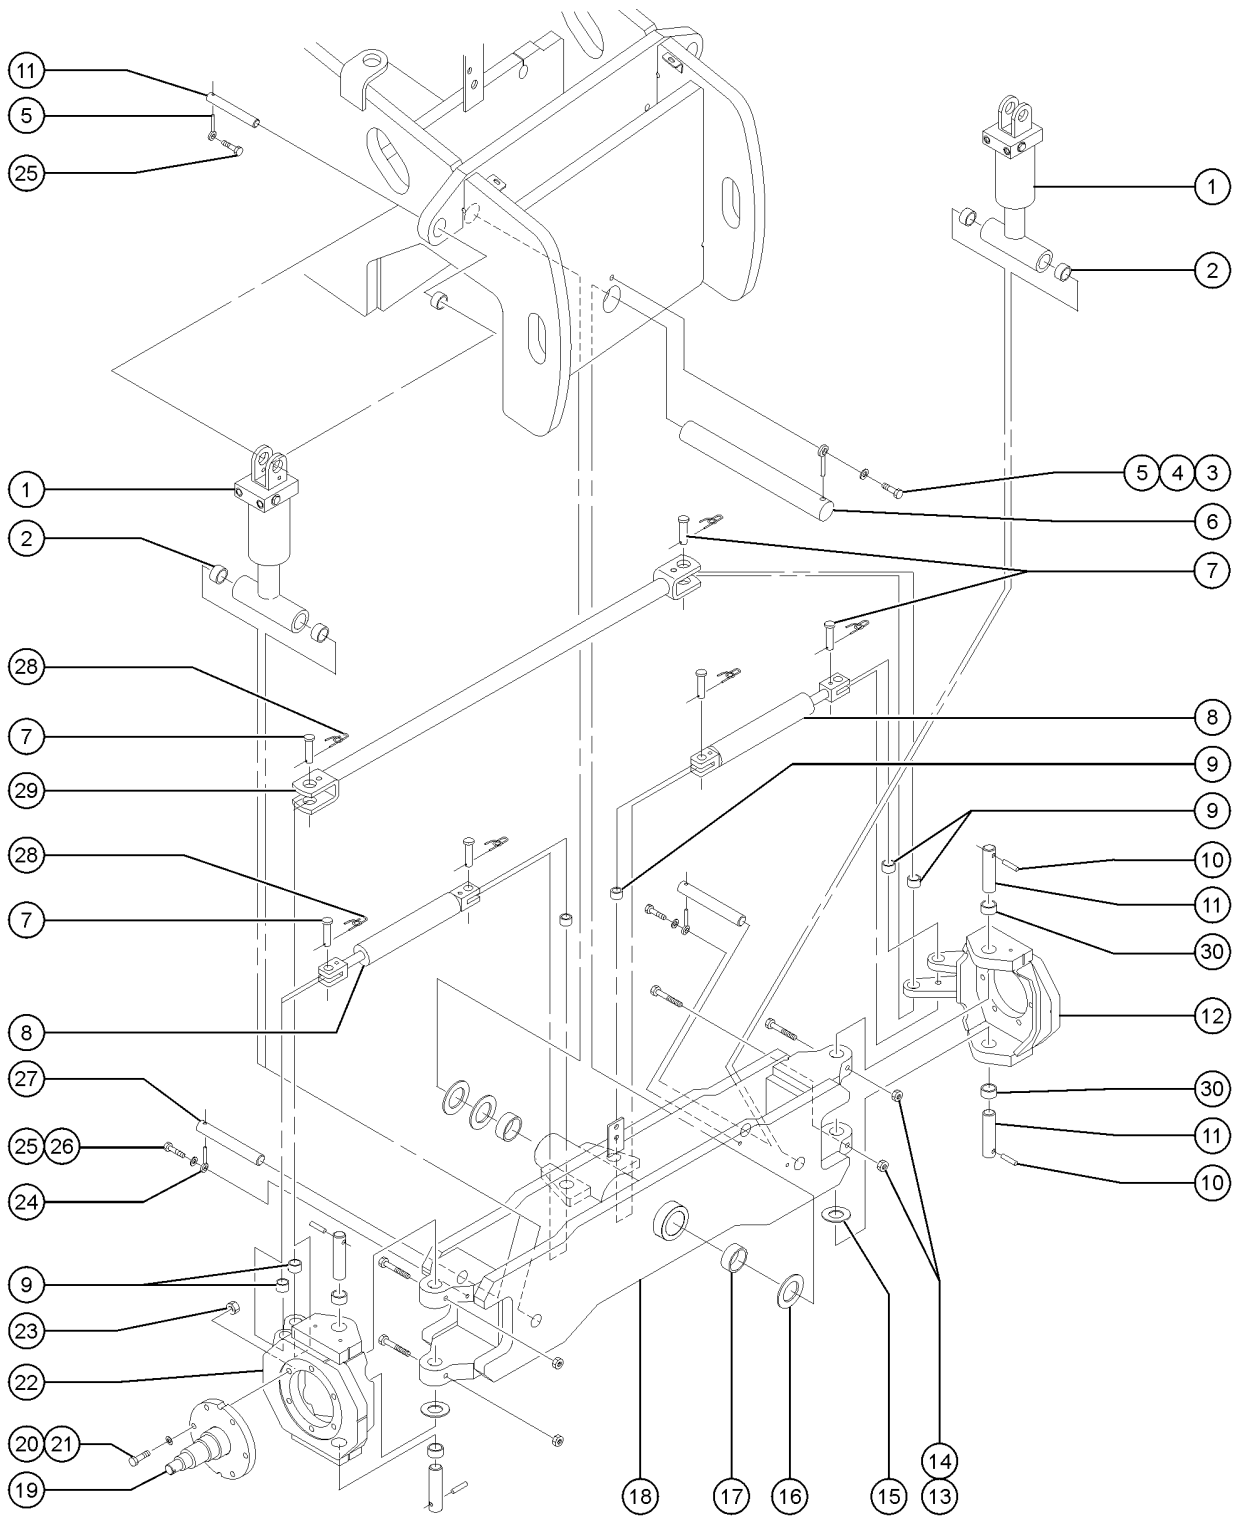

201.1 2WD Steer Axle Linkage, Oscillate Models

Item	Part No.	Description	Qty.
1	89675GT	CYLINDER, OSCILLATE*** includes item 2	2
1-	89295GT	SEAL KIT,CYLINDER (63189)	
1-	32722GT	VALVE,COUNTERBAL.CBCG-LJN@3000	
2	45071GT	BEARING,1.5IDX1.75ODX1.5L	8
3	8177GT	SCREW,HHC,1/2-13 X 1.5	
4	6033GT	WASHER,LOCK,0.5"	
5	1256267GT	ROD END,.5 X 3.75,ZAG	3
6	73766GT	PIN,2.5 DIA X 23.88 LG	1
7	19440GT	PIN,CLEVIS,1 X 2.5 LG	6
8	59460GT	CYLINDER,STEERING***	2
8-	89294GT	SEAL KIT CYLINDER (59460)	
9	53452GT	BEARING,1.00IDX1.50ODX1.00L	6
10	14815GT	PIN,ROLL,SST,.25 X 2.25	
11	53081GT	PIN,1.50DIAX4.76LG,2HOLE	6
12	89328GT	YOKE PIVOT ASSEMBLY, GROUND CO includes items 9 and 30	1
13	6086GT	NUT,LP NYLOCK,1/2-13	
14	8220GT	SCREW,HHC,1/2-13 X 4	
15	45074GT	WASHER,THRUST,1.5 X 3.5 X .187	
16	29746GT	WASHER,FLAT,2.5 X 4 X .062	
17	27698GT	BEARING,2.50IDX2.75ODX2.00L	2
18	89329GT	STEER AXLE ASSEMBLY includes items 9 and 17	1
19	89005GT	WELDMENT,SPINDLE	2
20	53909GT	SCREW,HHC,5/8-11 X 4.0 GR8	12
21	89682GT	WASHER,FLAT,HARDENED.656X1.313	
22	89330GT	YOKE PIVOT ASSEMBLY, TANK SID includes items 9 and 30	1
23	6024GT	NUT,NYLOCK,5/8-11	
24	825019GT	ROD END, .375X3.69, ZAG	2
25	6175GT	SCREW,HHC,3/8-16 X 1	

201.1 2WD Steer Axle Linkage, Oscillate Models