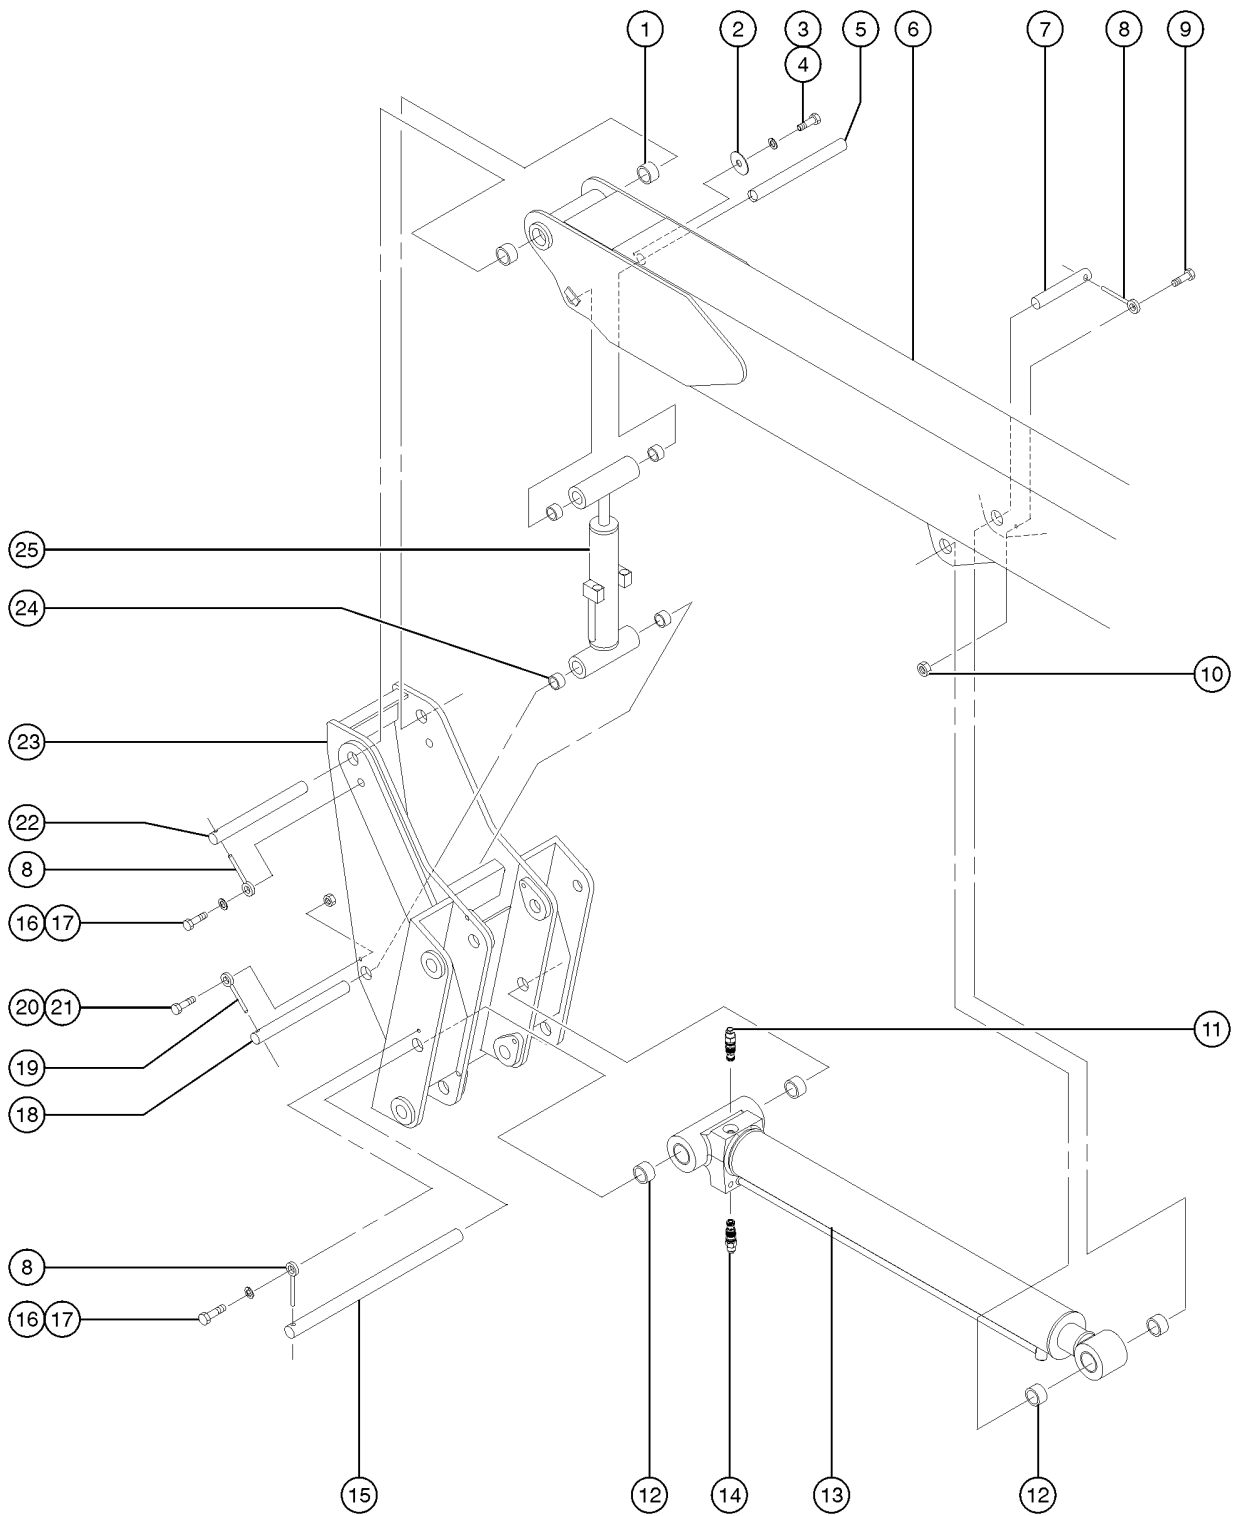

503.1 Upper Pivot

Item	Part No.	Description	Qty.
1	119620GT	BEARING,1.75IDX2.00ODX1.50L	2
2	12906GT	WASHER,FENDER,.25 X 1.25 X.062	
3	7339GT	SCREW,HHC,1/4-20 X .5	
4	6356GT	WASHER,LOCK,.25	
5	30192GT	PIN,MASTER CYLINDER	1
6		Ref. Primary Boom Tube Assembly (refer to 505.1)	
7	30194GT	PIN,1.75DIAX5.25LG,1HOLE	1
8	1256267GT	ROD END,.5 X 3.75,ZAG	3
9	6096GT	SCREW,HHC,1/2-13 X 2 GR5	
10	6198GT	NUT, NYLOCK, 1/2-13	
11	32722GT	VALVE,COUNTERBAL.CBCG-LJN@3000 use with cylinder part 121853 and 1264388	
12	31310GT	BEARING,GARLOCK,28DU24 use with cylinder part 63207 and 121853	4
12-	1262633GT	BUSHING,POLYGON,BM5120 use with cylinder part 1264388	
13		CYLINDER, LIFT Previous cylinders part 63207 and 121853 are no longer available. For replacement order cylinder part 1264388	
13-	1264388GT	CYLINDER, PRIMARY LIFT Z60	
13-	63347GT	SEAL KIT CYL.Z60(63207)	
14	31106GT	VALVE,CNTERBAL.CBBB-LHN@3000** (not shown) use with cylinder part 63207	
14-	40405GT	VALVE,CNTERBAL.CBBB-LHN@3000** use with cylinder part 121853 and 1264388	
15	30195GT	PIN,1.75DIAX18.13LG,1HOLE	1
16	10597GT	SCREW,HHC,1/2-13 X 1.25 GR5	
17	6033GT	WASHER,LOCK,0.5"	
18	30196GT	PIN,1.25DIAX11.50LG,1HOLE	1
19	825019GT	ROD END, .375X3.69, ZAG	1
20	8516GT	SCREW, HCC, 3/8-16 X 1.50	
21	4828GT	NUT,NYLOCK,3/8-16	
22	30191GT	PIN,1.75DIAX13.50LG,1HOLE	1
23	30052PGT	UPPER PIVOT WELDMENT,PAINTED	1
24	65463GT	BEARING,GARLOCK 20DU12	4