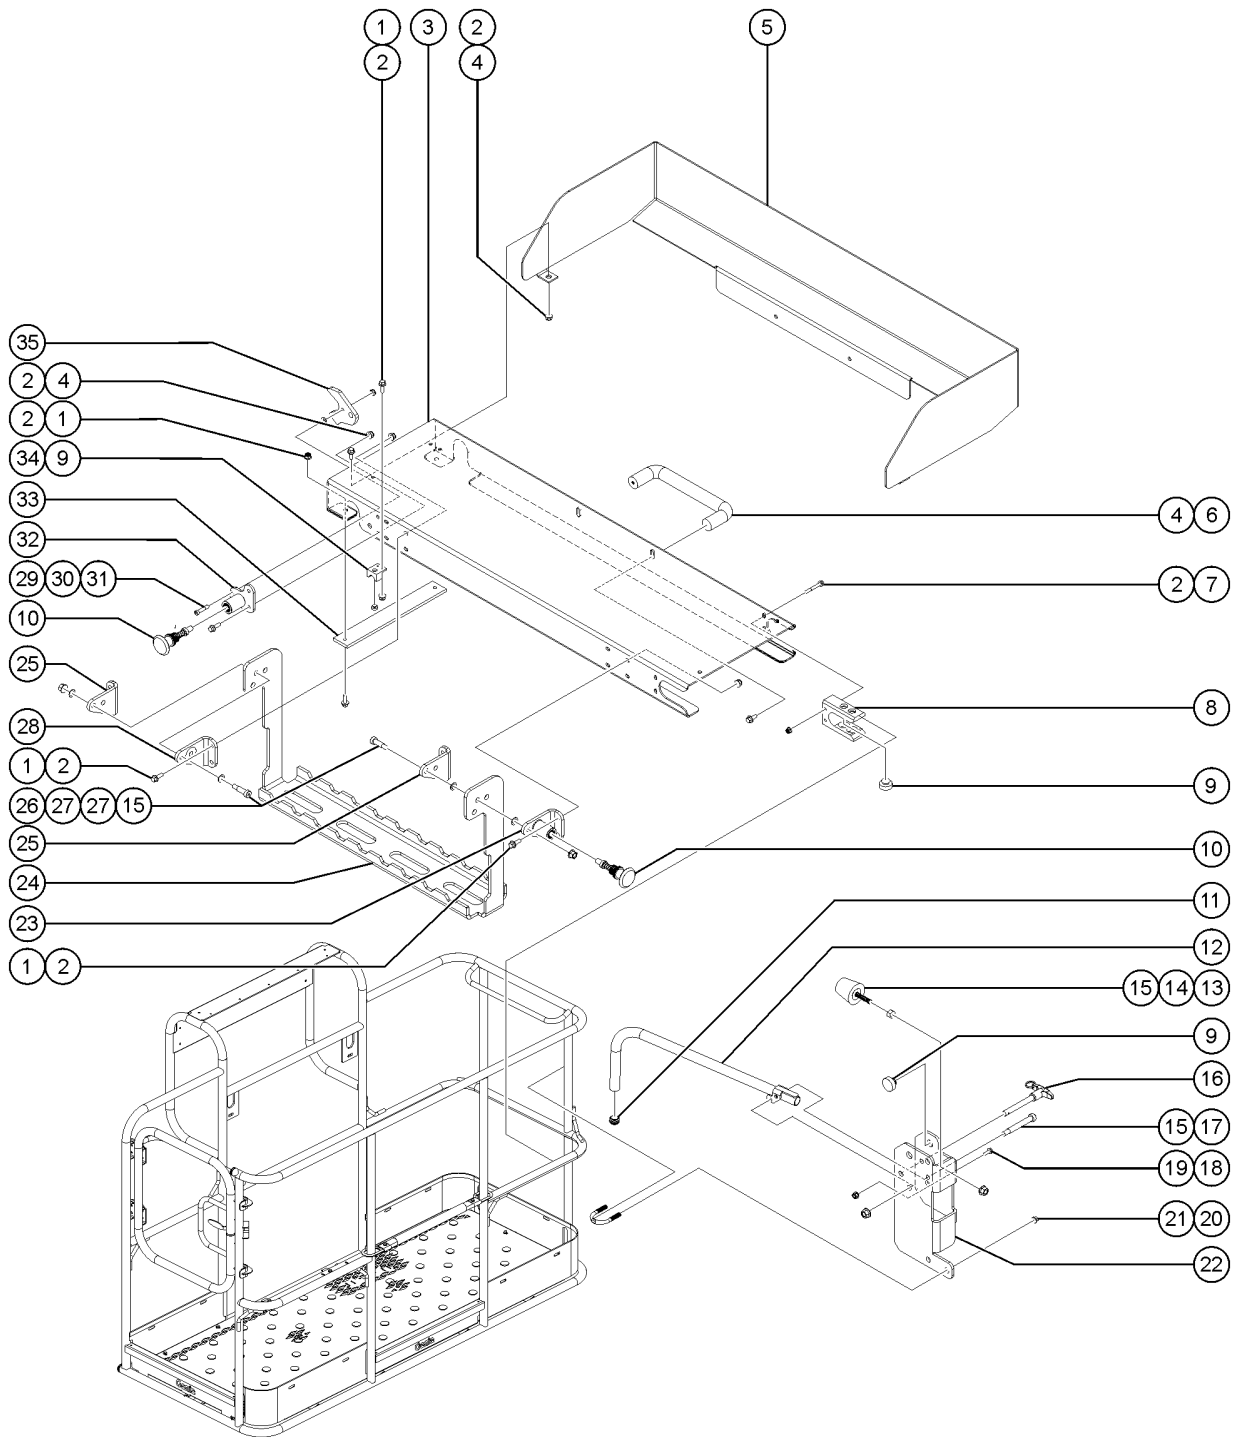

824.1 Lift Tools Access Deck - 6 Feet

824.1 Lift Tools Access Deck - 6 Feet

Item	Part No.	Description	Qty.
-	1293700GT	KIT, LIFT TOOLS ACCESS DECK, 6FT PLATFORM, ANSI (6 feet)	1
1	824078GT	SCREW,HHF,1/4-20X.75,8,ZAG	16
2	1277924GT	NUT,NYLOCK FLG,1/4-20,F,ZAG	24
3	1293710GT	FORMING, ACCESS DECK	1
4	1256855	SCREW,HHF,1/4-20X.625,8,ZAG	6
5	1293702GT	FORMING, ACCESS DECK TOEBOARD, 6FT PLATFORM	1
6	1291802GT	FORMED, PULL HANDLE	1
7	1253485GT	SCREW,HHF,1/4-20X2,8,ZAG	4
8	1291812GT	WEAR PAD, HORIZONTAL MIDRAIL SLOT	2
9	43392GT	BUMPER,BATTERY BOX & RAILS	8
10	1291811GT	POP PIN, YELLOW	2
11	55753GT	BUMPER, PLASTIC, 1.25 O.D.	2
12	1291815GT	WELDMENT, FOLDING HANDLE	1
13	111580GT	BUMPER,RUBBER,1.19DX1.5X.31-18	1
14	1261250GT	NUT,5/16-18,8,ZAG	1
15	1274167GT	NUT,NYLOCK FLG,5/16-18,F,ZAG	4
16	1291865GT	PIN, QUICK RELEASE 3/8X2-1/2	1
16-	1292932GT	LANYARD, STEEL, 8",NYLON SLEEVE,#10	
17	1291817GT	BOLT,SHS,3/8X2.25X5/16-18,ZAG	1
18	1270665GT	SCREW,HHF,10-24X.625,5,ZAG	1
19	1283004GT	NUT,NYLOCK FLG,10-24,A,ZAG	1
20	1274322GT	NUT,NYLOCK FLG,3/8-16,F,ZAG	4
21	1251600GT	U-BOLT, FLATTENED, 1.5DIA. X 3/8 UNC,ZAG	2
22	1293706GT	FORMING, ACCESS DECK HANDLE	1
23	1291844GT	WELDMENT, ACCESS DECK STEP LOCK	1
24	1293703GT	FORMING, ACCESS DECK STEP, 6FT PLATFORM	1
25	1291804GT	FORMING, ACCESS DECK LEFT EYE, 8FT PLATFORM	2
26	1291819GT	BOLT,SHS,3/8X7/8X5/16-18,ZAG	2