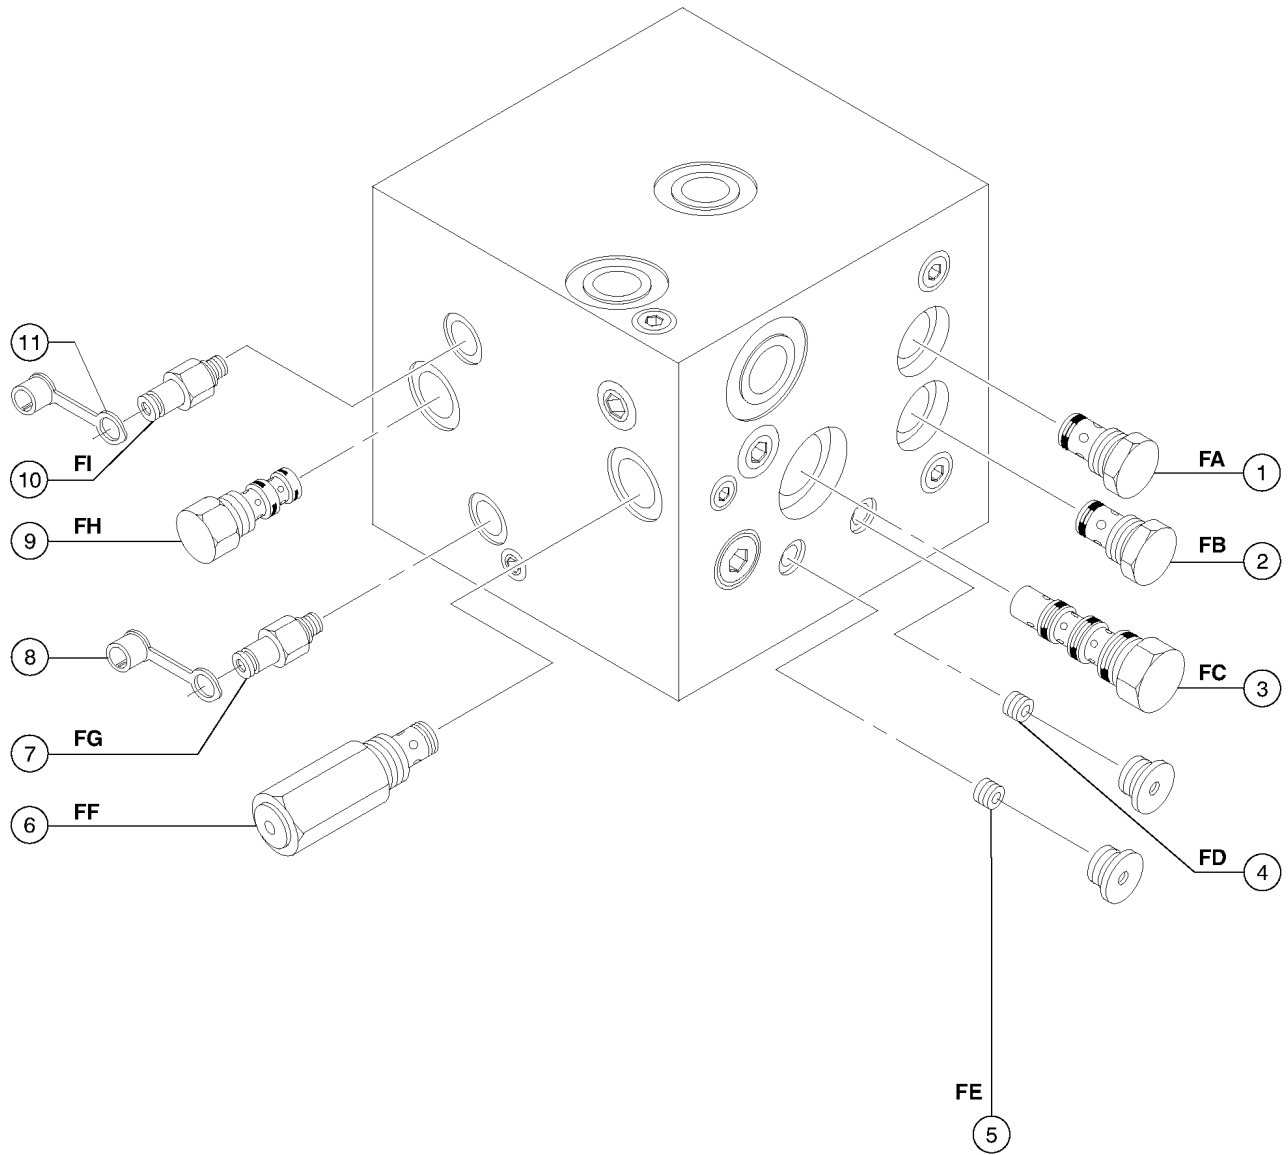

701.1 2WD Traction Manifold

Item	Part No.	Description	Qty.
	75894GT	MANIFOLD,DRIVE,2WD ..... includes items 1-3, 5-11	
	28750GT	O-RING KIT,FIELD SVC,ALL PROD*	
	49612GT	O-RING KIT (ORFS FITTINGS)	
	33994GT	PLUG AND CAP KIT-SERVICE,37 **	
	49613GT	PLUG AND CAP KIT-SERVICE,ORFS*	
1	27836GT	VALVE,CHECK,5 PSI ..... FA, Divider bypass circuit	
2	27836GT	VALVE,CHECK,5 PSI ..... FB, Divider bypass circuit	
3	89316GT	VALVE, FLOW DIVIDER/COMBINER ..... FC, Controls flow to drive motors in forward and reverse	
4	89317GT	PLUG, ORIFICE Z45 ROTATOR ..... FD, Drive motor anti-cavitation	
5	89317GT	PLUG, ORIFICE Z45 ROTATOR ..... FE, Drive motor anti-cavitation	
6	84130GT	VALVE,RELIEF,300 PSI ..... FF, Charge pressure circuit that gets hot oil out of low pressure side of drive pump	
7	48997GT	NIPPLE,DIAGNOSTIC,#4 ..... FG, Testing	
7-	20224GT	DIAGNOSTIC FEMALE Q-DSCNT	
8	48880GT	CAP,DIAGNOSTIC NIPPLE	
9	43596GT	VALVE,SHUTTLE ..... FH, Change pressure, hot oil shuttle	
10	48997GT	NIPPLE,DIAGNOSTIC,#4 ..... FI, Testing	
10-	20224GT	DIAGNOSTIC FEMALE Q-DSCNT	
11	48880GT	CAP,DIAGNOSTIC NIPPLE