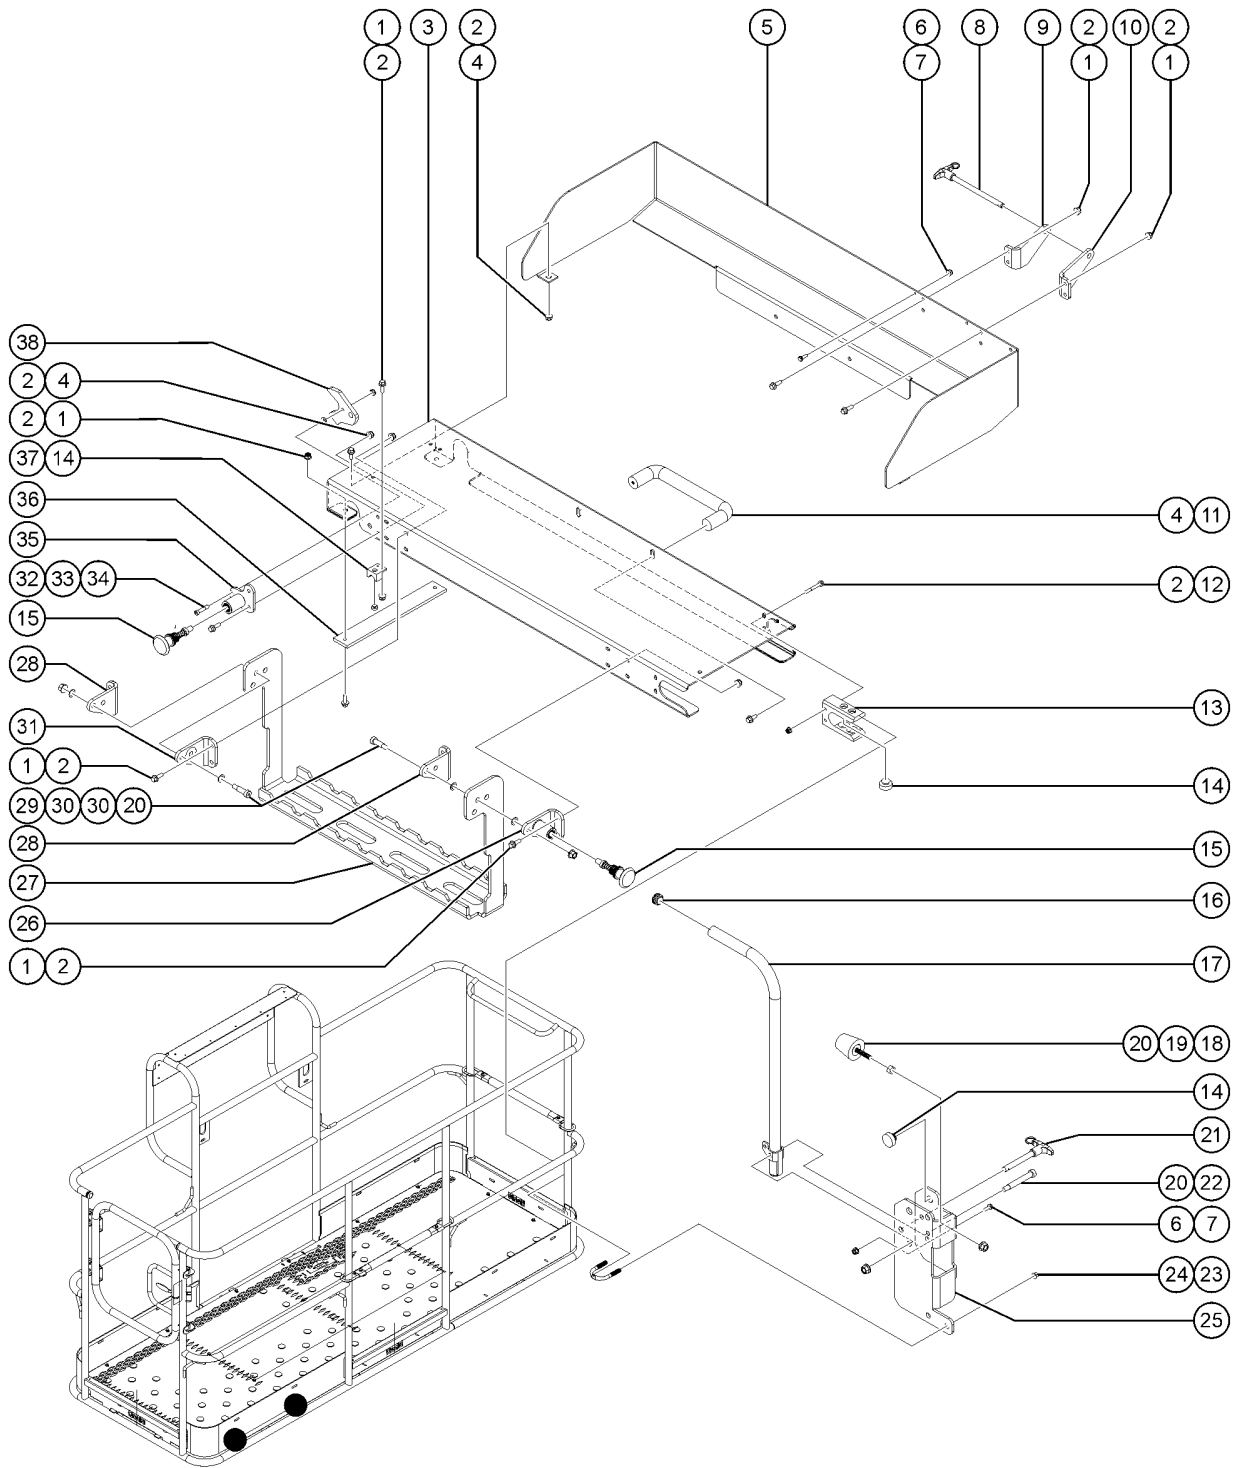

823.1 Lift Tools Access Deck - 8 Feet

823.1 Lift Tools Access Deck - 8 Feet

<i>Item</i>	<i>Part No.</i>	<i>Description</i>	<i>Qty.</i>
26	1291844GT	WELDMENT, ACCESS DECK STEP LOCK	1
27	1291801GT	FORMING, ACCESS DECK STEP, 8FT PLATFORM	1
28	1291804GT	FORMING, ACCESS DECK LEFT EYE, 8FT PLATFORM	2
29	1291819GT	BOLT,SHS,3/8X7/8X5/16-18,ZAG	2
30	1292828GT	WASHER,FLAT,.39,.625,.036,ZAG	4
31	1291803GT	FORMING, ACCESS DECK RIGHT EYE, 8FT PLATFORM	1
32	1291818GT	BOLT,SHS,1/4X.75X1/4-20,ZAG	1
33	1291821GT	WASHER, FLAT, 1/4X1/16X1/2, AL	1
34	1283026GT	NUT,LP NYLOCK,1/4-20,2,ZAG	1
35	1291809GT	WELDMENT, LIFT TOOLS MIDRAIL LOCK	1
36	1291807GT	PLATE, STIFFENER BAR	2
37	1291813GT	WEAR PAD, VERTICAL MIDRAIL SLOT	2
38	1291806GT	PLATE, MIDRAIL HOOK	1