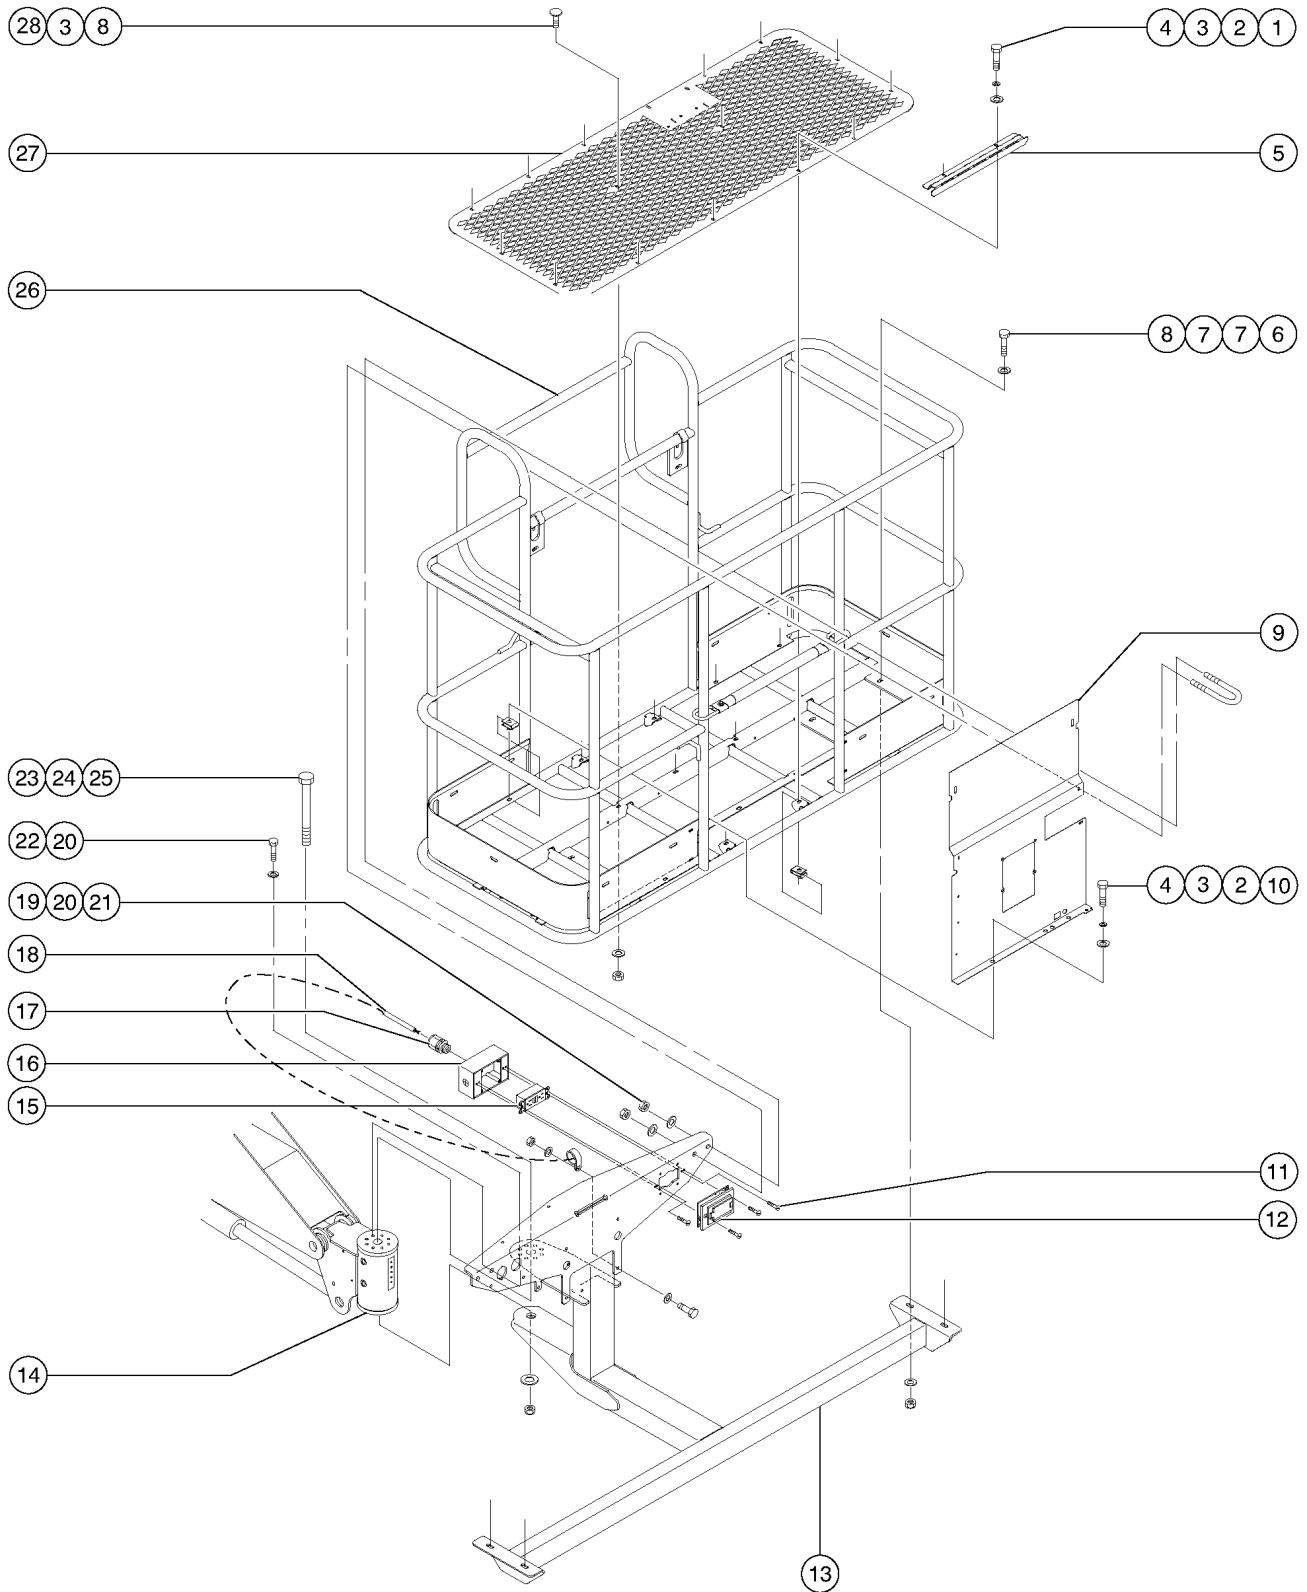

601.1 Platform Installation - View 1

Item	Part No.	Description	Qty.
12	74006GT	COVER,GFCI,HORIZONTAL,WEATHER ..... includes mounting fasteners	1
13	102679GT	OPTION,PLAT SUPPORT,4/5FT SRV	1
13-	94390-SGT	OPTION,PLAT SUPPORT,STD,LRG BM ..... ANSI models	
13-		Ref. WELDMNT,PLATFORM SUPPORT,CE ..... CE models (refer to 804.1)	
14		Ref. Platform Rotator (refer to 507.1)	
15	13585GT	OUTLET 110V	1
15-	33629GT	PLATE,UK POWER TO PLATFORM	
15-	33724GT	KIT,GASKET,UK POWER TO PLAT	
15-	T112563GT	SVC KIT,UK RECEPT.REPLACEMENT	
16	10775GT	T-BOX,2.75 X 4.5 X 2.0	1
17	7056GT	CONN, SQZ, 1/2NPT, 0.38-0.50,SM	1
18	43955GT	WIRE CABLE,12/3 CON.TPE JKT	996
19	4828GT	NUT,NYLOCK,3/8-16	
20	57201GT	WASHER,FLAT,313, HARDENED	
21	6550GT	U-BOLT,3/8 X 1 YZ	2
22	77692GT	SCREW,HHC,3/8-16 X 1 GRD 8	8
23	73928GT	SCREW,HHC,1-8 X 11,GRD 5***	
24	122079GT	WASHER,FLAT,1.000,HARDENED	1
25	29764GT	NUT,NYLOCK,1-8	
26	77840GT	WELDMNT W/DECALS,5FT,500LB AN ..... USA and Canada;	
26	73900GT	WELDMNT,6 FT PLATFORM ..... USA and Canada; no decals	
26	73976GT	PLATFORM RAIL ASSY, 8FT, ANSI ..... USA and Canada;	
26A	60042-SGT	PLATFORM WELDMNT,4 FT ..... Australia	
26A-	101377GT	PLAT ASSEMBLY,5FT,AUSTRALIA*** ..... Australia	
26A-	73900GT	WELDMNT,6 FT PLATFORM ..... Australia; no decals	
26A-	101383GT	PLAT RAIL ASSY,8FT,AUSTRALIA** ..... Australia	
26B	101373GT	PLATFORM ASSEMBLY,4FT,CE/UK ..... Europe	
26B-	101376GT	PLATFORM ASSEMBLY,5FT,CE/UK ..... Europe