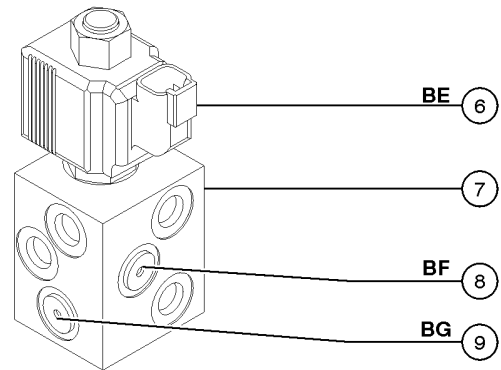

Jib Manifold