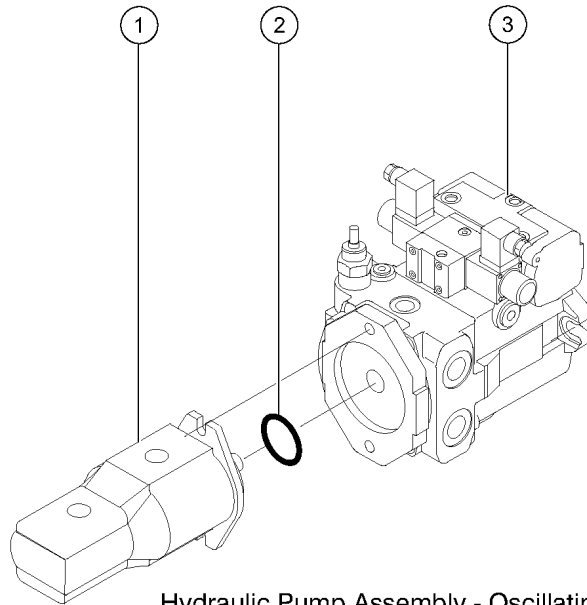

708.1 Hydraulic Pumps

Hydraulic Pump Assembly - Oscillating Models