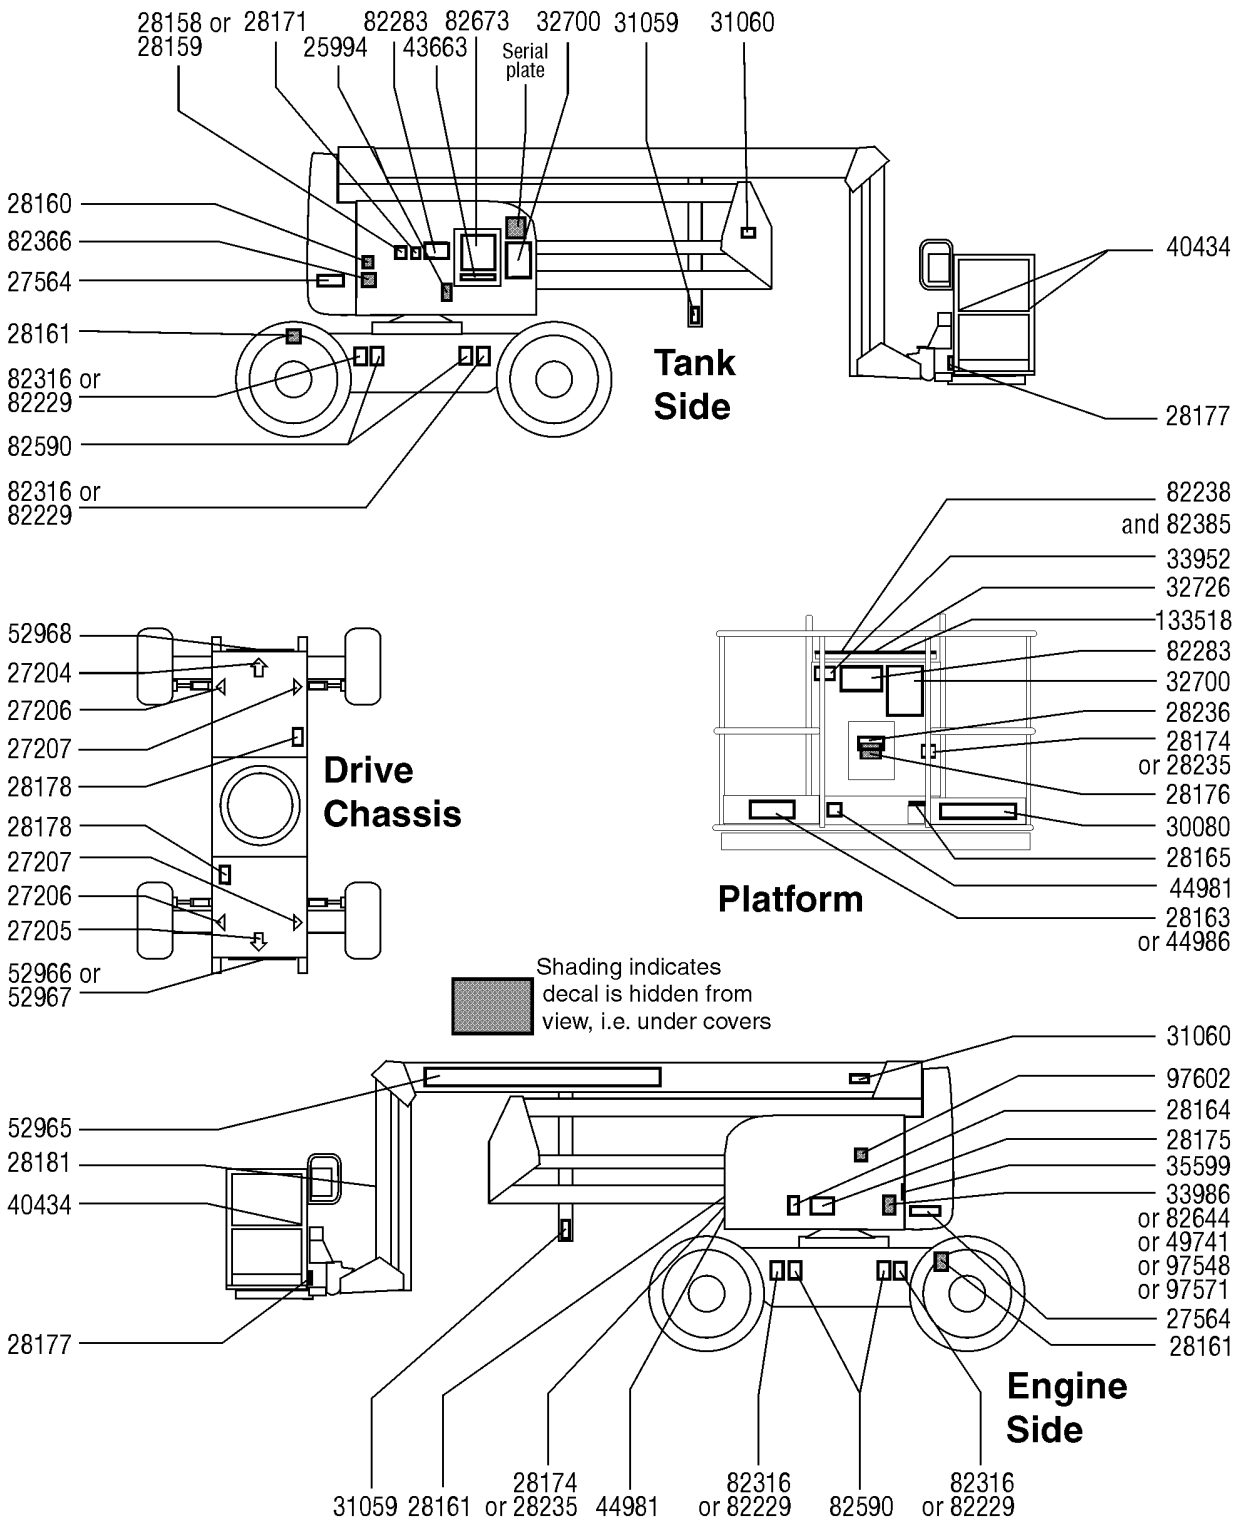

101.1 Decals with Words

Item	Part No.	Description	Qty.
25	31060GT	DECAL,DANGER DO NOT ALTER SWTC	2
26	97890GT	DECAL,DANGER,GEN SAFETY RULES	2
27	32726GT	DECAL,OPTION GLOW PLUGS*** Deutz models; to SN 4335	1
28	133518GT	DECAL, PATCH, GEN,ALC-500	1
29	33952GT	DECAL,DANGER,TILT ALARM	1
30	33986GT	DECAL,NOTICE,DEUTZ ENG SPEC	1
31	35599GT	DECAL,NOTICE,AIR INLET***	1
32	40434GT	DECAL,LANYARD ANCHORAGE POINT	3
33	43663GT	DECAL,NOTICE, FUNCTION ENABLE* to SN 4335	1
34	44981GT	DECAL LABEL AIRLINE 110PSI	2
35	44986GT	DECAL,INSTR,SIDE FRC/WIND,AUS Australia models	1
36	52965GT	DECAL,COSMETIC,GENIE Z-60/34	1
37	52966GT	DECAL,COSMETIC,4 X 2	1
38	52967GT	DECAL,COSMETIC,4 X 4	1
39	52968GT	DECAL,COSMETIC,GENIE BOOM,VERT	1
40	77046GT	SERIAL # LABEL,MYLAR 4X8***	1
40-	77183GT	FILM,POLY,CLEAR,4.5 X 8.75	
41	82229GT	DECAL,NOTICE,HI FLOAT TIRES	4
42	82238GT	DECAL,PLATFORM CONTROL PANEL	1
42-	82244GT	DECAL,PROTECTOR,CLEAR***	
43	82313GT	DECAL,LABEL, ENGINE RPM to SN 4335	1
44	82243GT	DECAL FAULT CODE	1
45	82316GT	DECAL,NOTICE TIRE PRESSURE	4
46	82317GT	DECAL,NOTICE,OPERATING INST.** to SN 4335	2
46-	82283GT	DECAL,NOTICE,OPER INST.IC*** from SN 4336	
47	82366GT	DECAL,CHEVRON RANDO HD	1
48	82590GT	DECAL,LABEL,WHEEL LOAD Z-60	4
49	82644GT	DECAL, ENGINE SPEC, PERKINS	1