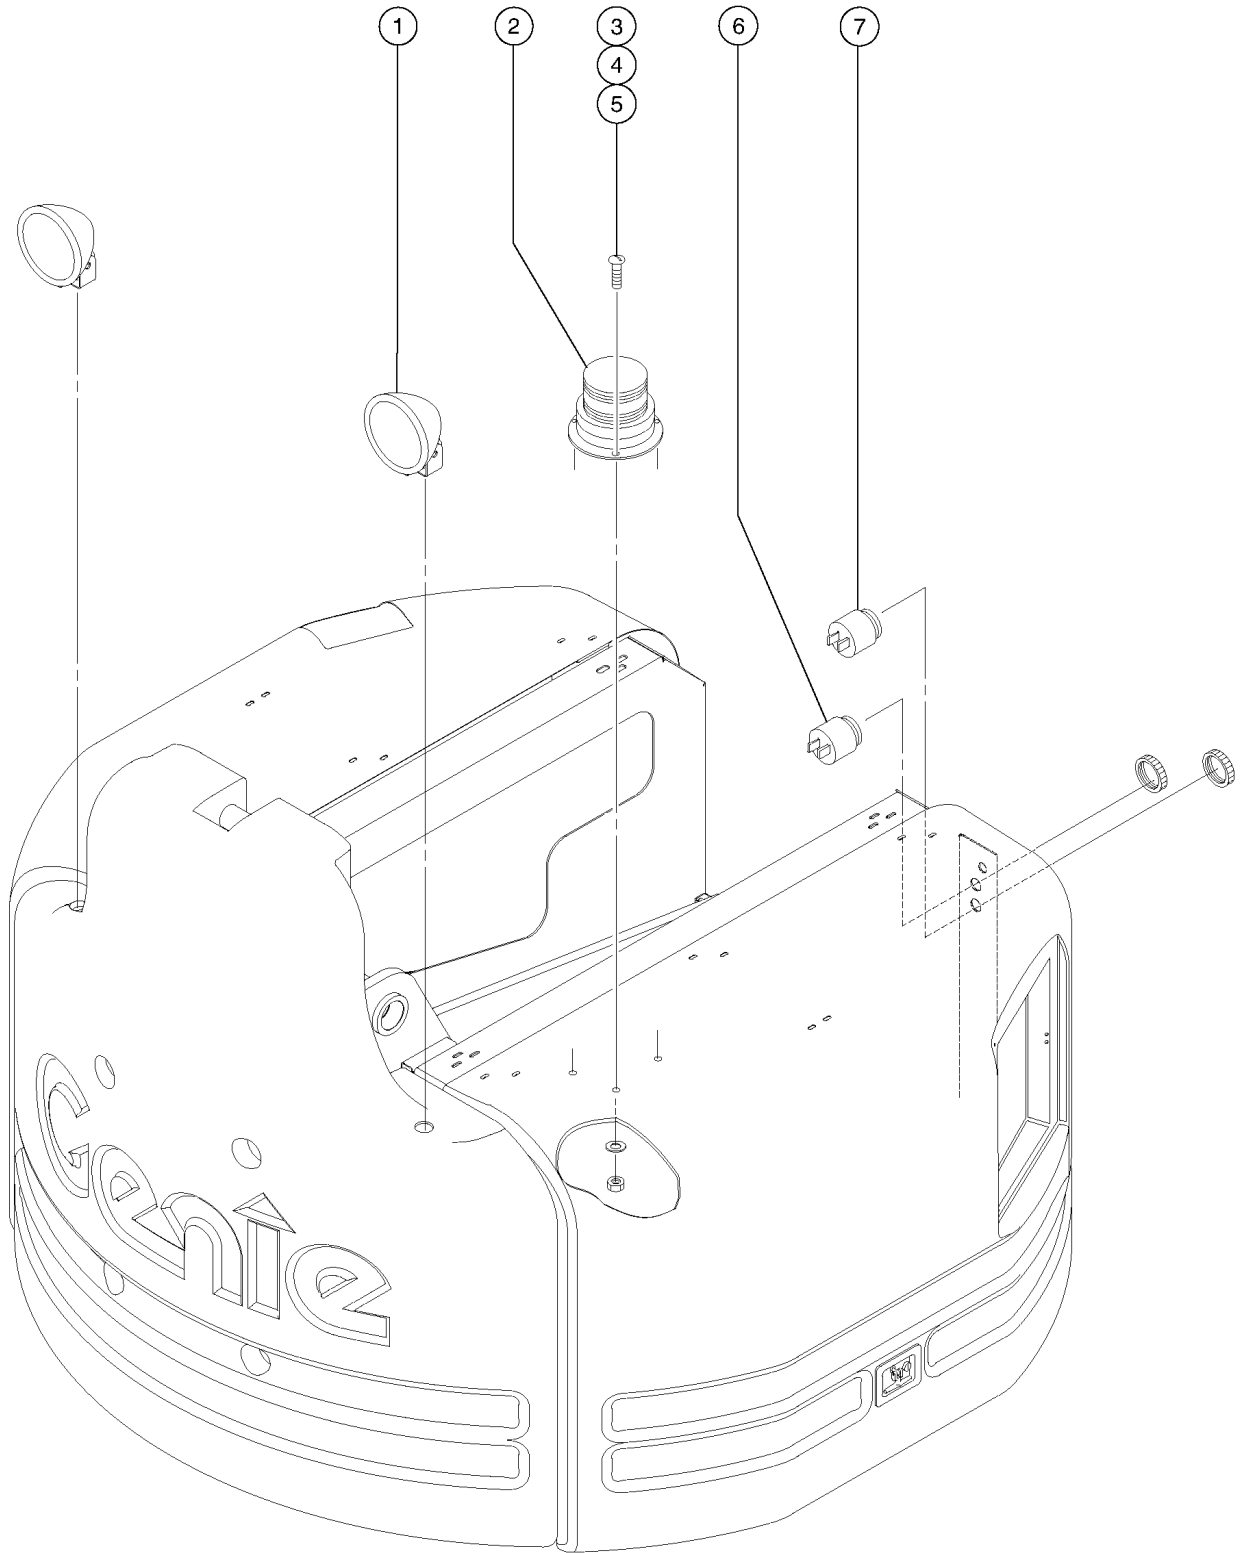

801.1 Alarm and Beacon Package (to SN 4172)

Item	Part No.	Description	Qty.
	48462-SGT	Z60 ALARM PACKAGE	
1	49819GT	SCREW,PHILLIPS,PHM,10-32 X .5	
2	23405GT	10-32 NUTSERT	
3	49816GT	SCREW,PHILLIPS,PHM,10-32 X .75	
4	6146GT	WASHER,FLAT,MS,#10,Y	
5	6178GT	NUT, NYLOCK, 10-32	
6	56704GT	STROBE,FIREBOLT,12-80VDC,AMB** (replaced 20189)	2
6-	72282GT	LENS,AMBER,STROBE,FIREBOLT	
6-	122019GT	FLASHTUBE,U SHAPED,360DEG,BULB	
6-	226393GT	FLASHTUBE,STRAIGHT,360DEG,BULB	
6-	43960GT	WIRE CABLE,16/4 CON.TPE JKT	150
6-	56445GT	DIODE,6 AMP 200 PIV,REEL	
7	89448PGT	FORMING,ALARM/BEACON	1
8	45462GT	ALARM,CHIME TONE 5-25VDC*** (does not include 72326 nut)	1
8-	72326GT	NUT - PLASTIC,RING FOR ALARMS	1
9	18963GT	ALARM,INTERMITTENT TONE 6-30V* (does not include 72326 nut)	1
9-	72326GT	NUT - PLASTIC,RING FOR ALARMS	1
10	32347GT	TAPE,DOUBLE BACKED ADHESIVE	25
11	27368P-SGT	BRACKET,ACCESSORY,PAINTED**	1

801.2 Alarm, Beacon Package and Driving Lights (from SN 4173)