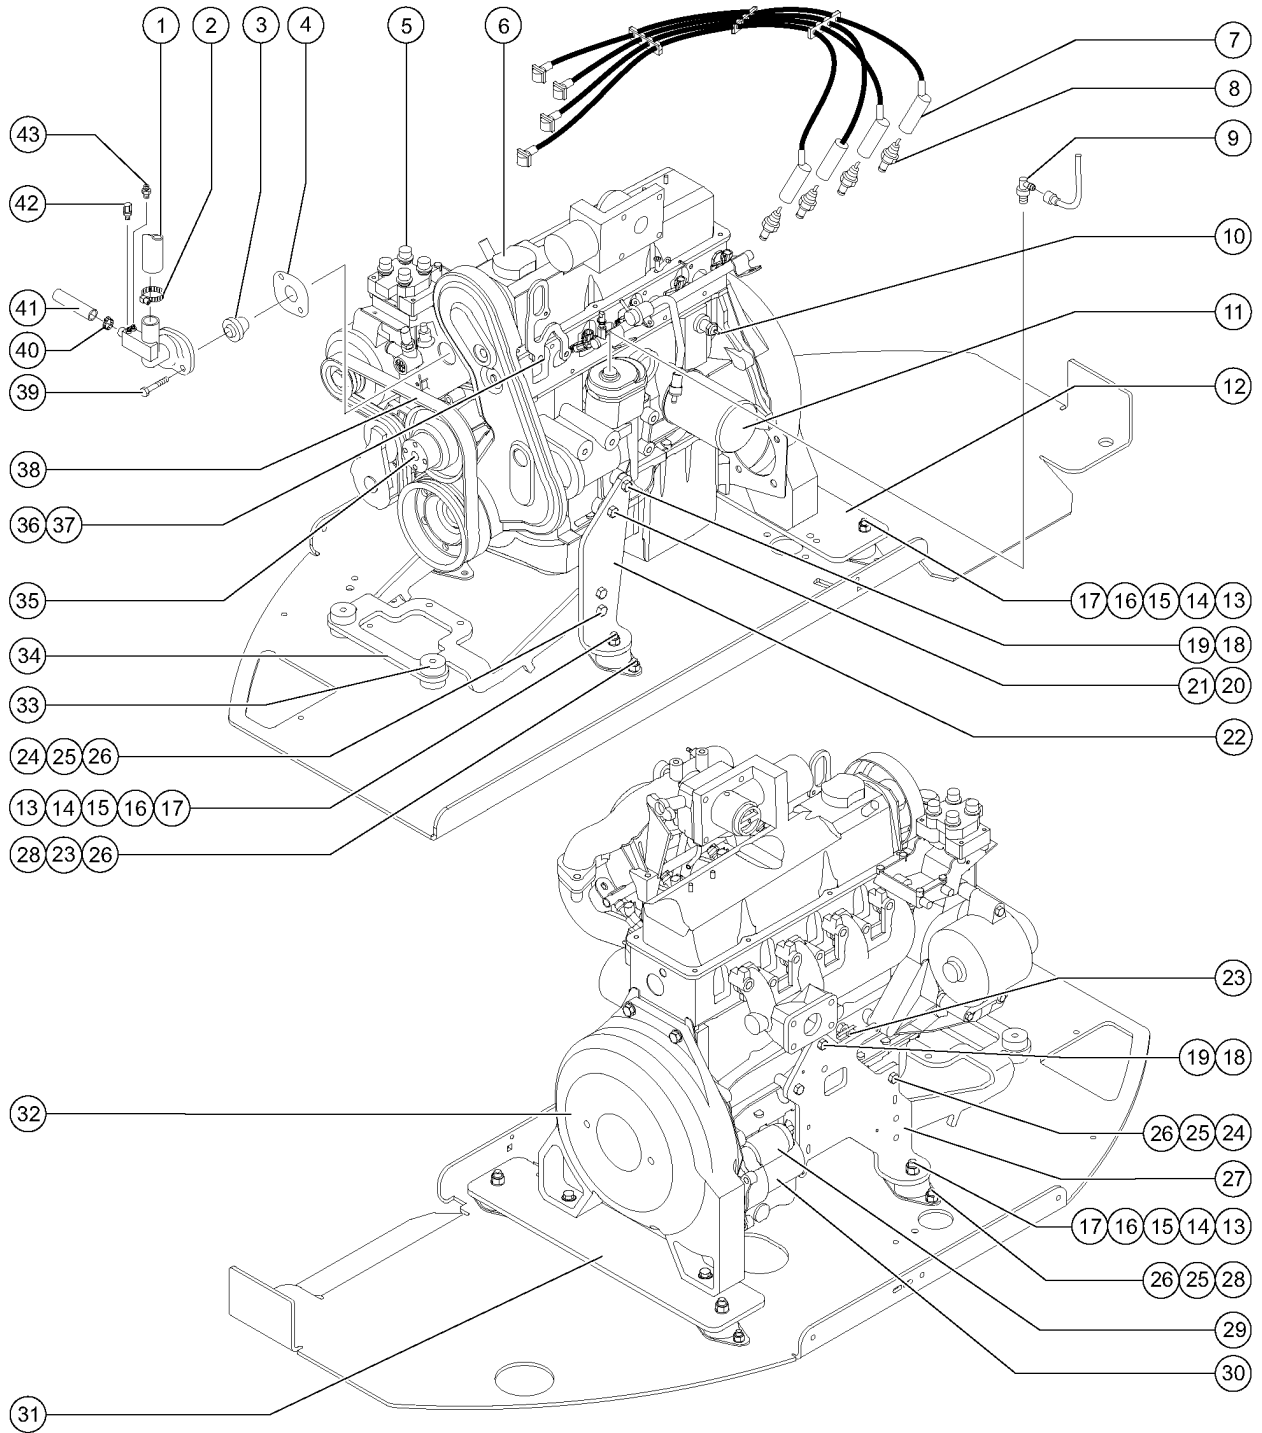

411.1 Ford LRG-425 EFI Engine - View 3 (from SN 4546)

411.1 Ford LRG-425 EFI Engine - View 3 (from SN 4546)

Item	Part No.	Description	Qty.
1		Ref. HOSE, UPPER RADIATOR ..... refer to 409.1	1
2	22672GT	CLAMP,HOSE,1.75	1
3	33966GT	THERMOSTAT, FORD LRG	1
4	52575GT	GASKET,THERM.HSNG O-RING	1
5	33970GT	COIL, ELECTRONIC IGN., FORD	1
6	49881GT	OIL FILLER CAP FOR LRG ENGINE	1
7	52570GT	SPARK PLUG WIRE SET, LRG425EFI	1
8	106490GT	SPARK PLUG, FORD LRG425	4
9	89812GT	SWITCH,OIL PRESSURE ASSY	1
10	28656GT	FILTER,OIL,FORD ..... Genie genuine part	1
10-	1259054GT	FILTER, OIL, FORD ..... Genie aftermarket	
11	70423PGT	REAR ENGINE MOUNT,PAINTED	1
12	33957GT	VALVE,PCV-FORD LRG***	1
13	6198GT	NUT, NYLOCK, 1/2-13	
14	70452GT	ISOLATOR,ENGINE VIBRATION	4
15	102066PGT	CASTING,WASHER,REBOUND,PAINTED	
16	6095GT	WASHER,FLAT,USS,1/2",Y	
17	39479GT	SCREW,HHC,1/2-13 X 2.75	
18	44064GT	SCREW,HHC,M10 X 30MM, ...	
19	22700GT	WASHER,LOCK,M10	
20	25929GT	SCREW,HHC,M8 X 30MM,GRD 8.8	
21	49408GT	WASHER, LOCK, M8	
22	101118PGT	ENGINE MOUNT FOOT,LH PNTD	1
23	28717GT	VALVE,DRAIN,FORD,BLOCK,RAD.	1
24	8516GT	SCREW, HCC, 3/8-16 X 1.50	
25	6097GT	WASHER,FLAT,USS,3/8",Y	
26	4828GT	NUT,NYLOCK,3/8-16	
27	101119PGT	ENGINE MOUNT FOOT,RH PNTD	1