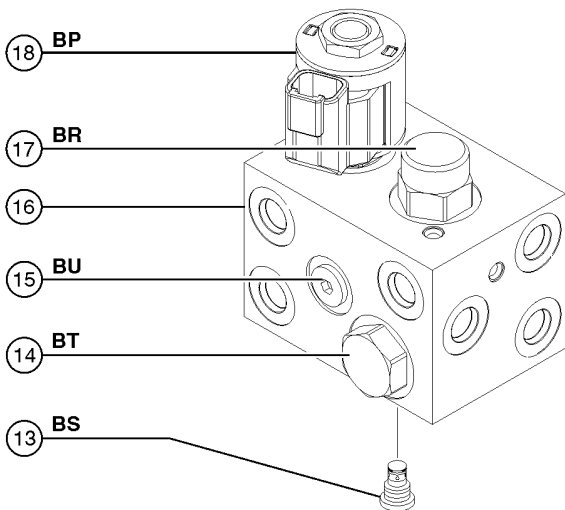

707.1 Jib Select and Platform Rotate Manifolds

Jib Manifold