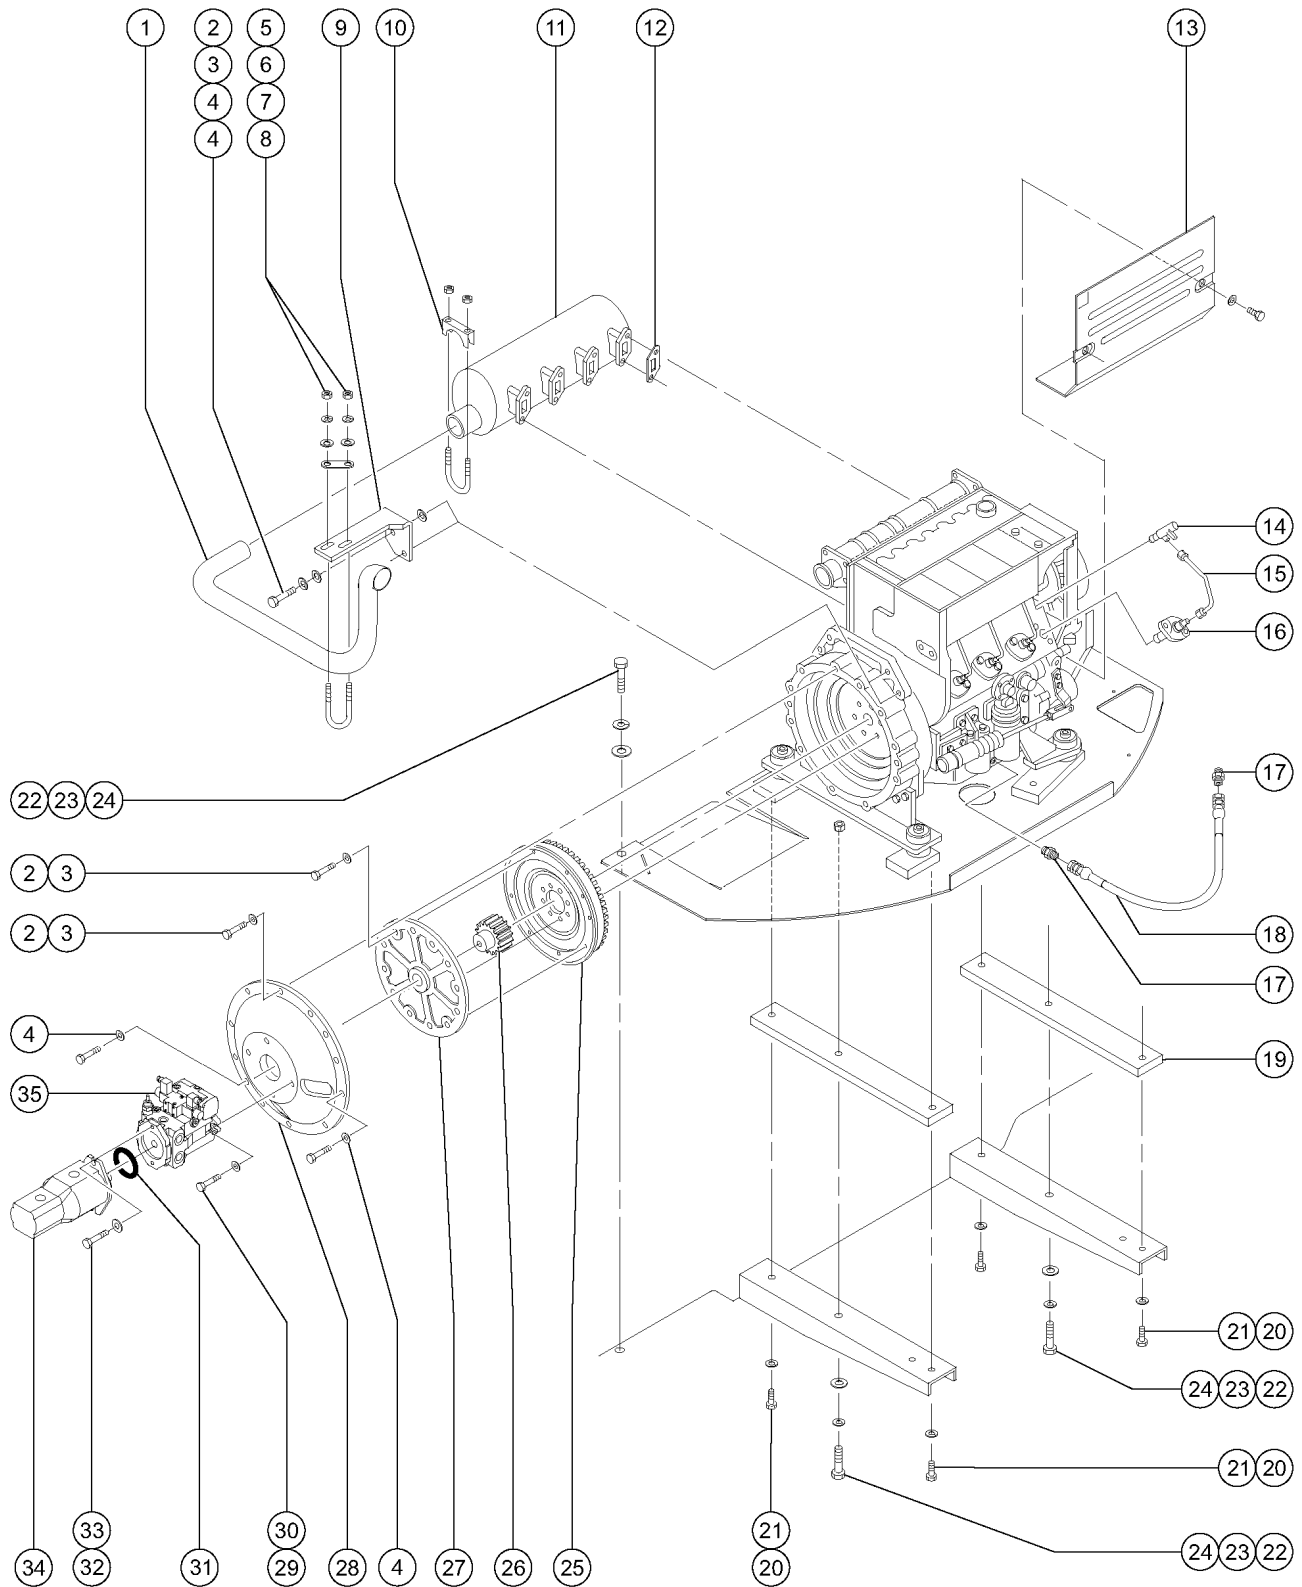

404.1 Deutz F4L 1011F Engine - View 2

Item	Part No.	Description	Qty.
-	160550GT	KIT, 500 HR, DEUTZ TURBO ..... every 500 hr service kit	
1	30493GT	EXHAUST, TAILPIPE, DEUTZ, Z60 1	1
2	44064GT	SCREW, HHC, M10 X 30MM, ... 2	
3	22700GT	WASHER, LOCK, M10 3	
4	6097GT	WASHER, FLAT, USS, 3/8", Y 4	
5	6037GT	NUT, HEX, 5/16-18, GR5 5	
6	6886GT	WASHER, LOCK, .313 6	
7	6638GT	WASHER, FLAT, USS, 1/4"Y 7	
8	16584GT	U-BOLT, KIT 5/16-18 X 2.5 *** 8	
9	27329PGT	BRACKET, EXHAUST SUPPRT, PAINT 1	1
10	30438GT	CLAMP, MUFFLER, 2 1/4" ID. 10	1
11	29558GT	MUFFLER** 11	1
12	29559GT	GASKET, EXHAUST 12	4
13	49916GT	COVER - DEUTZ F4L1011F ..... 13 includes mounting fasteners	1
14	49919GT	INJECTOR - DEUTZ F4L1011F ..... 14 Non-EPA models	4
14	65458GT	INJECTOR-FUEL(F4L 1011F-EPA) ..... 14 EPA models	
15	49921GT	FUEL LINE INJ. DEUTZ F4L1011F 15	4
16	49929GT	INJECTOR PUMP - DEUTZ F4L1011F ..... 16 Non-EPA models	4
16	65459GT	PUMP-INJECTOR (F4L 1011F-EPA) ..... 16 EPA models	
17	48916GT	CONN, 520120-6 17	2
18	49135-3389-SGT	HOSE ASSY 3/8" 18	1
19	30271GT	PAD, ENGINE SLIDE 19	2
20	6090GT	SCREW, HHC, 1/4-20 X .75 20	
21	6356GT	WASHER, LOCK, .25 21	
22	29883GT	SCREW, HHC, 5/8-11 X 1.75 GRD.8 22	3
23	6036GT	WASHER, LOCK, .625 PLTD 23	
24	13064GT	WASHER, FLAT, .625 HARDENED 24	3
25	49917GT	RING GEAR, DEUTZ F3 & F4L1011F* ..... 25 (please verify ring gear thickness) 0.46 inches	1