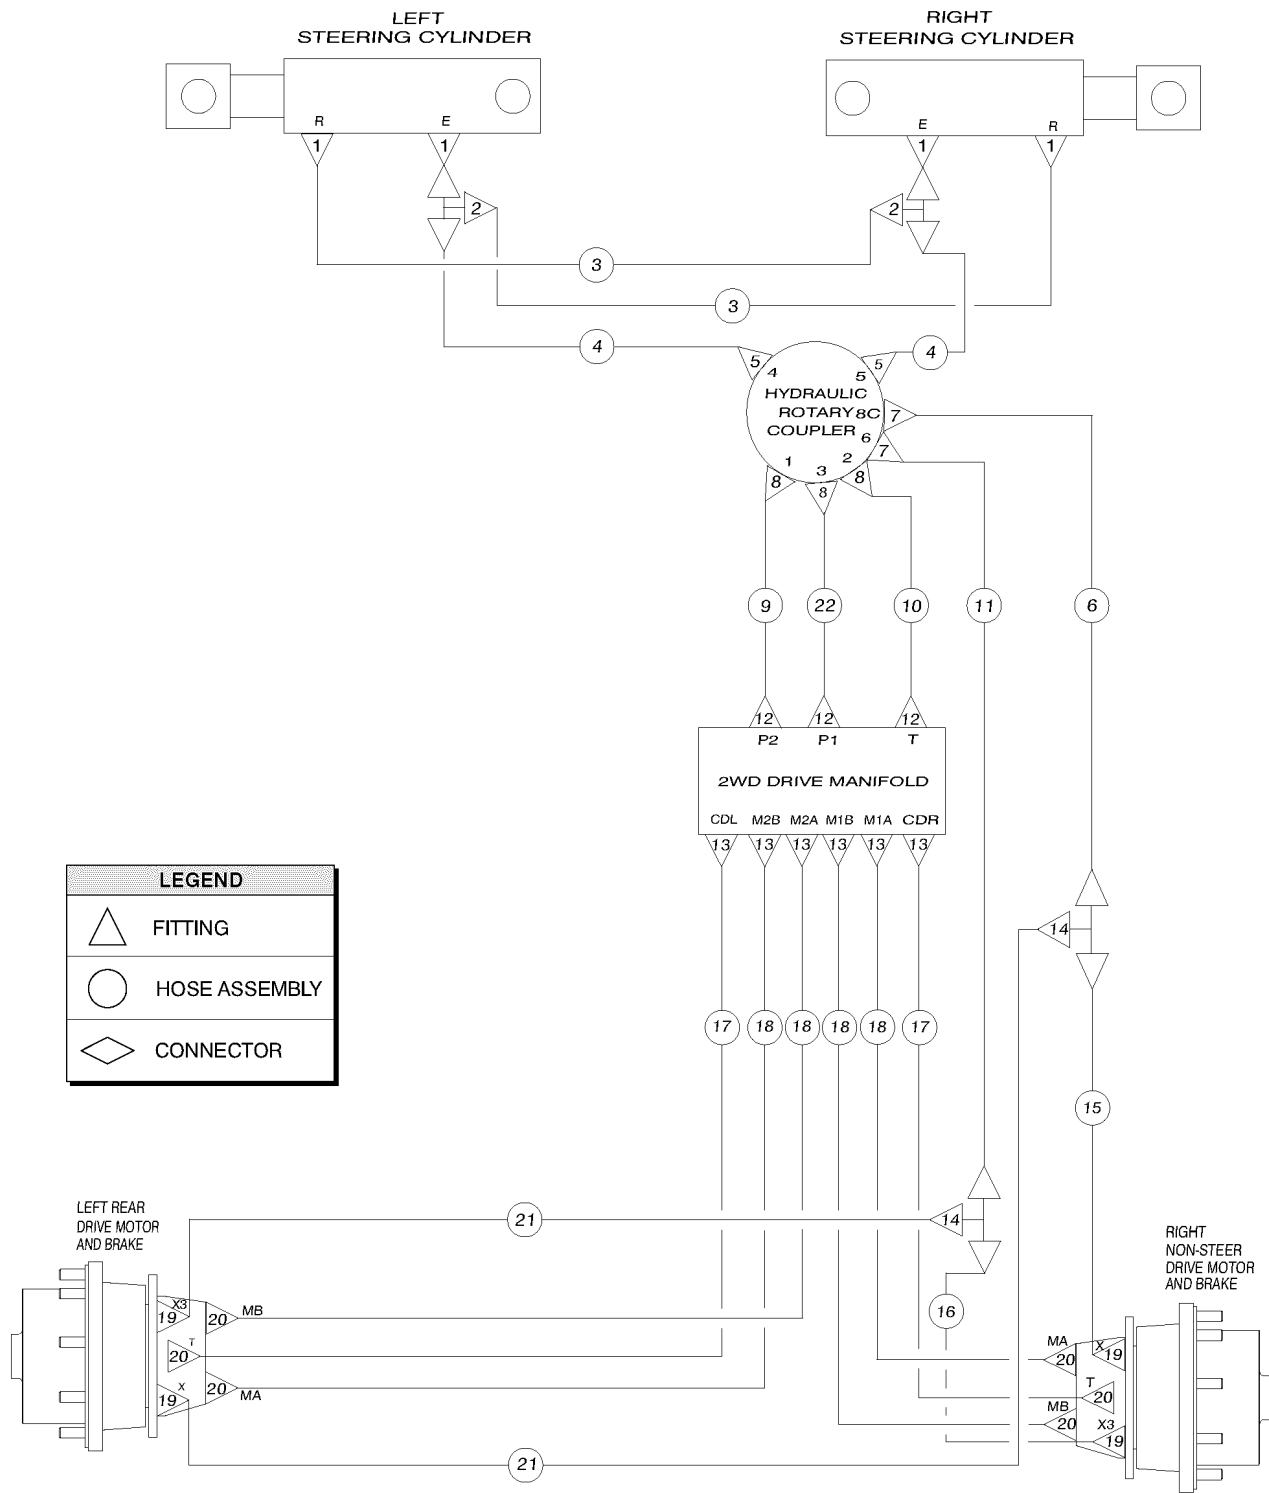

710.2 2WD Drive System (from SN 4386)

Item	Part No.	Description	Qty.
	49613GT	PLUG AND CAP KIT-SERVICE,ORFS*	
	49612GT	O-RING KIT (ORFS FITTINGS)	
1	48915GT	ELBOW,90D,520220-6	2
2	48918GT	TEE,RUN,520428-6	2
3	49130-2582GT	HOSE ASSY 3/8, STR FEM,STR FEM	2
4	49130-4982GT	HOSE ASSY 3/8, STR FEM,STR FEM	2
5	48920GT	ELBOW,45D,520320-6	2
6	49117-3891GT	HOSE ASSY,1/4,90 FEM,STR FEMM	1
7	48904GT	ELBOW, 90D, 520220-4	2
8	48963GT	FITTING,ELBOW,45D,520320-12***	3
9	94374-2430GT	HOSE ASSY,3/4,90 FEM,STR FEM	1
10	61074-2172GT	HOSE ASSEMBLY 3/4" STR-STR	1
11	49119-3878GT	HOSE ASSY,1/4,STR FEM,STR FEM	1
12	48960GT	CONN,520120-4-6***	3
13	48933GT	CONN,520120-8***	6
14	48909GT	TEE,BULKHEAD,RUN,520958-4	2
15	49119-3578GT	HOSE ASSY,1/4,STR FEM,STR FEM	1
16	49119-4178GT	HOSE ASSY,1/4,STR FEM,STR FEM	1
17	75278-4579GT	HOSE ASSY,1/2,90 FEM,STR FEM	2
18	81812-4628GT	ASSY, HOSE, HYD, -8, 4250, STR, STR	4
19	48905GT	CONN,520120-4***	4
20	48946GT	CONN,520120-8-10	6
21	49119-4578GT	HOSE ASSY,1/4,STR FEM,STR FEM	2
22	49156-2656GT	HOSE ASSY,3/4,90 FEM,STR FEM	1