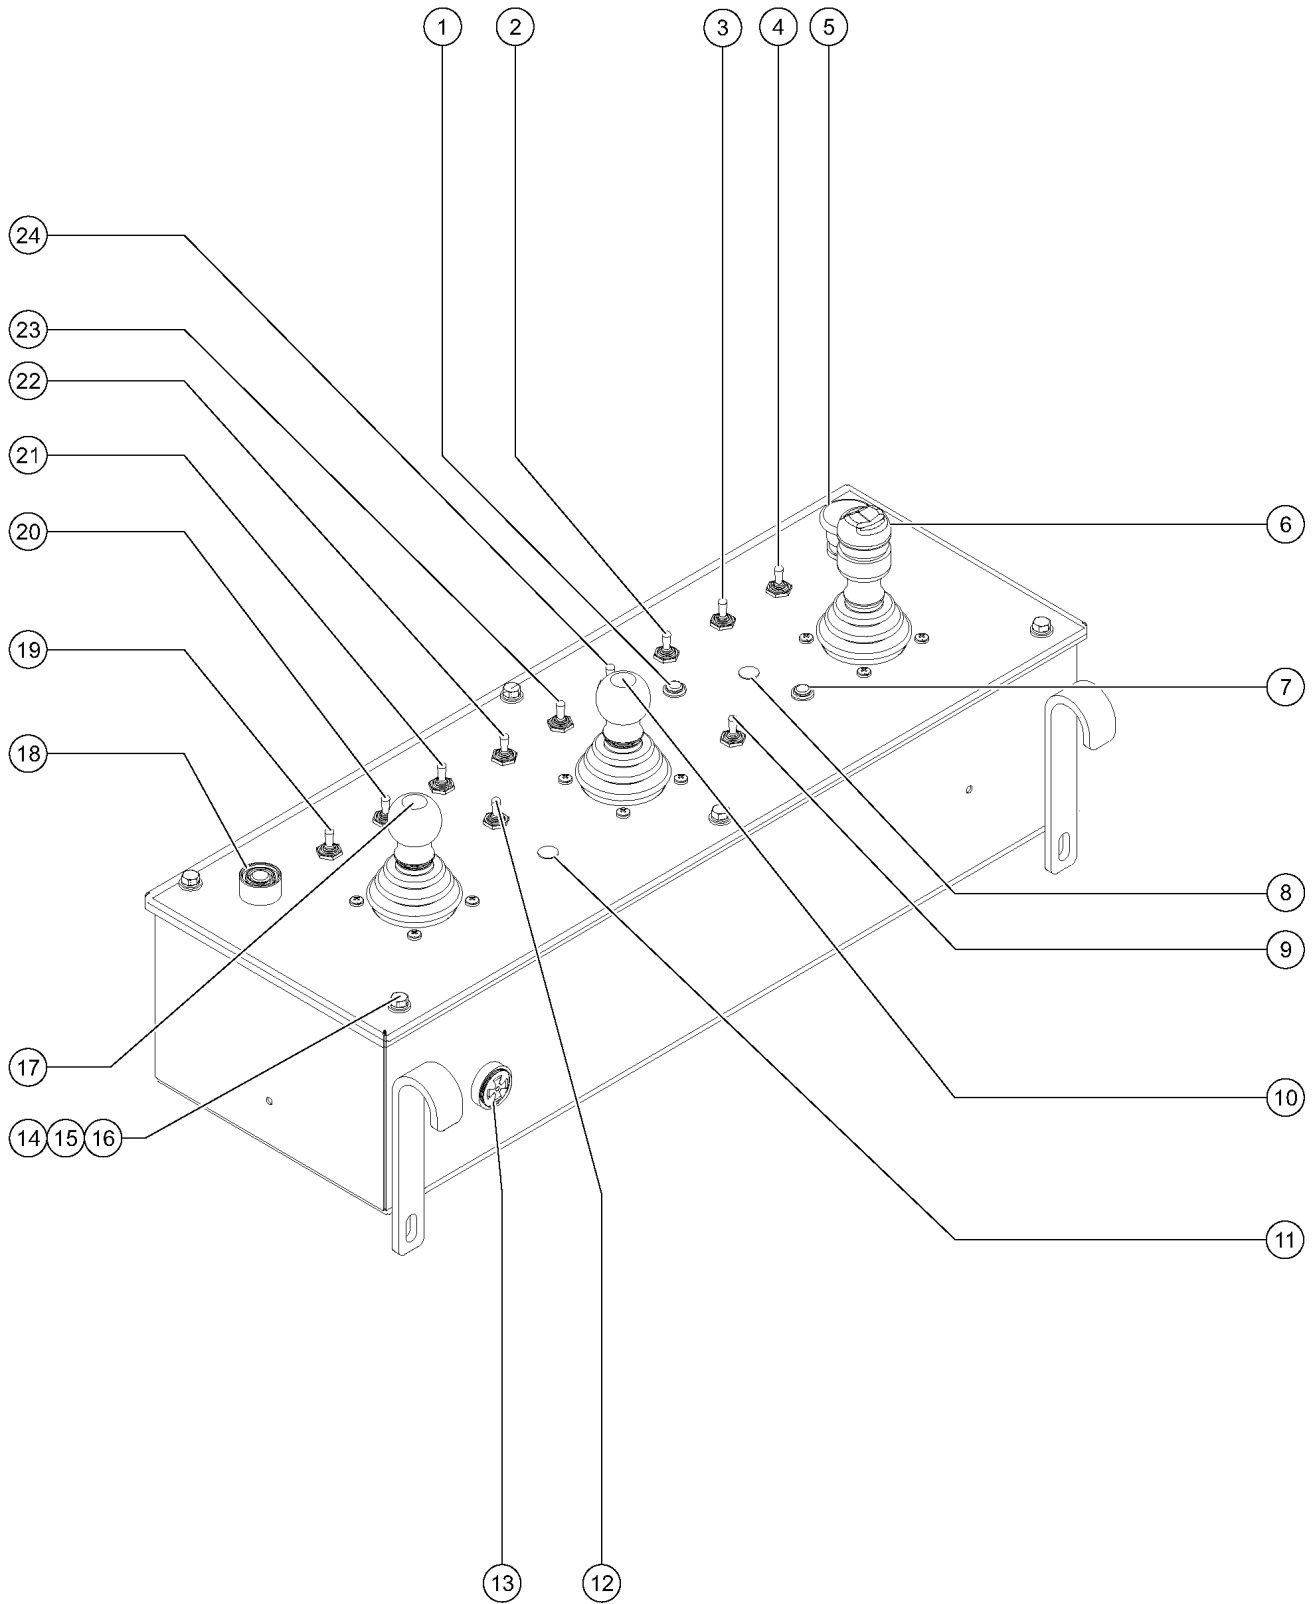

604.1 Platform Controls - View 2 (to SN 4333)

Item	Part No.	Description	Qty.
15	6356GT	WASHER,LOCK,.25	
16	6638GT	WASHER, FLAT, USS, 1/4"Y	
17		JOYSTICK	1
		refer to 605.1	
18	66813GT	BUTTON,PUSH,BLACK W/SEAL ***	1
18-	66815GT	BASE, W/1 N.O. CONTACTS***	
18-	66816GT	CONTACT,N.O.***	
19	128200GT	SWITCH TOGGLE ASSY SPDT 3P MOM	1
20	128202GT	SWITCH TOGGLE ASSY DPDT 3P MOM	1
21	128200GT	SWITCH TOGGLE ASSY SPDT 3P MOM	1
22	128201GT	SWITCH TOGGLE ASSY DPDT 2P MOM	1
23	128204GT	SWITCH TOGGLE ASSY SPDT 2P MNT	1
24	128200GT	SWITCH TOGGLE ASSY SPDT 3P MOM	1
		diesel models; to SN 4333	
24-	229567GT	PLUG,SANTOPRENE .5 BLACK DOME	
		Ford models; to SN 4333