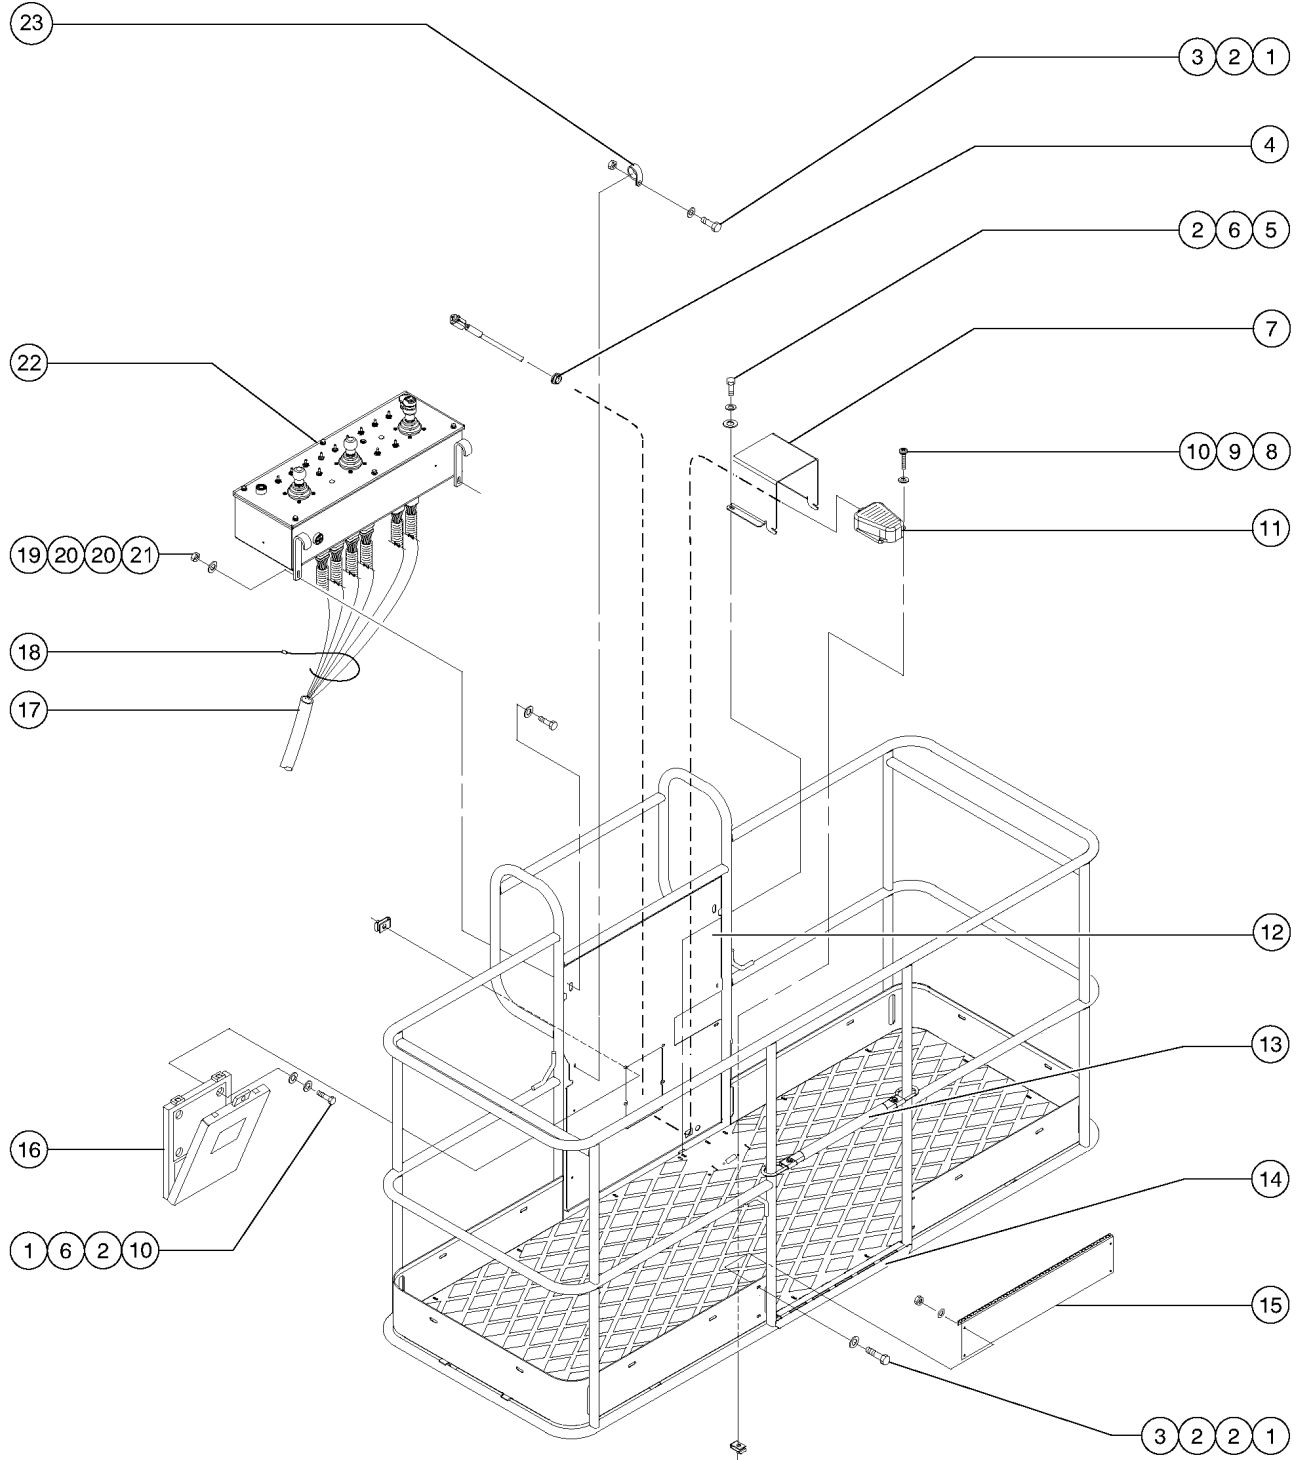

602.1 Platform Installation - View 2

Item	Part No.	Description	Qty.
1	6090GT	SCREW, HHC, 1/4-20 X .75	
2	6638GT	WASHER, FLAT, USS, 1/4"Y	
3	6091GT	NUT, NYLOCK, 1/4-20	
4	229768GT	GROMMET, RUBBER, 1.0X0.094X1.375	2
5	8915GT	SCREW, HHC, 1/4-20 X 1.25	
6	6356GT	WASHER, LOCK, .25	
7	73931GT	GUARD, FOOTSWITCH, W/DECAL ALUM USA, Canada, Australia	1
7-	63766GT	COVER, FOOT SWITCH Europe, Asia, South America	
8	73587GT	SCREW, PHIL, 10-24 X .75	
9	6607GT	WASHER, LOCK, #10 PLTD	
10	73575GT	SPRING CLIP, 10-24, .025-.125X.468, ZAG	
11	228466GT	KIT, FOOTSWITCH, S40/S80 Previous foot switch is no longer available. Order kit 228466 for first time replacement (kit includes foot switch 227516)	1
11-	227516GT	ASSEMBLY, FOOT SWITCH Part of kit 228466 (the kit is required for first time replacement of previous foot switch)	
11-	33576GT	CONN, SQZ, BLK, 1/2NPT, .38-.50, SM	
12	102495GT	DECAL PLATE ASSY W/WORD DECALS USA, Canada	1
12-	89768GT	DECAL PLATE ASSY W/SYM DECALS Europe, Asia, South America, Australia	
13	102992GT	SLIDING MIDRAIL KIT, PTD	1
13-	12443GT	MIDRAIL GUIDE (HOOK)	
13-	139451GT	TUBE, SLIDING MIDRAIL, PAINTED	
13-	20973GT	WIRE LOOM, 3/8 POLY SLIT	
13-	21121GT	CABLE TIE, 4" BLK, HEAT RESISTANT	
13-	6888GT	SCREW, HHC, 1/4-20 X 1	
13-	6638GT	WASHER, FLAT, USS, 1/4"Y	
13-	6091GT	NUT, NYLOCK, 1/4-20	
13-	97815GT	DECAL, LABEL, LOWER MIDRAIL	
14	73610PGT	STEP PLATFORM ENTRY PAINTED***	1
15	94745PGT	TOEBOARD, ENTRY EUROPEAN PNTD**	1
16A	44743GT	MANUAL BOX W/DECALS*** USA/Canada/Australia	1