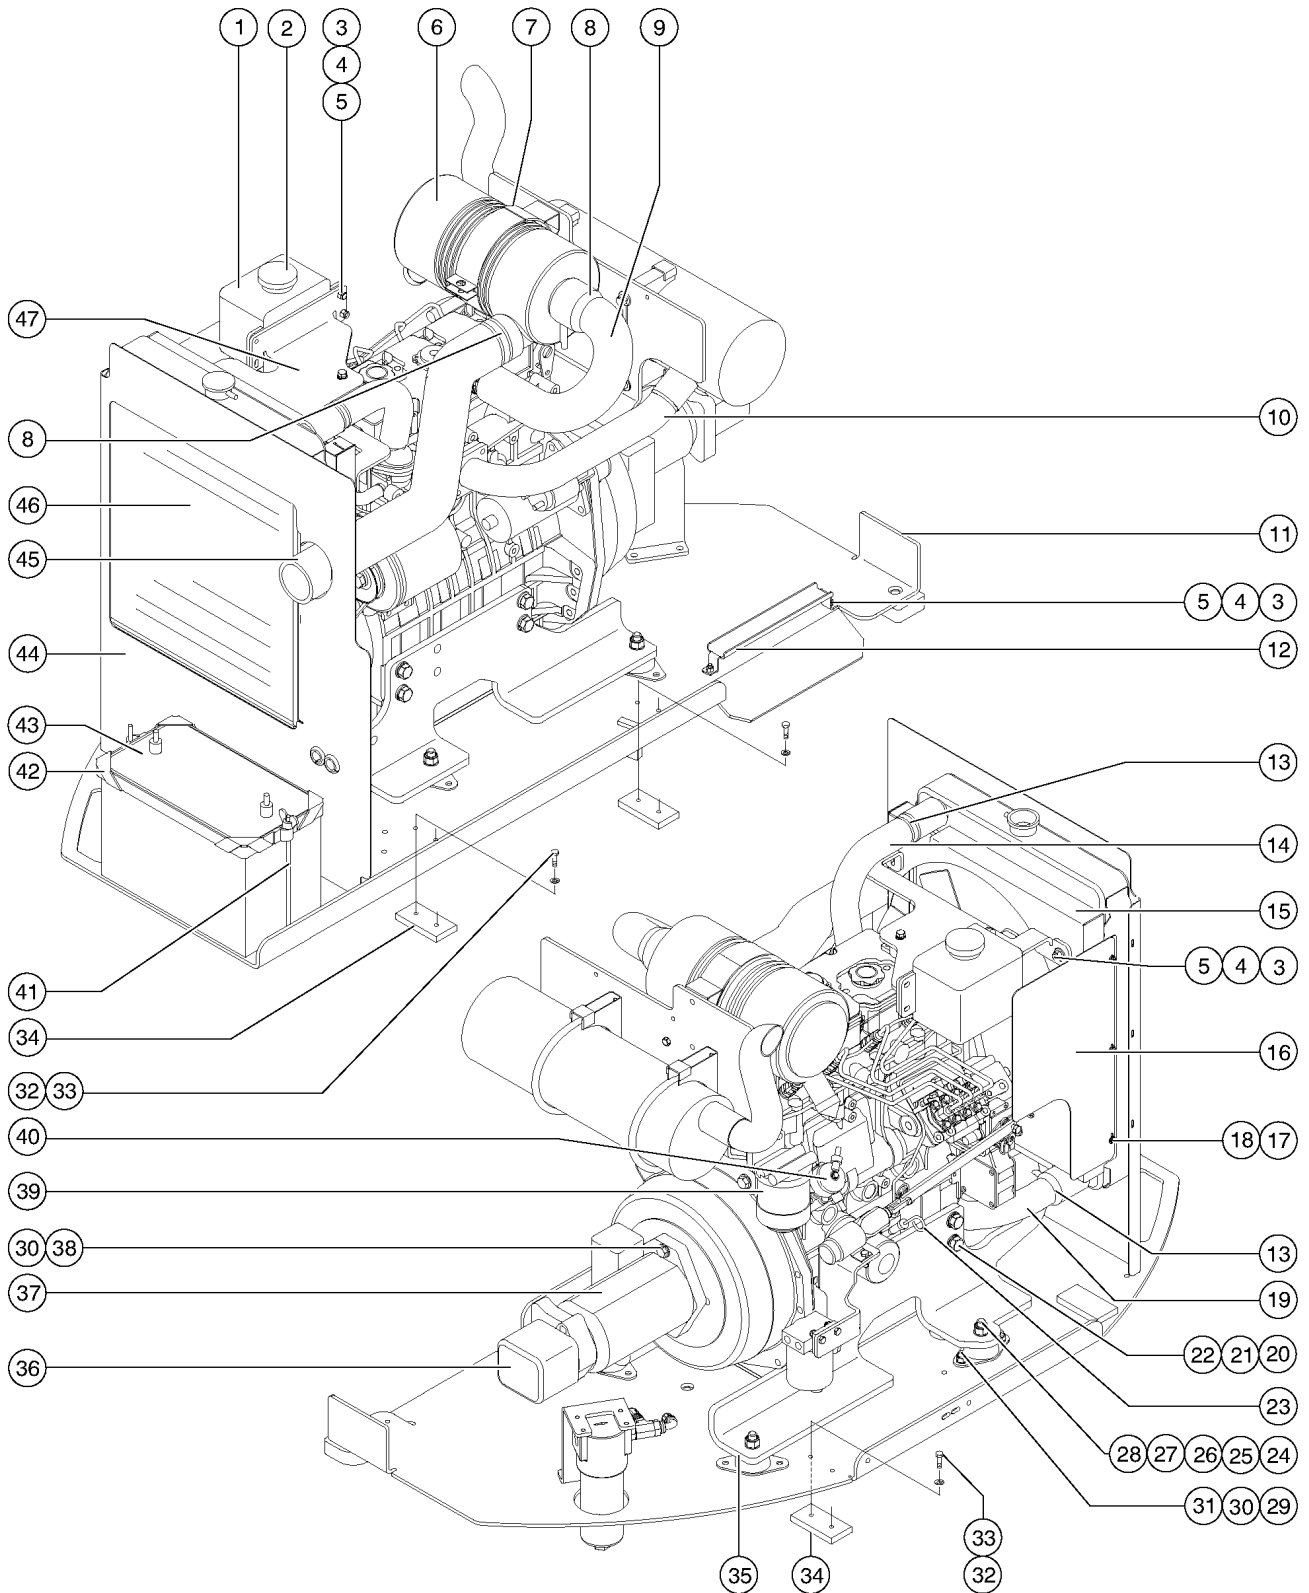

401.1 Perkins 404-22 Engine - View 1

Item	Part No.	Description	Qty.
35-	102748GT	FORMING,ENGINE MOUNT,LH,PERK	
36		Ref. Function Pump (refer to 708.1)	
37		Ref. Drive Pump (refer to 708.1)	
38	6021GT	WASHER,LOCK, .375	
39	1262484GT	FUEL FILTER ASSY,PERKINS 404D/	1
39-	62421GT	FILTER,FUEL,PERKINS	
40	72348GT	PUMP,LIFT(FUEL) PERKINS(54555)	1
40	77990GT	KIT,SEAL,3CC PUMP***	
41	30784-975GT	THREADED ROD,(1/4-20),9.75	2
41-	8170GT	NUT,WING,1/4-20	
42	30144GT	BATTERY HOLD DOWN,GROUP 31	1
43	1303581GT	BATTERY, 12V, 950CCA, FLA	1
43-	89651GT	BATTERY CABLE,2/0,POS.RED,45"	
43-	122058GT	BATTERY CABLE,1/0 GA,BLK 30"	
43-	49869GT	CORROSION INHIBITOR COATING	
44	102112PGT	FORMING,ENGINE BAFFLE,PERKINS	1
45	88846GT	HOSE,AIR INLET	1
46	110304GT	RADIATOR,FORD/PERKINS***	1
46-	65473GT	CAP,RADIATOR,PERKINS/FORD	
47	88989PGT	FORMING,UPPER RAD SUPPORT PNTD	1