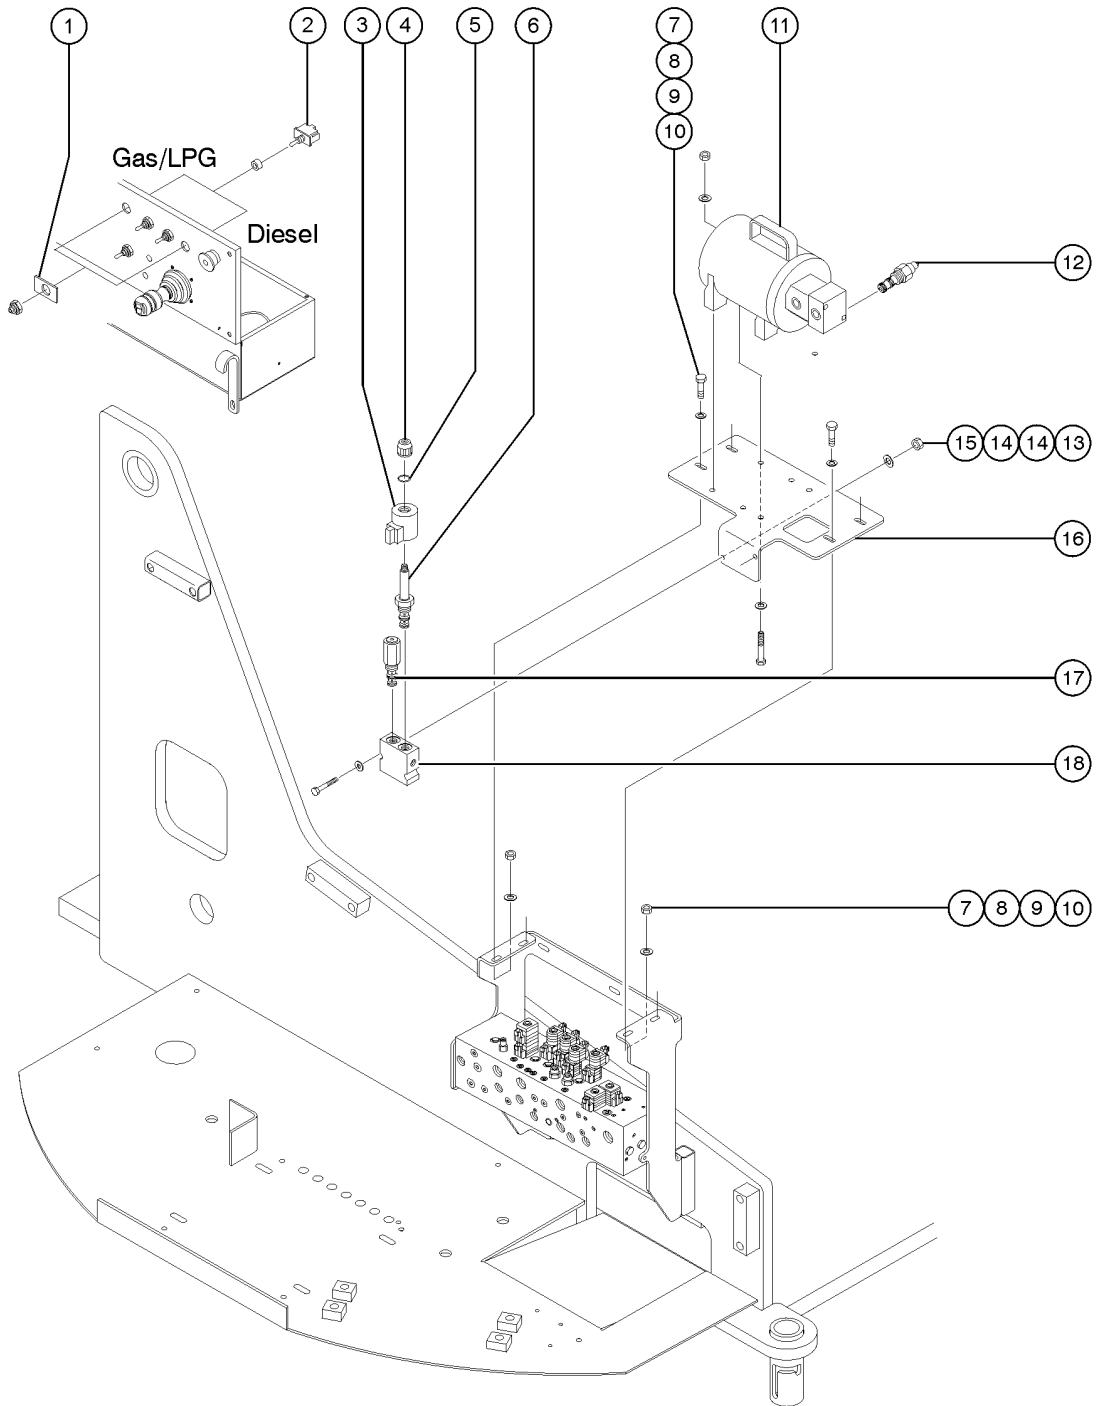

807.1 Cold Start Package

Item	Part No.	Description	Qty.
	81123GT	HARNESS,COLD START OPT,DUETZ ..... Deutz models	
	89464GT	OPT,COLD START,DEUTZ,Z60-2002 ..... Deutz models (includes items 1-7 and 10)	
	53156GT	COLD START,FORD, BIG BOOM ..... Ford models, (includes item 1 and 9)	
1	28853GT	BLANKET,BATTERY	1
2	128200GT	SWITCH TOGGLE ASSY SPDT 3P MOM ..... Deutz models, (glow plug)	1
3	31408GT	GLOW PLUG,L1011	1
4	27155GT	SOLENOID,12V CONTINUOUS***	1
5	27082GT	NUT,NYLOCK,M5X.80	
6	6638GT	WASHER, FLAT, USS, 1/4"Y	
7	6090GT	SCREW, HHC, 1/4-20 X .75	
8	77382GT	HEATER,FREEZE PLUG,PRKINS40422 ..... Perkins models	1
9	35610GT	HEATER,FREEZE PLUG,FORD LRG423 ..... Ford models	1
10	49463GT	BATT,CABLE,RED, 4 GAUGE ..... Deutz models	54

808.1 Generator Option - View 1