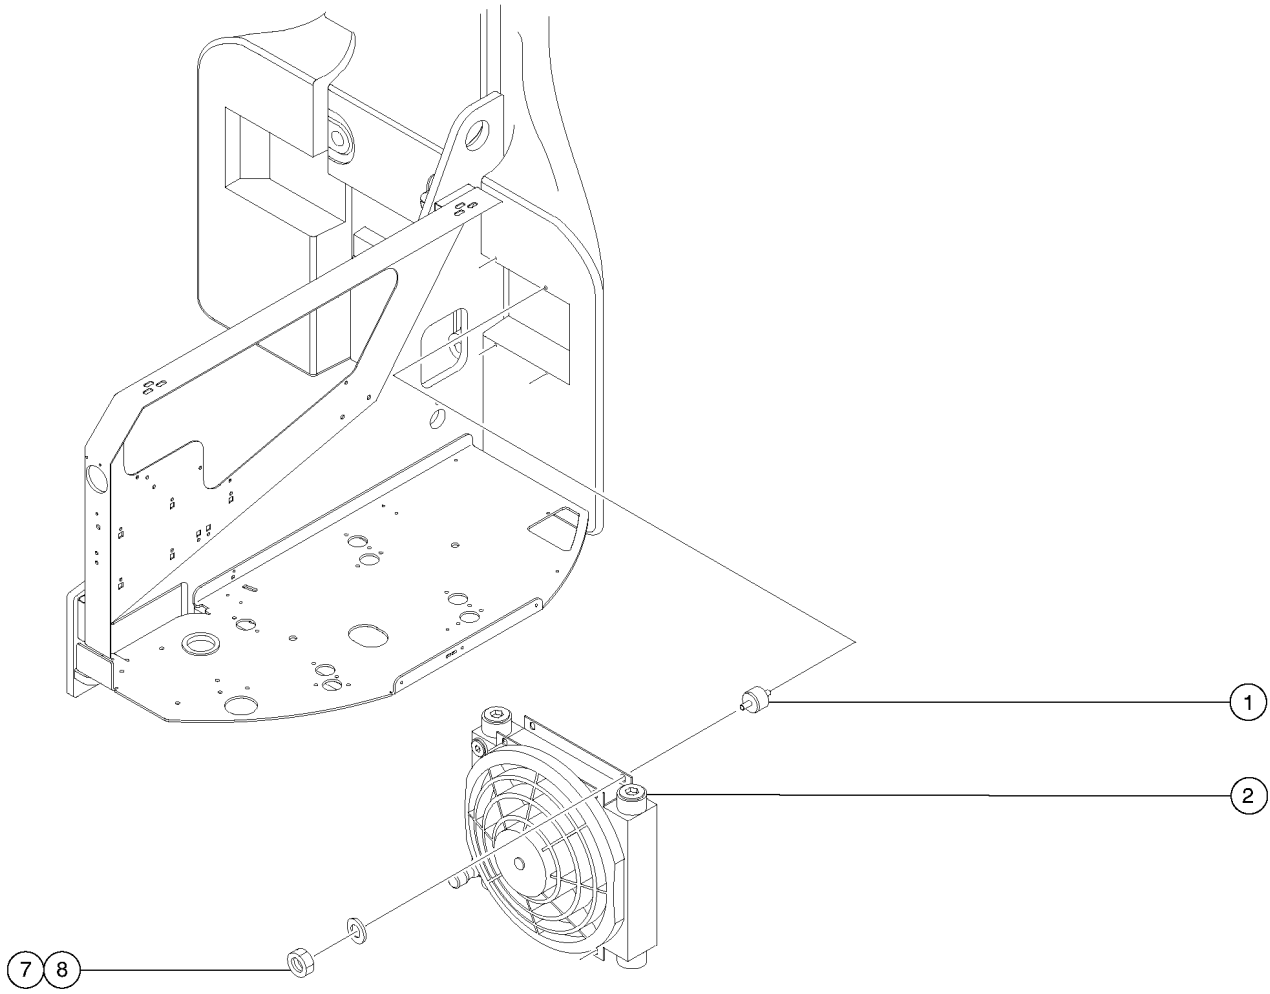

810.1 Hydraulic Oil Cooler

LEGEND	
	ADAPTER
	HOSE ASSEMBLY