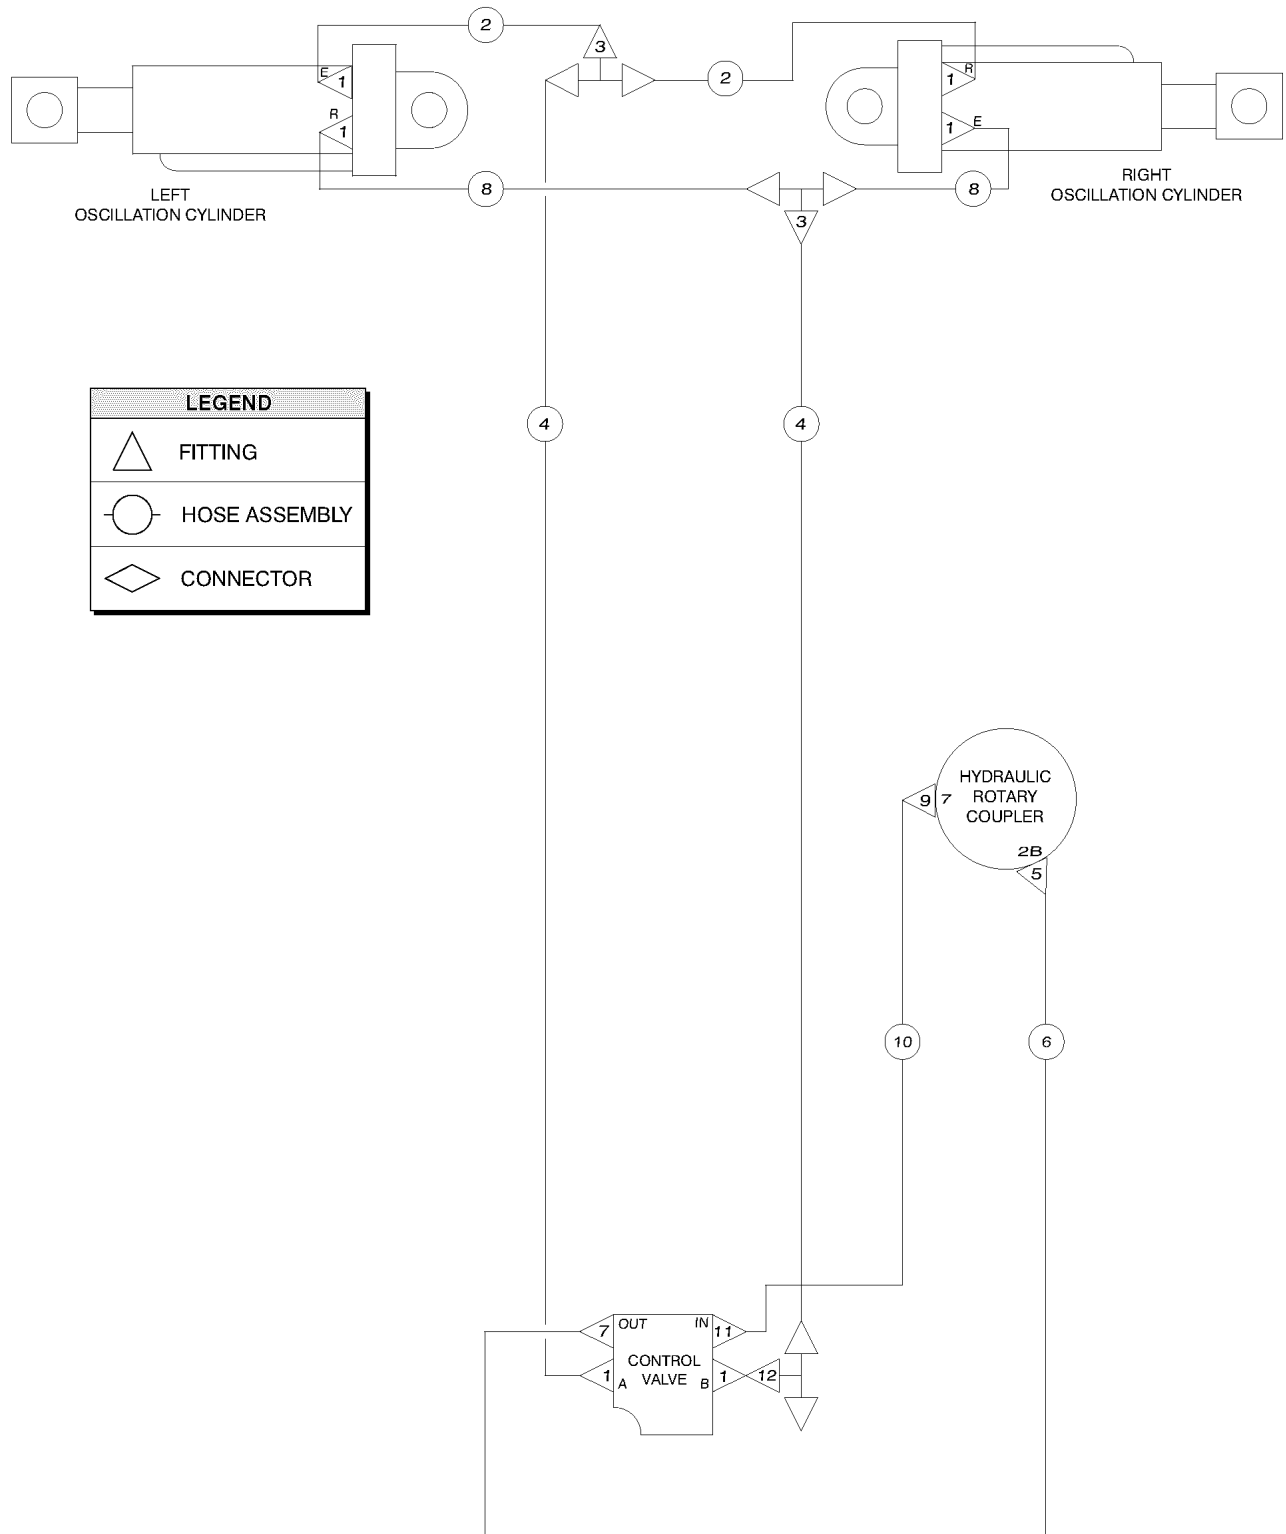

711.2 2WD Drive Oscillate System (from SN 4386)

<i>Item</i>	<i>Part No.</i>	<i>Description</i>	<i>Qty.</i>
	49613GT	PLUG AND CAP KIT-SERVICE,ORFS*	
	49612GT	O-RING KIT (ORFS FITTINGS)	
1	48916GT	CONN, 520120-6	6
2	49128-3409GT	HOSE ASEMBLY HOSE ASSEMBLY 3/8	2
3	53980GT	TEE,BRANCH,520433-6	2
4	89554-10313GT	HOSE ASSY, 3/8" STR M,90 FM	2
5	48937GT	ELBOW,45D,520320-8	1
6	49143-5429GT	HOSE ASSY,1/2,90 FEM,STR FEM	1
7	48933GT	CONN,520120-8***	1
8	49128-3209GT	HOSE ASEMBLY HOSE ASSEMBLY 3/8	2
9	48904GT	ELBOW, 90D, 520220-4	1
10	49117-6191GT	HOSE ASSY,1/4,90 FEM,STR FEM	1
11	48914GT	CONN,520120-4-8	1
12	48891GT	FITTING,TEE,BRANCH,520433-4	1