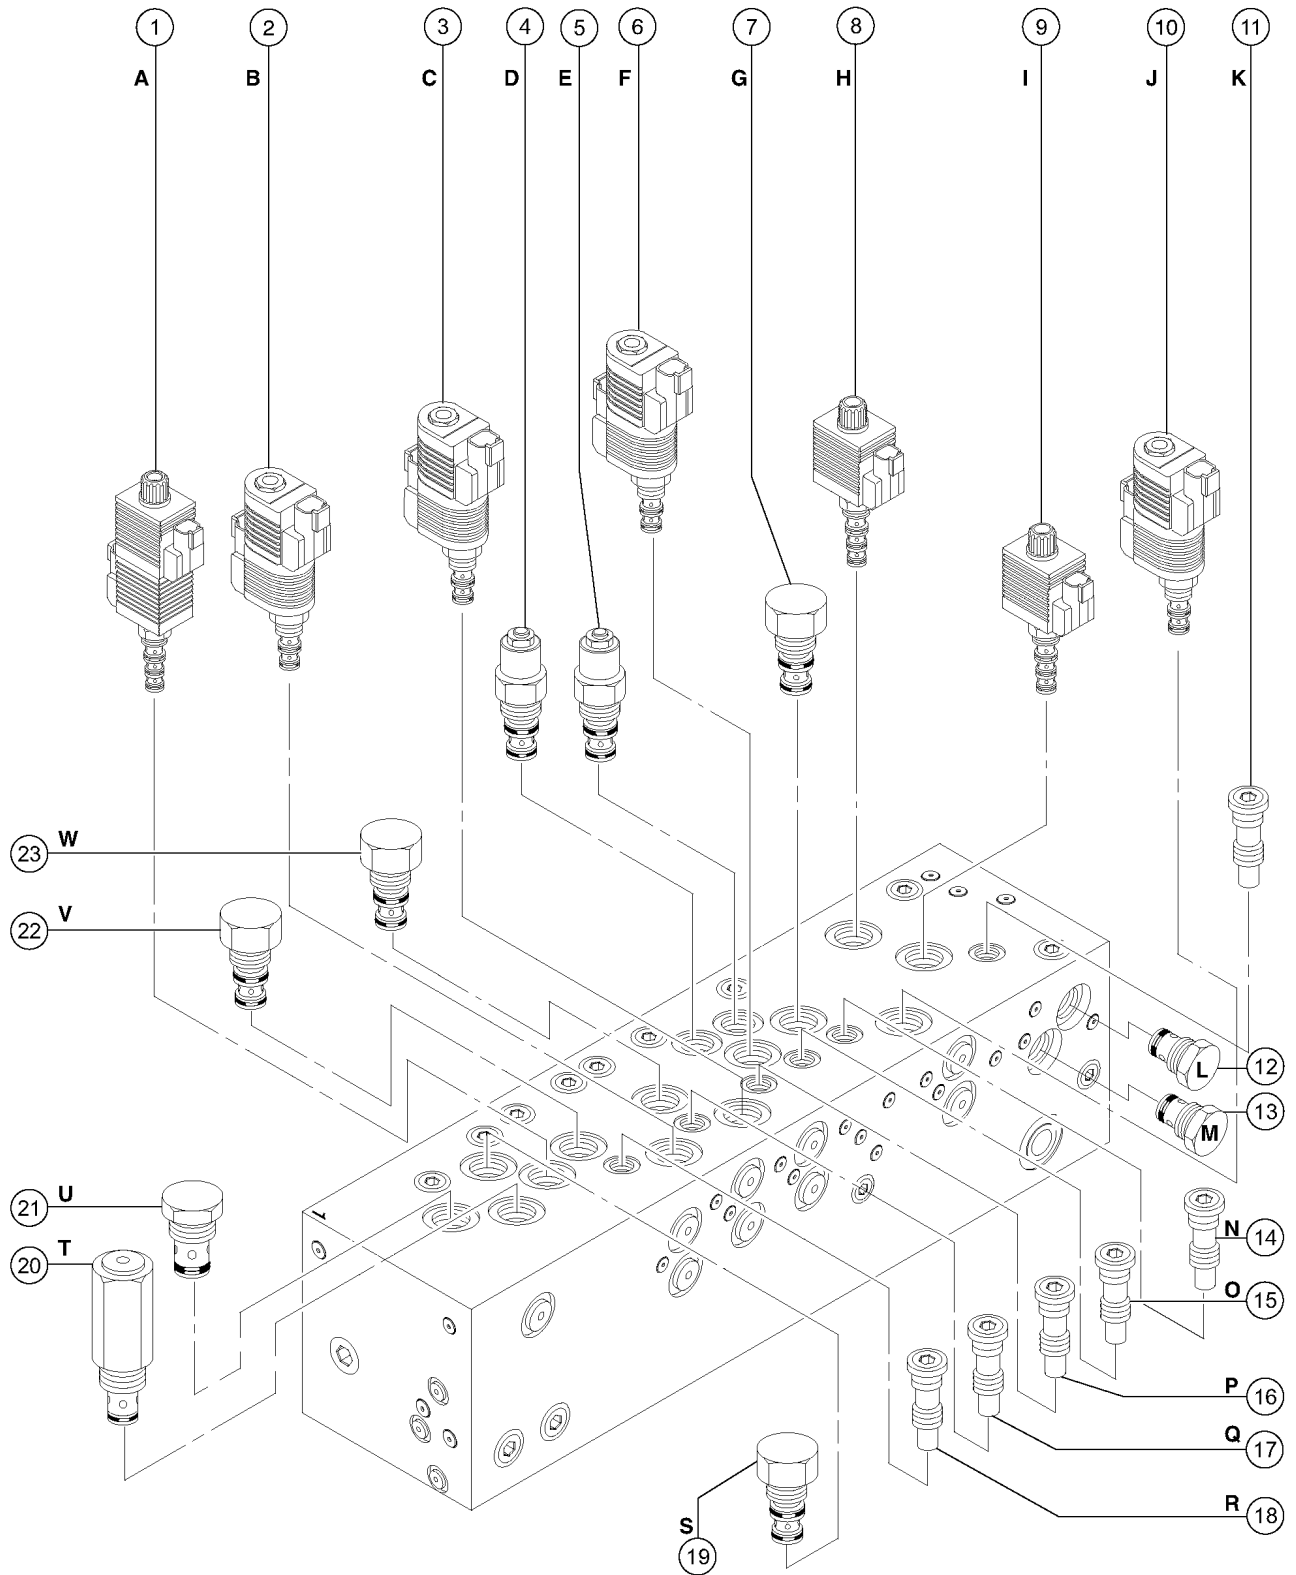

704.1 Function Manifold - View 1 (to SN 4460)