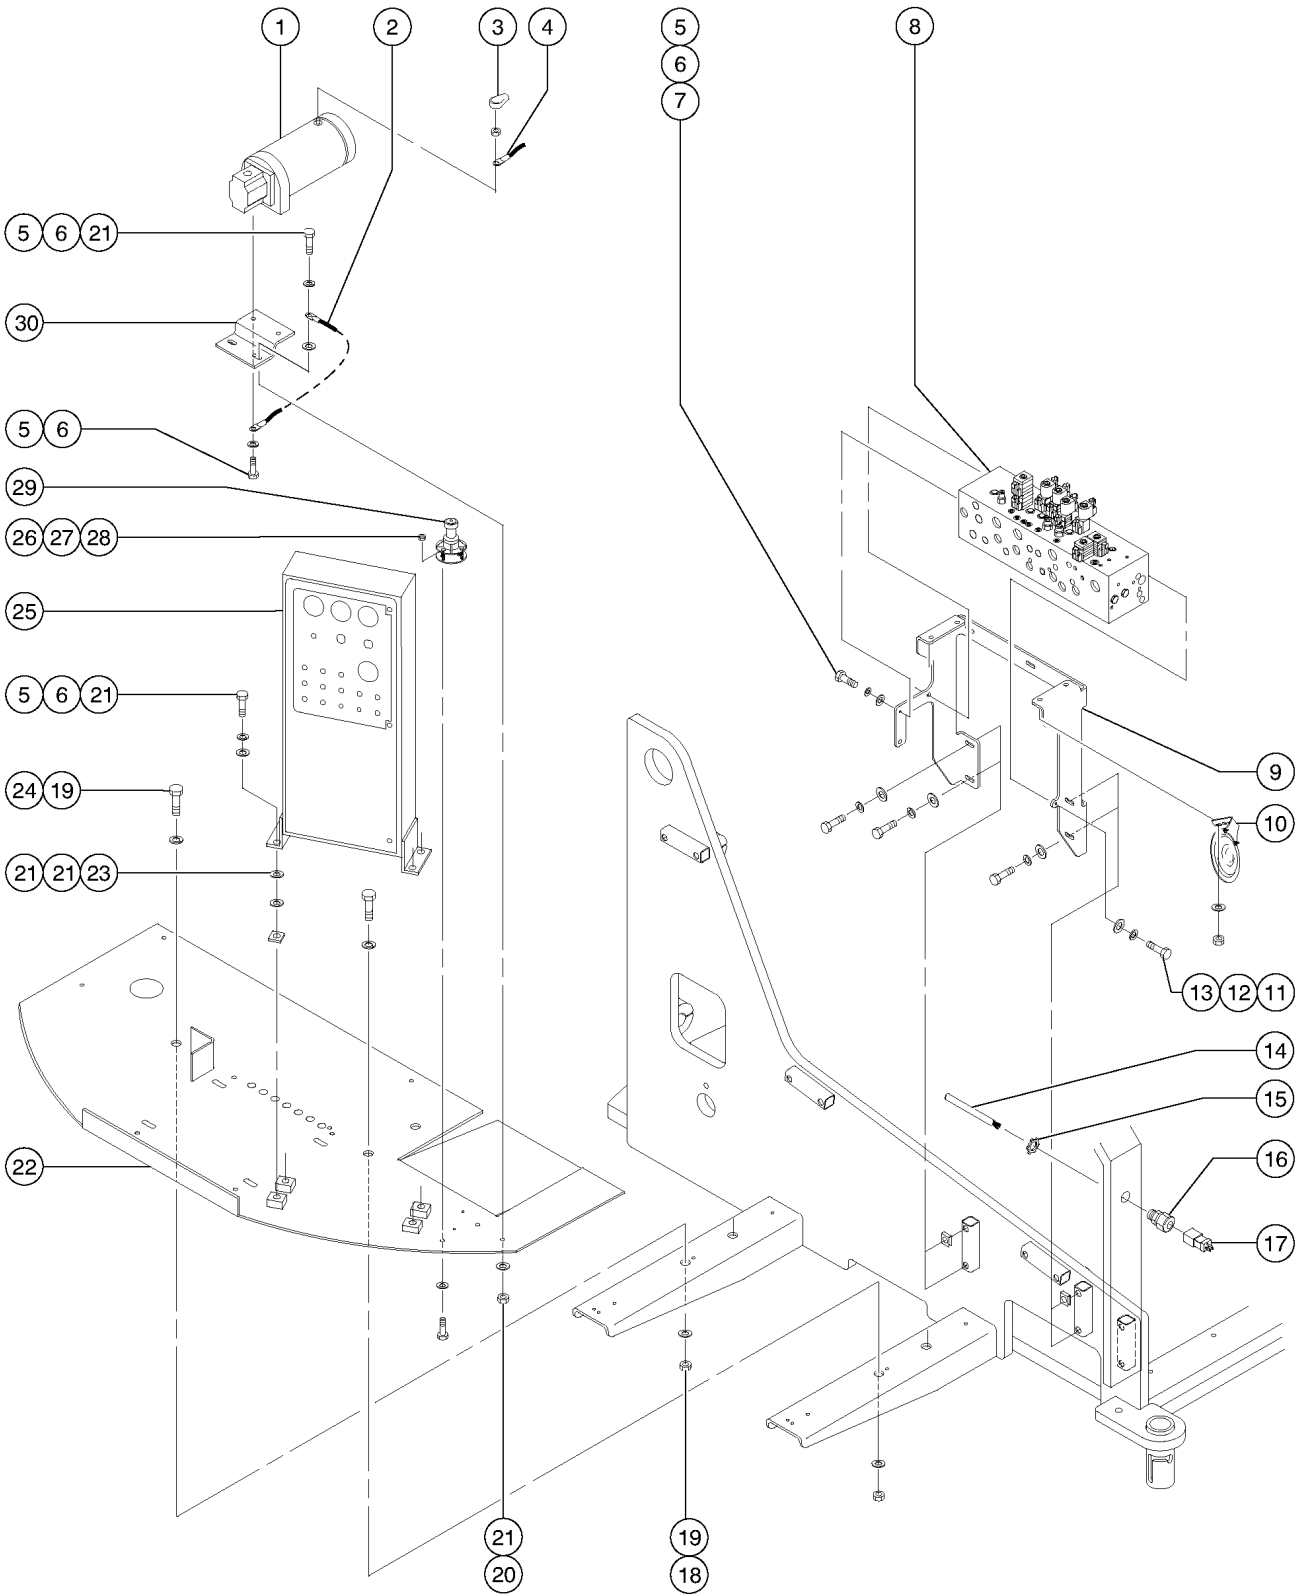

303.1 Function Manifold and Auxiliary Power Unit Installation

303.1 Function Manifold and Auxiliary Power Unit Installation

Item	Part No.	Description	Qty.
1	89620GT	POWER UNIT,AUX PUMP 12VDC	1
1-	77069GT	MOTOR,12VDC,77066	
1-	58489GT	PUMP ASSY,AUX.POWER UNIT 89617	
1-	75858GT	VALVE,CHECK ASSEMBLY	
1-	37192GT	COUPLER, PUMP / MOTOR (36179)	
1-	122754GT	CABLE,#4GA,POS.AUX,RED,108"	
2	13082GT	WELDING CABLE,#4 EXCELENE/BLK.	61
3	8910GT	BOOT,CABLE TERM,MED.RED,4/0	1
4	65612GT	CABLE ASSEMBLY	
5	6175GT	SCREW,HHC,3/8-16 X 1	6
6	6021GT	WASHER,LOCK,.375	
7	6097GT	WASHER,FLAT,USS,3/8",Y	
8		Ref. Function Manifold (refer to 704.1 and 706.1)	
9	75988PGT	BRACKET,FILTER MOUNT,PAINTED	1
10	81578GT	HORN,12VDC,SPADE TERMINALS***	1
11	6888GT	SCREW,HHC,1/4-20 X 1	
12	6356GT	WASHER,LOCK,.25	
13	6638GT	WASHER, FLAT, USS, 1/4"Y	
14	43956GT	WIRE CABLE, 14/GA/3 CON. TPE JKT*	
15	6935GT	CONN, SQZ, 1/2NPT, LOCKNUT	1
16	7056GT	CONN, SQZ, 1/2NPT, 0.38-0.50,SM	1
17	6595GT	PLUG,ELECTRICAL,DOMESTIC	1
17-	119404GT	CONN,RECEP 120AC/15A DOMESTIC	
17-	144161GT	PLUG,POWER,UK,16AMP,3PIN	
17-	1280665GT	PLUG, TYPE F, 230V, 50HZ, 16A, IP44	
17-	25388GT	PLUG,FUSED,250V,13AMP,U.K.**	
17-		FUSE,13 AMP,220V PLUG (component no longer available) refer to BS1362 BUSS TDC180-13A	
18	6024GT	NUT,NYLOCK,5/8-11