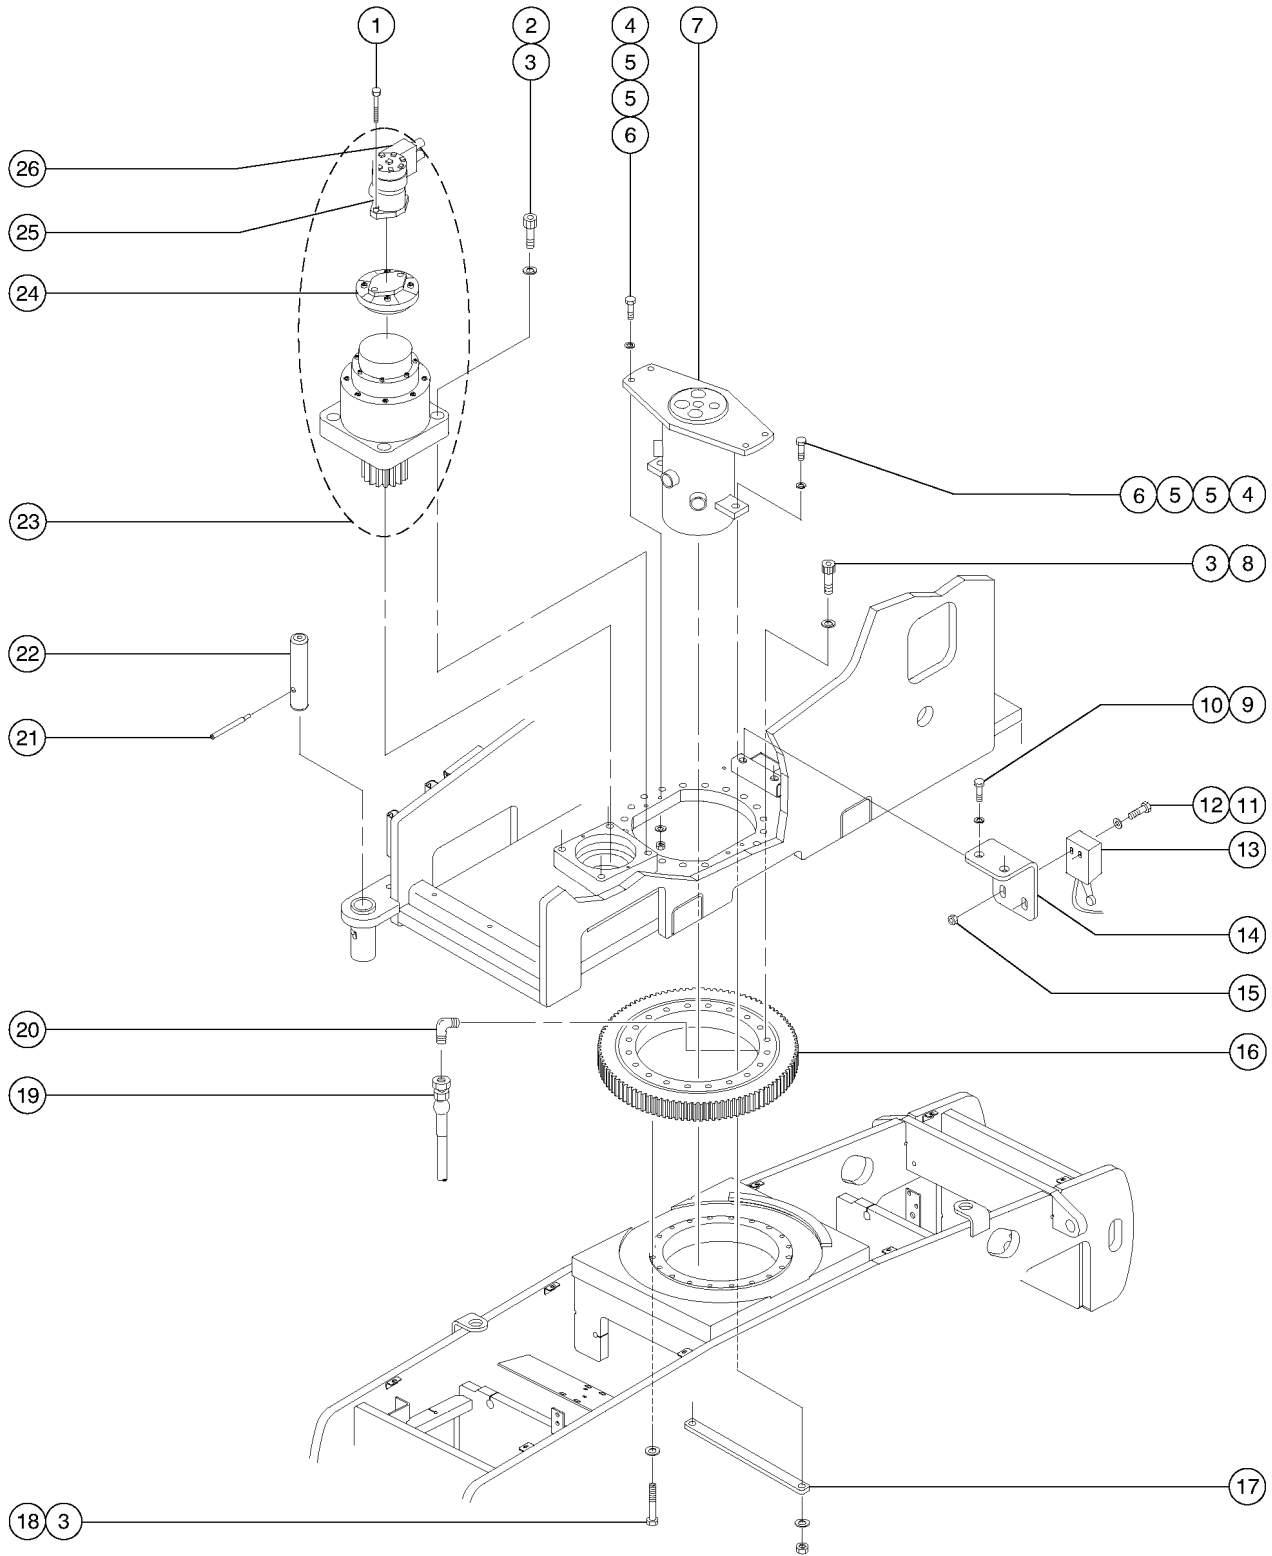

304.1 Turntable Rotation and Hydraulic Rotary Coupler Installation