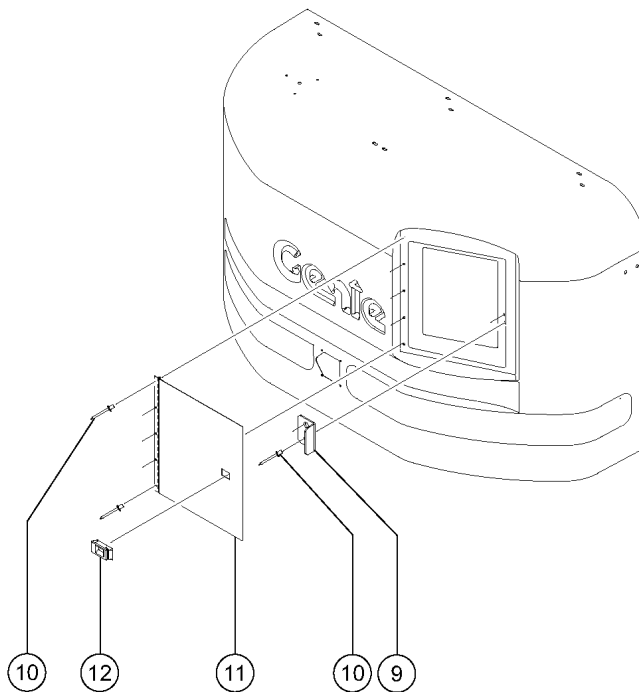

803.1 Ground and Platform Control Box Covers

803.1 Ground and Platform Control Box Covers

Item	Part No.	Description	Qty.
	88609-SGT	CONTROL BOX COVER ASSY***	
	89883-SGT	CONTROL BOX COVERS,OPTION,Z60	
1	54486GT	RIVET,ALUM,ALUM,3/16BUTTONHEAD	11
2	111526GT	HINGE,PLAT CONTROL BOX COVER	1
3	6889GT	NUT,LP NYLOCK,1/4-20	
4	6638GT	WASHER, FLAT, USS, 1/4"Y	
5	6888GT	SCREW,HHC,1/4-20 X 1	
6	43392GT	BUMPER,BATTERY BOX & RAILS	2
7	30468GT	LATCH,SLIDE, FLUSH MOUNT STYLE	2
8	102676GT	LID ASSY,CONTROL BOX COVER PLT	1
		includes items 1, 3-9 and 14	
8-	102785PGT	CONTROL BOX COVER,LID,PTD	
9	49534GT	DOOR LATCH,BASE CONTROL BOX	1
10	53189GT	RIVET,ALUM,ALUM,P,.25X.375	7
11	89723GT	COVER ASSEMBLY BASE CONTROL BO	1
		includes items 10, 11 and 13	
12	30468GT	LATCH,SLIDE, FLUSH MOUNT STYLE	1
13	88607PGT	COVER,CONTROL BOX LEFT SIDE***	1
13-	88606PGT	COVER,CONTROL BOX RIGHT SIDE**	
14	102786PGT	FORMING,LATCH,CTRL BOX LID PTD	2