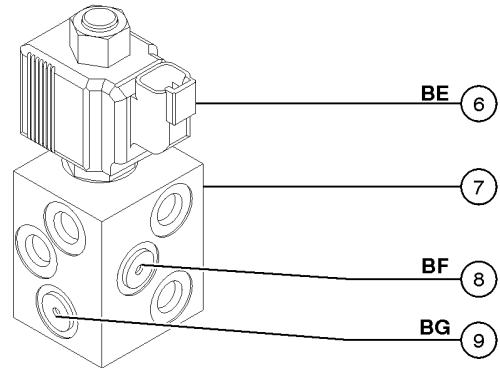

Jib Manifold