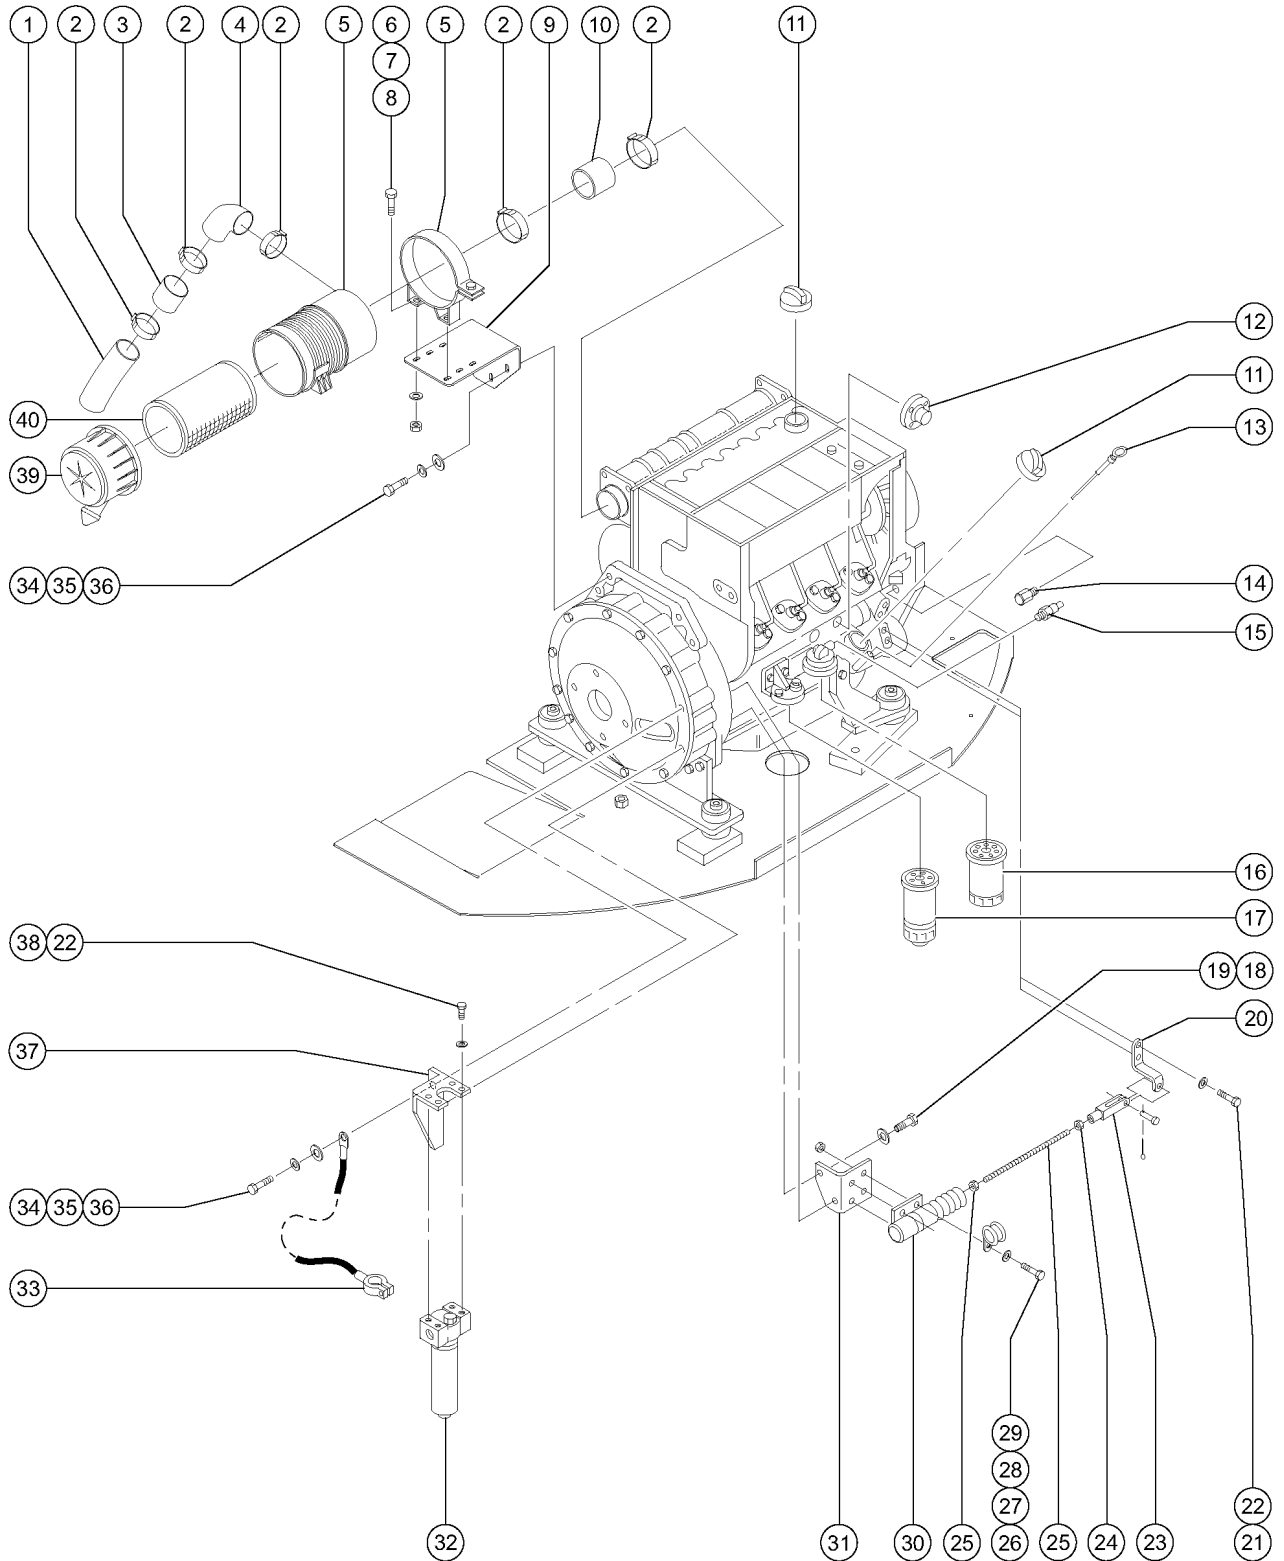

405.1 Deutz F4L 1011F Engine - View 3

Item	Part No.	Description	Qty.
18	23057GT	SCREW,HHC,M8 X 20MM	
19	6886GT	WASHER,LOCK,.313	
20	33240PGT	BRACKET,ACTUATOR ARM MTG,PTD	1
21	22578GT	SCREW,HHC,M6 X 20MM,GR8.8	
22	6356GT	WASHER,LOCK,.25	
23	21130GT	CLEVIS YOKE-1/4-28,PLTD W/PIN	
24	21496GT	NUT,HEX,1/4-28	
25	30785-1500GT	THREADED ROD,1/4-28 X 15 IN***	1
26	6888GT	SCREW,HHC,1/4-20 X 1	
27	6638GT	WASHER, FLAT, USS, 1/4"Y	
28	6833GT	CLAMP,0.50,#8 X 1/4,RUB CUSH	2
29	6091GT	NUT, NYLOCK, 1/4-20	
30	29073GT	SOLENOID,THROTTLE, ...	1
30-	52537GT	BOOT,SOLENOID,29073	
31	33241PGT	BRACKET,SOLENOID MTG,PAINTED	1
32		FILTER ASY,M PRESS,SAE8,WOIND* (77139) component no longer available	1
32-	60857GT	FILTER,ELEMENT,BETA(5)=1000 for 77139	
32A	1267807GT	ASSEMBLY, MED. PRESS. FILTER, SAE8	
32A-	1268229GT	ELEMENT-5 MIC, PAPER, W/ BYPASS for 1267807	
33	122058GT	BATTERY CABLE,1/0 GA,BLK 30"	1
34	44064GT	SCREW,HHC,M10 X 30MM, ...	
35	22700GT	WASHER,LOCK,M10	
36	6097GT	WASHER,FLAT,USS,3/8",Y	
37	30230P-SGT	FILTER MOUNT BRACKET	1
38	6090GT	SCREW, HHC, 1/4-20 X .75	
39		END CAP not available separately; included with item 5	1
40	62420GT	FILTER, AIR D2.9L4	1