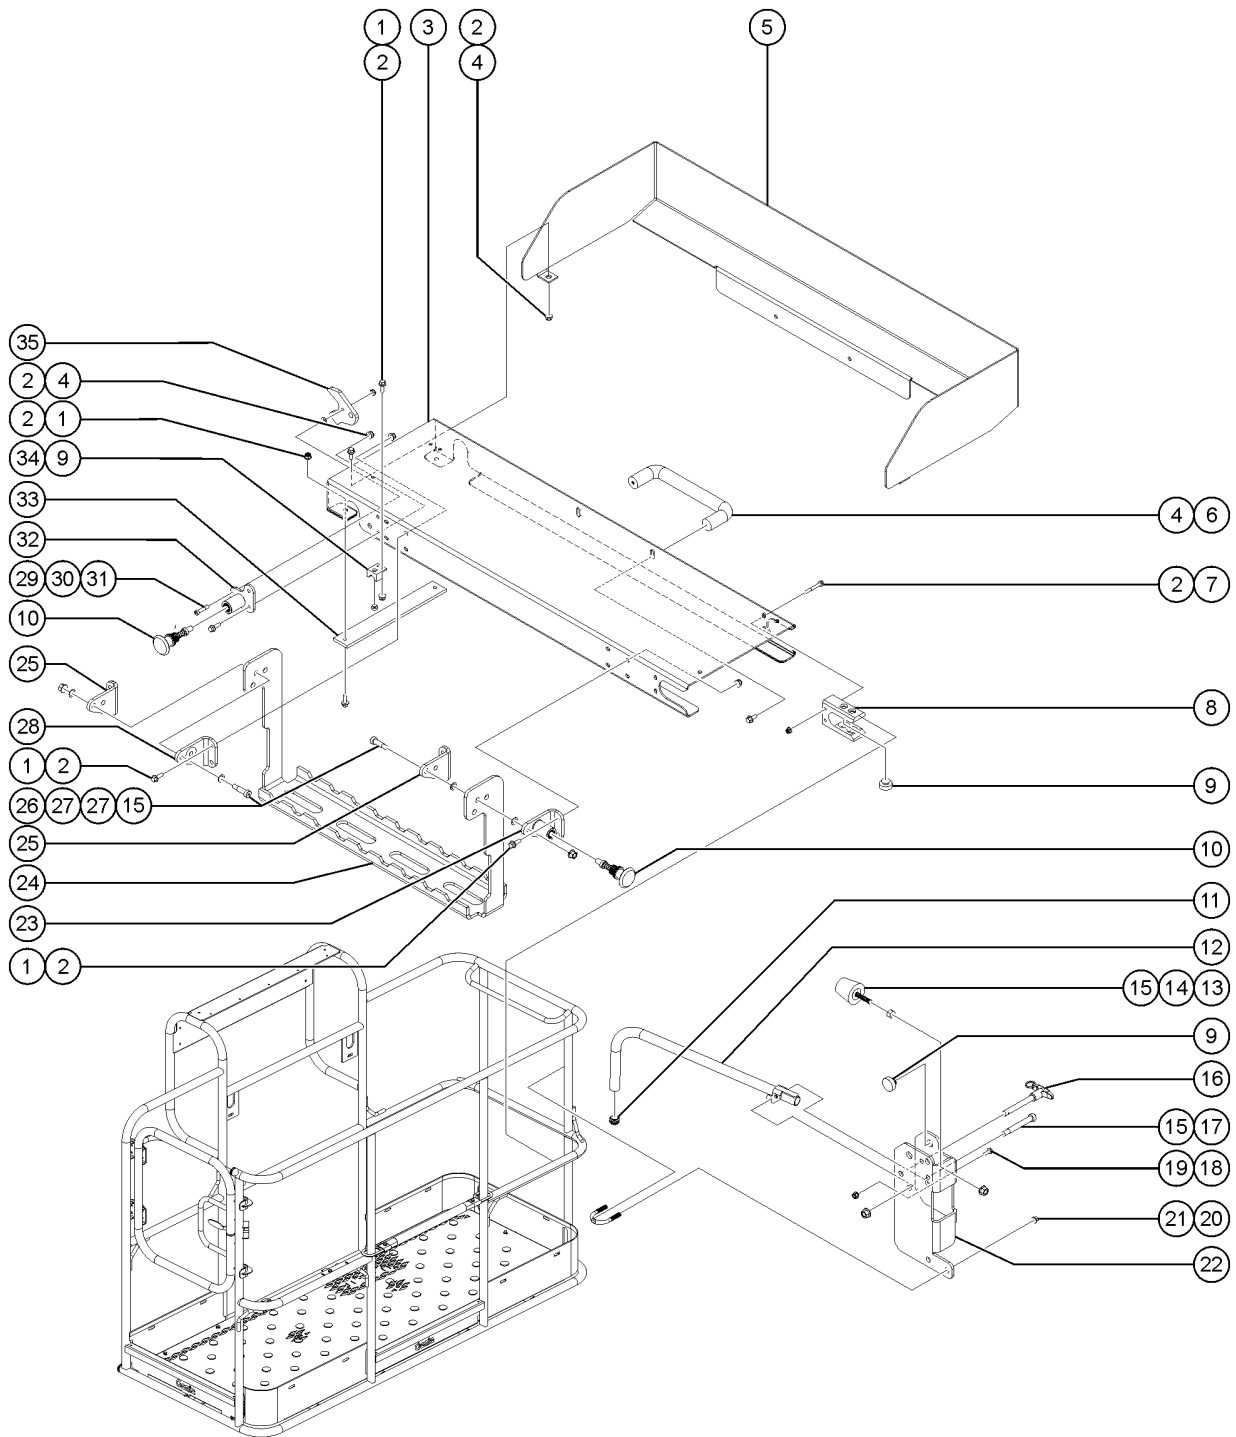

824.1 Lift Tools Access Deck - 6 Feet

824.1 Lift Tools Access Deck - 6 Feet

<i>Item</i>	<i>Part No.</i>	<i>Description</i>	<i>Qty.</i>
27	1292828GT	WASHER,FLAT, .39, .625, .036,ZAG	4
28	1291803GT	FORMING, ACCESS DECK RIGHT EYE, 8FT PLATFORM	1
29	1291818GT	BOLT,SHS,1/4X.75X1/4-20,ZAG	1
30	1291821GT	WASHER, FLAT, 1/4X1/16X1/2, AL	1
31	1283026GT	NUT,LP NYLOCK,1/4-20,2,ZAG	1
32	1291809GT	WELDMENT, LIFT TOOLS MIDRAIL LOCK	1
33	1293704GT	PLATE, STIFFENER BAR	2
34	1291813GT	WEAR PAD, VERTICAL MIDRAIL SLOT	2
35	1291806GT	PLATE, MIDRAIL HOOK	1