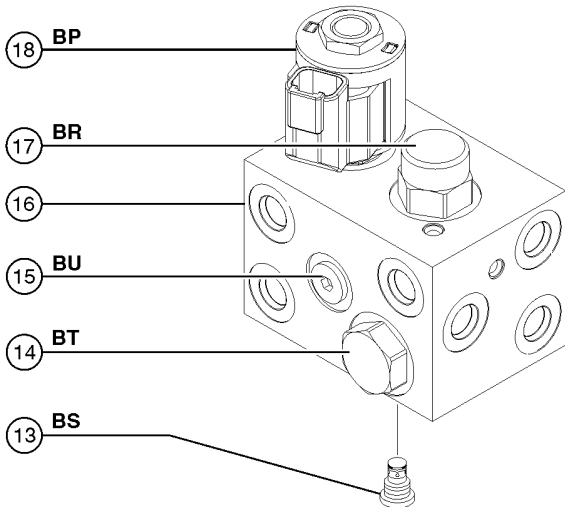

Platform Rotate Manifold

Jib Manifold