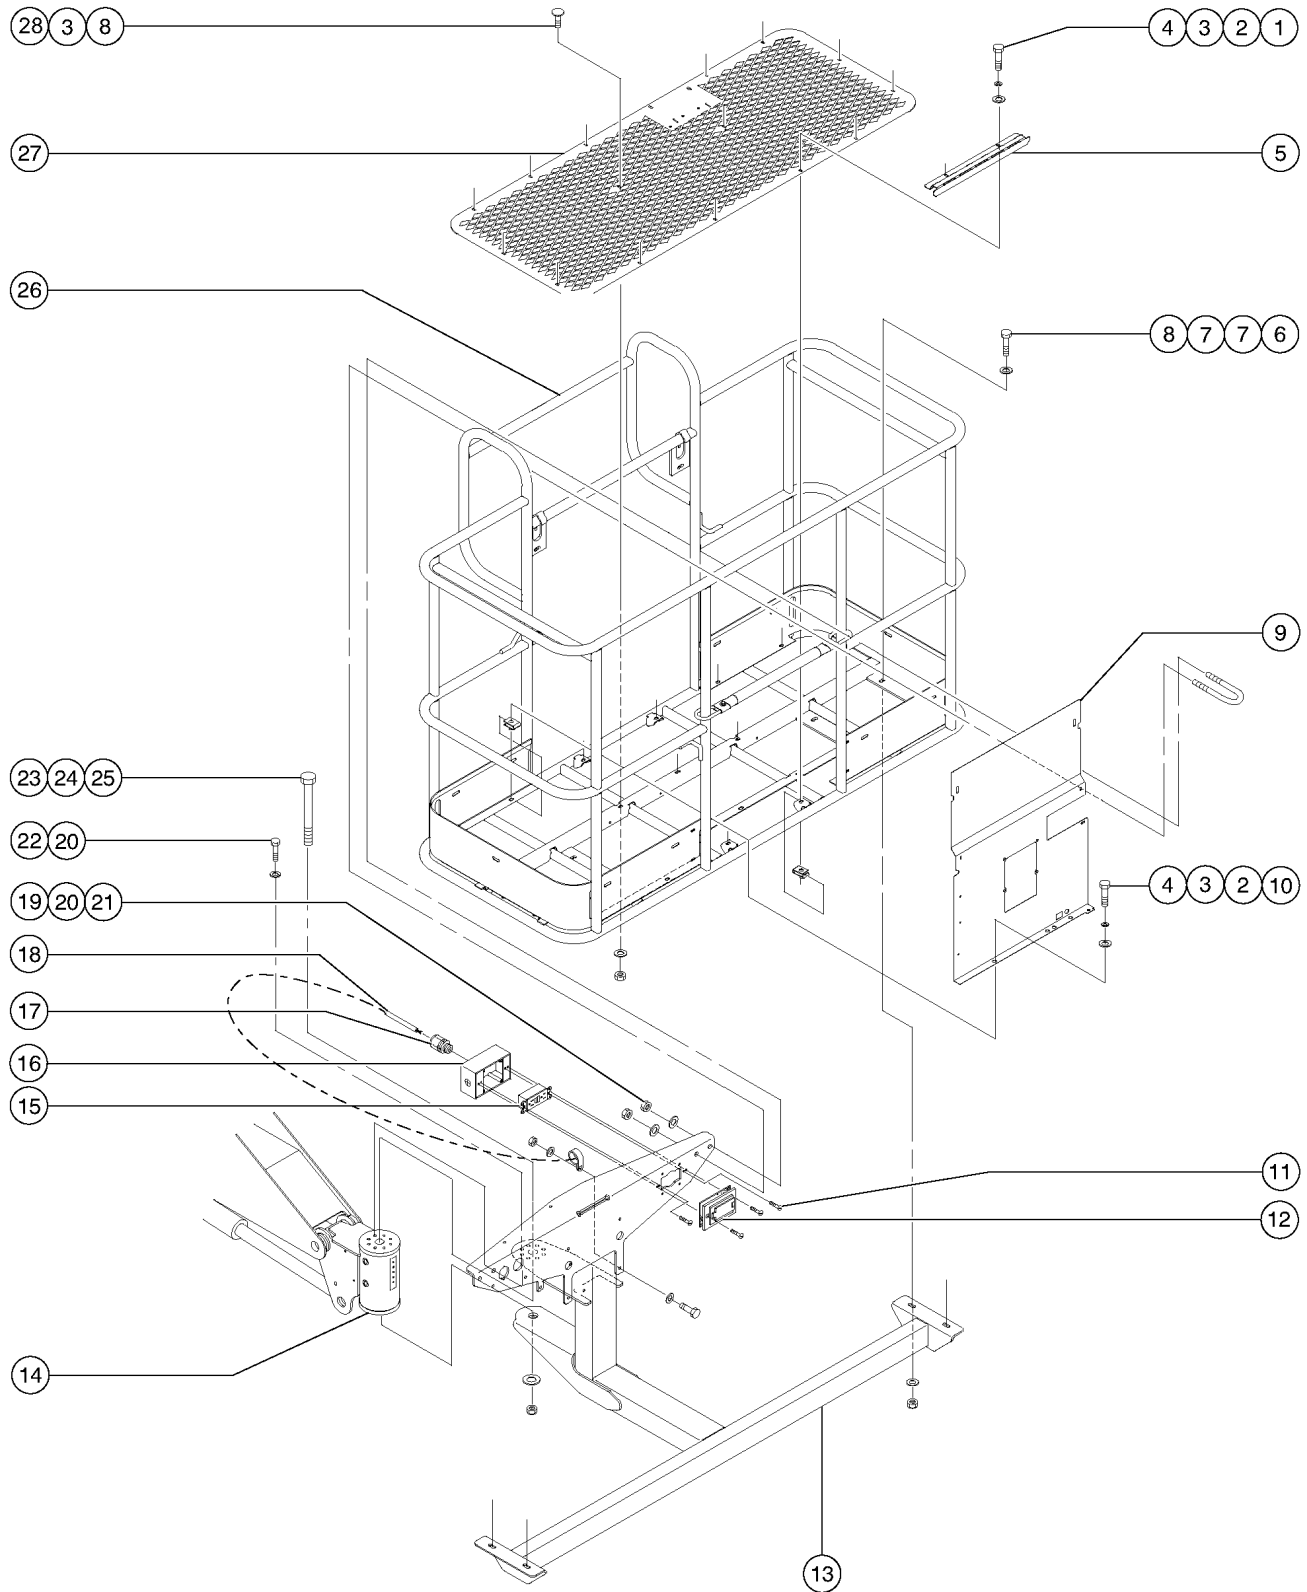

601.1 Platform Installation - View 1

Item	Part No.	Description	Qty.
A-	89742GT	PLATFORM ASSY 4FT W/DECALS ANS Assemblies with Word Decals; USA and Canada models	
A-	89743GT	PLATFORM ASSY 5FT W/DECALS ANS Assemblies with Word Decals; USA and Canada models	
A-	89335GT	PLATFORM ASSY 6FT W/DECALS ANS Assemblies with Word Decals; USA and Canada models	
A-	89337GT	PLATFORM ASSY 8FT W/DECALS ANS Assemblies with Word Decals; USA and Canada models	
B-	89746GT	PLATFORM ASSY 4FT W/DECALS AUS Assemblies with Word Decals; Australia n models	
B-	89747GT	PLATFORM ASSY 5FT W/DECALS AUS Assemblies with Word Decals; Australia n models	
B-	89748GT	PLATFORM ASSY 6FT W/DECALS AUS Assemblies with Word Decals; Australia n models	
B-	89749GT	PLATFORM ASSY 8FT W/DECALS AUS Assemblies with Word Decals; Australia n models	
C-	89744GT	PLATFORM ASSY 4FT W/DECALS EUR Assemblies with Symbol Decals; European models	
C-	89745GT	PLATFORM ASSY 5FT W/DECALS EUR Assemblies with Symbol Decals; European models	
C-	89336GT	PLATFORM ASSY 6FT W/DECALS EUR Assemblies with Symbol Decals; European models	
C-	89338GT	PLATFORM ASSY 8FT W/DECALS EUR Assemblies with Symbol Decals; European models	
D-	89750GT	PLATFORM ASSY 4FT W/DECAL A/SO Assemblies with Symbol Decals; Asia and South American models	
D-	89751GT	PLATFORM ASSY 5FT W/DECALS ASA Assemblies with Symbol Decals; Asia and South American models	
D-	89752GT	PLATFORM ASSY 6FT W/DECALS ASA Assemblies with Symbol Decals; Asia and South American models	
D-	89753GT	PLATFORM ASSY 8FT W/DECALS ASA Assemblies with Symbol Decals; Asia and South American models	
1	6888GT	SCREW,HHC,1/4-20 X 1	
2	6356GT	WASHER,LOCK,.25	
3	6638GT	WASHER, FLAT, USS, 1/4"Y	
4	56912GT	SPRING CLIP,1/4-20,.025-.15X.54,ZAG	
5	73610PGT	STEP PLATFORM ENTRY PAINTED***	1
6	6019GT	SCREW,HHC,3/8-16 X 1.25 GRD 5	
7	6097GT	WASHER,FLAT,USS,3/8",Y	
8	4828GT	NUT,NYLOCK,3/8-16	
9	102495GT	DECAL PLATE ASSY W/WORD DECALS Assemblies with Word Decals; USA and Canada models	1
9-	89768GT	DECAL PLATE ASSY W/SYM DECALS Assemblies with Symbol Decals	
10	6090GT	SCREW, HHC, 1/4-20 X .75	
11	75067GT	SCREW,6-32 X 7/8 PPMS ZINC	