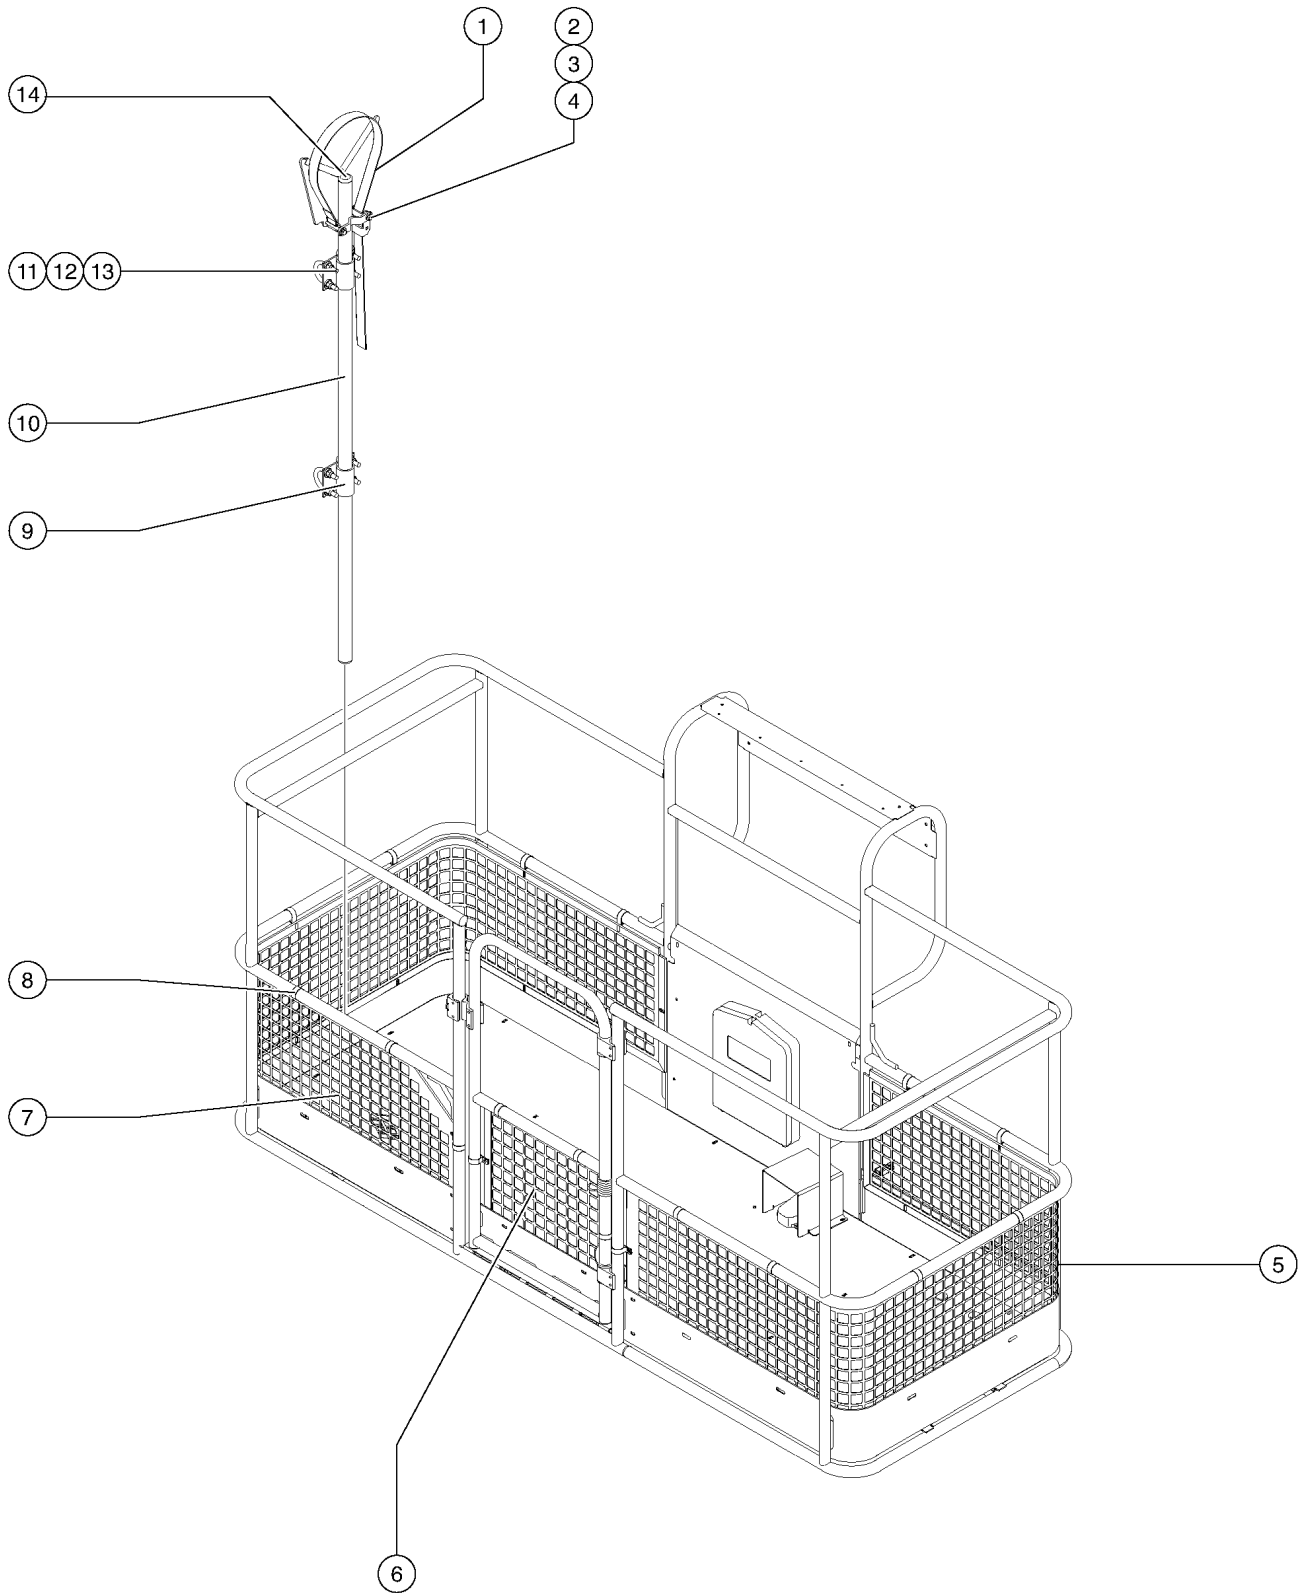

805.1 Platform Half-mesh and Swing Gate

805.1 Platform Half-mesh and Swing Gate

Item	Part No.	Description	Qty.
A	85300GT	PIPE CRADLE ASSY. SERV (ONE)**	
A-	65630GT	INSTRUCTIONS-PIPE CRADLE,BOOMS	
A-	72875GT	DECAL,WARNING,PIPE CRADLE,BOOM	
B	73956-SGT	6' HALF MESH PLAT/GATE KIT***	
C	73958-SGT	8' HALF MESH PLAT & GATE	
D		Ref. Swing Gate Option, Complete (refer to 802.1)	
1	56570GT	STRAP, CONDUIT HOLDER 60"****	1
2	824083GT	SCREW,HHF,1/4-20X2.5,8,ZAG	
3			
4	1277924GT	NUT,NYLOCK FLG,1/4-20,F,ZAG	
5	73500GT	HALF MESH,8'PLATFORM,RH***	1
5-	54465GT	MESH,HALF,RH,6'PLATFORM	
6	54457GT	MESH,HALF,SWING GATE***	1
7	73501GT	HALF MESH,8'PLATFORM,LH	1
7-	54458GT	MESH,HALF,LH,6'PLATFORM	
8	56424GT	CLAMP,1.25X.5 RUBBER-CUSHION 6 foot platform	14
8-	56424GT	CLAMP,1.25X.5 RUBBER-CUSHION 8 foot platform	16
8-	6090GT	SCREW, HHC, 1/4-20 X .75	
8-	6091GT	NUT, NYLOCK, 1/4-20	
8-	6638GT	WASHER, FLAT, USS, 1/4"Y	
9	81368GT	WELDMENT,PIPE CRADLE MOUNT	1
10	56525GT	WELDMENT, PIPE CRADLE	1
11	1251600GT	U-BOLT, FLATTENED, 1.5DIA. X 3/8 UNC,ZAG	4
12	1274322GT	NUT,NYLOCK FLG,3/8-16,F,ZAG	
13			
14	55753GT	BUMPER, PLASTIC, 1.25 O.D.	2