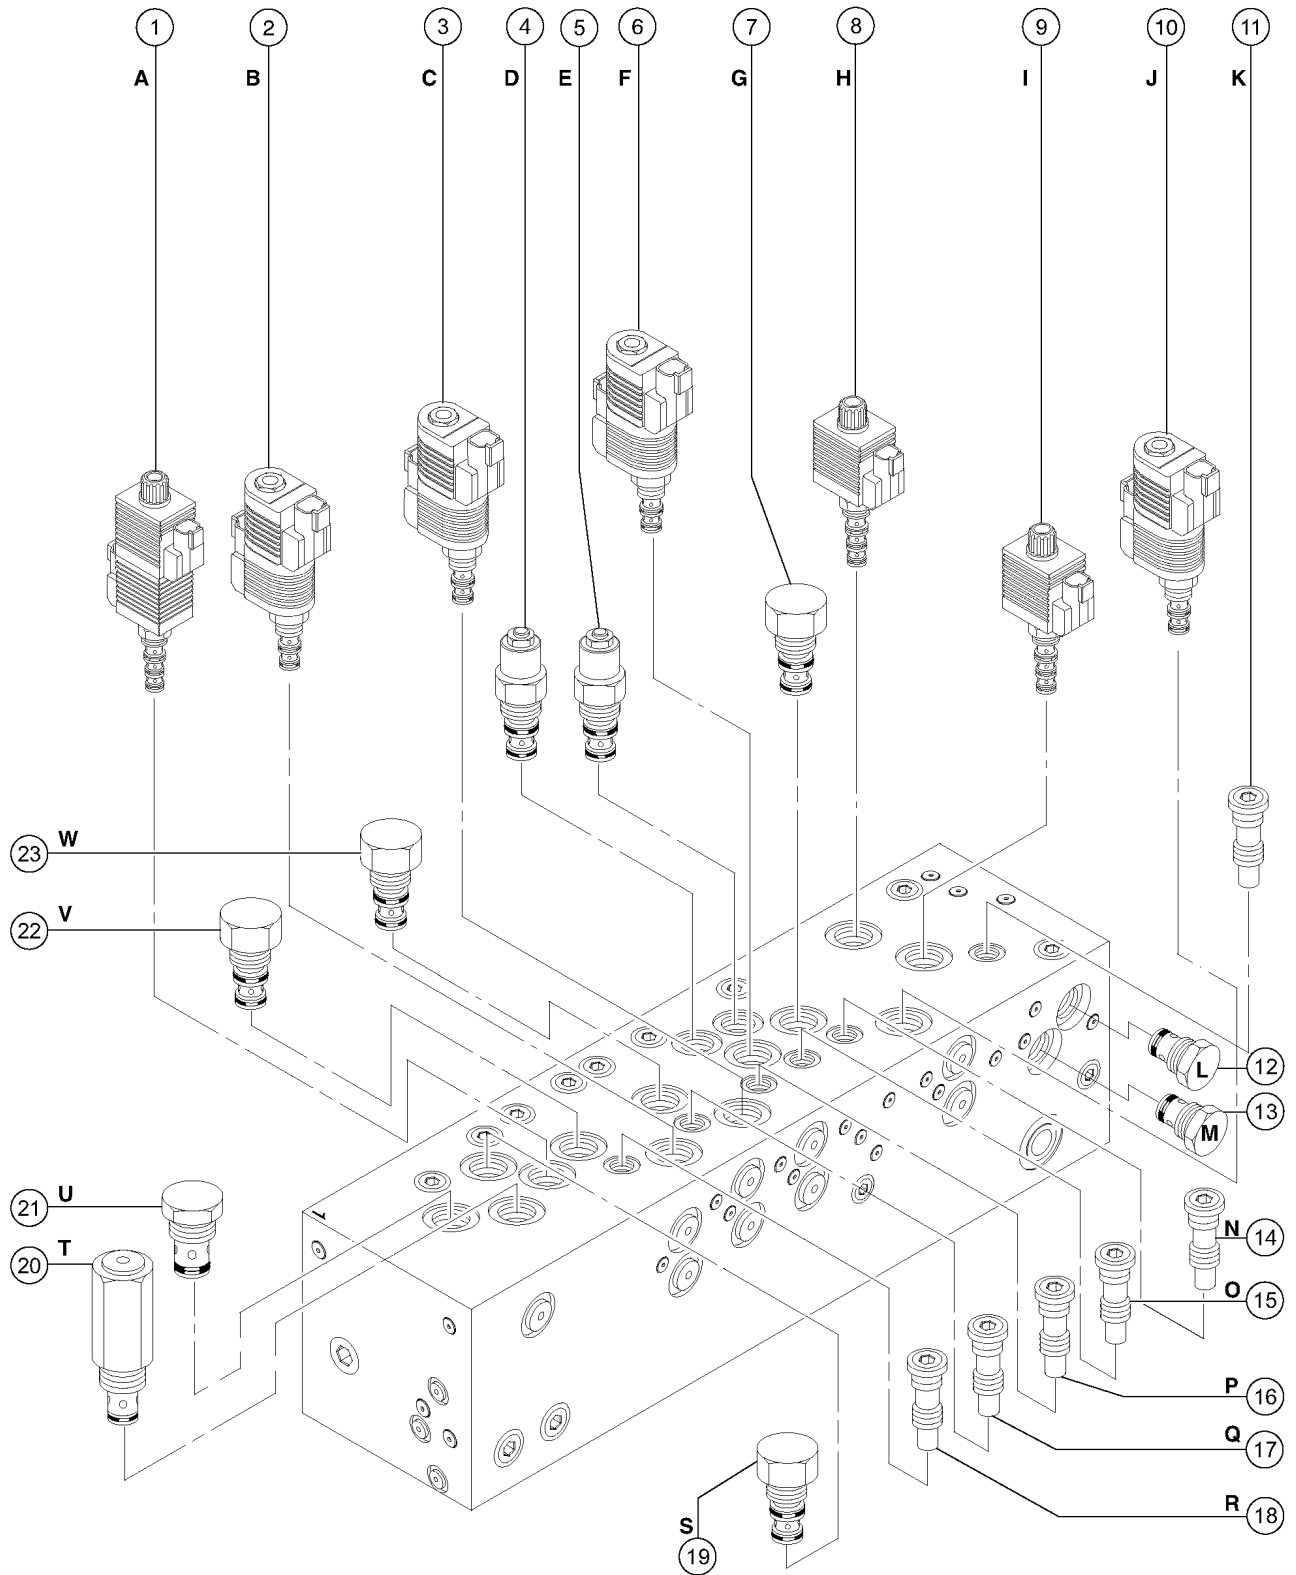

704.1 Function Manifold - View 1 (to SN 4460)

Item	Part No.	Description	Qty.
6-	89311GT	SPACER, DUAL COIL SIZE #8	
7	27802GT	VALVE,DIFFERENTIAL SENSING*** G, Turntable rotate left/right	
8	89309GT	VALVE - SOLENOID 2POSITION 3WA H, Boom extend	
8-	89310GT	SEAL KIT, SOLENOID VALVE	
8-	45912GT	NUT,SOLENOID VALVE 2P3W	
8-	89306GT	COIL, SOLENOID VALVE	
9	89309GT	VALVE - SOLENOID 2POSITION 3WA I, Boom retract	
9-	89310GT	SEAL KIT, SOLENOID VALVE	
9-	45912GT	NUT,SOLENOID VALVE 2P3W	
9-	89306GT	COIL, SOLENOID VALVE	
10	89307GT	VALVE,SOLENOID 3POS 4WAY* J, Turntable rotate left/right	
10-	62273GT	COIL,GREEN W/ 2 PIN CONNECTOR*	
10-	72047GT	SEAL KIT, SOLENOID VALVE	
10-	52943GT	NUT, SOLENOID VALVE COIL	
10-	89311GT	SPACER, DUAL COIL SIZE #8	
11	43599GT	VALVE,CHECK K, Boom extend	
11-	110200GT	SEAL KIT, VALVE, #4	
12	62257GT	VALVE,CHECK, 30 PSI L, Jib boom select	
13	32975GT	VALVE,FLOW REGULATOR 0.1 GPM M, Flow control	
14	43599GT	VALVE,CHECK N, Turntable rotate left/right	
15	43599GT	VALVE,CHECK O, Platform level up	
16	43599GT	VALVE,CHECK P, Platform level down	
17	43599GT	VALVE,CHECK Q, Primary boom up/down	
18	43599GT	VALVE,CHECK R, Secondary boom up/down	
19	111705GT	VALVE,FLOW REGULATOR 3.5 GPM** S, Steer left/right	
20	31529GT	VALVE,RELIEF 2400 PSI*** T, System relief	
21	27836GT	VALVE,CHECK,5 PSI U, Pressure in from drive pump	
22	27802GT	VALVE,DIFFERENTIAL SENSING*** V, Secondary boom up/down