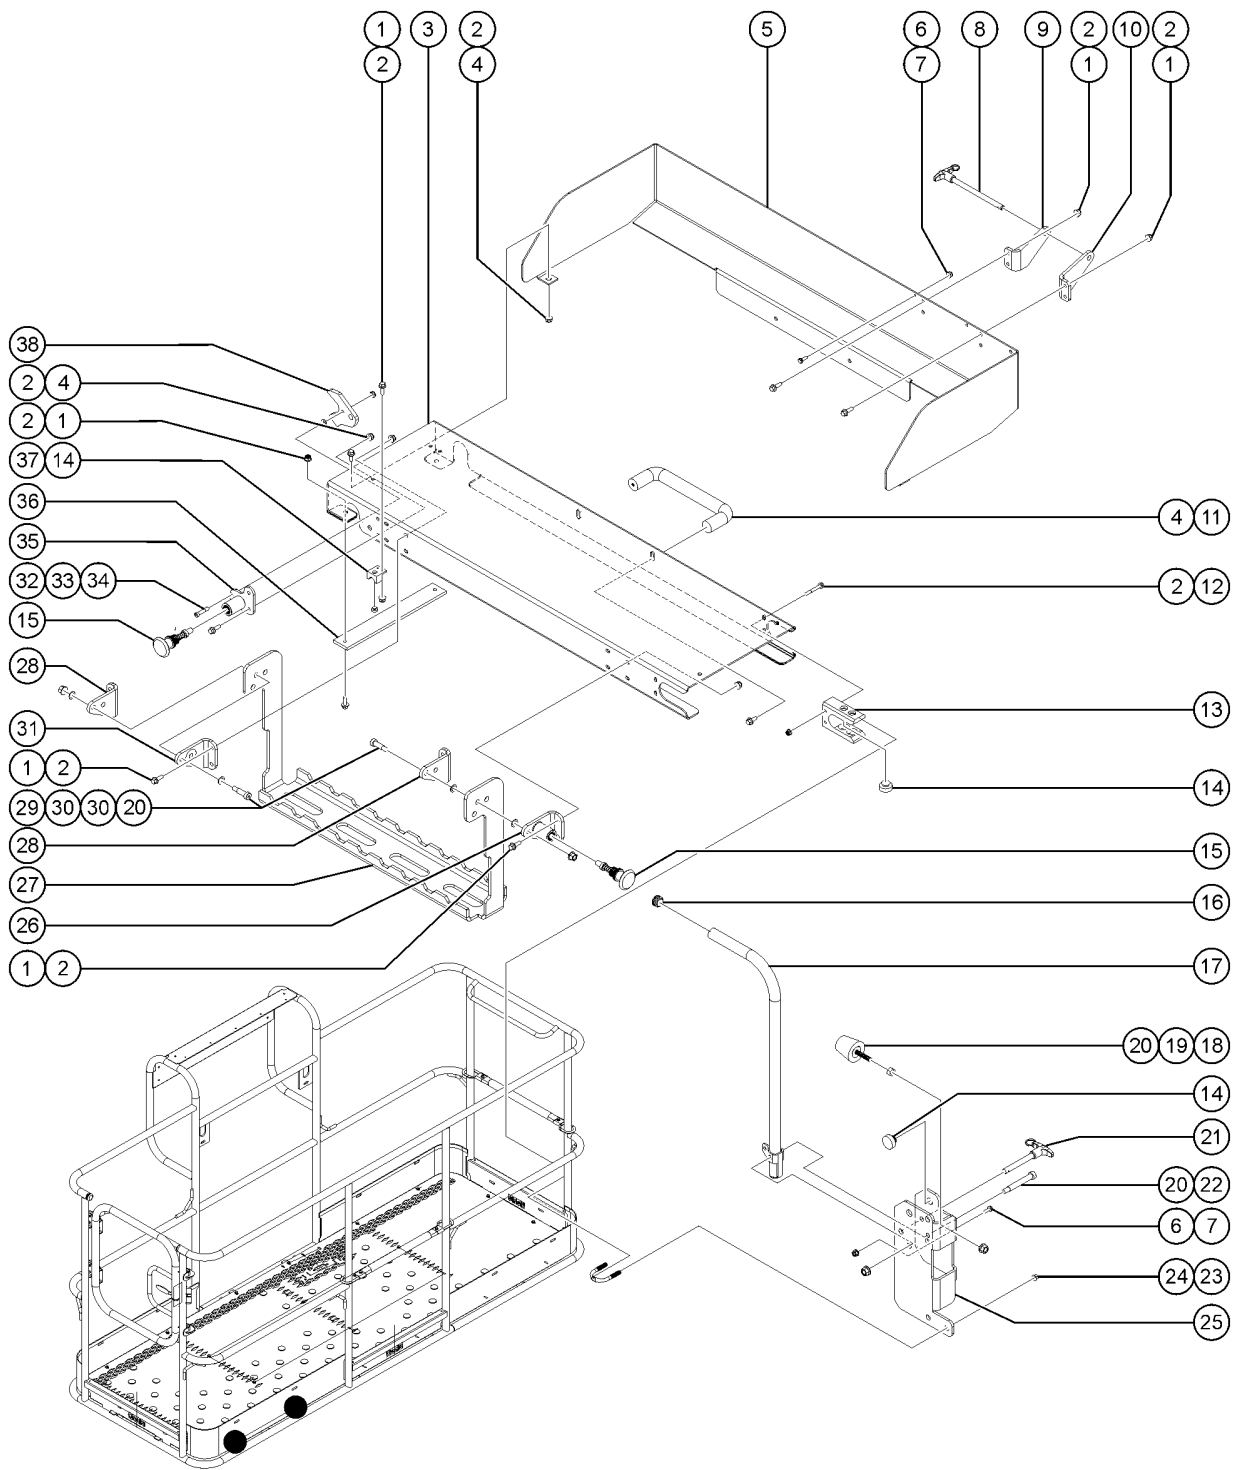

823.1 Lift Tools Access Deck - 8 Feet

823.1 Lift Tools Access Deck - 8 Feet

Item	Part No.	Description	Qty.
-	1291798GT	KIT, LIFT TOOLS ACCESS DECK, 8FT PLATFORM, ANSI .....	
1	824078GT	SCREW,HHF,1/4-20X.75,8,ZAG .....	20
2	1277924GT	NUT,NYLOCK FLG,1/4-20,F,ZAG .....	28
3	1291799GT	FORMING, ACCESS DECK .....	1
4	1256855	SCREW,HHF,1/4-20X.625,8,ZAG .....	6
5	1291800GT	FORMING, ACCESS DECK TOEBOARD, 8FT PLATFORM .....	1
6	1283004GT	NUT,NYLOCK FLG,10-24,A,ZAG .....	2
7	1270665GT	SCREW,HHF,10-24X.625,5,ZAG .....	2
8	1292956GT	PIN, QUICK RELEASE 3/8X5 .....	1
8-	1292932GT	LANYARD, STEEL, 8",NYLON SLEEVE,#10 .....	
9	1292937GT	FORMING, ACCESS DECK LEFT LOCK .....	1
10	1292936GT	FORMING, ACCESS DECK RIGHT LOCK .....	1
11	1291802GT	FORMED, PULL HANDLE .....	1
12	1253485GT	SCREW,HHF,1/4-20X2,8,ZAG .....	4
13	1291812GT	WEAR PAD, HORIZONTAL MIDRAIL SLOT .....	2
14	43392GT	BUMPER,BATTERY BOX & RAILS .....	8
15	1291811GT	POP PIN, YELLOW .....	2
16	55753GT	BUMPER, PLASTIC, 1.25 O.D. ....	2
17	1291815GT	WELDMENT, FOLDING HANDLE .....	1
18	111580GT	BUMPER,RUBBER,1.19DX1.5X.31-18 .....	1
19	1261250GT	NUT,5/16-18,8,ZAG .....	1
20	1274167GT	NUT,NYLOCK FLG,5/16-18,F,ZAG .....	4
21	1291865GT	PIN, QUICK RELEASE 3/8X2-1/2 .....	1
21-	1292932GT	LANYARD, STEEL, 8",NYLON SLEEVE,#10 .....	
22	1291817GT	BOLT,SHS,3/8X2.25X5/16-18,ZAG .....	1
23	1274322GT	NUT,NYLOCK FLG,3/8-16,F,ZAG .....	4
24	1251600GT	U-BOLT, FLATTENED, 1.5DIA. X 3/8 UNC,ZAG .....	2
25	1293706GT	FORMING, ACCESS DECK HANDLE .....	1