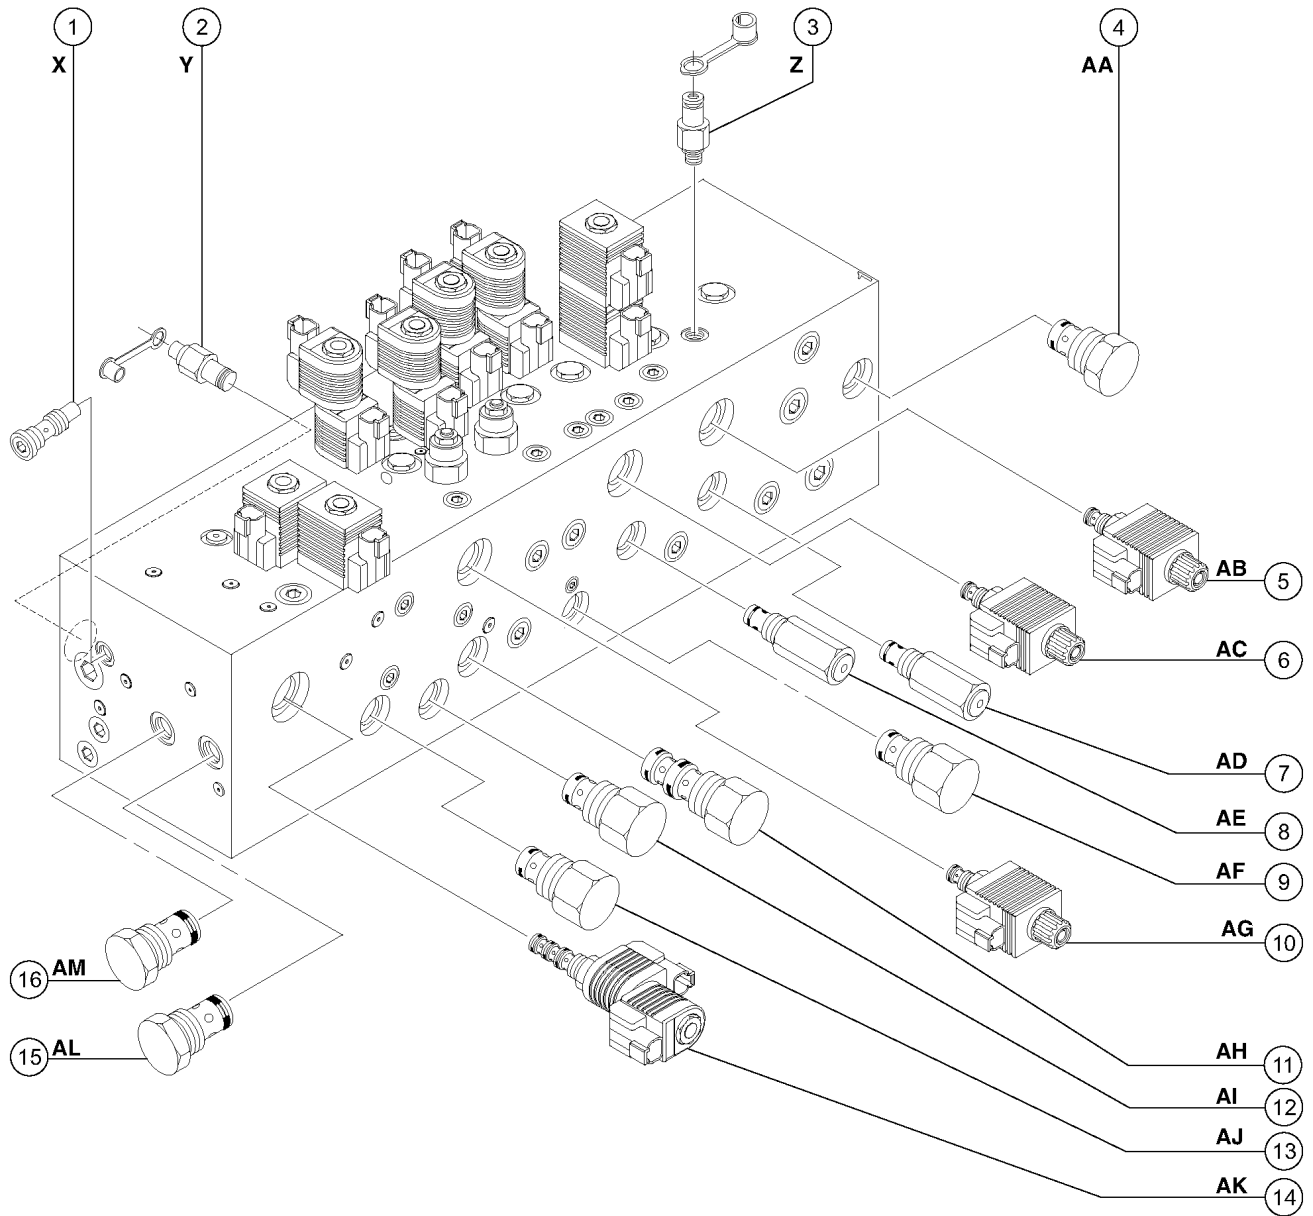

705.1 Function Manifold - View 2 (to SN 4460)