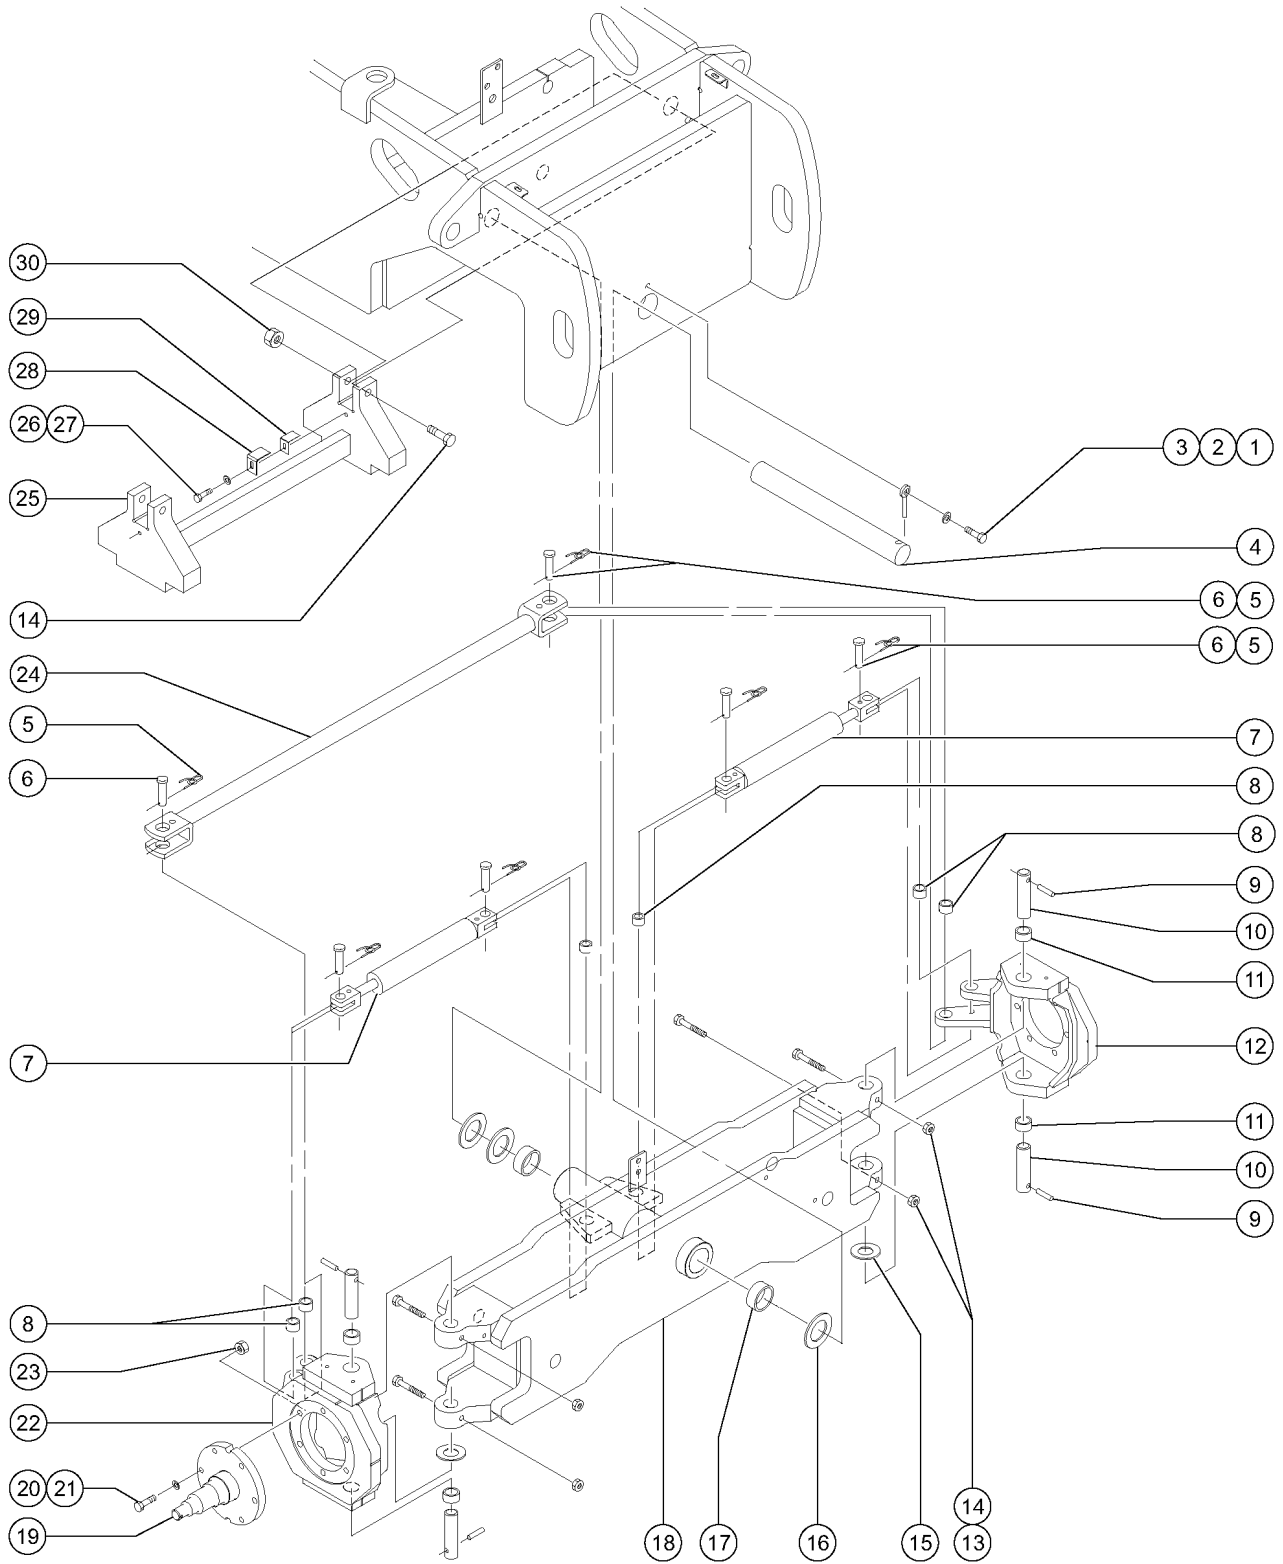

203.1 2WD Steer Axle Linkage, Non-oscillate Models

203.1 2WD Steer Axle Linkage, Non-oscillate Models

Item	Part No.	Description	Qty.
1	8177GT	SCREW,HHC,1/2-13 X 1.5	
2	6033GT	WASHER,LOCK,0.5"	
3	1256267GT	ROD END,.5 X 3.75,ZAG	3
4	73766GT	PIN,2.5 DIA X 23.88 LG	1
5	74389GT	RUE RING 1.00	6
6	19440GT	PIN,CLEVIS,1 X 2.5 LG	6
7		Ref. Steer Cylinder (refer to 202.1)	
8	53452GT	BEARING,1.00IDX1.50ODX1.00L	6
9	14815GT	PIN,ROLL,SST,.25 X 2.25	4
10	53081GT	PIN,1.50DIA X 4.76LG,2HOLE	4
11	119619GT	BEARING,1.5 ID X 1.75 ODX1.5L	4
12		Ref. Yoke Assembly, Tank Side (refer to 202.1)	
13	6086GT	NUT,LP NYLOCK,1/2-13	
14	8220GT	SCREW,HHC,1/2-13 X 4	
15	45074GT	WASHER,THRUST,1.5 X 3.5 X .187	2
16	29746GT	WASHER,FLAT,2.5 X 4 X .062	
17	27698GT	BEARING,2.50IDX2.75ODX2.00L	2
18		Ref Steer Axle Assembly (refer to 202.1)	
19	89005GT	WELDMENT,SPINDLE	2
20	53909GT	SCREW,HHC,5/8-11 X 4.0 GR8	12
21	89682GT	WASHER,FLAT,HARDENED.656X1.313	
22		Ref. Yoke Assembly, Engine Side (refer to 202.1)	1
23	6198GT	NUT, NYLOCK, 1/2-13	
24	63155GT	WELDMENT,TIE ROD	1
25	73449GT	WELDMENT,NON-OSCILLATE	1
26	6175GT	SCREW,HHC,3/8-16 X 1	
27	6021GT	WASHER,LOCK,.375	
28	73476GT	SHIM,FRONT AXLE NON-OSC, 22 GA	2