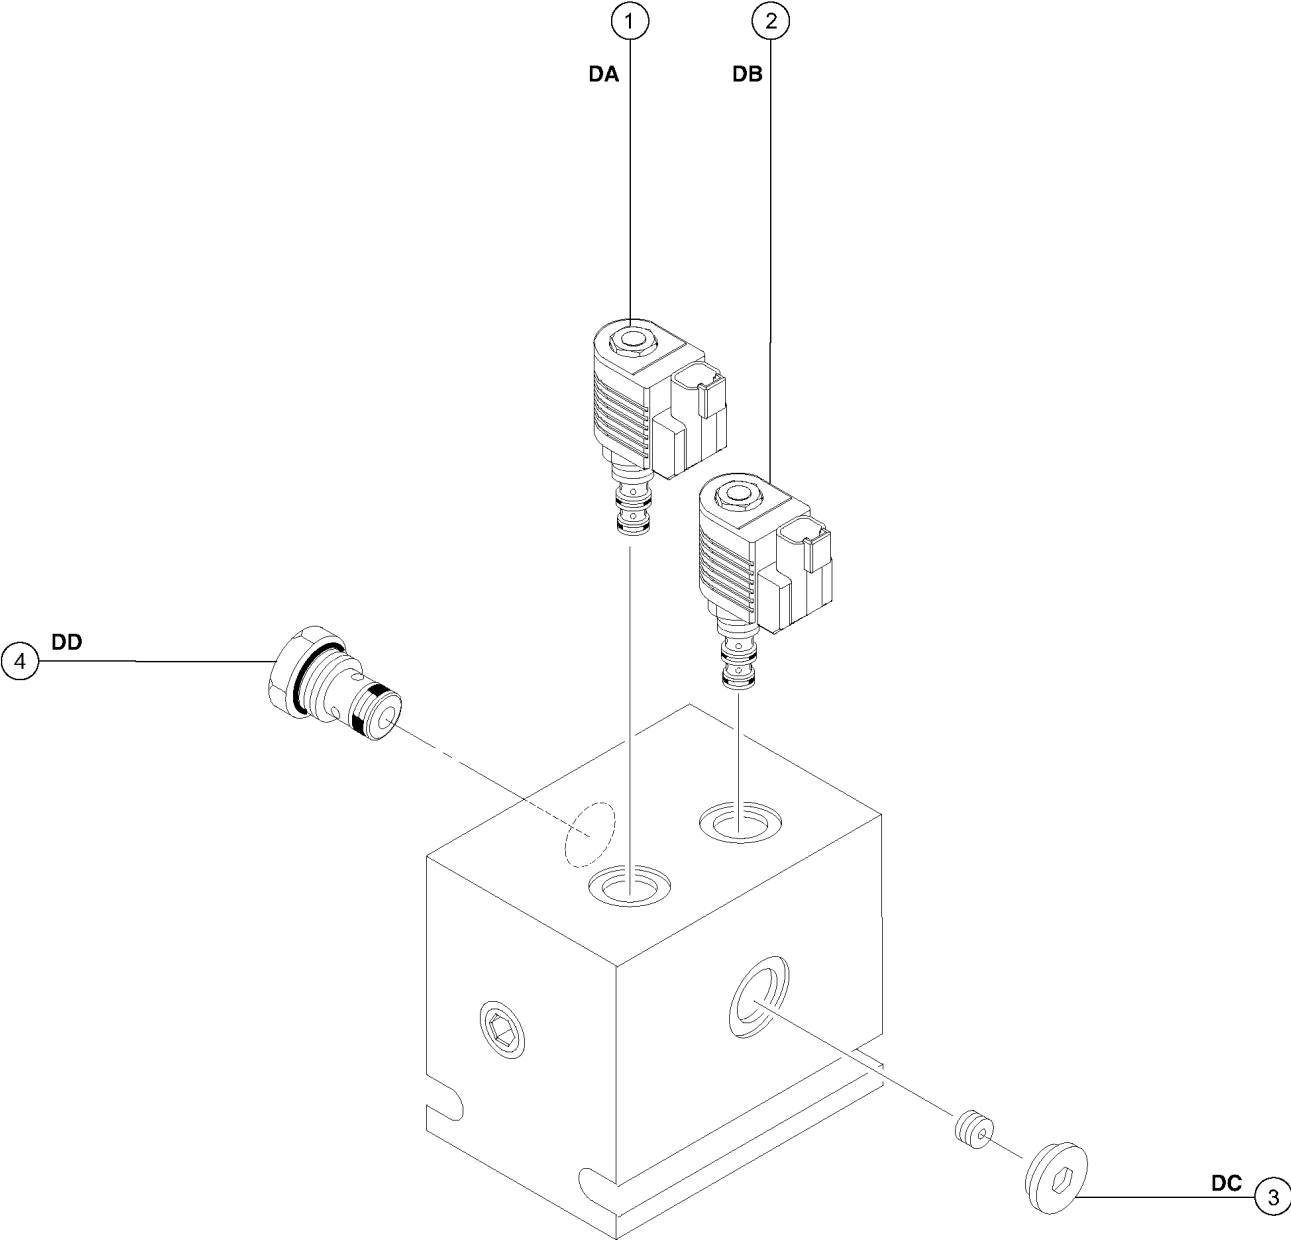

Item	Part No.	Description	Qty.
A-	139712GT	MANIFOLD,TRACTION,4WD*** (complete) customers can order this manifold to replace previous manifold part 81055	.....
A-	1287434GT	PLUG,SAE #03 (139712) Plug for ORIFICE, 0.040"	.....
B-	28750GT	O-RING KIT,FIELD SVC,ALL PROD*	.....
C-	49612GT	O-RING KIT (ORFS FITTINGS)	.....
D-	33994GT	PLUG AND CAP KIT-SERVICE,37 **	.....
E-	49613GT	PLUG AND CAP KIT-SERVICE,ORFS*	.....
1	139717GT	VALVE, FLOW DIVIDE/COMB,24GPM HB, (controls flow to non-steer end drive motors in forward and reverse)	1
1-	139512GT	SEAL KIT, VALVE	.....
2	139718GT	VALVE, RELIEF, 280PSI HA, (charge pressure circuit)	1
2-	139528GT	SEAL KIT, VALVE	.....
3	139527GT	VALVE, CHECK, 5PSI HC, (steer end drive motor circuit)	1
4	139508GT	VALVE, FLOW DIVIDE/COMBINE 1:1 HF, (controls flow to flow divider/combiner valves 1 and 13)	1
5	139719GT	ORIFICE, 0.040" HG, (equalizes pressure on both sides of flow divider/combiner valve)	1
6	139719GT	ORIFICE, 0.040" HI, (equalizes pressure on both sides of flow divider/combiner valve)	1
7	139527GT	VALVE, CHECK, 5PSI HD, (non-steer end drive motor circuit)	1
8	139716GT	VALVE, CHECK HE, (non-steer end drive motor circuit)	1
8-	139727GT	SEAL KIT, VALVE	.....
9	139527GT	VALVE, CHECK, 5PSI HK, (steer end drive motor circuit)	1
10	139715GT	VALVE, SHUTTLE, FIXED HJ, (steer end drive motor circuit)	1
10-	139512GT	SEAL KIT, VALVE	.....
11	139716GT	VALVE, CHECK HL, (charge pressure circuit that directs hot oil out of low pressure side of drive pump)	1
12	139719GT	ORIFICE, 0.040" HH, (equalizes pressure on both sides of flow divider/combiner valve)	1
13	139717GT	VALVE, FLOW DIVIDE/COMB,24GPM HM, (controls flow to steer end drive motors in forward and reverse)	1
13-	139512GT	SEAL KIT, VALVE	.....
14	139527GT	VALVE, CHECK, 5PSI HN, (non-steer end drive motor circuit)	1

703.1 Two-Speed/Brake Manifold (to SN 4460)