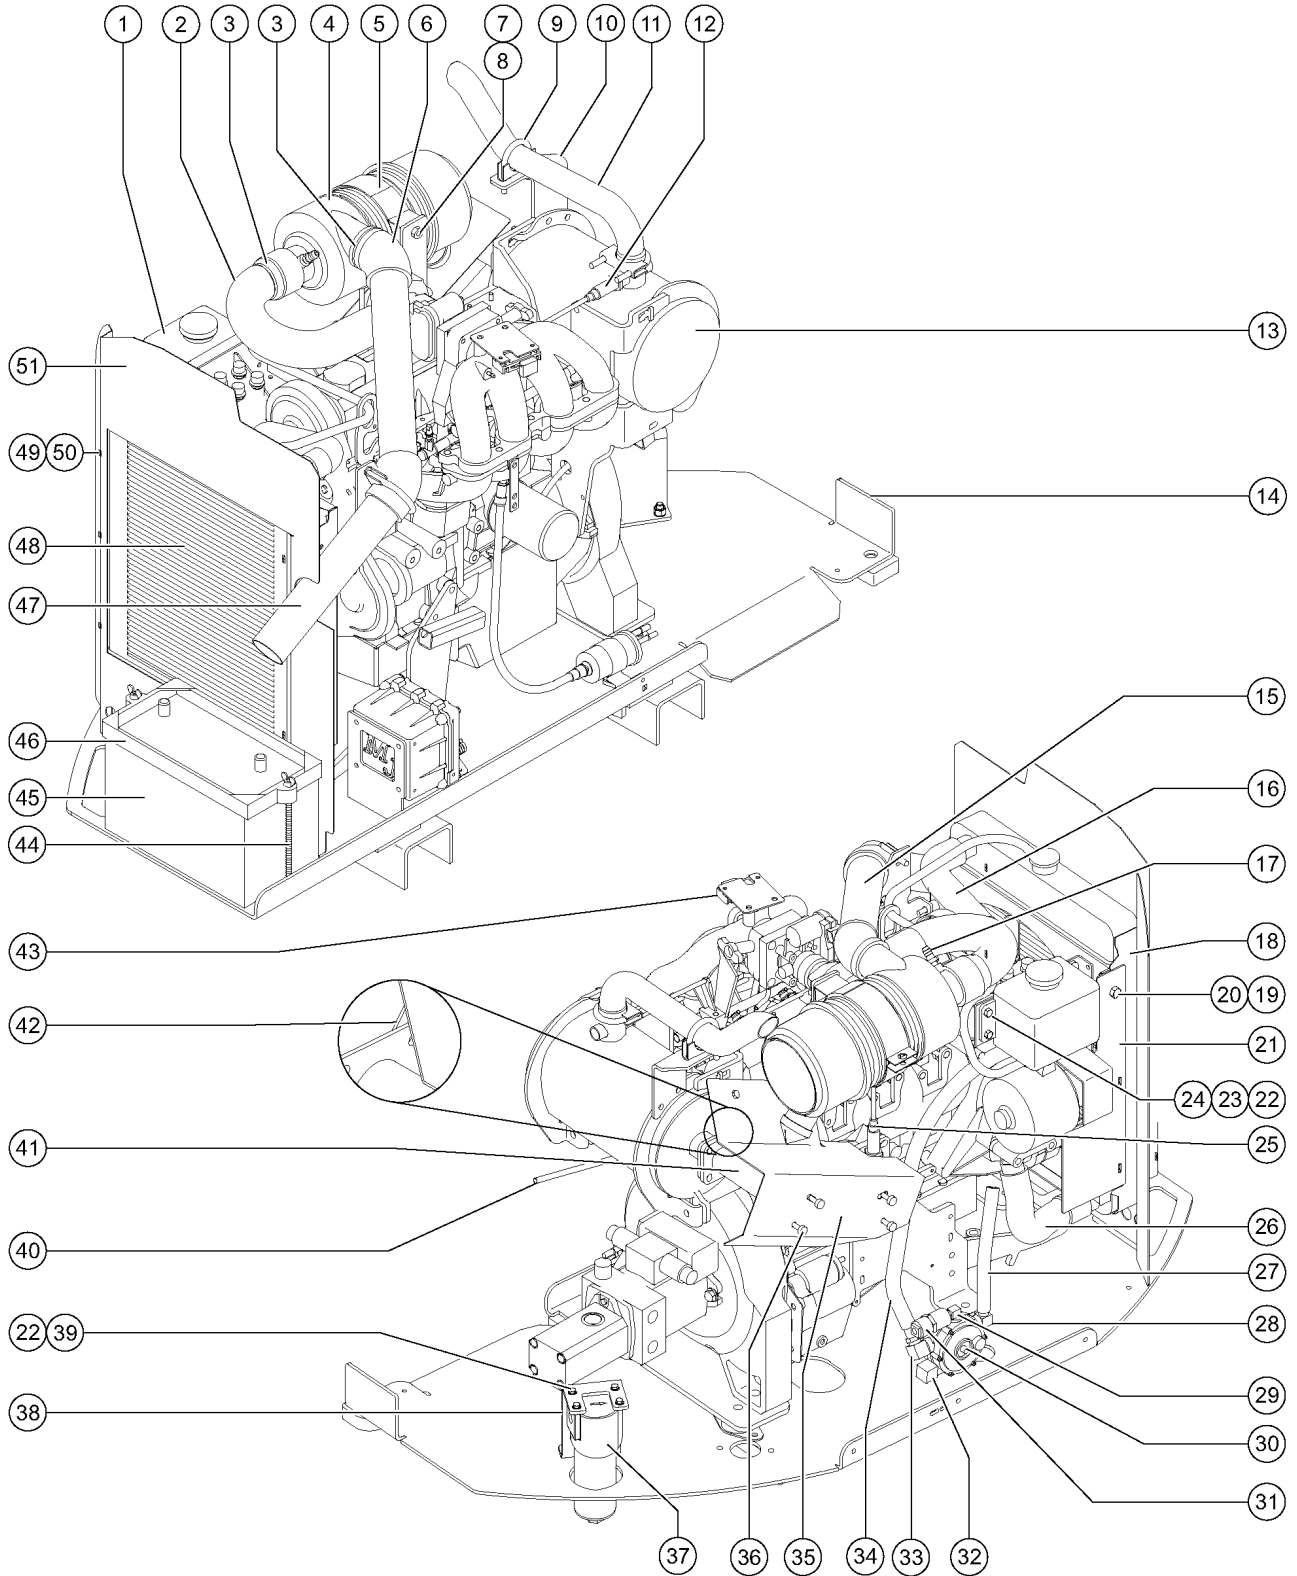

409.1 Ford LRG-425 EFI Engine - View 1 (from SN 4546)

Item	Part No.	Description	Qty.
15	102104GT	TUBE,INTAKE,2.50 OD X 15.63"	1
16	33965GT	HOSE, UPPER RADIATOR	1
17	102977GT	HOSE FITITNG,BRASS,AIR CLEANER	1
18	54598PGT	SHROUD,RADIATOR,FORD LGR425,PA	1
19	21019GT	SCREW,PHIL,PHM,10-24 X.5,SEMS	
20	6146GT	WASHER,FLAT,MS,#10,Y	
21	102010PGT	FORMING,FAN GUARD,FORD,PAINTED	1
22	6090GT	SCREW, HHC, 1/4-20 X .75	
23	6638GT	WASHER, FLAT, USS, 1/4"Y	
24	6091GT	NUT, NYLOCK, 1/4-20	
25	88450GT	SENSOR,OXYGEN LRG425EFI	1
26	77170GT	HOSE,LOWER RADIATOR,Z45	1
26-	13014GT	CLAMP,HOSE,2.25" DIA.	
27	1702GT	HOSE-HEATER,5/8 ID-BLACK	
28	102074GT	ELBOW,90DEG, .63 HS X.375 MPT	1
29	19363GT	ELBOW,130239-4-4	1
30	70525GT	REGULATOR,LPG	1
31	88757GT	VALVE,LP LOCKOUT W/CONN***	1
31	19358GT	CONNECTOR,010102-6-4	
32	102072GT	FITTING, STR 1/2 NPT X 3/4 HS	1
33	102073GT	ELBOW,90 DEG,3/8NPT X 1/2 FNPT	1
34	823702GT	HOSE,3/4" COOLANT,44.00"LG	1
35	102118GT	FORMING,HEAT SHIELD,FORD	1
		includes item 47	
36	32064GT	CLAMP,MUFFLER,1.75 INCH	2
37		FILTER ASY,M PRESS,SAE8,WOIND* (77139)	1
		component no longer available	
37-	60857GT	FILTER,ELEMENT,BETA(5)=1000	
		for 77139	
37A	1267807GT	ASSEMBLY, MED. PRESS. FILTER, SAE8	
37A-	1268229GT	ELEMENT-5 MIC, PAPER, W/ BYPASS	
		for 1267807