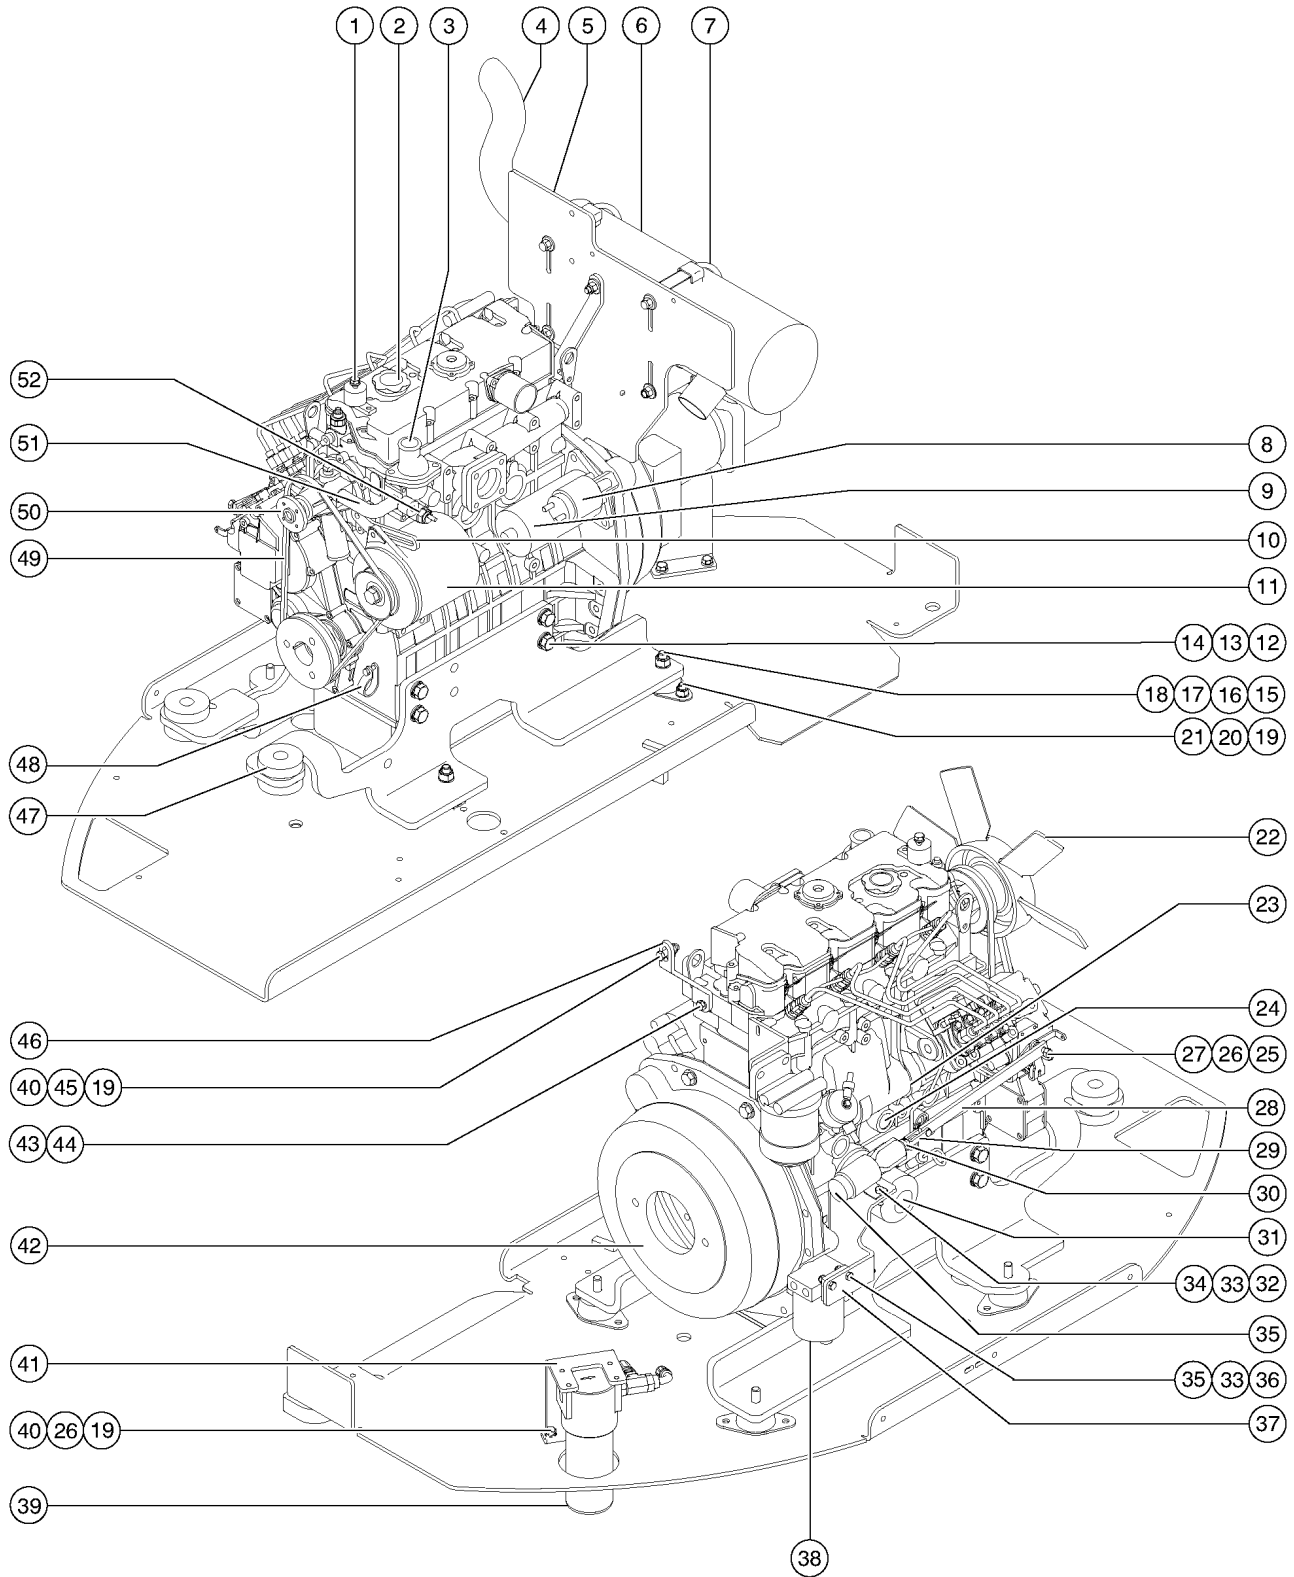

402.1 Perkins 404-22 Engine - View 2

Item	Part No.	Description	Qty.
1	60585GT	ISOLATOR,VIBRATION,M8 MALE/FEM	1
2	65636GT	CAP, OIL FILLER	1
3	77476GT	HOUSING,THERMOSTAT,PERKINS 104	1
4	89901GT	TAILPIPE,EXHAUST	1
5	88991PGT	FORMING,MUFFLER MOUNT PAINTED	1
6	88841GT	MUFFLER,6"	1
6-	111418GT	SCRUBBER,SPARK ARRESTER,PERKIN	
6-	70385GT	CLAMP,EXHAUST,2.00 PLATED	
7	88993GT	CLAMP,MUFFLER	2
8		SOLENOID,STARTER, (72335) no longer available, must order part 228457 (comes with integrated solenoid)	1
8-	22571GT	NUT, HEX, M8 X 1.25	
9	1262585GT	STARTER MOTOR,PERKINS 404D	1
10	89762GT	LEVER, ALTERNATOR (PERKINS 404	1
11	72342GT	ALTERNATOR, PERKINS (54555)	1
12	54687GT	SCREW,HHC,M14 X 1.5X40MM,GR8.8	
13	37505GT	WASHER,LOCK,M14	
14	49411GT	WASHER,FLAT,M14	
15	6198GT	NUT, NYLOCK, 1/2-13	
16	39479GT	SCREW,HHC,1/2-13 X 2.75	
17	70251GT	ISOLATOR,ENGINE VIBRATION	4
18	102066PGT	CASTING,WASHER,REBOUND,PAINTED	4
19	4828GT	NUT,NYLOCK,3/8-16	
20	6175GT	SCREW,HHC,3/8-16 X 1	
21	5397GT	WASHER,FLAT,USS,5/16",Y	
22	77483GT	FAN, ENGINE (104-22)(404-22)*	1
22-	1252943GT	SPACER,FAN,PERKINS 404F	
23	236426GT	SOLENOID KIT,SHUT DN,PERKINS	1
24	111027GT	SWITCH,OIL PRESS-PERKINS 404	1