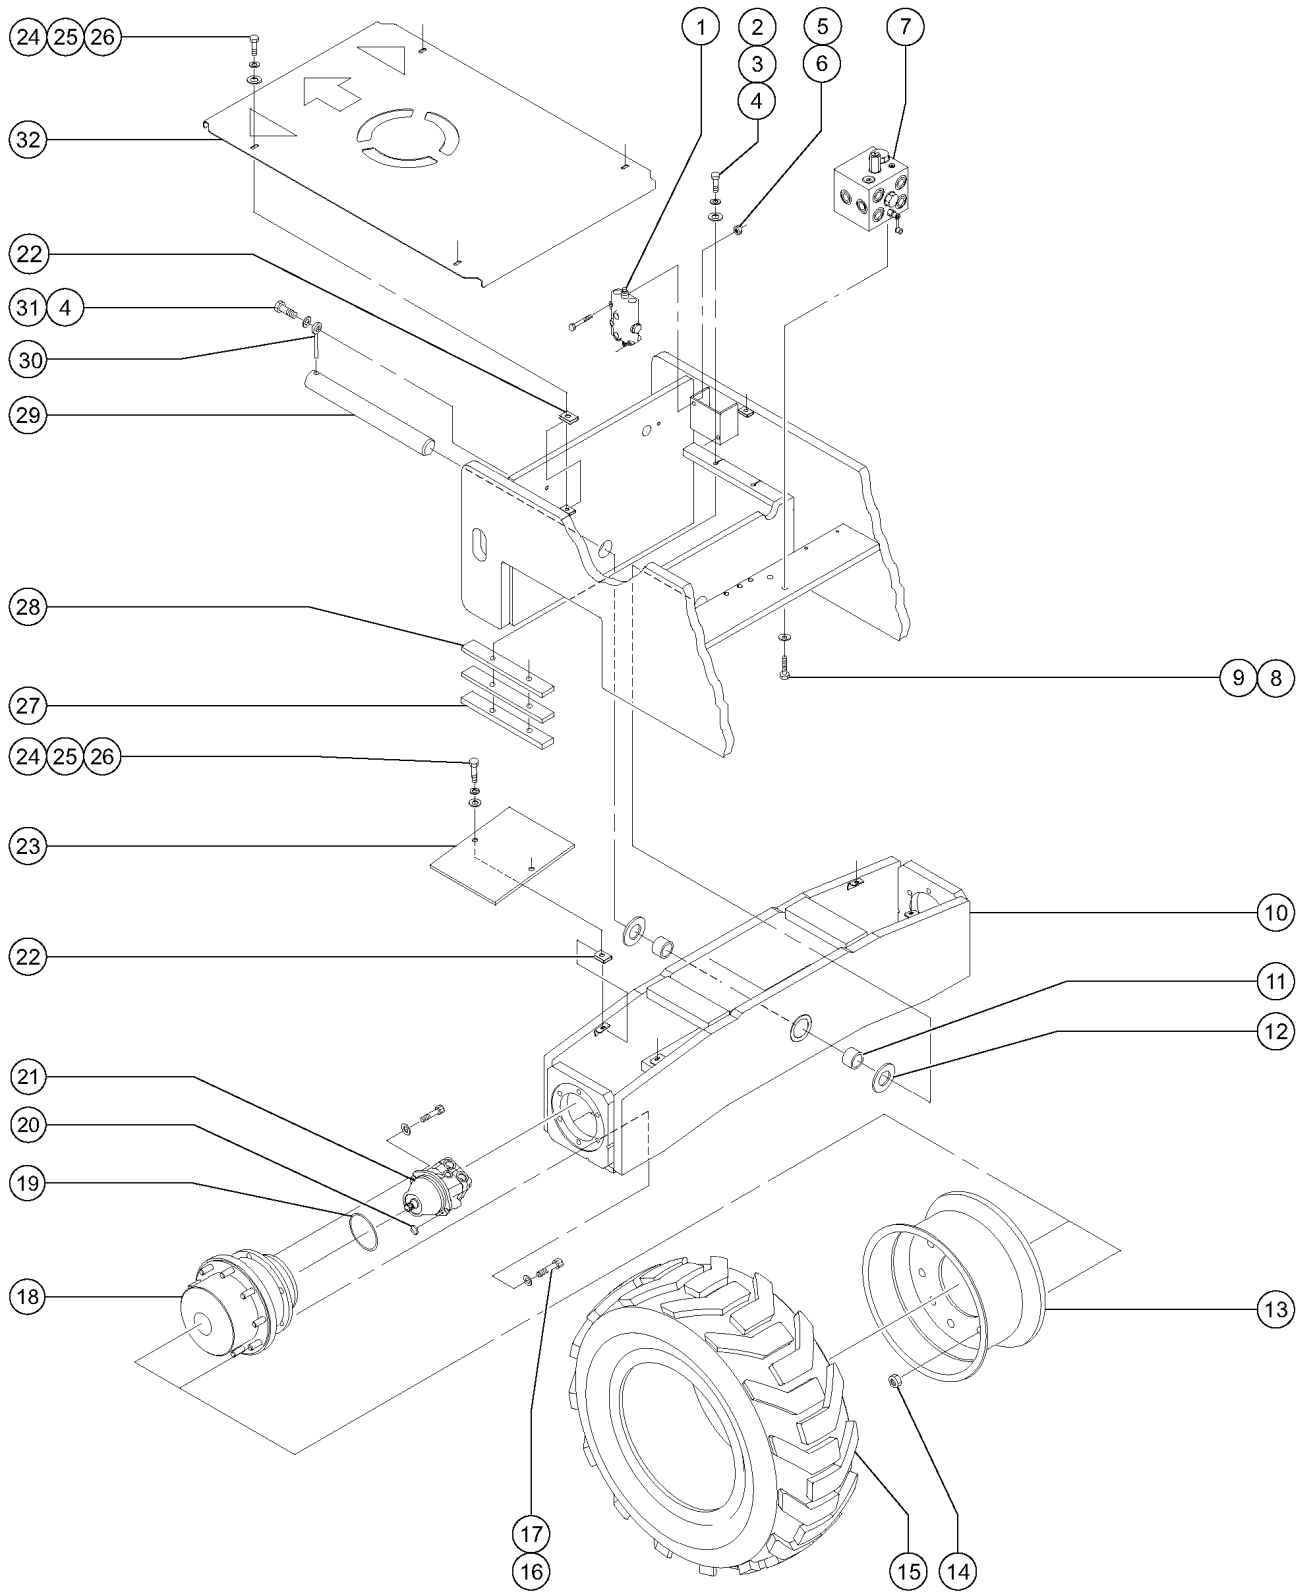

203.1 2WD Steer Axle Linkage, Non-oscillate Models

<i>Item</i>	<i>Part No.</i>	<i>Description</i>	<i>Qty.</i>
29	73475GT	SHIM,FRONT AXLE NON-OSC, 12 GA	2
30	6198GT	NUT, NYLOCK, 1/2-13	

204.1 Non-steer Axle