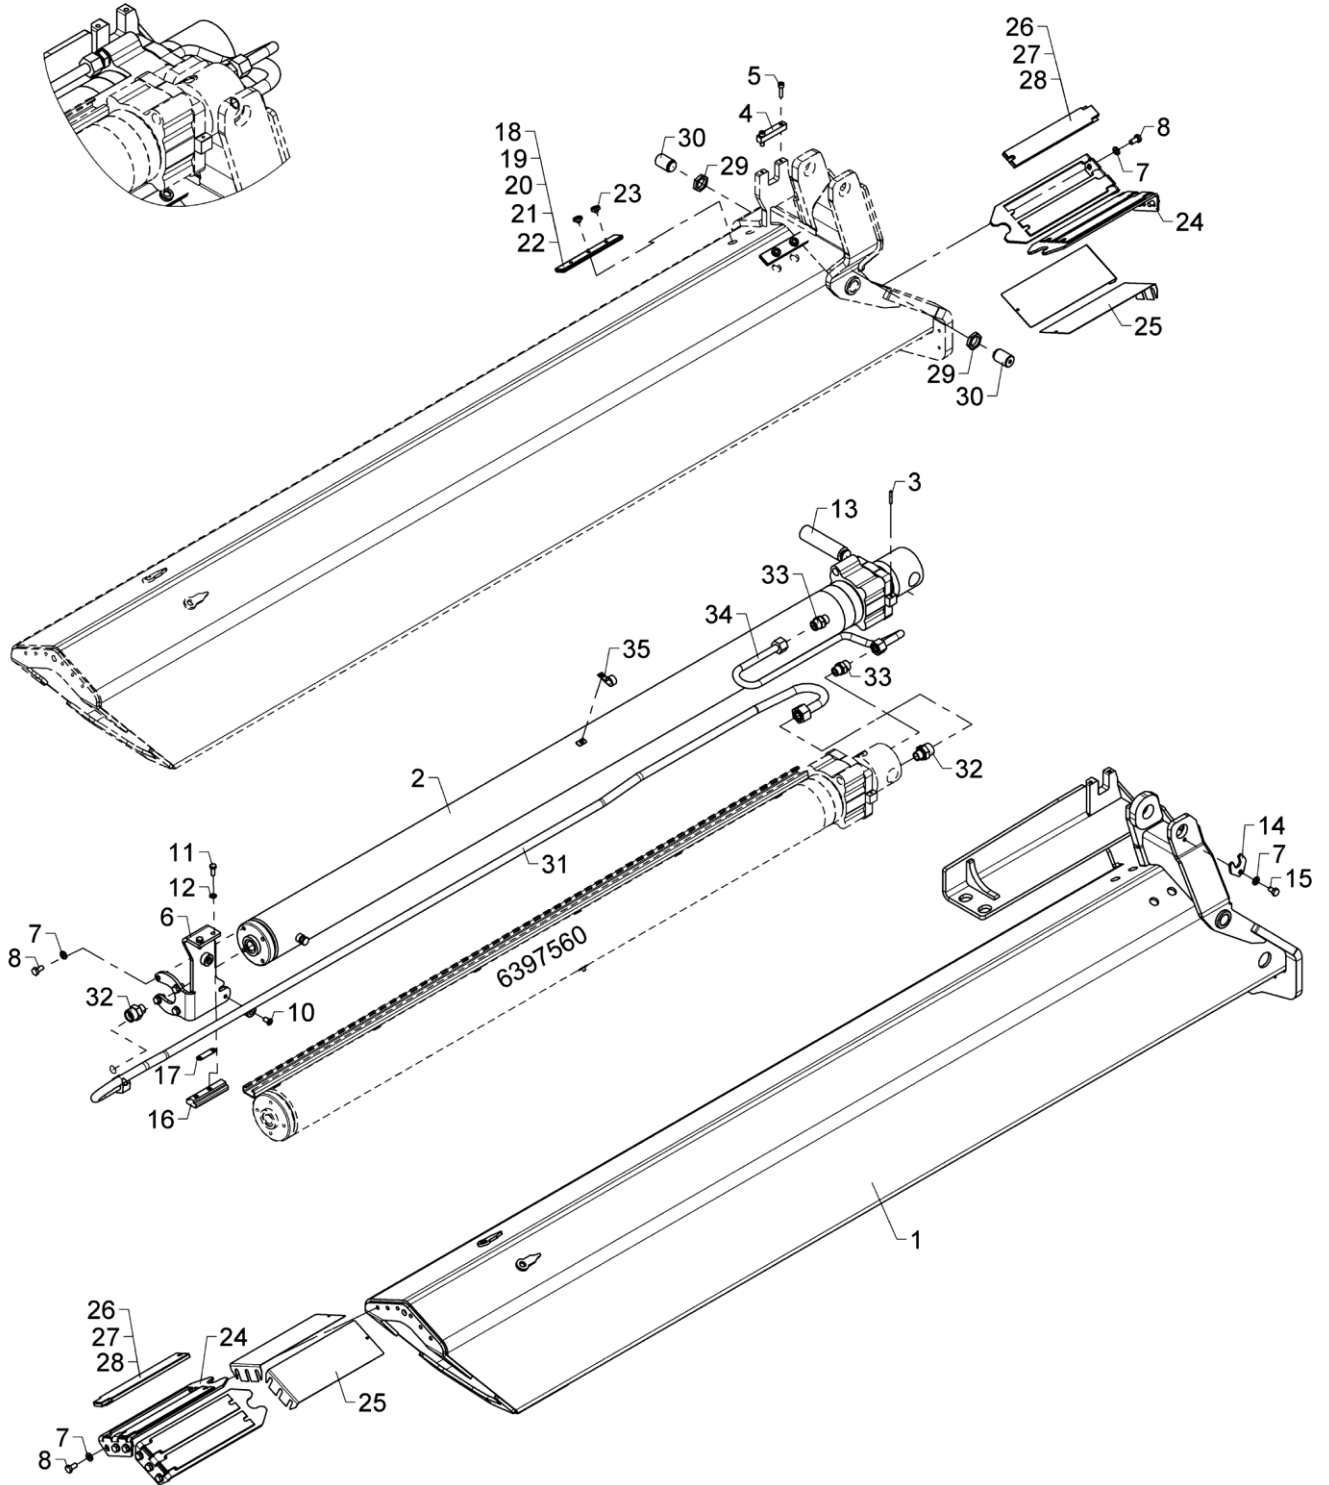

7020K-RCS, 7020OK-RCS

Internal ref. 63 97 360

K3 extension, complete

Pos	Qty.	Part no.	Description	Remarks
1	1	6397351	Extension III	
2	1	6397570	Extension cylinder III	
3	2	31214	Retaining pin ø5	ø5 x 36
4	2	6302279	Lock plate	
5	4	30442	Screw	MC8 x 30
6	1	6398349	Bracket, C3	
7	17	31177	Washer	10 mm
8	16	30154	Set screw	M10 x 20
9	2	63503	Bushing	
10	2	32423	Sockethead screw	MC10 x 16
11	2	30133	Set screw, stainless	
12	2	31147	Face washer, 8 mm	
13	1	6302276	Pin	
14	1	6302277	Lock plate	
15	1	31510	Set screw, stainless	M10 x 16
16	1	63689	Slide block with bushing	
17	1	6367297	Dataflex, shim	
18	2	6360414	Spacer	4 mm
19	2	6294434	Spacer	5 mm
20	2	6193304	Spacer	6 mm
21	2	6235944	Spacer	7 mm
22	2	6193314	Spacer	8 mm
23	4	31864	Allen screw	M8 x 6
24	4	6300394	Bracket for slide block	
25	4	6300532	Shim	
26	8	68084	Slide block	10 mm
27	8	63527	Slide block	9 mm
28	8	63528	Slide block	8 mm
29	2	32399	Counter nut M30 x 2	M30 x 2
30	2	6398416	Slide block	
31	1	6397721	Pipe, C3 ext. out K3	
32	2	26221	Connection	P-GEV 20 SR 1/2-WD
33	2	26334	Connection	P-GEV 16 SR-WD
34	1	6397722	Pipe, C3 ext. in K3	
35	1	31449	Clamp	