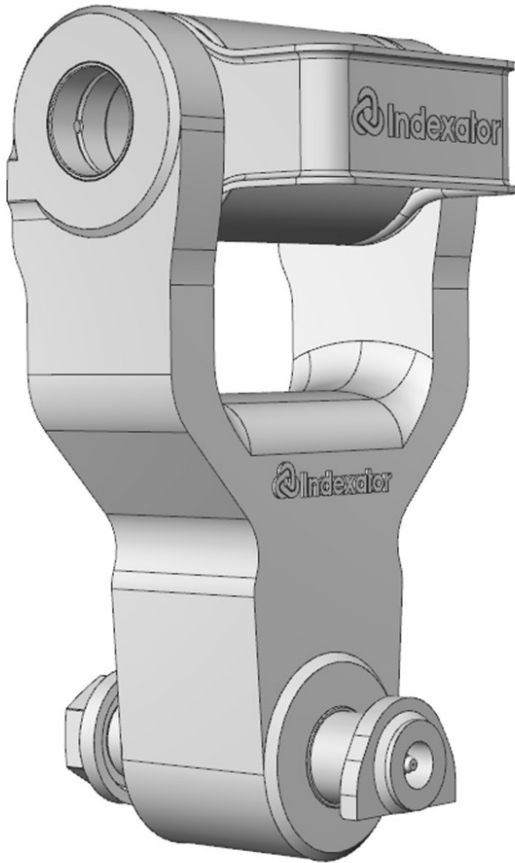

Link 80-184

Part No.: 5016402

- Protected Hose Routing

A:	B:	C:	G:	H:
80 mm	Ø35 mm	Ø40 mm	184 mm	240 mm

15 kg

Max

100 kN

We reserve the right to make product changes. For further technical information relating to integration, please contact rotator@indexator.com