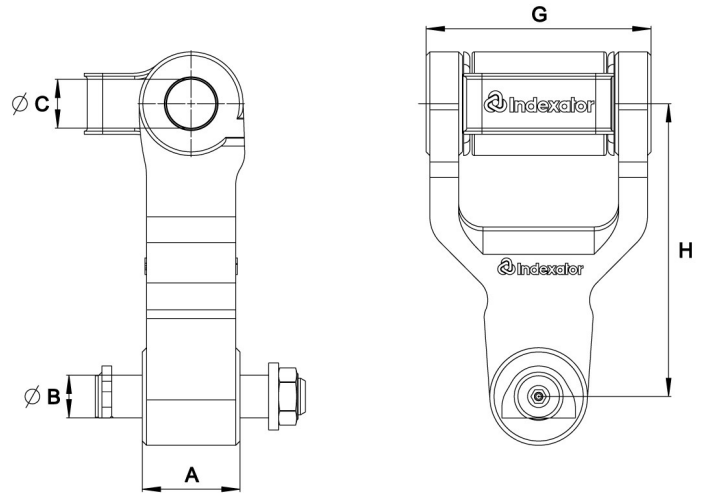

Link 80-184

Part No.: 5016402

- Protected Hose Routing

A:	B:	C:	G:	H:
80 mm	Ø35 mm	Ø40 mm	184 mm	240 mm

15 kg

Max

100 kN

We reserve the right to make product changes. For further technical information relating to integration, please contact rotator@indexator.com