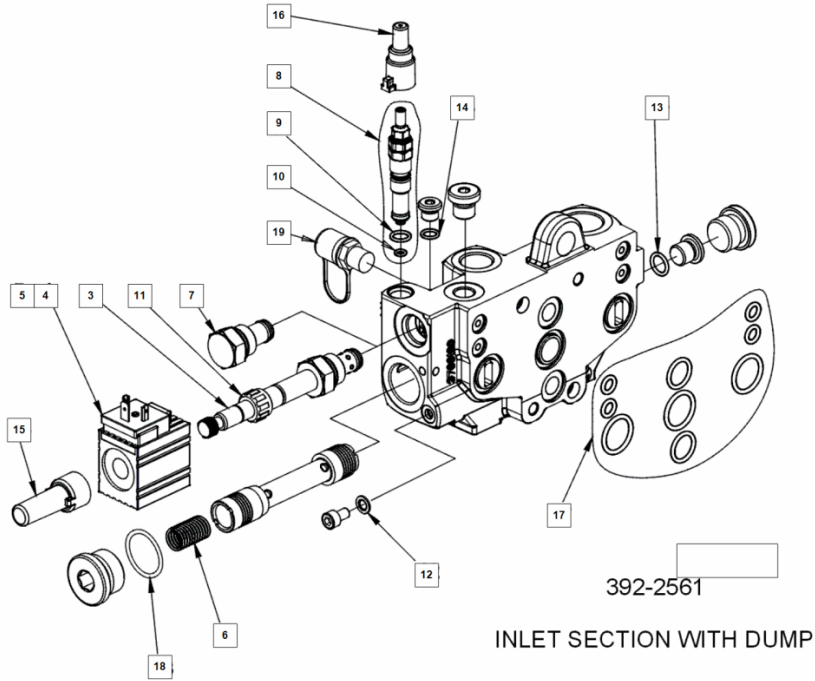

Model:244 HIDUO
Chapter 7.1.1 V80 detailed section views

V80@2
Inlet section with dump/plug (IU)

V80@2 - Inlet section with dump/plug (IU)

Pos	Part No	Description	Quantity
3	9860177	SOLENOID VALVE	1
4	9860151	SOLENOID 24V	1
5	9860169	SOLENOID 12V	1
6	9860185	SPRING	1
7	9861432	PLUG	1
8	9862129	RELIEF VALVE	1
9	9956352	O-RING	1
10	9921184	O-RING	1
11	9860223	NUT (SOLENOID)	1
12	9962832	SEAL WASHER	1
13	9863303	O-RING	1
14	9939334	SEAL WASHER	1
15	9861882	HOOD (PLOMBERING)	1
15	9872817	HOOD (PLOMBERING)	1
16	9861874	HOOD (PLOMBERING)	1
17	9862030	SEAL KIT	1
18	9828419	O-RING	1
19	9989676	MEASURING NIPPLE	1