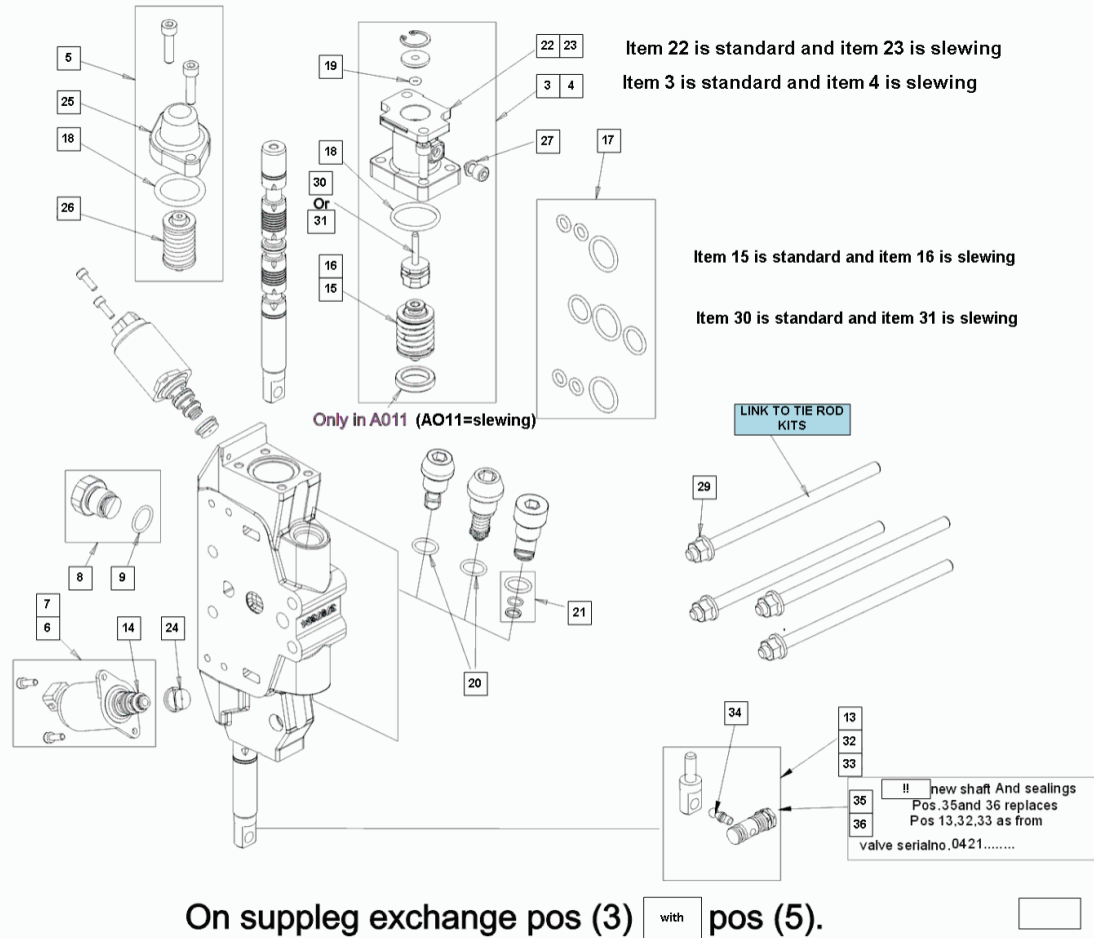

Model:066
Chapter 8.1.7 V80 detailed section views

V80@3R
Spool section remote controlled

V80@3R - Spool section remote controlled

Pos	Part No	Description	Quantity
3	9860291	SPOOL CONTROL	1
4	9860304	SPOOL CONTROL	1
5	9861416	SPOOL CONTROL	1
6	9860258	SOLENOID VALVE 12V	1
7	9860274	SOLENOID VALVE	1
8	9860231	CHECK VALVE	1
9	9860240	O-RING	1
13	9861424	SPOOL CONTROL	1
14	9863206	SEAL KIT	1
15	9861441	SPRING UNIT	1
16	9861459	SPRING UNIT	1
17	9862030	SEAL KIT	1
18	9829628	O-RING	1
19	9933271	O-RING	1
20	9933328	O-RING	1
21	9861408	SEAL KIT	1
22	9862048	HOUSING	1
23	9862056	HOUSING	1
24	9862064	THROTTLE	1
25	9863192	COVER	1
26	9863176	SPRING UNIT	1
27	9962832	SEAL WASHER	1
29	9862072	KIT	1
30	9870377	PIN	1
31	9870385	PIN	1
32	9871918	O-RING	2
33	9871926	SUPPORT RING	2
34	9870393	PIN	1
35	9871896	SHAFT	1
36	9871934	O-RING	2

Spool section remote controlled - V80@3R