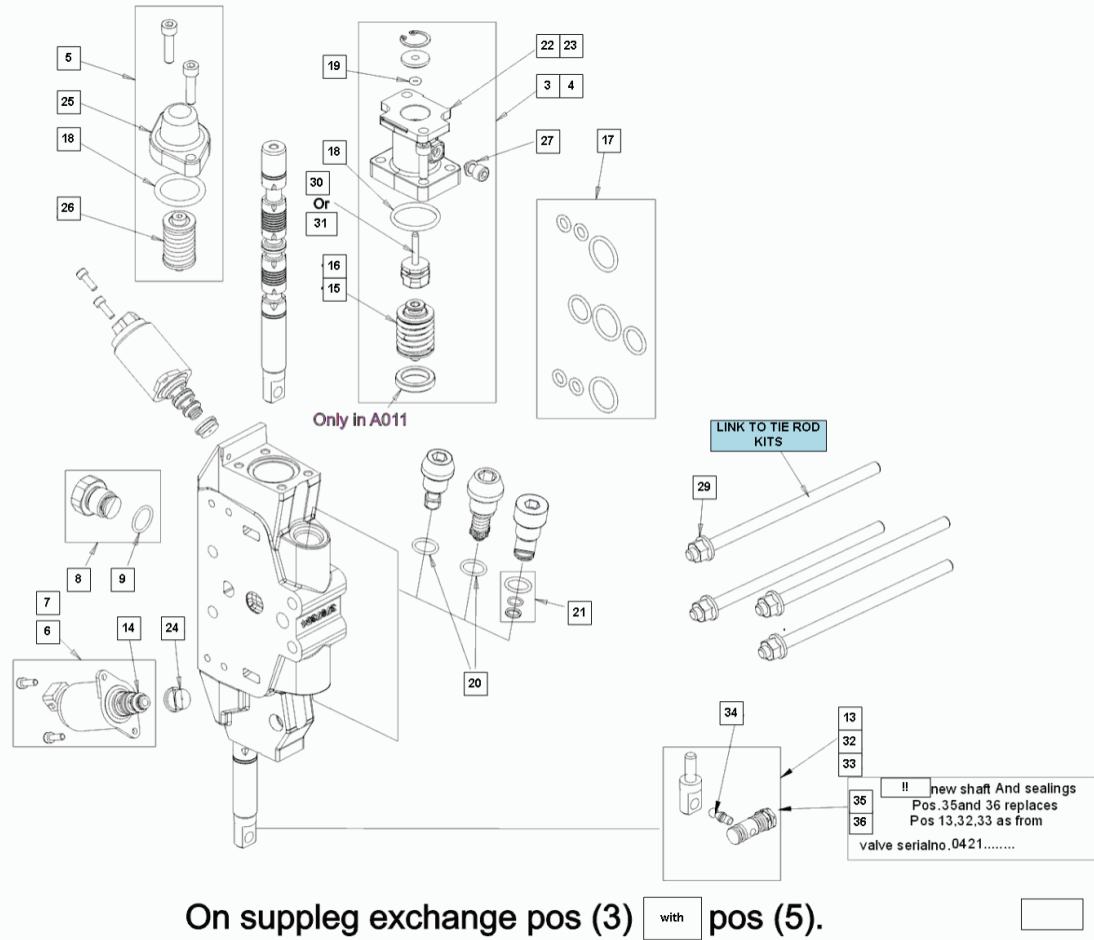

Model:017T
Chapter 6.1.1 V80 sections

in2
Spool section remote controlled V80

in2 - Spool section remote controlled V80

Pos	Part No	Description	Quantity
3	9860291	SPOOL CONTROL	1
4	9860304	SPOOL CONTROL	1
5	9861416	SPOOL CONTROL	1
6	9860258	SOLENOID VALVE 12V	1
7	9860274	SOLENOID VALVE	1
8	9860231	CHECK VALVE	1
9	9860240	O-RING	1
13	9861424	SPOOL CONTROL	1
14	9863206	SEAL KIT	1
15	9861441	SPRING UNIT	1
16	9861459	SPRING UNIT	1
17	9862030	SEAL KIT	1
18	9829628	O-RING	1
19	9933271	O-RING	1
20	9933328	O-RING	1
21	9861408	SEAL KIT	1
22	9862048	HOUSING	1
23	9862056	HOUSING	1
24	9862064	THROTTLE	1
25	9863192	COVER	1
26	9863176	SPRING UNIT	1
27	9962832	SEAL WASHER	1
29	9862072	KIT	1
30	9870377	PIN	1
31	9870385	PIN	1
32	9871918	O-RING	2
33	9871926	SUPPORT RING	2
34	9870393	PIN	1
35	9871896	SHAFT	1
36	9871934	O-RING	2

Spool section remote controlled V80 - in2