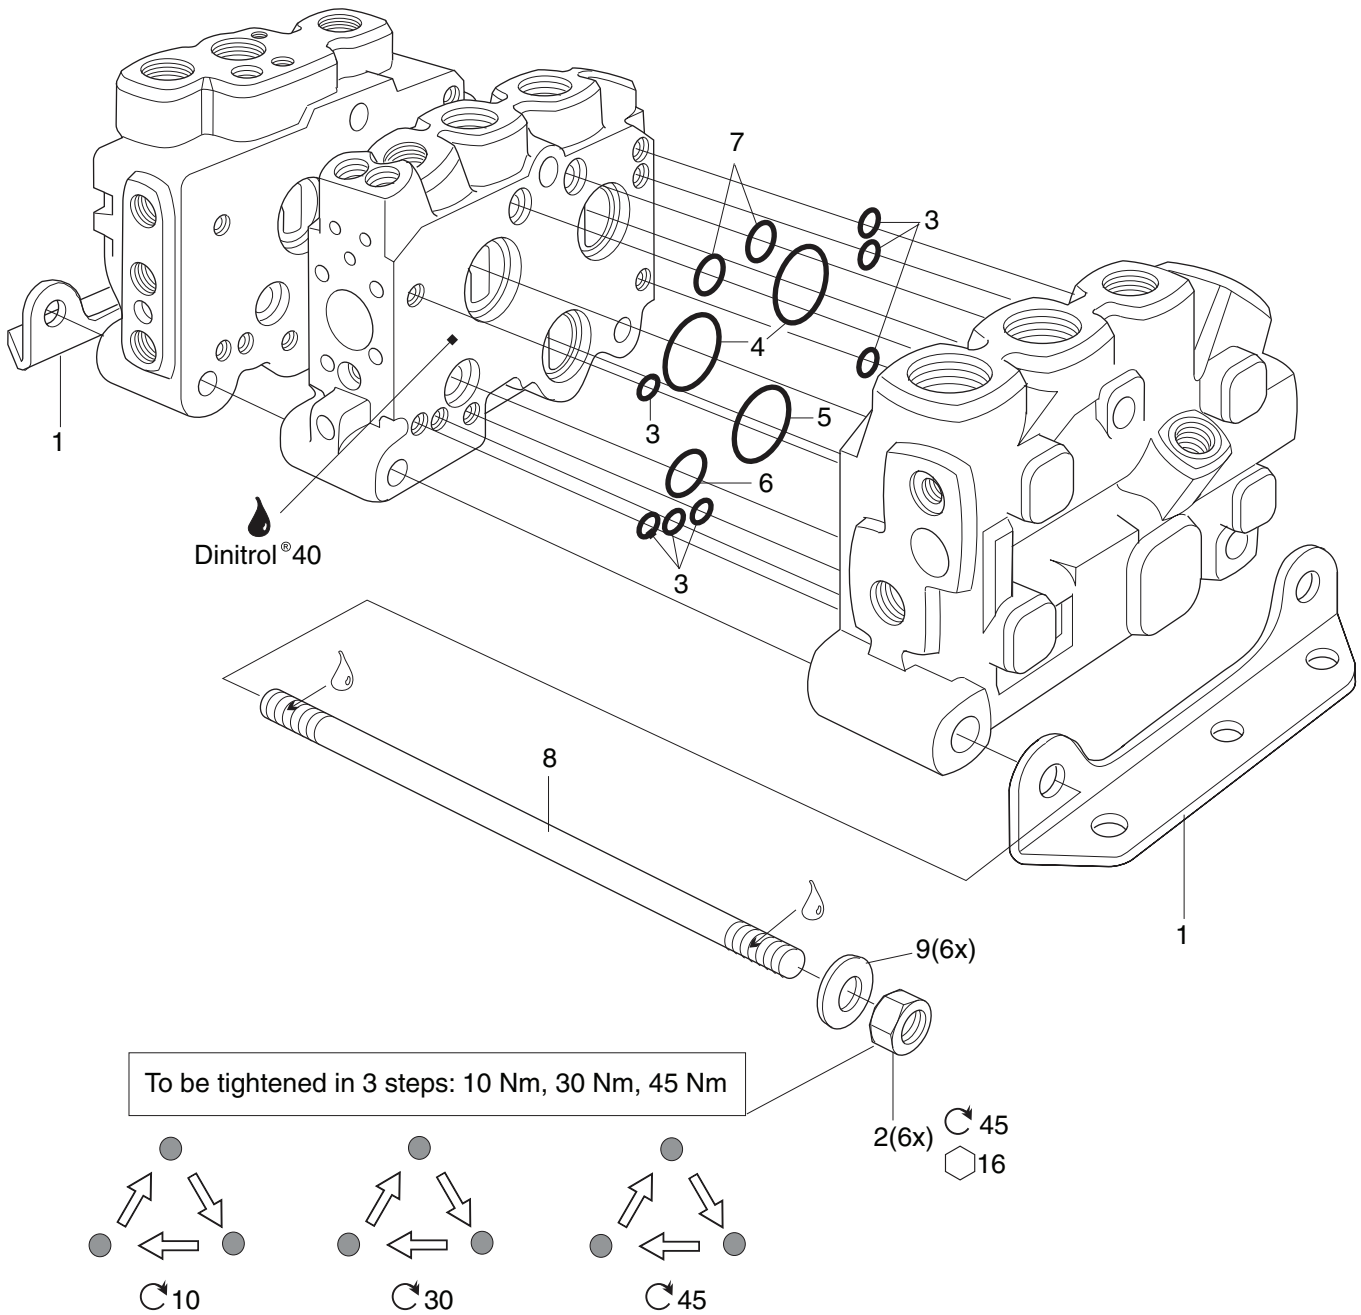

Tie rod kits, Bracket kits, Intersection seal kit, A033

See Customer Specification		1) Standard L90LS (CFC/LS + US)		
Code	Pos	Part	Description	Remarks / Items
Brackets		393000K824	Bracket kit	1(2x), 2(6x), 9(6x)
A033	08E	6760262	Reinforced Bracket kit A033	1, 2(3x), 9(3x)
		393000K926	Nuts kit	2(6x), 9(6x)
		6760303	Intersection seal kit	3(7x), 4(2x), 5, 6, 7(2x)
Tie rods	15 + 30	393000K001	Tie rod kit, 1 section valve, 170 mm	2(6x), 8(3x), 9(6x)
Tie rods	15 + 30	393000K002	Tie rod kit, 2 sections valve, 210 mm	2(6x), 8(3x), 9(6x)
Tie rods	15 + 30	393000K003	Tie rod kit, 3 sections valve, 250 mm	2(6x), 8(3x), 9(6x)
Tie rods	15 + 30	393000K004	Tie rod kit, 4 sections valve, 290 mm	2(6x), 8(3x), 9(6x)
Tie rods	15 + 30	393000K005	Tie rod kit, 5 sections valve, 331 mm	2(6x), 8(3x), 9(6x)
Tie rods	15 + 30	393000K006	Tie rod kit, 6 sections valve, 371 mm	2(6x), 8(3x), 9(6x)
Tie rods	15 + 30	393000K007	Tie rod kit, 7 sections valve, 411 mm	2(6x), 8(3x), 9(6x)
Tie rods	15 + 30	393000K008	Tie rod kit, 8 sections valve, 451 mm	2(6x), 8(3x), 9(6x)
Tie rods	15 + 30	393000K009	Tie rod kit, 9 sections valve, 492 mm	2(6x), 8(3x), 9(6x)
Tie rods	15 + 30	393000K010	Tie rod kit, 10 sections valve, 532 mm	2(6x), 8(3x), 9(6x)
Tie rods	15 + 30	393000K729	Tie rod kit, 11 sections valve, 573 mm	2(6x), 8(3x), 9(6x)
Tie rods	15 + 30	393000K730	Tie rod kit, 12 sections valve, 614 mm	2(6x), 8(3x), 9(6x)
2) Standard L90LS (CFC/LS + MU); also L90LS (IP + US)				
Tie rods	15 + 30	6760315	Tie rod kit, 1 section valve, 146 mm	2(6x), 8(3x), 9(6x)
Tie rods	15 + 30	6763228	Tie rod kit, 2 sections valve, 186 mm	2(6x), 8(3x), 9(6x)
Tie rods	15 + 30	6760380	Tie rod kit, 3 sections valve, 226 mm	2(6x), 8(3x), 9(6x)
Tie rods	15 + 30	6763229	Tie rod kit, 4 sections valve, 266 mm	2(6x), 8(3x), 9(6x)
Tie rods	15 + 30	6763230	Tie rod kit, 5 sections valve, 307 mm	2(6x), 8(3x), 9(6x)
Tie rods	15 + 30	6763341	Tie rod kit, 6 sections valve, 347 mm	2(6x), 8(3x), 9(6x)
Tie rods	15 + 30	6763342	Tie rod kit, 7 sections valve, 387 mm	2(6x), 8(3x), 9(6x)
Tie rods	15 + 30	6763343	Tie rod kit, 8 sections valve, 427 mm	2(6x), 8(3x), 9(6x)
Tie rods	15 + 30	6763344	Tie rod kit, 9 sections valve, 468 mm	2(6x), 8(3x), 9(6x)
Tie rods	15 + 30	6763345	Tie rod kit, 10 sections valve, 508 mm	2(6x), 8(3x), 9(6x)
Tie rods	15 + 30	6763346	Tie rod kit, 11 sections valve, 544 mm	2(6x), 8(3x), 9(6x)
Tie rods	15 + 30	393000K765	Tie rod kit, 12 sections valve, 585 mm	2(6x), 8(3x), 9(6x)
3) L90LS (IP + MU)				
Tie rods	15 + 30	6763347	Tie rod kit, 1 section valve, 120 mm	2(6x), 8(3x), 9(6x)
Tie rods	15 + 30	6760423	Tie rod kit, 2 sections valve, 160 mm	2(6x), 8(3x), 9(6x)
Tie rods	15 + 30	6760424	Tie rod kit, 3 sections valve, 200 mm	2(6x), 8(3x), 9(6x)
Tie rods	15 + 30	6760425	Tie rod kit, 4 sections valve, 240 mm	2(6x), 8(3x), 9(6x)
Tie rods	15 + 30	6760426	Tie rod kit, 5 sections valve, 280 mm	2(6x), 8(3x), 9(6x)
Tie rods	15 + 30	6760427	Tie rod kit, 6 sections valve, 320 mm	2(6x), 8(3x), 9(6x)
Tie rods	15 + 30	6760428	Tie rod kit, 7 sections valve, 360 mm	2(6x), 8(3x), 9(6x)
Tie rods	15 + 30	6763348	Tie rod kit, 8 sections valve, 400 mm	2(6x), 8(3x), 9(6x)
Tie rods	15 + 30	6763349	Tie rod kit, 9 sections valve, 440 mm	2(6x), 8(3x), 9(6x)
Tie rods	15 + 30	6763350	Tie rod kit, 10 sections valve, 480 mm	2(6x), 8(3x), 9(6x)
Tie rods	15 + 30	6763351	Tie rod kit, 11 sections valve, 520 mm	2(6x), 8(3x), 9(6x)
Tie rods	15 + 30	6763352	Tie rod kit, 12 sections valve, 560 mm	2(6x), 8(3x), 9(6x)
4) L90LS (Combine inlet + US)				(See page 44)