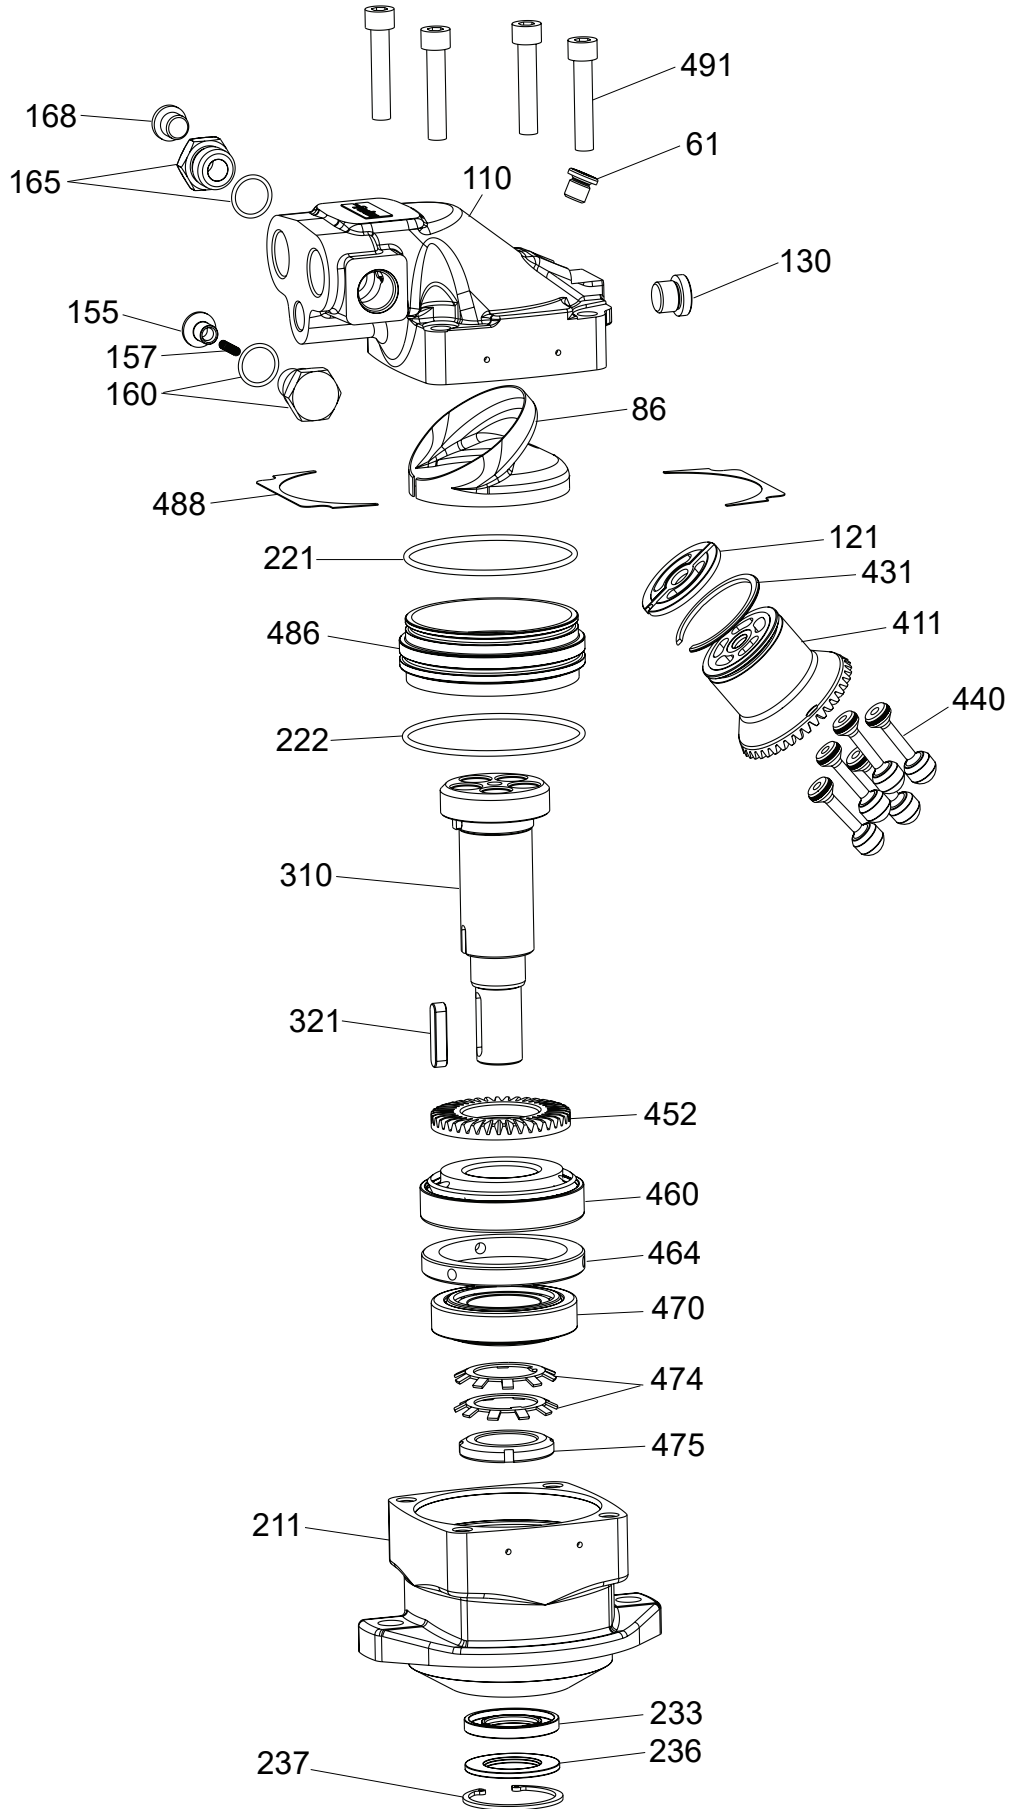

Item	Part No	Title	Qty	Remarks
61	3721928	Hex Socket Plug	1	Repl. 3785641, 3785682
86	3784472	Power boost	1	
110	3789655	Barrel Housing Assy CW	1	MUVR
110	3720238	Barrel Housing Assy CCW	1	MUVL
121	3795088	Valve Plate type S	1	
130	3785226	Hex Socket Plug Assy	1	
155	3797289	Chec Valve Cone	1	Incl. in item 110
157	3797290	Compression spring	1	Incl. in item 110
160	3797292	Hex Socket Plug Assy	1	Incl. in item 110
211	3700905	Bearing Housing	1	
237		Retaining Ring	1	Only available in seal kit
310	3796080	Shaft Assy type K	1	Require flat key
321	3796439	Flat Key for K shaft	1	
411	3702958	Cylinder Barrel	1	
431	3700973	Barrel Retaining Ring	1	
440	3708657	Piston Assy	5	
452	3795832	Ring Gear	1	
460	3798537	Tap Rol Bearing	1	
464	3700954	Spacer Ring	1	
470	118201	Tap Rol Bearing	1	
474	907024	Lock Washer	1	
475	3720563	Round Nut	1	
486	3783044	Guide Spacer	1	
488		Shim	2	Only available in kit
491		Hex Socket Screw	2	Only available in spare part kit
492		Hex Socket Screw	2	Only available in spare part kit

Kits F11-010 CETOP Saw Motor

Part No	Title	Info	Contain item
3783383	Seal Kit Type S		221, 222, 233, 236, 237
3721305	Spare Part Kit	Saw Motor	121, 411, 431, 440, 491, 492
3786906	Piston Ring Kit	Ø 12 mm (60 pcs)	442
3721346	Shims Kit	0,6-0,8 mm (2 pcs of each)	488