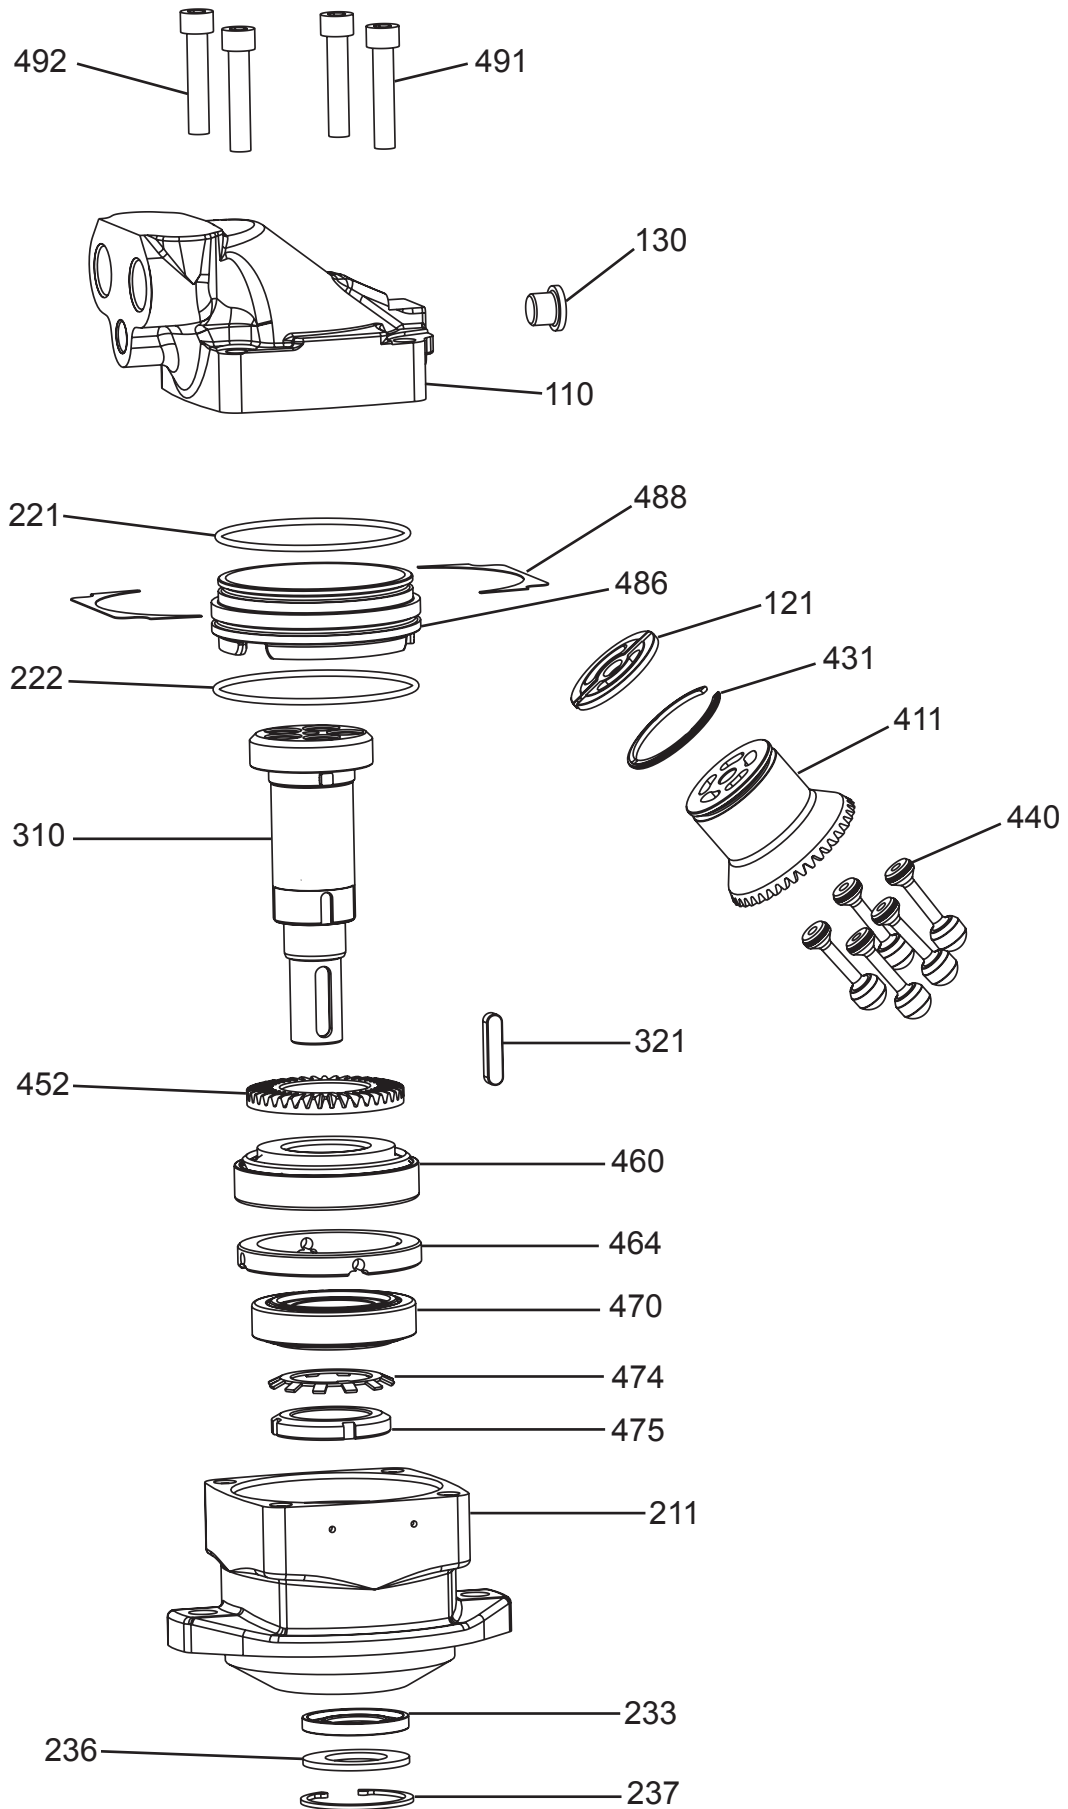

Bulletin HY30-5511-M1/UK/SE

Spare Parts Series F11

Effective: September, 2019
Supersedes: April, 2018

Item	Part No	Title	Qty	Remarks
110	3703007	Barrel Housing Assy	1	Type B
110	3704304	Barrel Housing Assy	1	Type U
121	3701897	Valve Plate type M	1	Standard Motor
121	3703653	Valve Plate type R	1	Pump CW
121	3703652	Valve Plate type L	1	Pump CCW
130	3785228	Hex Socket Plug Assy	1	For B
130	3707297	Hex Socket Plug Assy	1	For U
211	3700520	Bearing Housing	1	Type C
237	914519	Retaining Ring	1	Only available in seal kit
310	3796078	Shaft Assy type D	1	Replaces 3703525
310	3796077	Shaft Assy type K	1	Replaces 3701173, require flat key
321	3796440	Flat Key type K	1	Replaces 909869
411	3702342	Cylinder Barrel	1	
431	3700606	Barrel Retaining Ring	1	
440	3708656	Piston Assy	5	
442		Piston Ring	15	Only available in kit
452	3795831	Ring Gear	1	Replaces 3700596
460	118206	Tap Rol Bearing	1	
464	3700516	Spacer Ring	1	
470	118017	Tap Rol Bearing	1	
474	907023	Lock Washer	1	
475	3785450	Round Nut	1	Replaces 906633
486	3797258	Guide Spacer	1	
488		Shim	1	Only available in kit
491		Hex Socket Screw M8*35	2	Only available in spare part kit
492		Hex Socket Screw M8*70	2	Only available in spare part kit