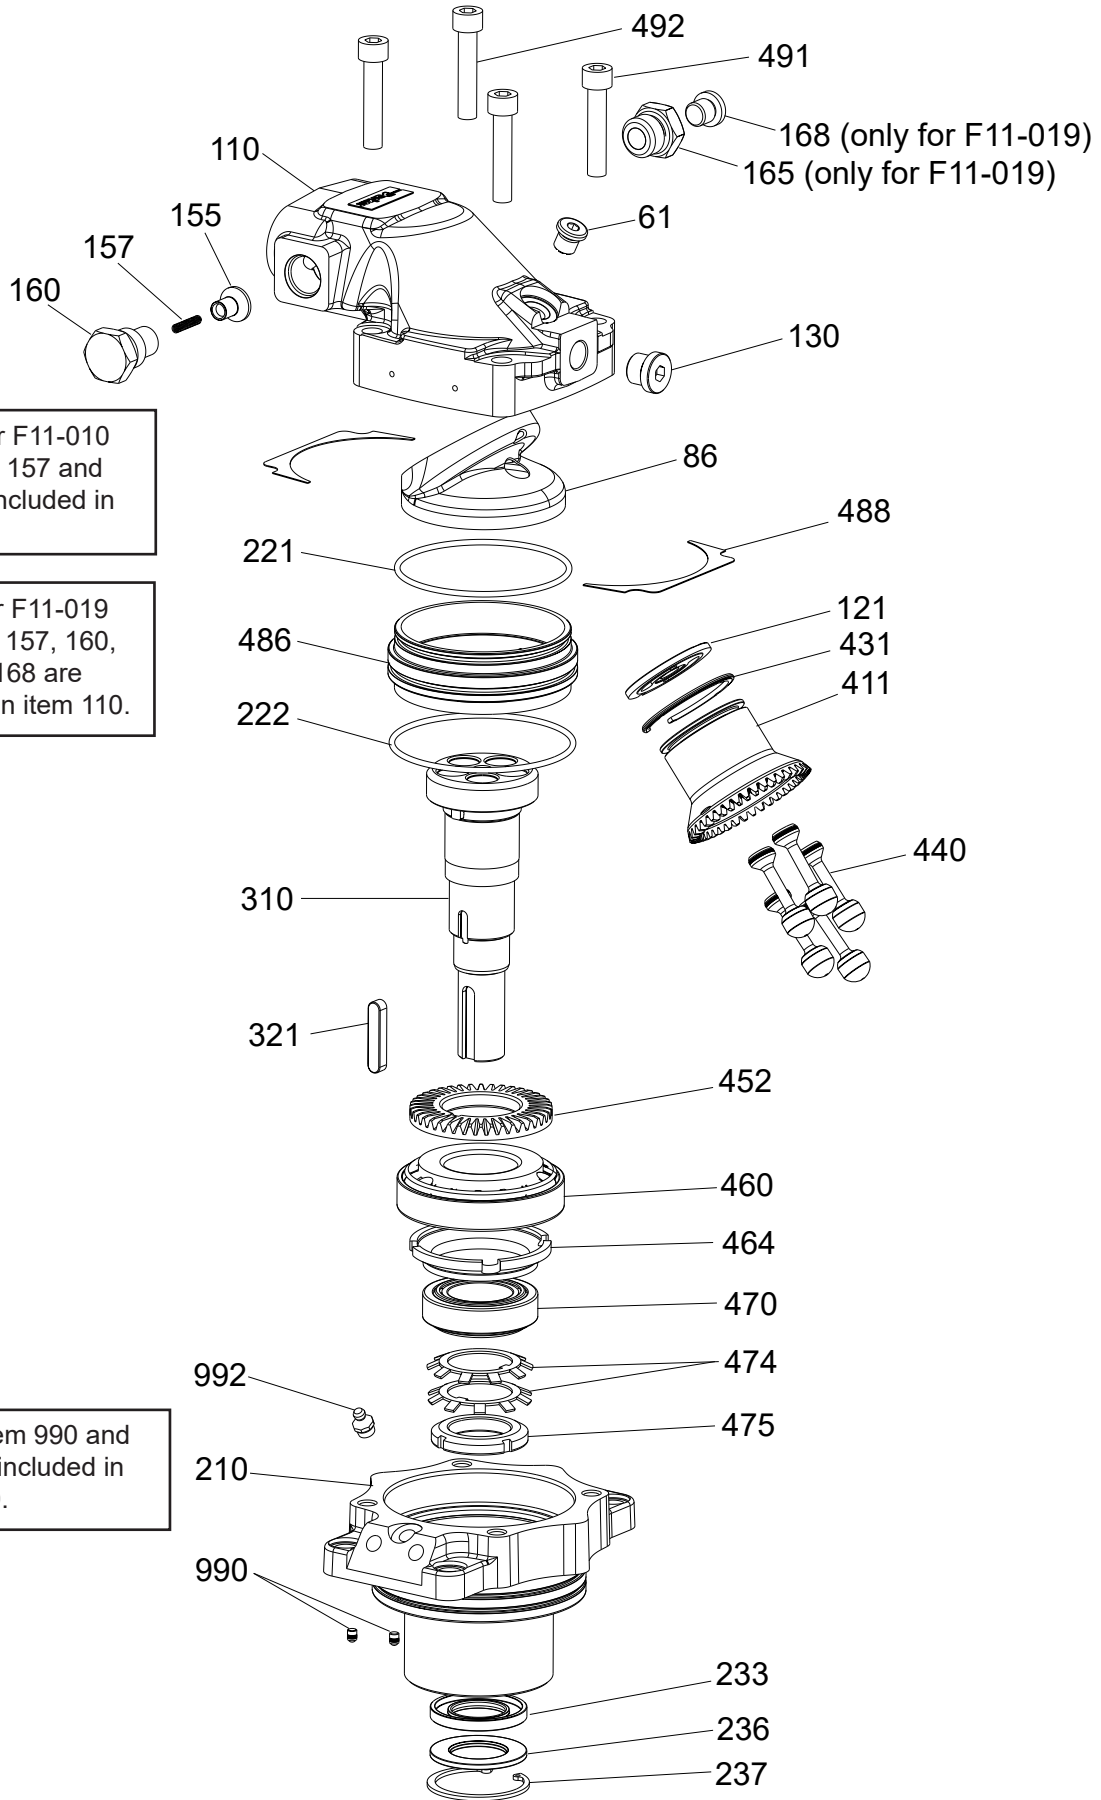

Item	Part No	Title	Qty	Remarks
61	3721928	Hex Socket Plug	1	Repl. 3785641, 3785682
86	3785713	Power Boost	1	
110	3781821	Barrel Housing Assy CW	1	MUVR
110	3784915	Barrel Housing Assy CCW	1	MUVL
121	3797880	Valve Plate type S	1	
130	3785226	Hex Socket Plug Assy	1	
155	3797289	Check Valve Cone	1	Incl. in item 110
157	3797290	Compression spring	1	Incl. in item 110
160	3797292	Hex Socket Plug Assy	1	Incl. in item 110
165	3797291	Hex Socket Plug Assy	1	Incl. in item 110
168	3785228	Hex Socket Plug Assy	1	Incl. in item 110
211	3788269	Bearing Housing	1	
237		Retaining Ring	1	Only available in seal kit
310	3796087	Shaft Assy type K	1	Require flat key
321	909305	Flat Key for K shaft	1	
411	3702959	Cylinder Barrel	1	
431	72686	Barrel Retaining Ring	1	
440	3708658	Piston Assy	5	
452	3795833	Ring Gear	1	
460	3797156	Tap Rol Bearing	1	
464	73384	Spacer Ring	1	
470	118202	Tap Rol Bearing	1	
474	907026	Lock Washer	1	
475	3720565	Round Nut	1	
486	3797260	Guide Spacer	1	
488		Shim	2	Only available in kit
491		Hex Socket Screw	4	Only available in spare part kit

Kits F11-019 CETOP Saw Motor

Part No	Title	Info	Contain item
3783384	Sealing Kit type S	FKM+PTFE	221, 222, 233, 236, 237
3720898	Sealing Kit type S	Flexiseal	221, 222, 233, 236, 237
3721267	Spare Part Kit	Saw Motor	121, 411, 431, 440, 491
3786908	Piston Ring Kit	Ø 15 mm (60 pcs)	442
3721347	Shims Kit	0,6-0,8 mm (2 pcs of each)	488

Note! 3720898 contains O-rings for both F11-019 and F12-030

Note! For F11-010 item 155, 157 and 160 are included in item 110.

Note! For F11-019 item 155, 157, 160, 165 and 168 are included in item 110.

Note! Item 990 and 992 are included in item 210.