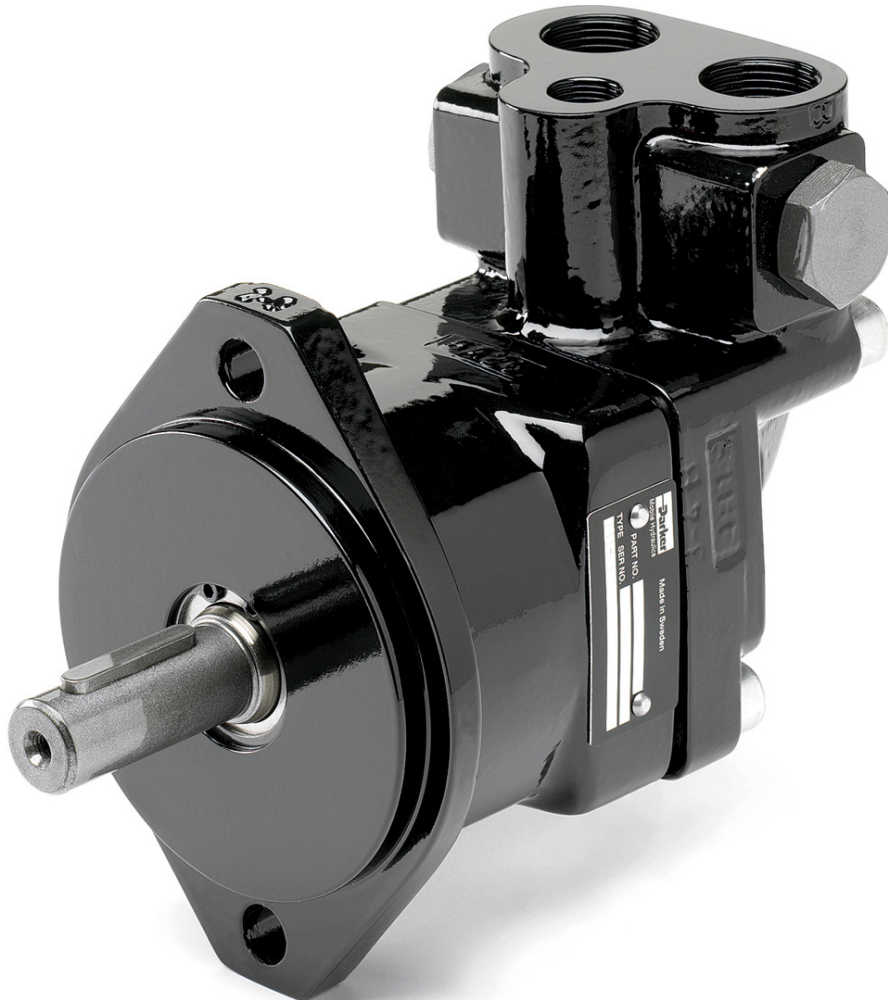

Bulletin HY30-5511-M1/UK/SE

Spare Parts Series F11

Effective: September, 2019
Supersedes: April, 2018

Item	Part No	Title	Qty	Remarks
110	3703007	Barrel Housing Assy	1	Type B
110	3704304	Barrel Housing Assy	1	Type U
121	3701897	Valve Plate type M	1	Standard Motor
121	3703653	Valve Plate type R	1	Pump CW
121	3703652	Valve Plate type L	1	Pump CCW
130	3785228	Hex Socket Plug Assy	1	For B
130	3707297	Hex Socket Plug Assy	1	For U
211	3700520	Bearing Housing	1	Type C
237	914519	Retaining Ring	1	Only available in seal kit
310	3796078	Shaft Assy type D	1	Replaces 3703525
310	3796077	Shaft Assy type K	1	Replaces 3701173, require flat key
321	3796440	Flat Key type K	1	Replaces 909869
411	3702342	Cylinder Barrel	1	
431	3700606	Barrel Retaining Ring	1	
440	3708656	Piston Assy	5	
442		Piston Ring	15	Only available in kit
452	3795831	Ring Gear	1	Replaces 3700596
460	118206	Tap Rol Bearing	1	
464	3700516	Spacer Ring	1	
470	118017	Tap Rol Bearing	1	
474	907023	Lock Washer	1	
475	3785450	Round Nut	1	Replaces 906633
486	3797258	Guide Spacer	1	
488		Shim	1	Only available in kit
491		Hex Socket Screw M8*35	2	Only available in spare part kit
492		Hex Socket Screw M8*70	2	Only available in spare part kit

For other parts, please contact PMDE for availability

Kits

Part No	Title	Info	Contain item
3797118	Seal Kit type V	FPM	221, 222, 233, 236, 237
3797109	Seal kit type N	NBR	221, 222, 233, 236, 237
3721300	Spare Part Kit	Motor	121, 411, 431, 440, 491, 492
3786905	Piston Ring Kit	Ø 9,5 mm (60 pcs)	442
3721345	Shim Kit	0,6 - 0,8 mm (2 pcs of each)	488