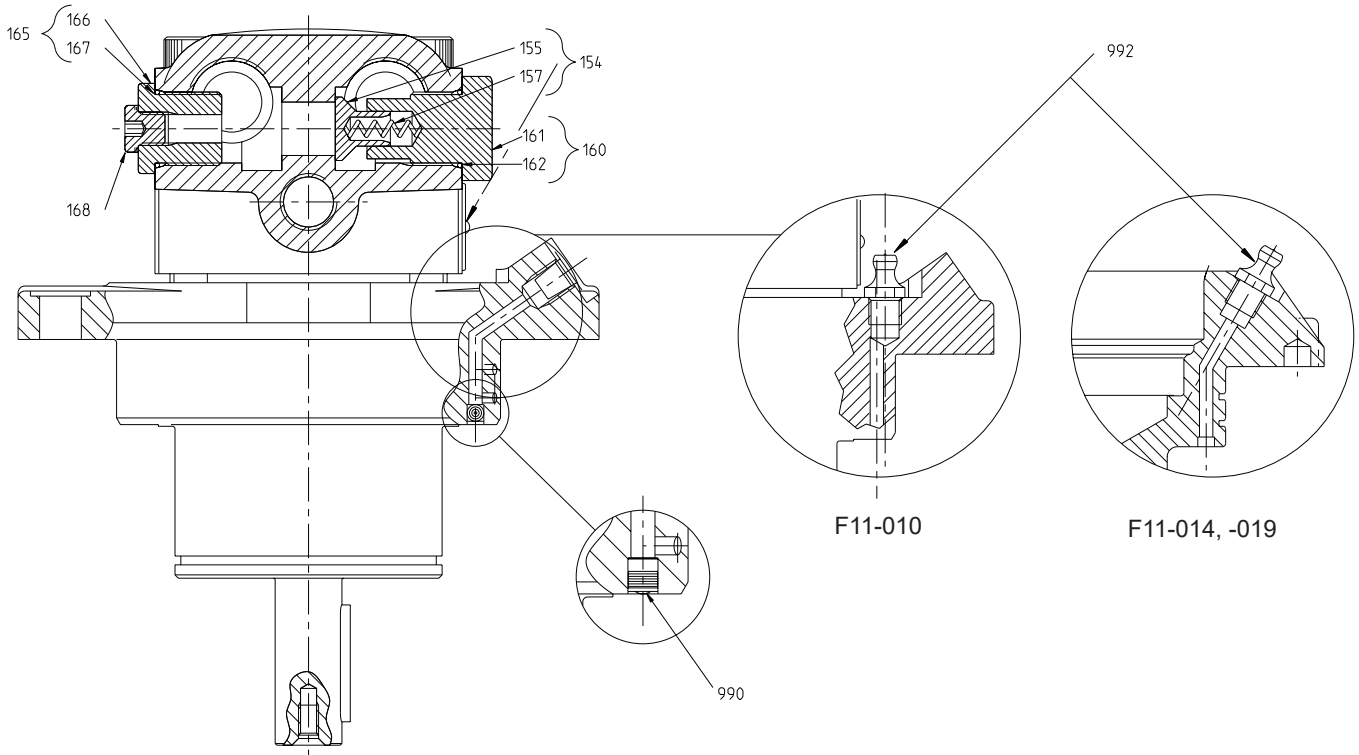

Item	Part No	Title	Qty	Remarks
61	3721928	Hex Socket Plug	1	Repl. 3785641, 3785682
86	3784472	Powerboost	1	
110	3729655	Barrel Housing Assy CW	1	MUVR
110	3720238	Barrel Housing Assy CCW	1	MUVL
121	3795088	Valve Plate type S	1	
130	3785226	Hex Socket Plug Assy	1	
155	3797289	Chec Valve Cone	1	Incl. in item 110
157	3797290	Compression spring	1	Incl. in item 110
160	3797292	Hex Socket Plug Assy	1	Incl. in item 110
210	3784906	Bearing Housing Assy	1	
237		Retaining Ring	1	
310	3796080	Shaft Assy type K	1	Require flat key
321	3796439	Flat Key for K shaft	1	
411	3702958	Cylinder Barrel	1	
431	3700973	Barrel Retaining Ring	1	
440	3708657	Piston Assy	5	
452	3795832	Ring Gear	1	
460	3798537	Tap Rol Bearing	1	
464	3703853	Spacer Ring	1	
470	118201	Tap Rol Bearing	1	
474	907024	Lock Washer	1	
475	3720563	Round Nut	1	
486	3783044	Guide Spacer	1	
488		Shim	2	Only available in kit
491		Hex Socket Screw	2	Only available in spare part kit
492		Hex Socket Screw	2	Only available in spare part kit
990	118800	Expanding Plug	2	Incl. in item 210
992	3782149	Grease Fitting	1	Incl. in item 210

Kits F11-010 Saw Motor

Part No	Title	Info	Contain item
3783383	Seal Kit Type S		221, 222, 233, 236, 237
3721305	Spare Part Kit	Saw Motor	121, 411, 431, 440, 491, 492
3786906	Piston Ring Kit	Ø 12 mm (60 pcs)	442
3721346	Shims Kit	0,6-0,8 mm (2 pcs of each)	488