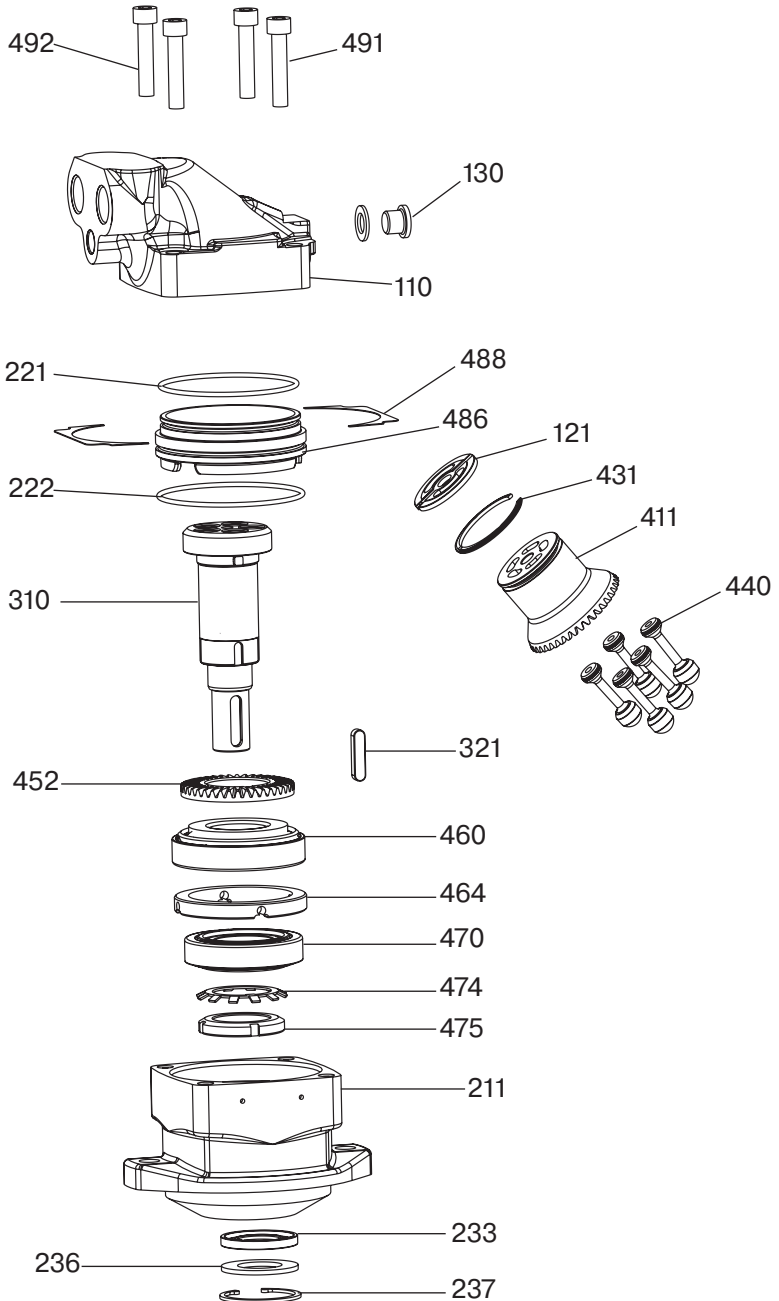

Visit our homepage
for additional support
parker.com/pmde

Bulletin MSG30-5511-M1/UK

Spare Parts Series F11

Effective: February, 2022
Supersedes: May 01, 2021

ENGINEERING YOUR SUCCESS.

Pos	Part No	Description	Qty	Remarks
Housing parts				
110	3703010	Barrel Housing Assy Type B	1	Require item 130
110	3704105	Barrel Housing Assy Type U	1	Require item 130
130		Hex Socket Plug Assy BSP	1	VSTI3/8EDVITCF
130		Hex Socket Plug Assy UN	1	6 HP5ON-S
211	3700905	Bearing Housing Type C	1	
211	3783242	Bearing Housing Type S	1	
211	3784906	Bearing Housing Type X	1	Saw motor flange
486	3783044	Guide Spacer	1	
Rotating parts				
310	3796083	Shaft Assy type D	1	
310	3796080	Shaft Assy type K	1	Require item 321
310	3785221	Shaft Assy type S	1	
321	3724441*	Flat Key type K	1	
452	3795832	Ring Gear	1	

For other parts please contact Parker Hannifin

Seal kits

3783269	Sealing kit type V FPM
3797111	Sealing kit type N NBR
3783383	Sealing kit type S PTFE

Seal kit contain:

O-rings pos: 221, 222
 Shaft seal pos: 233
 Back-up Ring pos: 236
 Retaining rings pos: 237

Repair Spare part Kit

3721304	Type M (Motor)
3721305	Type S (High speed Motor)
3723957	Type H (High pressure Motor)
3723958	Type L (CCW pump)
3723959	Type R (CW pump)

Repair spare part kit contain:

Valve plate pos: 121
 Cylinder Barrel pos: 411
 Barrel Retaining Ring pos: 431
 Pistons pos: 440 (5 pcs)
 Hex Screws pos: 491, 492 (4 pcs)

Bearing spare part kit

3723968	Bearing kit
---------	-------------

Bearing spare part kit contain:

Tap Rol Bearing pos: 460, 470
 Lock washer pos: 474
 Round nut pos: 475

Shim kit

3721346	Shims kit 0,8 mm
---------	------------------