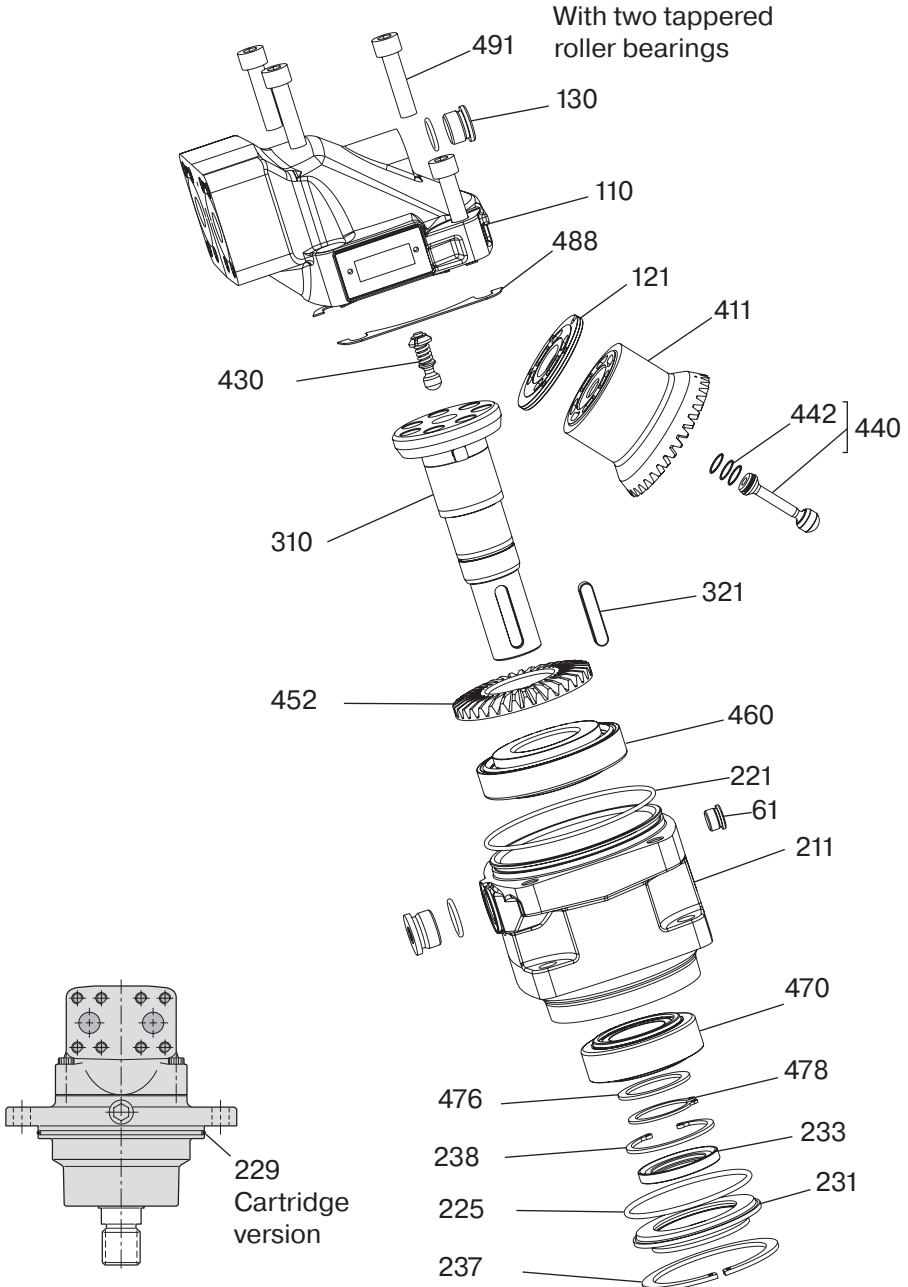

## Spare Parts Series F12

---

Effective: March, 2022

Supersedes: February, 2022

ENGINEERING YOUR SUCCESS.

**F12-040 all types from serial no. 1998020001 and up.**

Pos	Part No	Description	Qty	Remarks
<b>Housing parts</b>				
61		Hex Socket Plug M12*1	1	VSTI12X1EDVITCF
110	3798203	Barrel Housing Assy Type F	1	
110	3798204	Barrel Housing Assy Type S	1	
130		Hex Socket Plug for S housing	1	8 HP50N-S
130		Hex Socket Plug for F housing	1	VSTI18X1,5EDVITCF
211	3780330	Bearing Housing Type C	1	Require item 61
211	3799967	Bearing Housing Type I	1	Require item 61
211	3780130	Bearing Housing Type S	1	Require item 61
231	3796201	Seal Carrier	1	
<b>Rotating parts</b>				
310	3799455	Shaft type C	1	
310	3799457	Shaft type D	1	
310	3799451	Shaft type K	1	Require flat key
310	3799453	Shaft type S	1	
310	3799459	Shaft type T	1	Require flat key
321	3724451*	Flat Key for K shaft	1	
321	3724438*	Flat Key for T shaft	1	
430	3724474***	Barrel Support	1	
452	3791589	Ring Gear	1	

**Seal kit contain:**

O-rings pos: 221, 225, 229

Shaft seal pos: 233

Retaining rings pos: 237, 238

**For other parts please contact Parker Hannifin****Seal kits**

3793495\*\* Sealing kit type V FPM

3785133\*\* Sealing kit type N NBR

**Repair Spare part Kit**

3787798 Type M (Motor)

3723979 Type L (CCW pump)

3723980 Type R (CW pump)

**Bearing spare part kit**

3723972 Bearing kit

**Shim kit**

3721331 Shims kit

**Repair spare part kit contain:**

Valve plate pos: 121

Cylinder Barrel pos: 411

Pistons pos: 440 (7 pcs)

Hex Screws pos: 491 (4 pcs)

**Bearing spare part kit contain:**

Tap Rol Bearing pos: 460, 470

Spacer pos: 476