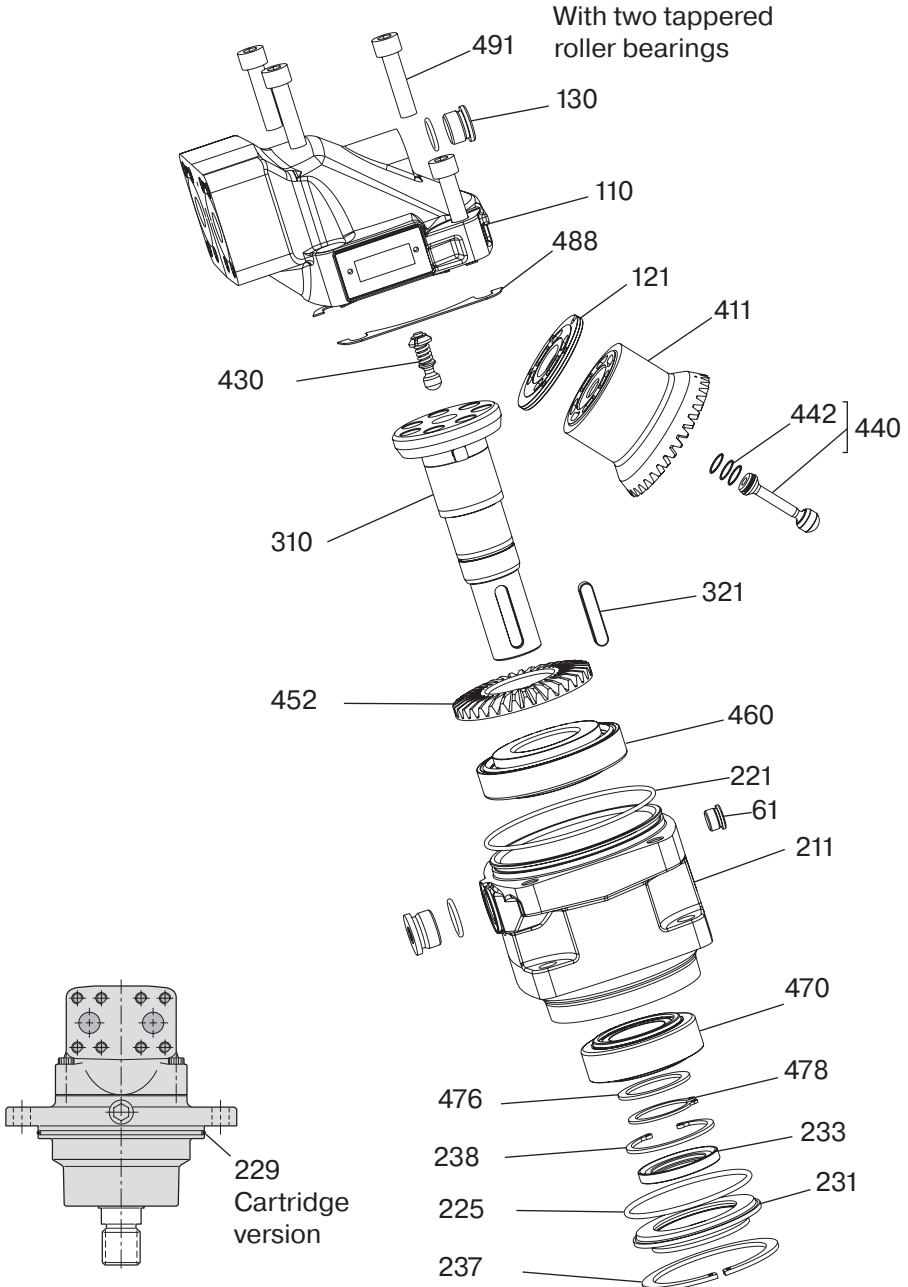

## Spare Parts Series F12

---

Effective: March, 2022

Supersedes: February, 2022

ENGINEERING YOUR SUCCESS.

Pos	Part No	Description	Qty	Remarks
<b>Housing parts</b>				
61		Hex Socket Plug M12*1	1	VSTI12X1EDVITCF
110	3780658	Barrel Housing Assy Type F	1	
110	3780660	Barrel Housing Assy Type S	1	
130		Hex Socket Plug S housing	1	10 HP50N-S
130		Hex Socket Plug F housing	1	VSTI22X1.5EDVITCF
211	3780327	Bearing Housing Type C	1	Require item 61
211	3780813	Bearing Housing Type I	1	Require item 61
211	3780812	Bearing Housing Type S	1	Require item 61
231	3796200	Seal Carrier	1	
<b>Rotating parts</b>				
310	3780671	Shaft type C	1	
310	3780673	Shaft type D	1	
310	3780667	Shaft type K	1	Require flat key
310	3780669	Shaft type S	1	
310	3780675	Shaft type T	1	Require flat key
310	3780677	Shaft type U	1	
321	3724448*	Flat Key for K shaft	1	
321	3724440*	Flat Key for T shaft	1	
430	3724475**	Barrel Support	1	
452	3787847	Ring Gear	1	

#### Repair Spare part Kit

3787801	Type M (Motor)
3723985	Type L (CCW pump)
3723986	Type R (CW pump)

#### Repair spare part kit contain:

Valve plate pos: 121  
 Cylinder Barrel pos: 411  
 Pistons pos: 440 (7 pcs)  
 Hex Screws pos: 491 (4 pcs)

#### Bearing spare part kit contain:

Tap Rol Bearing pos: 460, 470  
 Spacer pos: 476  
 Retaining rings pos: 478