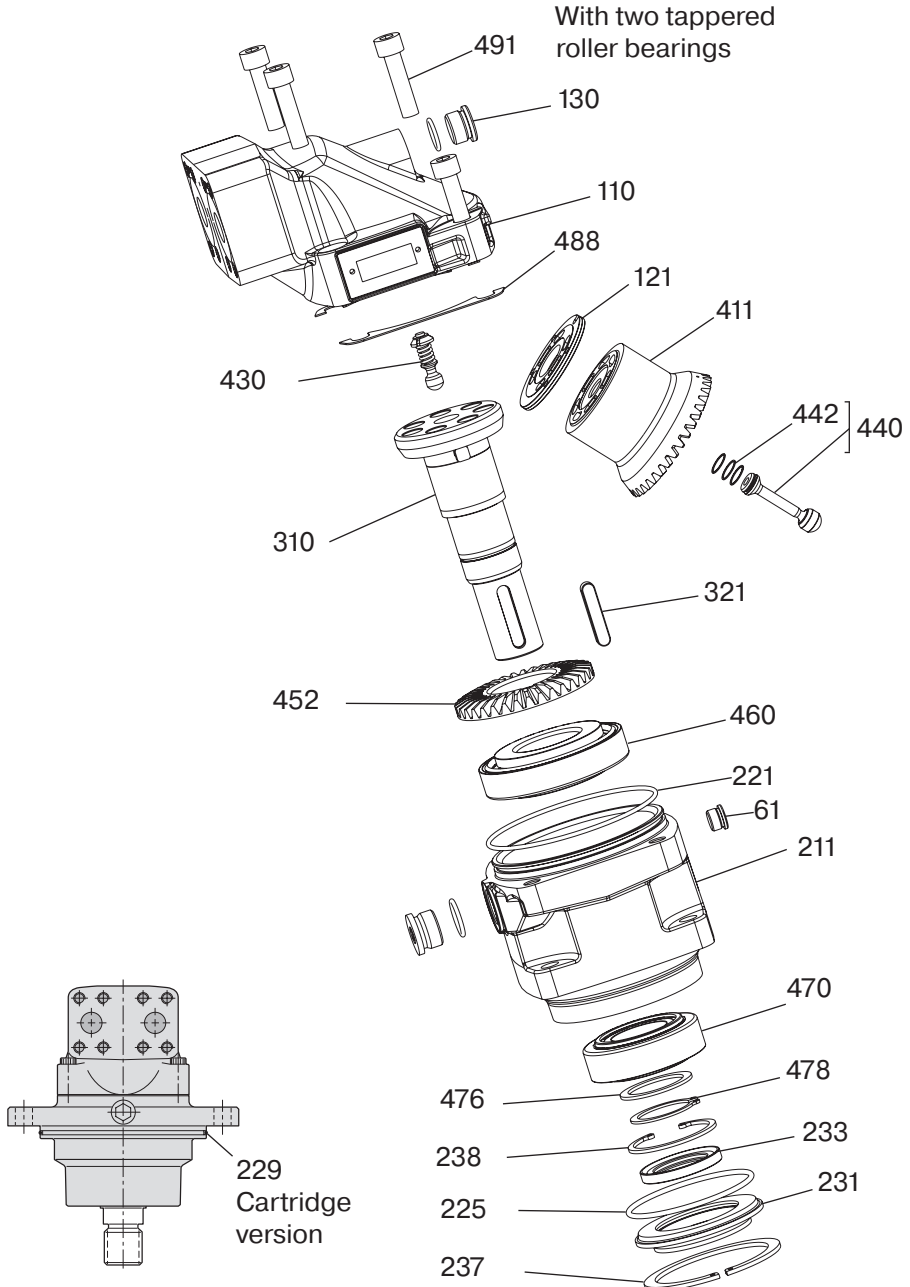

Visit our homepage
for additional support
parker.com/pmde

Bulletin MSG30-5513-M1/UK

Spare Parts Series F12

Effective: March, 2022

Supersedes: February, 2022

ENGINEERING YOUR SUCCESS.

F12-080 all types from serial no. 1998491161 and up.

Pos	Part No	Description	Qty	Remarks
Housing parts				
61		Hex Socket Plug M12*1	1	VSTI12X1EDVITCF
110	3780658	Barrel Housing Assy Type F	1	
110	3780660	Barrel Housing Assy Type S	1	
130		Hex Socket Plug S housing	1	10 HP50N-S
130		Hex Socket Plug F housing	1	VSTI22X1.5EDVITCF
211	3780327	Bearing Housing Type C	1	Require item 61
211	3780813	Bearing Housing Type I	1	Require item 61
211	3780812	Bearing Housing Type S	1	Require item 61
231	3796200	Seal Carrier	1	
Rotating parts				
310	3780671	Shaft type C	1	
310	3780673	Shaft type D	1	
310	3780667	Shaft type K	1	Require flat key
310	3780669	Shaft type S	1	
310	3780675	Shaft type T	1	Require flat key
310	3780677	Shaft type U	1	
321	3724448*	Flat Key for K shaft	1	
321	3724440*	Flat Key for T shaft	1	
430	3724475**	Barrel Support	1	
452	3787847	Ring Gear	1	

Seal kit contain:

O-rings pos: 221, 225, 229

Shaft seal pos: 233

Retaining rings pos: 237, 238

For other parts please contact Parker Hannifin**Seal kits**

3793499 Sealing kit type V FPM

3785136 Sealing kit type N NBR

Repair spare part kit contain:

Valve plate pos: 121

Cylinder Barrel pos: 411

Pistons pos: 440 (7 pcs)

Hex Screws pos: 491 (4 pcs)

Bearing spare part kit contain:

Tap Rol Bearing pos: 460, 470

Spacer pos: 476