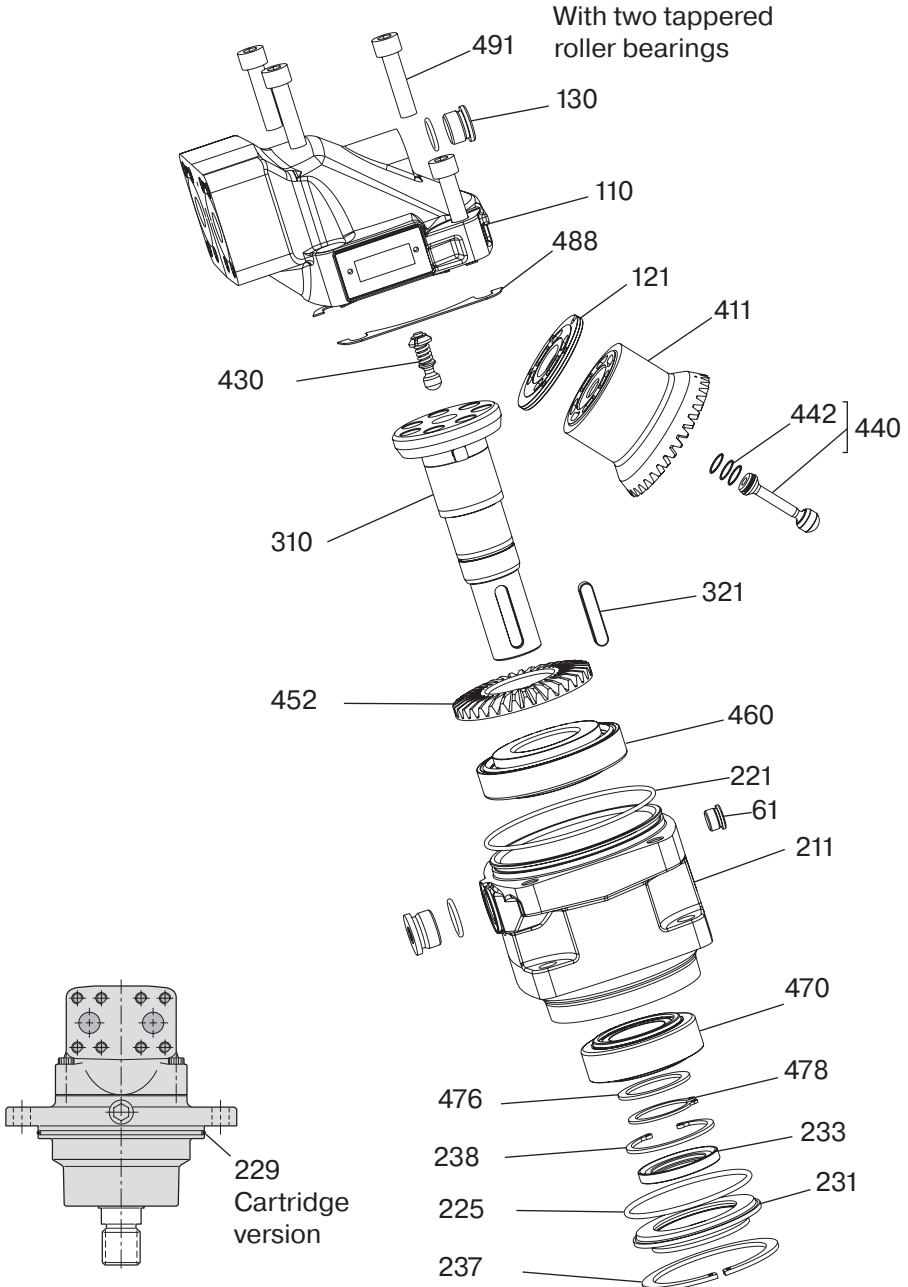

Visit our homepage
for additional support
parker.com/pmde

Bulletin MSG30-5513-M1/UK

Spare Parts Series F12

Effective: March, 2022

Supersedes: February, 2022

ENGINEERING YOUR SUCCESS.

Pos	Part No	Description	Qty	Remarks
Housing parts				
61		Hex Socket Plug M12*1	1	VSTI12X1EDVITCF
110	3709914	Barrel Housing Assy Type F	1	
110	3794372	Barrel Housing Assy Type S	1	
130		Hex Socket Plug S housing	1	12 HP50N-S
130		Hex Socket Plug F housing	1	VSTI22X1.5EDVITCF
211	3781449	Bearing Housing Type C	1	Require item 61
211	3781447	Bearing Housing Type I	1	Require item 61
211	3781448	Bearing Housing Type S	1	Require item 61
231	3796182	Seal Carrier	1	
Rotating parts				
310	3783323	Shaft type C	1	
310	3783322	Shaft type D	1	
310	3783321	Shaft type K	1	Require flat key
310	3783320	Shaft type S	1	
310	3783324	Shaft type T	1	Require flat key
321	3724446*	Flat Key for K shaft	1	
321	3724439*	Flat Key for T shaft	1	
430	3724476**	Barrel Support	1	
452	3783319	Ring Gear	1	

For other parts please contact Parker Hannifin

Seal kits

3798092	Sealing kit type V FPM
3785137	Sealing kit type N NBR

Repair Spare part Kit

3787803	Type M (Motor)
3723989	Type L (CCW pump)
3723990	Type R (CW pump)

Bearing spare part kit

3723975	Bearing kit
---------	-------------

Shim kit

3721334	Shims kit
---------	-----------

Seal kit contain:

O-rings pos: 221, 225, 229
 Shaft seal pos: 233
 Retaining rings pos: 237, 238

Repair spare part kit contain:

Valve plate pos: 121
 Cylinder Barrel pos: 411
 Pistons pos: 440 (7 pcs)
 Hex Screws pos: 491 (4 pcs)

Bearing spare part kit contain:

Tap Rol Bearing pos: 460, 470
 Spacer pos: 476
 Retaining rings pos: 478