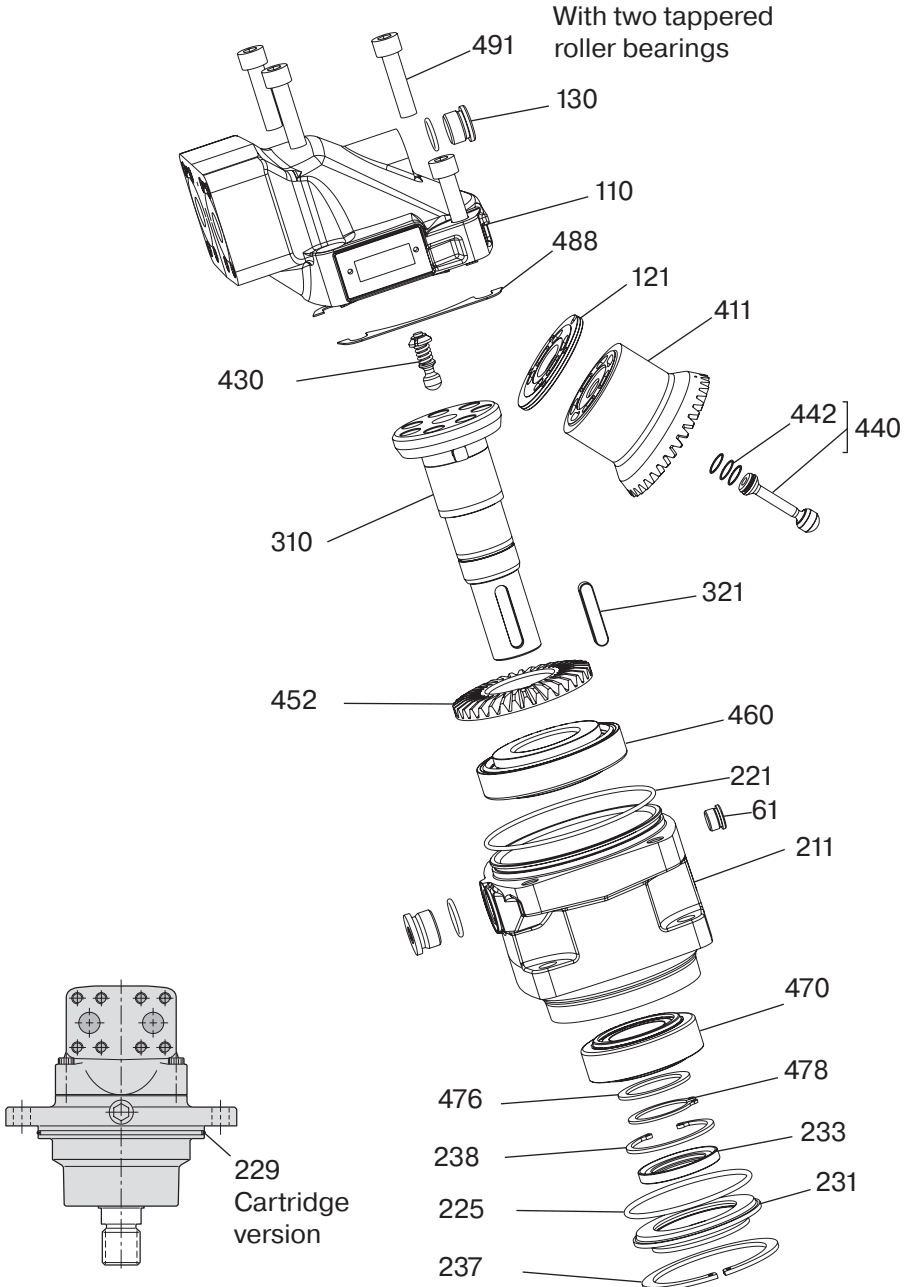

## Spare Parts Series F12

---

Effective: March, 2022

Supersedes: February, 2022

ENGINEERING YOUR SUCCESS.

**F12-030 all types from serial no. 201809300001 and up.**

Pos	Part No	Description	Qty	Remarks
<b>Housing parts</b>				
61		Hex Socket Plug M12*1	1	VSTI12X1EDVITCF
110	3721864	Barrel Housing Assy Type F	1	
110	3721863	Barrel Housing Assy Type S	1	
130		Hex Socket Plug for S housing	1	8 HP50N-S
130		Hex Socket Plug for F housing	1	VSTI18X1,5EDVITCF
211	3784481	Bearing Housing Type C	1	Require item 61
211	3788317	Bearing Housing Type I	1	Require item 61
211	3788323	Bearing Housing Type S	1	Require item 61
211	3788320	Bearing Housing Type T	1	Require item 61
231	3797194	Seal Carrier	1	
<b>Rotating parts</b>				
310	3799648	Shaft type C	1	
310	3799638	Shaft type D	1	
310	3799632	Shaft type K	1	Require flat key
310	3799644	Shaft type P	1	Require flat key
310	3799634	Shaft type S	1	
310	3799640	Shaft type T	1	Require flat key
321	3724437*	Flat Key for K and P shaft	1	
321	3724449*	Flat Key for T shaft	1	
430	3724477**	Barrel Support	1	
452	3791927	Ring Gear	1	

**Seal kit contain:**

O-rings pos: 221, 225, 229

Shaft seal pos: 233

Retaining rings pos: 237, 238

**Repair spare part kit contain:**

Valve plate pos: 121

Cylinder Barrel pos: 411

Pistons pos: 440 (7 pcs)

Hex Screws pos: 491 (4 pcs)

**Bearing spare part kit contain:**

Tap Rol Bearing pos: 460, 470

Spacer pos: 476

Retaining rings pos: 478

**Shim kit contain:**

Shims pos: 488

(1 pcs on each side)

3721446	Type M (Motor)
3722010	Type S (High speed Motor)
3723977	Type L (CCW pump)
3723978	Type R (CW pump)

**Bearing spare part kit**

3723971	Bearing kit
---------	-------------

**Shim kit**

3721330	Shims kit
---------	-----------