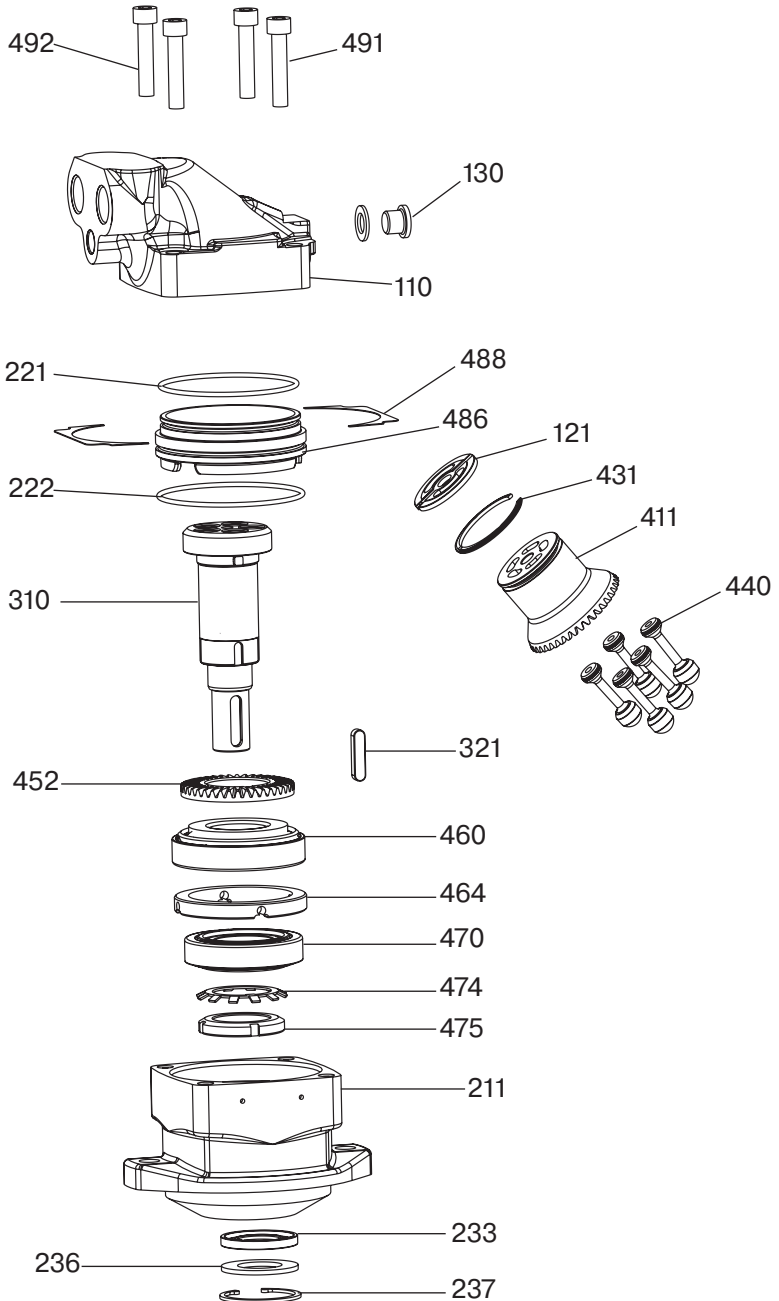

## Spare Parts Series F11

---

Effective: February, 2022  
Supersedes: May 01, 2021

ENGINEERING YOUR SUCCESS.

Pos	Part No	Description	Qty	Remarks
<b>Housing parts</b>				
110	3783214	Barrel Housing Assy Type B	1	Require item 130
130		Hex Socket Plug Assy BSP	1	VSTI3/8EDVITCF
211	3783240	Bearing Housing Type C	1	
211	3783223	Bearing Housing Type S	1	
211	3784908	Bearing Housing Type W	1	Saw motor flange
486	3783044	Guide Spacer	1	
<b>Rotating parts</b>				
310	3782825	Shaft Assy type K	1	Require item 321
310	3783281	Shaft Assy type S	1	
310	3783282	Shaft Assy type T	1	Require item 321
310	3783382	Shaft Assy type X	1	For housing 3784908
321	3724443*	Flat Key type K	1	
321	3724449*	Flat Key type T	1	
321	3724437*	Flat Key type X	1	For shaft 3783382
452	3795832	Ring Gear	1	

**For other parts please contact  
Parker Hannifin**

**Seal kits**

3785038	Sealing kit type V FPM
3721538	Sealing kit type S PTFE

**Repair Spare part Kit**

3723960	Type Q (Low noise motor)
3721358	Type S (High speed Motor)
3723962	Type L (CCW pump)
3723963	Type R (CW pump)

**Repair spare part kit contain:**

Valve plate pos: 121  
 Cylinder Barrel pos: 411  
 Barrel Retaining Ring pos: 431  
 Pistons pos: 440 (5 pcs)  
 Hex Screws pos: 491, 492 (4 pcs)

**Bearing spare part kit contain:**

Tap Rol Bearing pos: 460, 470  
 Lock washer pos: 474  
 Round nut pos: 475

**Shim kit contain:**

Shims pos: 488 (1 pcs on each side)

\*Kit contain 100 pcs