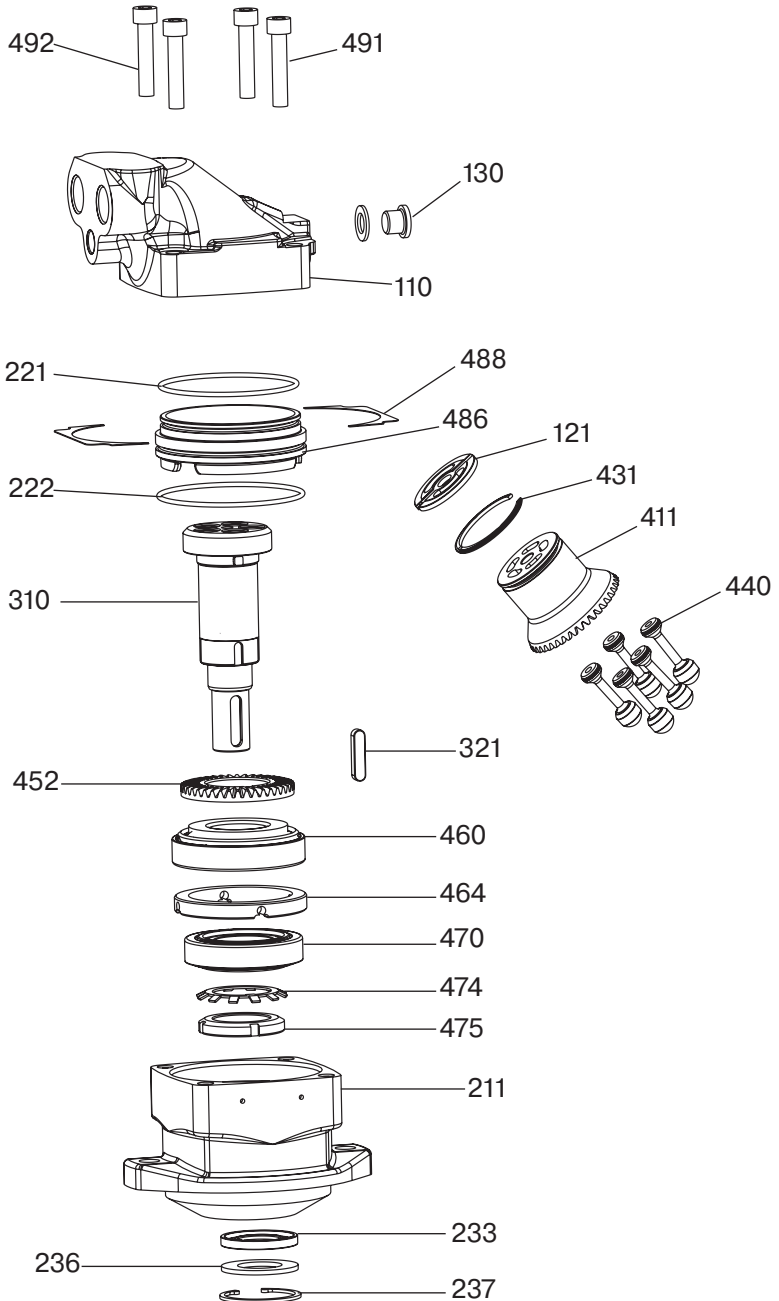

Visit our homepage
for additional support
parker.com/pmde

Bulletin MSG30-5511-M1/UK

Spare Parts Series F11

Effective: February, 2022
Supersedes: May 01, 2021

ENGINEERING YOUR SUCCESS.

Pos	Part No	Description	Qty	Remarks
Housing parts				
110	3704782	Barrel Housing Assy Type B	1	Require item 130
110	3703438	Barrel Housing Assy Type U	1	Require item 130
130		Hex Socket Plug Assy BSP	1	VSTI3/8EDVITCF
130		Hex Socket Plug Assy UN	1	6 HP5ON-S
211	3788269	Bearing Housing Type C	1	
211	3700237	Bearing Housing Type S	1	
211	3784910	Bearing Housing Type X	1	Saw motor flange
486	3785236	Guide Spacer	1	
Rotating parts				
310	3796087	Shaft Assy type K	1	Require item item 321
310	3796092	Shaft Assy type S	1	
310	3796089	Shaft Assy type T	1	Require item item 321
310	3797255	Shaft Assy type X	1	For housing 3784910
321	3724443*	Flat Key type K	1	
321	3724449*	Flat Key type T	1	
321	3724437*	Flat Key type X	1	For shaft 3797255
452	3795833	Ring Gear	1	

**For other parts please contact
Parker Hannifin**

Seal kits

3783270	Sealing kit type V FPM
3783384	Sealing kit type S PTFE
3797112	Sealing kit type N NBR

Repair Spare part Kit

3721306	Type M (Motor)
3721267	Type S (High speed Motor)
3723964	Type H (High pressure Motor)
3723965	Type L (CCW pump)
3723966	Type R (CW pump)

Bearing spare part kit

3723969	Bearing kit standard
3723970	Bearing kit housing 3784910

Shim kit

3721347	Shims kit 0,8 mm
---------	------------------

*Kit contain 100 pcs

Seal kit contain:

O-rings pos: 221, 222
Shaft seal pos: 233
Back-up Ring pos: 236
Retaining rings pos: 237

Repair spare part kit contain:

Valve plate pos: 121
Cylinder Barrel pos: 411
Barrel Retaining Ring pos: 431
Pistons pos: 440 (5 pcs)
Hex Screws pos: 491, 492 (4 pcs)

Bearing spare part kit contain:

Tap Rol Bearing pos: 460, 470
Lock washer pos: 474
Round nut pos: 475