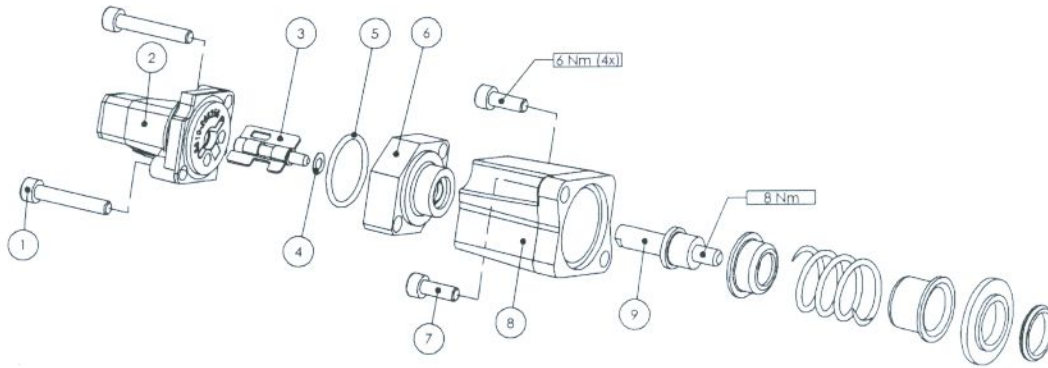


 Spare part list	Valve type RS 210	Coordinat DB
	Created 2011-11-21	

LE11

Part No	Description
2160-266208	Spool control, position indicator
2230-266227	Sparepart kit 1 consisting of position 2, 3, 5
2230-266238	Sparepart kit 2 consisting of position 2, 3, 4, 5
2230-266228	Sparepart kit 3 consisting of position 1, 2, 3, 4, 5, 6, 9
2230-266221	Sparepart kit 4 consisting of position 1 to 9