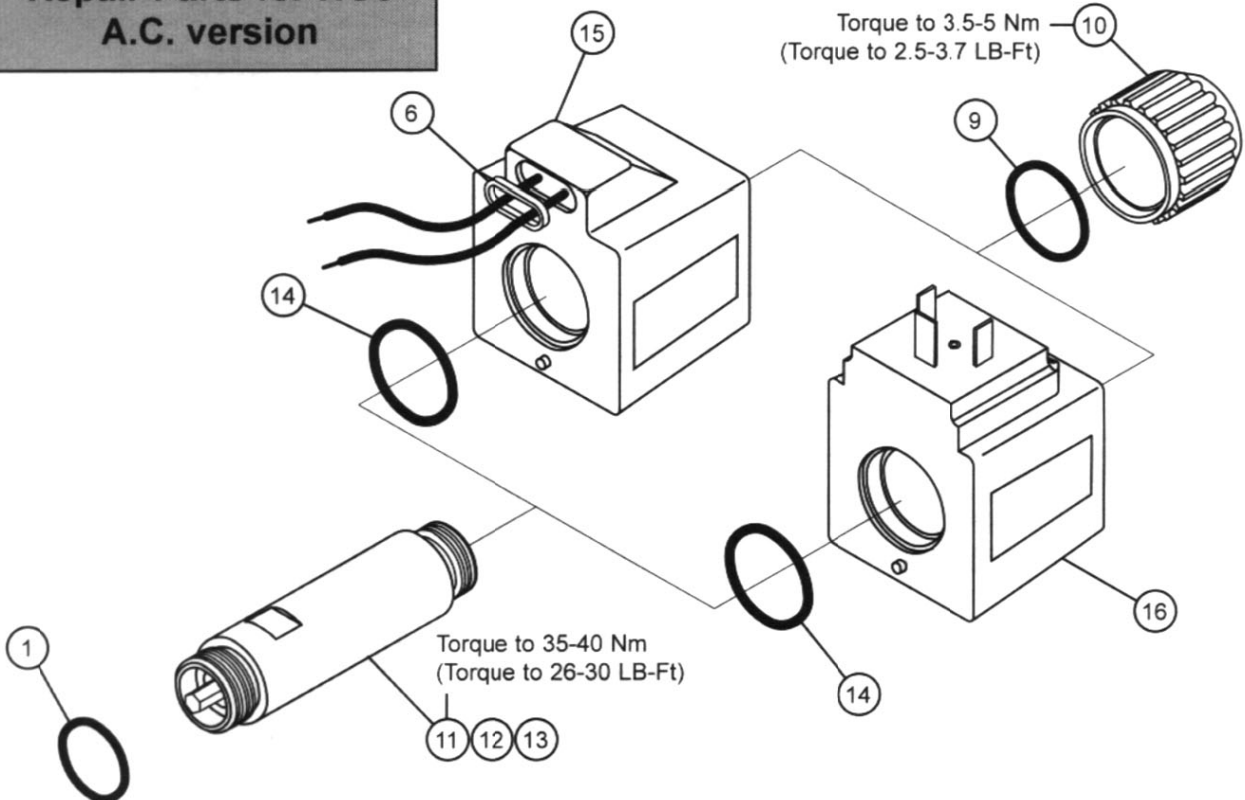

**Repair Parts for NG6
D.C. version**

All O-rings are included in kit: 9 810 231 529

**Repair Parts for NG6
A.C. version**

All O-rings are included in kit: 9 810 231 529