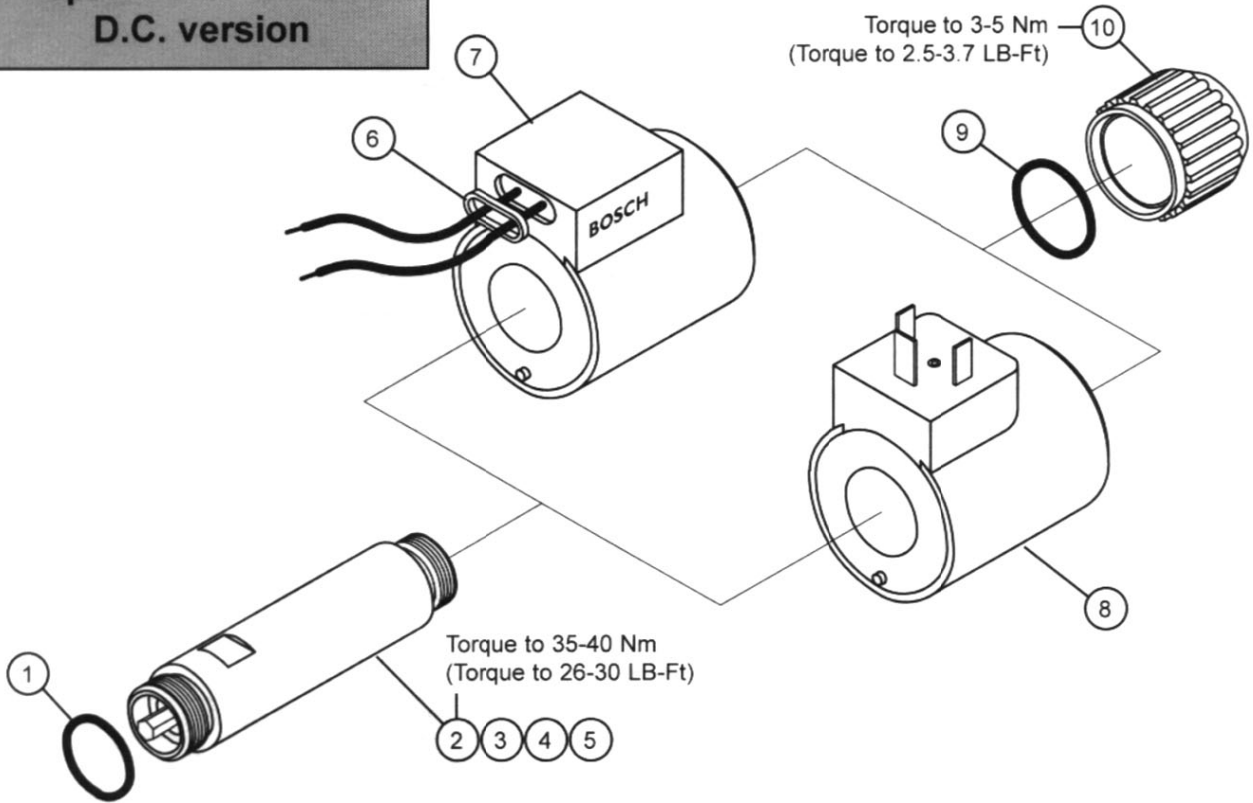

**Repair Parts for NG6
D.C. version**

All O-rings are included in kit: 9 810 231 529

**Repair Parts for NG6
A.C. version**

All O-rings are included in kit: 9 810 231 529