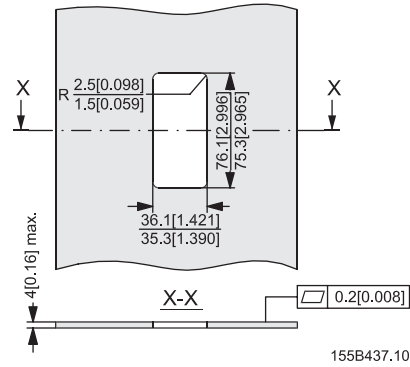

Installation Guide

Remote Control Unit

PVRES

155R9944

155R9944

 155B167.10	Standard version	155B4225
----------------	------------------	----------

 155B169.10	Standard version	155B4228
	With top-switch	155B4224