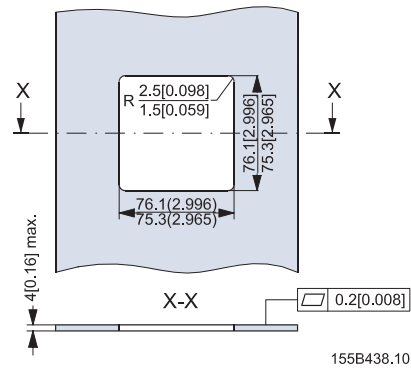

Installation Guide

Remote Control Unit

PVRES

155R9944

155R9944

 155B167.10	Standard version	155B4225
----------------	------------------	----------

 155B169.10	Standard version	155B4228
	With top-switch	155B4224