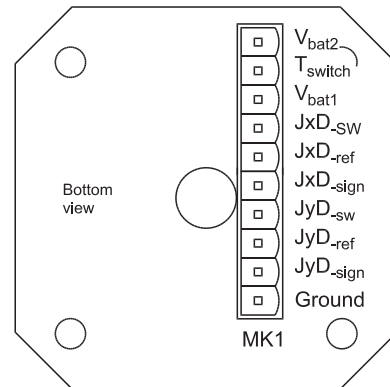

155B576.10