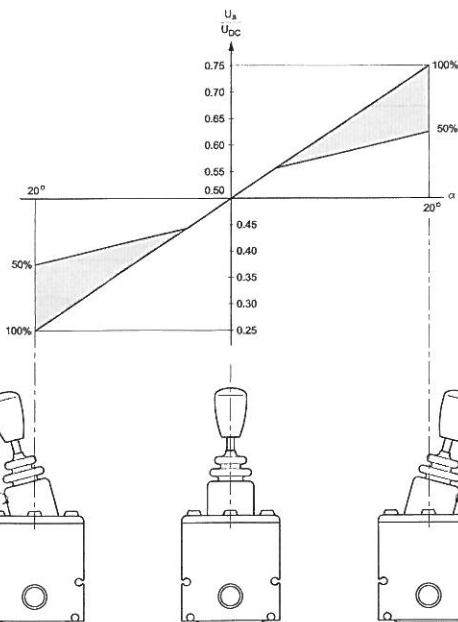

E	Nødstop Emergency stop Notschalter Arrêt d'urgence
T	Fladstik A 6,3 - 0,8* Tabs A 6,3 - 0,8* Flachstecker A 6,3 - 0,8* Languettes mâles A 6,3 - 0,8*

*(DIN 46244)

Plombering af justerknapper
Sealing of adjusting knobs
Siegeln von Stellknöpfen
Plombage des boutons d'ajustage

155B309.10